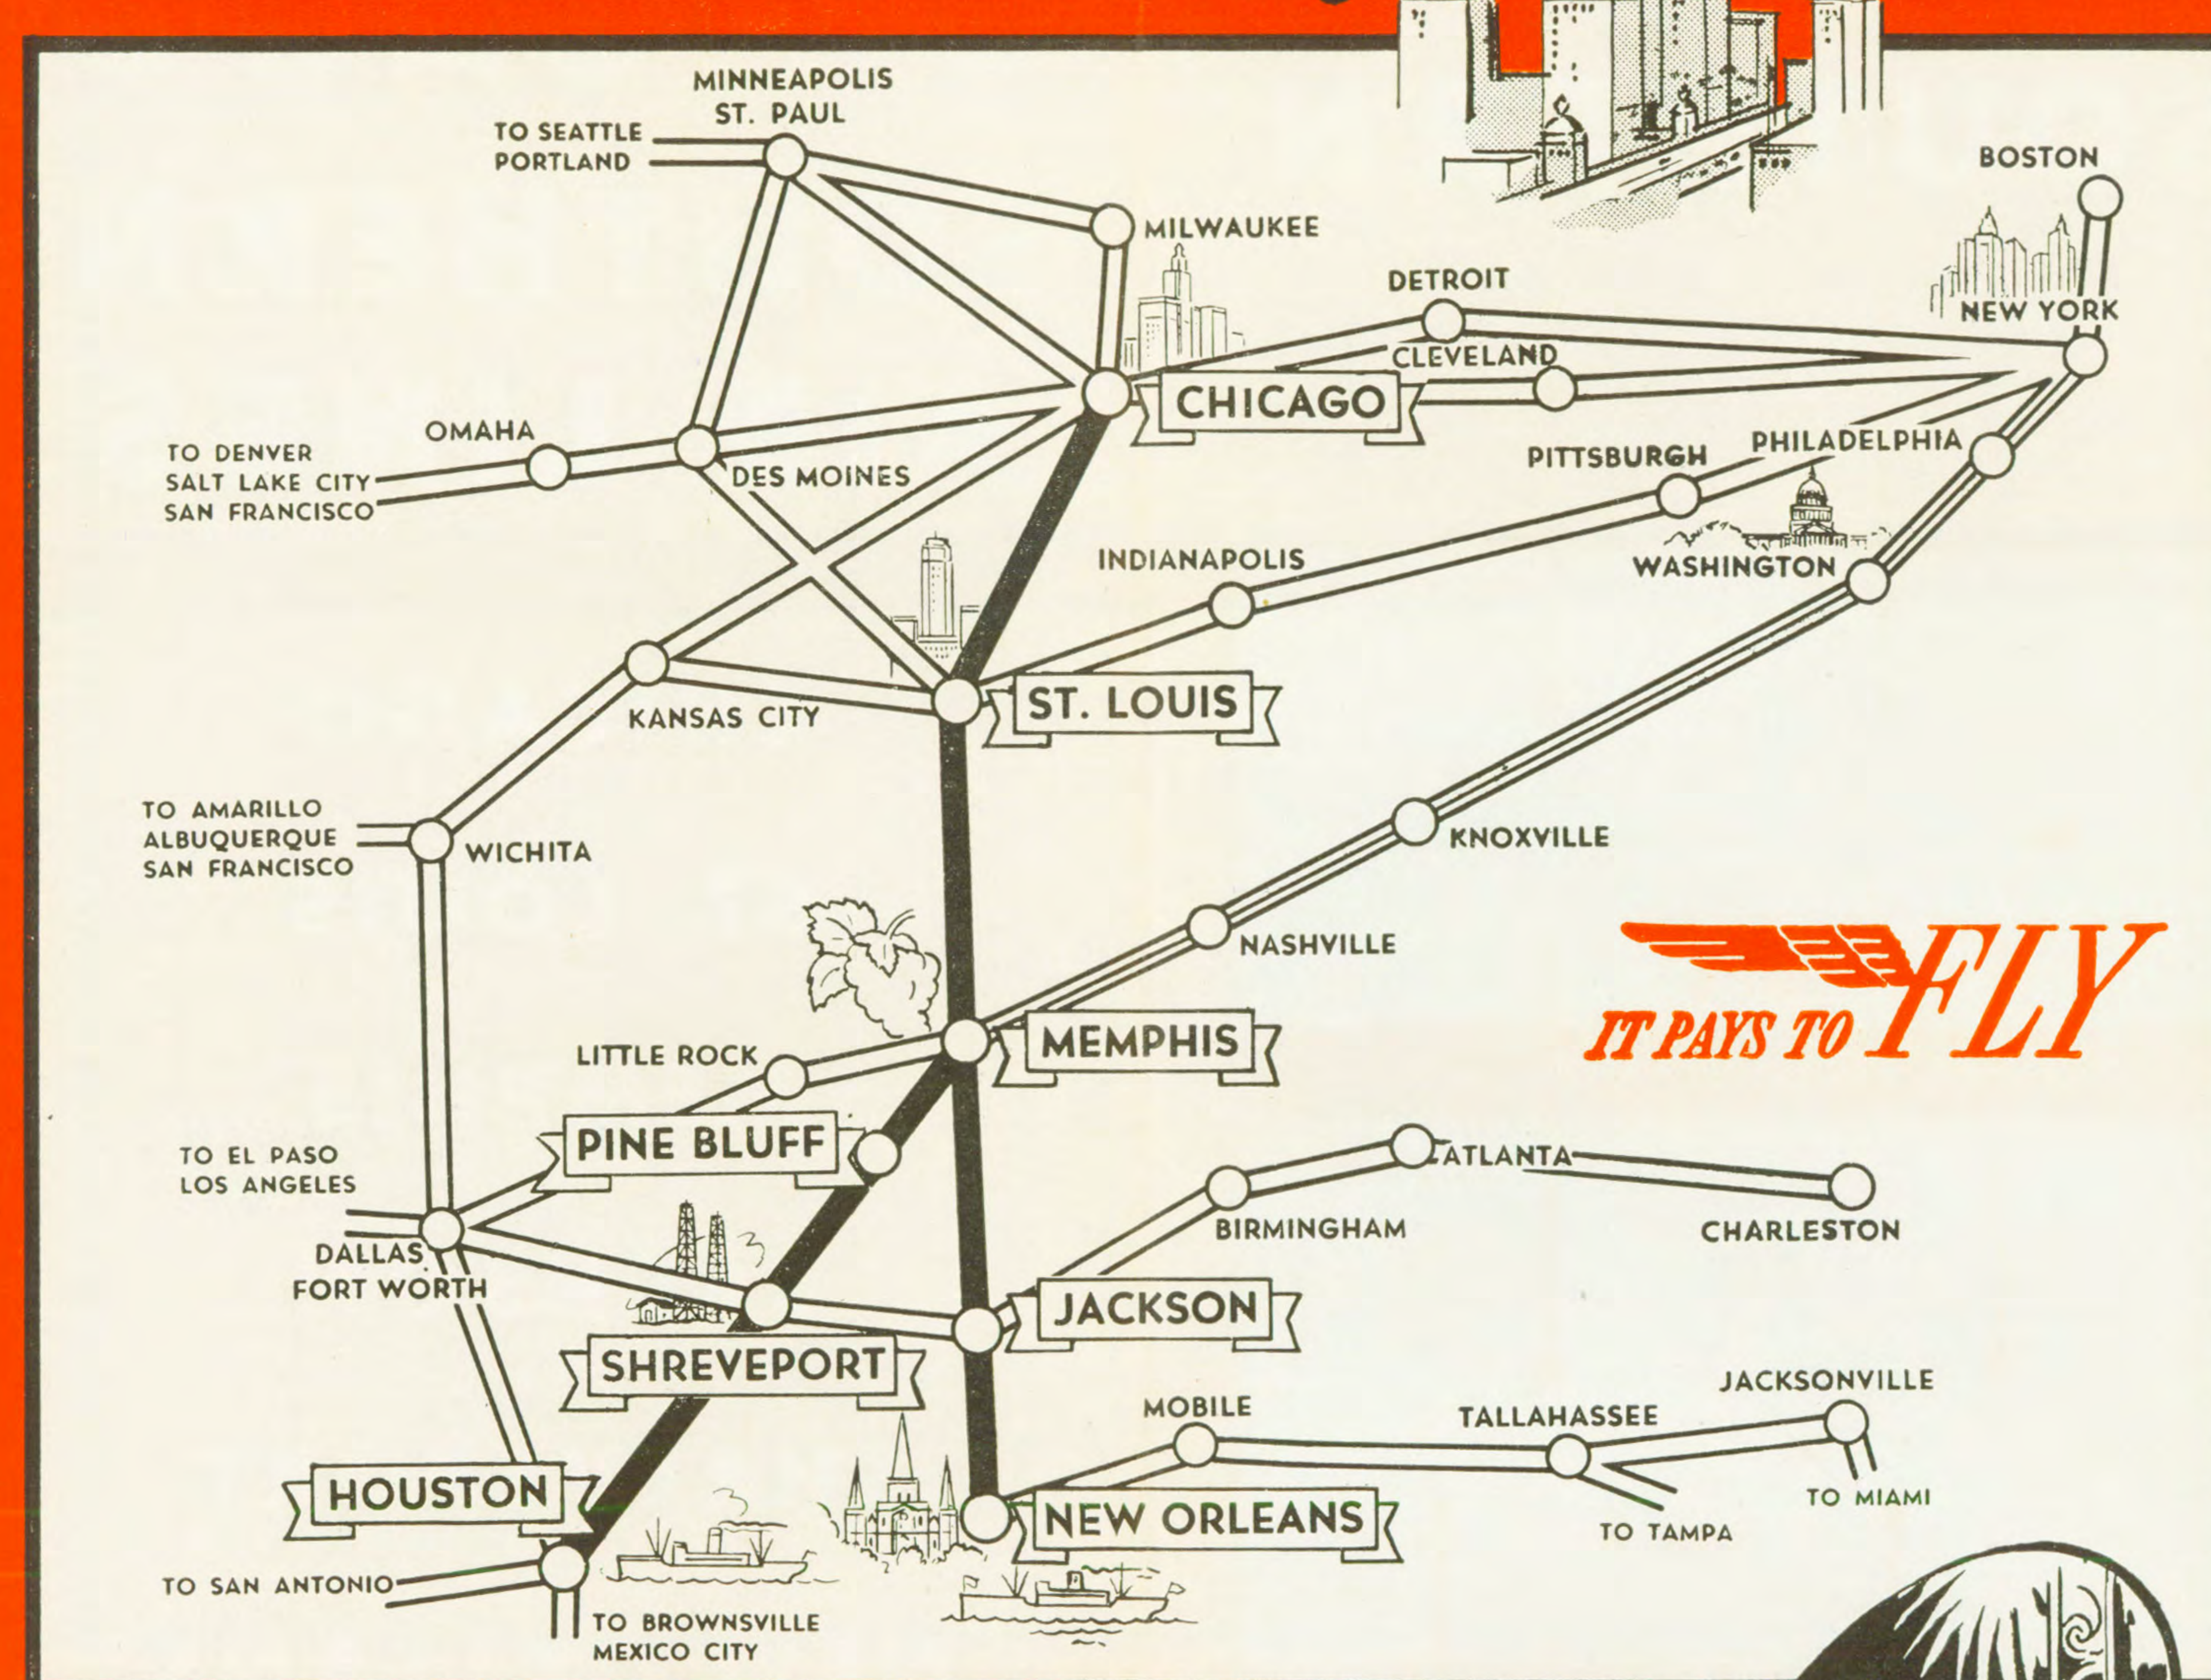

NEW ORLEANS

HOUSTON

"The Valley Level Route"

CHICAGO, ST. LOUIS, MEMPHIS, JACKSON, NEW ORLEANS, HOUSTON

SOUTHBOUND—Read Down				NORTHBOUND—Read Up			
THE GULF COASTER Daily Flight 1	THE TEXAS RANGER Daily Flight 1-7	THE LOUISIANA FLYER Daily Flight 5	THE COTTON KING Daily Flight 3	THE NEW YORKER Daily Flight 8-2	THE GREAT LAKES SPECIAL Daily Flight 2	THE CHICAGO FLYER Daily Flight 6	THE NORTH STAR Daily Flight 4
Effective March 1, 1941 Central Standard Time							
10:20 AM	4:00 PM	9:20 PM	11:00 PM	3:25 PM	7:15 PM	9:25 AM	2:25 AM
12:00 Noon	5:40 PM	11:15 PM	11:15 PM	1:45 PM	5:35 PM	12:45 AM	12:35 AM
★12:15 PM	★5:55 PM	12:55 AM	12:55 AM	1:30 PM	5:20 PM	12:35 AM	12:35 AM
1:55 PM	7:35 PM	1:05 AM	1:05 AM	★11:50 AM	3:40 PM	10:55 PM	10:55 PM
2:05 PM	2:10 PM	9:05 PM	2:05 AM	11:40 AM	3:30 PM	10:45 PM	9:30 PM
3:20 PM	X	9:20 PM	2:20 AM	X	2:15 PM	9:30 PM	9:15 PM
3:35 PM	X	9:20 PM	2:30 AM	X	10:20 AM	2:05 PM	9:15 PM
4:40 PM	5:20 PM	10:25 PM	3:35 AM	8:30 AM	9:00 AM	1:00 PM	8:10 PM

Douglas Planes—Stewardess Service. ★—Complimentary meal aloft after departure. X—Service will be inaugurated upon completion of airport.

HOUSTON, NEW ORLEANS, JACKSON, MEMPHIS, ST. LOUIS, CHICAGO to DETROIT, CLEVELAND, BUFFALO, PITTSBURGH, WASHINGTON, NEW YORK, BOSTON

t—Except Sat., Sun. & Holidays. ▲—Via American Airlines. ▼—Via Penn. Cent. Airlines. Light Face—AM. Dark Face—PM.

BOSTON, NEW YORK, WASHINGTON, PITTSBURGH, BUFFALO, CLEVELAND, DETROIT to CHICAGO, ST. LOUIS, MEMPHIS, JACKSON, NEW ORLEANS, HOUSTON

▲—Via American Airlines. ▼—Via Penn. Central Airlines. Light Face—AM. Dark Face—PM.

FLY THERE via Chicago & Southern

A new service embodying the finest traditions of the Old South and of the great Lone Star State is now available for passengers traveling between Houston, Shreveport, Pine Bluff, and Memphis. This service will also provide a new and shorter route between these points and St. Louis, Chicago, Washington, New York and all major cities of the North and East—