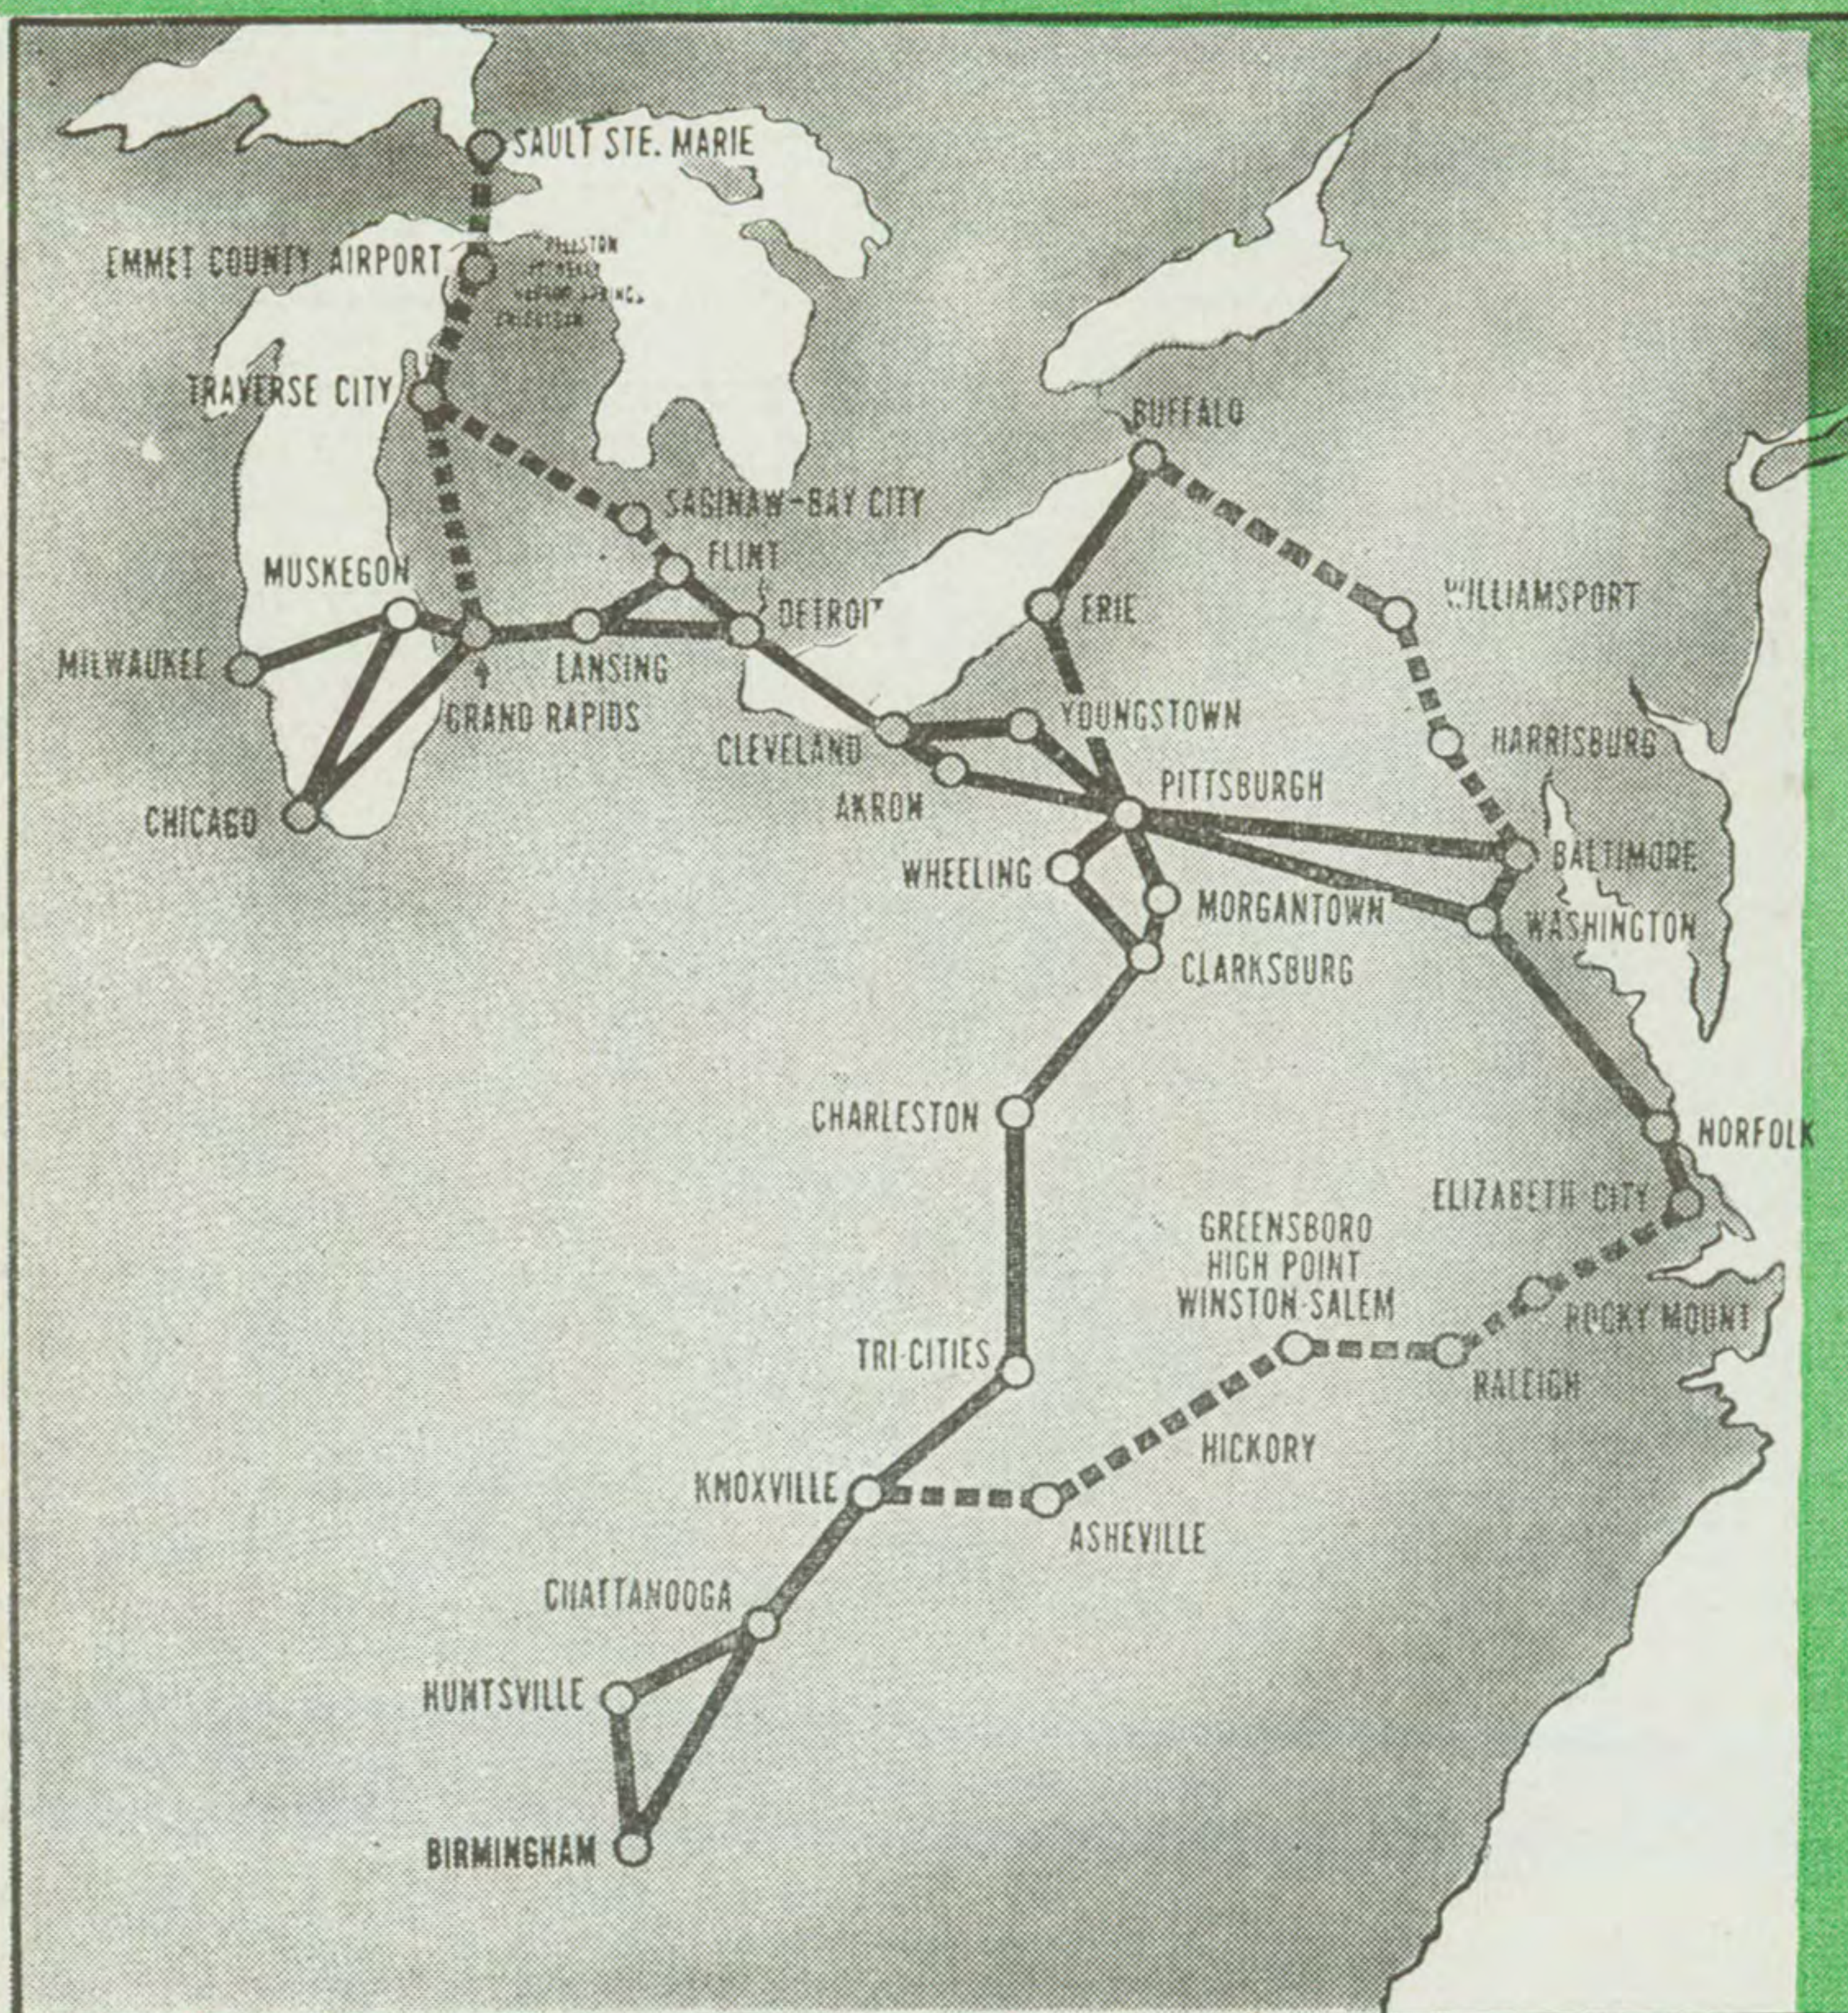

FLIGHT SCHEDULES

EFFECTIVE
DECEMBER 10, 1944

PENNSYLVANIA-CENTRAL
Airlines

SERVING AMERICA SINCE 1927

CONNECTING SERVICE SCHEDULES

NORFOLK • WASHINGTON • NEW YORK • BOSTON

	21 Daily	3 Daily	41 Daily	19 Daily	15 Daily	35 Daily	45 Daily	7 Daily	33 Daily	9 Daily	27 Daily	1 Daily	23 Daily	Daily
NORFOLK	AM 8:50	AM 10:10	AM 11:15	AM 11:55	PM 12:50	PM 2:00	PM 3:35	PM 4:30	PM 5:25	PM 6:20	PM 9:35	PM 10:15	PM 11:55	
WASHINGTON	Ar 9:55	Ar 11:15	Ar 12:20	Ar 1:00	Ar 1:55	Ar 3:05	Ar 4:40	Ar 5:35	Ar 6:30	Ar 7:25	Ar 10:40	Ar 11:20	Ar 1:00	
	AA-102	EAL-32	AA-4	AA-106	AA-12	EAL-6	EAL-46	AA-10	EAL-18	AA-64	AA-66	EAL-22	EAL-44	
WASHINGTON	Lv 11:09	Lv 11:50	Lv 12:49	Lv 1:17	Lv 2:45	Lv 4:25	Lv 5:00	Lv 5:50	Lv 7:10	Lv 8:35	Lv 10:53	Lv 11:50	Lv 3:40	
NEW YORK	Ar 12:39	Ar 1:19	Ar 2:19	Ar 2:47	Ar 4:30	Ar 5:54	Ar 6:29	Ar 7:20	Ar 8:39	Ar 10:20	Ar 12:23	Ar 1:19	Ar 5:09	
BOSTON	Ar PM	Ar PM	Ar PM	Ar PM	Ar PM	Ar PM	Ar PM	Ar PM	Ar PM	Ar AM	Ar AM	Ar AM	Ar AM	

BOSTON • NEW YORK • WASHINGTON • NORFOLK

	AA-1 Daily	EAL-11 Daily	EAL-25 Daily	EAL-3 Daily	EAL-45 Daily	EAL-41 Daily	AA-67 Daily	AA-5 Daily	AA-39 Daily	EAL-21 Daily	EAL-17 Daily	Daily	Daily	Daily
BOSTON	AM 5:15	AM 7:30	AM 8:30	AM 9:00	AM 10:30	AM 10:55	AM 10:40	PM 1:20	PM 3:40	PM 7:00	PM 8:30			
NEW YORK	Ar 6:55	Ar 8:59	Ar 9:59	Ar 10:29	Ar 11:59	Ar 12:30	Ar 12:45	Ar 4:35	Ar 7:25	Ar 8:29	Ar 9:59			
WASHINGTON	Ar 8:30	Ar 8:59	Ar 9:59	Ar 10:29	Ar 11:59	Ar 12:30	Ar 12:45	Ar 4:35	Ar 7:25	Ar 8:29	Ar 9:59			
Via PCA	22	30	6	16	38	40	14	34	26	18	12			
WASHINGTON	Lv 8:45	Lv 9:55	Lv 10:30	Lv 11:30	Lv 12:40	Lv 2:15	Lv 3:10	Lv 5:00	Lv 8:10	Lv 8:50	Lv 10:35			
NORFOLK	Ar 9:50	Ar 11:00	Ar 11:35	Ar 12:35	Ar 1:45	Ar 3:20	Ar 4:15	Ar 6:05	Ar 9:15	Ar 9:55	Ar 11:40			