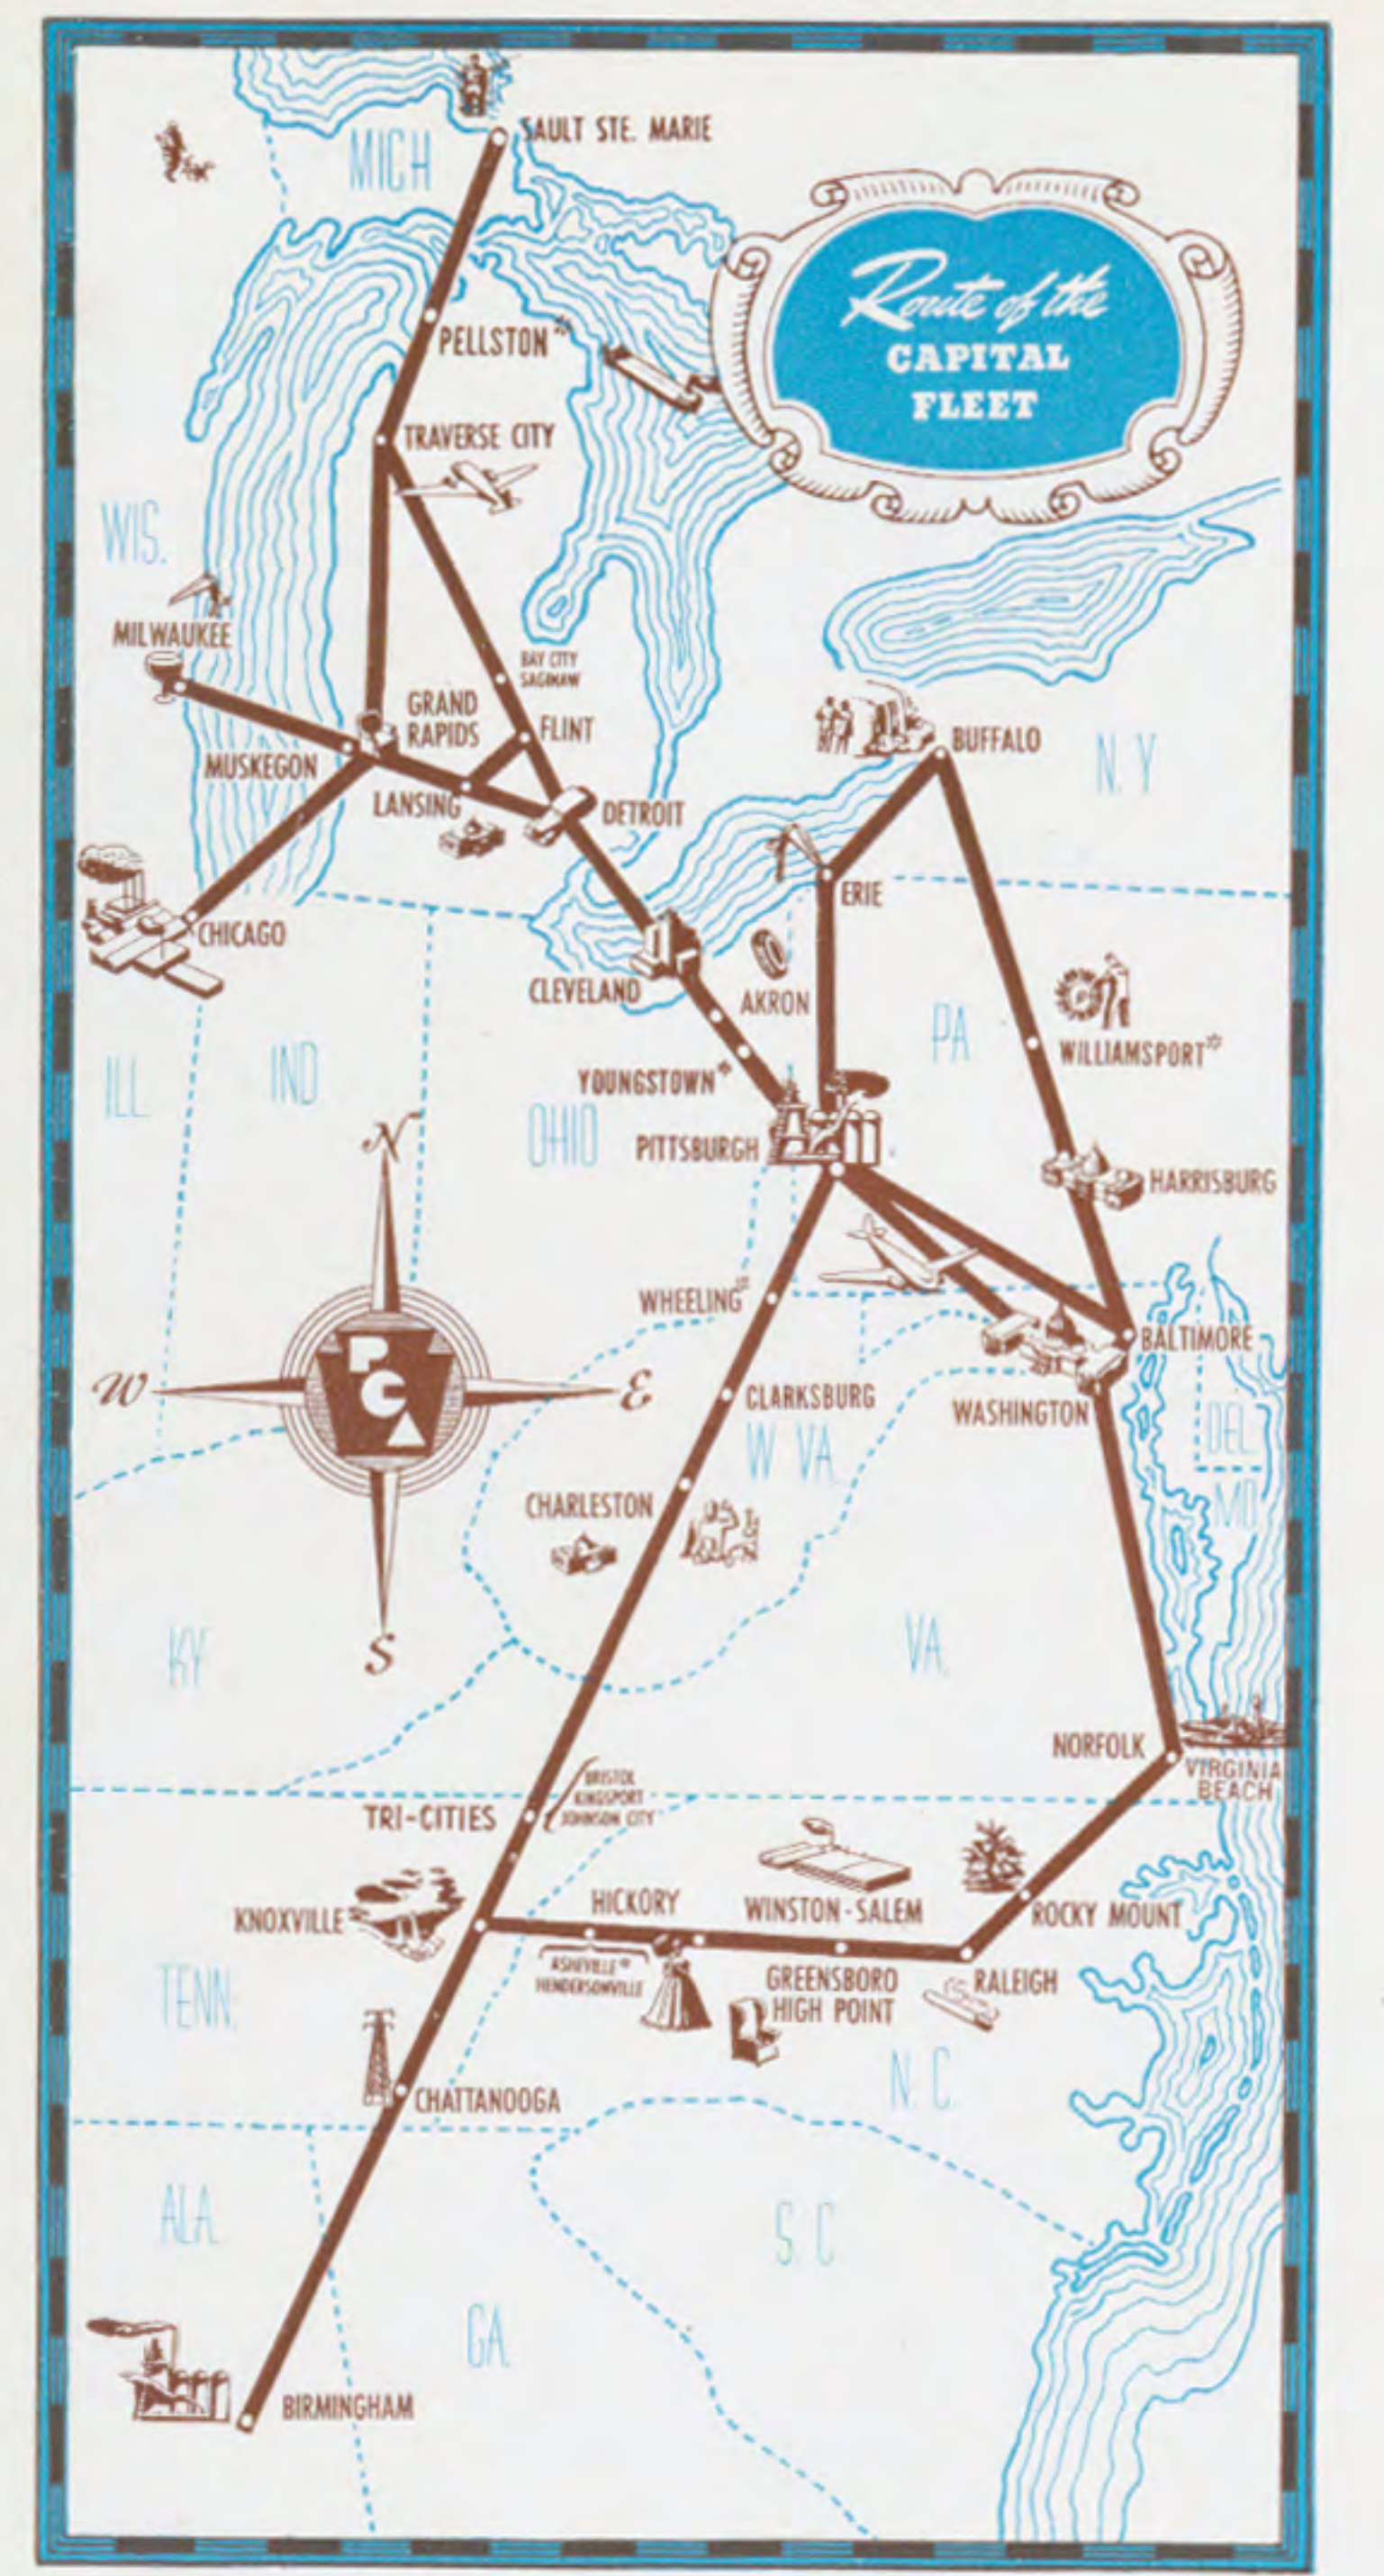

EFFECTIVE APRIL 27, 1941

PENNSYLVANIA CENTRAL *Airlines*

SERVING THE CAPITALS OF INDUSTRY

PASSENGER FARES—INCLUDING CERTAIN THROUGH FARES ON CONNECTING AIR LINES

ONE-WAY FARES—Light Face Type ROUND-TRIP FARES—Bold Face Type

Fares quoted herein apply from airport to airport and via the most direct routing

May, 1941	Akron (Canton)	Baltimore	Birmingham	Bristol, Va.	Buffalo	Charleston, W. Va.	Chattanooga	Chicago	Clarksburg, W. Va.	Cleveland	Detroit	Erie, Pa.	Flint	Grand Rapids	Greensboro, N. C.	Harrisburg, Pa.	Hickory	Knoxville	Lansing	Milwaukee	Muskegon	Norfolk	Pittsburgh	Raleigh	Rocky Mount	Saginaw	St. Ste. Marie	Tri-City	Washington
May, 1941	17 25 31 05	43 30 59 58	47 30 67 14	44 01 64 01	43 25 63 25	41 75 61 75	42 90 62 90	39 00 59 00	21 87 41 87	2 50 12 50	9 75 19 75	7 90 17 90	13 50 23 50	18 33 28 33	43 75 53 75	41 15 61 15	45 18 65 18	41 15 61 15	45 18 65 18	14 70 24 70	23 25 33 25	30 50 40 50	26 25 36 25	30 50 40 50	31 00 41 00	37 50 47 50	42 50 52 50	49 50 59 50	17 25 27 25