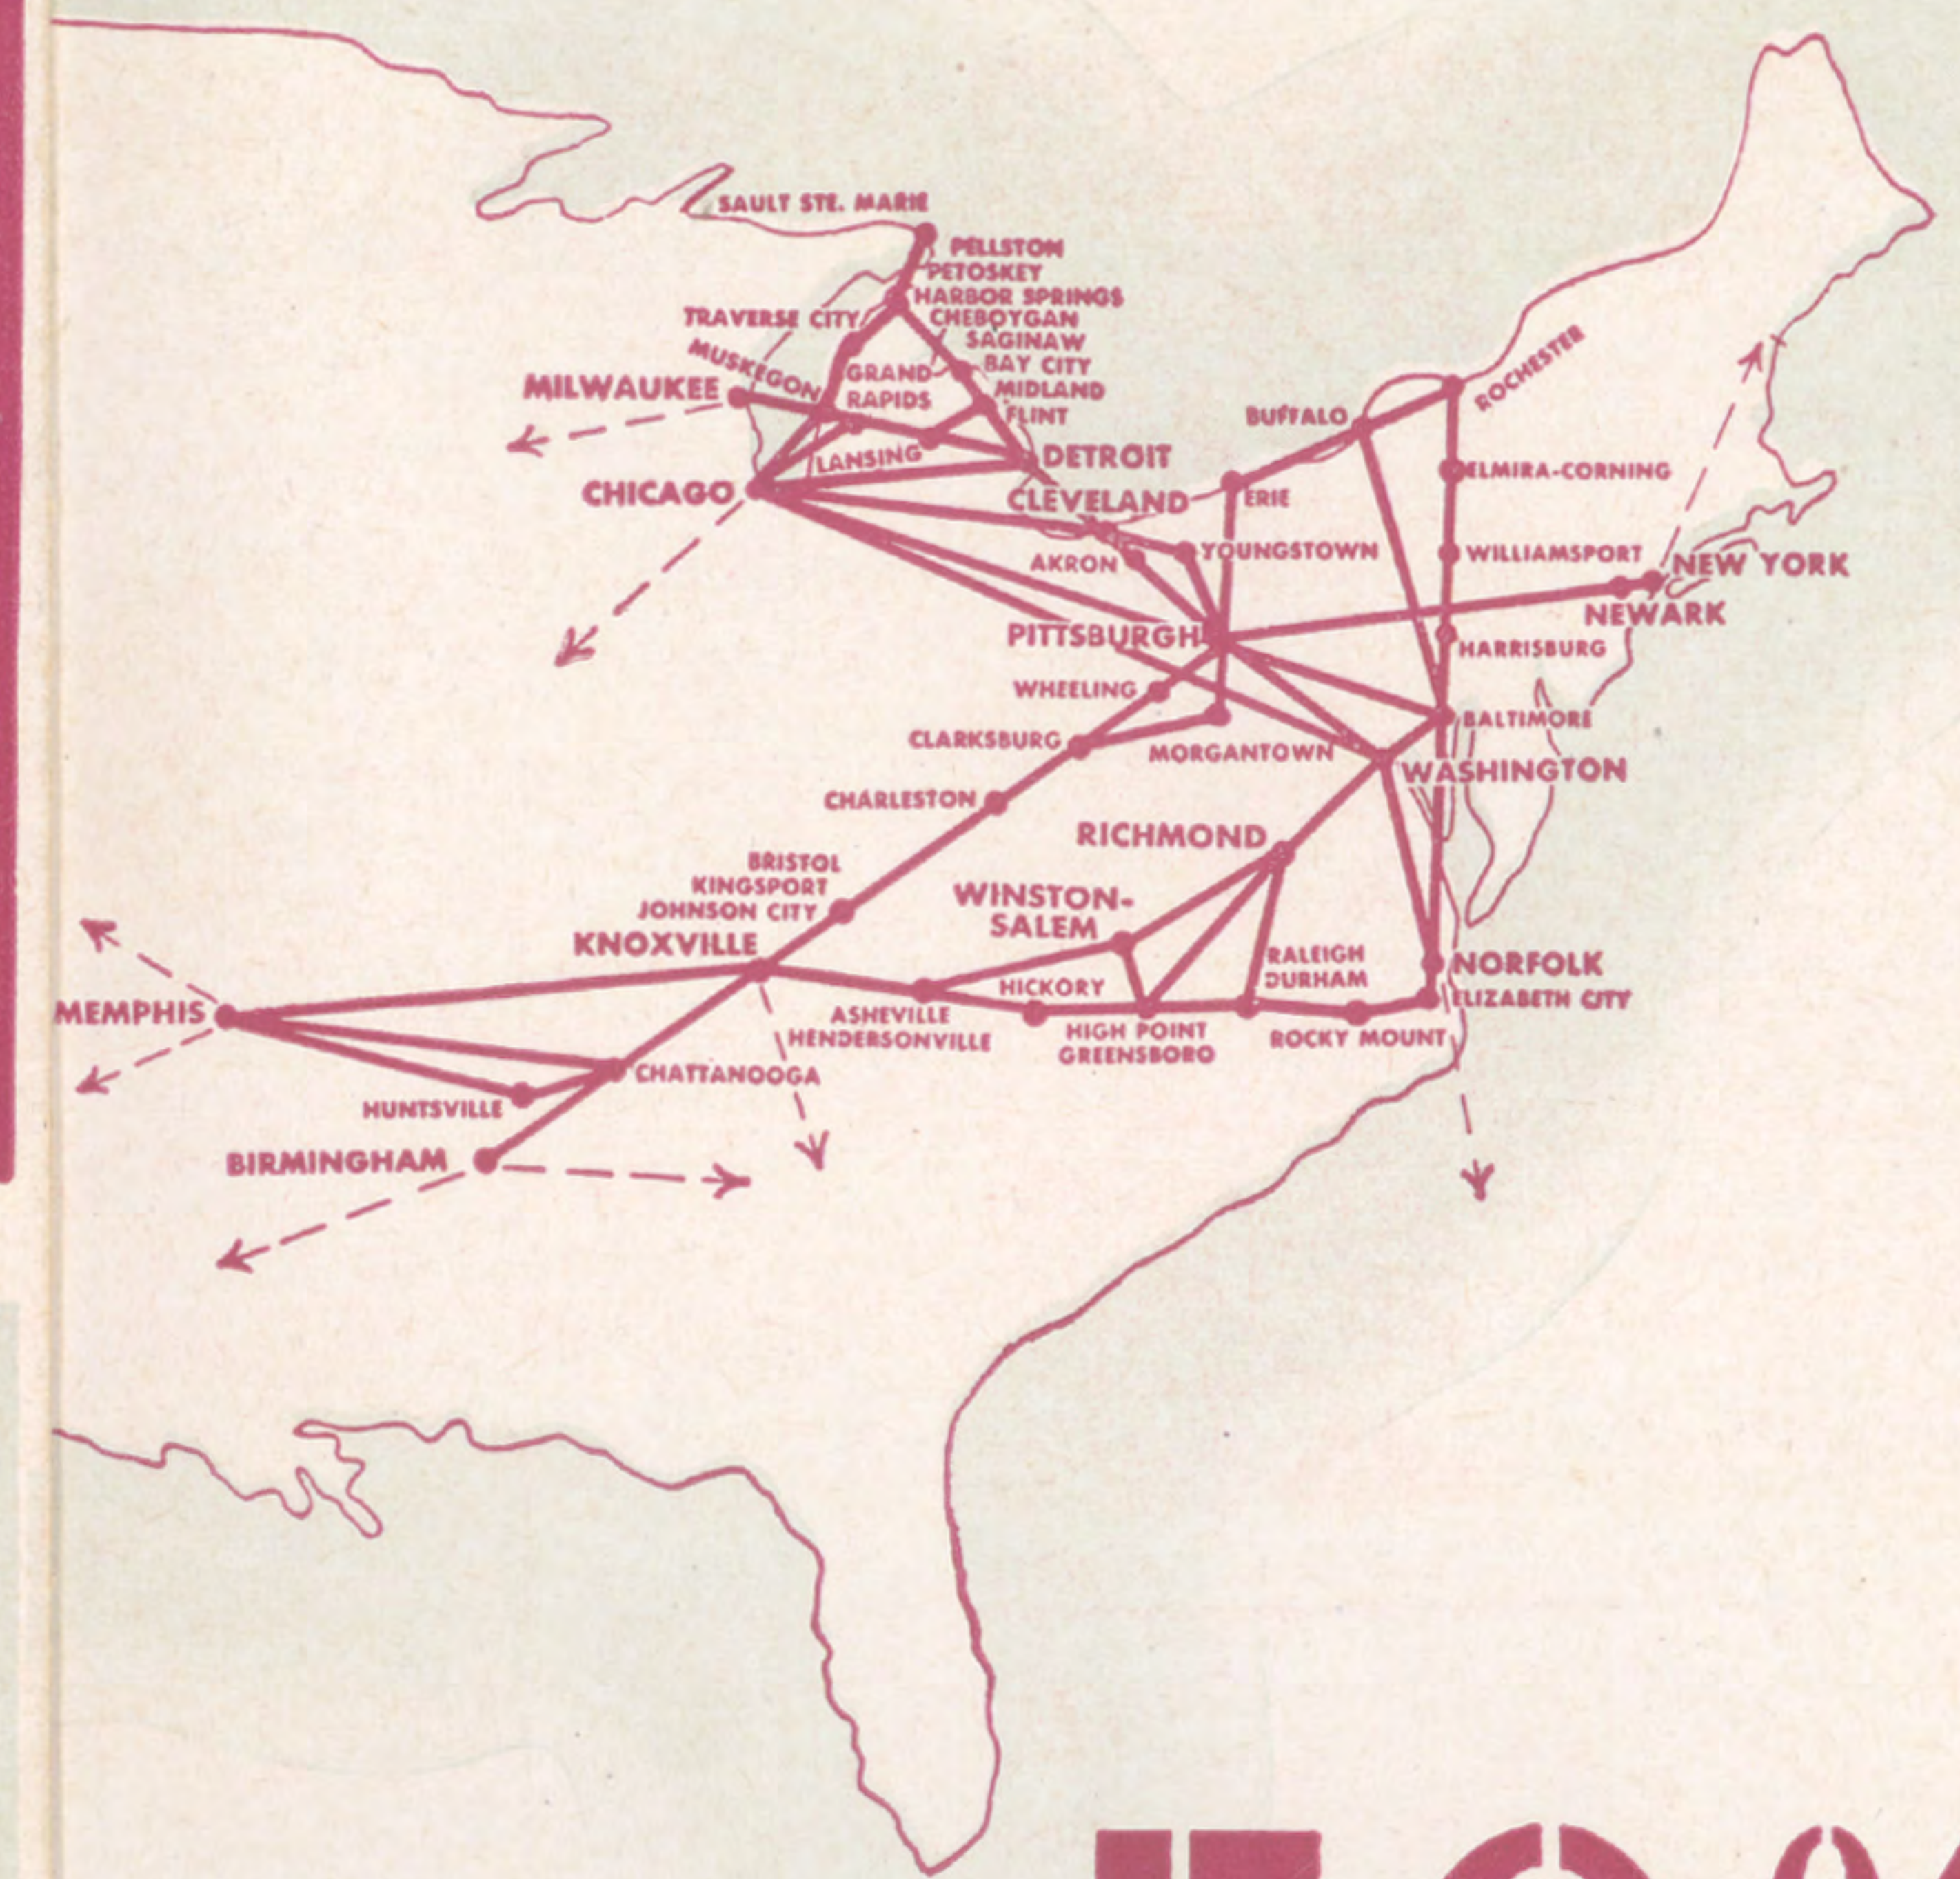

You Save Up To 50%

of your shipping charges when you use Capital's new "Assembly and Distribution" service with our reduced volume rates. Get in touch with your nearest Capital Airlines Cargo Representative today for schedules, rates and complete details. You'll be surprised to discover how fast and how economically your particular delivery requirements can be met when you specify

CAPITAL AIRFREIGHT

Capital AIRLINES

WASHINGTON, D. C.

Shoreham HOTEL

IN THE NATION'S CAPITAL
Rooms From Six Dollars
BLUE ROOM
Important visitors frequent this famous Dining and Dancing Room
WASHINGTON, D. C.

DETROIT