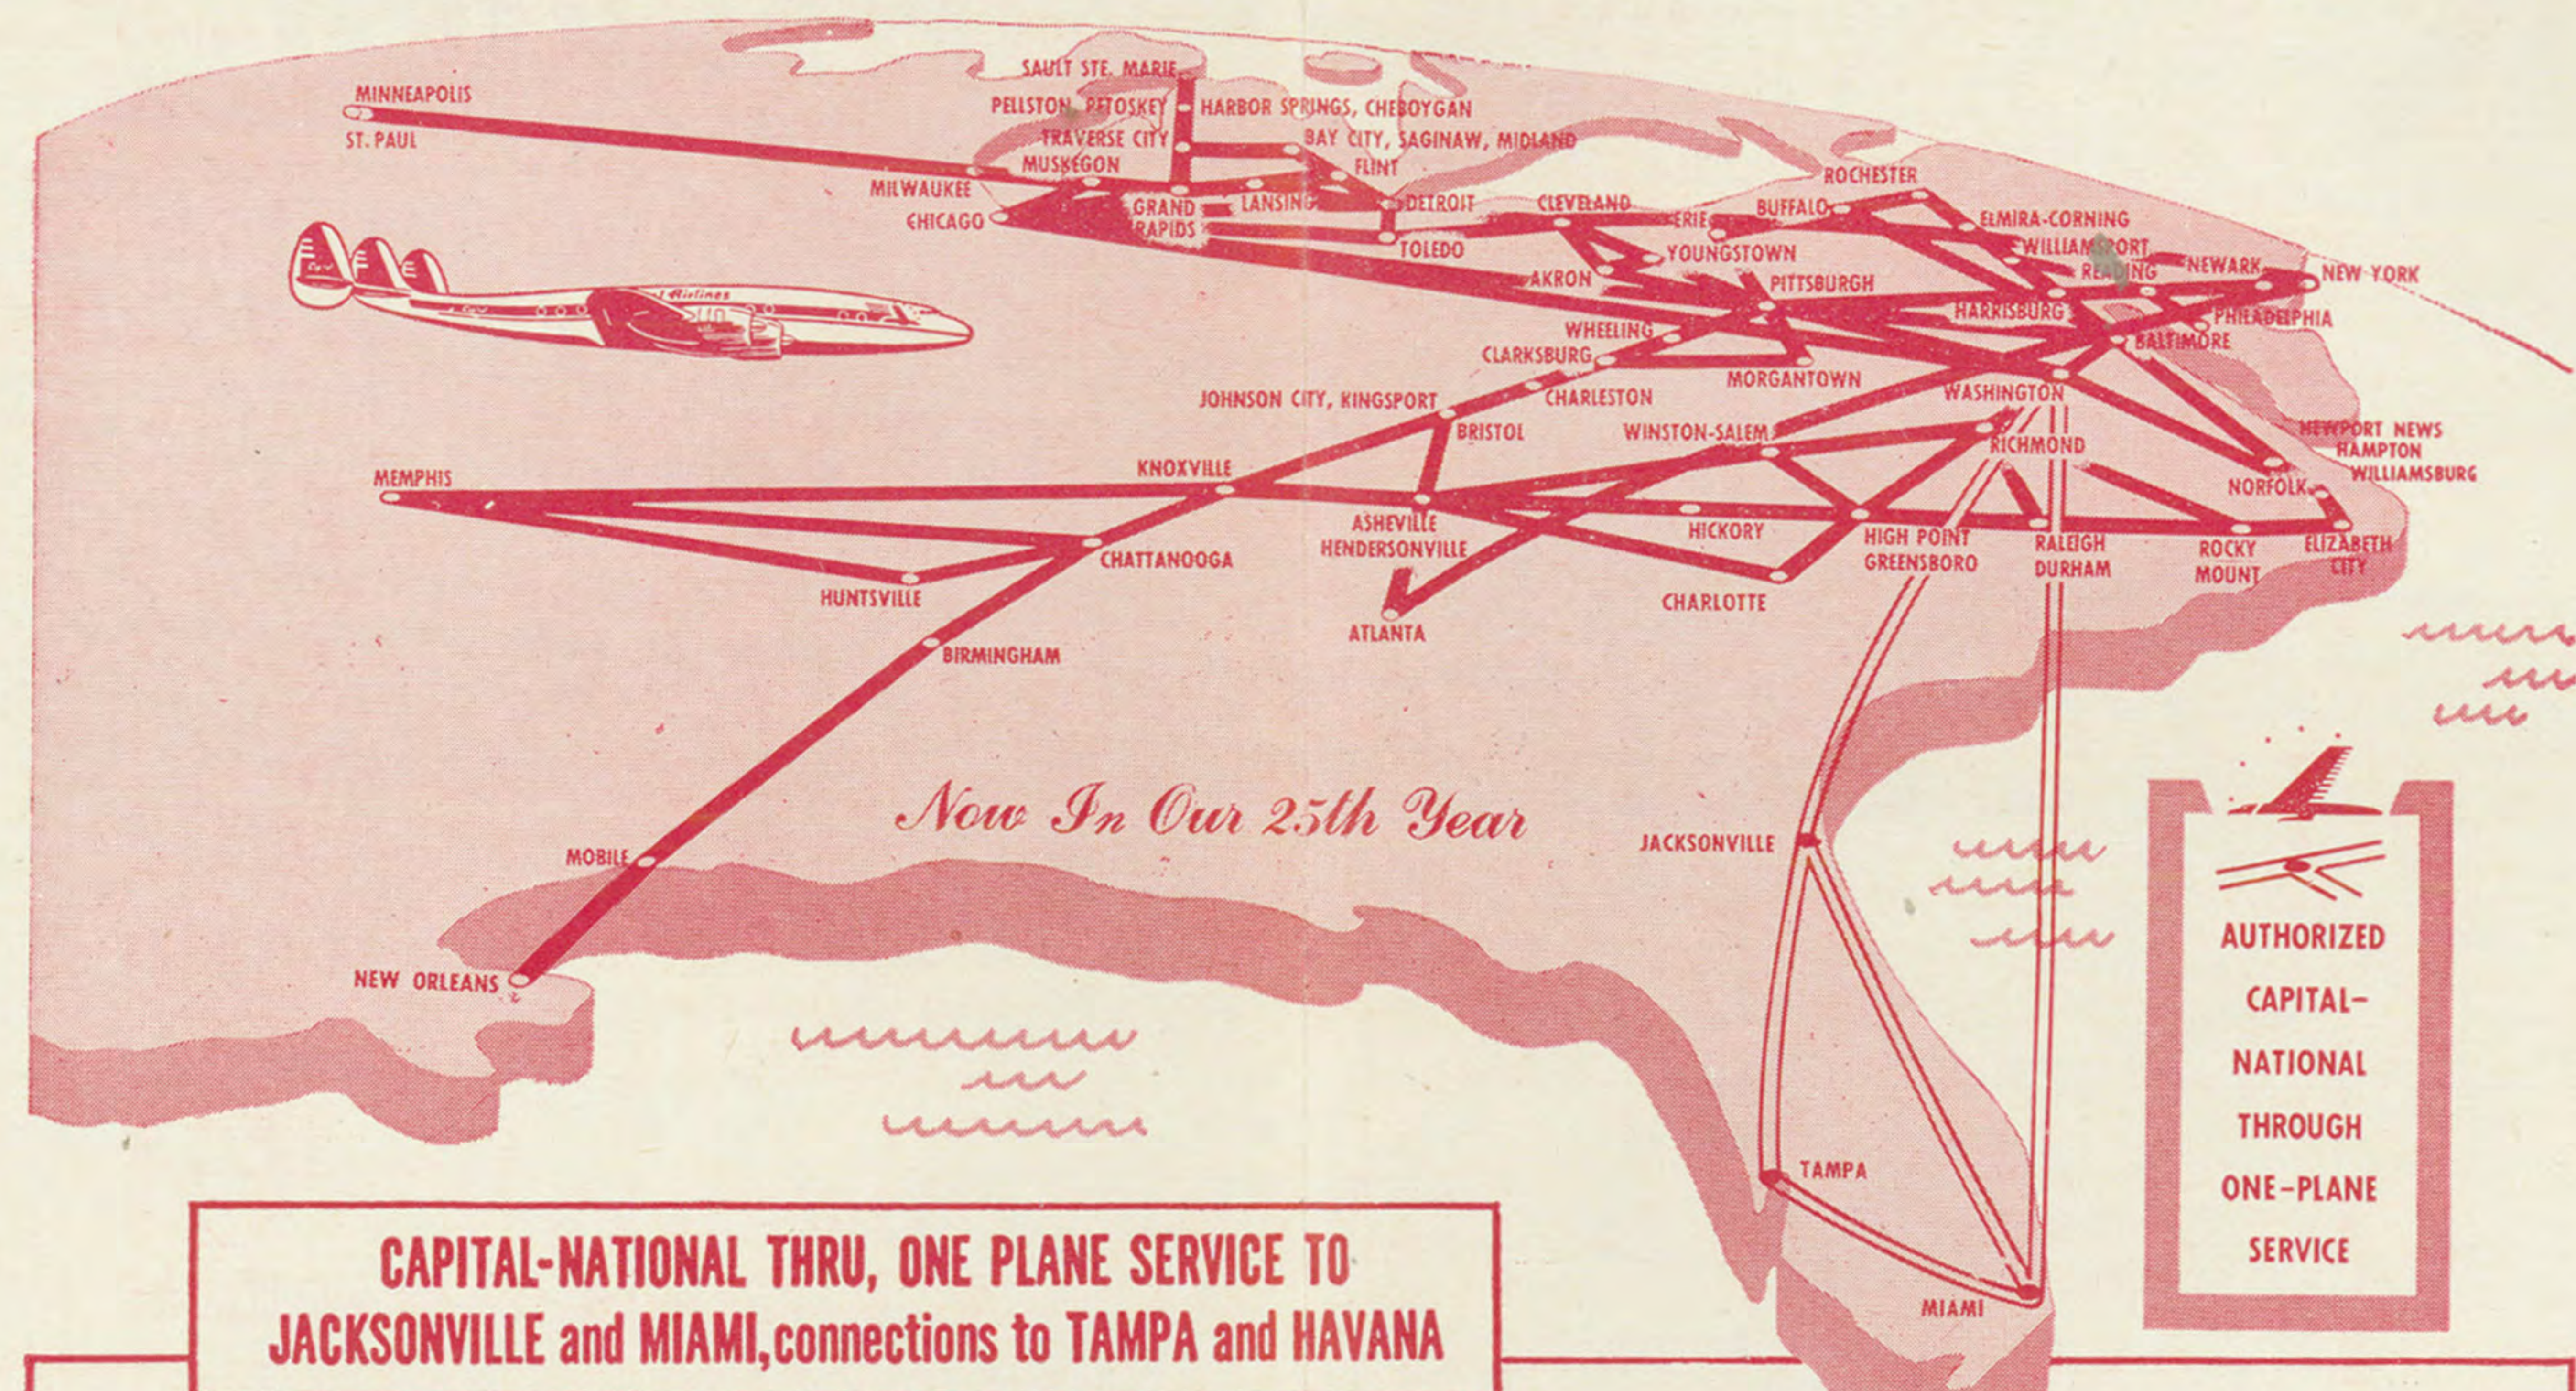

in Boston, Mass. in Rochester, N.Y. in Grand Rapids
The MANGER The ROCHESTER The ROWE

in Washington
The ANNAPOLIS • The HAMILTON • The HAY ADAMS House

Reservations by Teletype

Capital Airlines

CAPITAL-NATIONAL THRU, ONE PLANE SERVICE TO JACKSONVILLE and MIAMI, connections to TAMPA and HAVANA

READ DOWN READ UP

Effective November 1, 1951

READ DOWN				READ UP				
CAP 10 DC-3 AM	CAP 400 DC-4 AM	CAP NAL 600 DC-4 AM	NAL 9 L-18 PM	CAP 28 DC-3 PM	CAP 34 DC-3 PM	CAP NAL 610 DC-4 PM	NAL 3 L-18 AM	
6:30								Lv MUSKEGON (EST) Ar
7:08								Lv GRAND RAPIDS Ar
7:48						8:07		Lv LANSING Ar
8:23						8:47		Lv SAGINAW/BAY CITY/MIDLAND Ar
8:54						9:22		Lv FLINT Ar
						9:53		Ar DETROIT Lv
	9:35	10:35		8:15		11:00		Lv DETROIT Ar
		11:23		9:11		11:48		Ar CLEVELAND Lv
		11:40		9:28		12:05		Lv CLEVELAND Ar
	10:43			10:03				Lv AKRON Ar
	11:19			10:39				Lv YOUNGSTOWN Ar
								Lv BUFFALO Ar
								Lv ROCHESTER Ar
								Lv ELMIRA Ar
								Lv WILLIAMSPORT Ar
								Lv ERIE Ar
	11:57	12:30		11:22		12:55		Ar PITTSBURGH Lv
		12:45				1:10		Lv PITTSBURGH Ar
								Lv HARRISBURG Ar
								Lv BALTIMORE Ar
								Ar WASHINGTON Lv
								Lv WASHINGTON Ar
								Ar JACKSONVILLE Lv
								Lv JACKSONVILLE Ar
						12:43		Ar DAYTONA BEACH Lv
						12:05		Lv ORLANDO Ar
						11:37		Ar LAKELAND Lv
						11:02		Lv TAMPA Ar
						10:38		Ar ST. PETERSBURG Lv
						10:13		Lv SARASOTA Ar
						9:47		Lv FORT MYERS Ar
						9:10		Lv WEST PALM BEACH Ar
						8:27		Ar MIAMI Lv
								Lv MIAMI Ar
								Ar HAVANA (EST) Lv