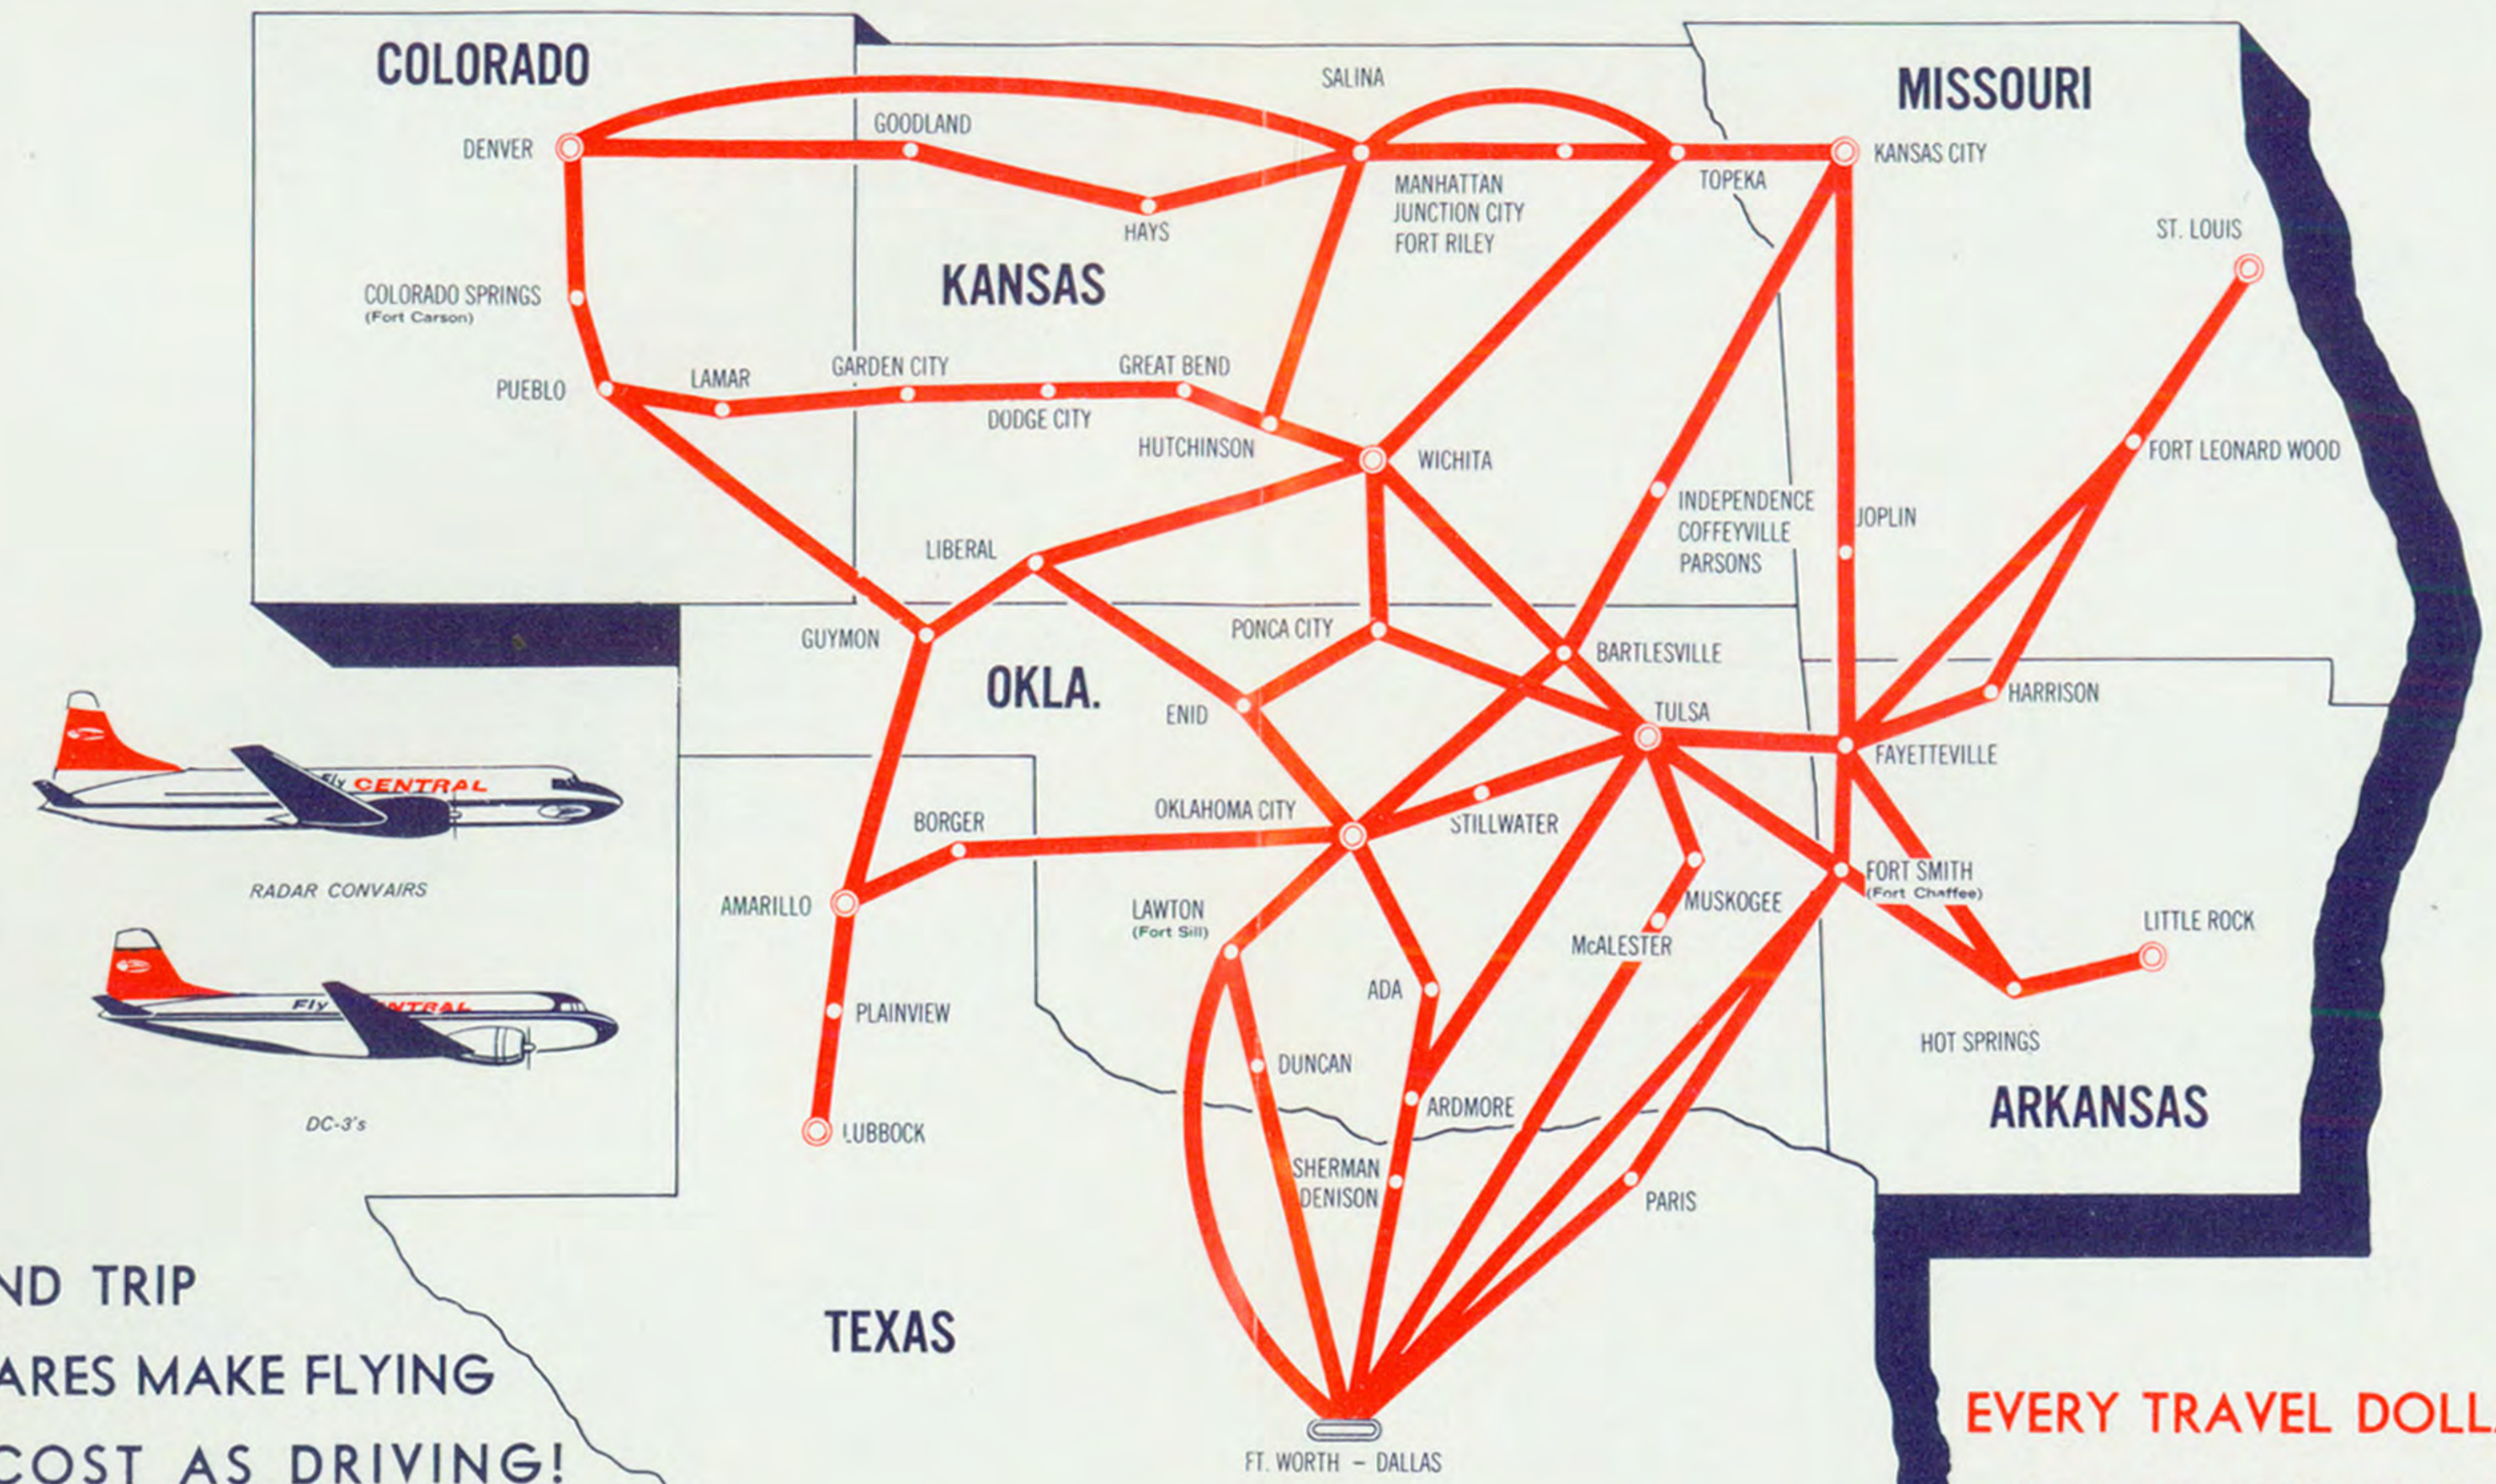

SYSTEM SCHEDULES

EFFECTIVE THRU APRIL 27, 1963

FLY

CENTRAL

10

**FLIGHTS
DAILY**

**to the races at
HOT SPRINGS,
Arkansas**

One of America's Scheduled Public Service Airlines

Serving

**ARKANSAS • COLORADO • MISSOURI
OKLAHOMA • KANSAS • TEXAS**

FLY NEW 4-DAY BARGAIN FARES SAVE 75% ON RETURN TRIP

NOW ROUND TRIP
BARGAIN FARES MAKE FLYING
AS LOW COST AS DRIVING!

- EVERY FLIGHT IS CENTRAL'S FINE FIRST CLASS SERVICE
- GOOD ANY DAY OF THE WEEK
- EFFECTIVE IN 37 CENTRAL-SERVED CITIES

EVERY TRAVEL DOLLAR MAKES
MORE SENSE WHEN YOU
FLY AND RETURN WITHIN
4 DAYS ON CENTRAL'S
BARGAIN FARES.

Call Now for Details!

GREATER SOUTHWEST INTERNATIONAL AIRPORT, FORT WORTH 25, TEXAS

ROUND TRIP BARGAIN FARES

BARGAIN FARES apply on any flight on round trip basis only. Travel may begin on any day; return trip must be completed within 3 days in addition to day of departure. ALL FARES PLUS TAX.

FLY CENTRAL

SYSTEM SCHEDULES
EFFECTIVE THRU APRIL 27, 1963