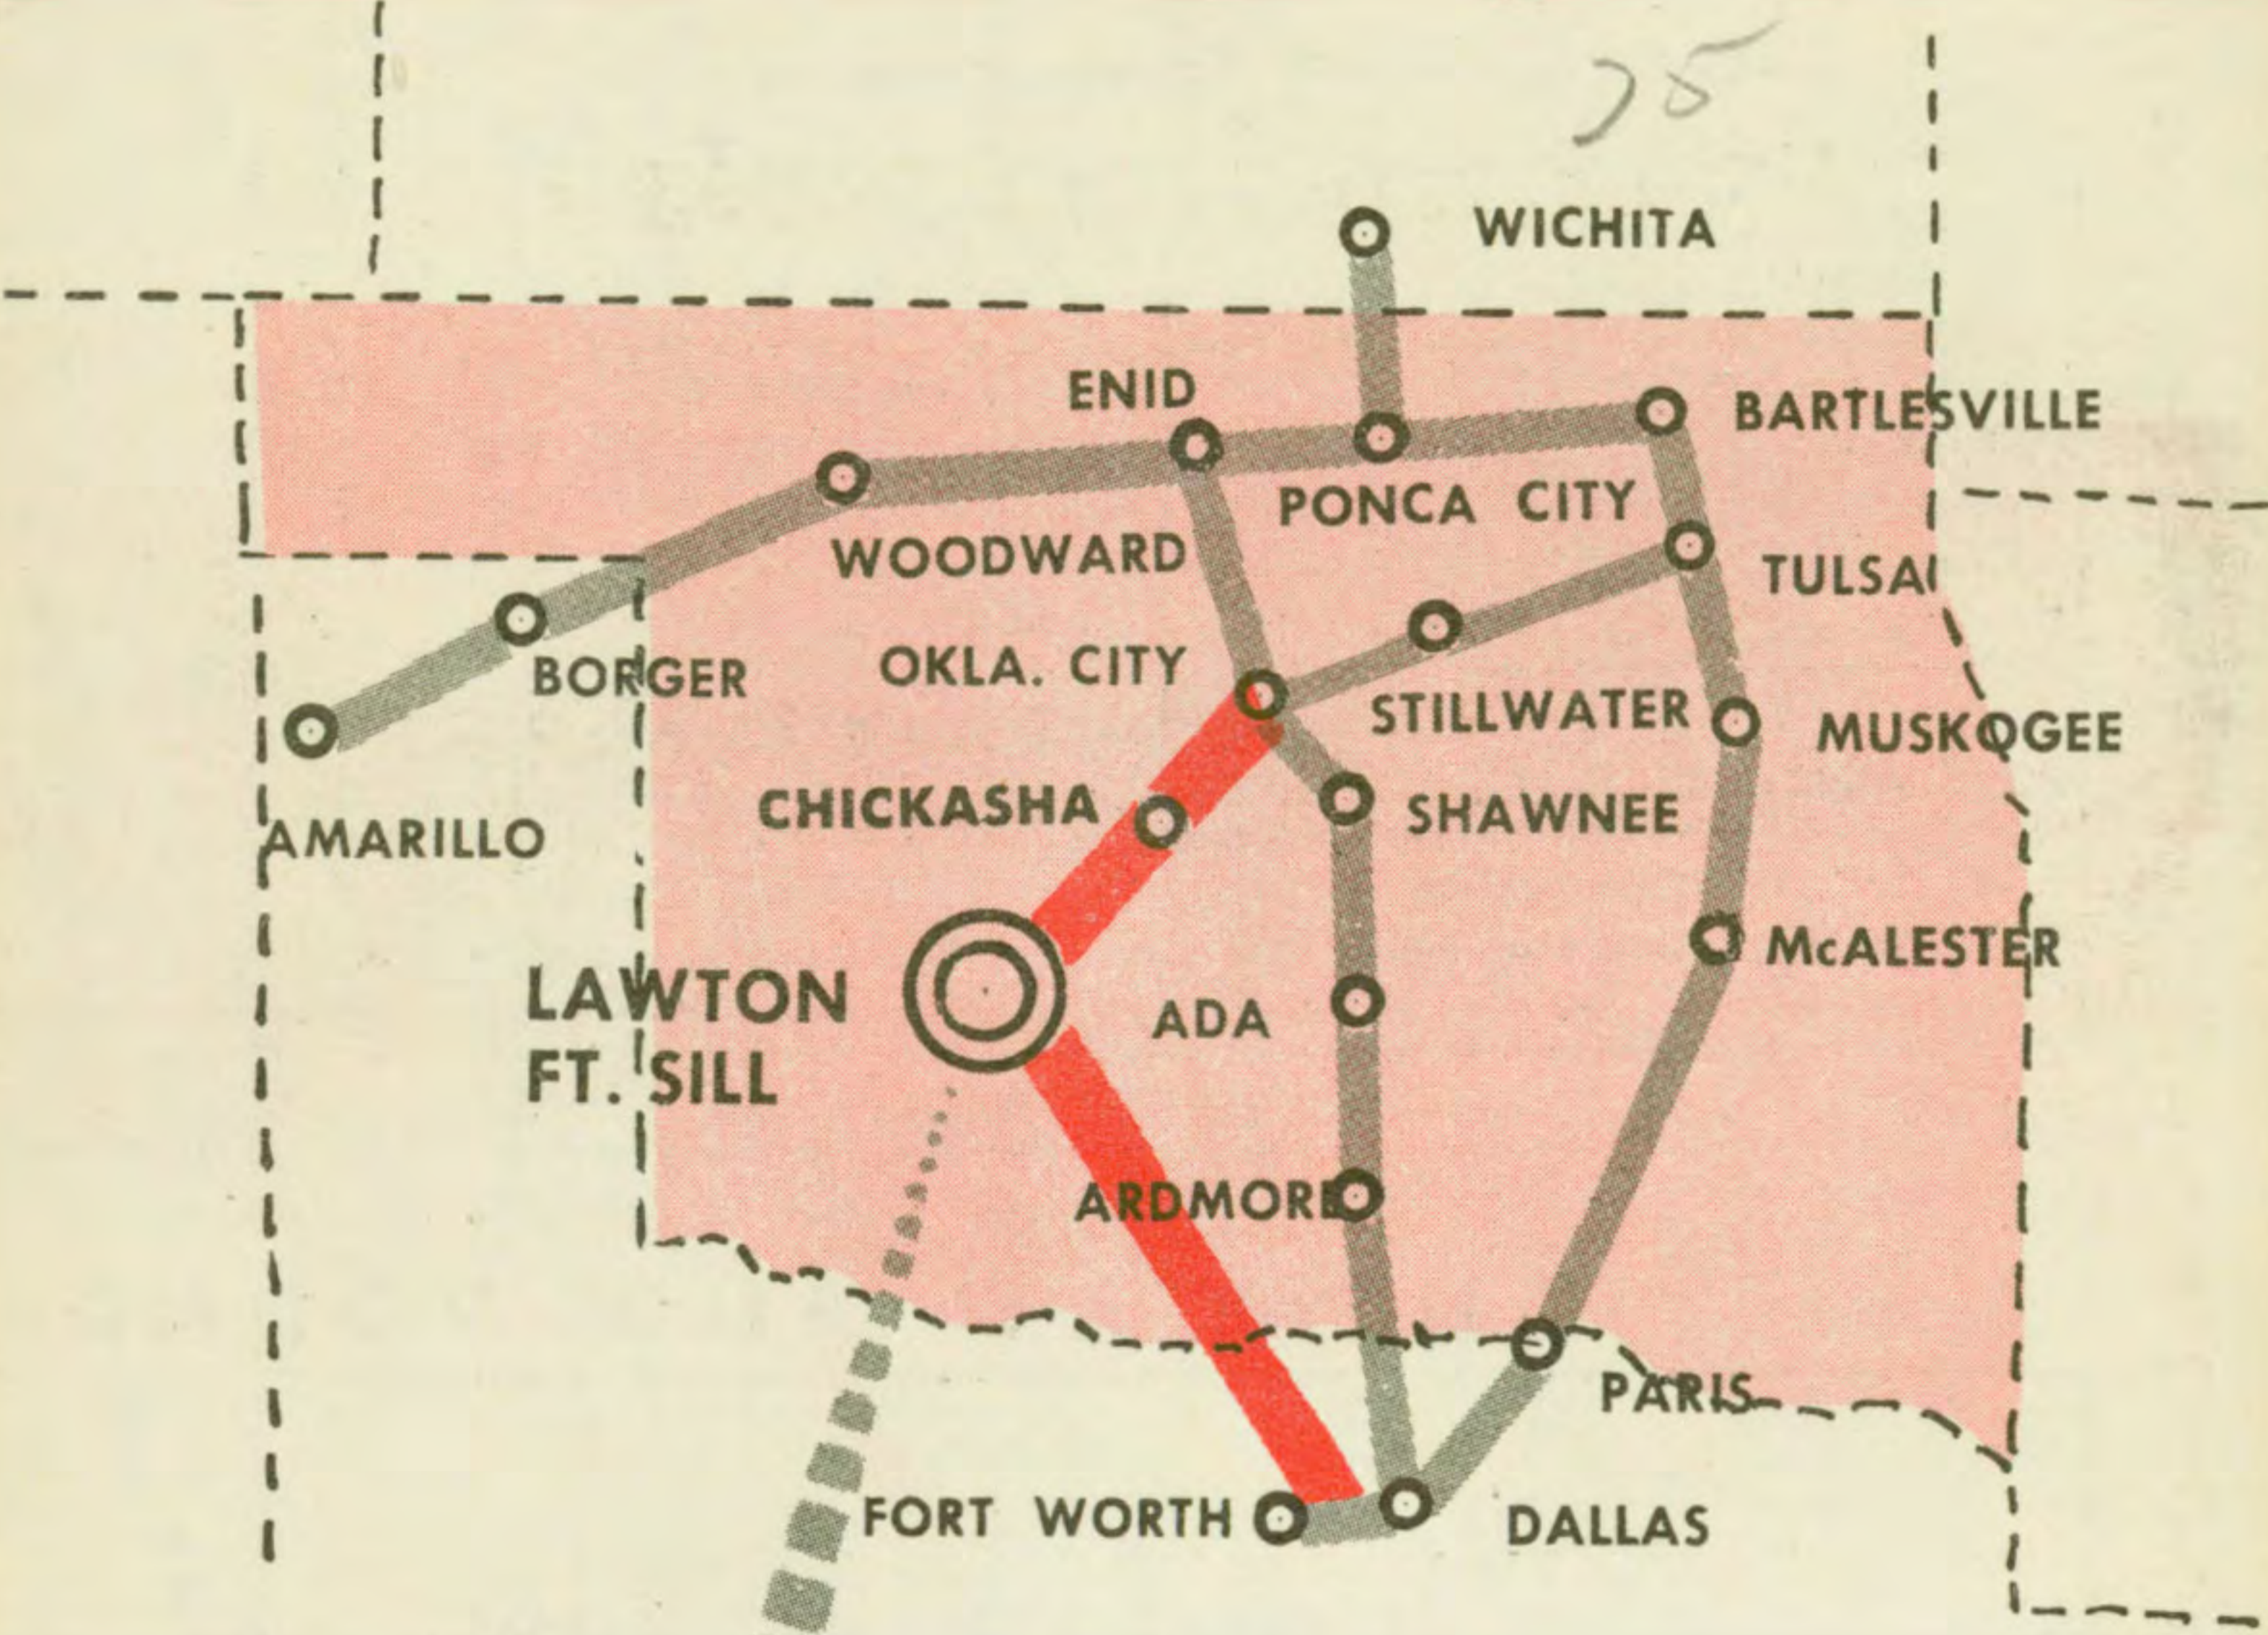

DECEMBER 1, 1953

CENTRAL AIRLINES

Now Serving

LAWTON • FT. SILL*

NEW ROUTE

LAWTON
FT. SILL

*world's
largest
Artillery
School

FT. WORTH ○ DALLAS

Daily Commuter Service

**Use these Central Airlines
money saving — time saving features:**

Thrifty Excursion Fares: — Save dollars on trips where your return is planned within five days from date of departure. These five day limit fares offer considerable savings under regular fares. As an example:

Where the normal round trip fare is **\$57.00**
The 5 day excursion fare is **45.00**
YOU SAVE \$12.00

1/2 Fare Family Plan: — Monday, Tuesday, Wednesday are bargain days every week! Air travel is particularly inexpensive when you take the entire family. One parent pays full fare, and the other parent plus children from 2 to 21 years pay ONLY one-half fare. Take advantage of these low-cost family fares the next time you travel on business or pleasure.