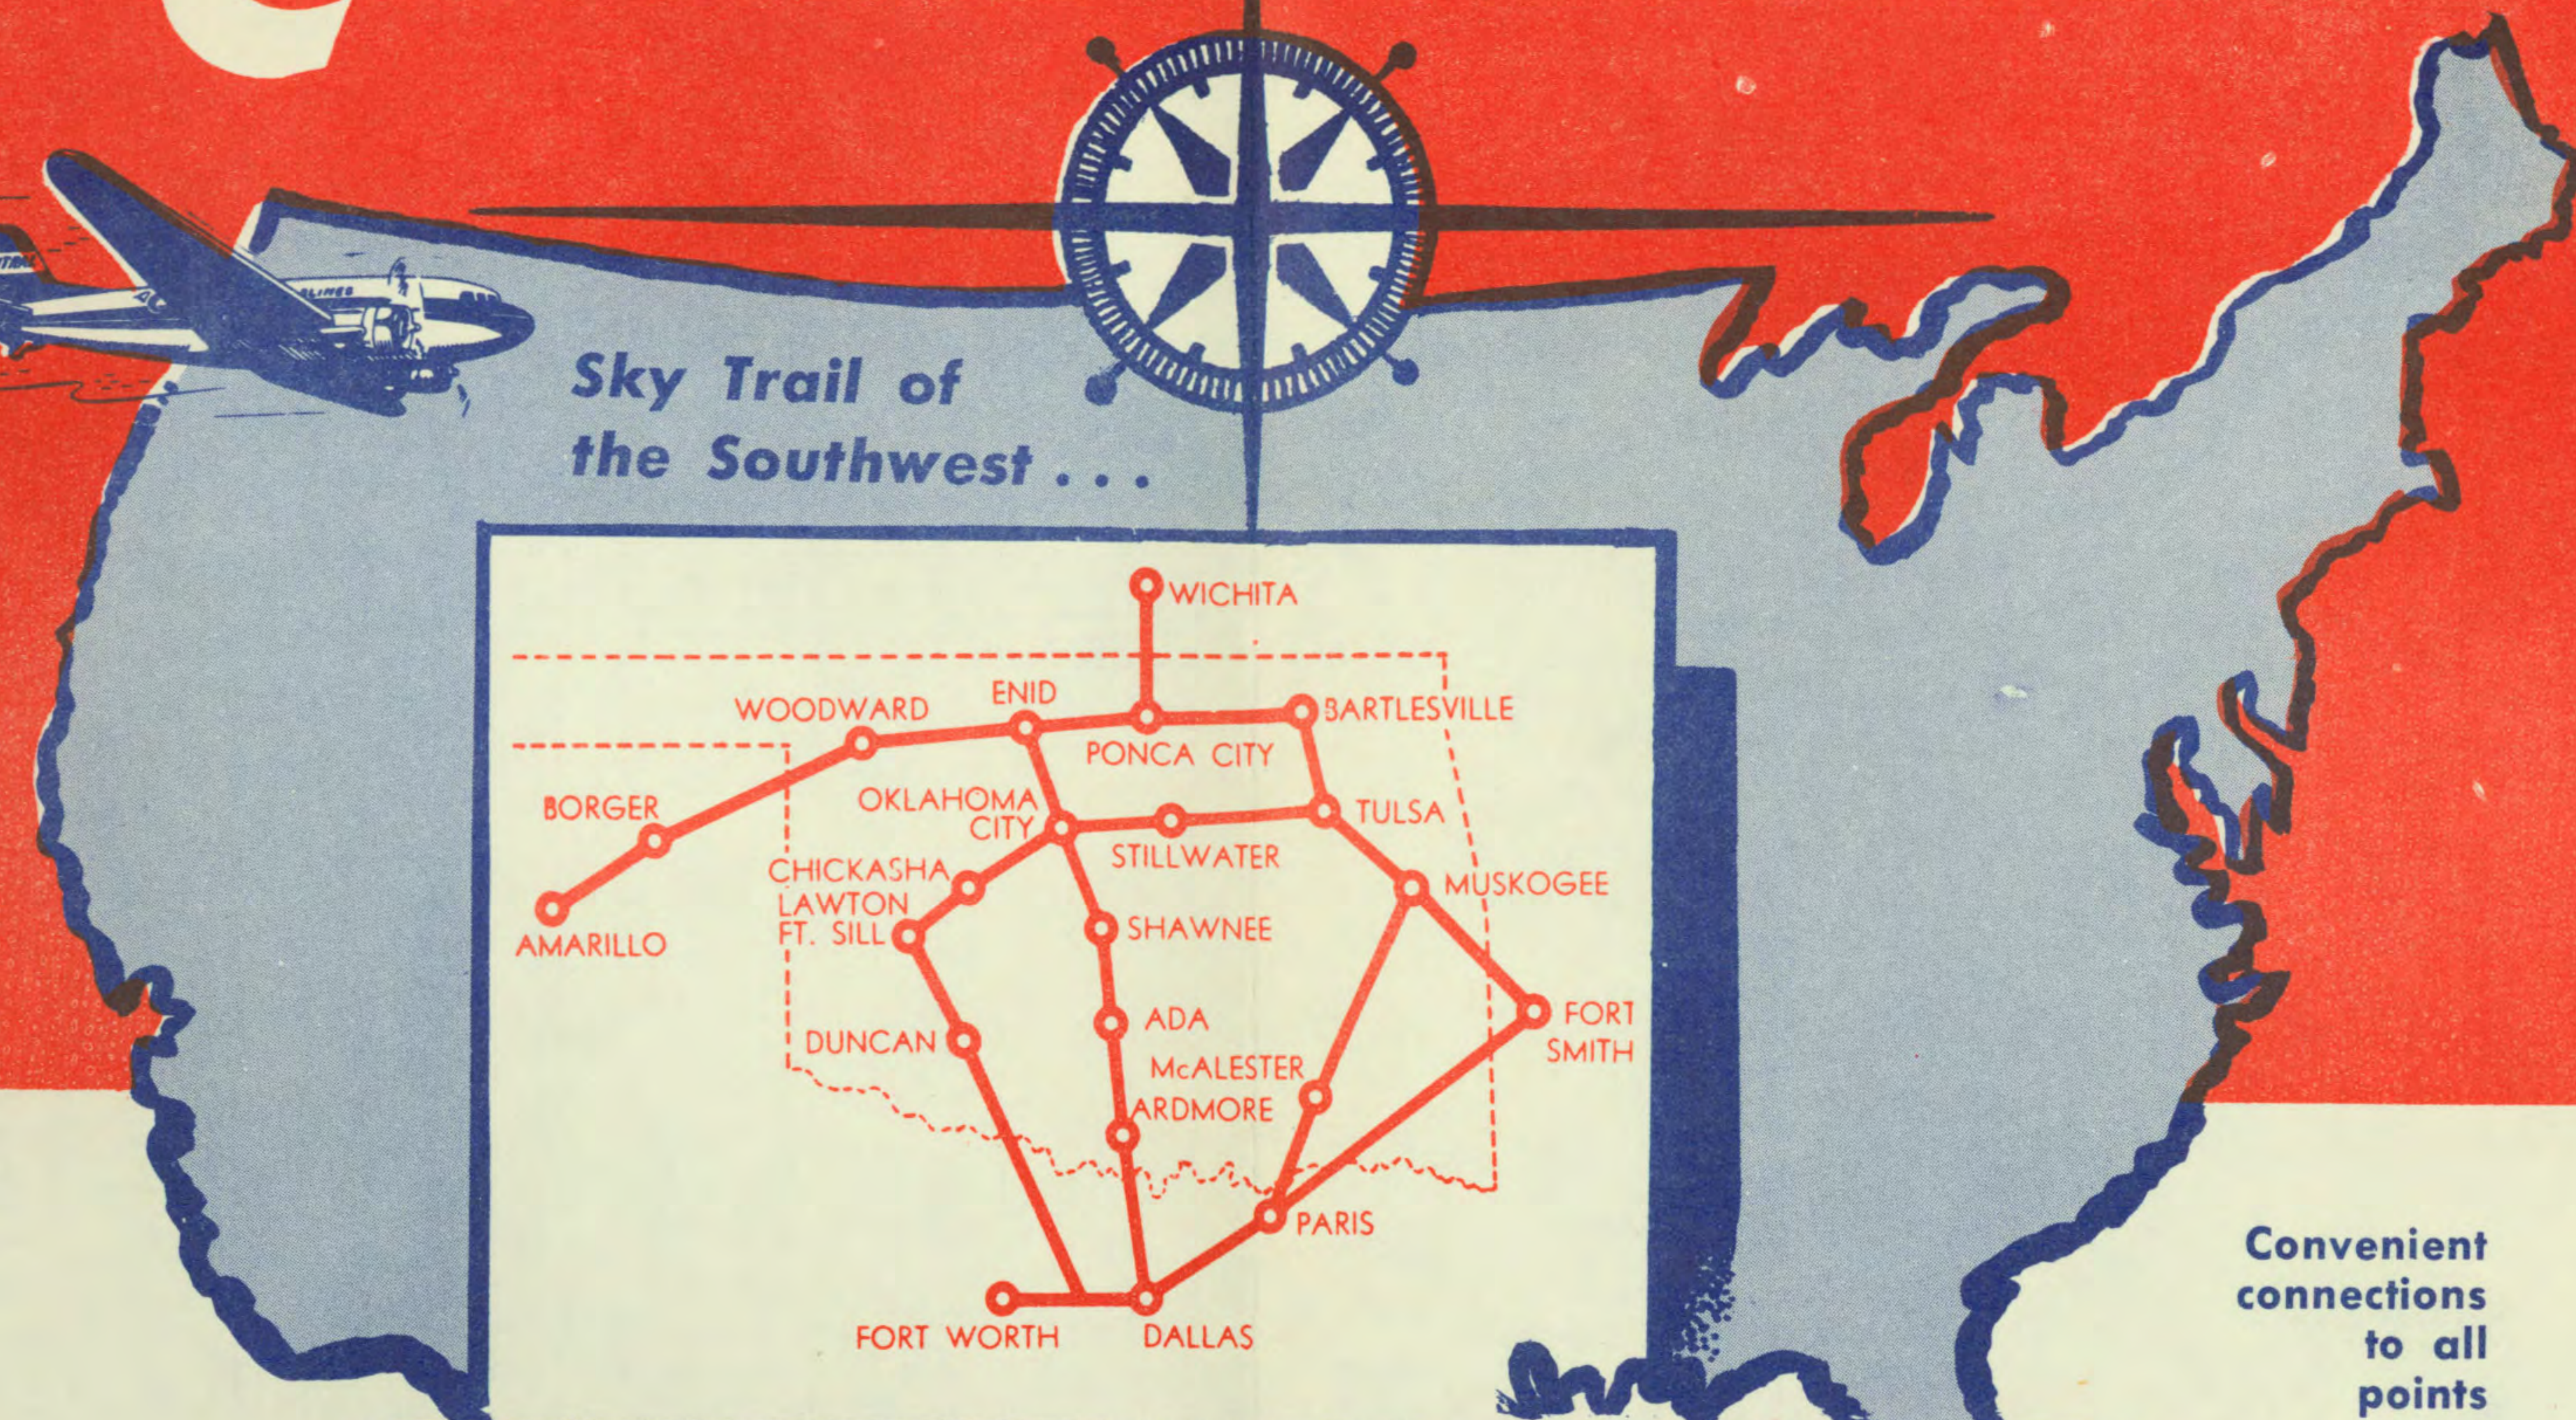

MAY 3, 1954

CENTRAL AIRLINES

TULSA

MUSKOGEE

FORT SMITH

PARIS

DALLAS

FORT WORTH

CENTRAL AIRLINES

Sky Trail of the Southwest...

Convenient connections to all points

RESERVATIONS - INFORMATION

CITY	RESERVATIONS TICKET OFFICE	Miles	Pick-Up Time (a)	Fare
Ada, Okla.	787 Chauncey Field	2	.20	\$.50
Amarillo, Texas	3-5830 Amarillo Air Terminal	10	.45	1.15
Ardmore, Okla.	3-2696 Universal Travel Service			
	141 Gene Autry Air Base	13	.30	1.00
Bartlesville, Okla.	88 Ruth Young Travel Service			
	636 Phillips Field	2	.20	.75
Borger, Texas	360 Kelley World Travel Service			
	4700 Hutchinson County Airport	2	.20	.50
Chickasha, Okla.	3333 Yauch's Travel Service			
	3334 Municipal Airport	4		Metered Taxi
Dallas, Texas	Dixon-2609 Love Field	7	.50	1.00
Duncan, Okla.	580 Halliburton Field	2	.20	.50
Enid, Okla.	478 Woodring Field	6	.25	1.00
Fort Smith, Ark.	Sunset 2-7276 Municipal Airport	5	.20	.75
Fort Worth, Texas	NOrthcliff-8288 Amon Carter Field	19	.55	1.50
	NOrthcliff-8288 Meacham Field	5		Metered Taxi
Lawton, Okla.	8600 Municipal Airport	3 1/2		Metered Taxi
McAlester, Okla.	758 Municipal Airport	3 1/2	.30	1.00
Muskogee, Okla.	Murray 7-4649 Davis Field	8	.30	1.00
Oklahoma City, Okla.	MEIrose 8-5582 Will Rogers Field	9	.35	1.25
Paris, Texas	4-8535 Cox Field	6 1/2	.20	1.25
Ponca City, Okla.	2-1611 Municipal Airport	2 1/2	.15	.75
Shawnee, Okla.	4728 Municipal Airport	4	.15	.50
Stillwater, Okla.	2648 Municipal Airport	4	.20	1.00
Tulsa, Okla.	8-4550 Municipal Airport	9	.30	1.15
Wichita, Kan.	2-4179 Whitehall 3-3275 Municipal Airport	7	.50	1.25
Woodward, Okla.	1700 Siefkes Travel Service			
	1700 West Woodward Airport	7 1/2		Metered Taxi