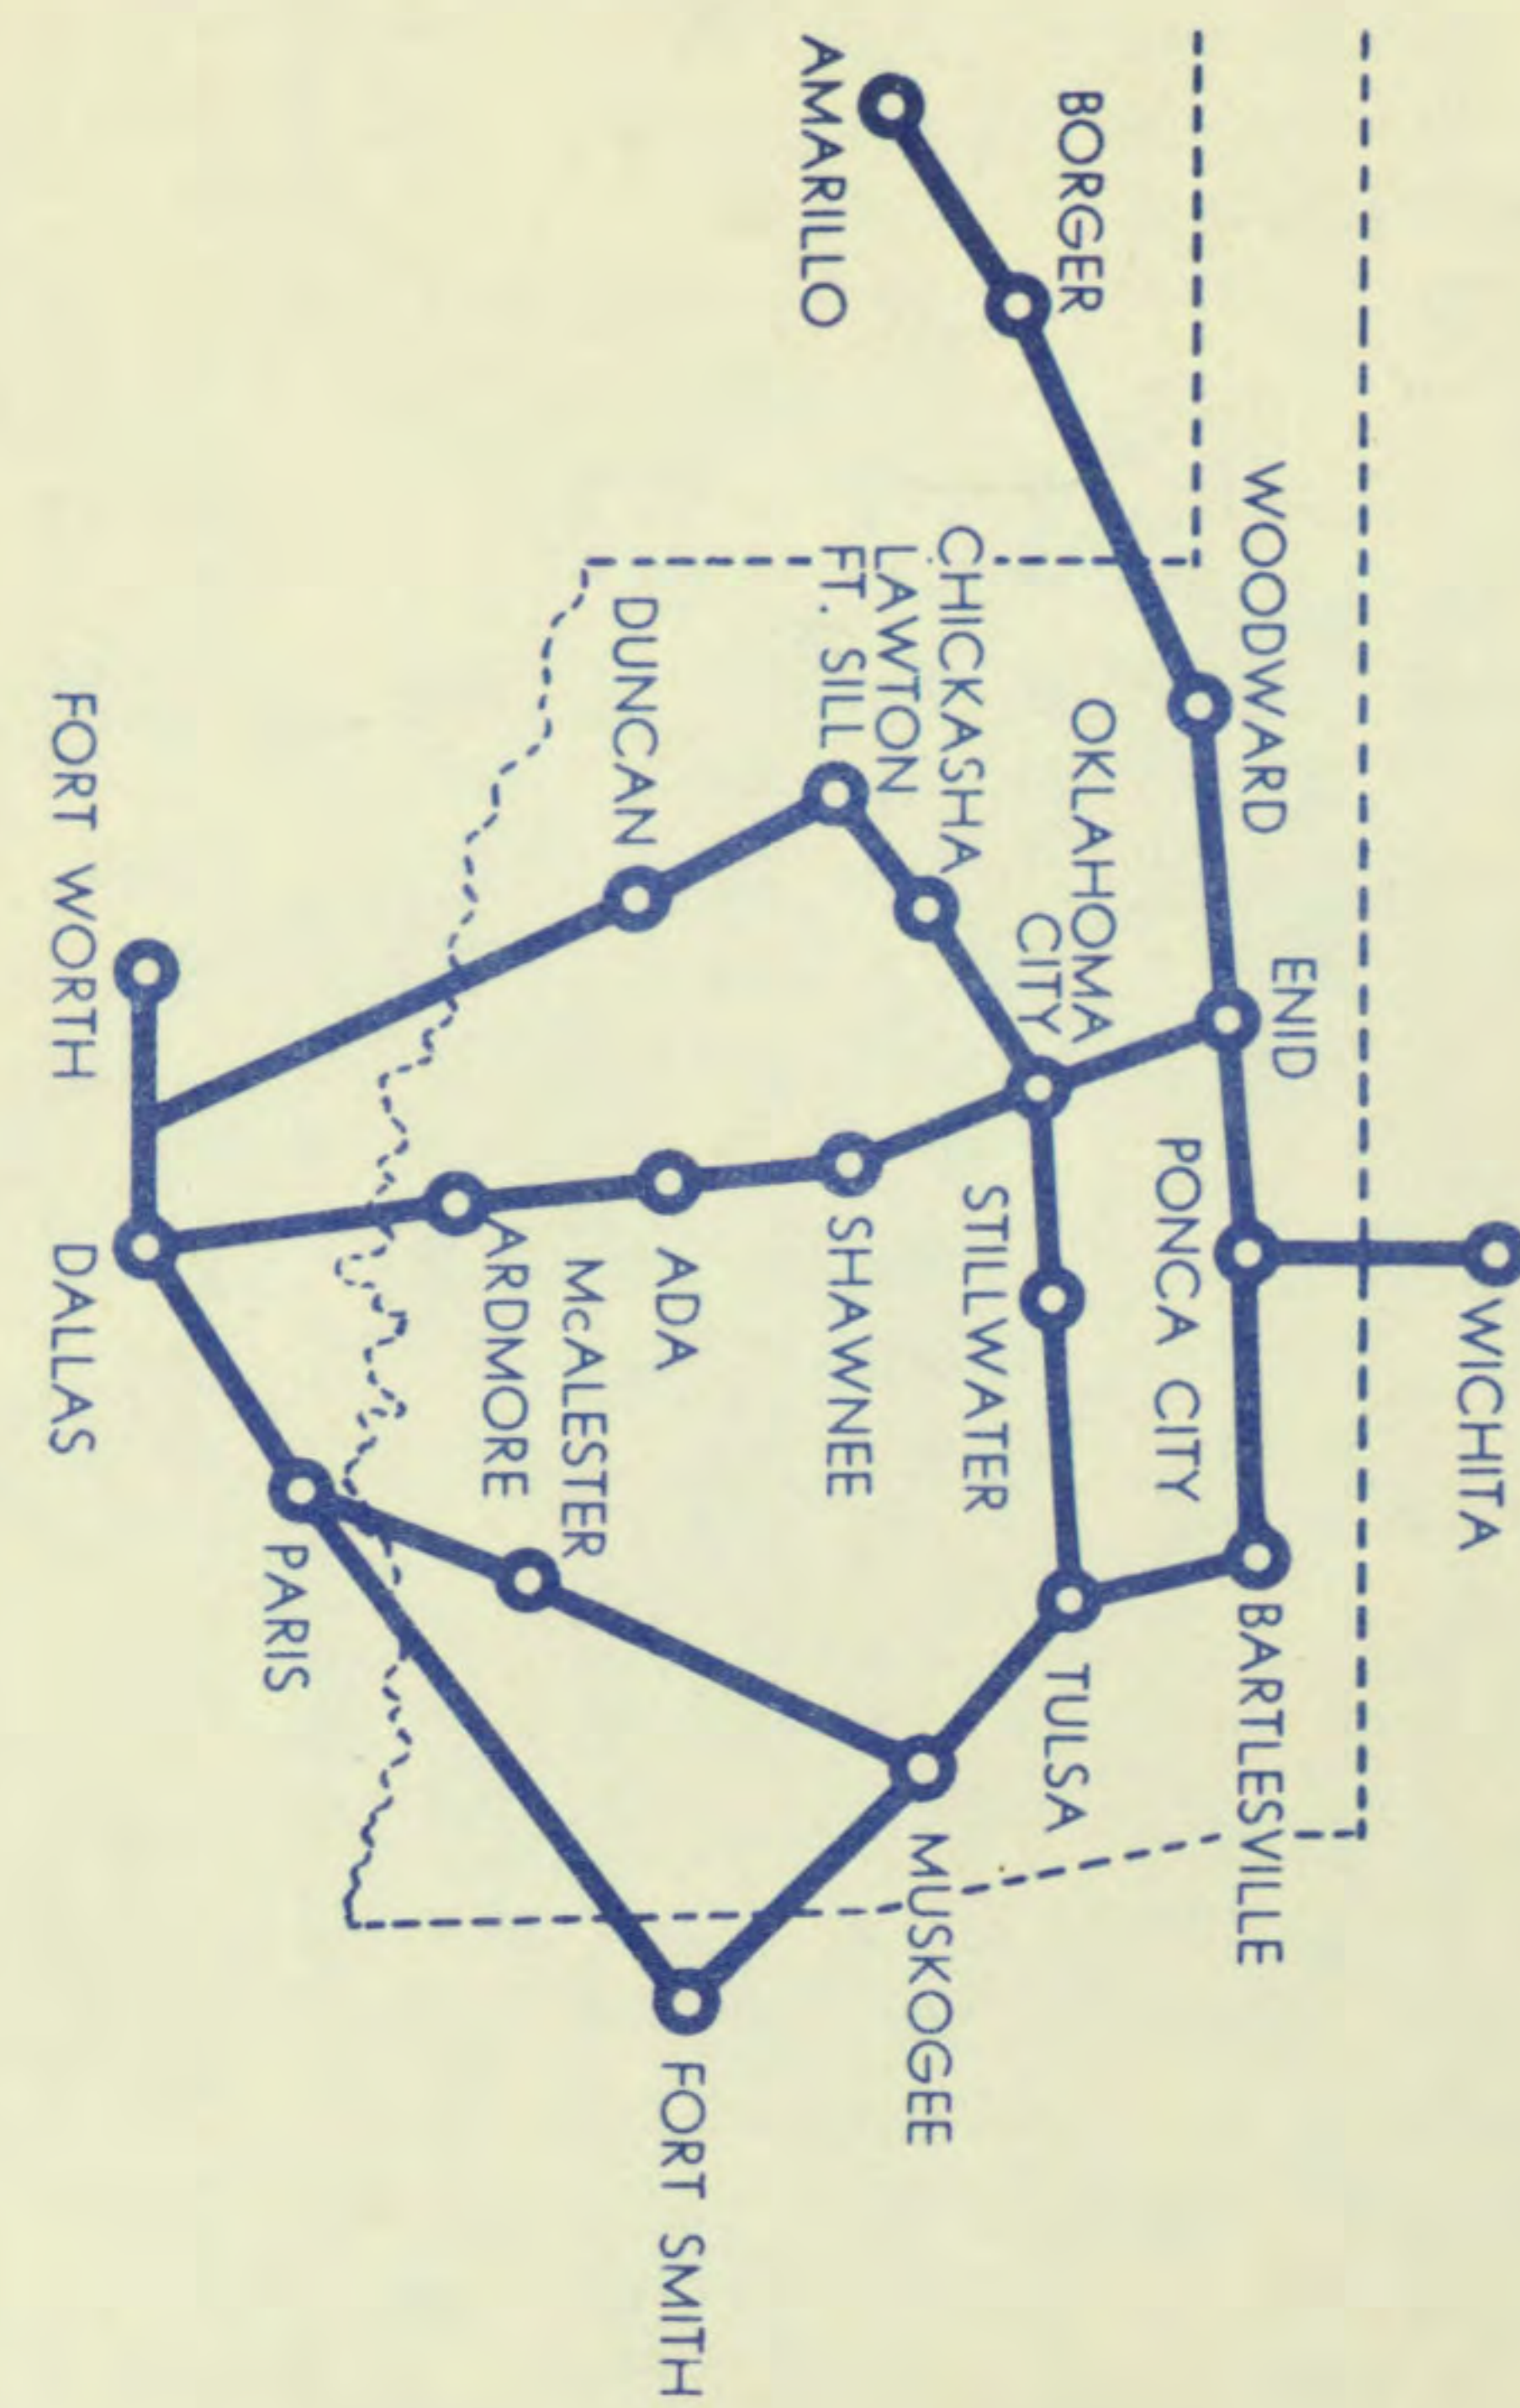

MAY 3, 1954

CENTRAL AIRLINES

CENTRAL AIRLINES NOW SERVES FORT SMITH, ARKANSAS
(The Home of Camp Chaffee)