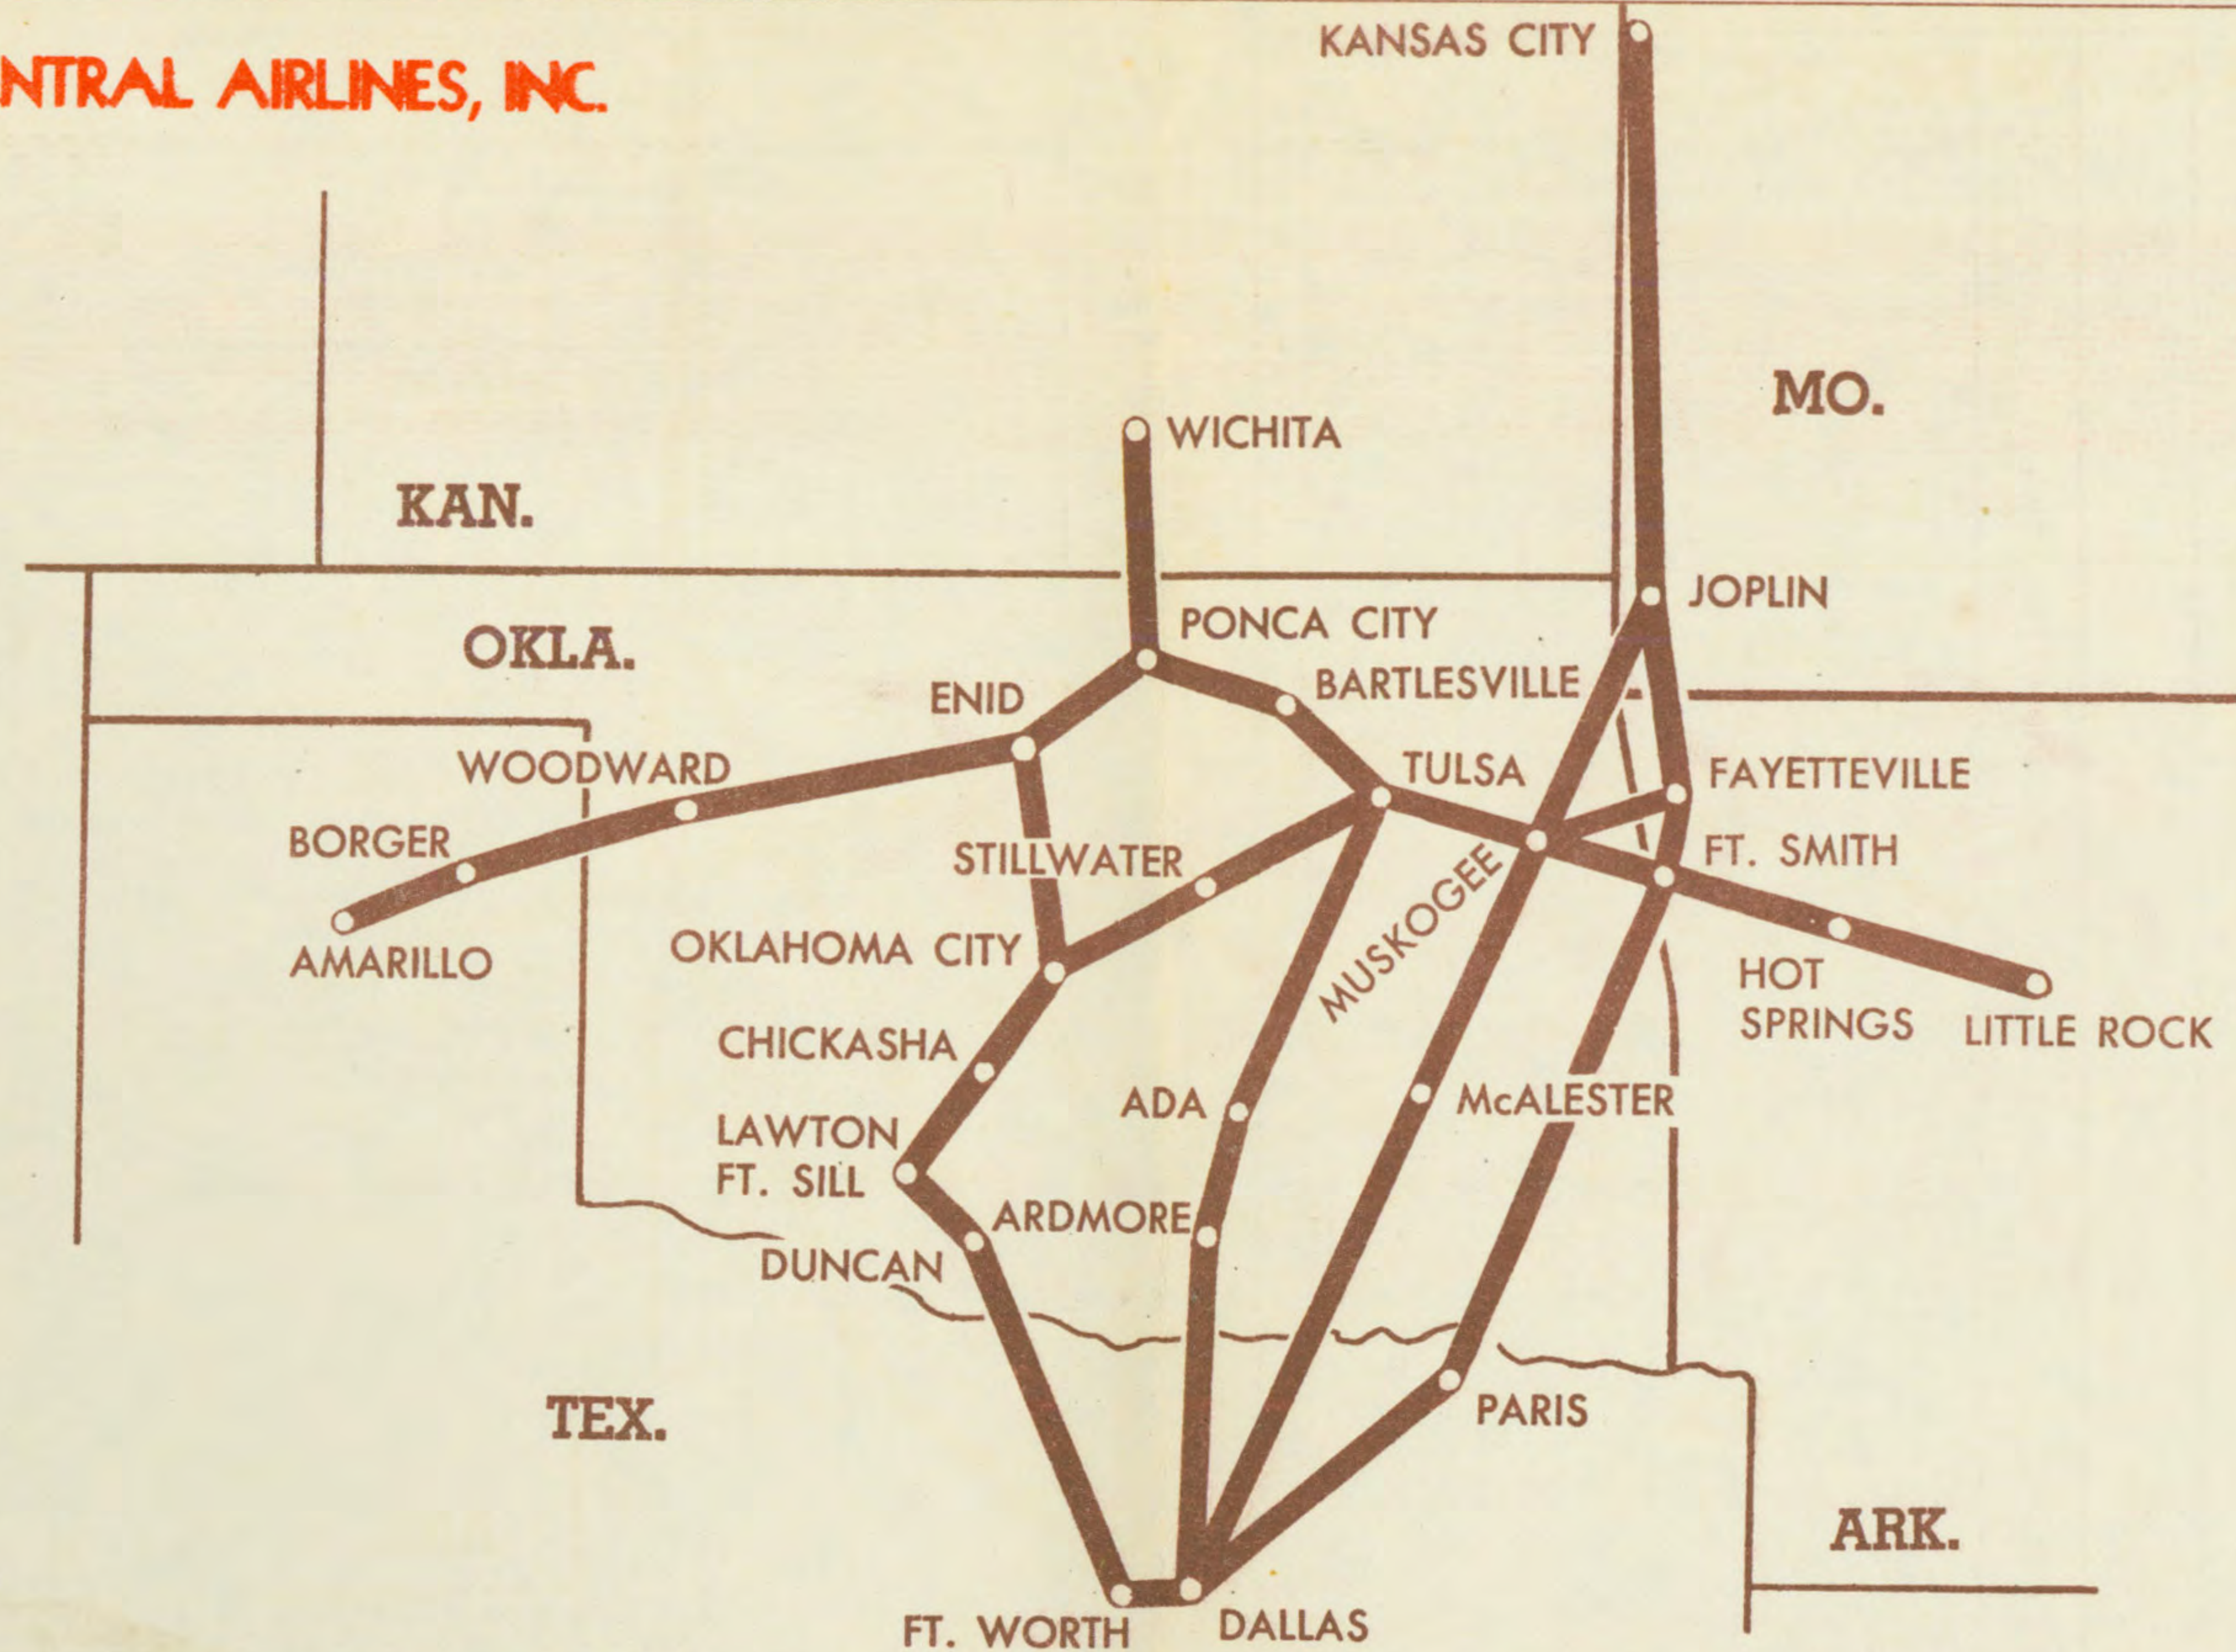

Fly to
5

New CITIES **WITH** **Central**

new service to:
FT. SMITH
MUSKOGEE

KANSAS CITY
JOPLIN
FAYETTEVILLE
HOT SPRINGS
LITTLE ROCK

CENTRAL AIRLINES SALUTES KANSAS CITY — JOPLIN — FAYETTEVILLE
HOT SPRINGS & LITTLE ROCK
We are proud to add these five new cities to the expanding routes of Central Airlines.

With this expansion we are providing excellent commuter service on a twice daily basis, between most of these cities. Through our excellent connections at Kansas City and Little Rock we are improving service to more distant points.

We call your attention to these new services and invite you to use them when traveling in this area — Remember, we are "Flying Your Way Every Day."

Keith Kahle
President, Central Airlines

Cordially,

32-

Station Manager
Braniff Airways, Inc.
Municipal Airport
Des Moines, Iowa

Sec. 34.66 P.L.&R.
U. S. POSTAGE
PAID
Permit No. 1691
Fort Worth, Texas

CENTRAL AIRLINES, INC.