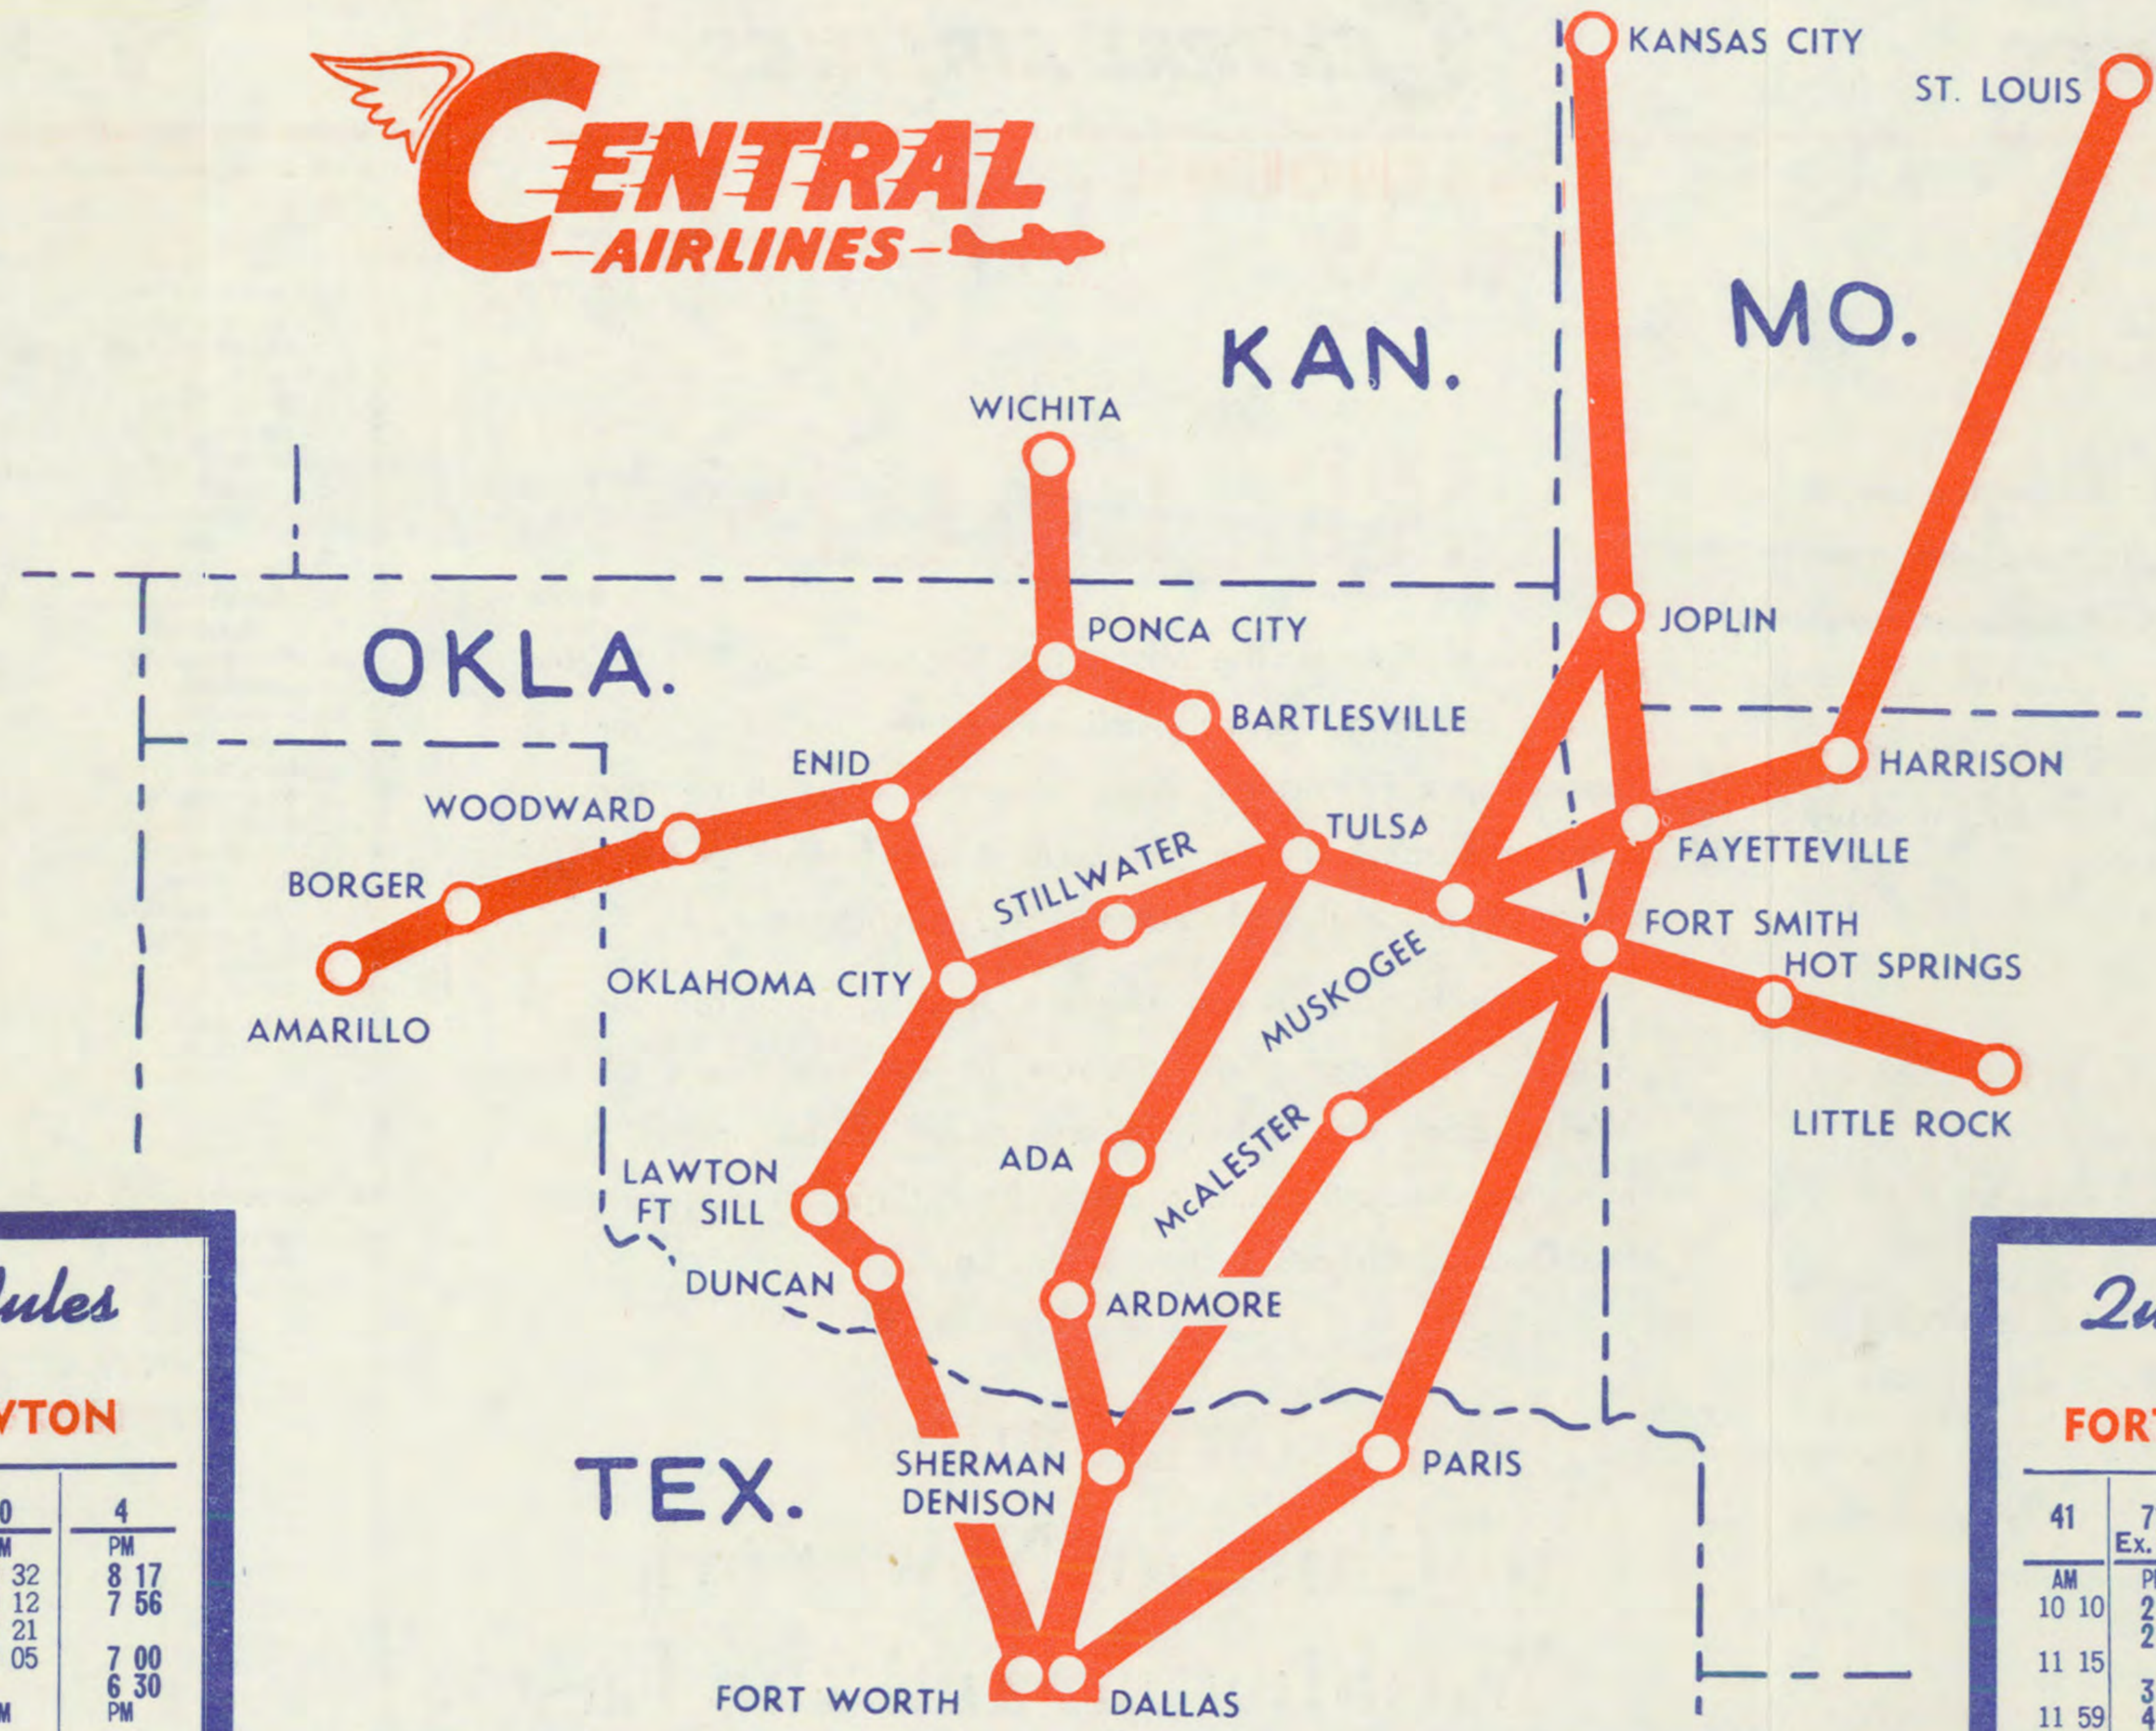

TABLE 2 **EASTBOUND**

Read Down	51 Ex. Su.	53	33
	AM	PM	PM
Amarillo (CST) Lv			
BORGER BORGER Ar			
BORGER BORGER Lv			
WOODWARD WOODWARD Ar			
WOODWARD WOODWARD Lv			
ENID ENID Ar			
ENID ENID Lv			
PONCA CITY PONCA CITY Ar			
PONCA CITY PONCA CITY Lv			
BARTLESVILLE BARTLESVILLE Ar			
BARTLESVILLE BARTLESVILLE Lv			
Tulsa Ar			
Tulsa Lv			
MUSKOGEE MUSKOGEE Ar			
MUSKOGEE MUSKOGEE Lv			
FAYETTEVILLE FAYETTEVILLE Ar			
FAYETTEVILLE FAYETTEVILLE Lv			
Fort Smith Ar			
Fort Smith Lv			
HOT SPRINGS HOT SPRINGS Ar			
HOT SPRINGS HOT SPRINGS Lv			
Little Rock (CST) Ar			
Little Rock (CST) Lv			

Quick Reference Schedules

FORT WORTH—DALLAS—LAWTON

31	3	Read Down	Read Up	20	4
PM	PM			AM	PM
1 14	7 00	Lv LAWTON-FT. SILL	Ar	10 32	8 17
1 34	7 21	Lv DUNCAN	Ar	10 12	7 56
2 25	8 17	Ar FORT WORTH	Lv	9 21	
2 41	8 33	Ar DALLAS	Lv	9 05	7 00
		Ar FORT WORTH	Lv		6 30

LAWTON—OKLA. CITY—TULSA

31	3	Read Down	Read Up	20	4
AM	PM			AM	PM
11 25		Lv TULSA	Ar		10 06
12 01		Lv STILLWATER	Ar		9 34
12 35	6 20	Lv OKLAHOMA CITY	Ar	11 09	8 53
1 11	6 56	Ar LAWTON-FT. SILL	Lv	10 36	8 20

FORT WORTH—DALLAS—SHERMAN

11 Ex. Su.	71 Ex. Su.	Read Down	Read Up	10 Ex. Su.	56 Ex. Su.
AM	PM			AM	PM
8 12	3 34	Lv SHERMAN-DENISON	Ar	9 21	3 26
8 38	4 00	Ar DALLAS	Lv	8 55	3 00
8 54	4 16	Ar FORT WORTH	Lv	8 39	2 30

EXPLANATIONS OF ABBREVIATIONS
AM—Light Face Type. Ar—Arrive. Lv—Leave
PM—Bold Face Type. CAL—Continental
CEN—Central Airlines DAL—Delta
AAL—American EAL—Eastern
BNF—Braniff TWA—Trans World

TABLE 3 **WESTBOUND**

Read Down	52 Ex. Su.	54	56	66
	AM	PM	PM	PM
Little Rock (CST) Lv	8 45	3 45		
HOT SPRINGS HOT SPRINGS Ar	9 14	4 14		
HOT SPRINGS HOT SPRINGS Lv	9 17	4 17		
Fort Smith Ar	10 02	5 02		
Fort Smith Lv	10 07	5 07		
FAYETTEVILLE FAYETTEVILLE Ar	10 33	5 44		
FAYETTEVILLE FAYETTEVILLE Lv	10 36	5 47		
MUSKOGEE MUSKOGEE Ar	11 10			
MUSKOGEE MUSKOGEE Lv	11 13			
Tulsa Ar	11 37			
Tulsa Lv				
BARTLESVILLE BARTLESVILLE Ar				
BARTLESVILLE BARTLESVILLE Lv				
PONCA CITY PONCA CITY Ar				
PONCA CITY PONCA CITY Lv				
ENID ENID Ar				
ENID ENID Lv				
WOODWARD WOODWARD Ar				
WOODWARD WOODWARD Lv				
BORGER BORGER Ar				
BORGER BORGER Lv				
Amarillo (CST) Ar				
Amarillo (CST) Lv				

Quick Reference Schedules

FORT WORTH—DALLAS—FT. SMITH

41	71 Ex. Su.	43	Read Down	Read Up	42	56 Ex. Su.	44
AM	PM	PM			AM	PM	PM
10 10	2 05	7 35	Lv FT. SMITH	Ar	8 33	4 49	6 08
11 15	2 49	8 40	Lv McALESTER	Ar	4 10		
			Lv PARIS	Lv	7 42		5 17
11 59	3 34	9 24	Ar SHERMAN-DENISON	Lv	6 55	3 29	4 30
12 15	4 16	9 40	Ar DALLAS	Lv	6 39	2 30	4 14
			Ar FORT WORTH	Lv			

FT. SMITH—JOPLIN—KANSAS CITY

41	43	Read Down	Read Up	42	54
AM	PM			AM	PM
7 40	4 45	Lv KANSAS CITY	Ar	11 12	7 25
8 46	5 51	Lv JOPLIN	Lv	10 15	6 28
	6 52	Lv MUSKOGEE	Lv	9 23	
9 28	7 21	Ar FAYETTEVILLE	Lv	8 48	5 47
9 54		Ar FT. SMITH	Lv		5 18

FT. SMITH—LITTLE ROCK

51 Ex. Su.	53	Read Down	Read Up	52 Ex. Su.	54
AM	PM			AM	PM
7 09	1 49	Lv FT. SMITH	Ar	10 02	5 02
7 58	2 38	Lv HOT SPRINGS	Lv	9 17	4 17
8 25	3 05	Ar LITTLE ROCK	Lv	8 45	3 45

EXPLANATION OF SYMBOLS
c—Connecting Central Airlines flight.
x—Does not serve Woodward on Sunday.
⊕—Service to Harrison, Ark. will be inaugurated as soon as airport improvements, now in process, are completed.

Connections at **DALLAS** with other airlines and **CENTRAL AIRLINES** schedules **NORTHBOUND**

TABLE 4