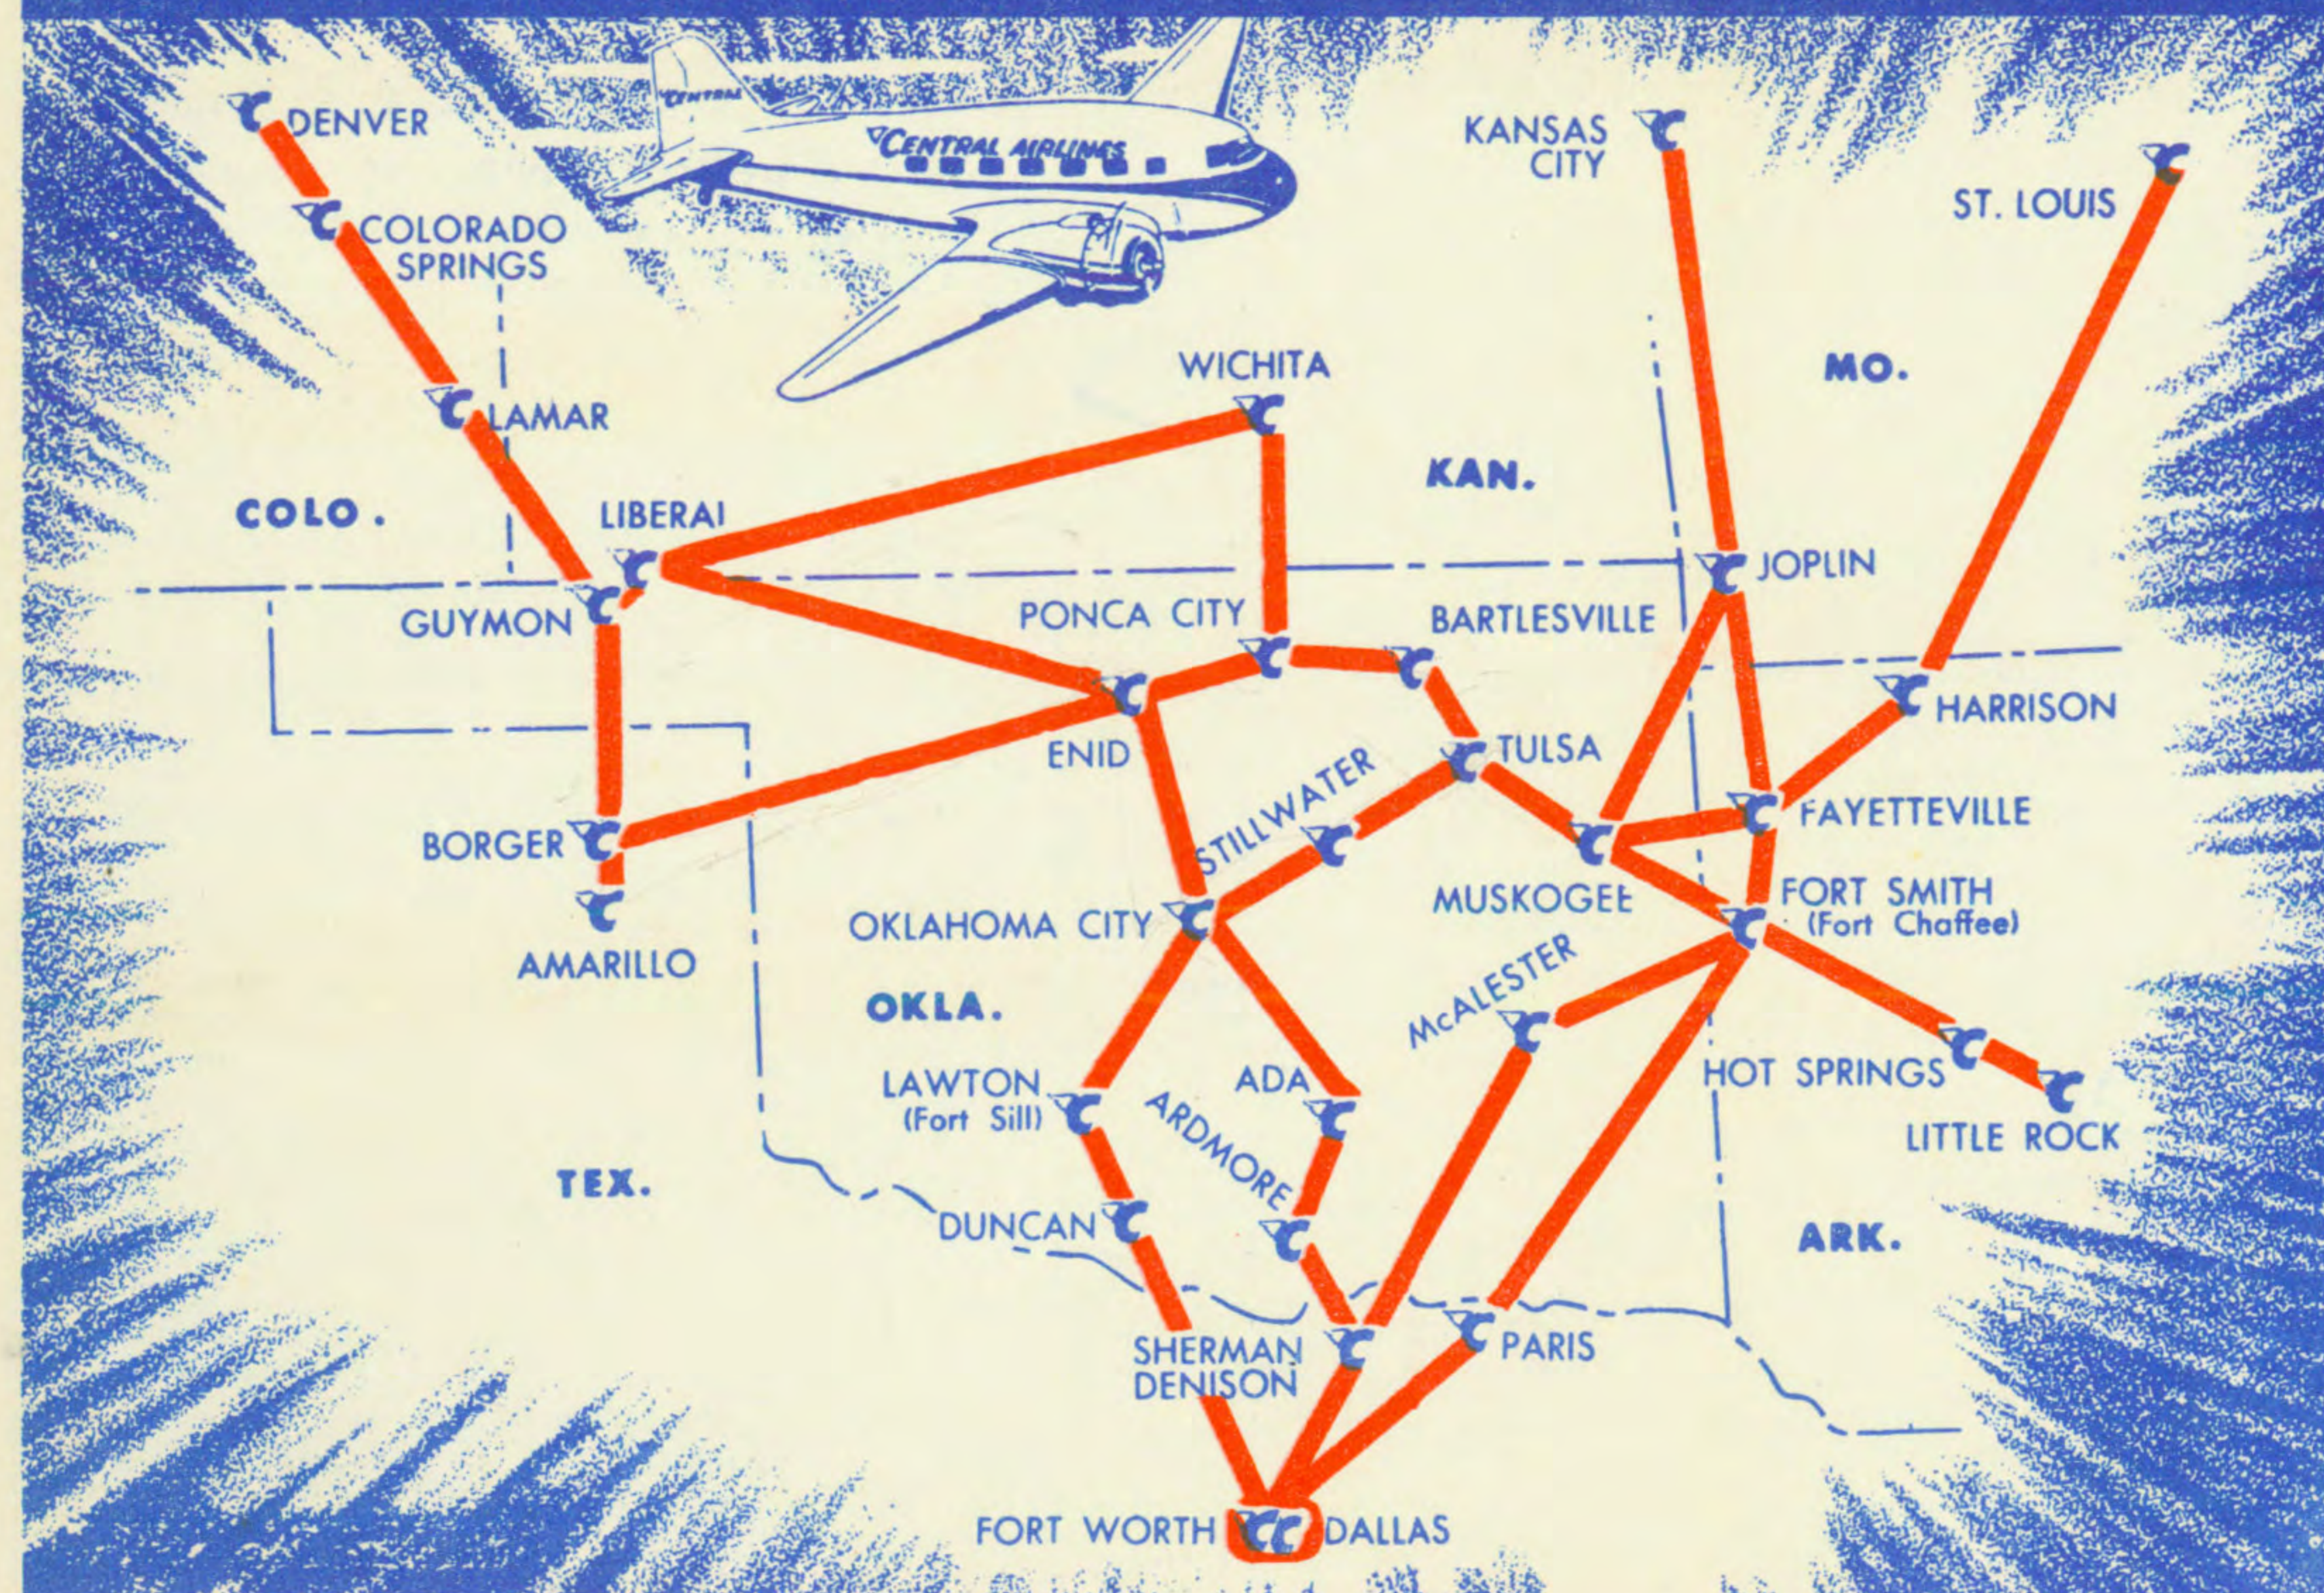

1/2 FARE FAMILY PLAN

Take the family along! Dad pays full one-way fare—Mom and all the children under age 22 pay half fare. Family fares are good on flights departing between Monday noon and Thursday noon.

CHILDREN'S FARE

Children under 12 years are always carried half fare, one child under 2 years free with each adult fare. Children 8 years of age or older may travel unaccompanied.

ROUNDTrip DISCOUNTS

Wherever you're going, buy your return ticket before beginning your trip. This saves you 10% on the return portion. If you don't know when you will be returning ask the agent to leave the return portion "open".

CONDENSED SCHEDULES — For your convenience

CREDIT CARDS

DALLAS—FT. SMITH Leave 6 55a 12 30p 4 30p 8 50p Arrive 8 36a 2 10p 6 11p 10 31p Ex.Sa.Su.	DENVER—COLO. SPRINGS Leave 5 30p Arrive 6 02p Ex.Sa.	FT. SMITH—ST. LOUIS Leave 8 00a 2 29p Arrive 10 31a 6 00p
FT. SMITH—DALLAS Leave 11 10a 2 50p 6 24p 9 30p Arrive 12 56p 4 52p 8 10p 11 16p Ex.Sa.Su.	COLO. SPRINGS—DENVER Leave 11 24a Arrive 11 54a Ex.Su.	ST. LOUIS—FT. SMITH Leave 12 01p 6 40p Arrive 2 31p 9 10p
DALLAS—OKLA. CITY Leave 8 45a Ex.Su. 5 55p Arrive 10 39a 3 30p 8 03p	DALLAS—LAWTON Leave 8 45a 5 55p Arrive 10 02a 7 26p	FT. SMITH—L. ROCK Leave 1 25p 6 30p Arrive 2 41p 7 46p
OKLA. CITY—DALLAS Leave 12 55p Ex.Su. 6 10p Arrive 3 01p 6 58p 8 07p	LAWTON—DALLAS Leave 1 34p 6 50p Arrive 3 01p 8 07p	L. ROCK—FT. SMITH Leave 3 30p 8 30p Arrive 4 47p 9 47p
KANSAS CITY—FT. SMITH Leave 8 15a 4 00p Arrive 10 49a 6 14p	KANSAS CITY—L. ROCK Leave 4 00p Arrive 7 46p	WICHITA—TULSA Leave 9 45a Ex.Sa. 2 16p Arrive 11 14a 4 05p
FT. SMITH—KANSAS CITY Leave 8 50a 5 03p Arrive 11 12a 7 10p	L. ROCK—KANSAS CITY Leave 3 30p Arrive 7 10p	TULSA—WICHITA Leave 6 55p Arrive 8 25p
KANSAS CITY—JOPLIN Leave 8 15a 4 00p Arrive 9 16a 5 01p	CENTRAL HAS THE ONLY MORNING SERVICE Leave Tulsa 7 05a Ex.Su. 10 31a Arrive Amarillo	
JOPLIN—KANSAS CITY Leave 10 15a 6 13p Arrive 11 12a 7 10p	TULSA - AMARILLO Leave Amarillo 1 00p Ex.Sa. 4 05p Arrive Tulsa	

Whether you fly once a month or commute daily, Central has an air travel credit plan to suit your needs. Inquire at any Central office or ask the stewardess aboard your flight for information and application blanks.

About Our Connections

Central schedules are designed to provide maximum connecting service with other air lines. Whether you are going across the state, across the nation, or around the world—let Central arrange your COMPLETE itinerary. You will save time and money.