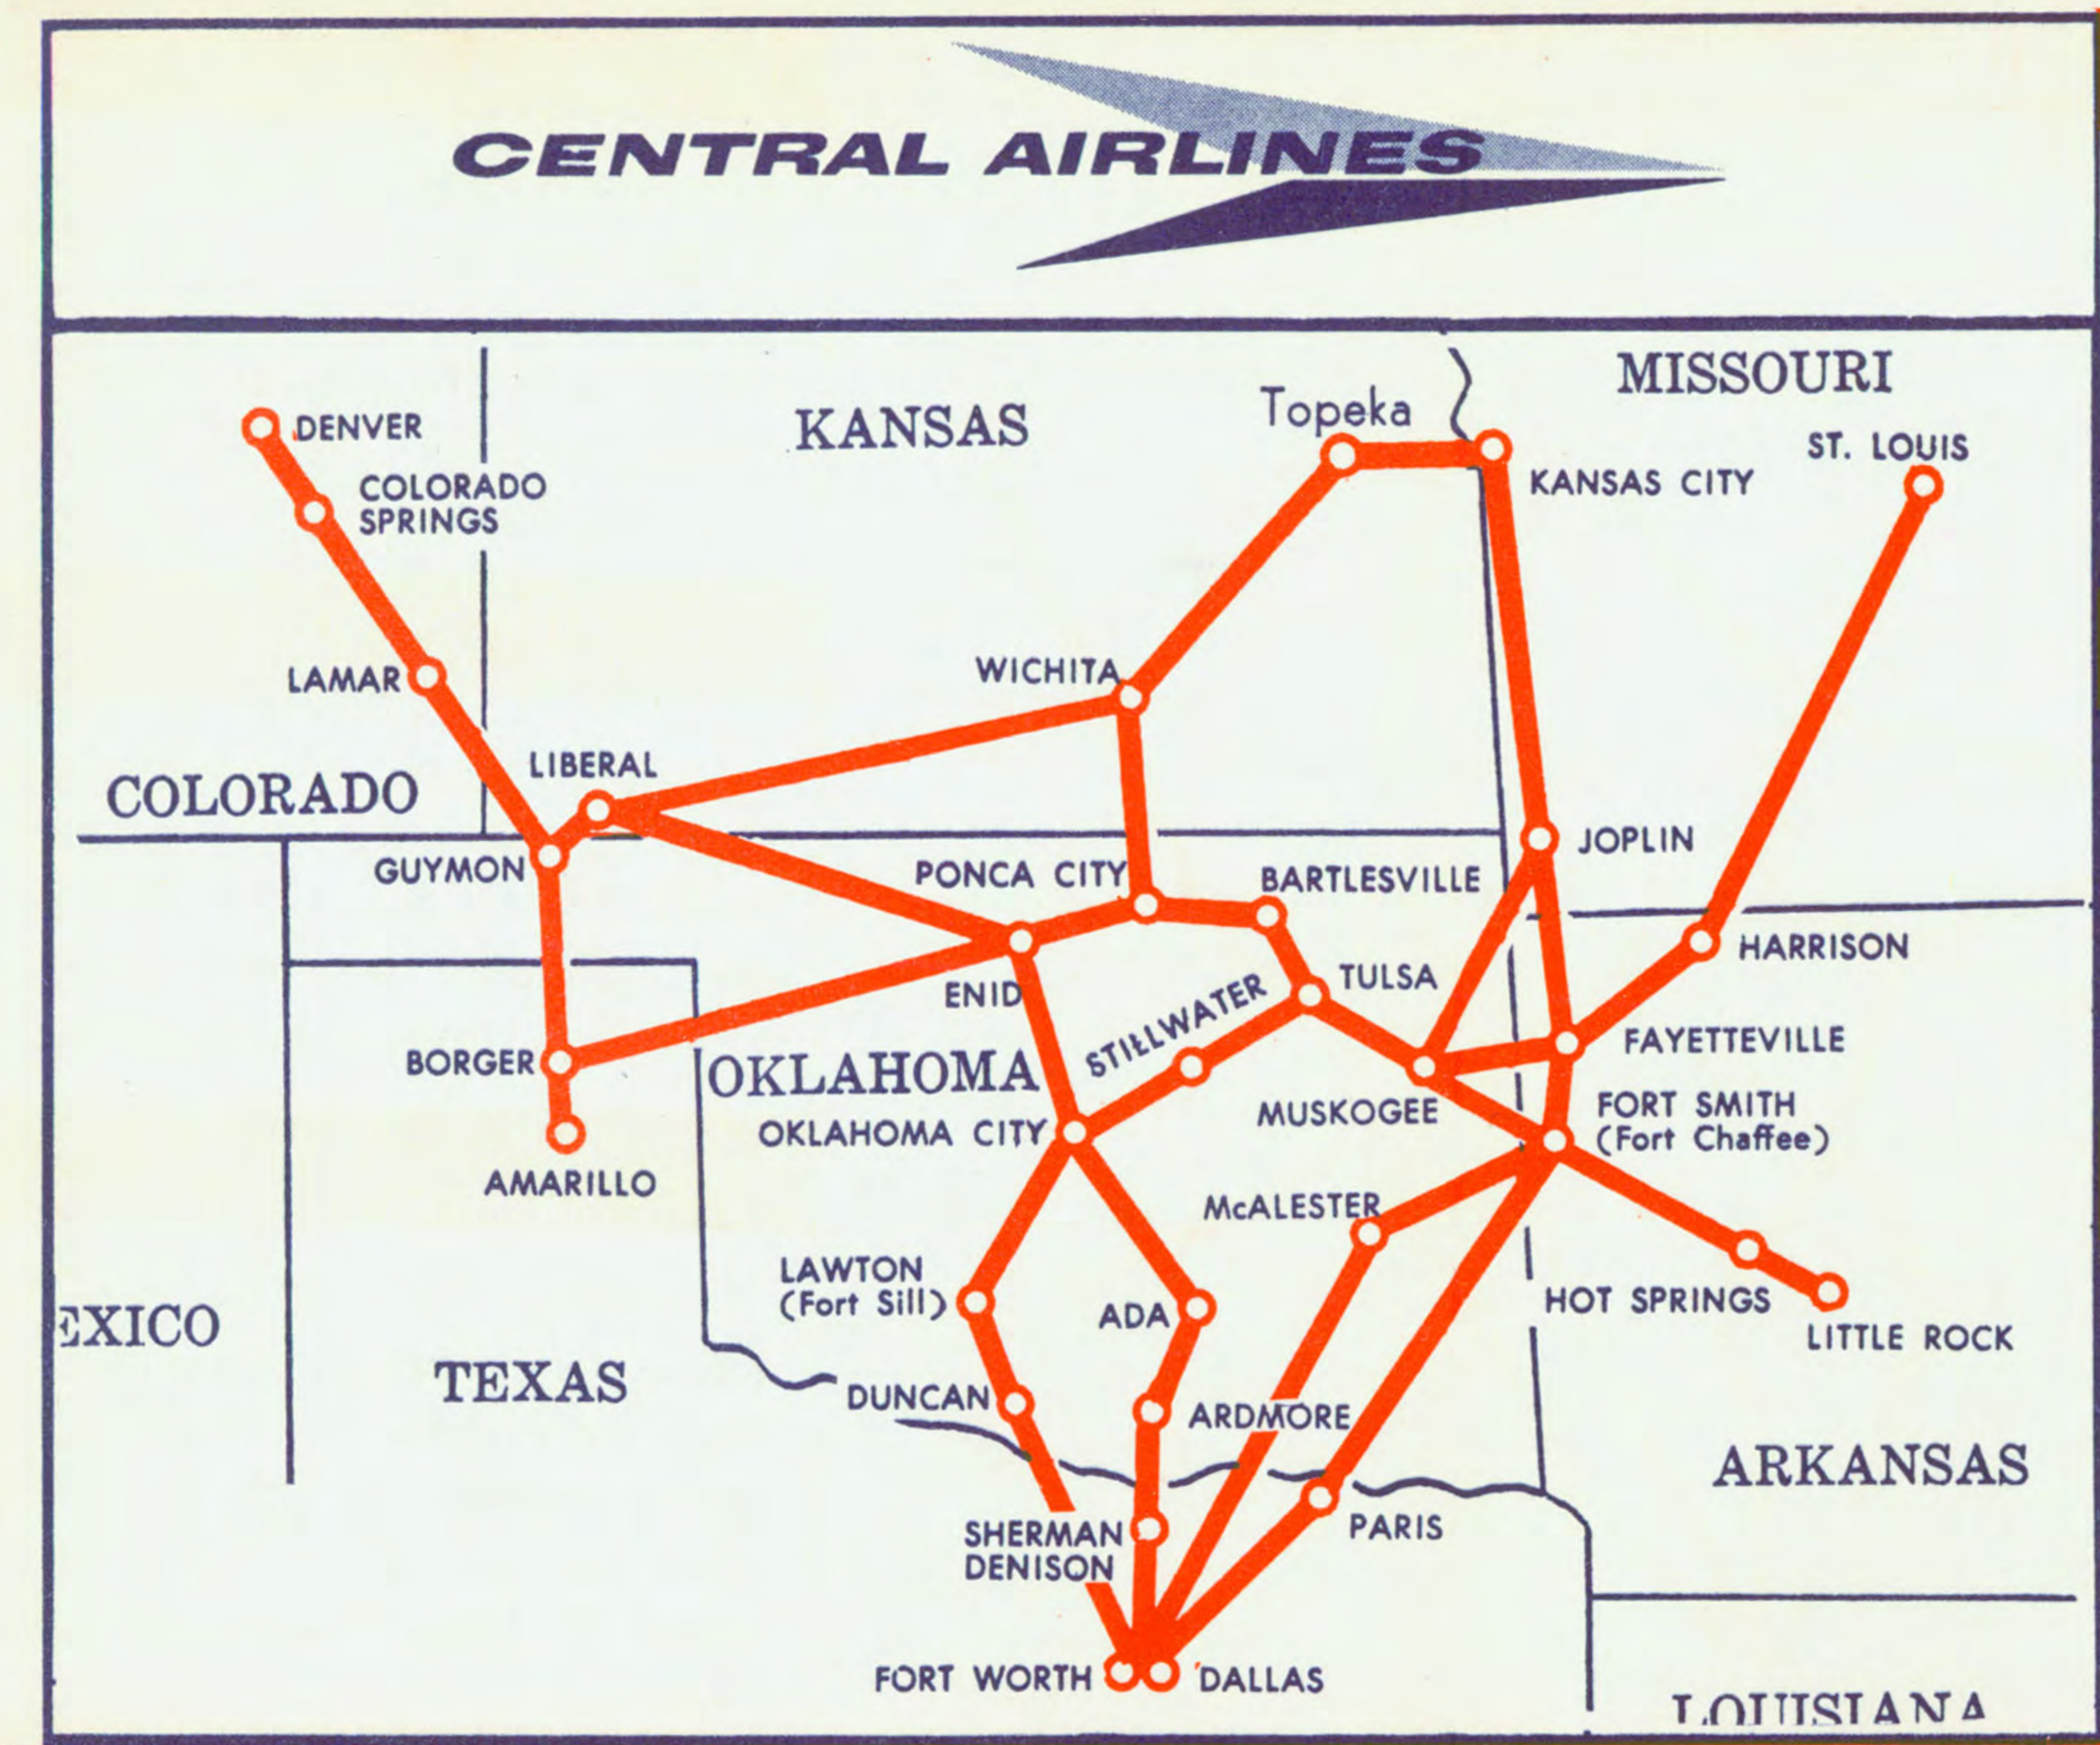

**CHARTER A CENTRALINER
FOR YOUR
FOOTBALL PARTY!**