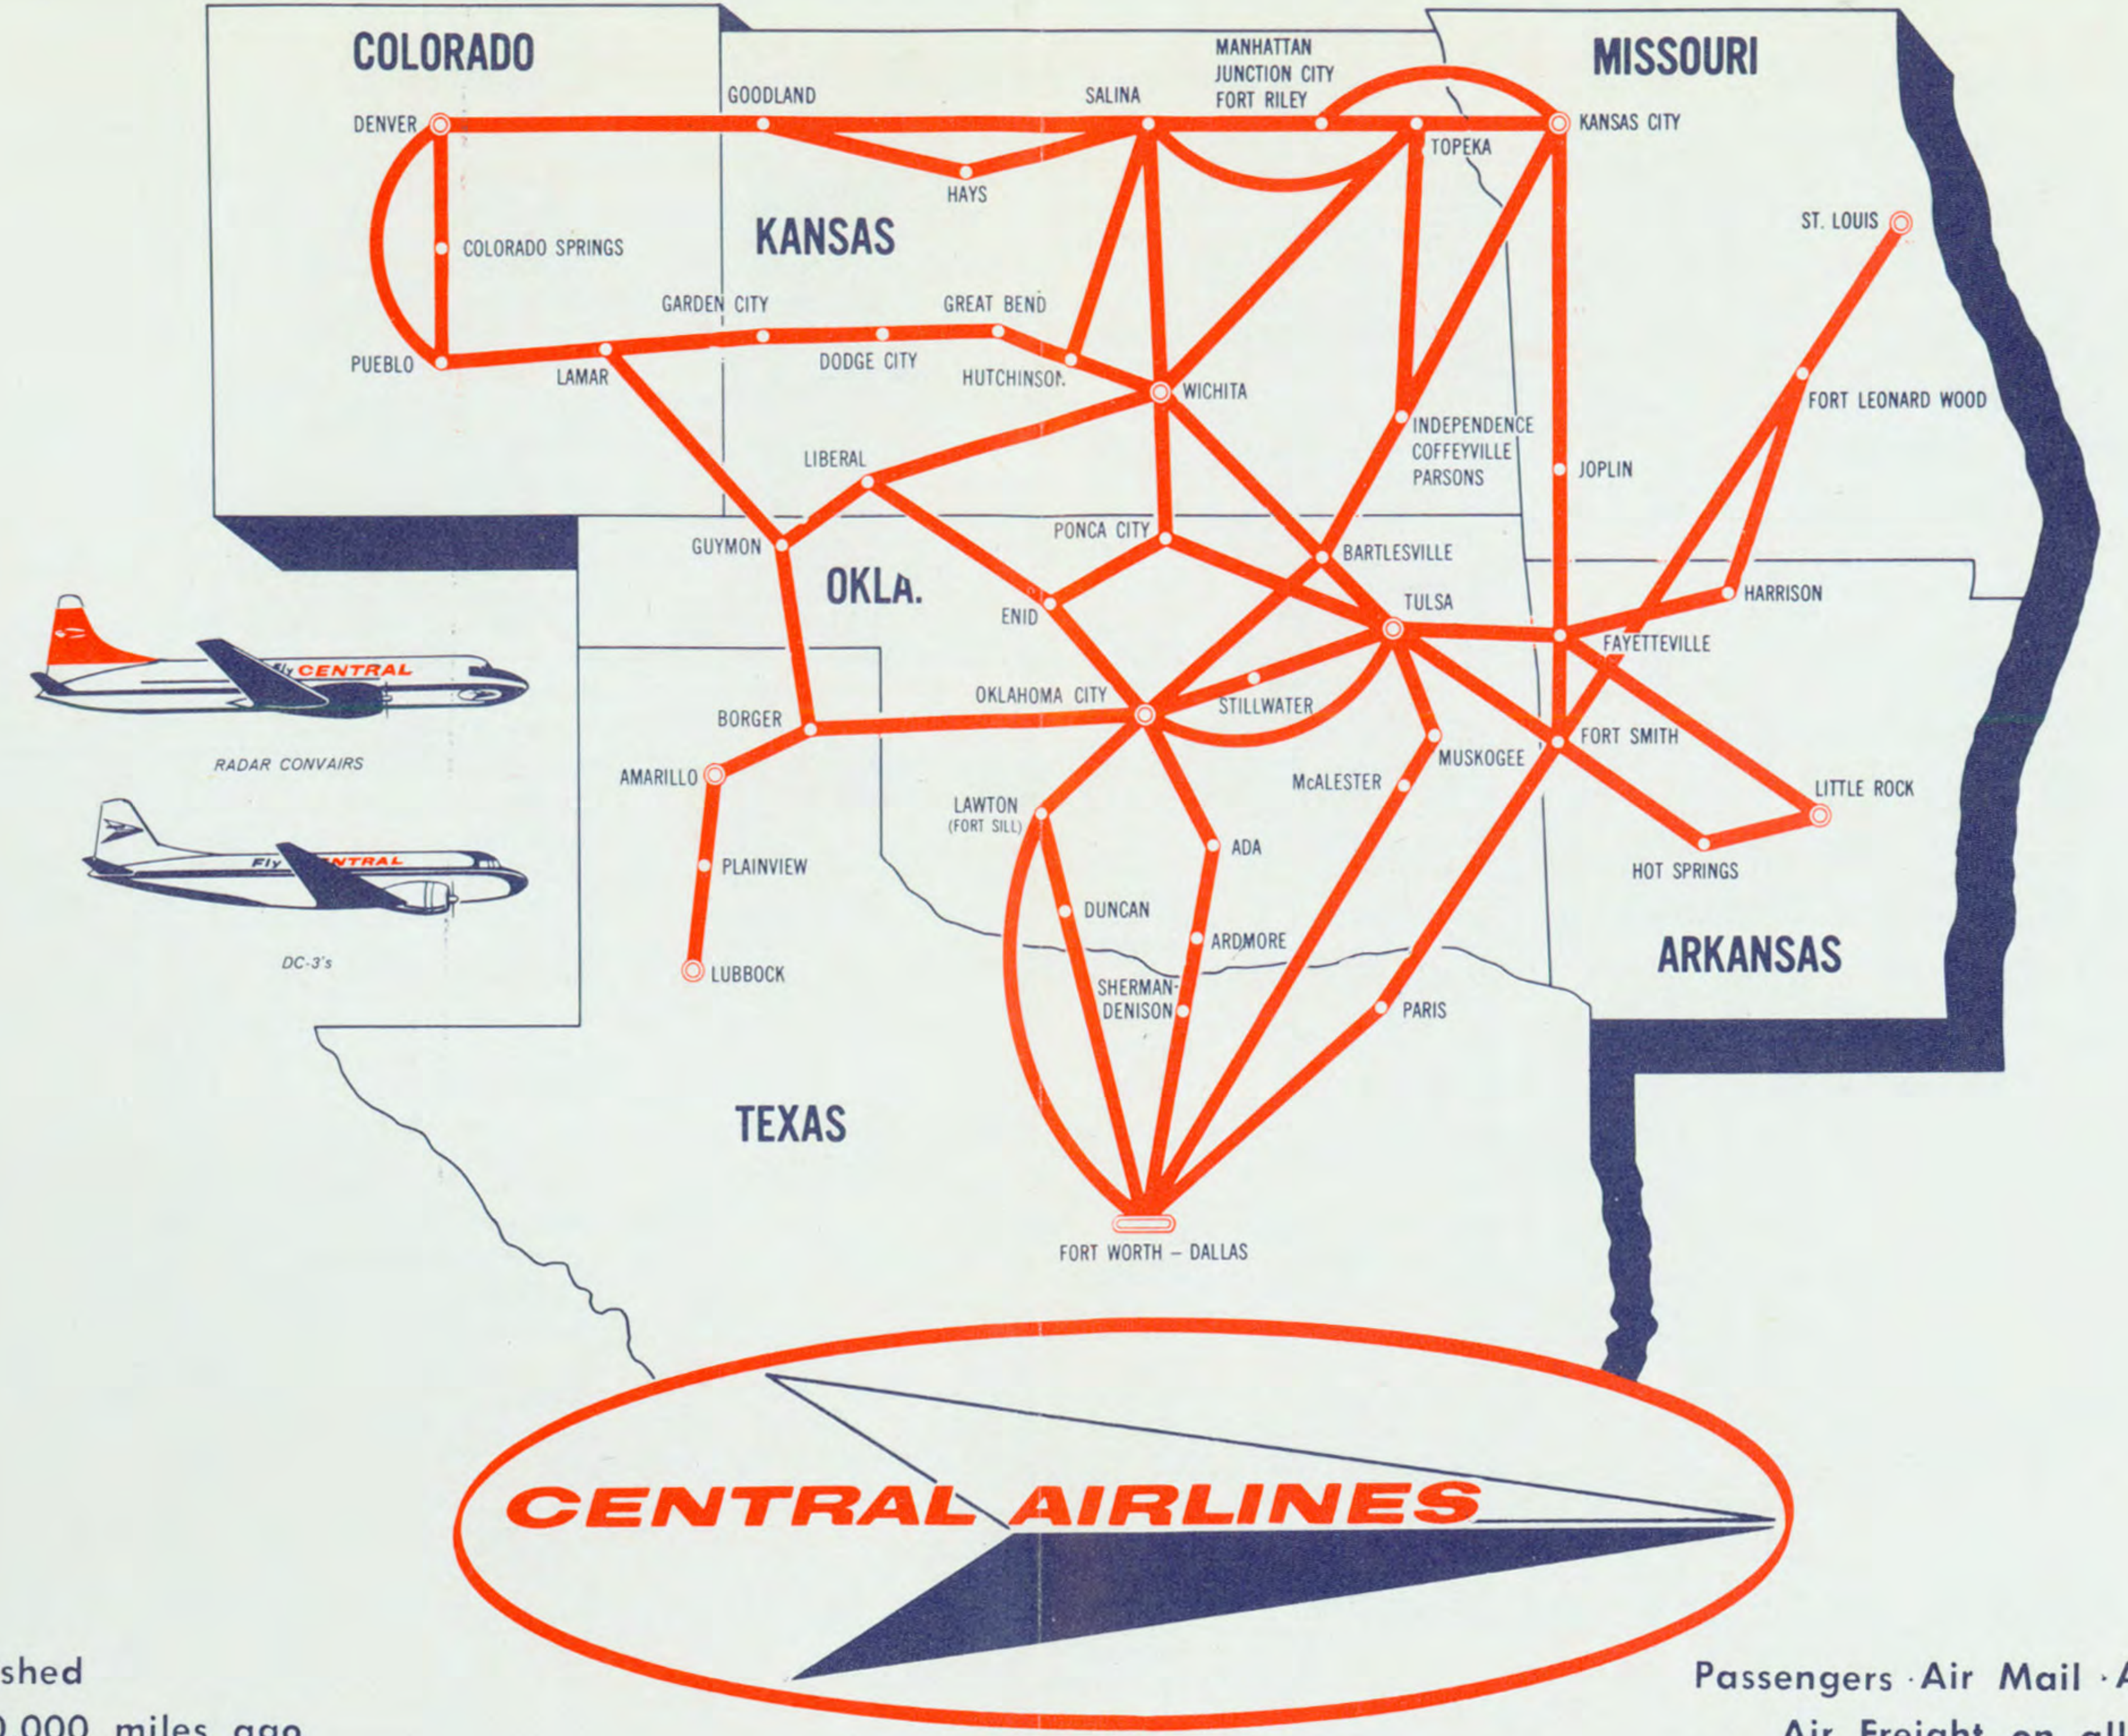

14 NEW CITIES SERVED BY CENTRAL AIRLINES

- Coffeyville
- Dodge City
- Ft. Leonard Wood
- Garden City
- Goodland
- Great Bend
- Hays
- Hutchinson
- Independence
- Junction City
- Manhattan
- Parsons
- Pueblo
- Salina

GENERAL OFFICES
CENTRAL AIRLINES
AMON CARTER FIELD
FORT WORTH, TEXAS

EFFECTIVE JULY 1, 1961

NEW RADAR CONVAIRS AIR CONDITIONED

1. TO
2. DALLAS
   - FORT WORTH
   - PARIS
   - FORT SMITH
   - FT. LEONARD WOOD
   - ST. LOUIS
   - JOPLIN
   - KANSAS CITY
   - TOPEKA
   - SALINA
   - LAWTON/FT. SILL
   - OKLAHOMA CITY

Serving
ARKANSAS • COLORADO • MISSOURI
OKLAHOMA • KANSAS • TEXAS