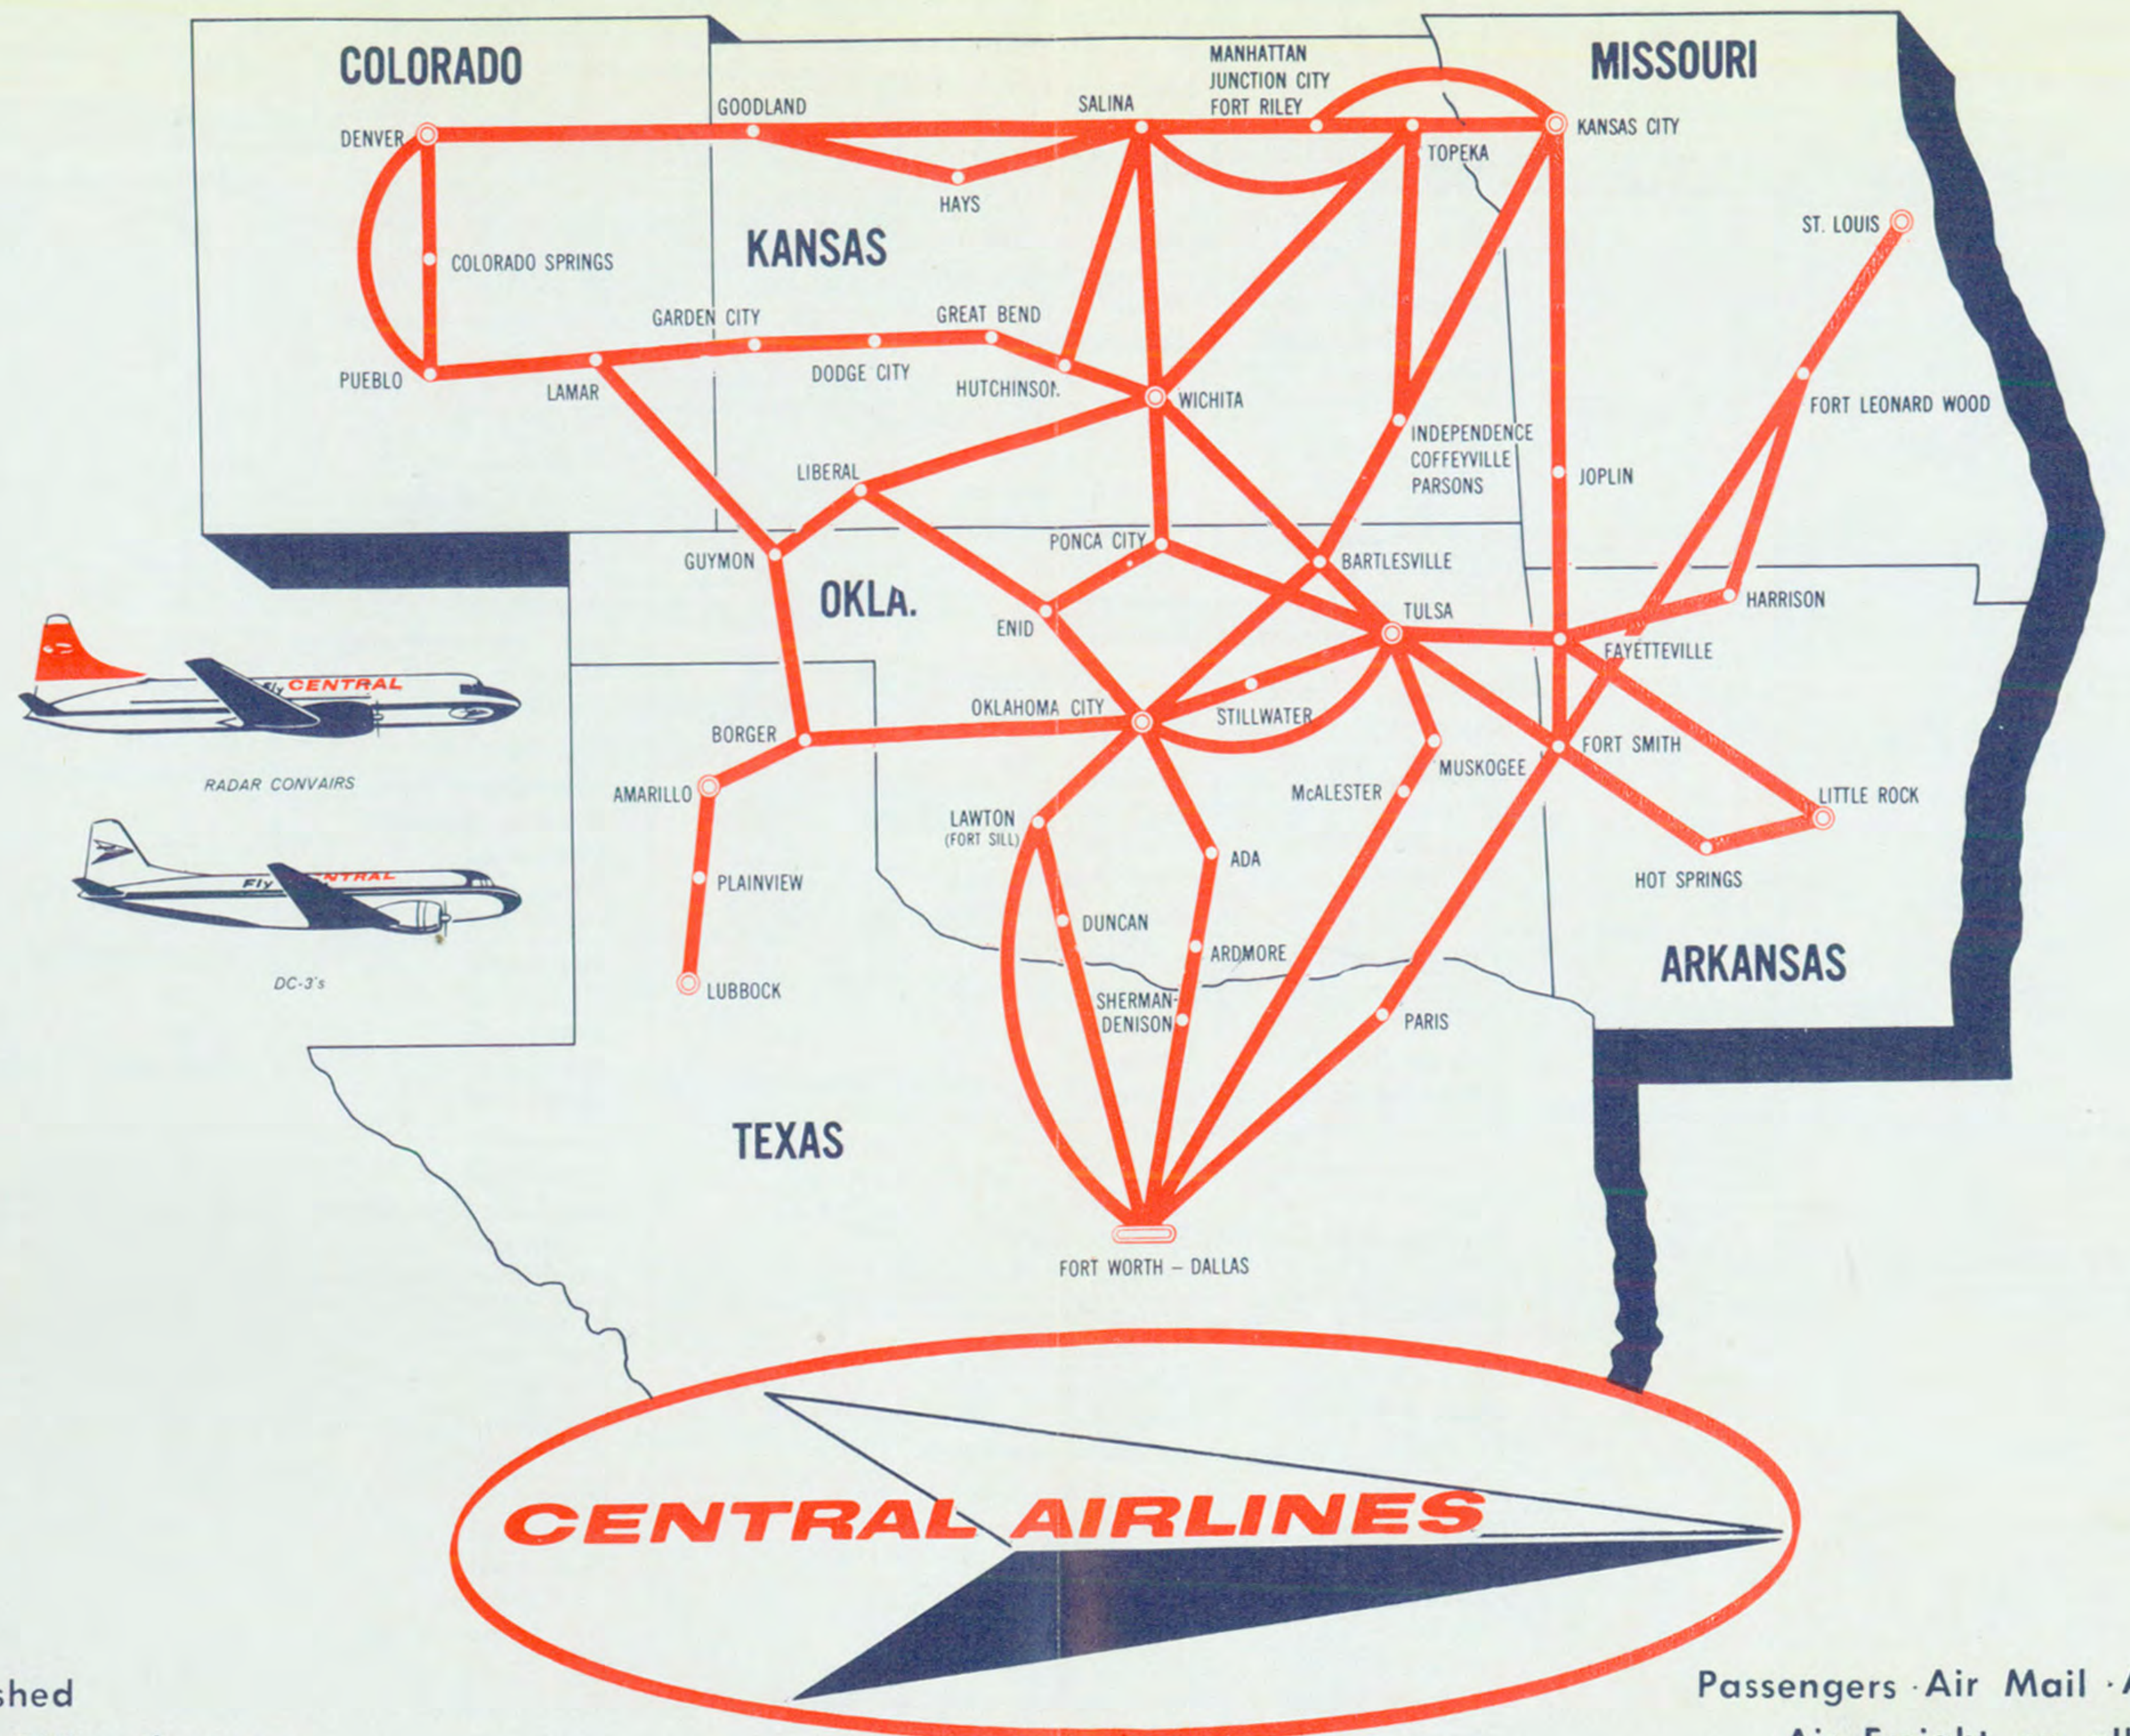

Serving

**ARKANSAS • COLORADO • MISSOURI
OKLAHOMA • KANSAS • TEXAS**

14 New CITIES SERVED BY CENTRAL AIRLINES

Coffeyville
Dodge City
Fr. Leonard Wood
Goodland
Garden City
Great Bend
Hays
Hutchinson
Independence
Junction City
Manhattan
Parsons
Pueblo
Salina

GENERAL OFFICES
CENTRAL AIRLINES
AMON CARTER FIELD
FORT WORTH, TEXAS

EFFECTIVE JULY 24, 1961

NEW RADAR CONVAIRS AIR CONDITIONED

TO
DALLAS
FORT WORTH
PARIS
FORT SMITH
FT. LEONARD WOOD
ST. LOUIS
JOPLIN
KANSAS CITY
TOPEKA
SALINA
LAWTON/FT. SILL
OKLAHOMA CITY

Serving
ARKANSAS • COLORADO • MISSOURI
OKLAHOMA • KANSAS • TEXAS

Established
33,000,000 miles ago

Passengers • Air Mail • Air Express
Air Freight on all flights

North and Eastbound

TEXAS TO OKLAHOMA
ARKANSAS TO KANSAS AND MISSOURI