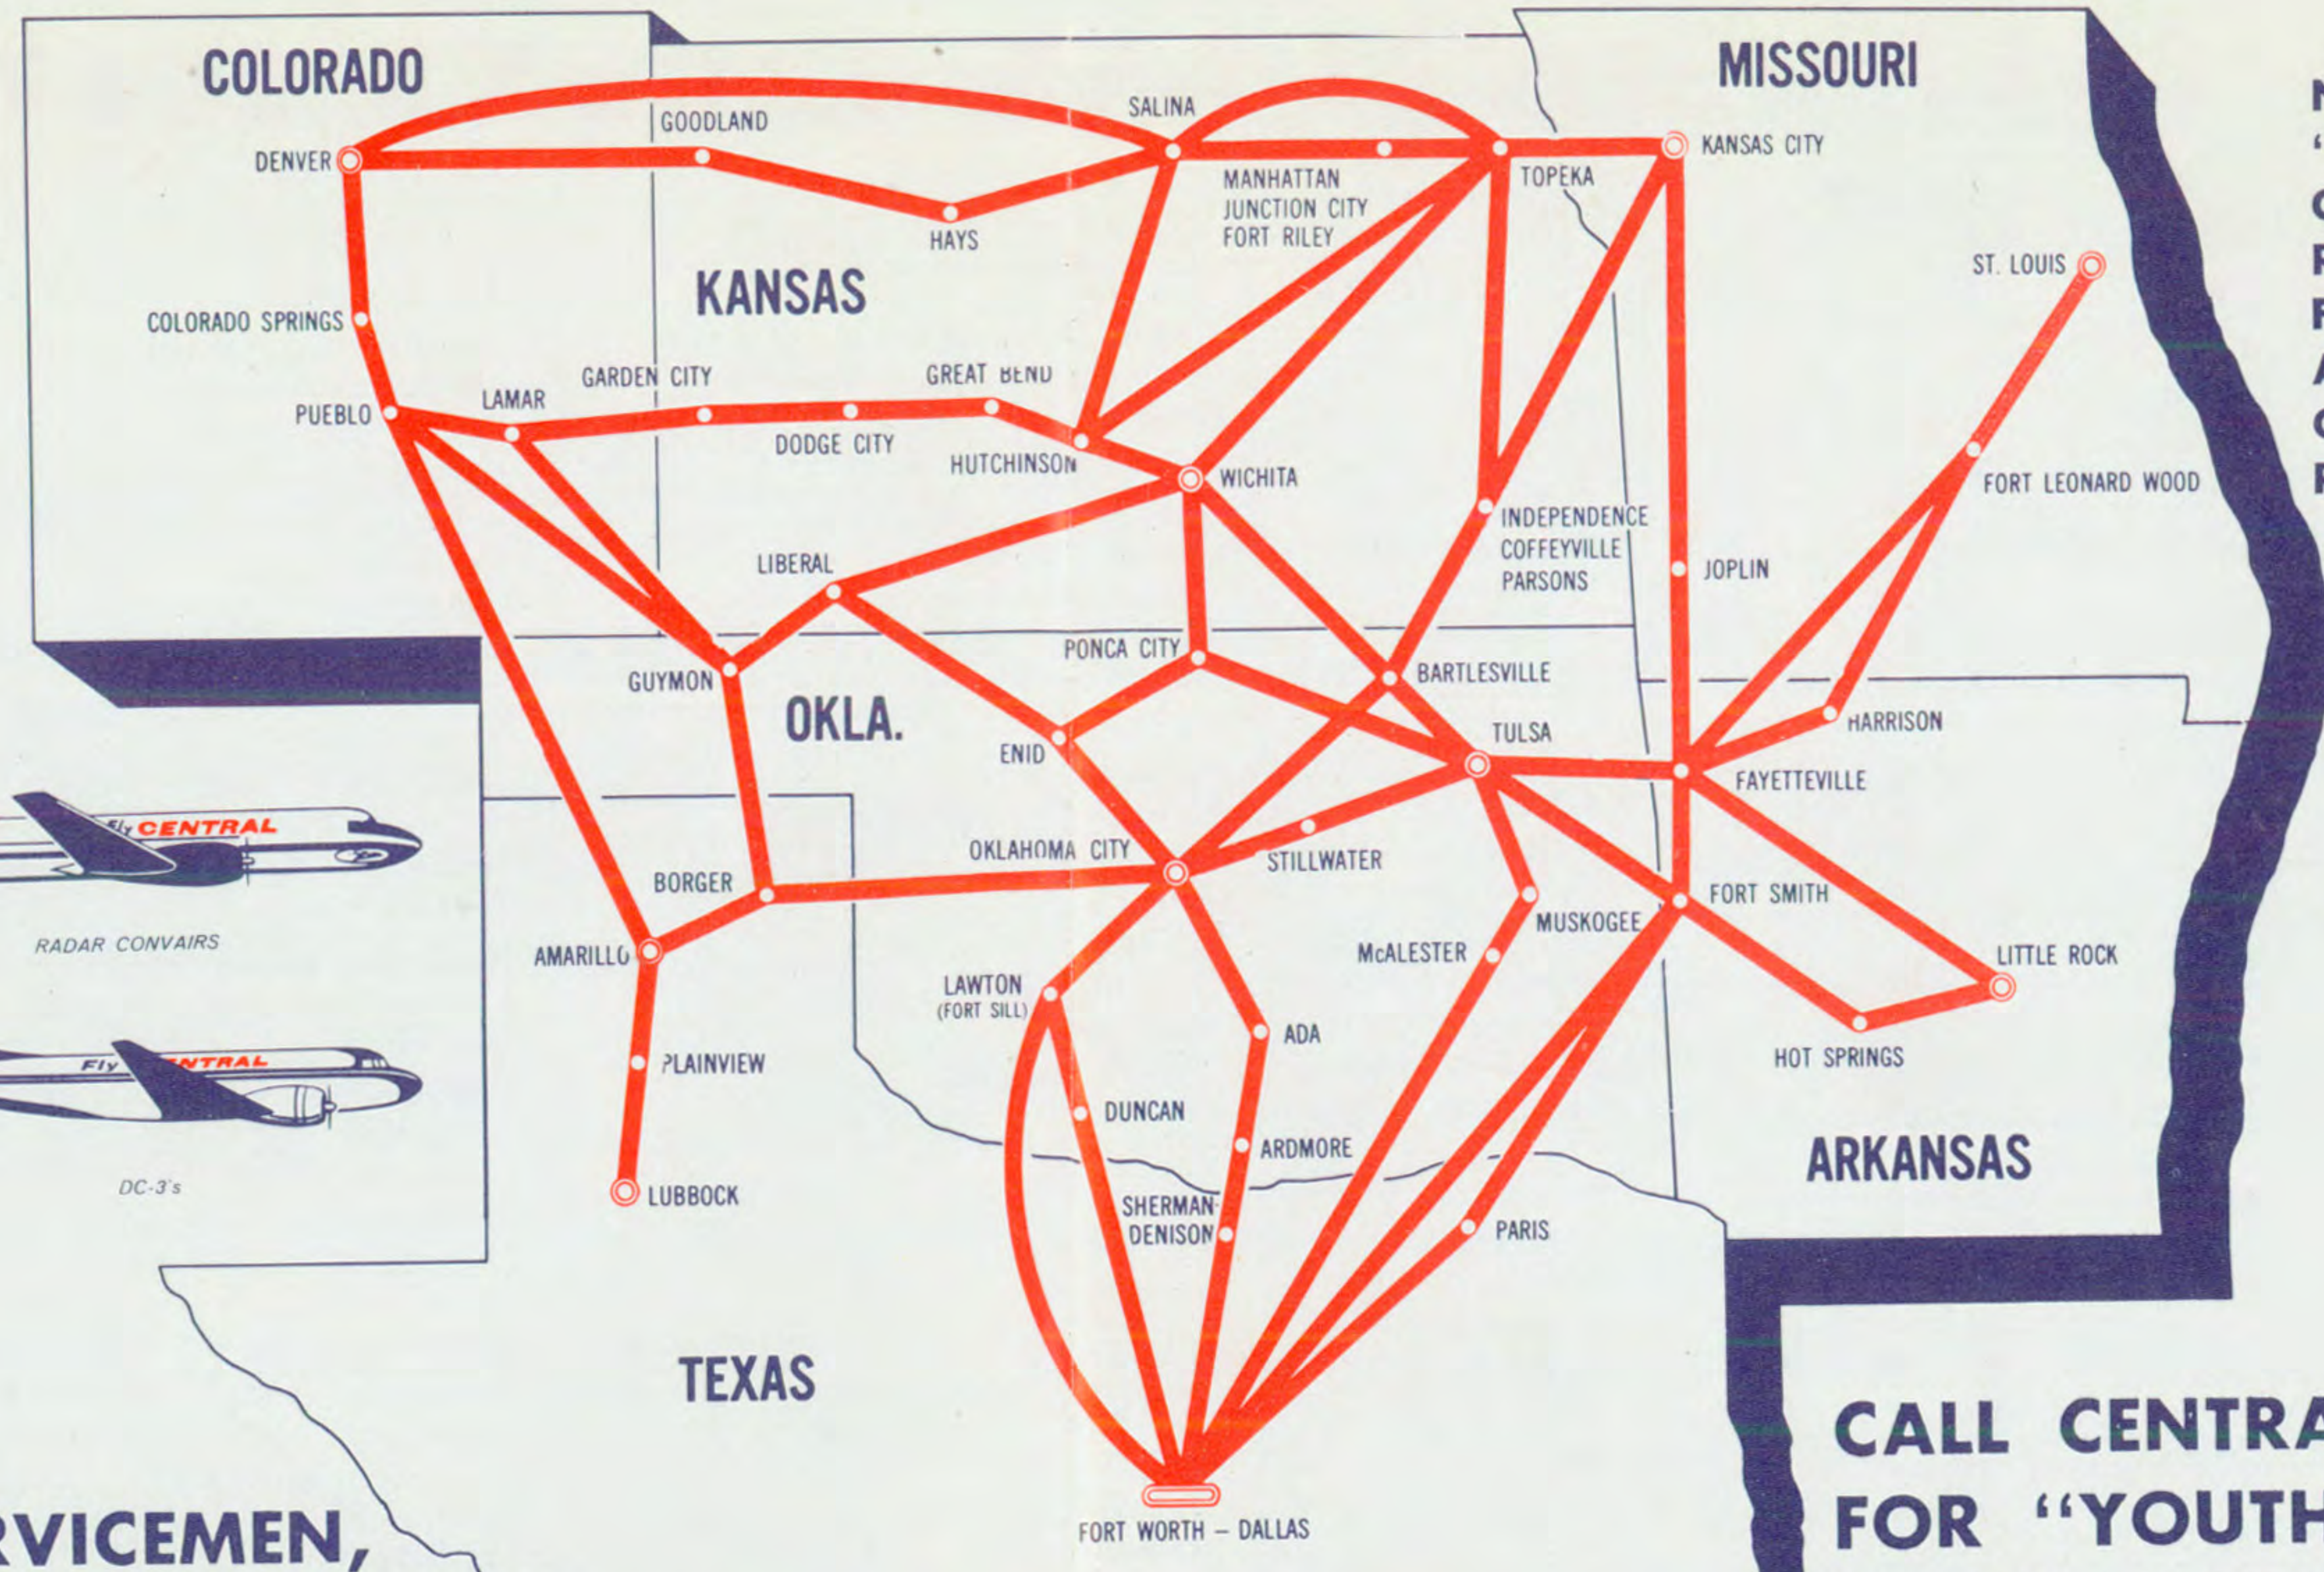

Via Joplin Fayetteville
Fort Smith Hot Springs

MORE THAN A DOZEN
CENTRAL FLIGHTS
SERVE

FORT CHAFFEE
ARKANSAS

THROUGH
FORT SMITH
AIRPORT

Serving
ARKANSAS • COLORADO • MISSOURI
OKLAHOMA • KANSAS • TEXAS

NEW
"YOUTH FARES"
OFFER 50%
SAVINGS

NEW
"YOUTH FARES"
OFFER
ROUND TRIP
FLIGHTS
AT
ONE-WAY
RATES

STUDENTS, SERVICEMEN,
EVERYONE 12 AND
UNDER 22 . . . NOW
CENTRAL
HALF-FARE

CALL CENTRAL TODAY
FOR "YOUTH
FARE" DETAILS

Established
34,000,000 miles ago

Passengers · Air Mail · Air Express
Air Freight on all flights

NOW—NEW CONVAIR FLIGHTS
DENVER—SALINA—TOPEKA—KANSAS CITY

TABLE 3

East and Southbound
COLORADO TO KANSAS TO MISSOURI AND OKLAHOMA
WEST TEXAS TO KANSAS AND MISSOURI

ALL TIMES SHOWN ARE LOCAL TIMES
 DC-3 21 PASSENGER DOUGLAS DC-3
 CVR 40 PASSENGER CONVAIR 240
 WHERE DEPARTURE TIME ONLY IS SHOWN, ARRIVAL TIME IS THREE MINUTES EARLIER
 CT CENTRAL STANDARD TIME
 MT MOUNTAIN STANDARD TIME