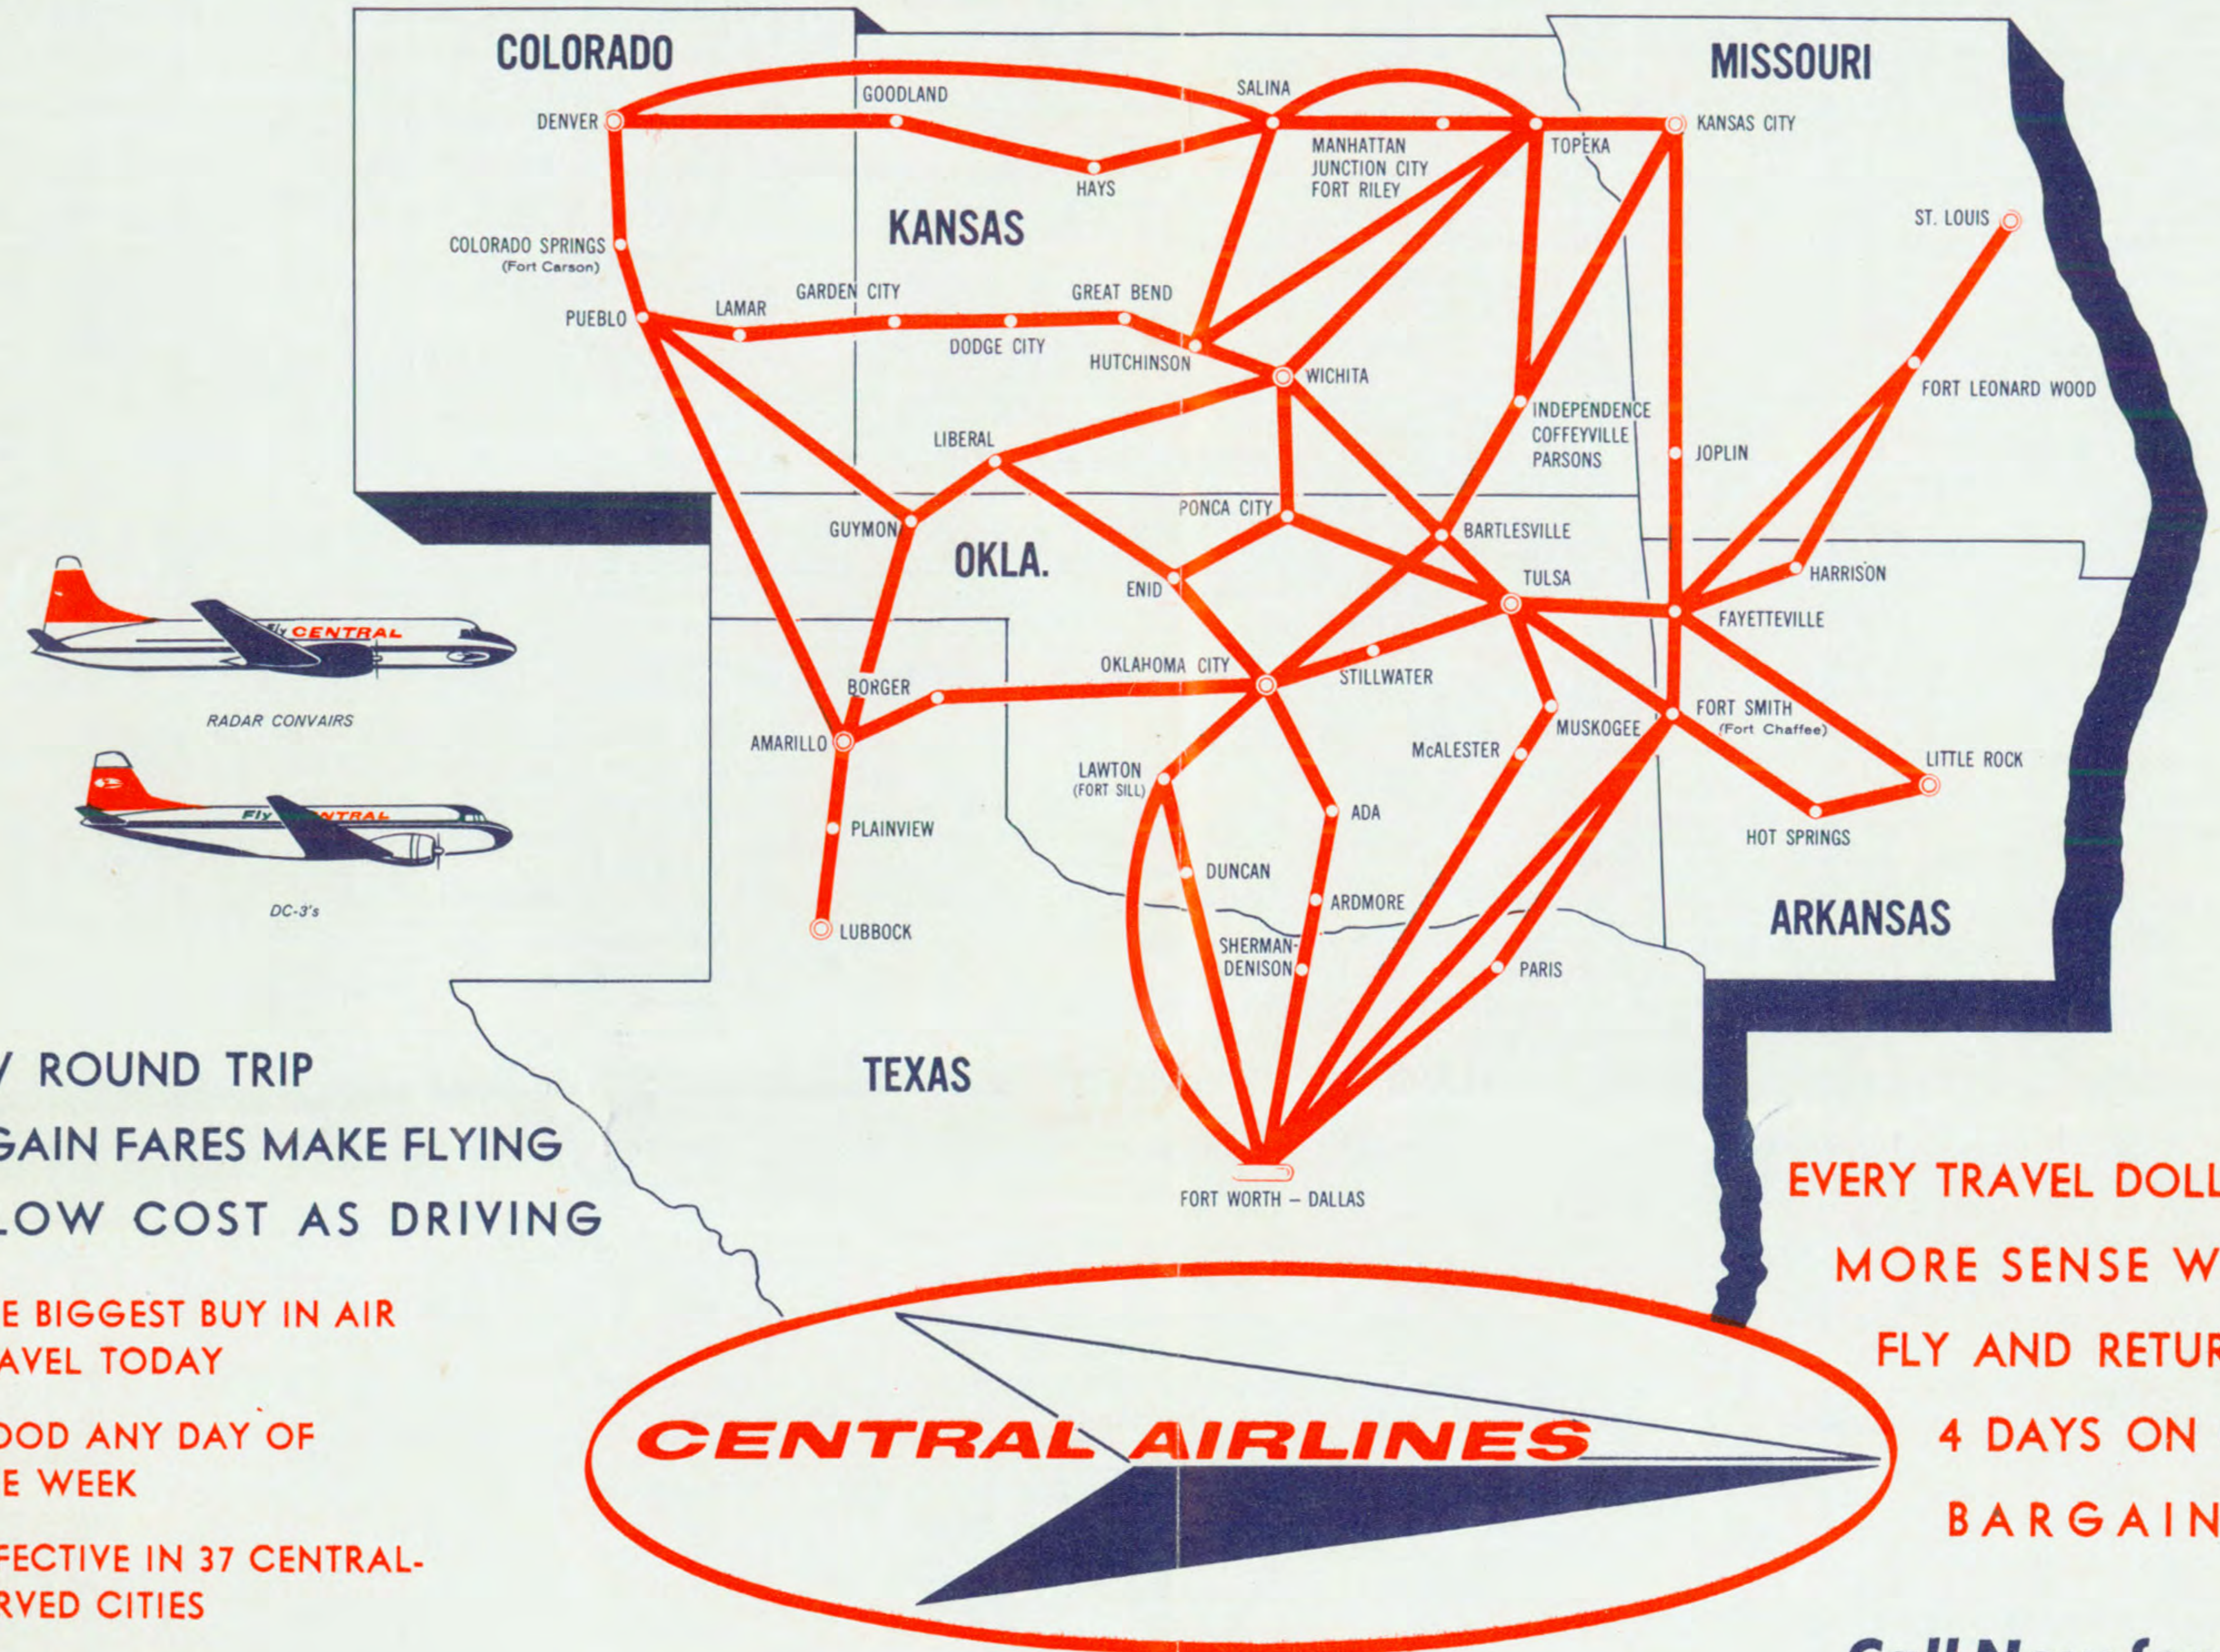

SYSTEM SCHEDULES  
EFFECTIVE JUNE 1, 1962

**FLY**

**CENTRAL**

**NOW**

**NEW BARGAIN  
FARES\***

SAVE YOU  
ON RETURN TRIP **75%**

**\*Between selected cities.  
Call Central for details!**

*One of America's Scheduled Public Service Airlines  
Serving*

**ARKANSAS • COLORADO • MISSOURI  
OKLAHOMA • KANSAS • TEXAS**

# FLY NEW 4-DAY BARGAIN FARES SAVE 75% ON RETURN TRIP

NOW ROUND TRIP  
BARGAIN FARES MAKE FLYING  
AS LOW COST AS DRIVING

- THE BIGGEST BUY IN AIR TRAVEL TODAY
- GOOD ANY DAY OF THE WEEK
- EFFECTIVE IN 37 CENTRAL-SERVED CITIES

BARGAIN FARES apply on any flight on round trip basis only. Travel may begin on any day; return trip must be completed within 3 days in addition to day of departure. ALL FARES PLUS TAX.

SYSTEM SCHEDULES  
EFFECTIVE JUNE 1, 1962