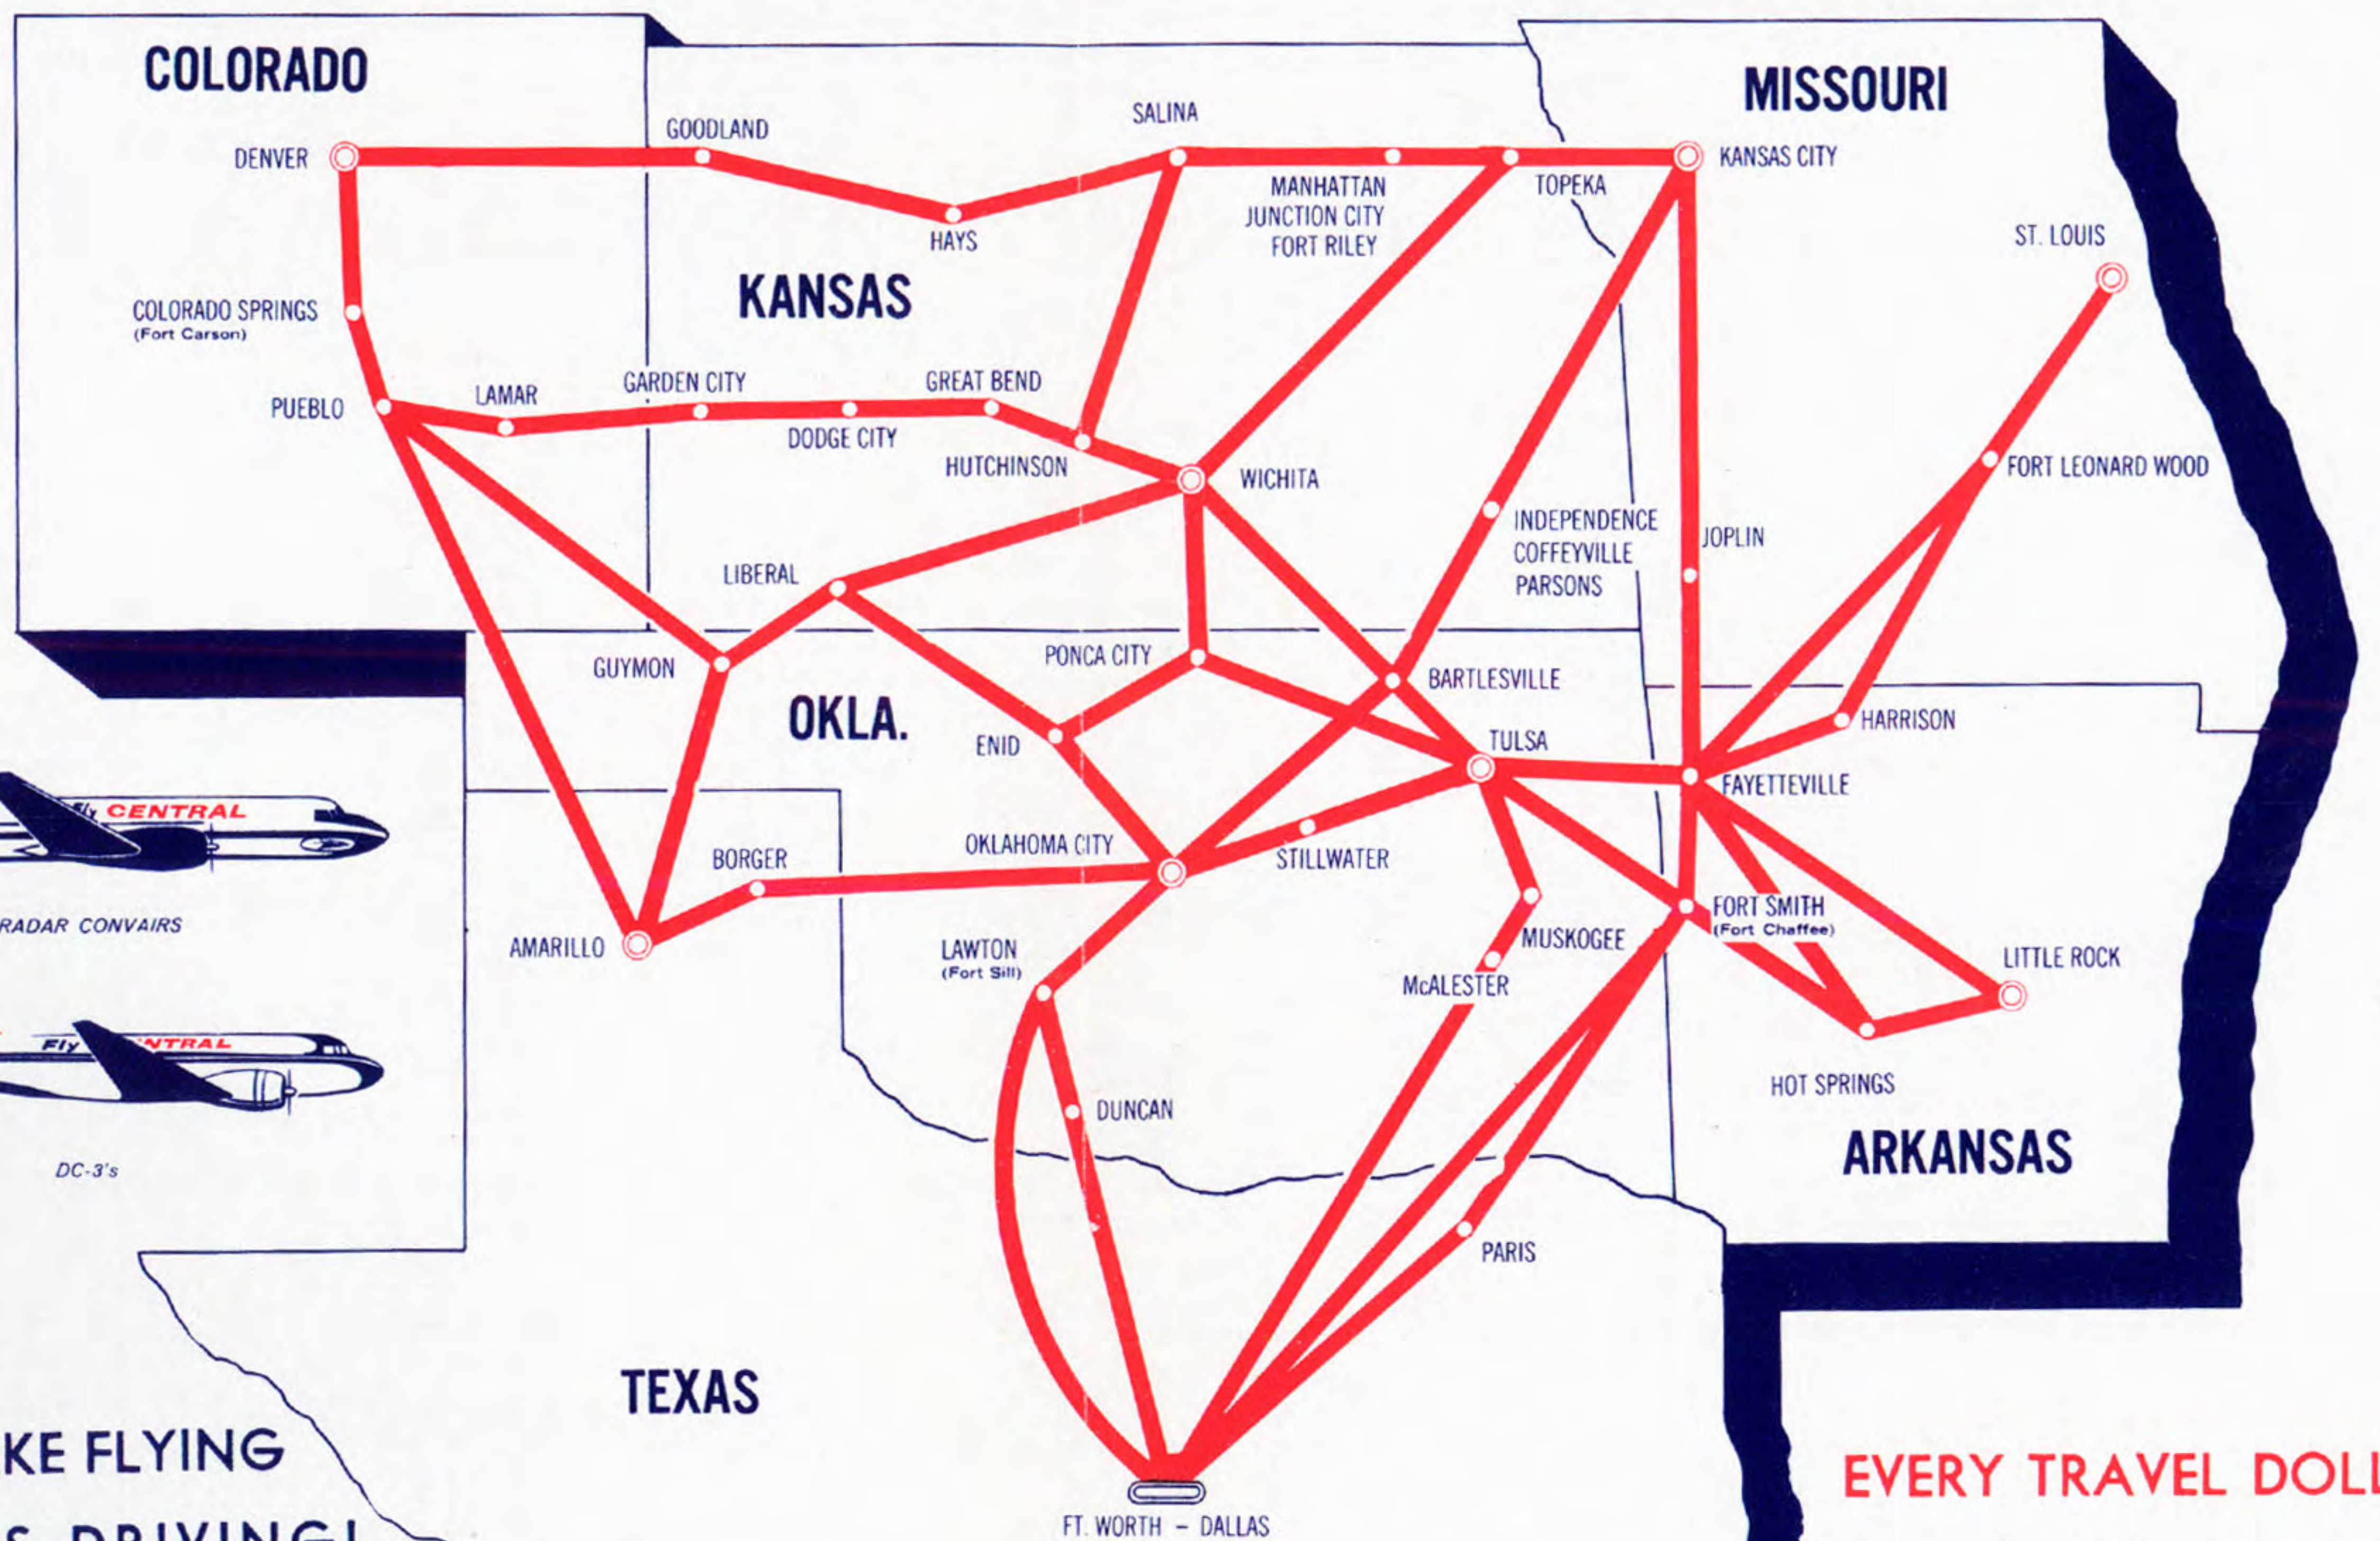

FLY

SYSTEM SCHEDULES
EFFECTIVE MAY 1, 1963

CENTRAL

Announcing . . .

**FAMILY PLAN SAVINGS
UP TO 75%**

First parent pays regular fare, second parent $\frac{1}{2}$ fare, and each child (up to age 22) $\frac{1}{4}$ fare.
7 days a week!

*One of America's Scheduled Public Service Airlines
Serving*

**ARKANSAS • COLORADO • MISSOURI
OKLAHOMA • KANSAS • TEXAS**

4-DAY BARGAIN FARES LET YOU SAVE 75% ON RETURN TRIP

NOW ROUND TRIP BARGAIN FARES MAKE FLYING AS LOW COST AS DRIVING!

- EVERY FLIGHT IS CENTRAL'S FINE FIRST CLASS SERVICE
- GOOD ANY DAY OF THE WEEK
- EFFECTIVE IN 31 CENTRAL-SERVED CITIES

EVERY TRAVEL DOLLAR MAKES MORE SENSE WHEN YOU FLY AND RETURN WITHIN 4 DAYS ON CENTRAL'S BARGAIN FARES.

Call Now for Details!

GREATER SOUTHWEST INTERNATIONAL AIRPORT, FORT WORTH 25, TEXAS

ROUND TRIP BARGAIN FARES

Applicable In Either Direction Between Cities Shown	Bartlesville	Borger	Coffeyville	Dodge City	Enid	Garden City	Goodland	Great Bend	Guymon	Hays	Hutchinson	Independence	Lamar	Liberal	McAlester	Muskogee	Paris	Parsons	Ponca City	Pueblo	Stillwater	
AMARILLO		7.50							12.50					16.50								
COLO. SPRINGS				31.50	47.00	26.50		39.50	25.50		42.50		15.50	29.50								
DALLAS	33.00				26.00										17.50	23.50	12.50		31.50			
DENVER				38.50	54.50	34.00	18.50	39.50	33.00	33.00	42.50		22.50	36.50								
FORT WORTH	33.00				26.00										17.50	23.50	12.50		31.50			
KANSAS CITY	21.00		15.00	34.50		39.50	42.50			28.00		15.00	51.00		36.00	32.00	41.50	15.00		19.00	13.50	49.00
OKLA. CITY	14.00	23.00	19.00		9.50				31.00					27.00								
ST. LOUIS												9.50					49.00		9.50	8.50		9.00
TULSA	7.50		9.50		13.00										11.50	7.50						
WICHITA	11.00			18.50	13.50	23.50		10.50	26.00		7.50		34.50	22.00						9.00	45.50	