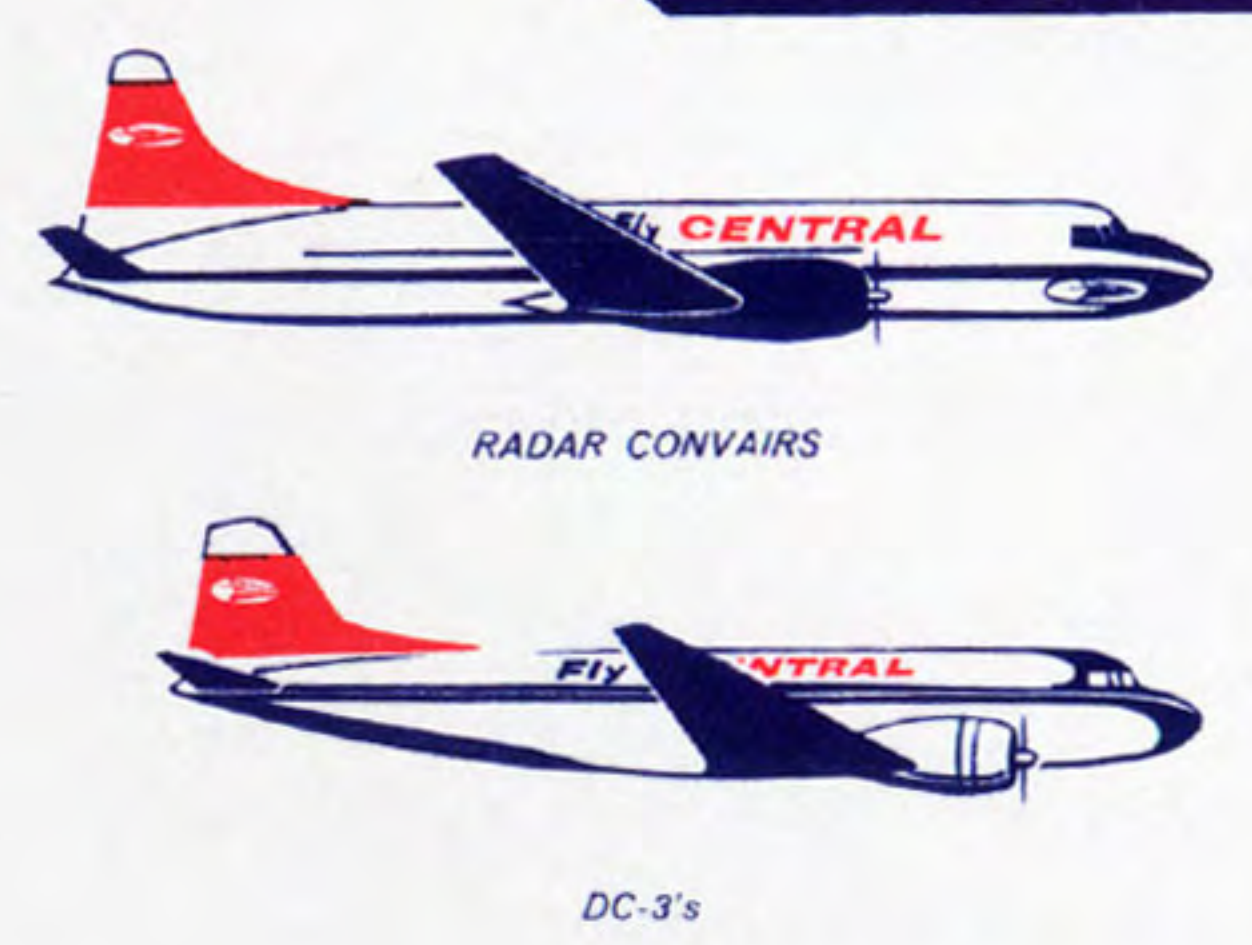

FLY

SYSTEM SCHEDULES
EFFECTIVE MAY 1, 1963

CENTRAL

Announcing . . .

**FAMILY PLAN SAVINGS
UP TO 75%**

First parent pays regular fare, second parent $\frac{1}{2}$ fare, and each child (up to age 22) $\frac{1}{4}$ fare.
7 days a week!

*One of America's Scheduled Public Service Airlines
Serving*

**ARKANSAS • COLORADO • MISSOURI
OKLAHOMA • KANSAS • TEXAS**

4-DAY BARGAIN FARES LET YOU SAVE 75% ON RETURN TRIP

NOW ROUND TRIP BARGAIN FARES MAKE FLYING AS LOW COST AS DRIVING!

- EVERY FLIGHT IS CENTRAL'S FINE FIRST CLASS SERVICE
- GOOD ANY DAY OF THE WEEK
- EFFECTIVE IN 31 CENTRAL-SERVED CITIES

EVERY TRAVEL DOLLAR MAKES MORE SENSE WHEN YOU FLY AND RETURN WITHIN 4 DAYS ON CENTRAL'S BARGAIN FARES.