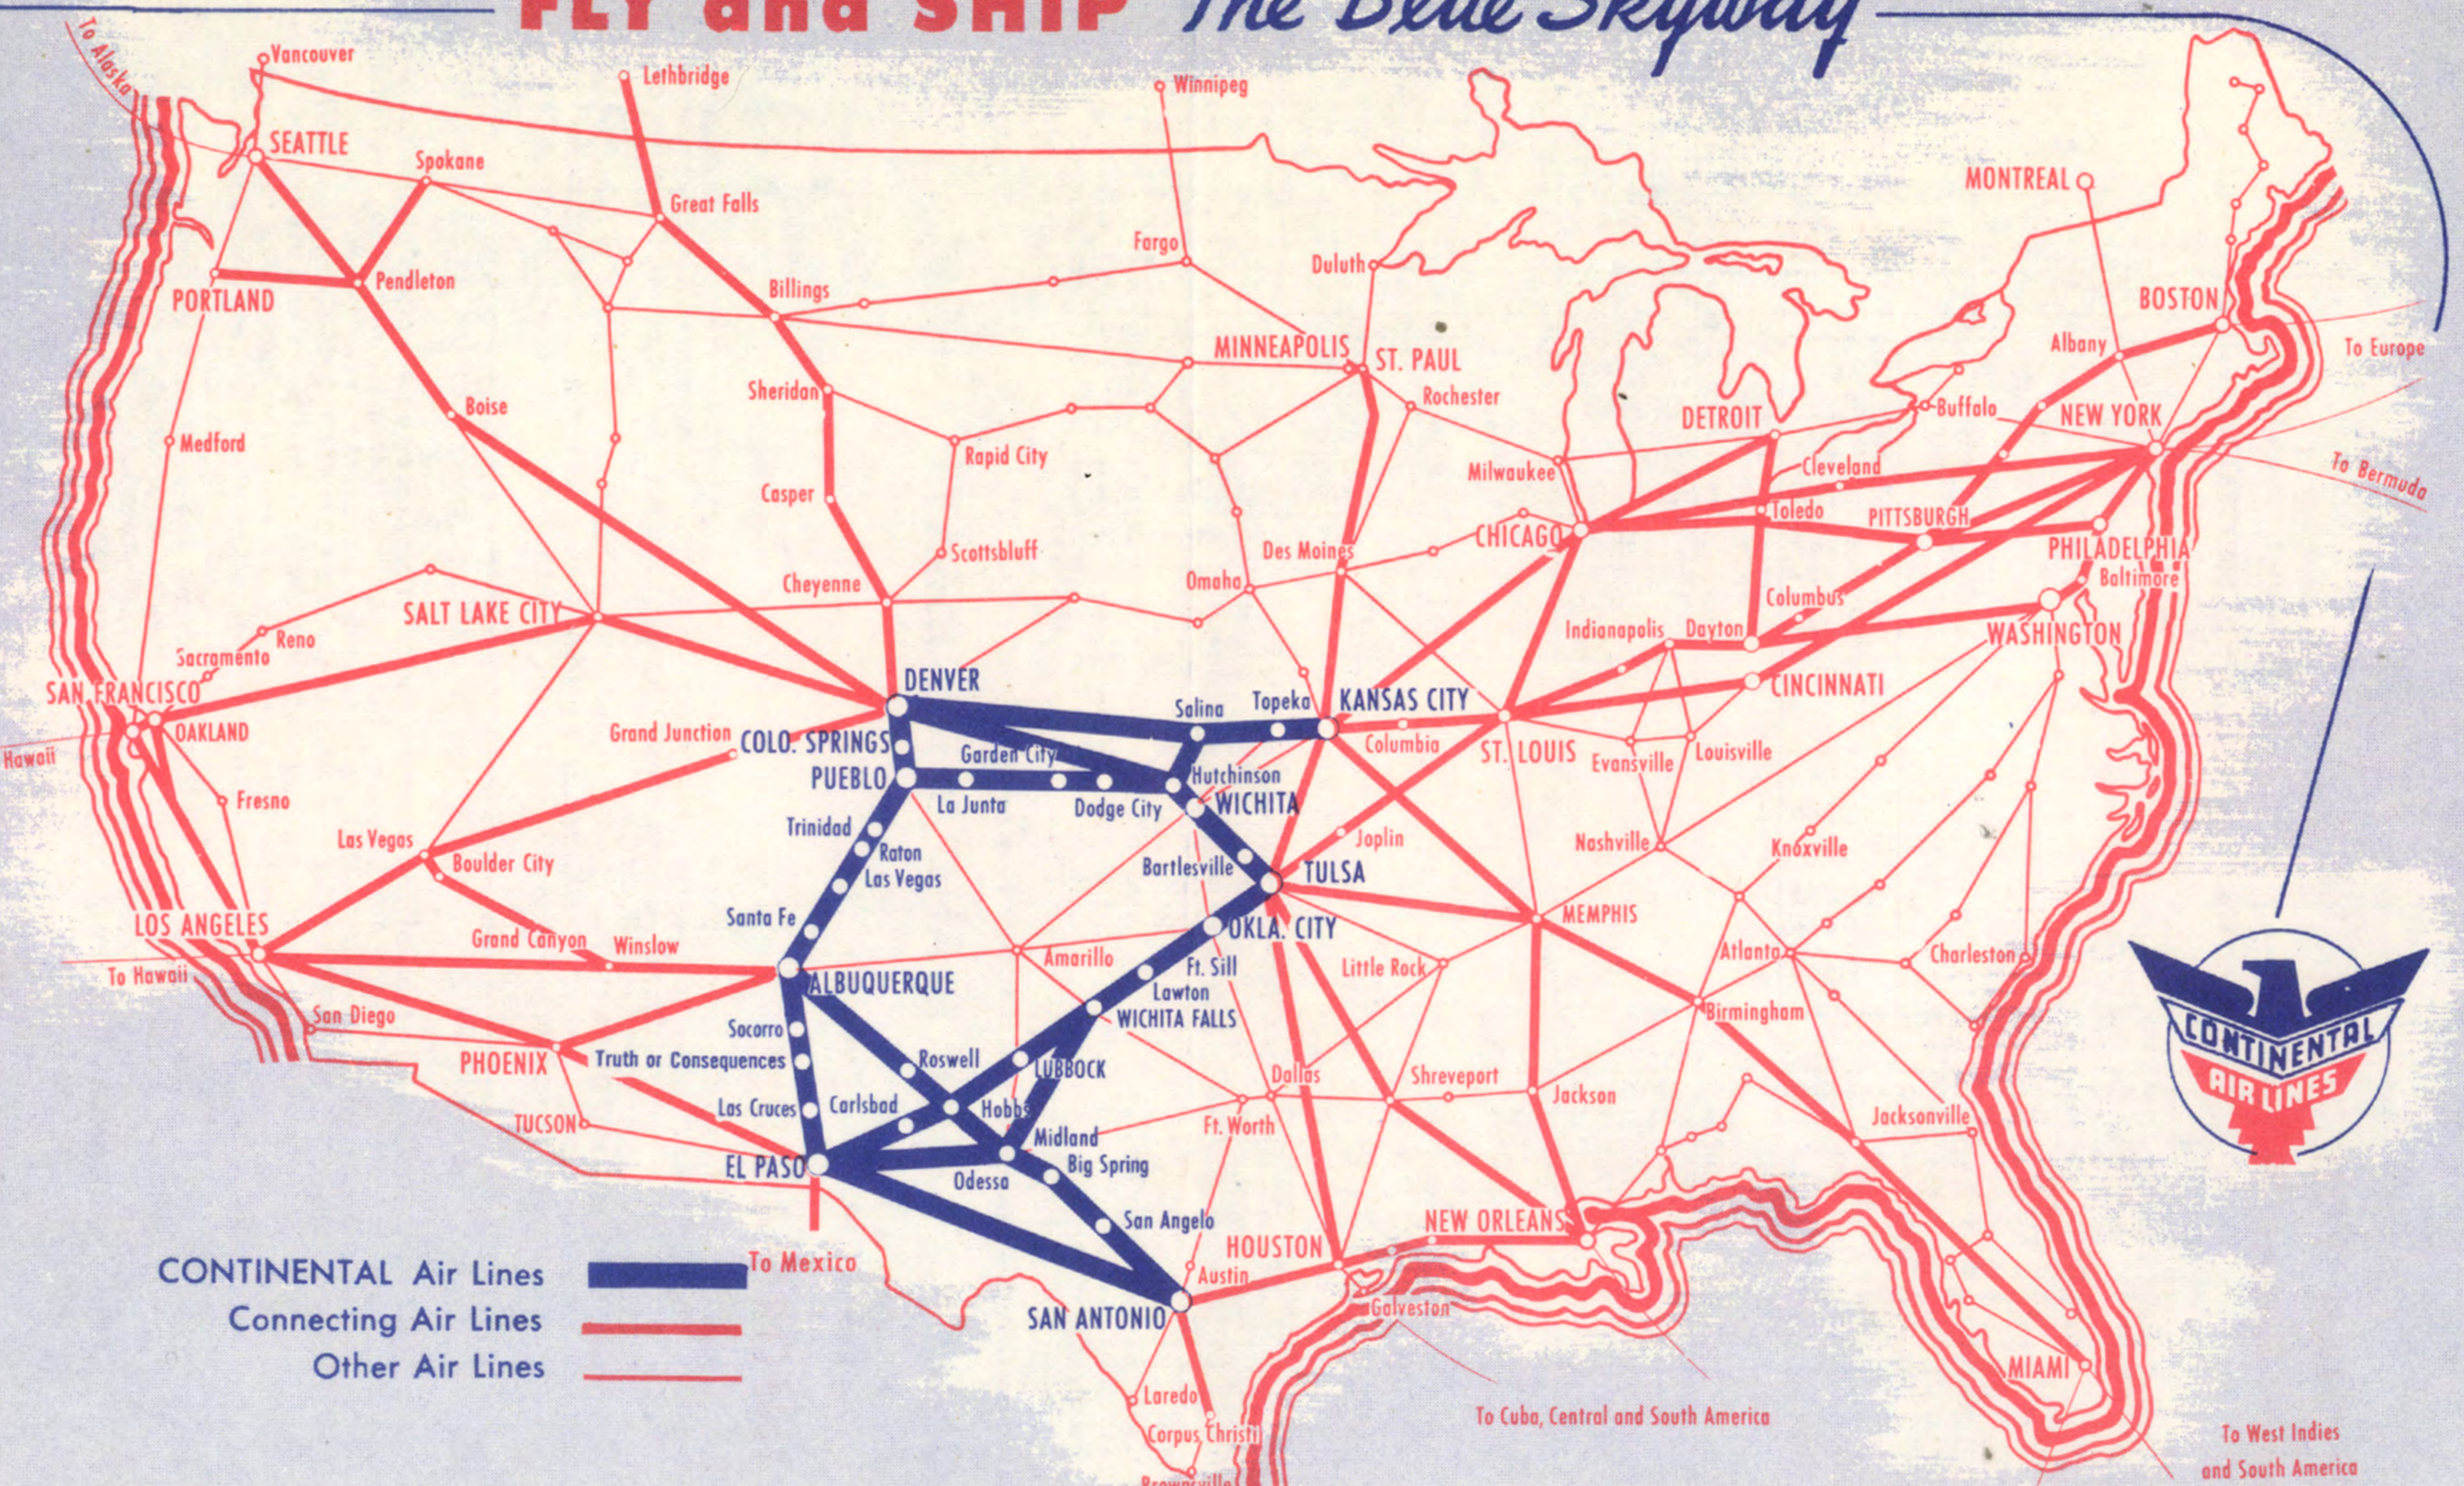

Effective June 1, 1950

CONTINENTAL AIR LINES

NOW
Direct Service
TO
***Colorado
Springs***
FROM
ALL THE EAST

**PASSENGERS
EXPRESS
FREIGHT**

**MAIL
PARCEL
POST**

**OKLAHOMA CITY • TULSA
WICHITA**

FLY and SHIP *The Blue Skyway*

*When flights operate to and from the Pueblo Army Air Base, the cab fare will be \$1.50.

CONTINENTAL AIR LINES

Effective June 1, 1950

1950 *June* 1950

4	5	6	7	8	9	10
11	12	13	14	15	16	17
18	19	20	21	22	23	24
25	26	27	28	29	30	

OKLAHOMA CITY • TULSA WICHITA

IT'S Vacation Time

PLEASURE Time

ADD DAYS TO YOUR HOLIDAYS

Ask About CONTINENTAL'S ALL-EXPENSE AIR TOUR VACATIONS TO COOL, COLORFUL COLORADO AND NEW MEXICO, the LAND of ENCHANTMENT