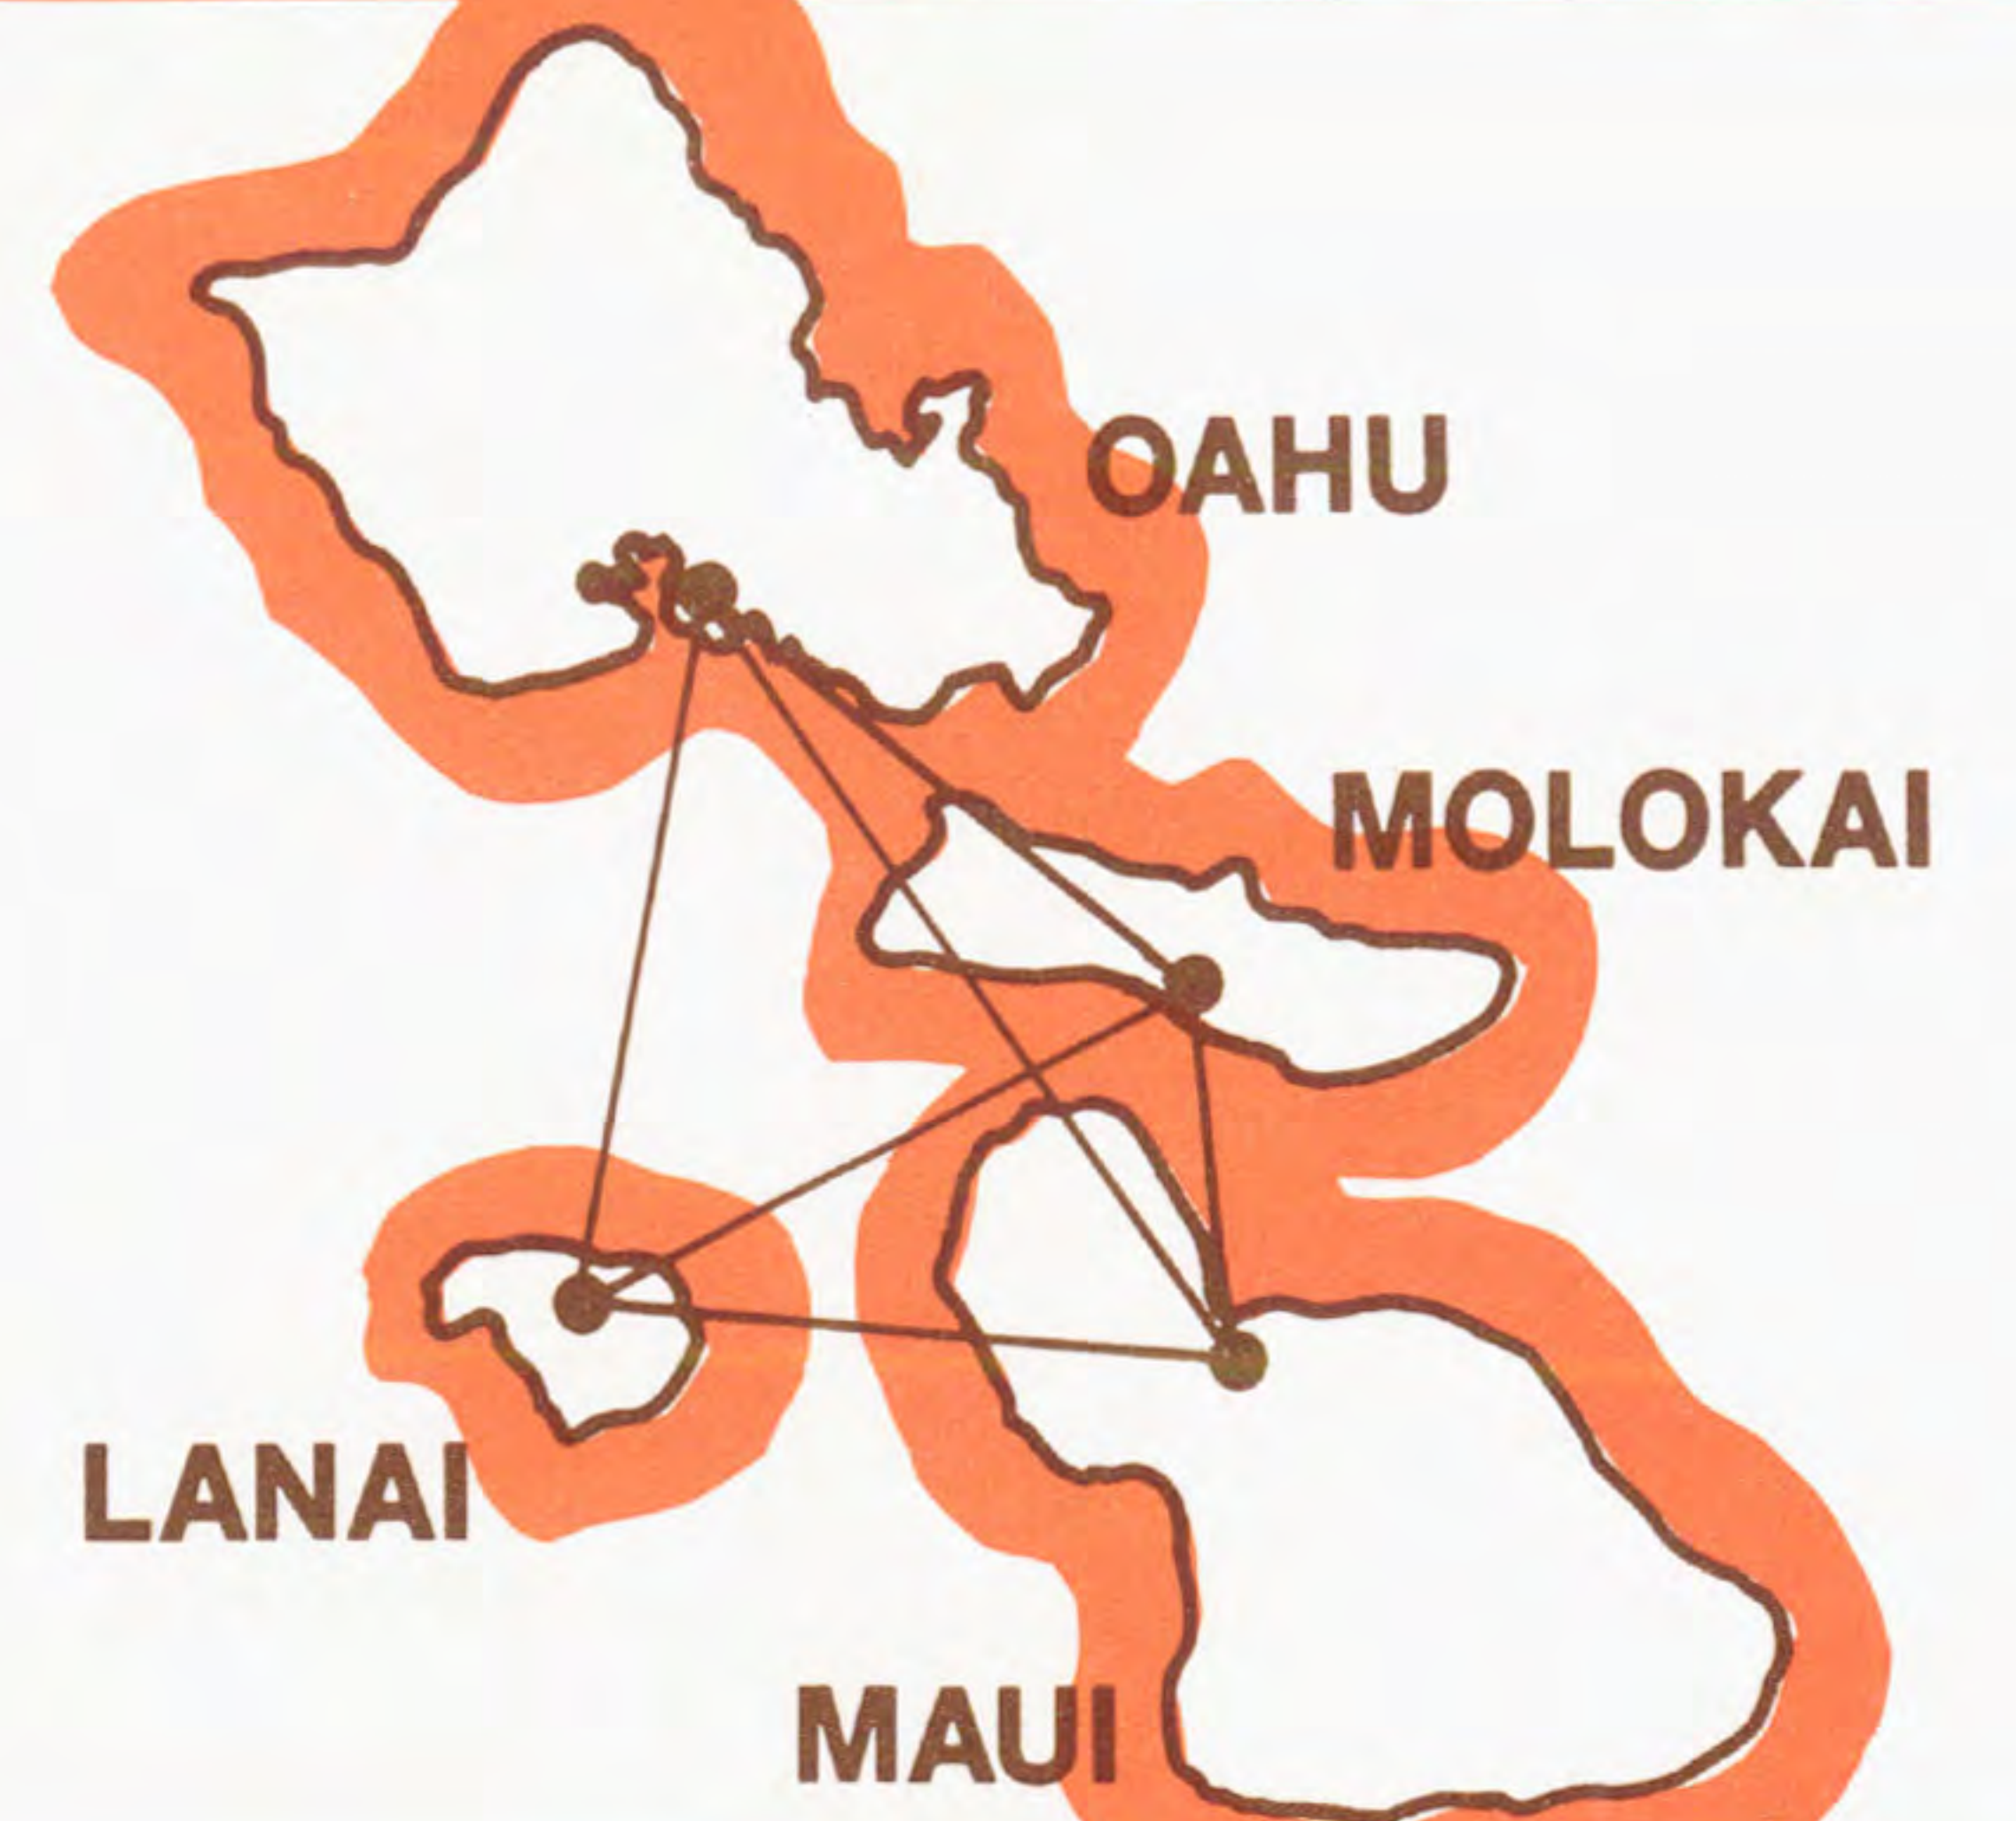

AIR HAWAII DAILY FLIGHT SCHEDULE

Effective June 1, 1981

SYSTEMWIDE ECONOMY FARES WITH FLIGHTSEEING AN ADDED BONUS