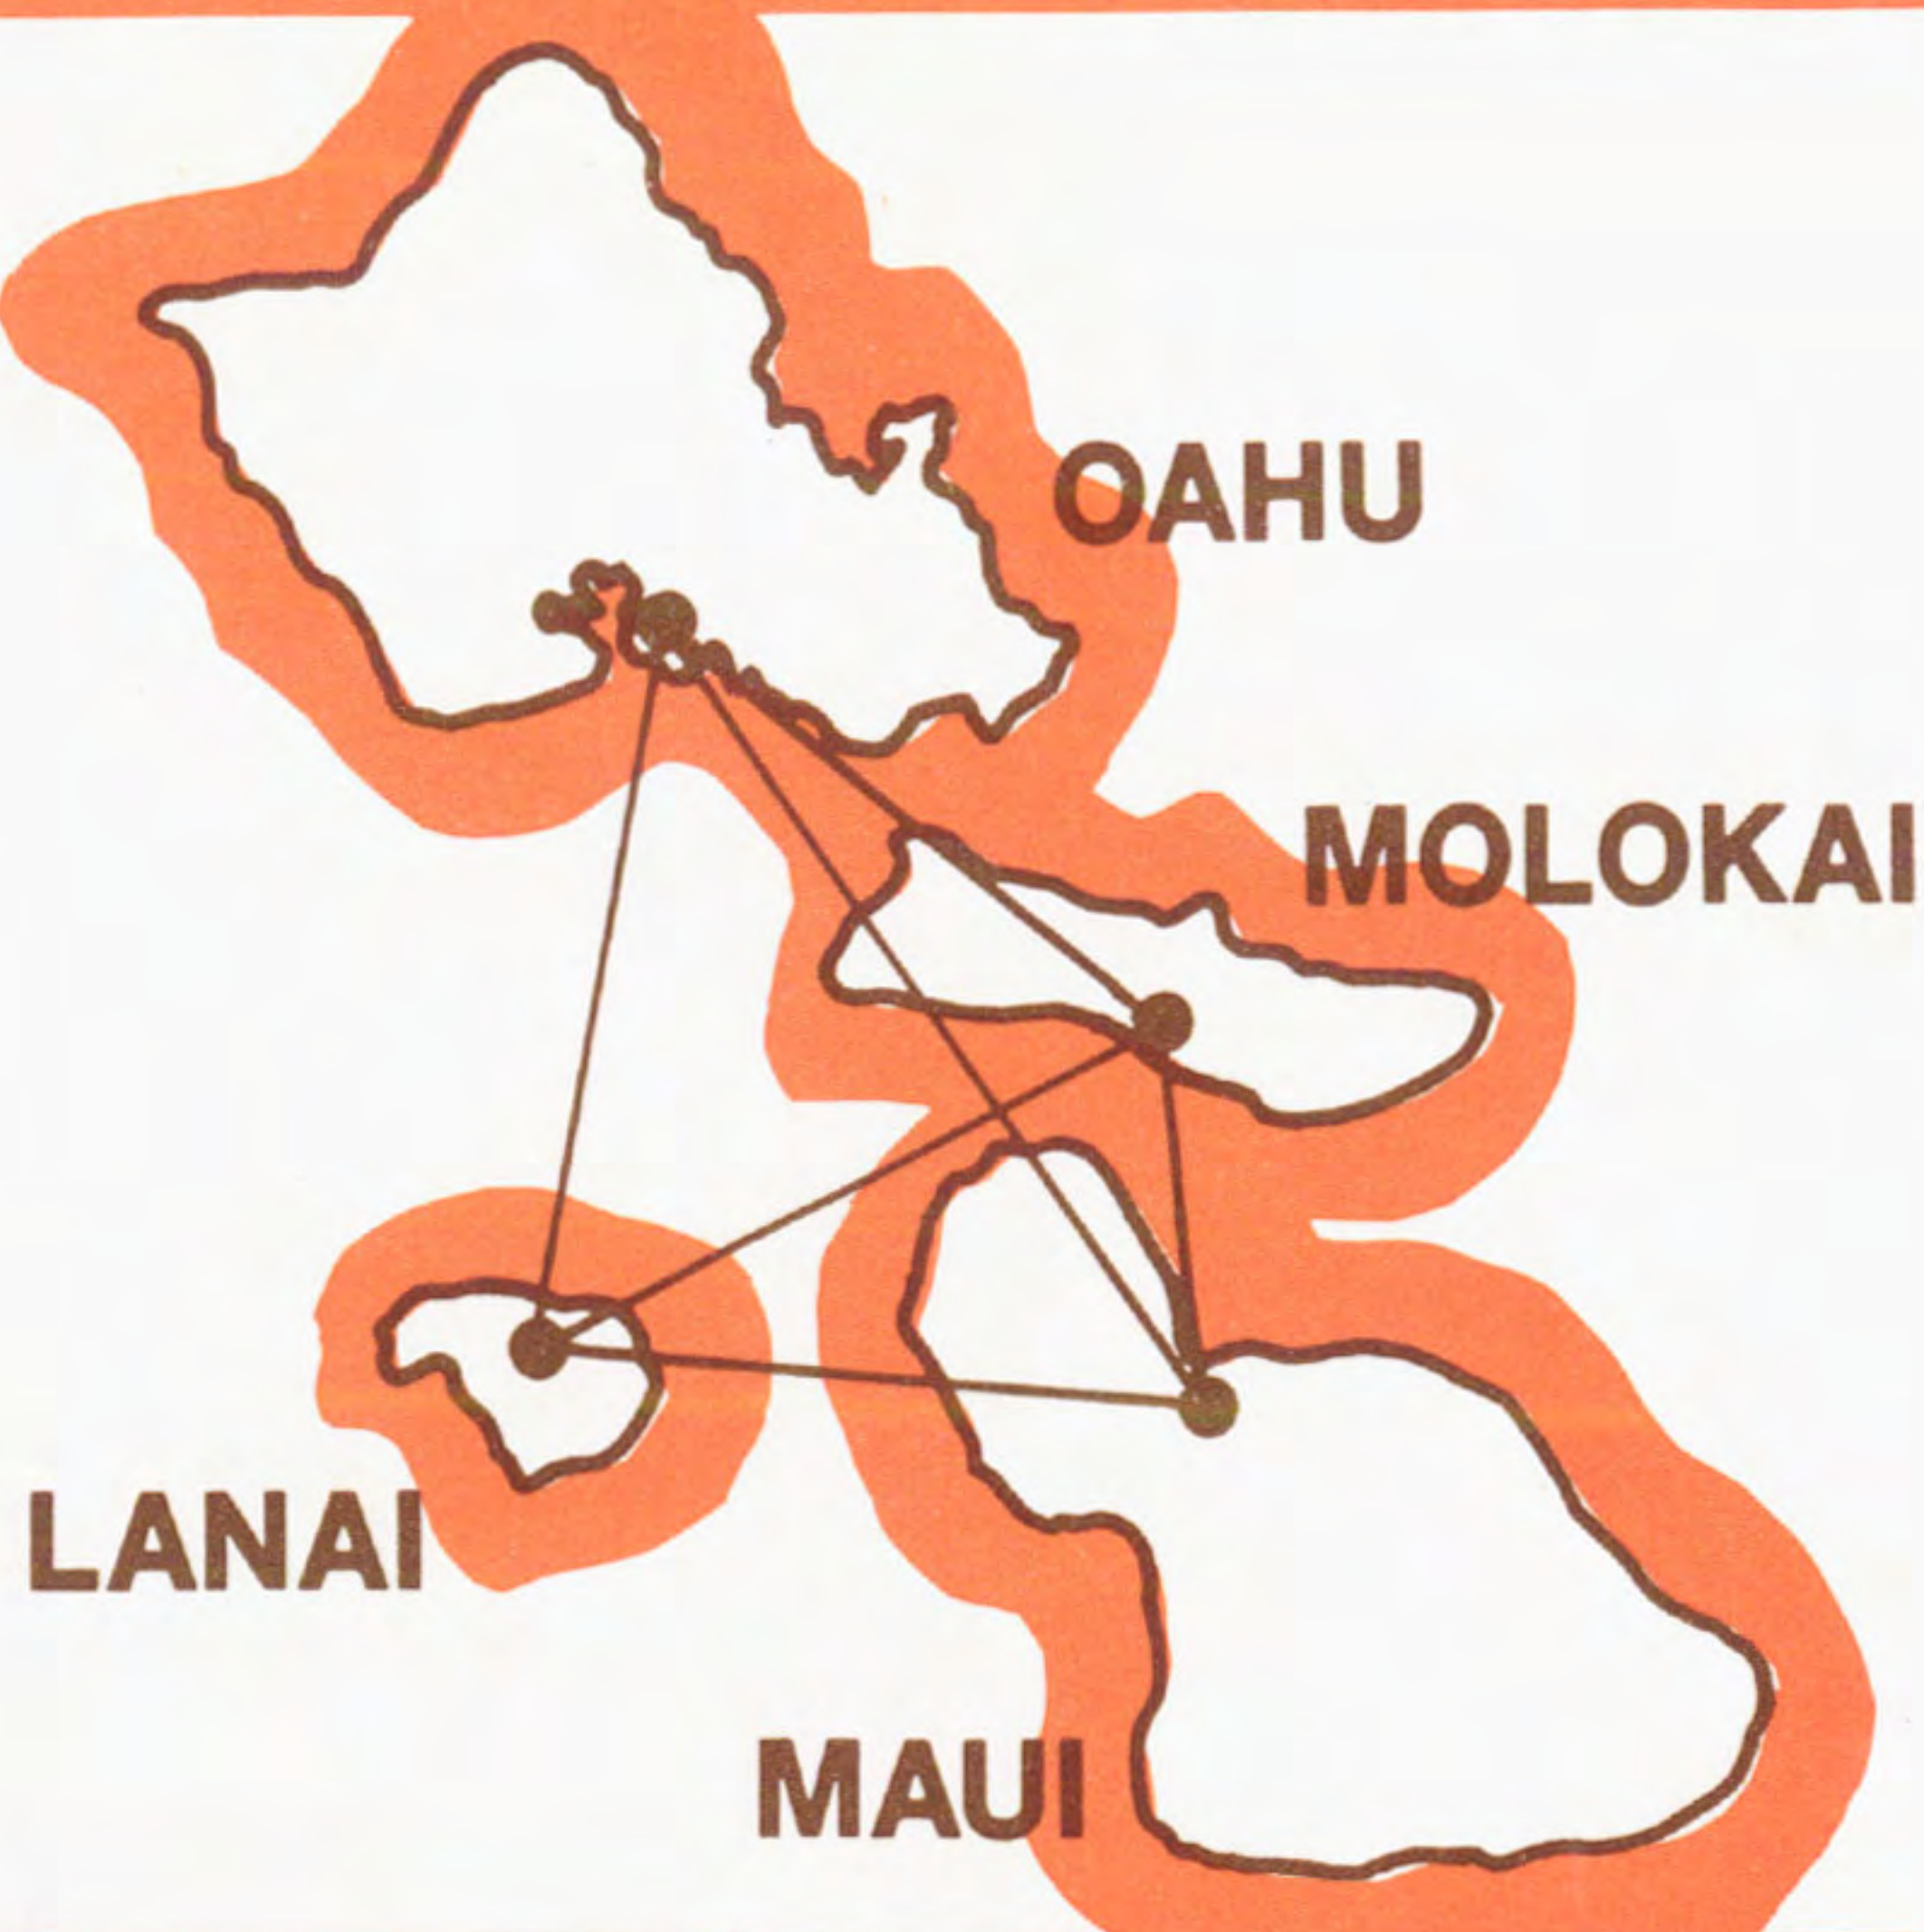

AIR HAWAII

DAILY FLIGHT SCHEDULE

Effective June 1, 1981

**SYSTEMWIDE
ECONOMY FARES
WITH
FLIGHTSEEING
AN ADDED
BONUS**

FARE INFORMATION

F—Full Fare C—Club Fare M—Military Fare CB—Commuter Book

		Honolulu	Molokai	Maui	Lanai
HONOLULU	F	---	20.00	38.00	27.00
	C&M	---	19.00	37.00	26.00
	CB	---	16.00	30.40	21.60
MOLOKAI	F	20.00	---	20.00	12.00
	C&M	19.00	---	19.00	11.00
	CB	16.00	---	16.00	NA
MAUI	F	38.00	20.00	---	15.00
	C&M	37.00	19.00	---	14.00
	CB	30.40	16.00	---	12.00
LANAI	F	27.00	12.00	15.00	---
	C&M	26.00	11.00	14.00	---
	CB	21.60	NA	12.00	---

NA—Not Applicable

Children's fare ½ the regular adult full fare. Two children fares per flight maximum.

Skybird Travel Club: \$5.00 lifetime membership

COMMUTER BOOK: May be purchased at any Air Hawaii ticket counter. Get 10 one-way tickets for the price of 8.

MAUI 50% OFF: Flight 200, Honolulu to Maui and Flight 217, Maui to Honolulu are 50% off regular adult fare.

All fares quoted in this schedule are subject to change without notice.

FLY-DRIVE PLANS

Tell us your needs and we'll get you the best deal.

In addition to our regular commuter routes, Air Hawaii also offers the premier air tour of the beautiful Hawaiian Islands. Flightsee the eight major islands and stop at three. See Rainbow Falls and the Nani Mau Gardens on the island of Hawaii, enjoy lunch at hideaway Hana on Maui, and view the Fern Grotto on Kauai. Flights depart Honolulu International Airport and Kahului, Maui at 7:30 a.m. and return about 5:30 p.m. Hotel pickup is available if desired.