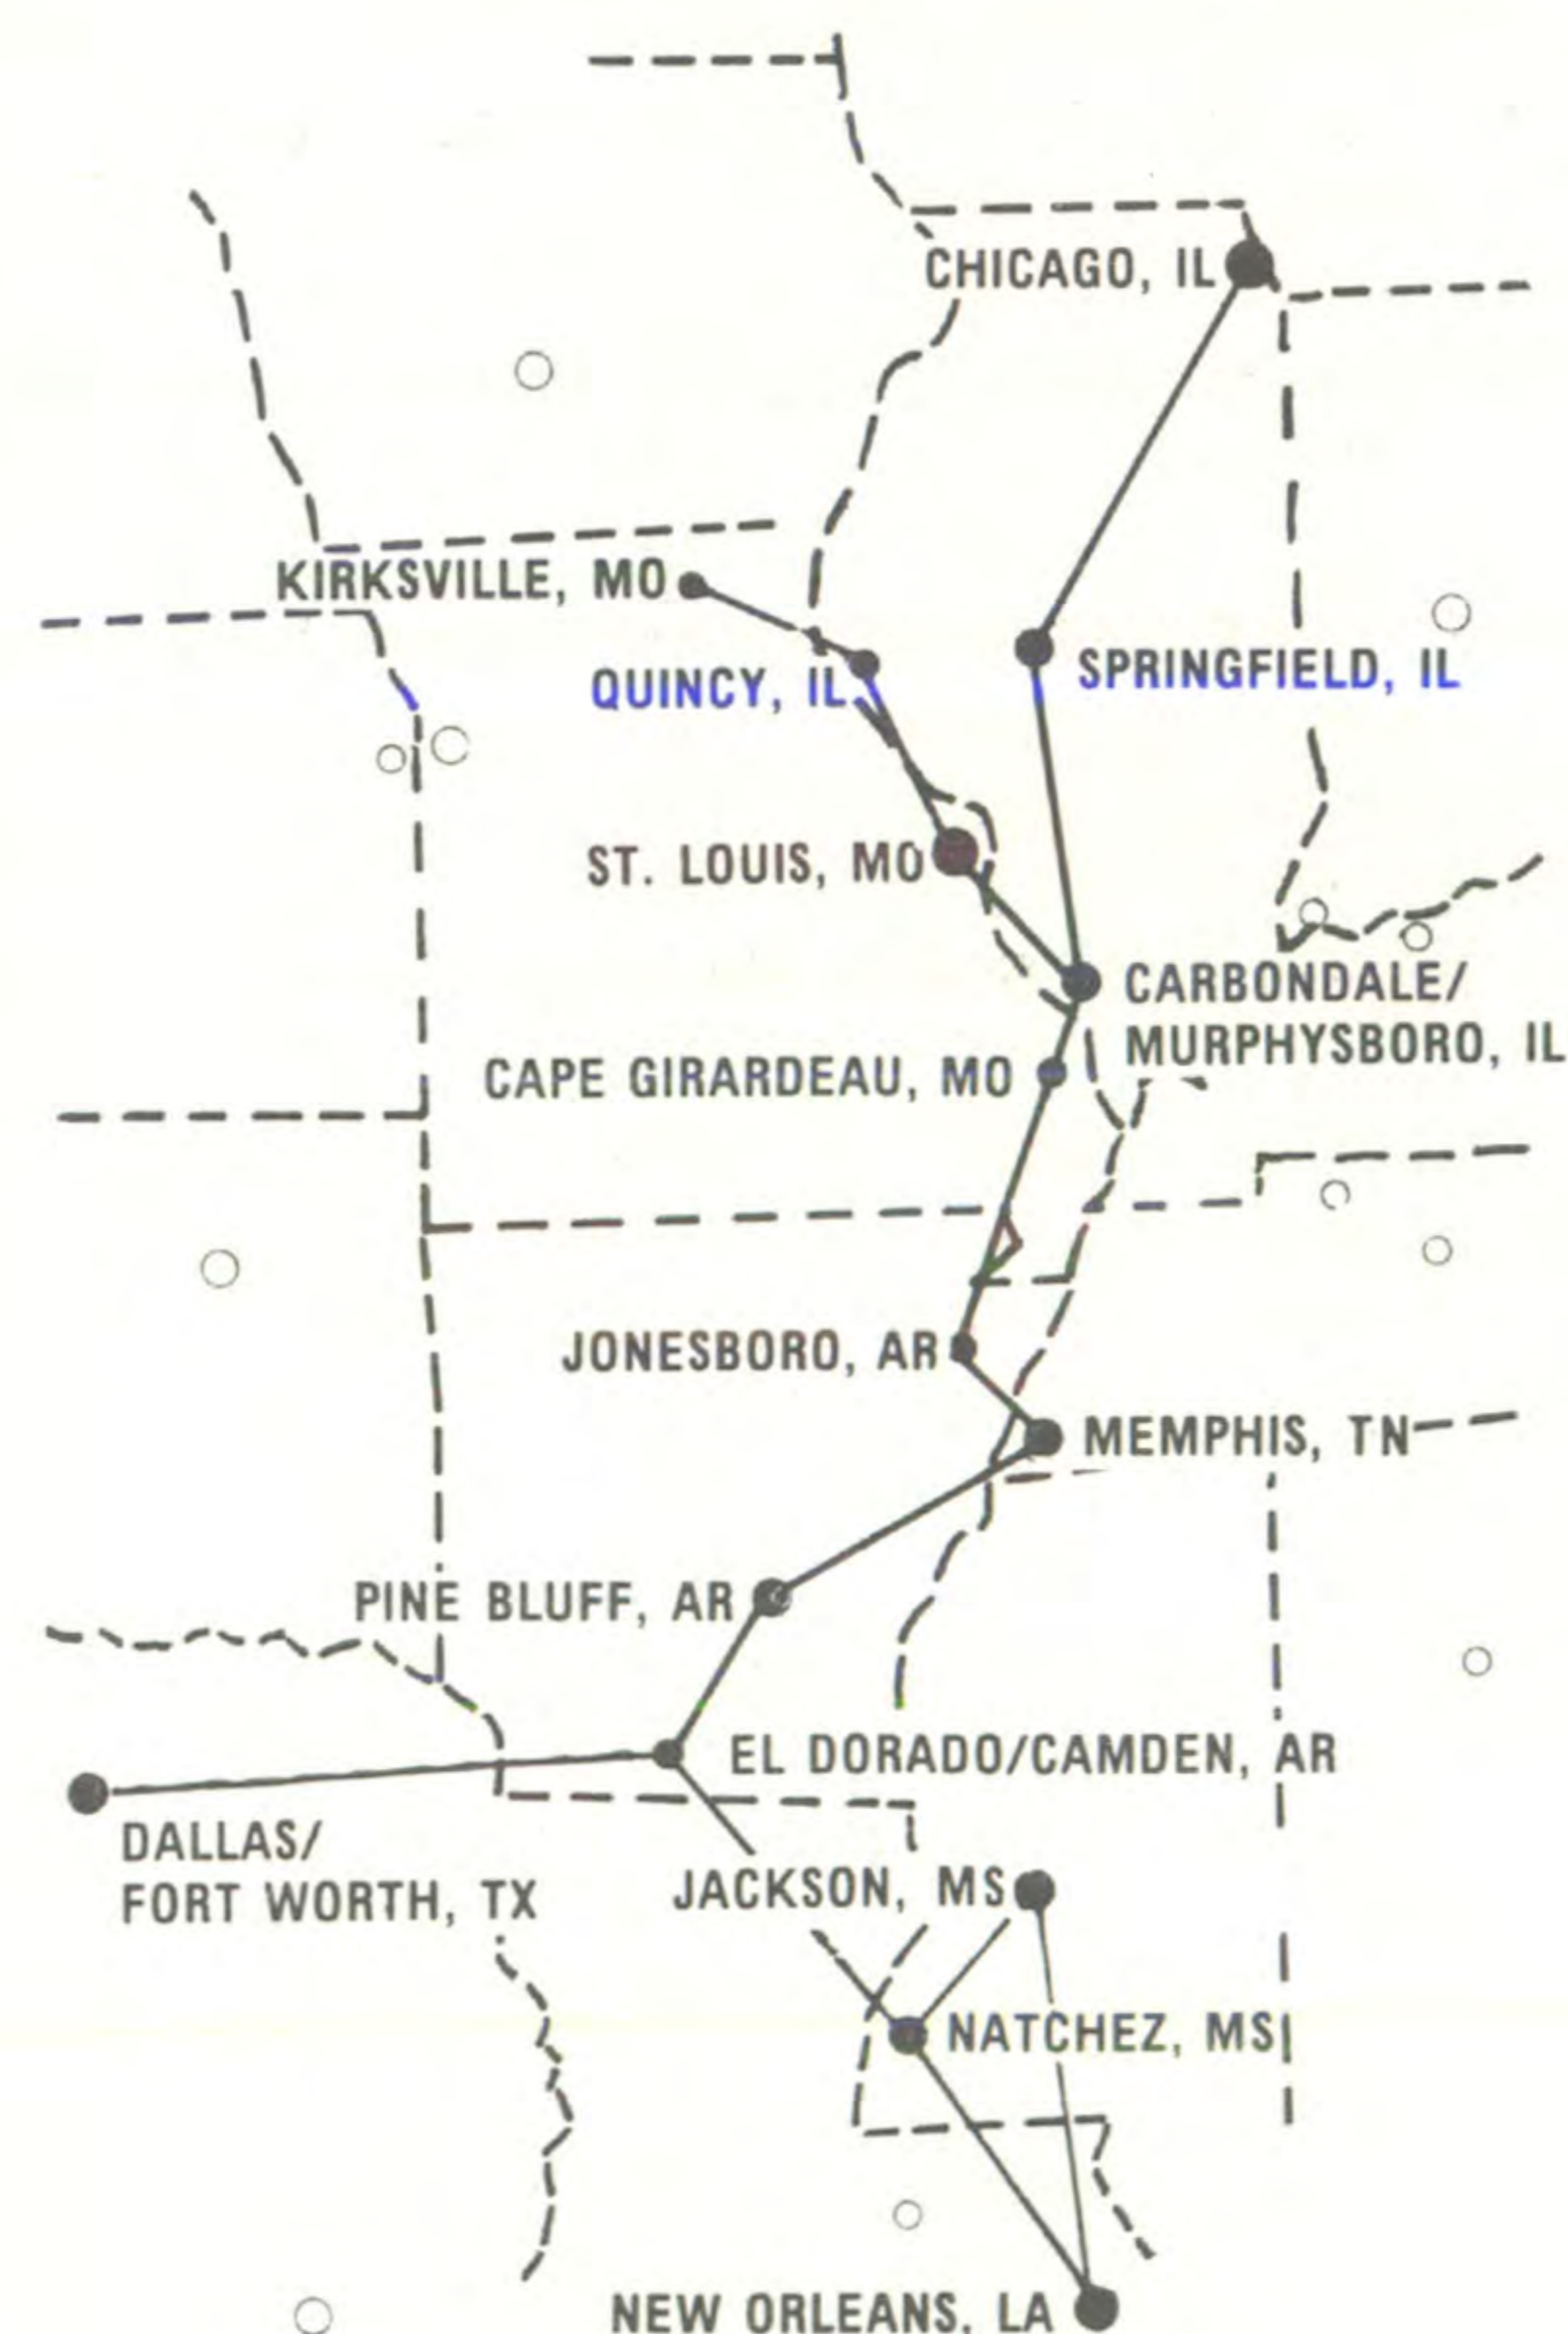

To: CARBONDALE/MURPHYSBORO, ILL. Southern Illinois Airport					
9:10a	10:30a	113	DHT	x 6, 7	1
12:15p	1:35p	225	DHT	D	1
5:45p	7:05p	119	DHT	D	1
8:10p	9:35p	205	DHT	x 6	1
To: KIRKSVILLE, Mo. Clarence Cannon Airport					
7:55a	8:20a	112	DHT	x 6, 7	0
4:30a	4:55p	118	DHT	x 6	0
To: ST. LOUIS, MO. International (Lambert) Airport					
9:10a	9:40a	113	DHT	x 6, 7	0
12:15p	12:45p	225	DHT	D	0
5:45p	6:15p	119	DHT	D	0
8:10p	8:40p	205	DHT	x 6	0

From
SPRINGFIELD, ILL. Capital
217-523-5671

To: CARBONDALE/MURPHYSBORO, ILL. Southern Illinois Airport					
11:10a	11:45a	704	HS7	x 6, 7	0
7:10p	7:45p	720	HS7	x 6, 7	0
To: CHICAGO, ILL. Meigs Field					
7:00a	7:45a	701	HS7	x 6, 7	0
9:00a	9:45a	703	HS7	x 6, 7	0
2:00p	2:45p	715	HS7	x 6, 7	0
5:00p	5:45p	719	HS7	x 6, 7	0

From
ST. LOUIS, MO. International
314-423-3532

Leave	Arrive	Flight No.	Equip-ment	Fre-quency	Stops or Con. City
To: CAPE GIRARDEAU, MO. Municipal Airport					
8:40a	9:40a	213	DHT	x 6, 7	1
1:00p	2:00p	225	DHT	x 6	1
To: CARBONDALE/MURPHYSBORO, ILL. Southern Illinois Airport					
8:40a	9:15a	213	DHT	x 6, 7	0
9:55a	10:30a	113	DHT	D	0
1:00p	1:35p	225	DHT	D	0
2:10p	2:45p	115	DHT	x 6	0
6:30p	7:05p	119	DHT	D	0
9:00p	9:35p	205	DHT	x 6	0
To: JONESBORO, ARK. Municipal Airport					
8:40a	10:30a	213	DHT	x 6, 7	2
1:00p	2:50p	225	DHT	x 6	2
To: KIRKSVILLE, MO. Clarence Cannon Airport					
7:15a	8:20a	112	DHT	x 6, 7	1
3:50p	4:55p	118	DHT	x 6	1
To: QUINCY, ILL. Baldwin Field					
7:15a	7:45a	112	DHT	x 6, 7	0
11:35a	12:05p	224	DHT	D	0
3:50p	4:20p	118	DHT	D	0
7:30p	8:00p	208	DHT	x 6	0

Our System

SPECIAL DISCOUNT FARES: Special discount fares are available for military, children and groups. Now, through joint fare agreements with other carriers, discounted fares are available between cities in the Air Illinois system and many major U.S. cities. Consult an Air Illinois Customer Service Agent for specific details.

IMPORTANT INFORMATION: St. Louis passengers are requested to check in at Gate 18, AMERICAN AIRLINES. Memphis and Dallas passengers are requested to check in at FRONTIER AIRLINES ticket counters.

CHECK-IN TIME FOR FLIGHTS: Please protect your reservation by checking in at least 20 minutes prior to departure time. Reservations not claimed 20 minutes prior to scheduled flight time are subject to cancellation.

RE-CONFIRMATION: Please re-confirm your reservation after a stopover of more than 12 hours. Re-confirmation is necessary at least 6 hours before departure in order to assure your reservation.

BAGGAGE: Free allowance is two pieces of checked baggage. Excess baggage will be charged for at the rate of $5.00 per piece. The liability of the company for baggage is limited to $250.00 unless a higher value is declared and additional charges paid in advance.

RESPONSIBILITY: Air Illinois will not be responsible for consequences arising from delays or from errors in the printed schedule. The times shown are subject to change without notice.

HOLIDAY SCHEDULE: Since holiday schedules may differ, please call your Air Illinois reservations office for this information.

TO HELP US SERVE YOU BETTER: Your baggage passes through many hands between your home and your destination.

1. Do lock your baggage.
2. Don't place money, jewels, expensive personal items, vital medication or prescriptions in luggage which is to be checked. Carry such items on the airplane with you.
3. **Fragile articles** — accepted as checked baggage only at passenger's own risk.

FREE ENTERPRISE AT WORK HERE

We have interline ticketing and baggage agreements with all major airlines in the United States. AIR ILLINOIS is in the Delta-Matic computer system. AIR ILLINOIS has direct communication with all major airlines throughout the United States.

AIR ILLINOIS, INC.
P.O. Box 1224
Carbondale, Illinois 62901
618/457-2143

SYSTEM SCHEDULE
EFFECTIVE-JULY 1, 1978

FREE ENTERPRISE AT WORK HERE