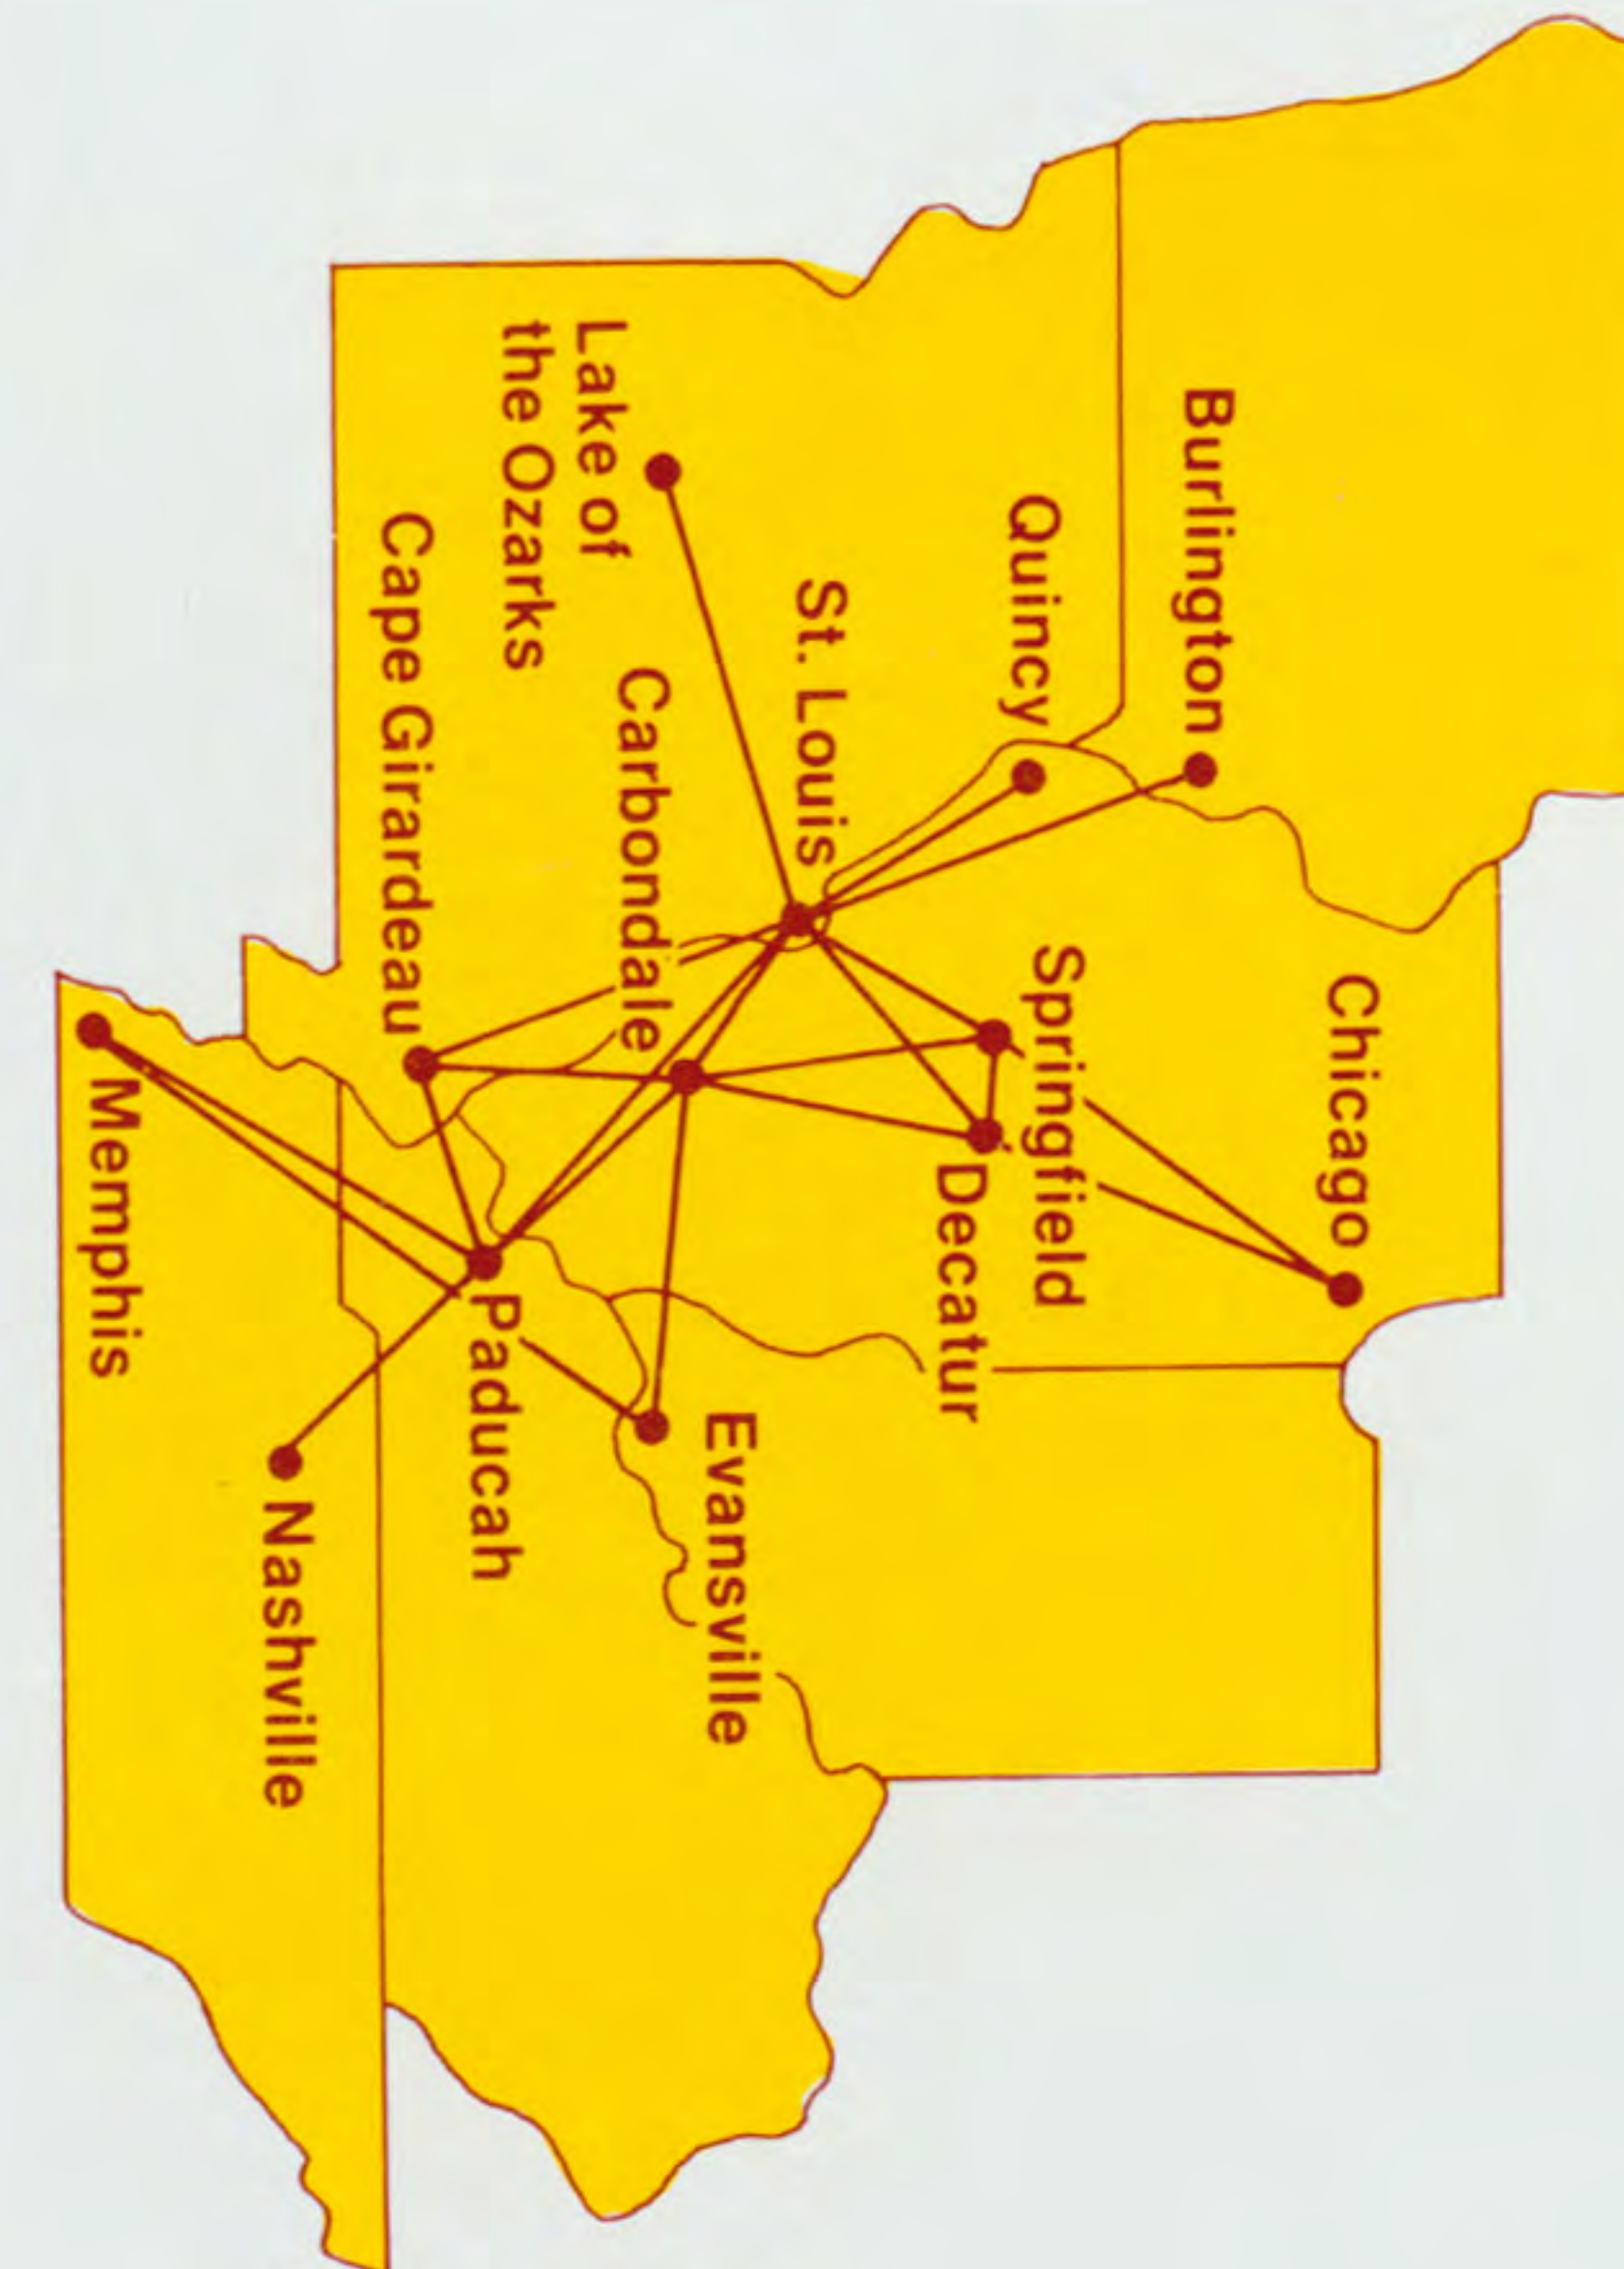

Southern Illinois Airport
P.O. Box 201
Carbondale, Illinois 62901