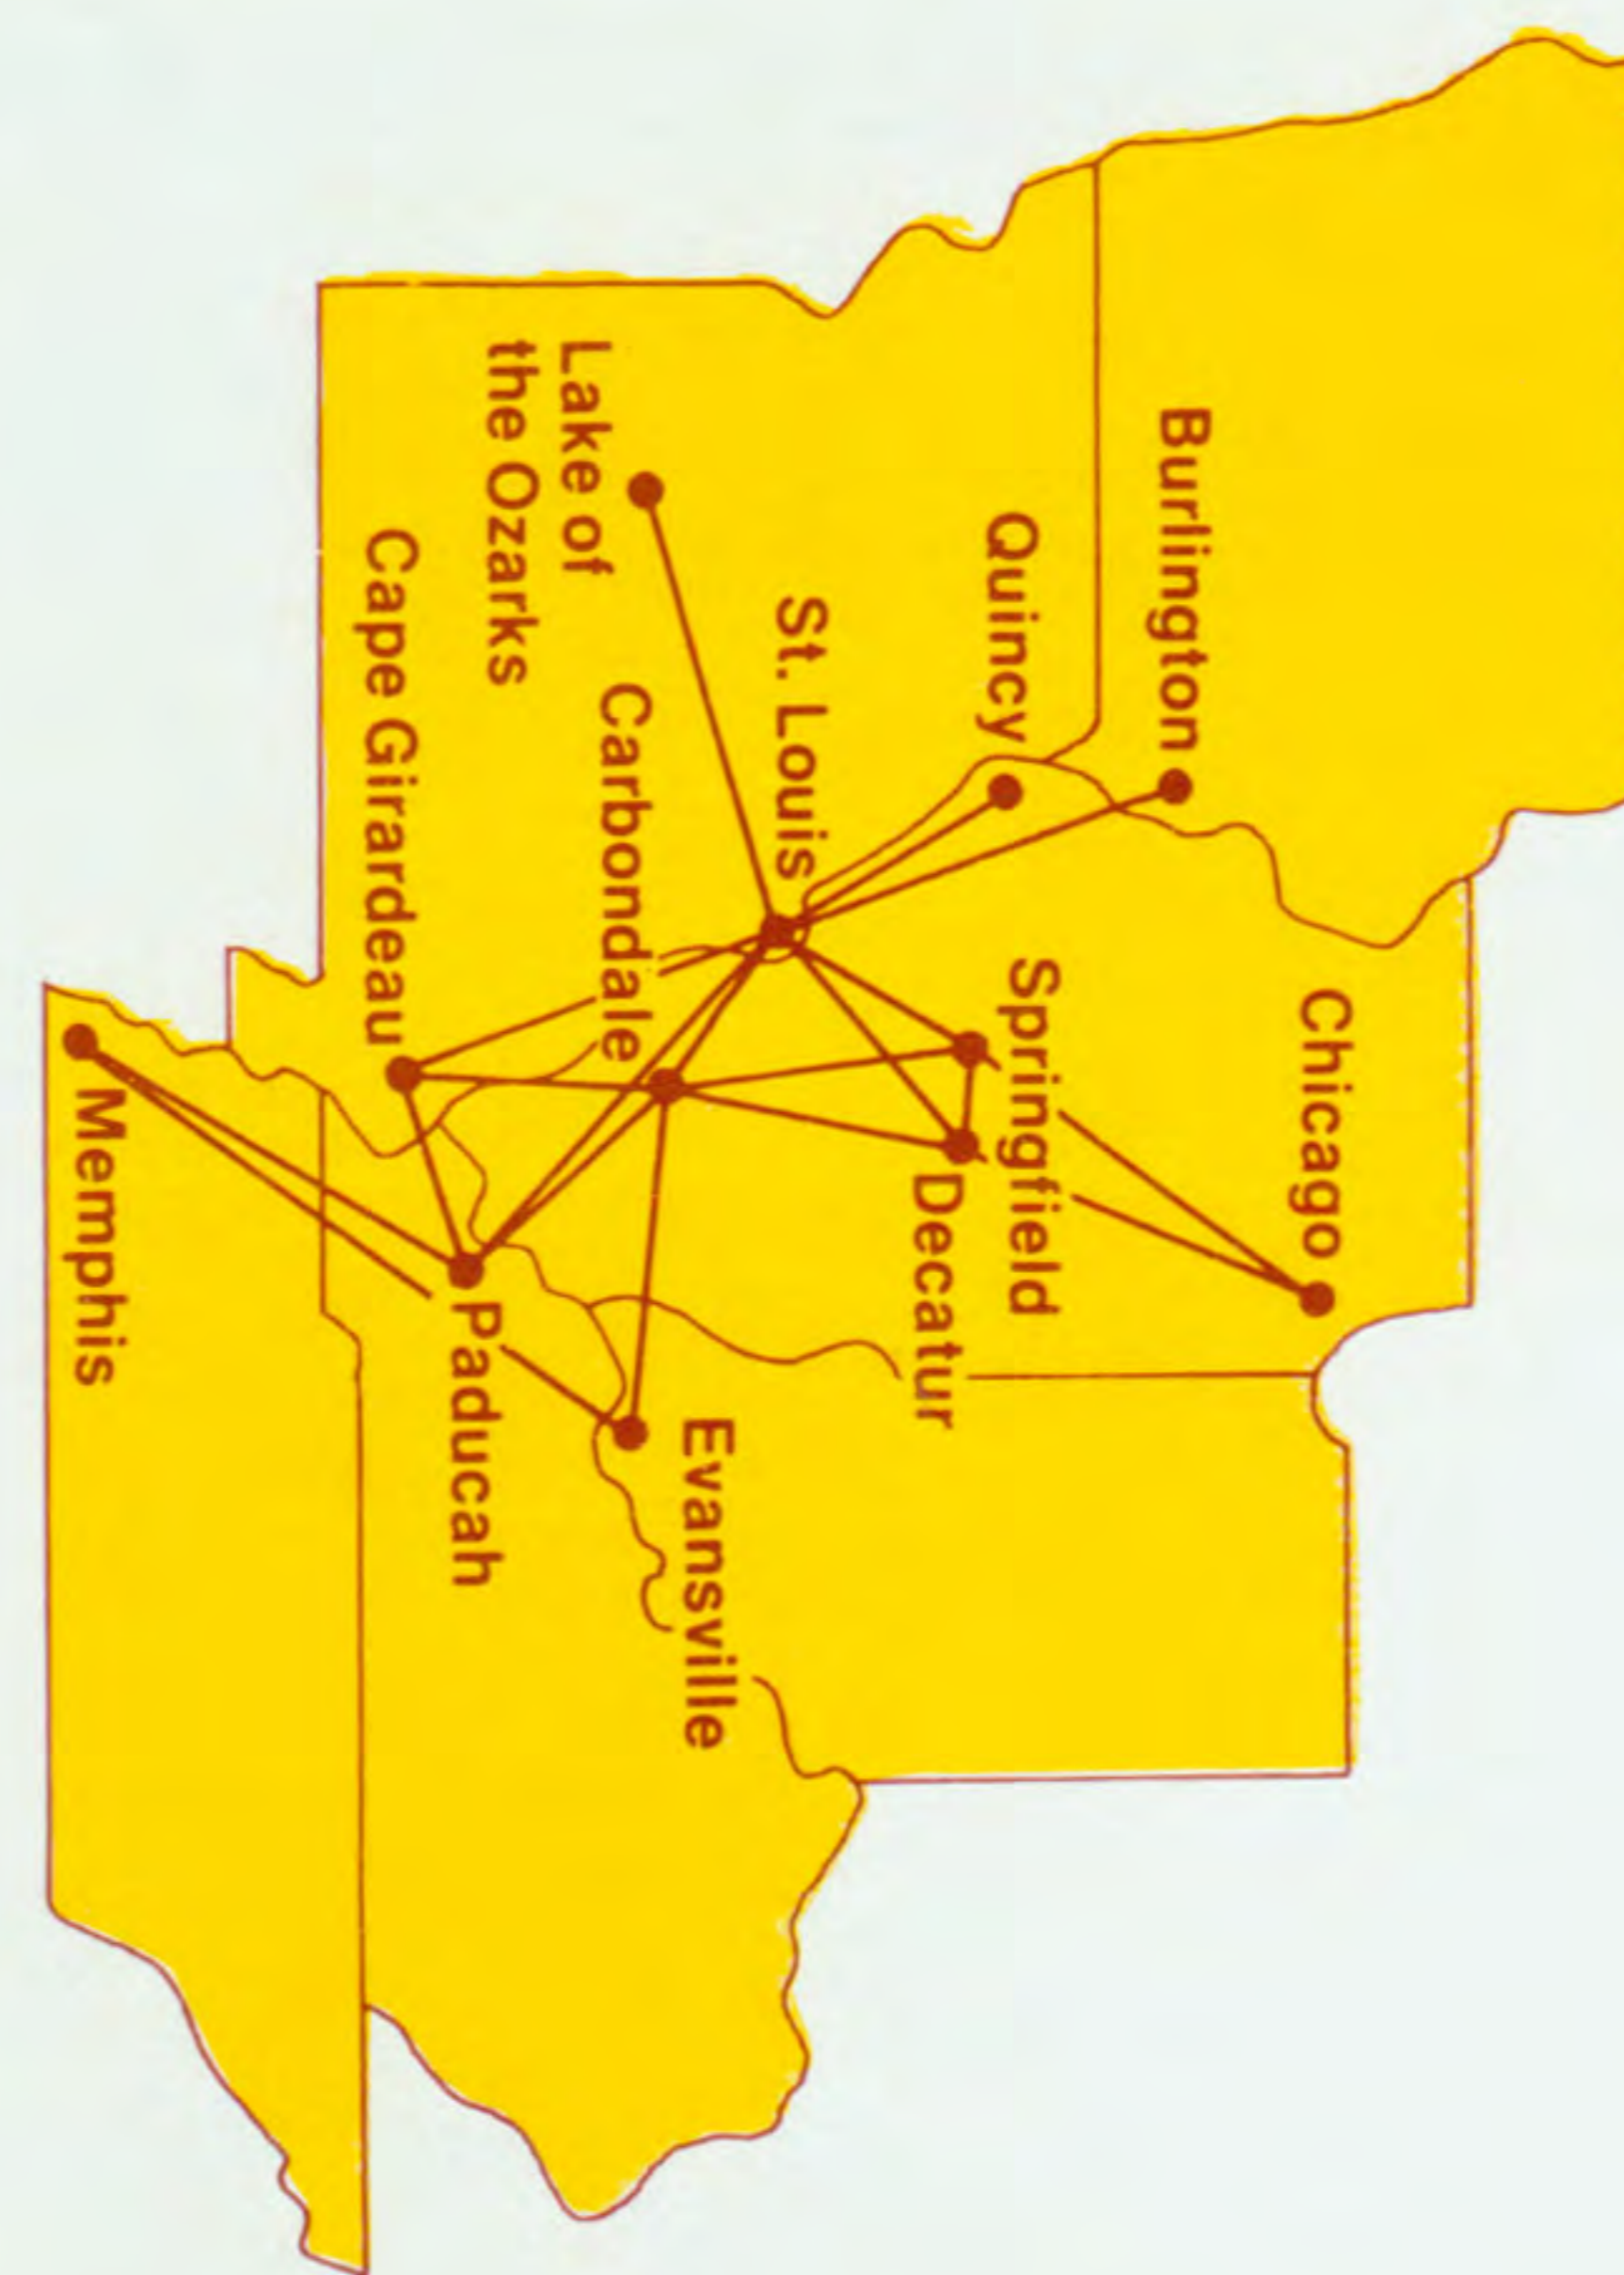

Southern Illinois Airport
P.O. Box 201
Carbondale, Illinois 62901

Air Illinois

Discover the
Magnificent
Skies of

air ILLINOIS

System Timetable June 1, 1982

BULK RATE
U.S. Postage
PAID
Permit No. 74
Carbondale, IL