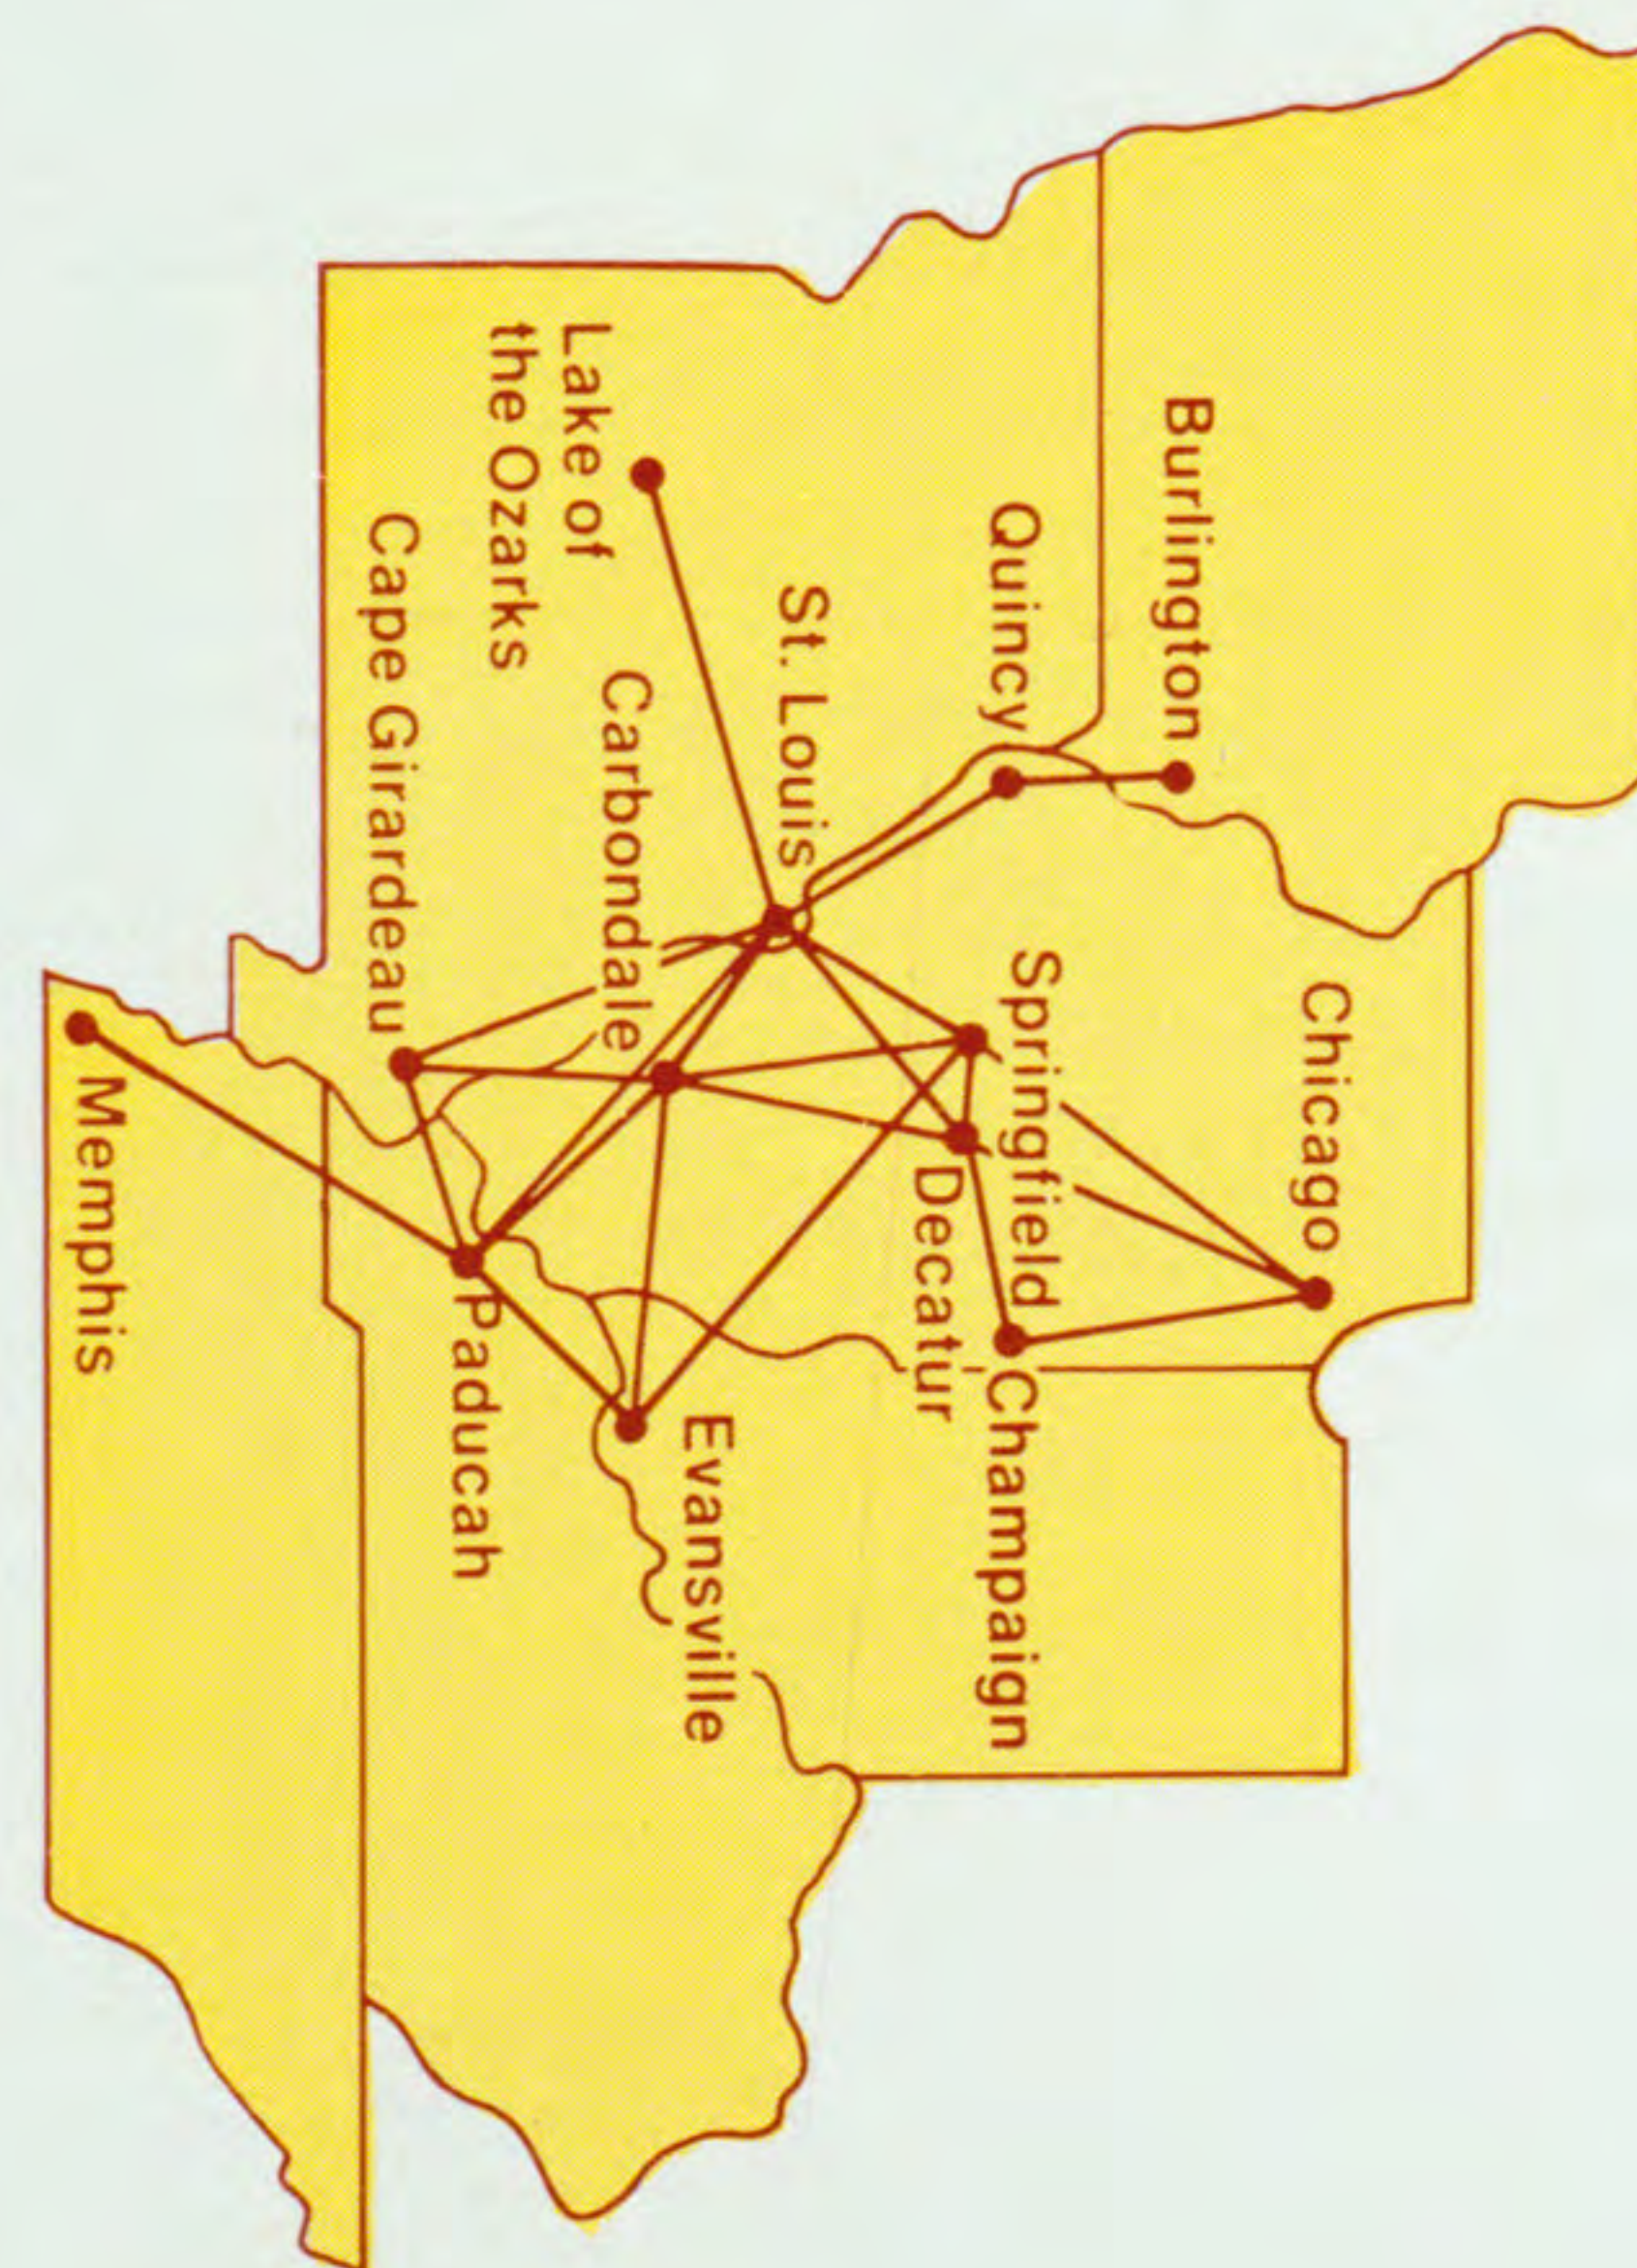

Southern Illinois Airport
P.O. Box 201
Carbondale, Illinois 62901