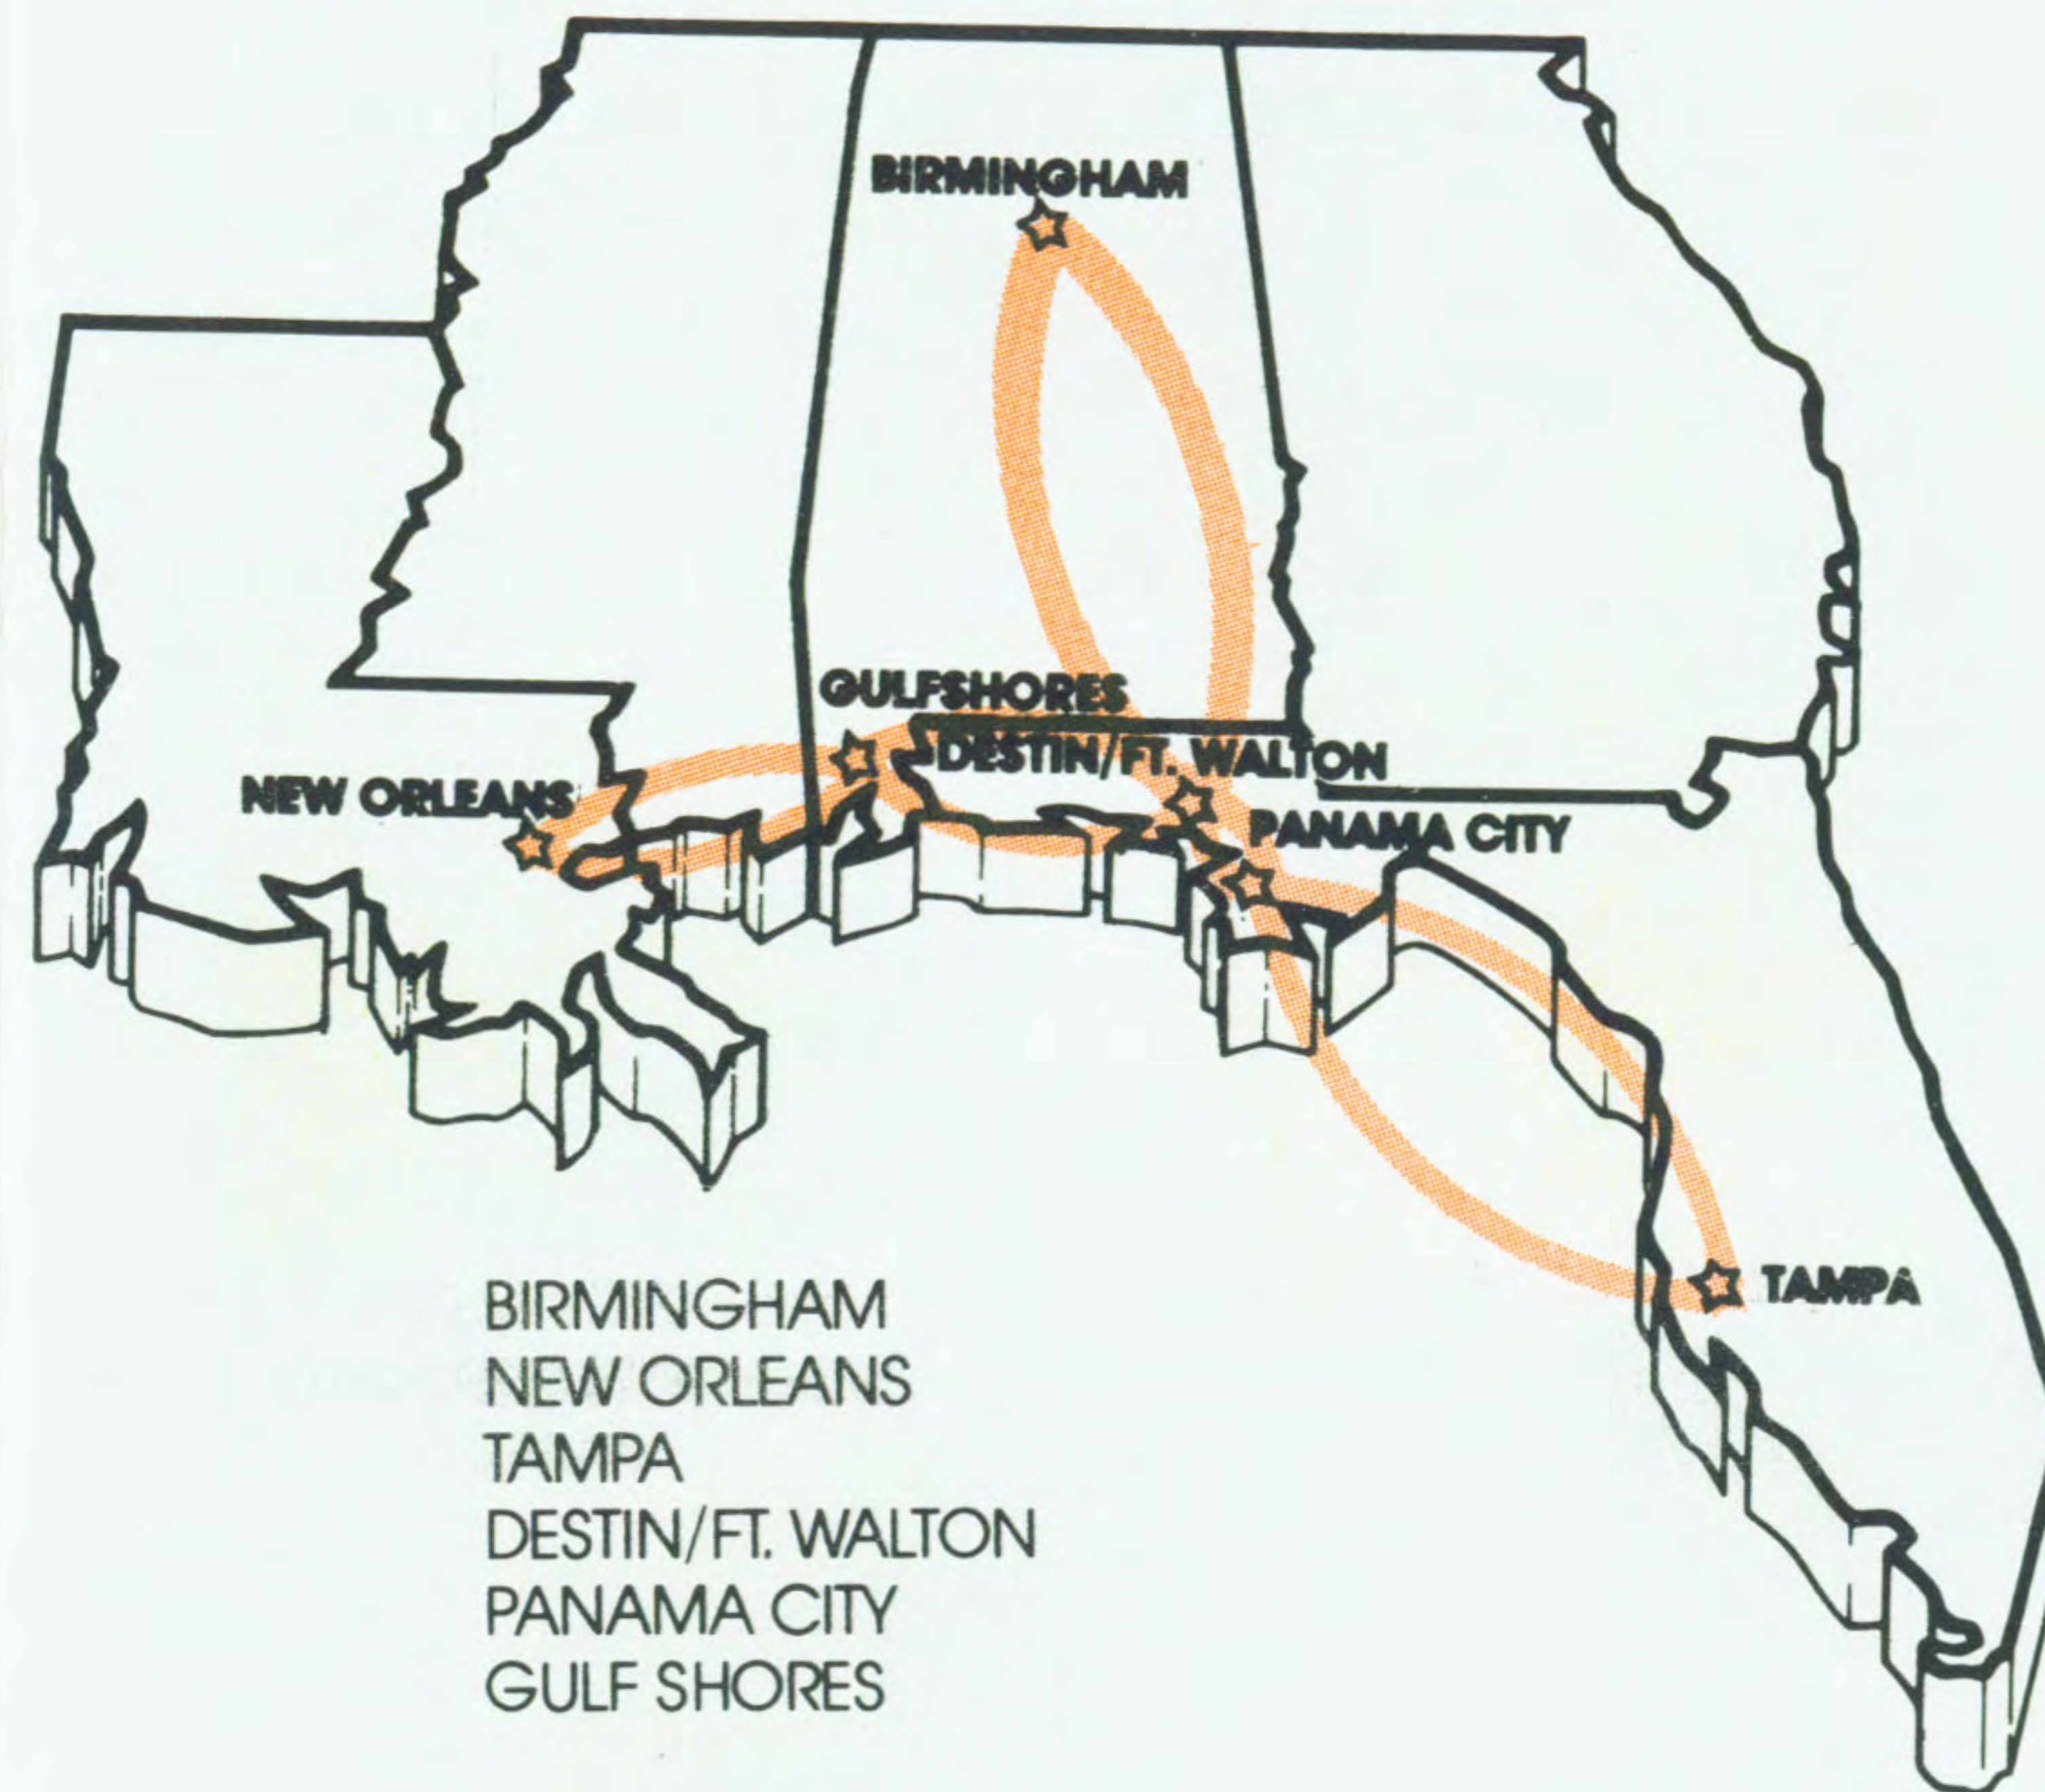

RESERVATIONS: To fly ANO, consult your travel agent or call **1-800-535-2643** toll free.

CHECK-IN: To help insure on-time performance, Air New Orleans must cancel the reservation of any passenger who checks in less than 10 minutes before scheduled departure.

System Timetable

Call your travel agent
or call Air New Orleans direct:

1-800-535-2643

"The Gulf Coast Connection"