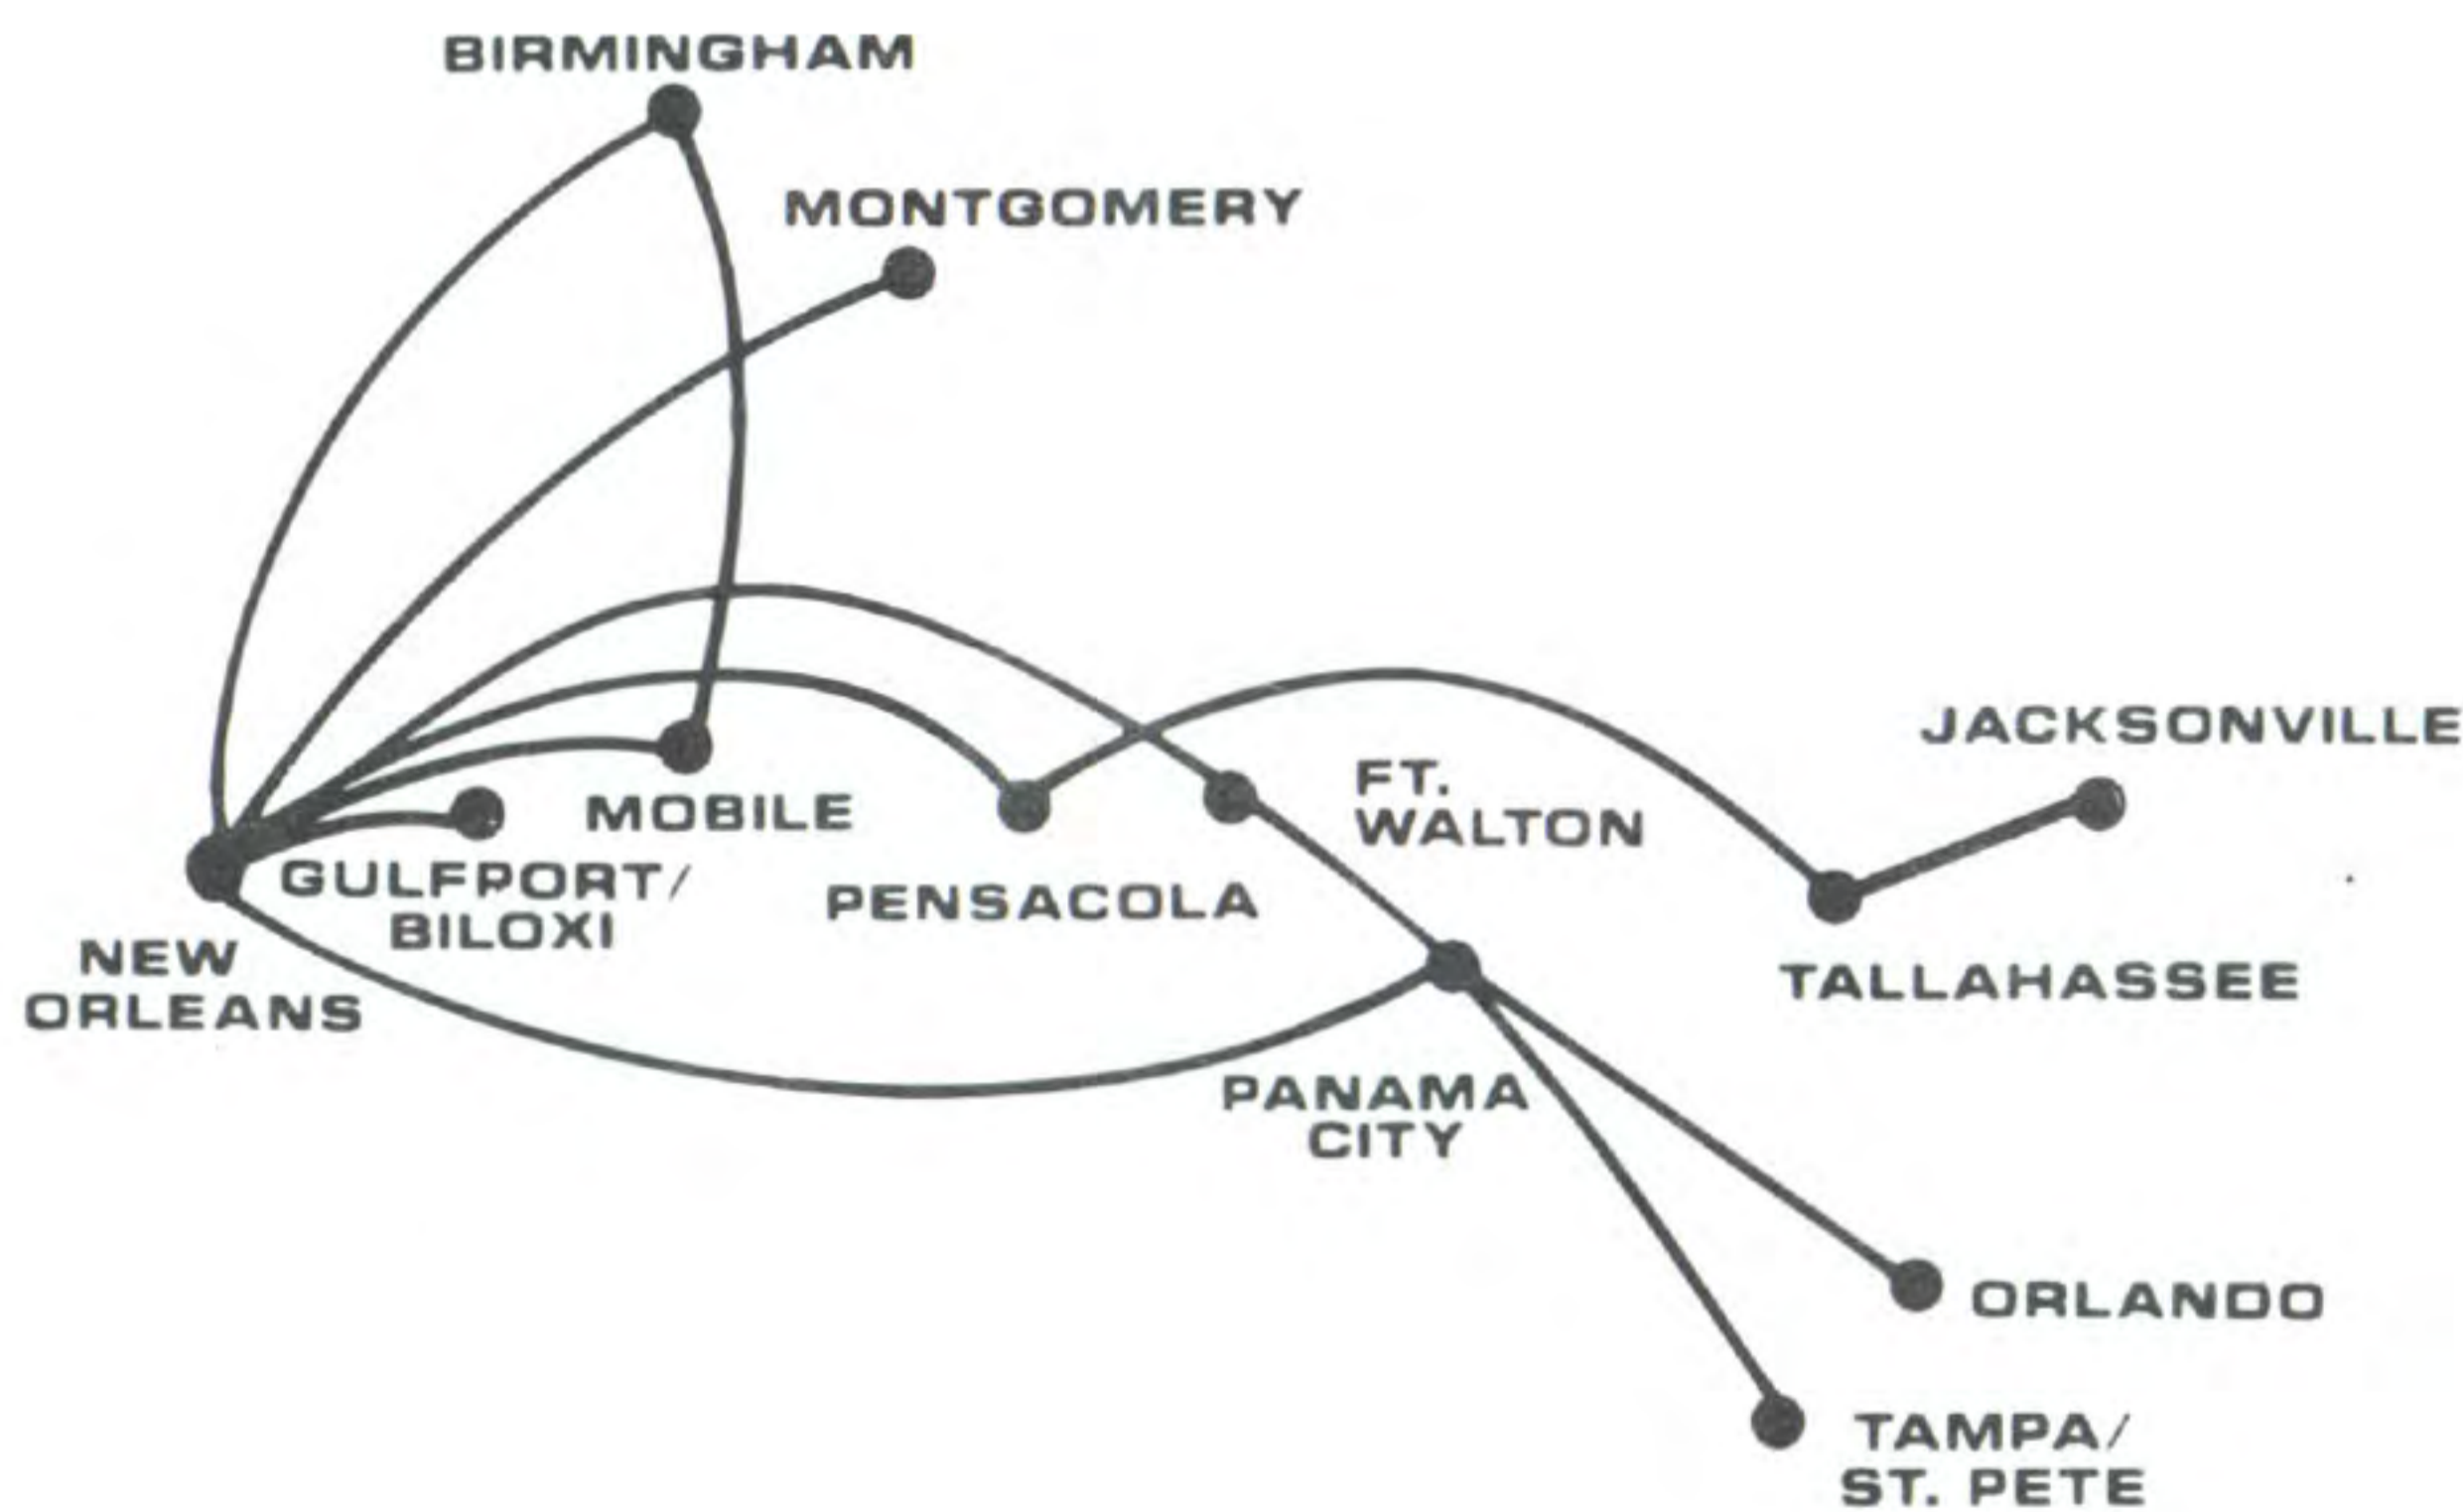

CONTINENTAL EXPRESS

SYSTEM TIMETABLE Effective - March 1, 1987

*New Larger Aircraft
New Service to
Jacksonville and Montgomery*

1-800-525-0280

Operated by
AIR NEW ORLEANS

NEW ORLEANS

RESERVATIONS
1-800-525-0280

AIR CARGO (504) 464-9301

Leave	Arrive	Frq.	Flight	Stops
TO: BIRMINGHAM				
9:50a-11:45a	x7	2938	1	
11:40a- 1:55p	x6/7	2928/2920	1/MOB	
2:30p- 4:57p	x6	2930/2922	1/MOB	
7:25p- 9:20p	x6	2942	1	
TO: FT. WALTON BEACH/EGLIN AFB				
9:50a-11:05a	Daily	2958	0	
2:50p- 4:05p	Daily	2960	0	
6:00p- 7:15p	x6	2962	0	
9:00p-10:15p	x6	2964	0	
TO: GULFPORT				
7:10a- 7:40a	x6/7	2902	0	
9:50a-10:20a	x7	2904	0	
11:20a-11:50a	x7	2906	0	
1:10p- 1:40p	Daily	2908	0	
2:50p- 3:20p	x6	2910	0	
4:25p- 4:55p	x6	2912	0	
7:25p- 7:55p	x6	2914	0	
10:35p-11:05p	x6	2916	0	
TO: JACKSONVILLE				
9:50a- 2:55p	x7	2950/2946	2/PNS	
4:20p- 8:25p	x6	2948	2	
TO: MOBILE				
9:45a-10:25a	x7	2926	0	
11:40a-12:20p	x6/7	2928	0	
2:30p- 3:10p	Daily	2930	0	
4:15p- 4:55p	x6	2932	0	
7:25p- 8:05p	x6	2934	0	
10:35p-11:40p	x6	2916	1	
10:45p-11:25p	x6	2936	0	
TO: MONTGOMERY				
9:50a-11:00a	x7	2938	0	
2:40p- 3:50p	x6	2940	0	
7:25p- 8:35p	x6	2942	0	
TO: ORLANDO				
9:50a- 2:45p	Daily	2958/2968	2/VPS	
2:50p- 7:40p	Daily	2960/2970	2/VPS	
TO: PANAMA CITY				
9:50a-12:05p	Daily	2958/2968	1/VPS	
2:50p- 4:55p	Daily	2960/2970	1/VPS	
9:00p-10:50p	x6	2964	1	
TO: PENSACOLA				
9:50a-10:40a	x7	2950	0	
1:10p- 2:00p	x6	2952	0	
4:20p- 5:10p	x6	2948	0	
7:35p- 8:35p	x6	2954	0	
10:40p-11:40p	x6	2955	0	
TO: TALLAHASSEE				
9:50a- 1:40p	x7	2950/2946	1/PNS	
4:20p- 7:15p	x6	2948	1/PNS	