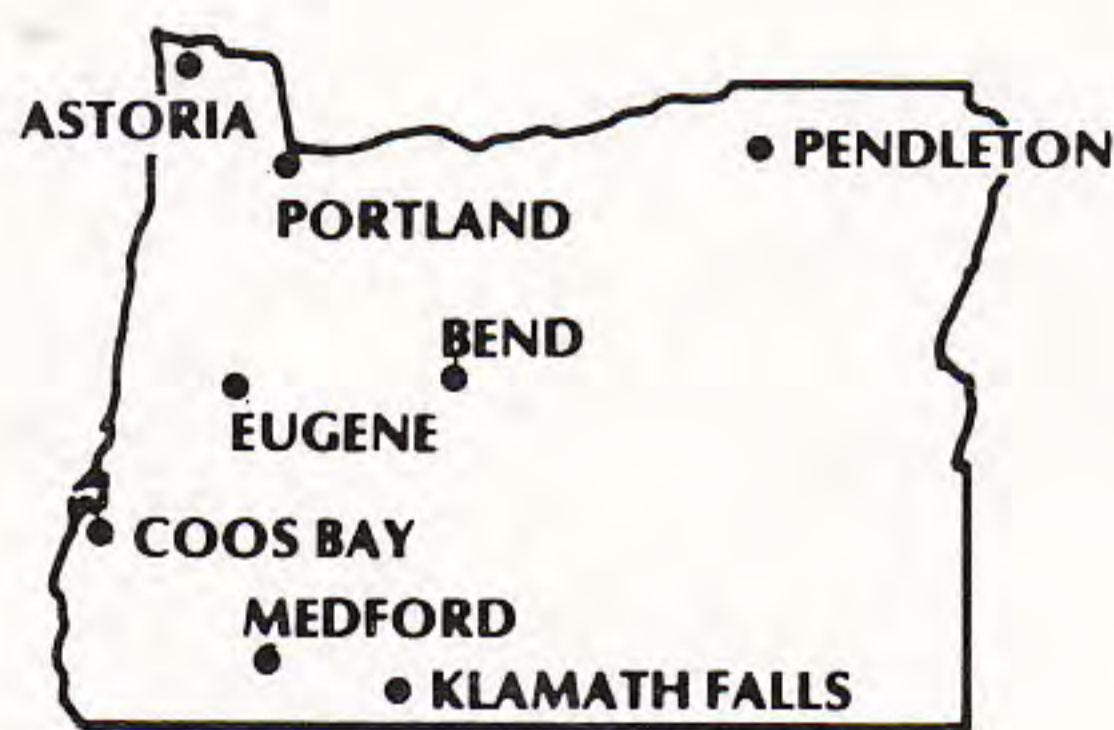

Free Airport Courtesy Car

to Thunderbird/Red Lion Motor Inns and Motels in these Oregon cities:

**Astoria • Coos Bay • Eugene • Medford
Pendleton • Portland • Klamath Falls**

Astoria, THUNDERBIRD MOTOR INN
Bend, RED LION MOTEL
THUNDERBIRD MOTEL
Coos Bay, THUNDERBIRD MOTOR INN
Eugene, THUNDERBIRD MOTOR INN
Klamath Falls, THUNDERBIRD MOTEL
Medford, RED LION MOTOR INN
Pendleton, RED LION MOTOR INN
Portland, RED LION MOTOR INN
AT JANTZEN BEACH
RED LION MOTOR INN
AT PORTLAND CENTER
THUNDERBIRD MOTOR INN
AT THE COLISEUM
THUNDERBIRD MOTOR INN
AT JANTZEN BEACH

THUNDERBIRD/RED LION MOTOR INNS

For reservations, call toll free: **800-547-8010**
In Oregon, call 800-452-0733

April, 1979

B3

MEET THE NEW AIR OREGON

- * Now reaching a greater number of Oregon communities, plus nearby major destinations like Seattle's Boeing Field.
- * Flying an expanded fleet including ultra-modern, 19-passenger Air Oregon Metroliners.