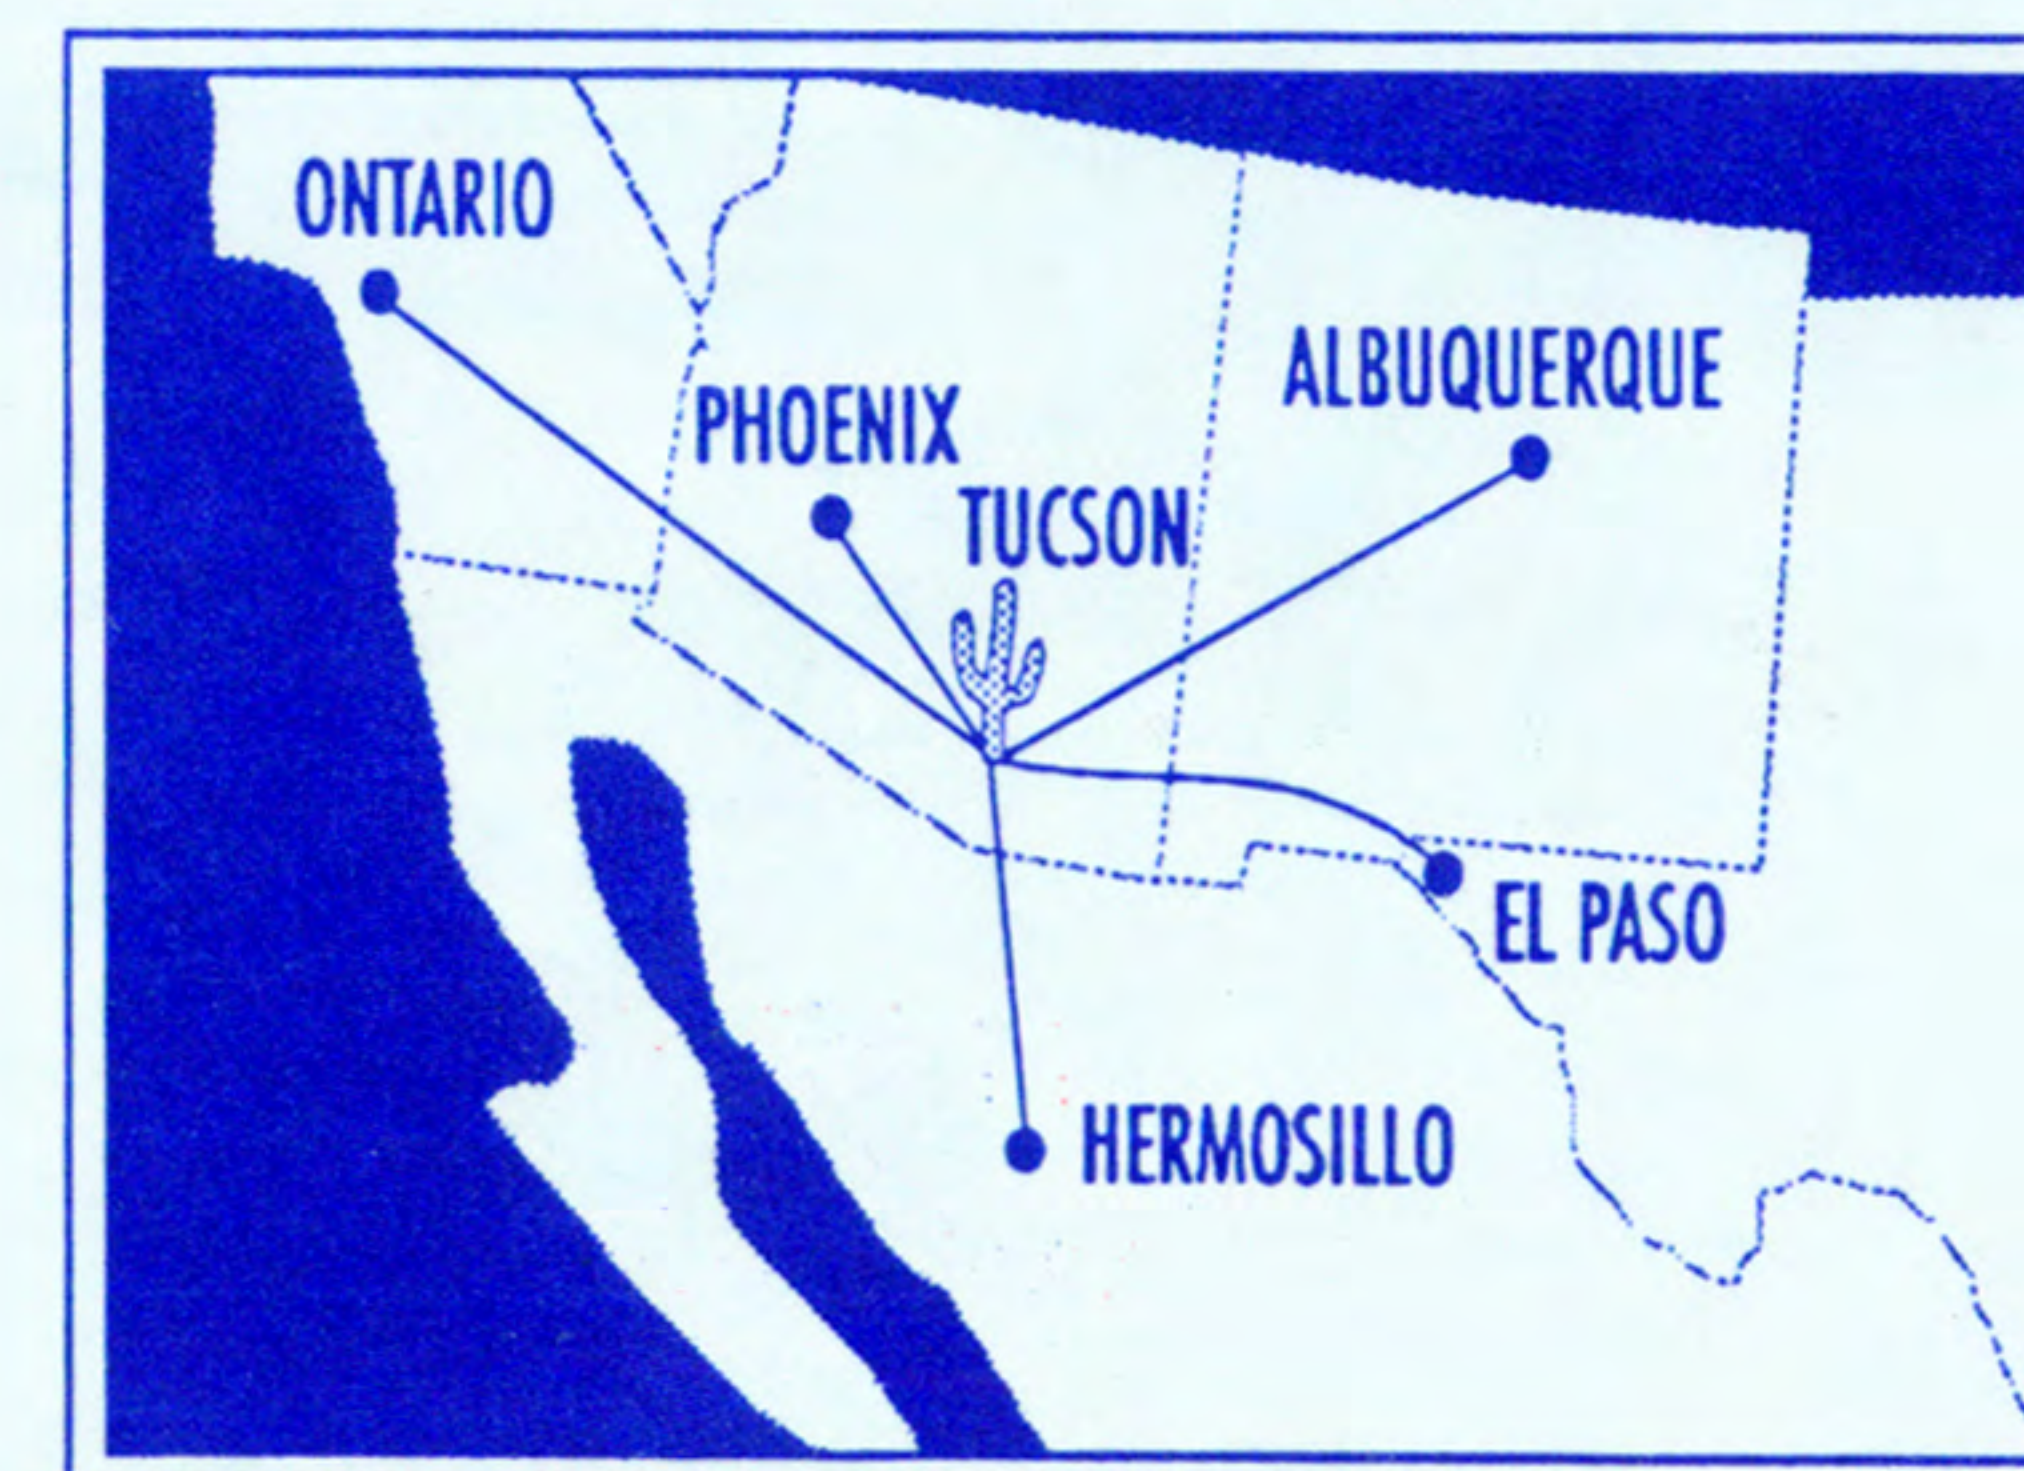

ARIZONA AIRWAYS

FOR RESERVATIONS (6:00 A.M. TO MIDNIGHT)

CALL 1-800 ARIZONA

(1-800-274-0662) EXCEPT AS SHOWN BELOW,
OR CALL YOUR TRAVEL AGENT

- ALBUQUERQUE 842-4331
- EL PASO ..... (800) 274-0662
- HERMOSILLO 61-02-27
- ONTARIO ..... (800) 274-0662
- PHOENIX 225-2900
- TUCSON 889-8100
- MEXICO (Toll Free) ..... (95) (800) 274-0662

PARA RESERVACIONES (06:00-24:00)

- EN LOS ESTADOS UNIDOS ..... (800) 274-0662
- EN MÉXICO (Llamada Gratis) ..... (95) (800) 274-0662
- EN HERMOSILLO 61-02-27

1-Monday•Lunes 2-Tuesday•Martes 3-Wednesday•Miercoles 4-Thursday•Juevas 5-Friday•Viernes 6-Saturday•Sabado 7-Sunday•Domingo

Notice: All schedules and fares are subject to change without notice. ★ Todos los horarios y tarifas estan sujetos a cambio sin aviso.

* All Ontario Service Effective 6/20/94 Except Flt.#508 Effective 6/19/94