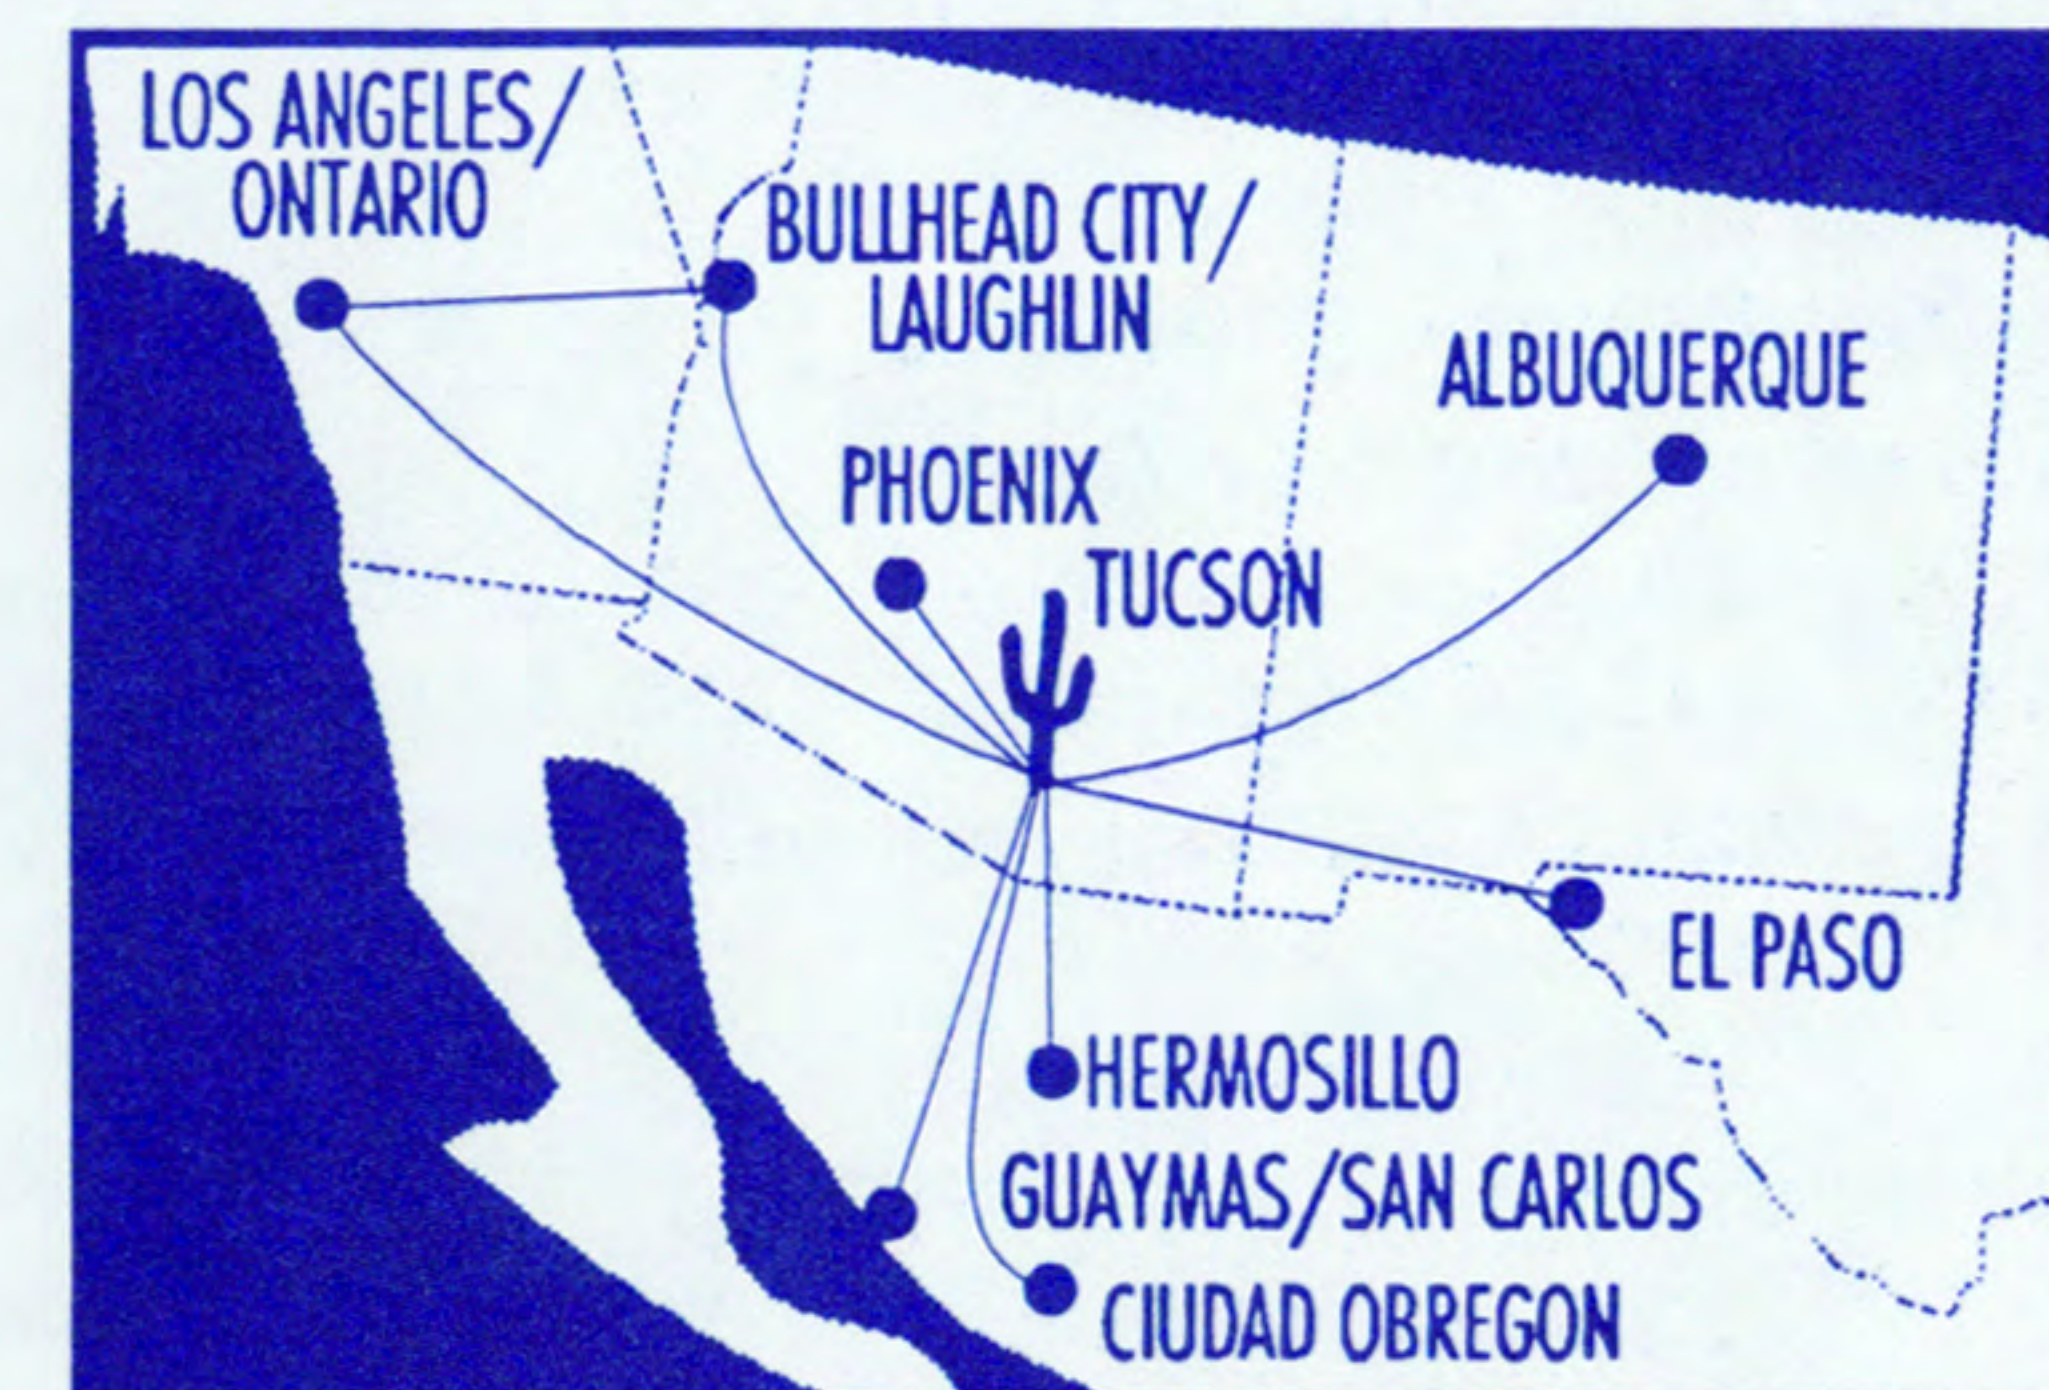

FROM / DE ALBUQUERQUE

TO / A BULLHEAD CITY / LAUGHLIN					
303 / 505	9:45 a.m.	1:00 p.m.	12345	Tucson	
305 / 507	2:45 p.m.	6:15 p.m.	7	Tucson	
TO / A CIUDAD OBREGON					
301 / 601	7:45 a.m.	10:25 a.m.	12345	Tucson	
303 / 705	9:45 a.m.	2:10 p.m.	12345 7	Tucson	
TO / A GUAYMAS / SAN CARLOS					
301 / 605	9:45 a.m.	2:00 p.m.	12345	Tucson	
TO / A HERMOSILLO					
301 / 205	9:45 a.m.	1:45 p.m.	12345	Tucson	
305 / 207	3:45 p.m.	6:45 p.m.	12345 7	Tucson	
TO / A TUCSON (International Terminal)					
301	7:45 a.m.	8:15 a.m.	12345	Nonstop / Sin escala	
303	9:45 a.m.	10:15 a.m.	123456	Nonstop / Sin escala	
305	2:45 p.m.	3:15 p.m.	12345 7	Nonstop / Sin escala	
307	6:45 p.m.	7:15 p.m.	12345 7	Nonstop / Sin escala