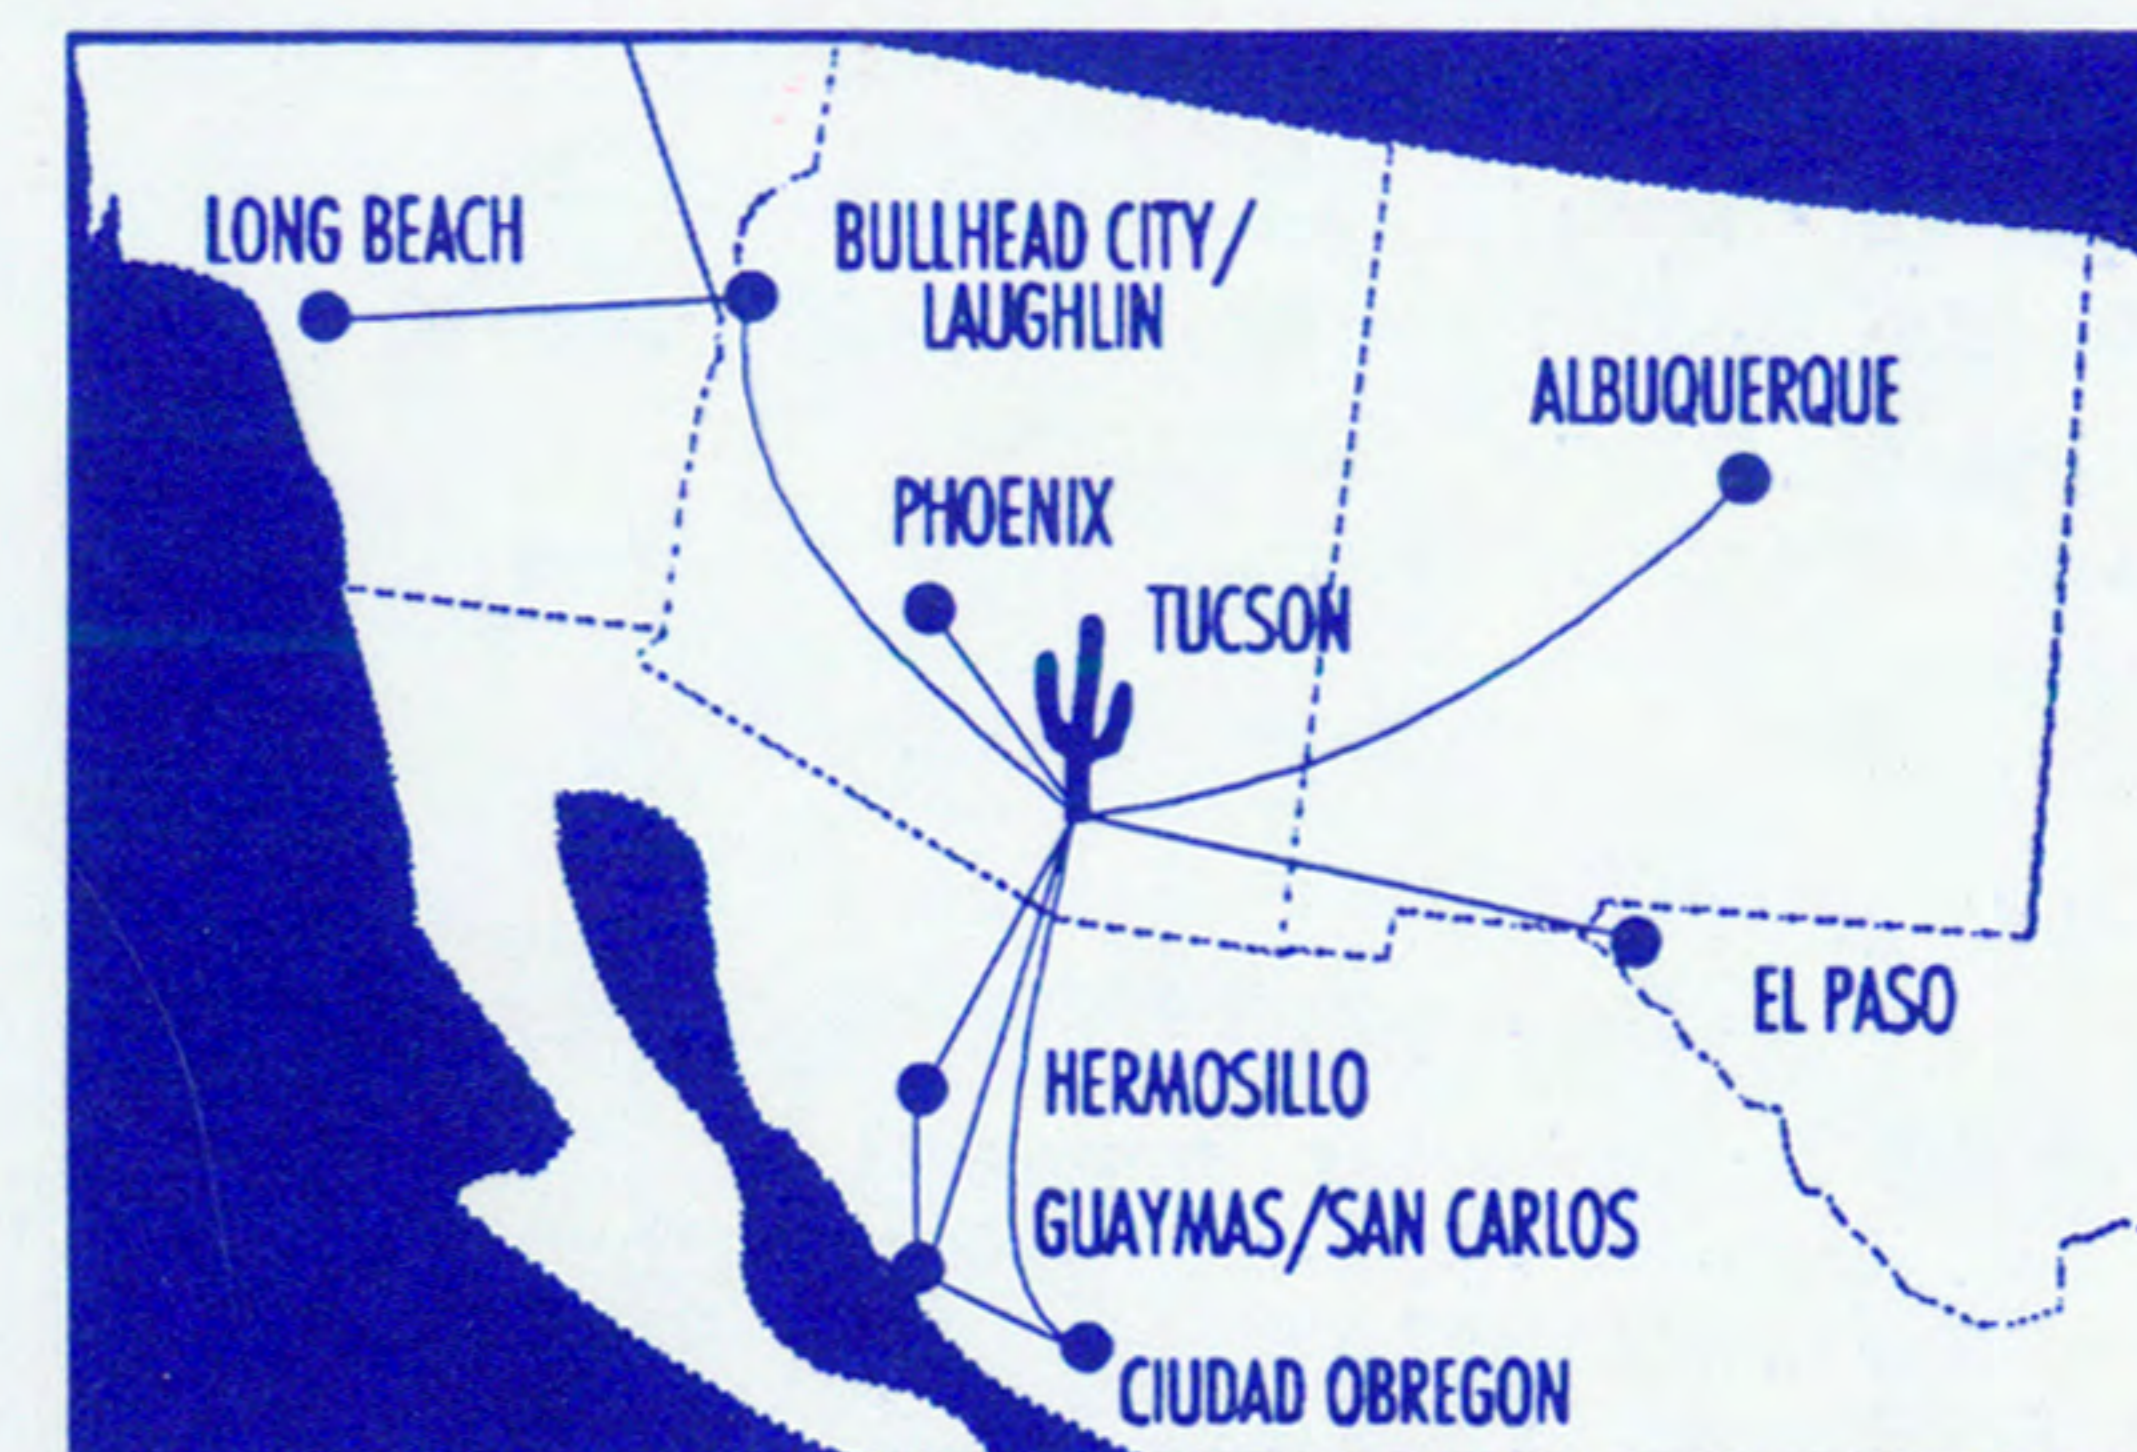

NOTICE: In order to operate efficiently and on time, all passengers are now required to be Checked-In 30 Minutes prior to Domestic U.S. Flights and 1 Hour prior to International Flights. Late Check-Ins are subject to denied boarding without compensation. All International Passengers must reconfirm itinerary at least 24 hours in advance.

FROM / DE ALBUQUERQUE

TO / A BULLHEAD CITY / LAUGHLIN					
303	8:45 a.m.	11:45 a.m.	12345	1	
305 / 507	1:45 p.m.	6:45 p.m.		5 7	Tucson
TO / A CIUDAD OBREGON					
303 / 205	8:45 a.m.	2:10 p.m.	12345		Tucson
305 / 211	1:45 p.m.	7:30 p.m.	12345 7		Tucson
TO / A GUAYMAS / SAN CARLOS					
303 / 205	8:45 a.m.	1:35 p.m.	12345		Tucson
TO / A HERMOSILLO					
303 / 205	8:45 a.m.	1:00 p.m.	12345		Tucson
305 / 209	1:45 p.m.	6:45 p.m.	12345 7		Tucson
TO / A TUCSON (International Terminal)					
303	8:45 a.m.	10:15 a.m.	123456		Nonstop / Sin escala
305	1:45 p.m.	3:15 p.m.	1234567		Nonstop / Sin escala
307	6:15 p.m.	7:45 p.m.	12345 7		Nonstop / Sin escala