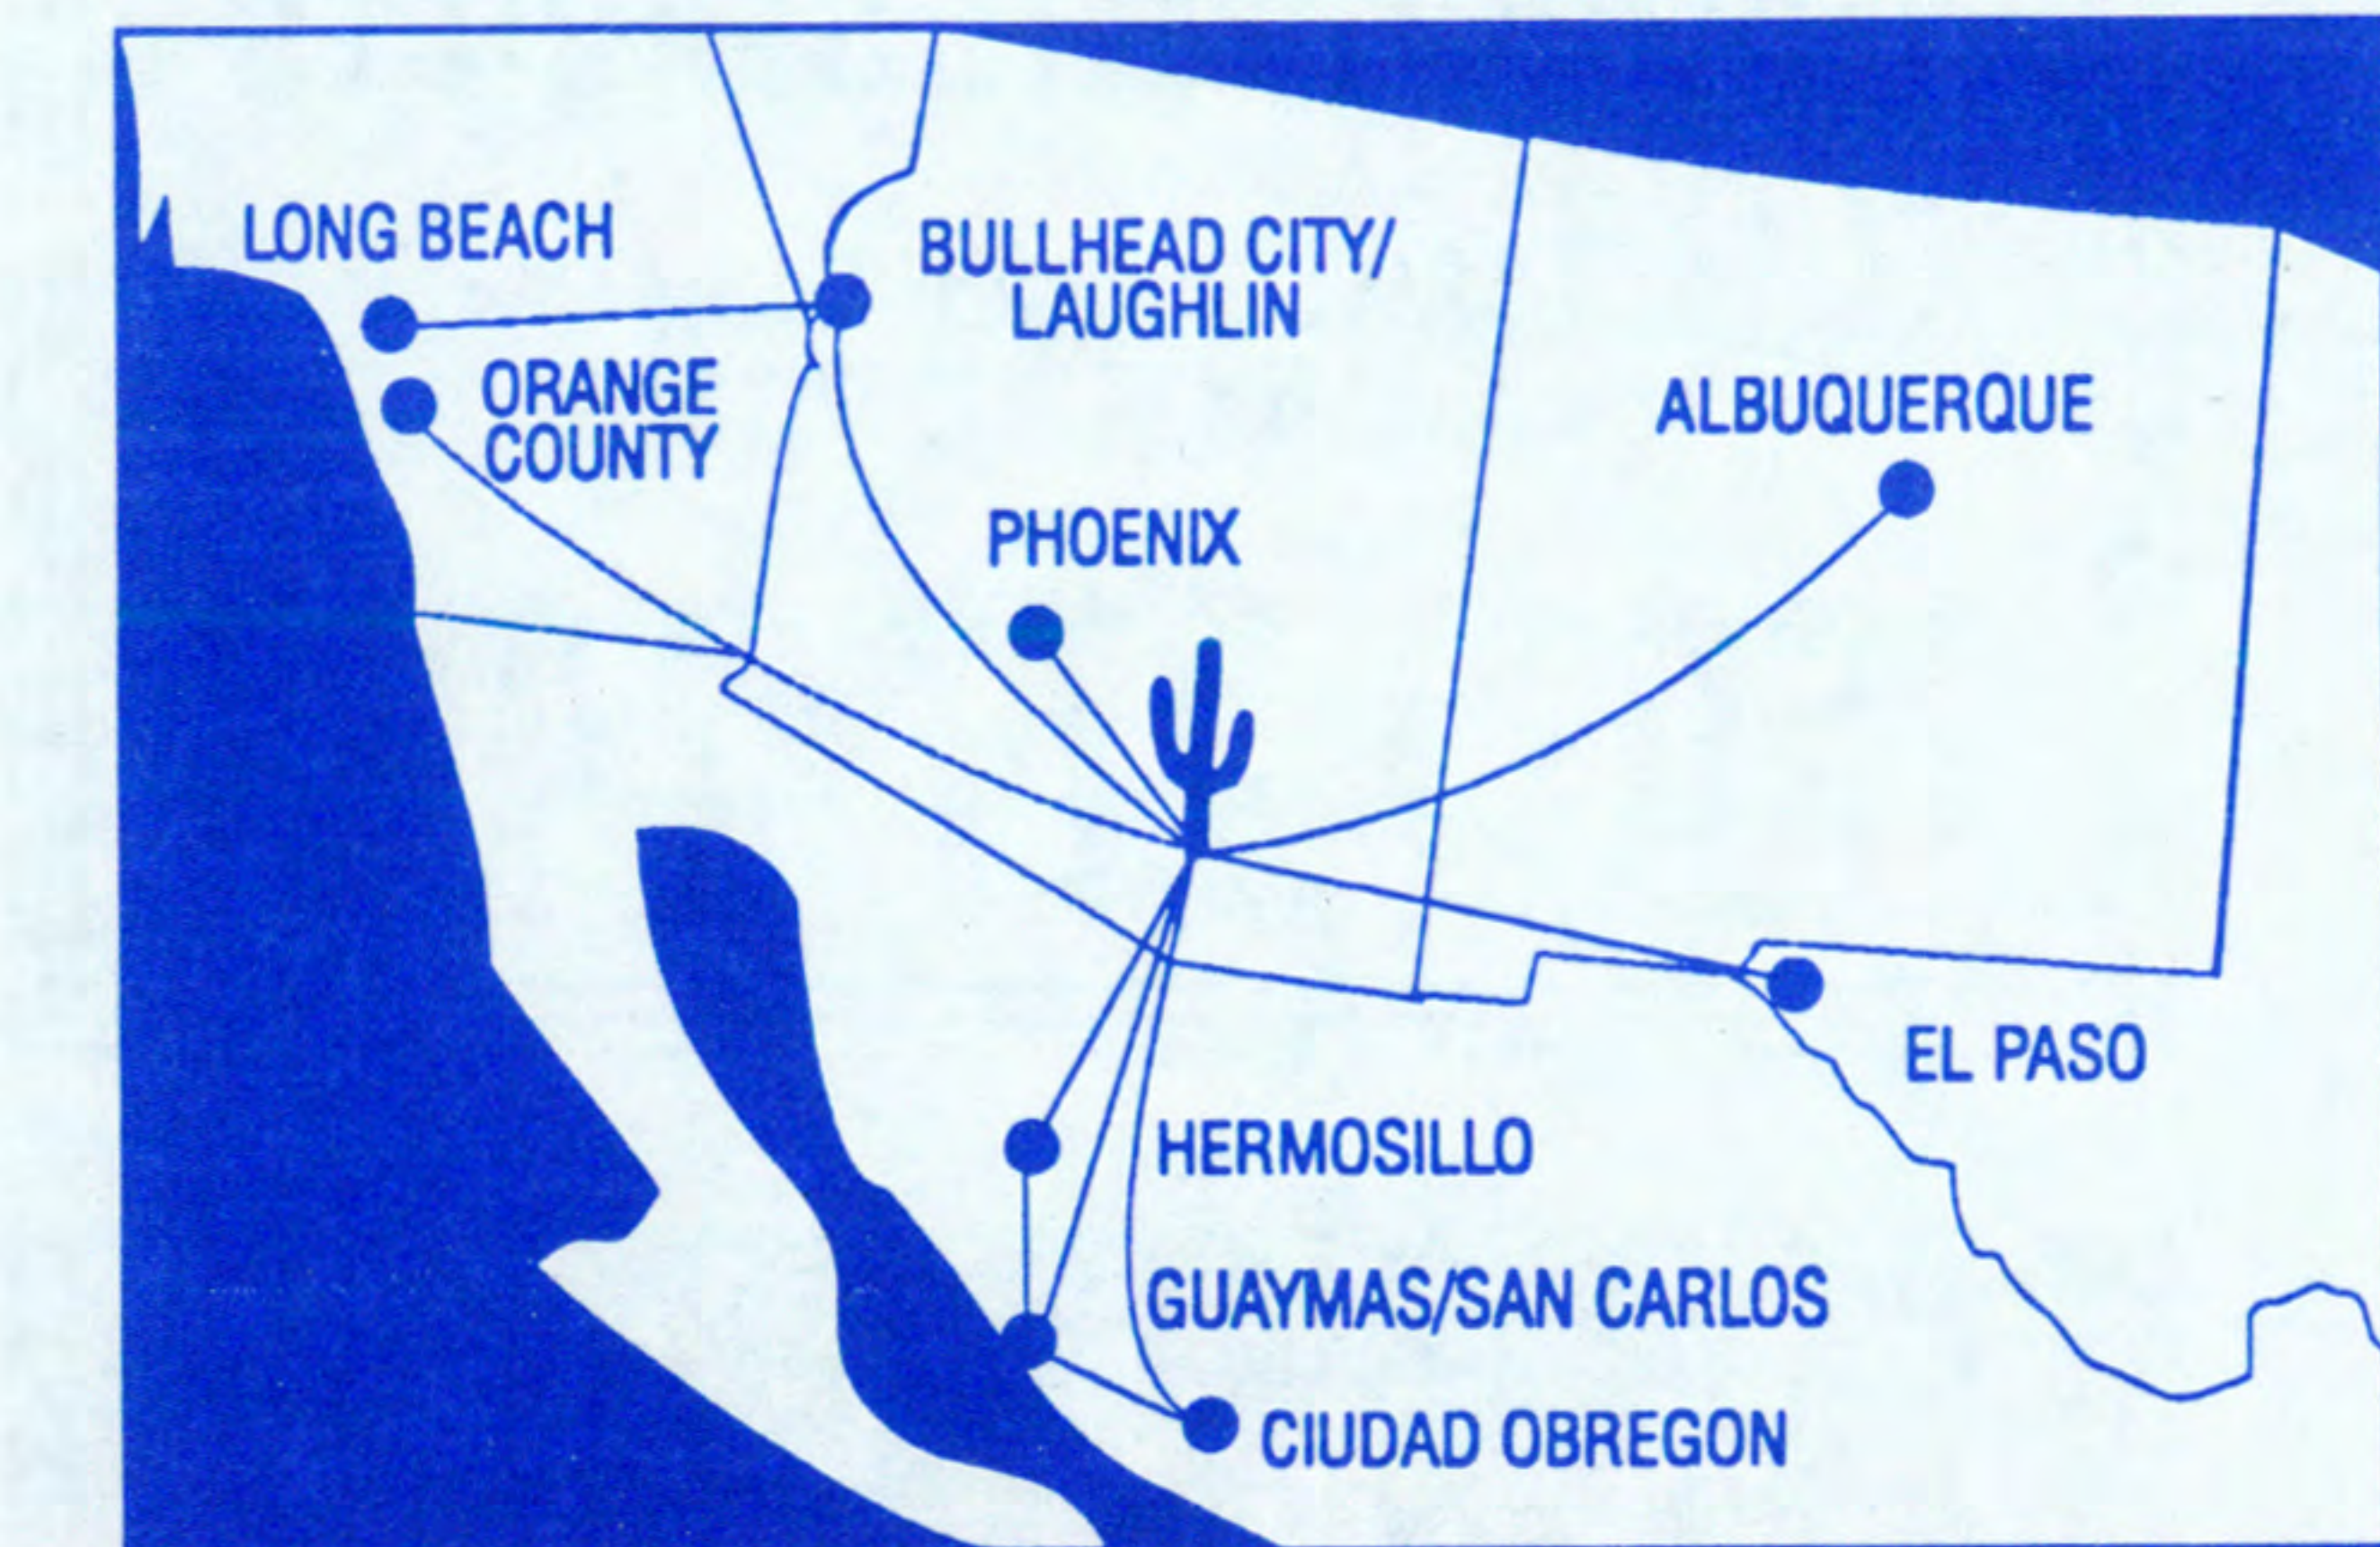

FOR RESERVATIONS
1-800 ARIZONA
(800) 274-0662

EXCEPT AS SHOWN BELOW, OR CALL YOUR TRAVEL AGENT

TUCSON ..... (520) 889-8100
MEXICO (Toll Free) ..... (95) (800) 274-0662

PARA RESERVACIONES (06:00 — 22:00)

EN LOS ESTADOS UNIDOS ..... (800) 274-0662
EN MEXICO (Llamada Gratis) ..... (95) (800) 274-0662

Reservations Available: 6:00am to 10:00pm

Go Stopless
from Tucson to
Orange County
Service Effective 5/1/95

1-Monday • Lunes 2-Tuesday • Martes 3-Wednesday • Miercoles
4-Thursday • Juevas 5-Friday • Viernes 6-Saturday • Sabado
7-Sunday • Domingo
Notice: All schedules and fares are subject to change without notice.
Todos los horarios y tarifas estan sujetos a cambio sin aviso.

NOTICE: In order to operate efficiently and on time, all passengers are now required to be Checked-In 30 Minutes prior to Domestic U.S. Flights and 1 Hour prior to International Flights. Late Check-Ins are subject to denied boarding without compensation. All International Passengers must reconfirm each segment of their itinerary at least 24 hours in advance.