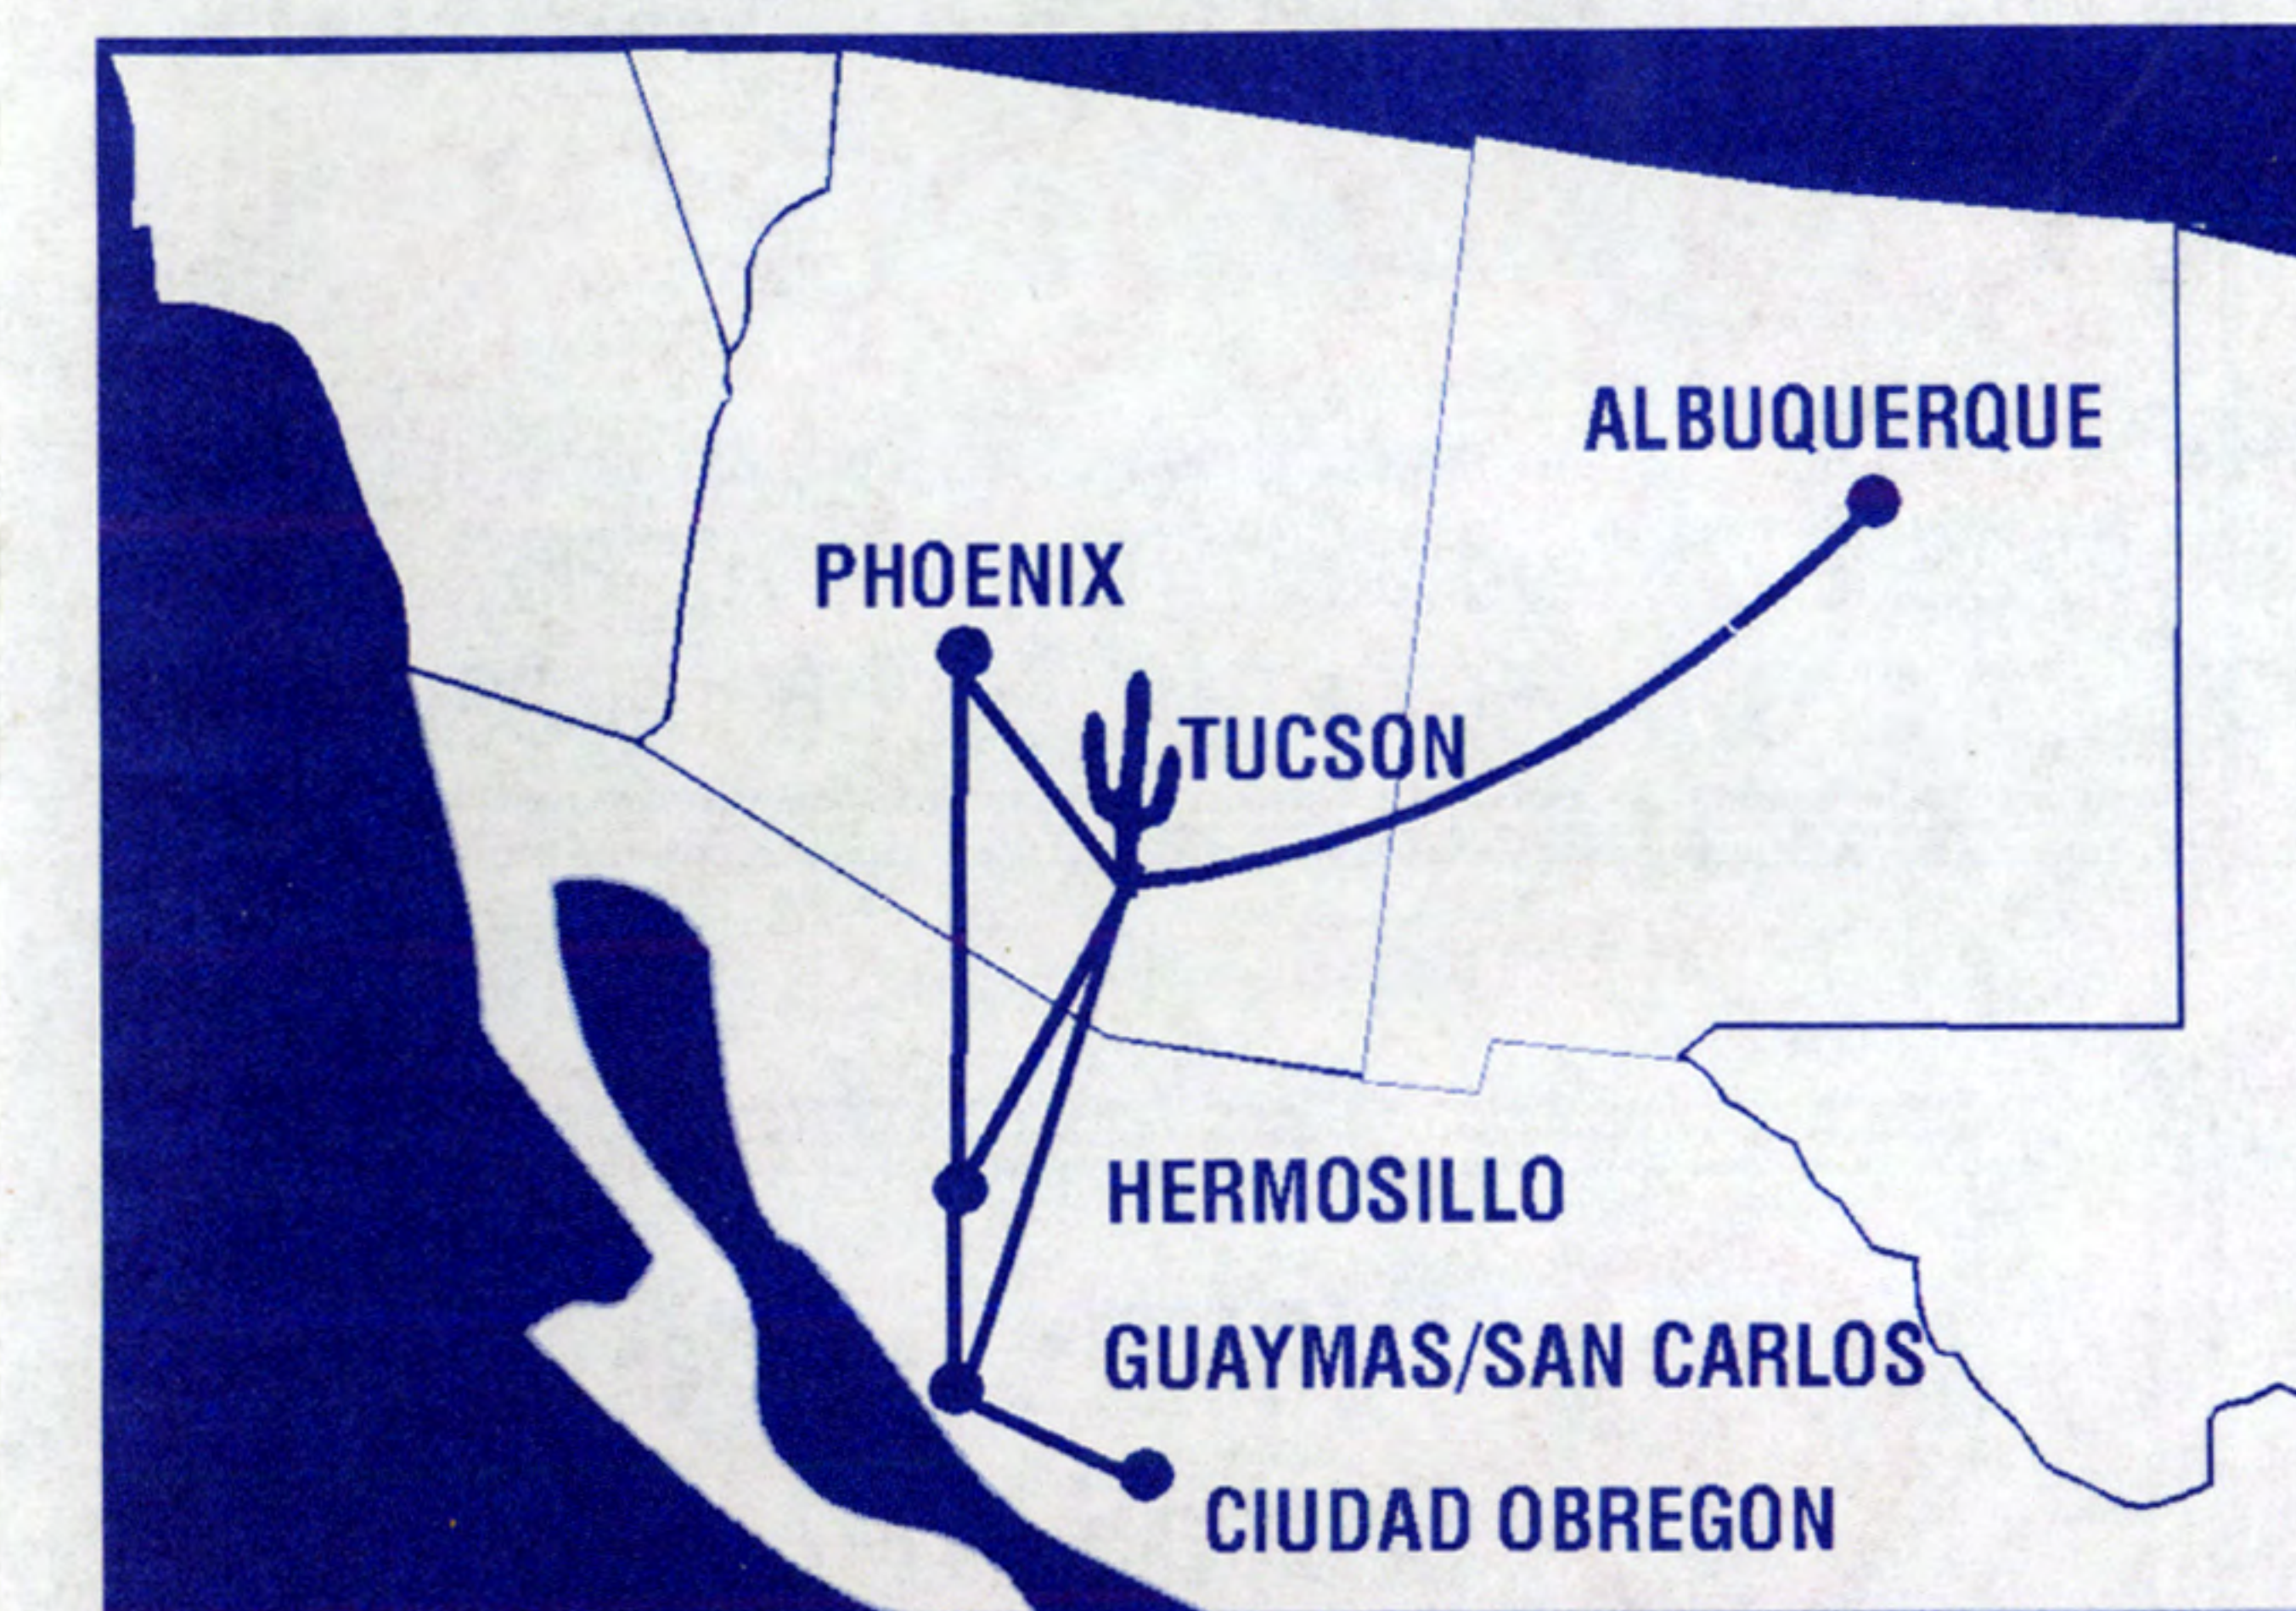

5202 9:15 a.m. 9:55 a.m. 12345 Nonstop / Sin Escala
5204 11:00 a.m. 11:40 a.m. 7 Nonstop / Sin Escala
5204 12:30 p.m. 1:10 p.m. 12345 Nonstop / Sin Escala
5214 1:45 p.m. 2:25 p.m. 6 Nonstop / Sin Escala
5206 3:00 p.m. 3:40 p.m. 12345 Nonstop / Sin Escala
5206 5:00 p.m. 5:40 p.m. 7 Nonstop / Sin Escala

1-Monday • Lunes 2-Tuesday • Martes 3-Wednesday • Miercoles
4-Thursday • Juevas 5-Friday • Viernes 6-Saturday • Sabado
7-Sunday • Domingo

*Notice: All schedules and fares are subject to change without notice.
Todos los horarios y tarifas estan sujetos a cambio sin aviso.*

NOTICE: In order to operate efficiently and on time, all passengers are now required to be Checked-In 30 Minutes prior to Domestic U.S. Flights and 1 Hour prior to International Flights. Late Check-Ins are subject to denied boarding without compensation. All International Passengers must reconfirm each segment of their itinerary at least 24 hours in advance. Arizona Airways Express is operated by Great Lakes Aviation.

FOR RESERVATIONS
1-800 ARIZONA
(800) 274-0662

EXCEPT AS SHOWN BELOW, OR CALL YOUR TRAVEL AGENT

TUCSON ..... (520) 889-8100
MEXICO (Toll Free) ..... (95) (800) 274-0662
EN LOS ESTADOS UNIDOS ..... (800) 274-0662
EN MEXICO (Llamada Gratis) ..... (95) (800) 274-0662

RESERVATIONS AVAILABLE

6:00AM TO 9:00PM • MONDAY-FRIDAY/LUNES-VIERNES
7:00 AM TO 7:00 PM • SATURDAY/SABADO
8:00 AM TO 9:00 PM • SUNDAY/DOMINGO

MEXICO TODAY.
HOME TONIGHT.

ARIZONA AIRWAYS EXPRESS
OFFERS THE
ONLY NONSTOP SERVICE
PHOENIX TO/FROM HERMOSILLO