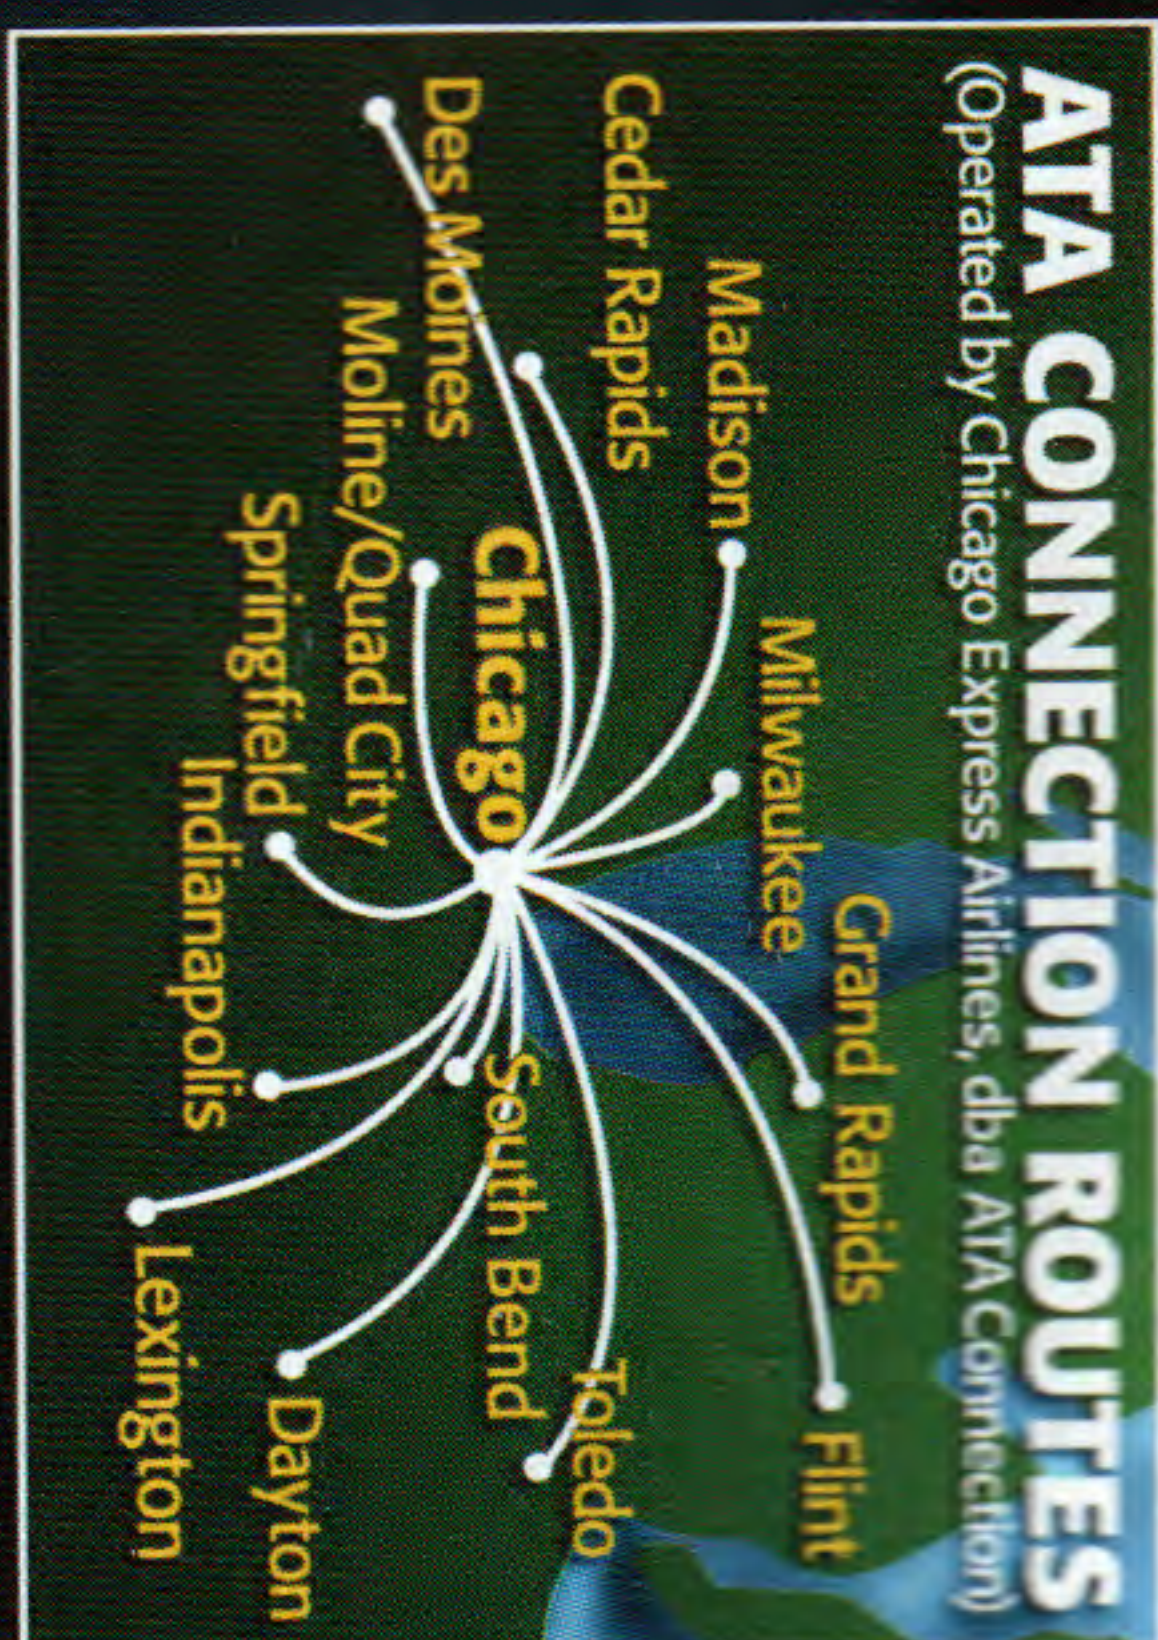

**ATA's
Nonstop
Routes**