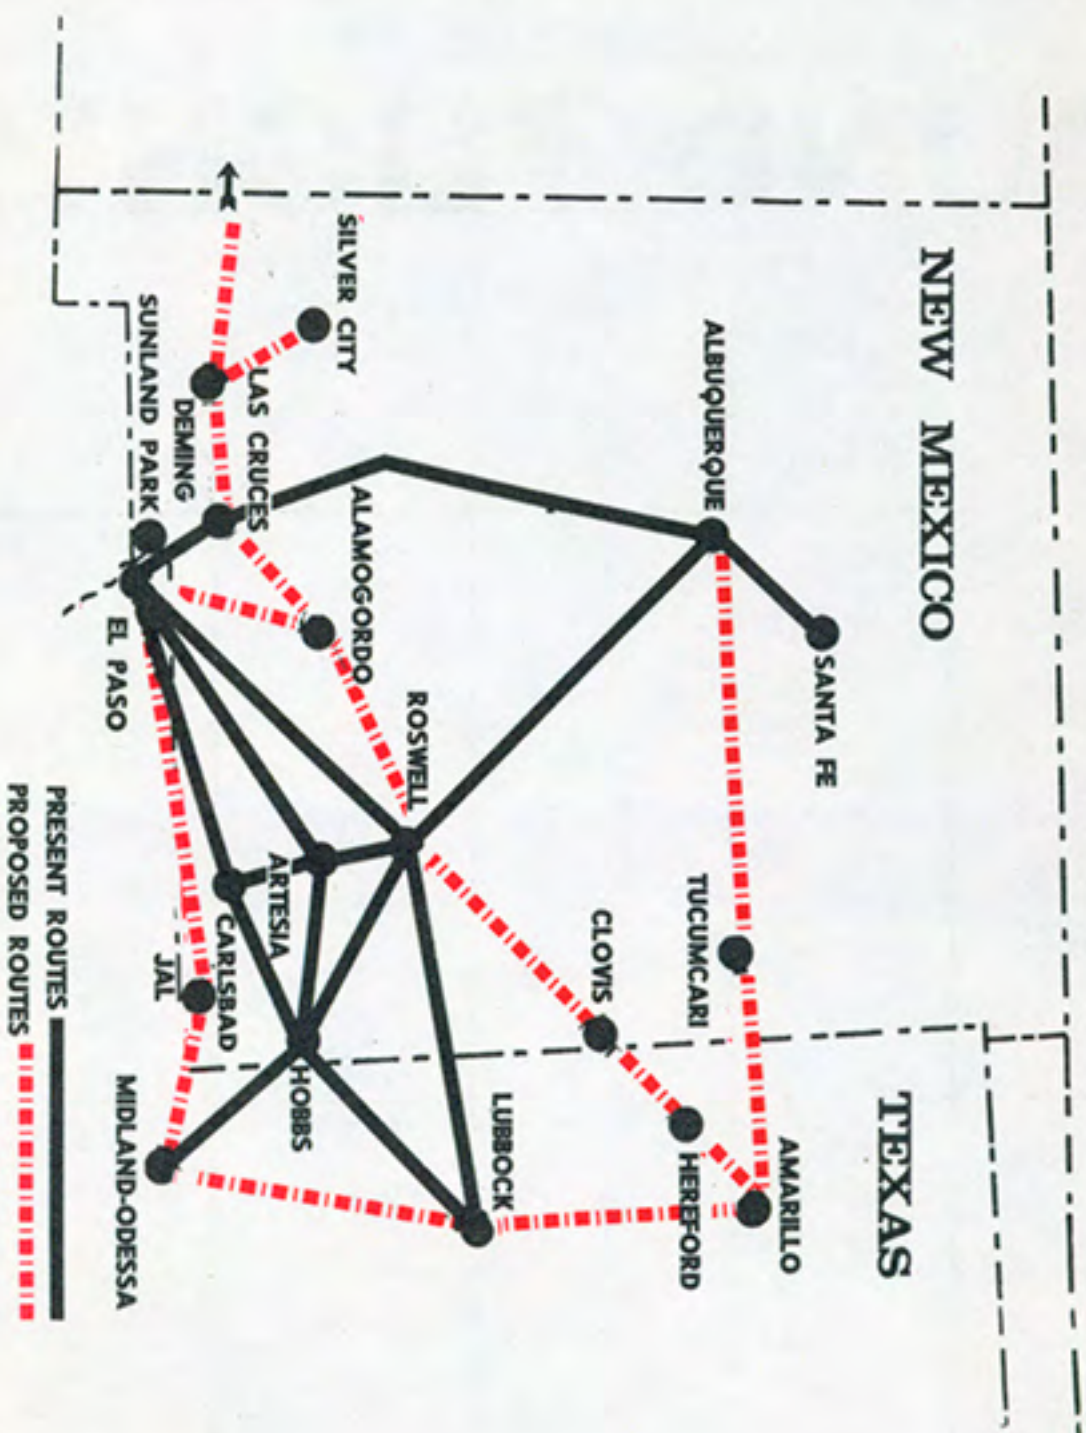

Your BISON AGENT will make your reservations on connecting airlines.

TICKET OFFICES

SYSTEM TIMETABLE

Effective November 5, 1963

**EXECUTIVE SERVICE AIRLINE
SERVING NEW MEXICO
AND WEST TEXAS**

SYSTEM MAP

PASSENGER FARES

BISON COUNTRY

PASSENGER FARES

	Albuquerque	Artesia	El Paso	Hobbs	Las Cruces	Midland-Odessa	Roswell	Santa Fe	Lubbock	Carlsbad
Albuquerque	—	25.00	25.87	29.86	24.00	35.33	21.50	8.75	32.63	28.02
Artesia	25.00	—	19.03	10.99	19.75	6.32	26.92	21.00	6.18	—
El Paso	25.87	19.03	—	25.00	8.02	28.71	32.74	34.46	19.03	—
Hobbs	29.86	10.99	25.00	—	29.06	11.26	31.67	14.52	10.04	—
Las Cruces	24.00	23.87	8.02	29.06	—	34.69	26.76	37.01	25.37	—
Midland-Odessa	35.33	19.75	28.71	11.26	34.69	—	37.07	16.60	18.12	—
Roswell	21.50	6.32	21.12	13.15	22.00	22.00	—	20.50	11.12	—
Santa Fe	8.75	26.92	32.74	31.67	26.76	37.07	23.62	—	32.51	—
Lubbock	32.63	21.00	34.46	14.52	37.01	16.60	32.51	—	—	—
Carlsbad	28.02	6.18	19.03	10.04	25.37	18.12	22.37	—	—	—

TWA 168 to Chicago, Baltimore
TWA 220 to Amarillo, Wichita,
Chicago, Pittsburgh, New York

BISON 404 Connects with:

TWA 260 to Amarillo, Wichita,
Kansas City, Chicago, Columbus
TWA 32 to Kansas City, Chicago,
New York
CAL 242 to Denver

BISON 406 Connects with:

AA 666 to San Antonio, Houston
AA 92 to Dallas, New York

AT LUBBOCK

BISON 402 AND 501 Connect with:

CAL 284 to Dallas
BNF 377 to Wichita Falls, Dallas

BISON 414 Connects with:

BNF 405 to Denver