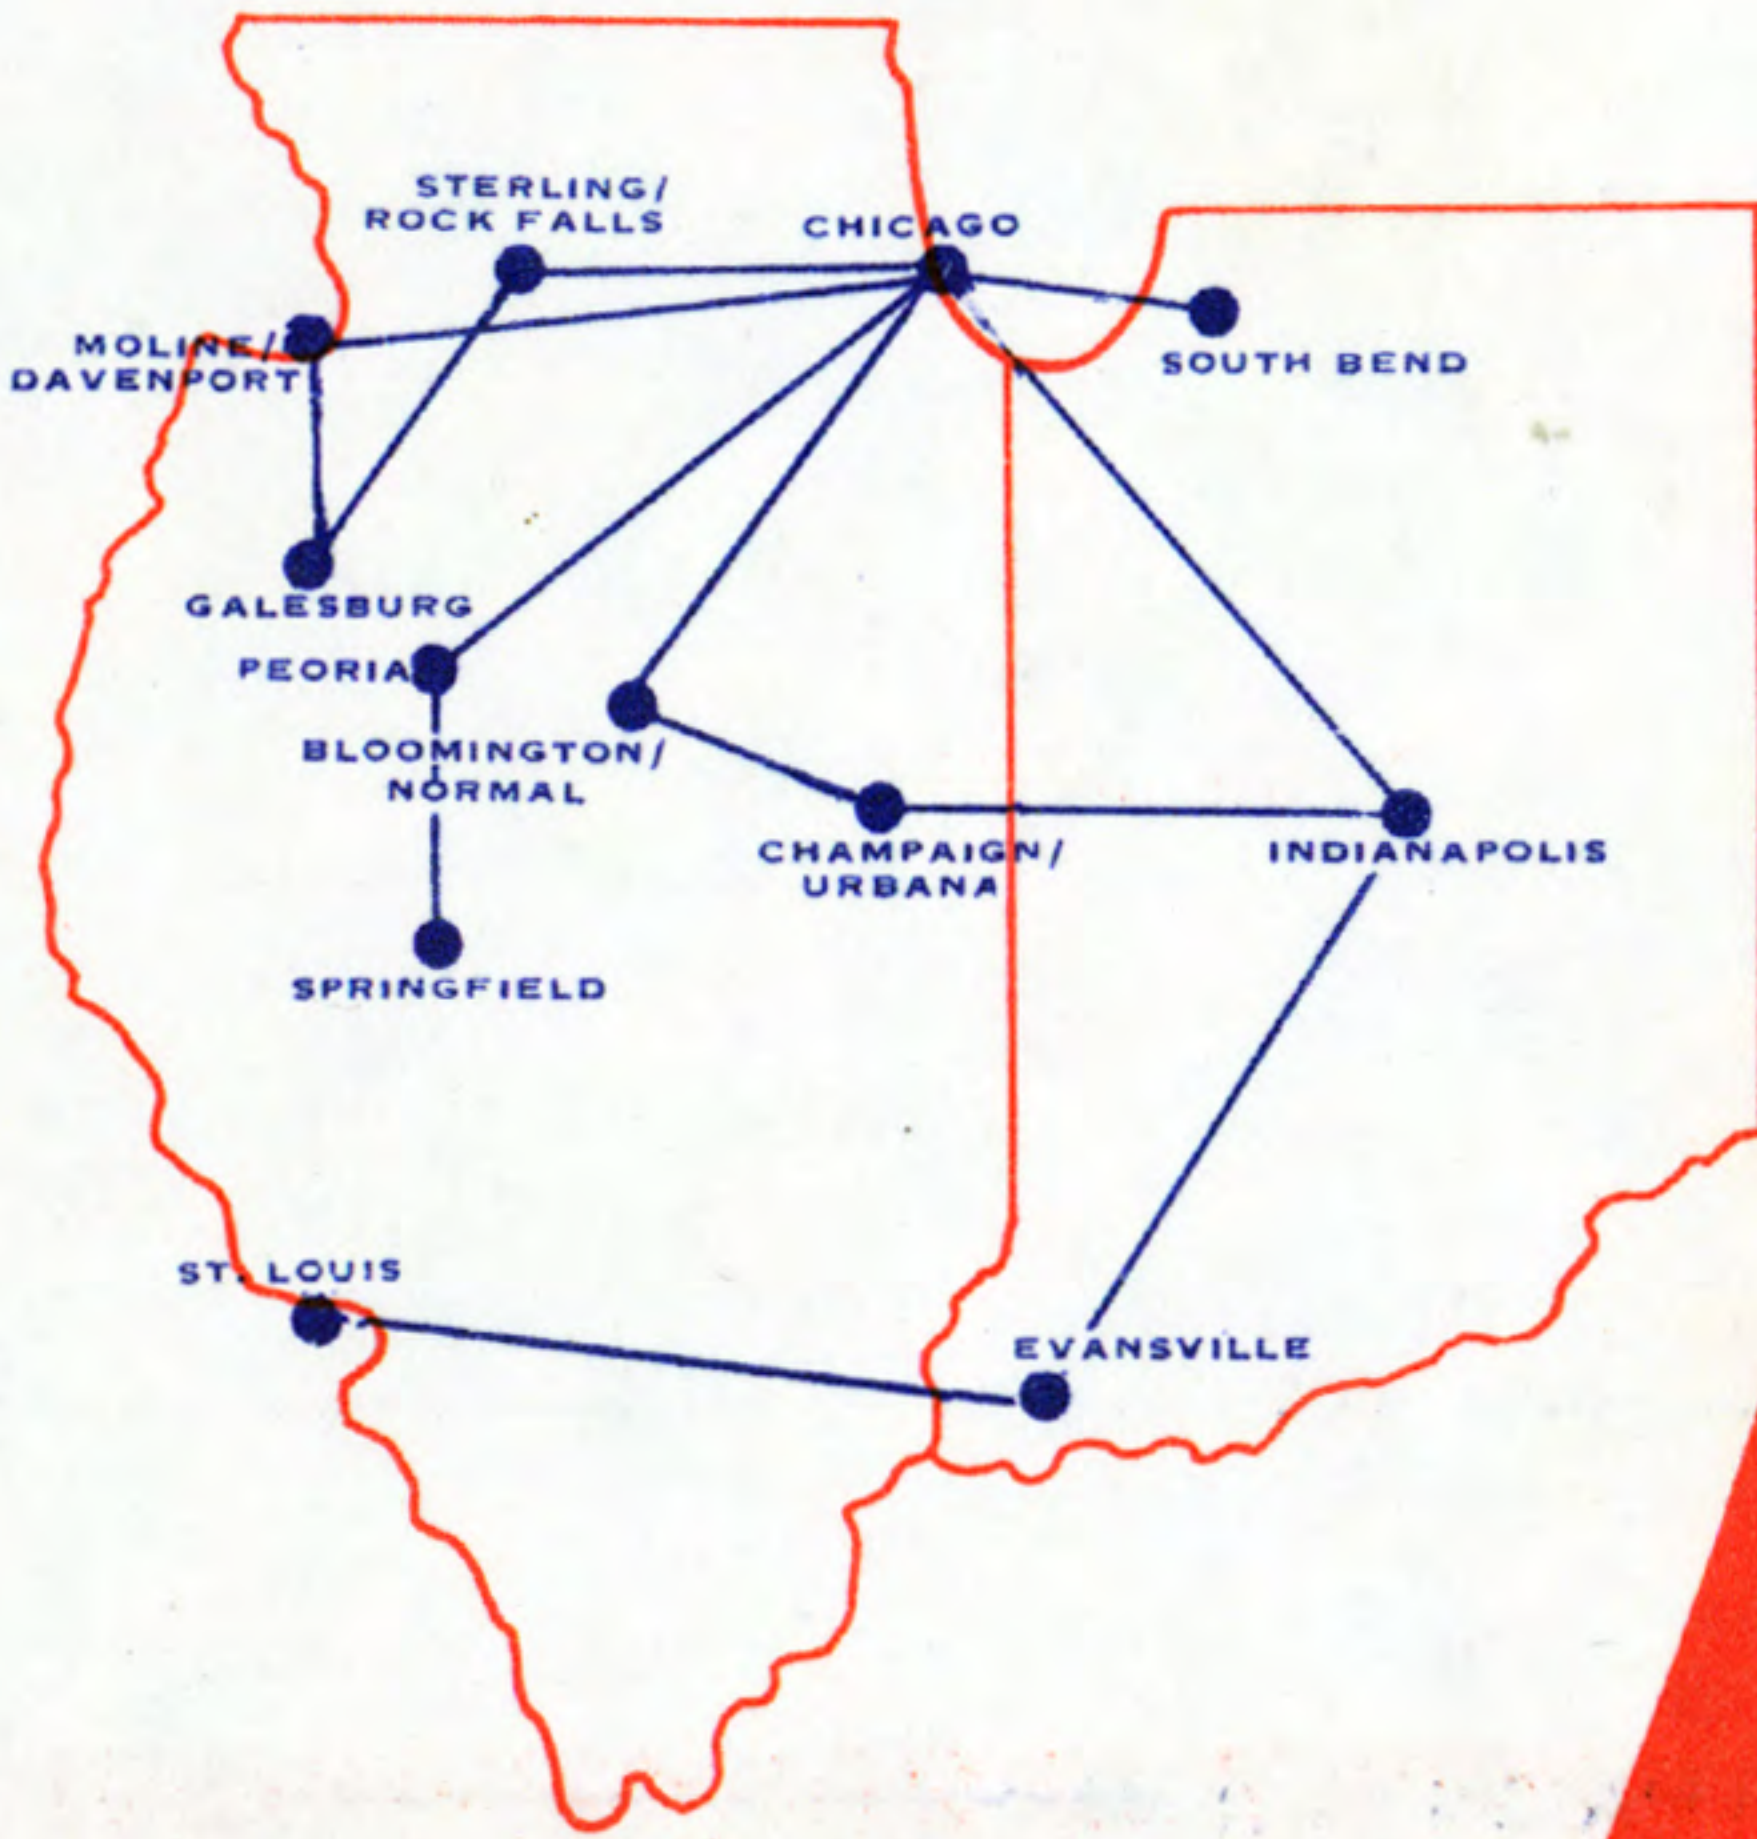

ONT

airways

TIMETABLE

*New Service
South Bend to
Chicago O'Hare*

EFFECTIVE FEBRUARY 1, 1980

Depart Arrive Flight Frequency

FROM SPRINGFIELD
Reservations 217-544-6450
Air Freight 217-544-6452

TO CHICAGO O'HARE FIELD