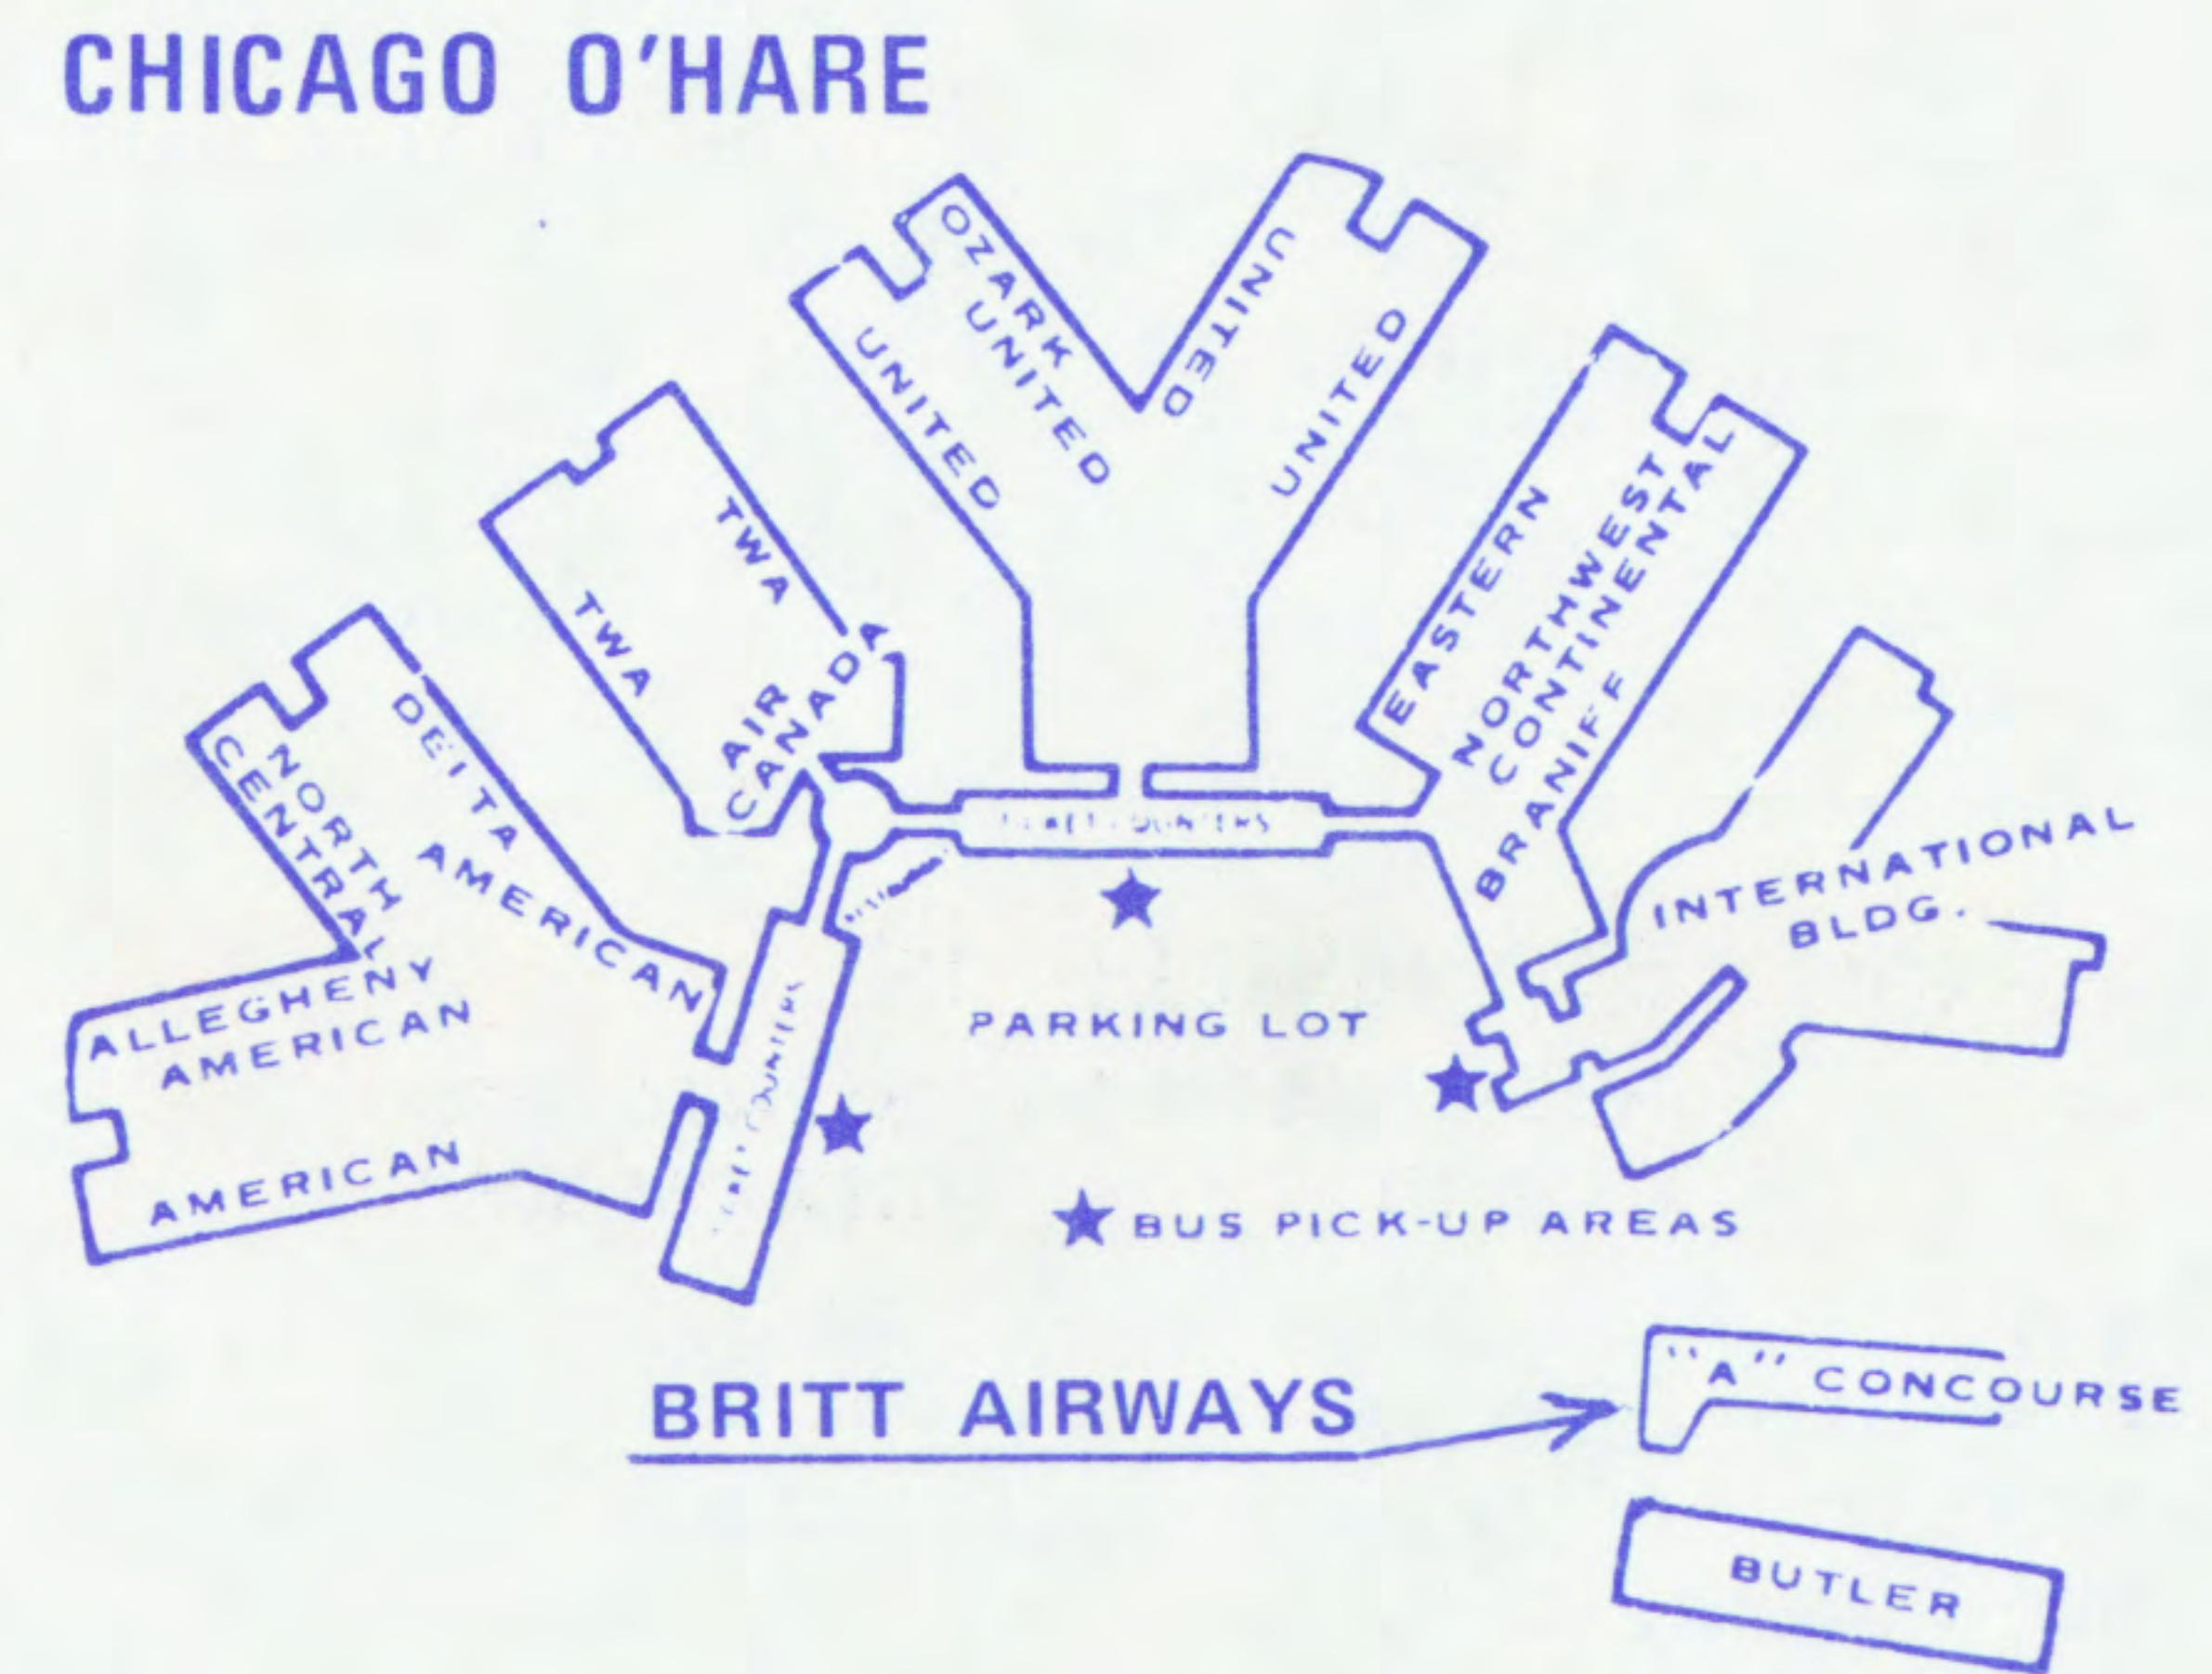

EQUIPMENT: All flights are operated with Beechcraft 99, Swearingen Metros or FH227 equipment. These twin jet-prop aircraft are all weather equipped.

Depart Arrive Flight Frequency

FROM SPRINGFIELD, IL
RESERVATIONS 217-544-6450
CARGO 217-544-6452

TO BLOOMINGTON/NORMAL, IL

8:45am	9:10am	RU 491	EX SA/SU
11:45am	12:10pm	RU 493	DAILY
5:15pm	5:40pm	RU 495	EX SA

CHICAGO, IL O'HARE FIELD

6:30am	7:30am	RU 570	EX SA/SU
7:00am	8:10am	RU 584	EX SU
9:05am	10:20am	RU 594	SU ONLY
1:40pm	2:45pm	RU 576	EX SA
2:40pm	3:50pm	RU 590	DAILY
7:05pm	8:10pm	RU 580	EX SA

DECATUR, IL

7:00am	7:15am	RU 584	EX SU
2:40pm	2:55pm	RU 590	DAILY

CHAMPAIGN/URBANA, IL

9:05am	9:25am	RU 594	SU ONLY

PEORIA, IL

1:40pm	1:55pm	RU 576	EX SA
7:05pm	7:20pm	RU 580	EX SA

ST. LOUIS, MO

6:55am	7:30am	RU 490	EX SA/SU
10:05am	10:40am	RU 492	DAILY
3:30pm	4:05pm	RU 494	EX SA

FROM STERLING/ROCK FALLS, IL
RESERVATIONS 815-626-2314
CARGO 815-626-2315

TO CHICAGO, IL O'HARE FIELD

7:15am	8:00am	RU 340	EX SA/SU
10:20am	11:05am	RU 342	DAILY
1:20pm	2:05pm	RU 346	DAILY
4:20pm	5:05pm	RU 350	DAILY
7:20pm	8:05pm	RU 352	EX SA

GALESBURG, IL

9:10am	9:30am	RU 341	EX SA/SU
12:10pm	12:30pm	RU 345	DAILY
3:10pm	3:30pm	RU 349	DAILY
6:10pm	6:30pm	RU 351	DAILY
9:20pm	9:40pm	RU 353	EX SA