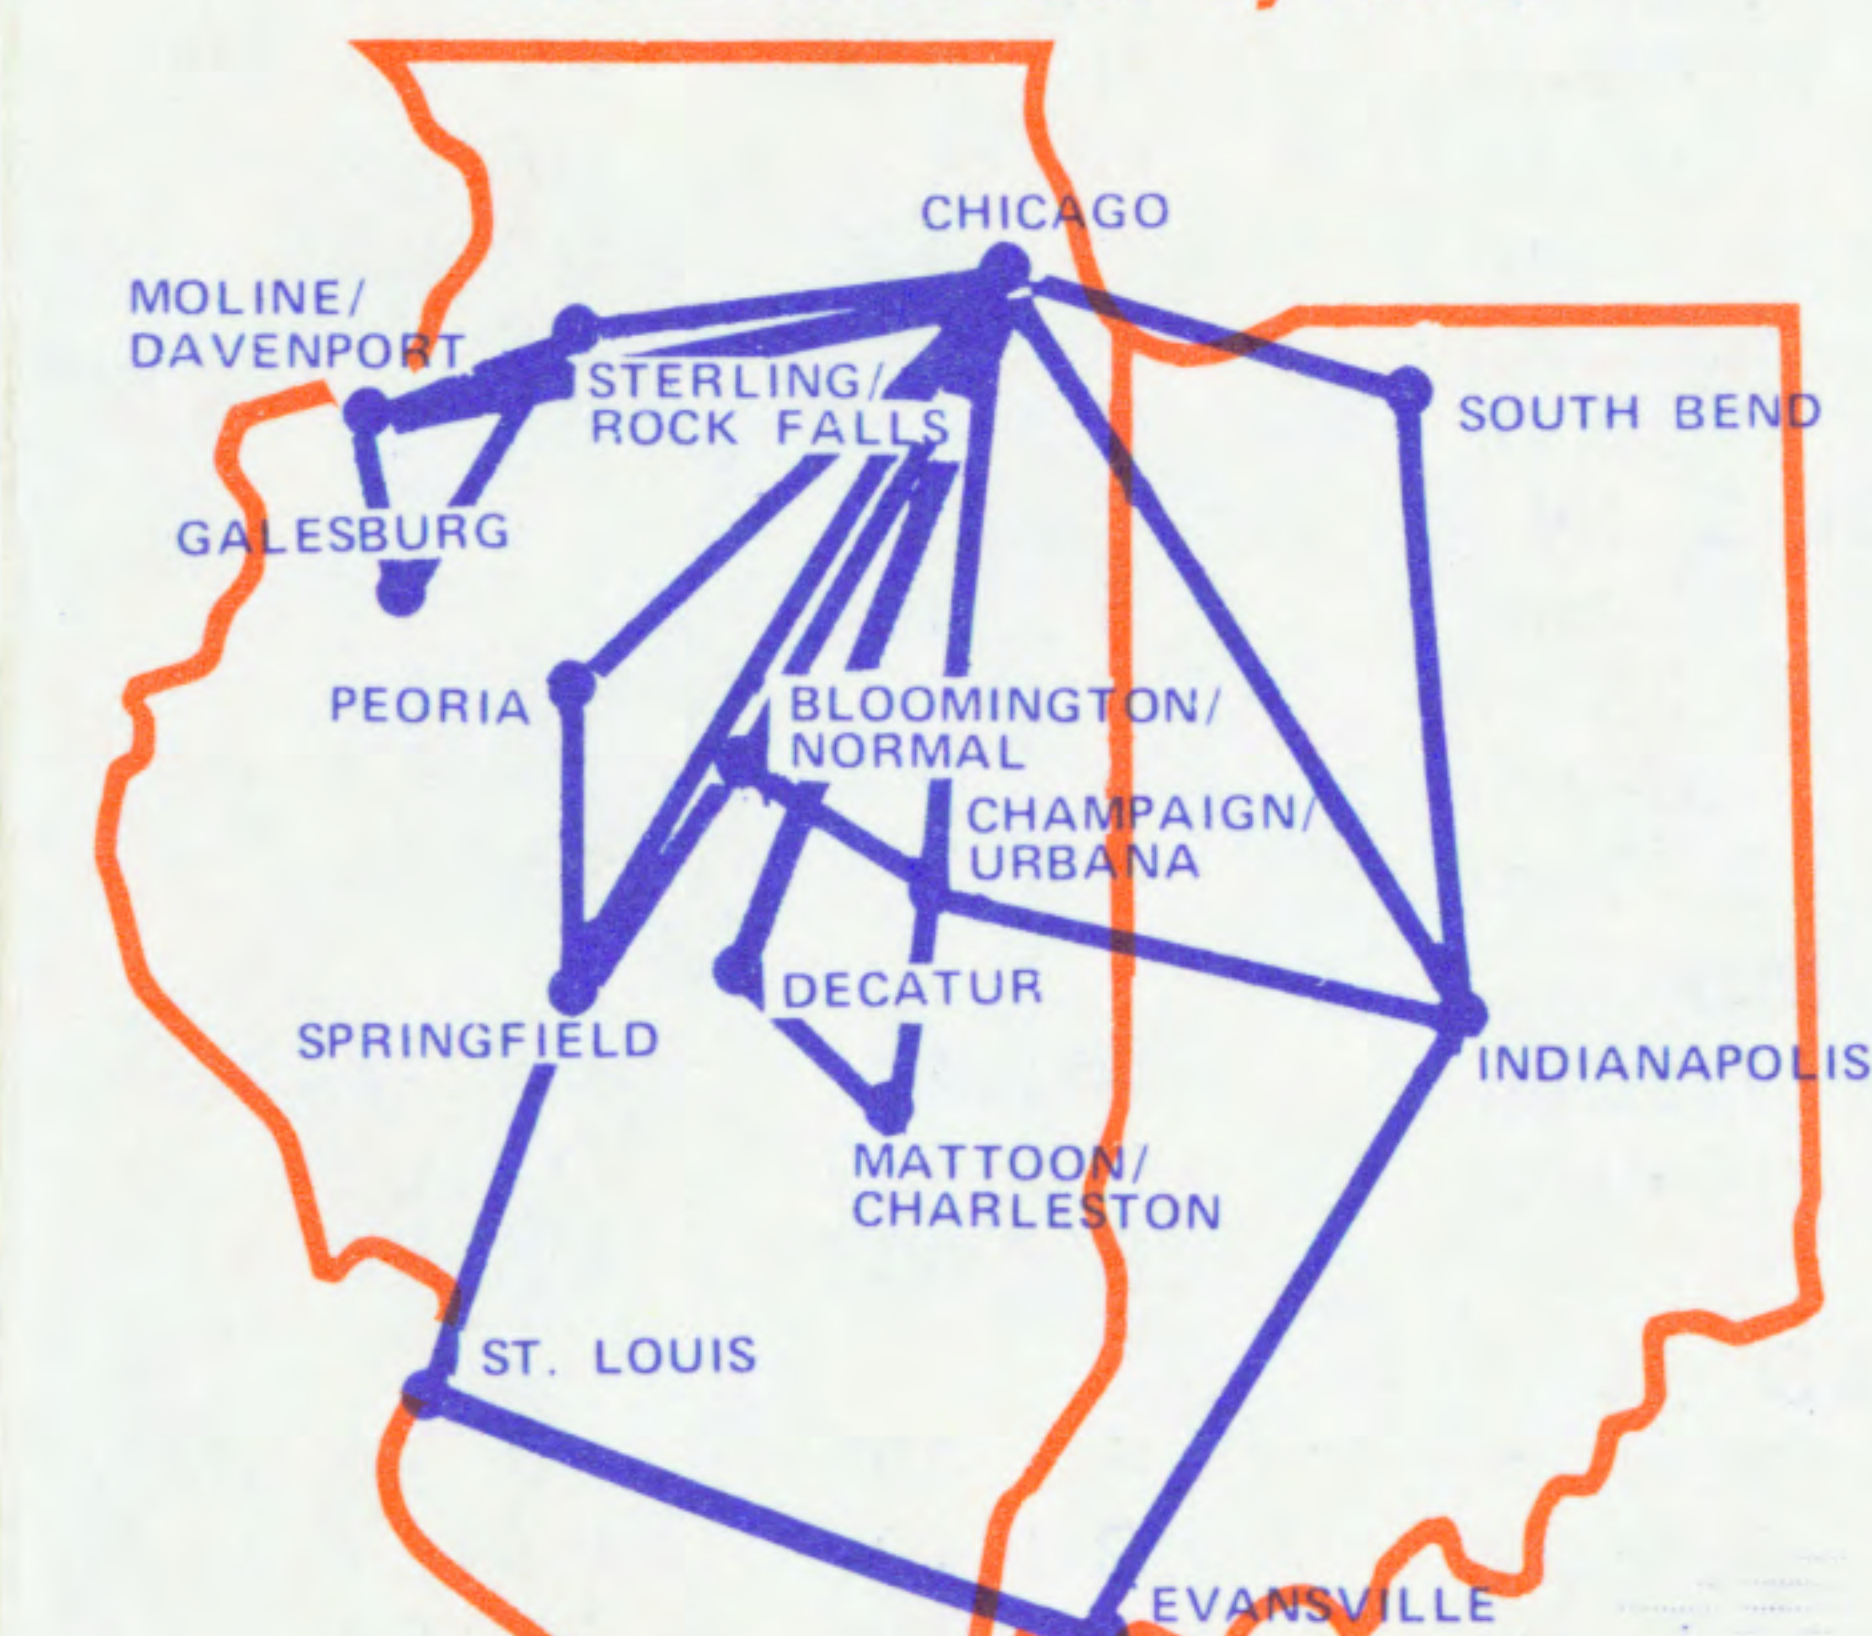

The Britt Route System

The **BRITT**
AirShuttle™
means
business.