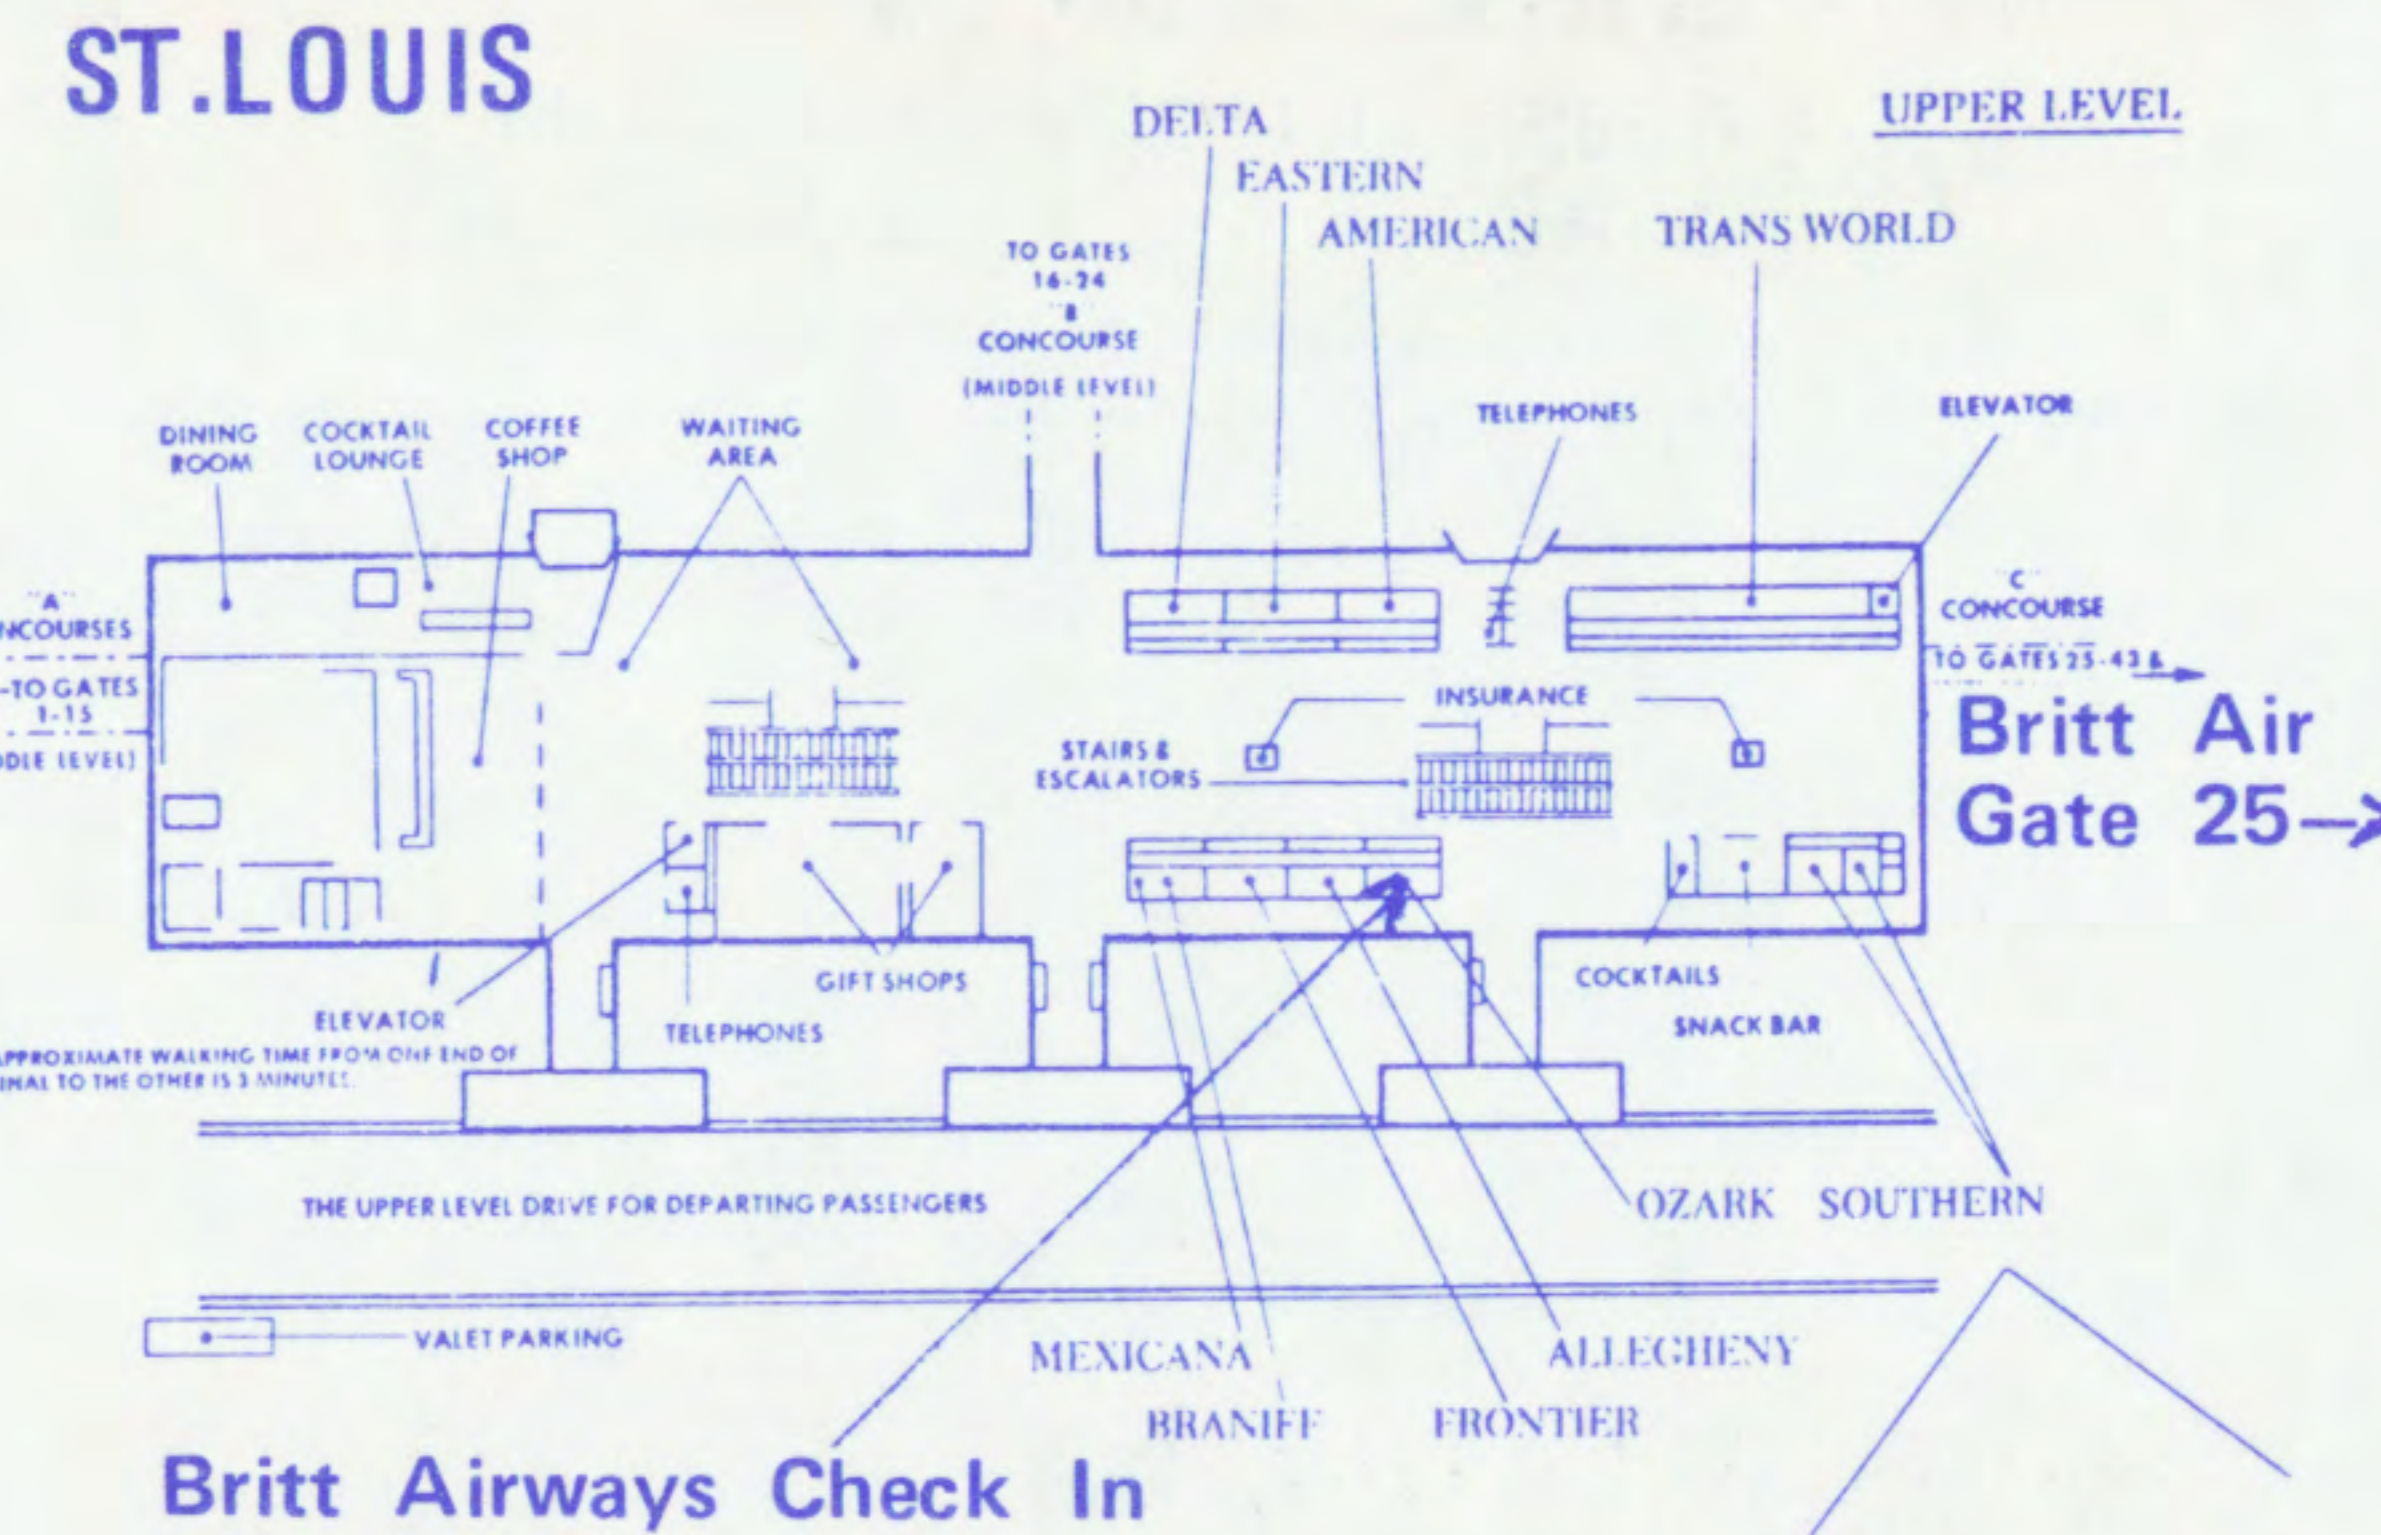

EQUIPMENT: All flights are operated with Beechcraft 99, Swearingen Metros or FH227 equipment. These twin jet-prop aircraft are all weather equipped.

Depart Arrive Flight Frequency

FROM SPRINGFIELD, IL
RESERVATIONS 217-544-6450
CARGO 217-544-6452

TO BLOOMINGTON/NORMAL, IL

8:45am	9:10am	RU 491	EX SA/SU
11:45am	12:10pm	RU 493	DAILY
5:15pm	5:40pm	RU 495	EX SA

CHICAGO, IL O'HARE FIELD

6:30am	7:30am	RU 570	EX SA/SU
7:00am	8:10am	RU 584	EX SU
9:05am	10:20am	RU 594	SU ONLY
1:40pm	2:45pm	RU 576	EX SA
2:40pm	3:50pm	RU 590	DAILY
7:05pm	8:10pm	RU 580	EX SA

DECATUR, IL

7:00am	7:15am	RU 584	EX SU
2:40pm	2:55pm	RU 590	DAILY

CHAMPAIGN/URBANA, IL

9:05am	9:25am	RU 594	SU ONLY

PEORIA, IL

1:40pm	1:55pm	RU 576	EX SA
7:05pm	7:20pm	RU 580	EX SA

ST. LOUIS, MO

6:55am	7:30am	RU 490	EX SA/SU
10:05am	10:40am	RU 492	DAILY
3:30pm	4:05pm	RU 494	EX SA

FROM STERLING/ROCK FALLS, IL
RESERVATIONS 815-626-2314
CARGO 815-626-2315

TO CHICAGO, IL O'HARE FIELD

7:15am	8:00am	RU 340	EX SA/SU
10:20am	11:05am	RU 342	DAILY
1:20pm	2:05pm	RU 346	DAILY
4:20pm	5:05pm	RU 350	DAILY
7:20pm	8:05pm	RU 352	EX SA

GALESBURG, IL

9:10am	9:30am	RU 341	EX SA/SU
12:10pm	12:30pm	RU 345	DAILY
3:10pm	3:30pm	RU 349	DAILY
6:10pm	6:30pm	RU 351	DAILY
9:20pm	9:40pm	RU 353	EX SA