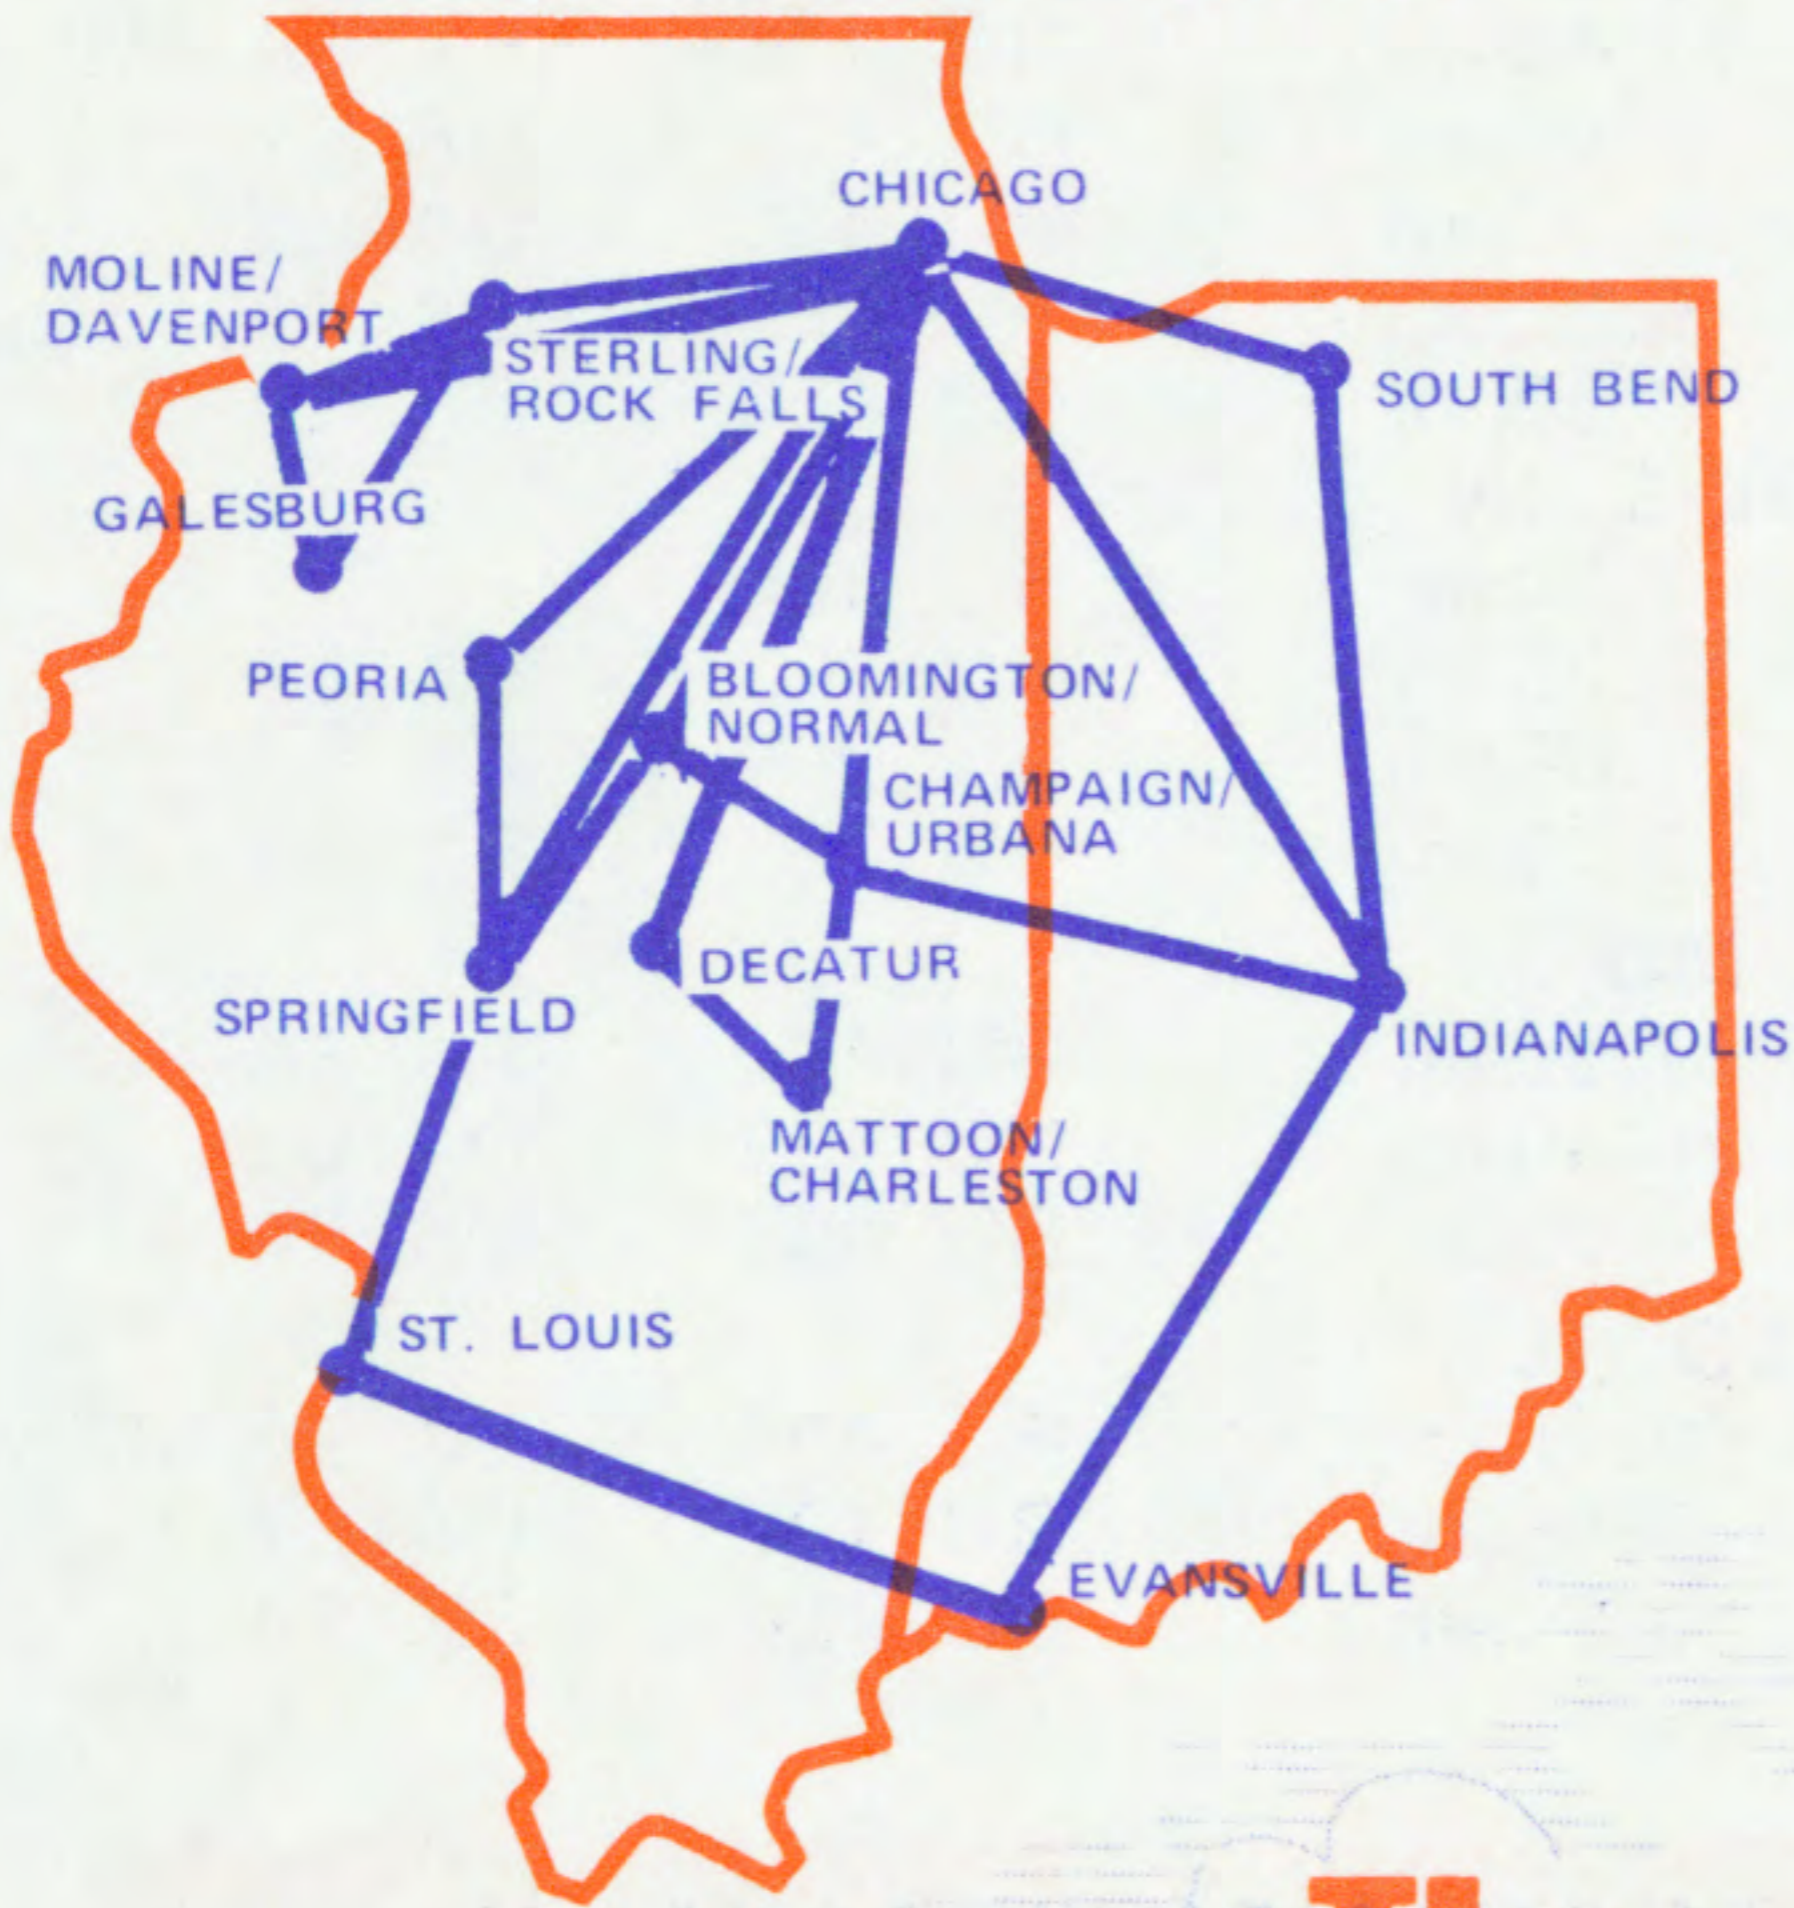

BRITT *airways*

BRITT AIR SHUTTLE SYSTEM

EFFECTIVE AUGUST 1, 1980

The Britt Route System

The
BRITT
AirShuttle
means
business.

Depart Arrive Flight Frequency

FROM ST. LOUIS, MO
RESERVATIONS 800-447-8564
CARGO 314-426-2770

EVANSVILLE, IN

8:05am	9:00am	RU 541	EX SA/SU
11:00am	11:55am	RU 543	DAILY
2:40pm	3:35pm	RU 545	DAILY
5:05pm	6:00pm	RU 547	DAILY
7:40pm	8:35pm	RU 549	EX SA

SPRINGFIELD, IL

8:00am	8:35am	RU 491	EX SA/SU
11:00am	11:35am	RU 493	DAILY
4:30pm	5:05pm	RU 495	EX SA

FROM SOUTH BEND, IN
RESERVATIONS 219-232-1355
CARGO 219-232-1357

TO CHICAGO, IL O'HARE FIELD

6:50am	7:25am	RU 460	DAILY
8:50am	9:20am	RU 762	EX SU
10:20am	10:55am	RU 462	DAILY
11:35am	12:10pm	RU 464	DAILY
1:10pm	1:40pm	RU 766	DAILY
2:00pm	2:35pm	RU 466	DAILY
3:10pm	3:40pm	RU 768	DAILY
3:55pm	4:30pm	RU 468	DAILY
5:45pm	6:20pm	RU 470	DAILY
7:35pm	8:10pm	RU 472	EX SA

DECATUR, IL

7:00am	7:15am	RU 584	EX SU
2:40pm	2:55pm	RU 590	DAILY

CHAMPAIGN/URBANA, IL

9:05am	9:25am	RU 594	SU ONLY
--------	--------	--------	---------

PEORIA, IL

1:40pm	1:55pm	RU 576	EX SA
7:05pm	7:20pm	RU 580	EX SA