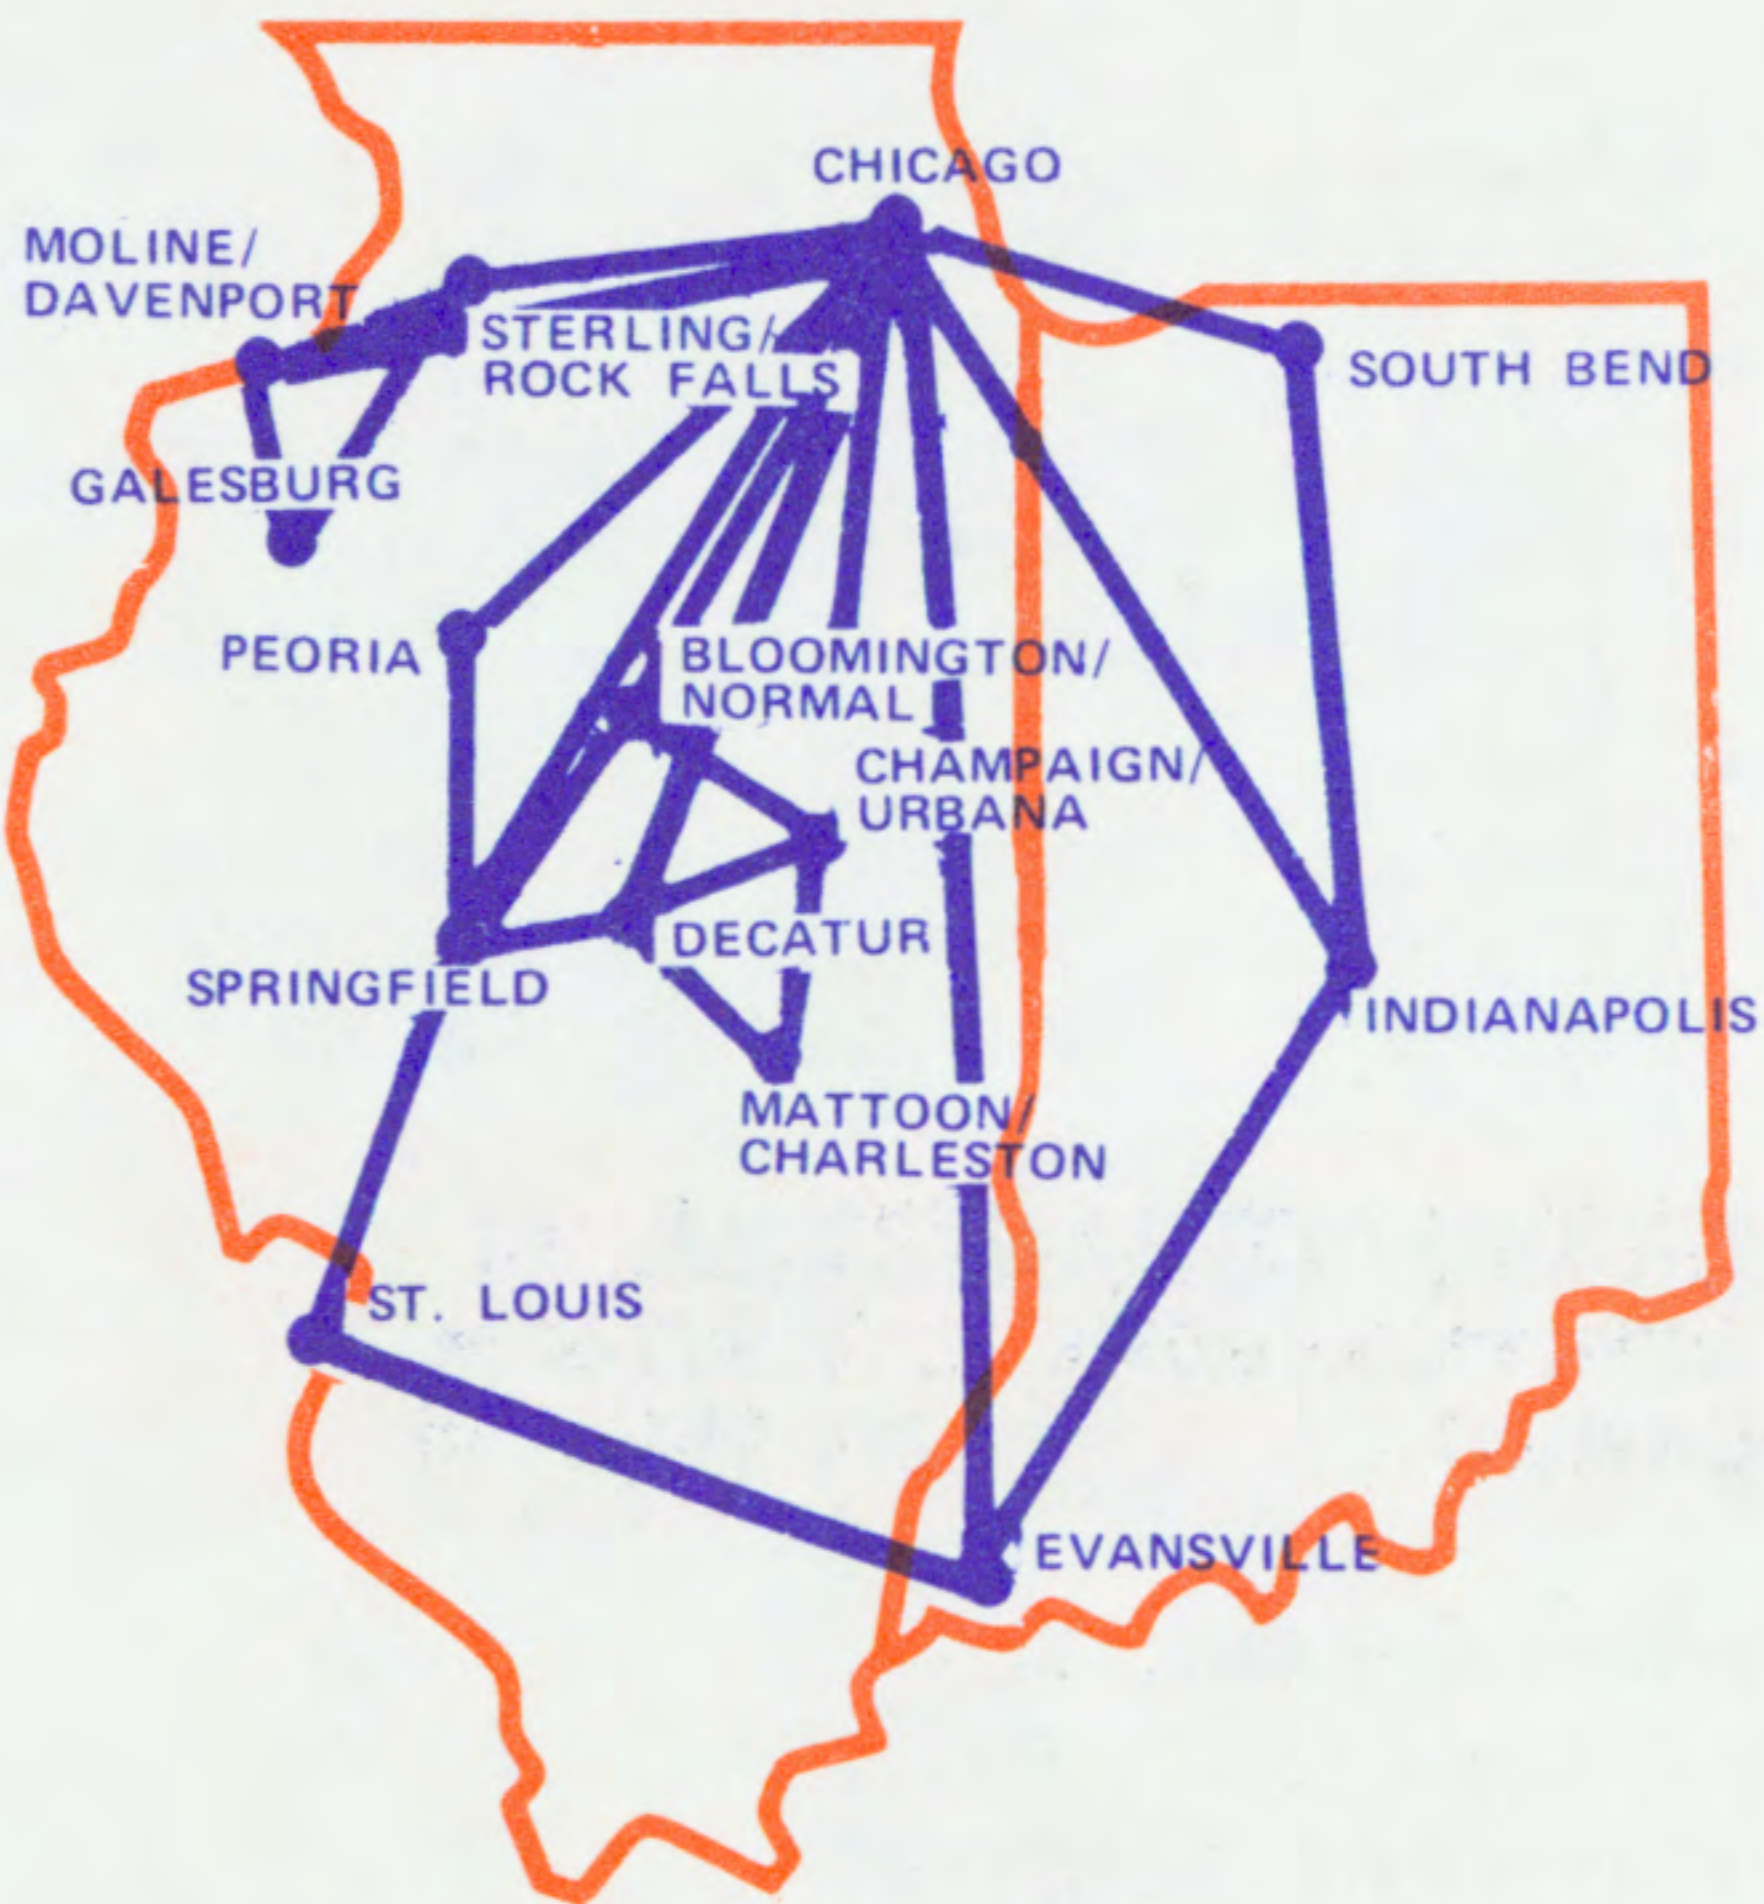

BRITT *airways*

BRITT AirShuttle Route System

Timetable Effective December 15, 1980

Depart	Arrive	Flight	Frequency
FROM ST. LOUIS, MO			
RESERVATIONS	800-447-8564		
CARGO	314-426-2770		

All St. Louis passengers should check in for their Britt Airways flight at the Ozark ticket counter.

All passengers board at gate 25.

Depart	Arrive	Flight	Frequency
TO BLOOMINGTON/NORMAL, IL			
8:00am	9:10am	RU 491	EX SA/SU
11:10am	12:20pm	RU 493	DAILY
4:55pm	6:05pm	RU 495	EX SA
CHICAGO, IL O'HARE AIRPORT			
8:00am	10:10am	RU 491	EX SA/SU
11:10am	1:20pm	RU 493	DAILY
4:55pm	7:05pm	RU 495	EX SA
EVANSVILLE, IN			
8:05am	9:00am	RU 541	EX SA/SU
11:00am	11:55am	RU 543	DAILY
2:40pm	3:35pm	RU 545	DAILY
5:05pm	6:00pm	RU 547	DAILY
7:40pm	8:35pm	RU 549	EX SA
SPRINGFIELD, IL			
8:00am	8:35am	RU 491	EX SA/SU
11:10am	11:45am	RU 493	DAILY
4:55pm	5:30pm	RU 495	EX SA

FROM SOUTH BEND, IN			
RESERVATIONS	219-232-1355		
CARGO	219-232-1357		

Depart	Arrive	Flight	Frequency
TO CHICAGO, IL O'HARE AIRPORT			
7:20am	6:50am	RU 640	EX SU
9:20am	8:50am	RU 642	DAILY
11:20am	10:50am	RU 644	DAILY
1:20pm	12:50pm	RU 646	DAILY
3:20pm	2:50pm	RU 648	DAILY
5:20pm	4:50pm	RU 650	DAILY
7:20pm	6:50pm	RU 652	EX SA
INDIANAPOLIS, IN			
7:05am	7:50am	RU 320	EX SA/SU
12:20pm	1:05pm	RU 324	DAILY