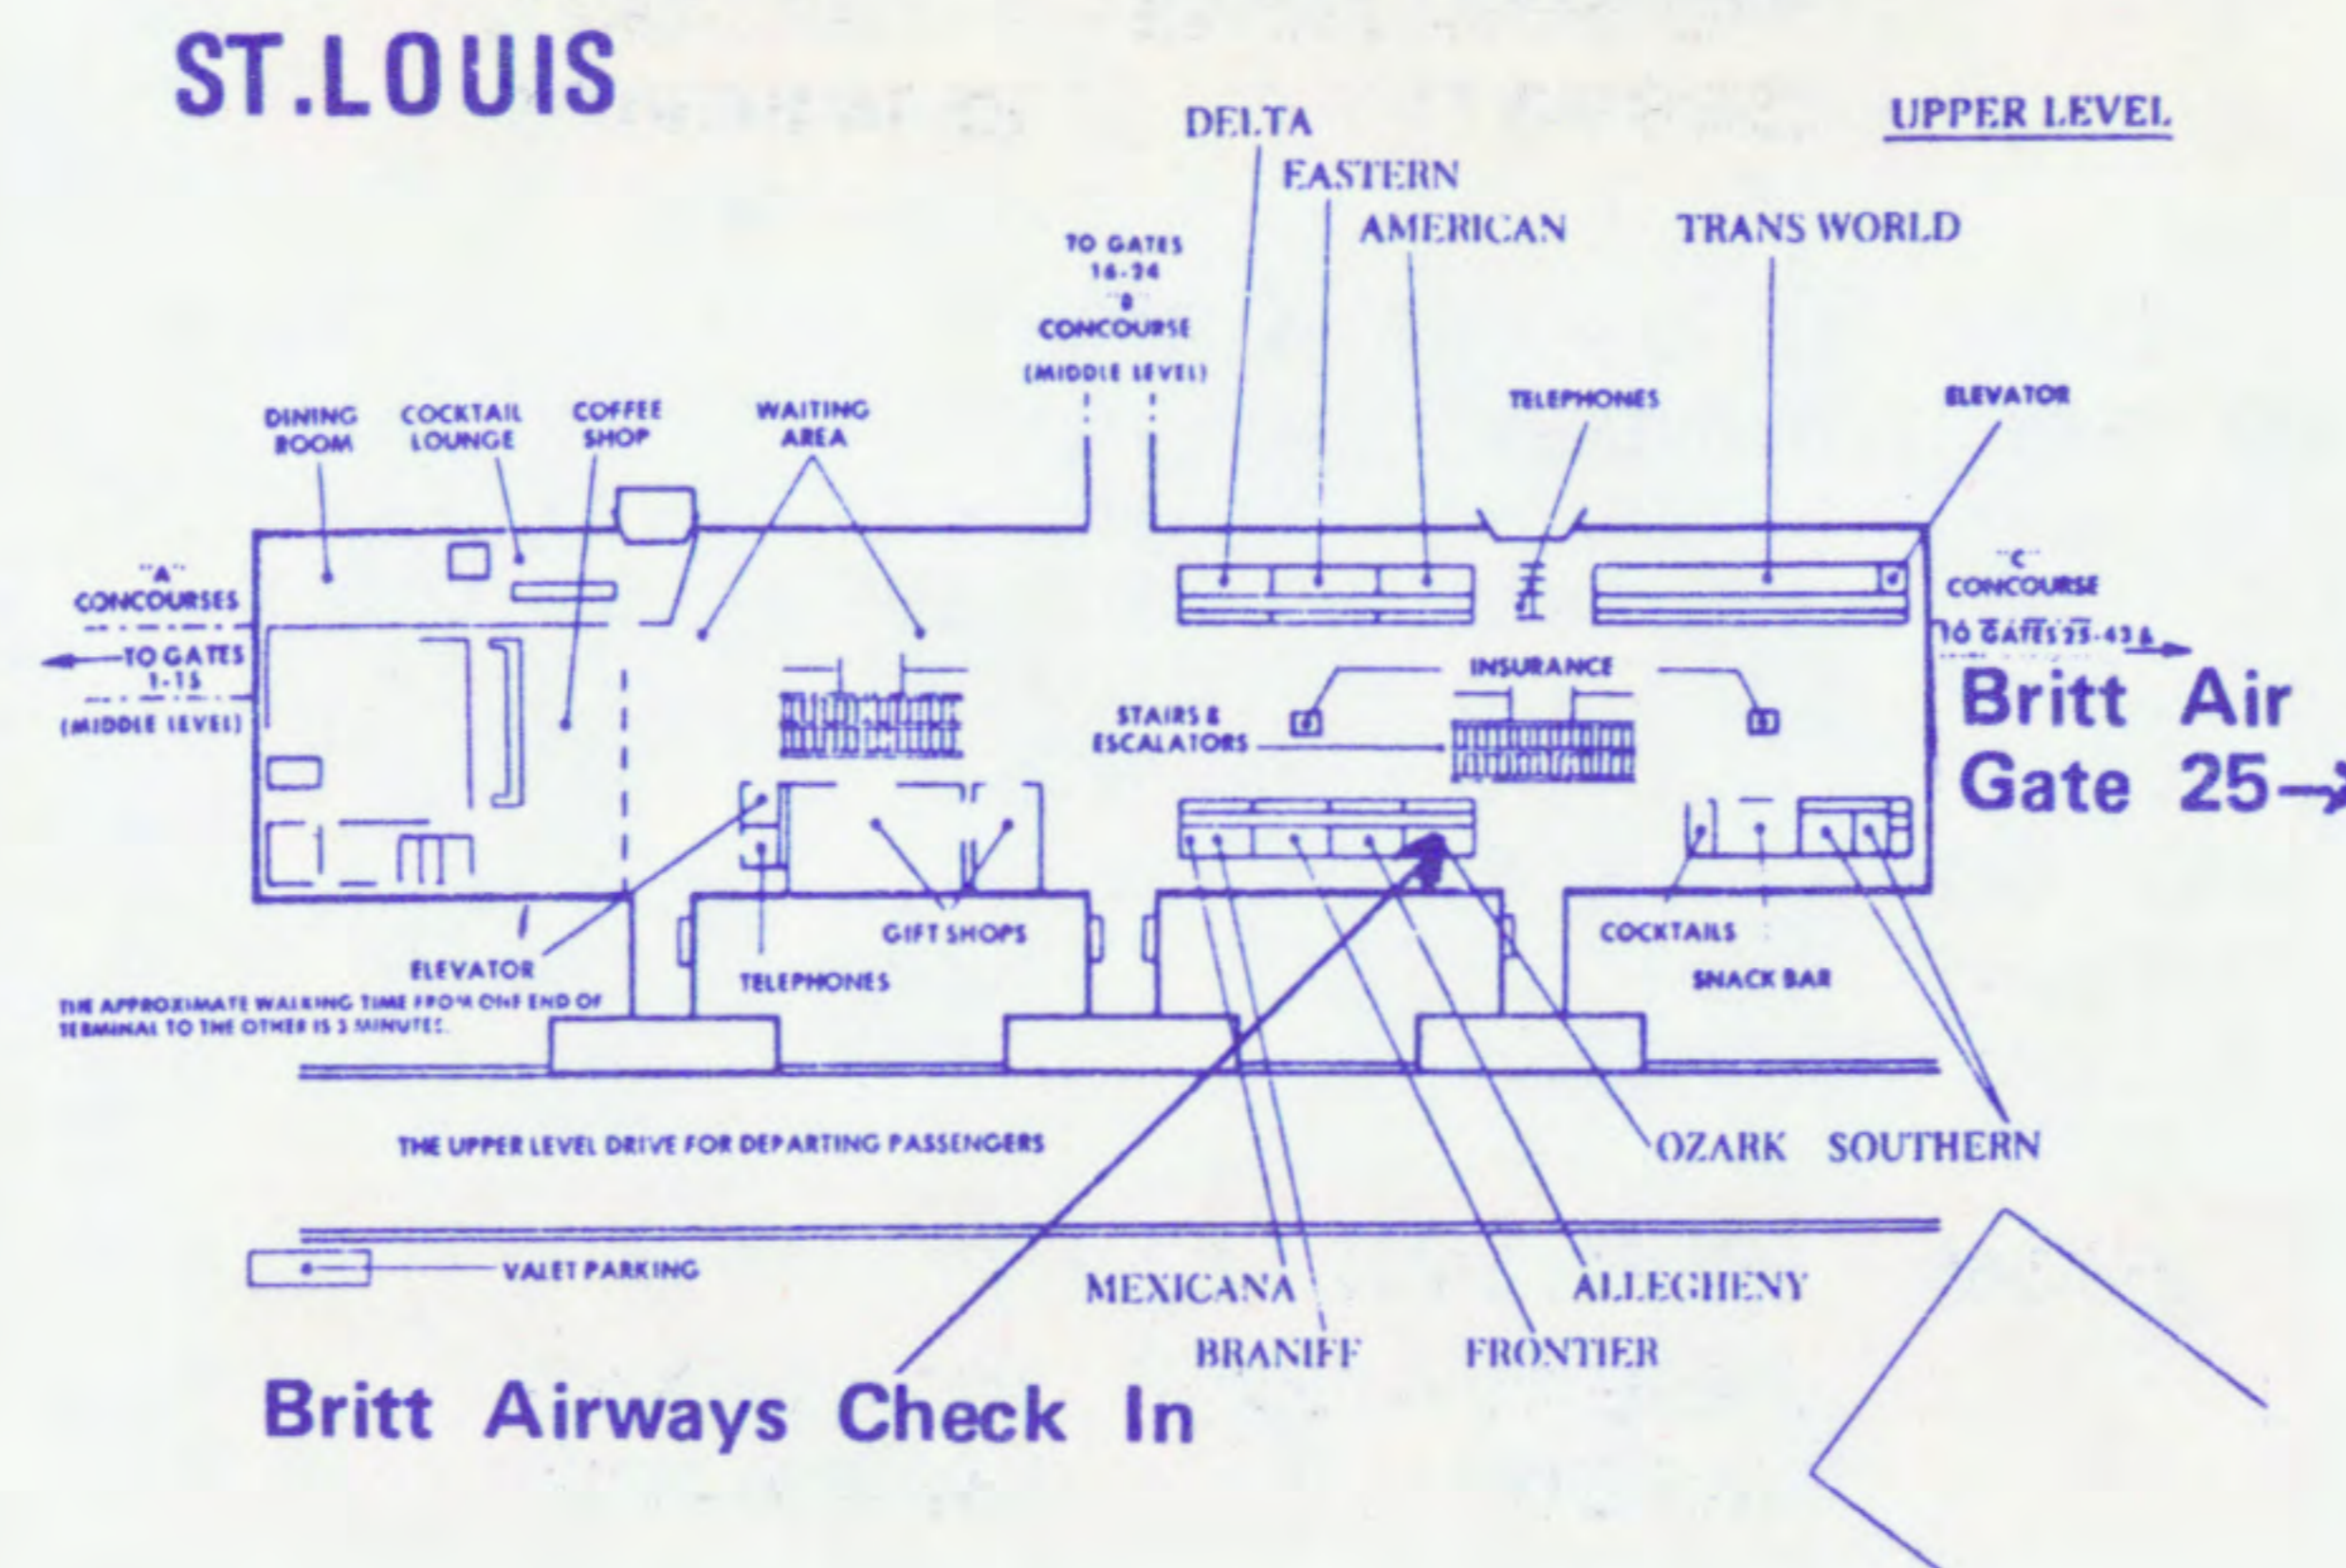

EQUIPMENT: All flights are operated with Beechcraft 99, Swearingen Metros or FH227 equipment. These twin jet-prop aircraft are all weather equipped.

Depart	Arrive	Flight	Frequency
FROM SPRINGFIELD, IL			
RESERVATIONS	217-544-6450		
CARGO	217-544-6452		

Depart	Arrive	Flight	Frequency
TO BLOOMINGTON/NORMAL, IL			
8:45am	9:10am	RU 491	EX SA/SU
11:55am	12:20pm	RU 493	DAILY
5:40pm	6:05pm	RU 495	EX SA
CHICAGO, IL O'HARE AIRPORT			
6:30am	7:30am	RU 570	EX SA/SU
6:40am	7:50am	RU 584	EX SA/SU
8:20am	9:25am	RU 582	SA ONLY
8:45am	10:10am	RU 491	EX SA/SU
9:50am	11:00am	RU 596	SU ONLY
11:55am	1:20pm	RU 493	DAILY
1:05pm	2:10pm	RU 576	EX SA
2:40pm	3:50pm	RU 590	EX SA
5:40pm	7:05pm	RU 495	EX SA
6:25pm	7:30pm	RU 580	EX SA

Depart	Arrive	Flight	Frequency
DECATUR, IL			
6:40am	6:55am	RU 584	EX SA/SU
9:50am	10:05am	RU 596	SU ONLY
2:40pm	2:55pm	RU 590	EX SA

Depart	Arrive	Flight	Frequency
PEORIA, IL			
8:20am	8:35am	RU 582	SA ONLY
1:05pm	1:20pm	RU 576	EX SA
6:25pm	6:40pm	RU 580	EX SA
ST. LOUIS, MO			
6:55am	7:30am	RU 490	EX SA/SU
10:05am	10:40am	RU 492	DAILY
3:35pm	4:10pm	RU 494	EX SA

FROM STERLING/ROCK FALLS, IL			
RESERVATIONS	815-626-2314		
CARGO	815-626-2315		

Depart	Arrive	Flight	Frequency
TO CHICAGO, IL O'HARE AIRPORT			
7:15am	8:00am	RU 340	EX SA/SU
12:10pm	11:05am	RU 342	DAILY
1:20pm	2:05am	RU 346	DAILY
4:20pm	5:05pm	RU 350	DAILY
GALESBURG, IL			
9:10am	9:30am	RU 341	EX SA/SU
10:10pm	12:30pm	RU 345	DAILY
6:10pm	6:30pm	RU 351	DAILY
9:20pm	9:40pm	RU 353	EX SA

BE A RIDER * * NEVER A NO SHOW