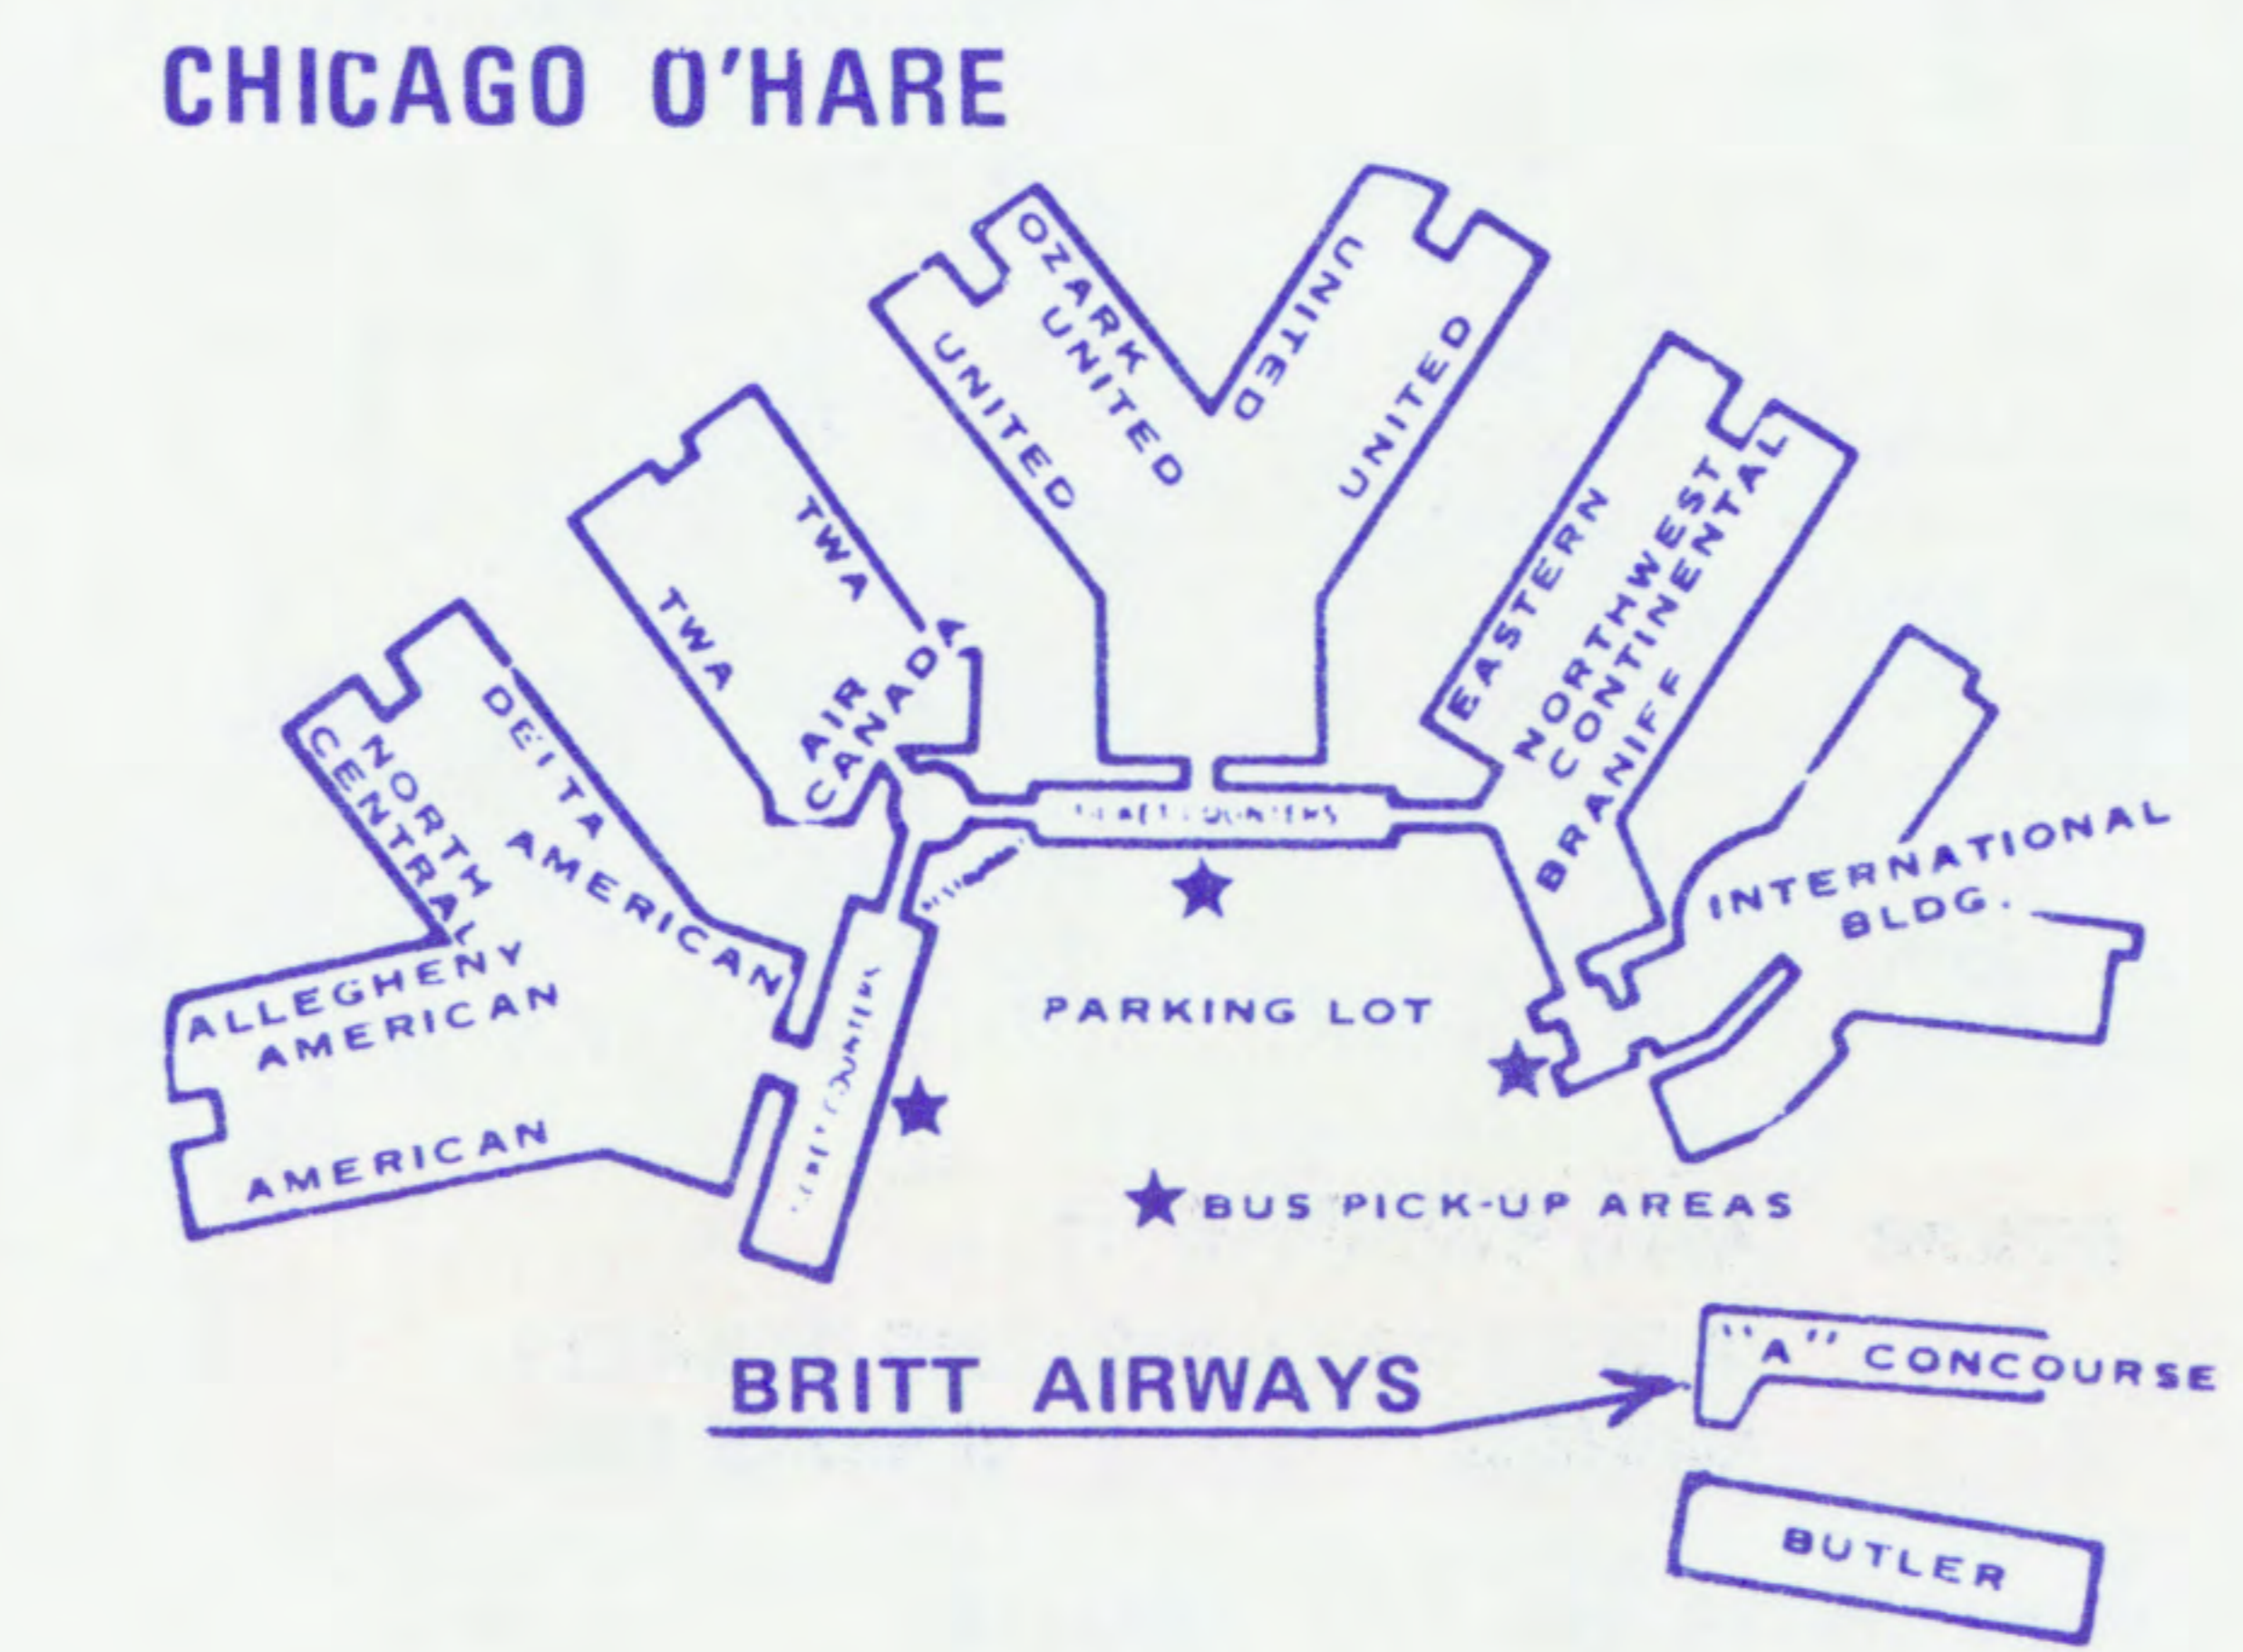

Depart	Arrive	Flight	Frequency
FROM ST. LOUIS, MO			
RESERVATIONS	800-447-8564		
CARGO	314-426-2770		

All St. Louis passengers should check in for their Britt Airways flight at the Ozark ticket counter.

All passengers board at gate 25.

Depart	Arrive	Flight	Frequency
TO BLOOMINGTON/NORMAL, IL			
8:00am	9:10am	RU 491	EX SA/SU
11:10am	12:20pm	RU 493	DAILY
4:55pm	6:05pm	RU 495	EX SA
CHICAGO, IL O'HARE AIRPORT			
8:00am	10:10am	RU 491	EX SA/SU
11:10am	1:20pm	RU 493	DAILY
4:55pm	7:05pm	RU 495	EX SA
EVANSVILLE, IN			
8:05am	9:00am	RU 541	EX SA/SU
11:00am	11:55am	RU 543	DAILY
2:40pm	3:35pm	RU 545	DAILY
5:05pm	6:00pm	RU 547	DAILY
7:40pm	8:35pm	RU 549	EX SA
SPRINGFIELD, IL			
8:00am	8:35am	RU 491	EX SA/SU
11:10am	11:45am	RU 493	DAILY
4:55pm	5:30pm	RU 495	EX SA

FROM SOUTH BEND, IN			
RESERVATIONS	219-232-1355		
CARGO	219-232-1357		

Depart	Arrive	Flight	Frequency
TO CHICAGO, IL O'HARE AIRPORT			
7:20am	6:50am	RU 640	EX SU
9:20am	8:50am	RU 642	DAILY
11:20am	10:50am	RU 644	DAILY
1:20pm	12:50pm	RU 646	DAILY
3:20pm	2:50pm	RU 648	DAILY
5:20pm	4:50pm	RU 650	DAILY
7:20pm	6:50pm	RU 652	EX SA
INDIANAPOLIS, IN			
7:05am	7:50am	RU 320	EX SA/SU
12:20pm	1:05pm	RU 324	DAILY

EQUIPMENT: All flights are operated with Beechcraft 99, Swearingen Metros or FH227 equipment. These twin jet-prop aircraft are all weather equipped.

Depart	Arrive	Flight	Frequency
FROM SPRINGFIELD, IL			
RESERVATIONS	217-544-6450		
CARGO	217-544-6452