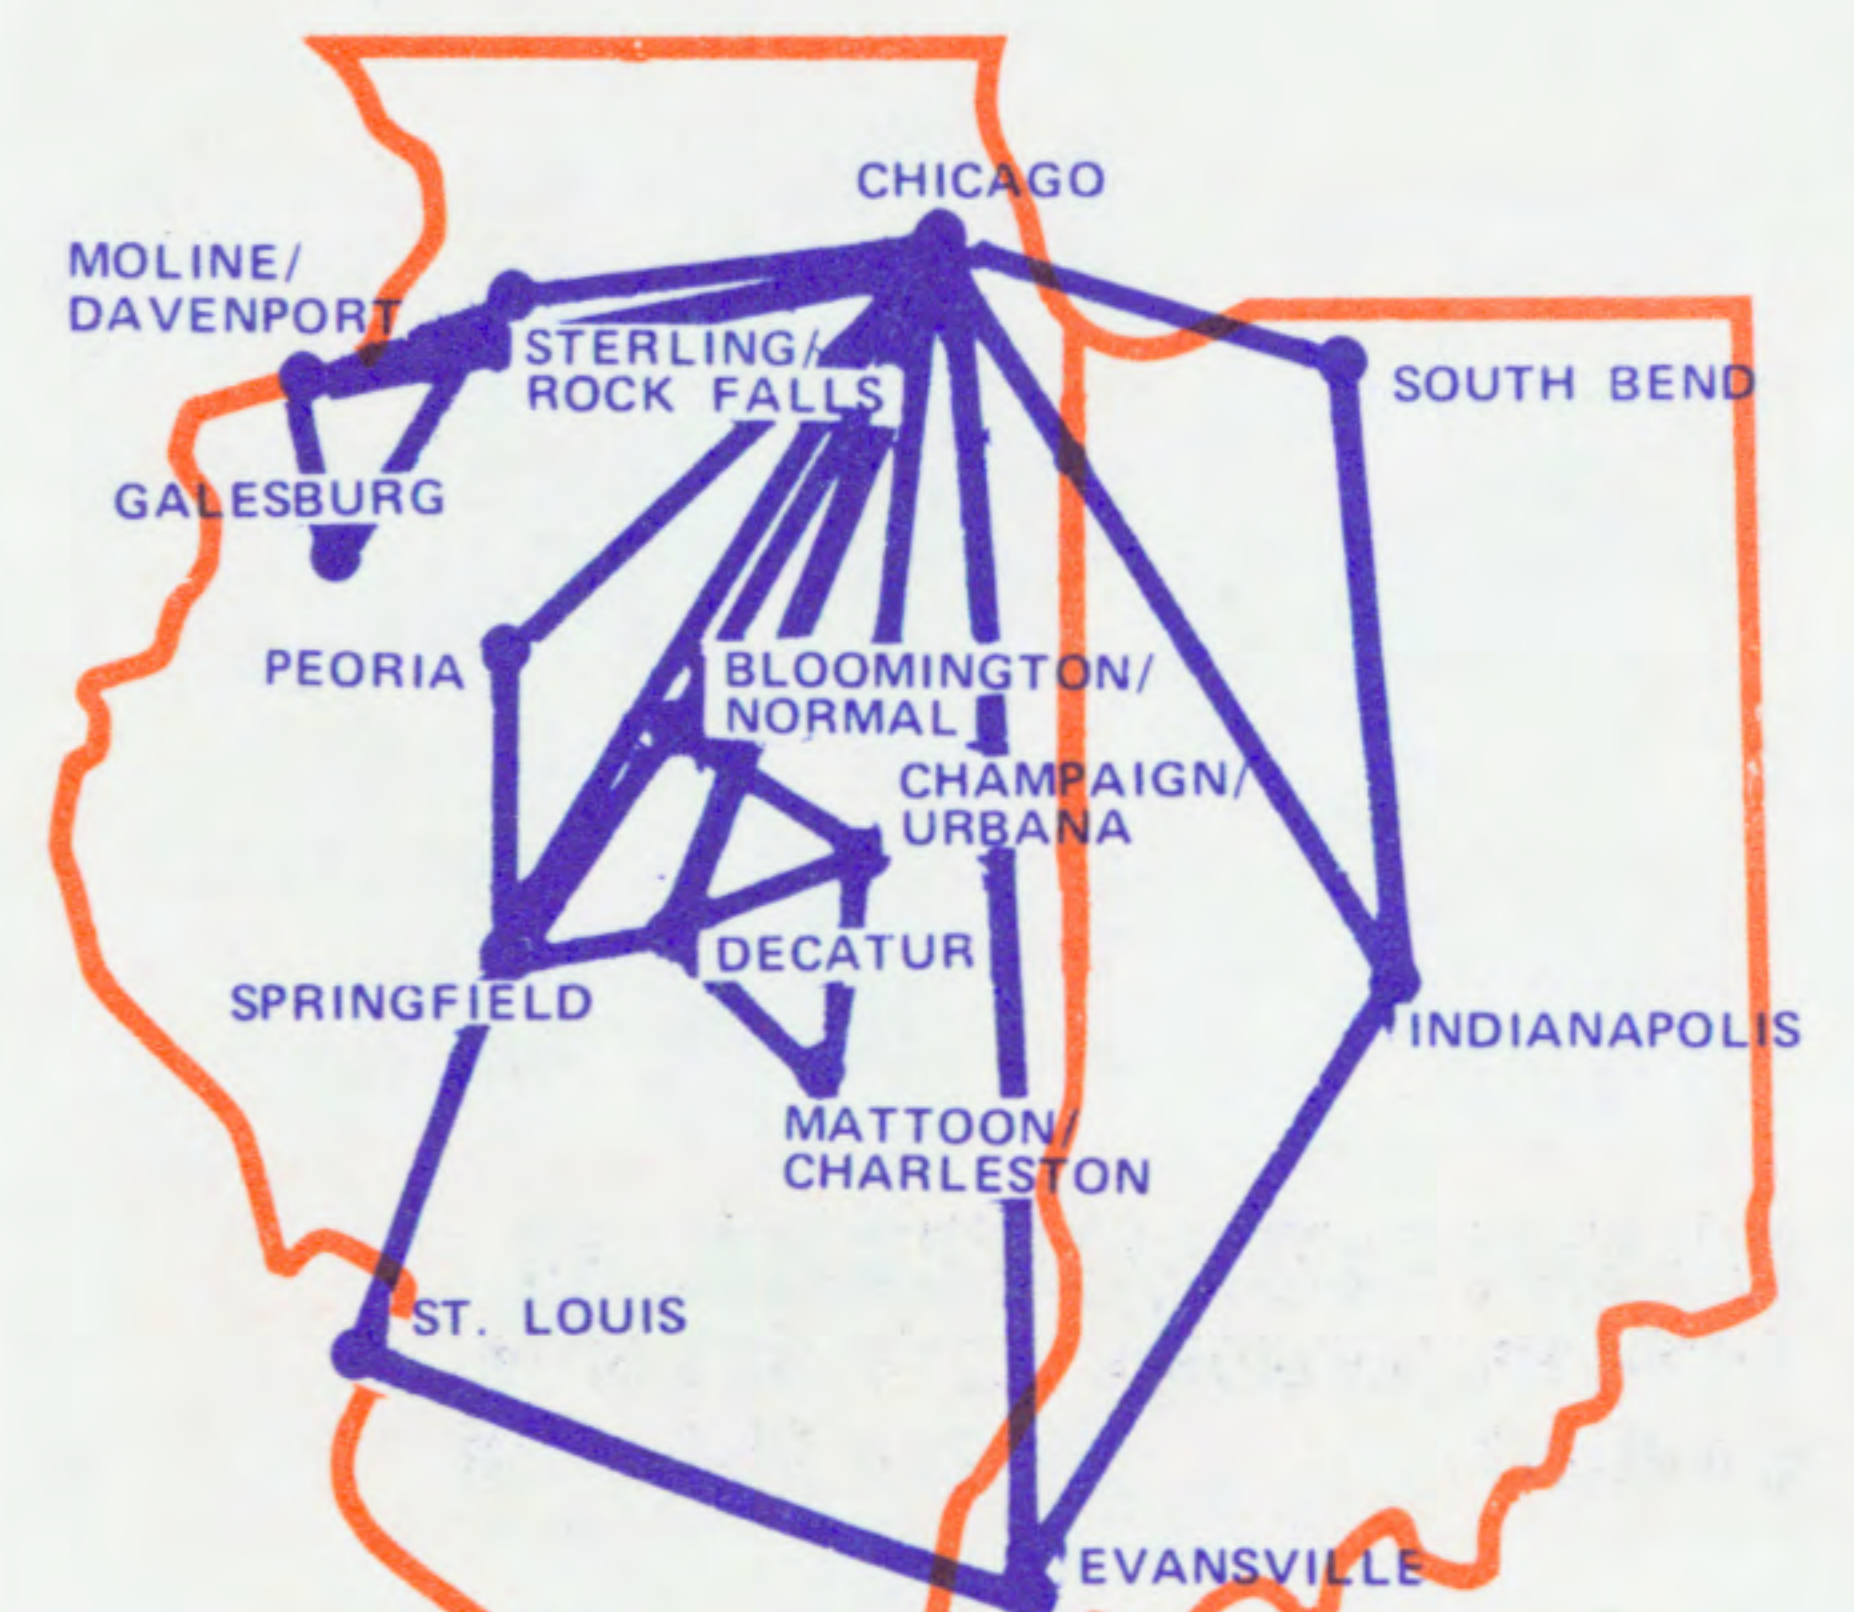

BRITT AirShuttle Route System

Timetable Effective December 15, 1980