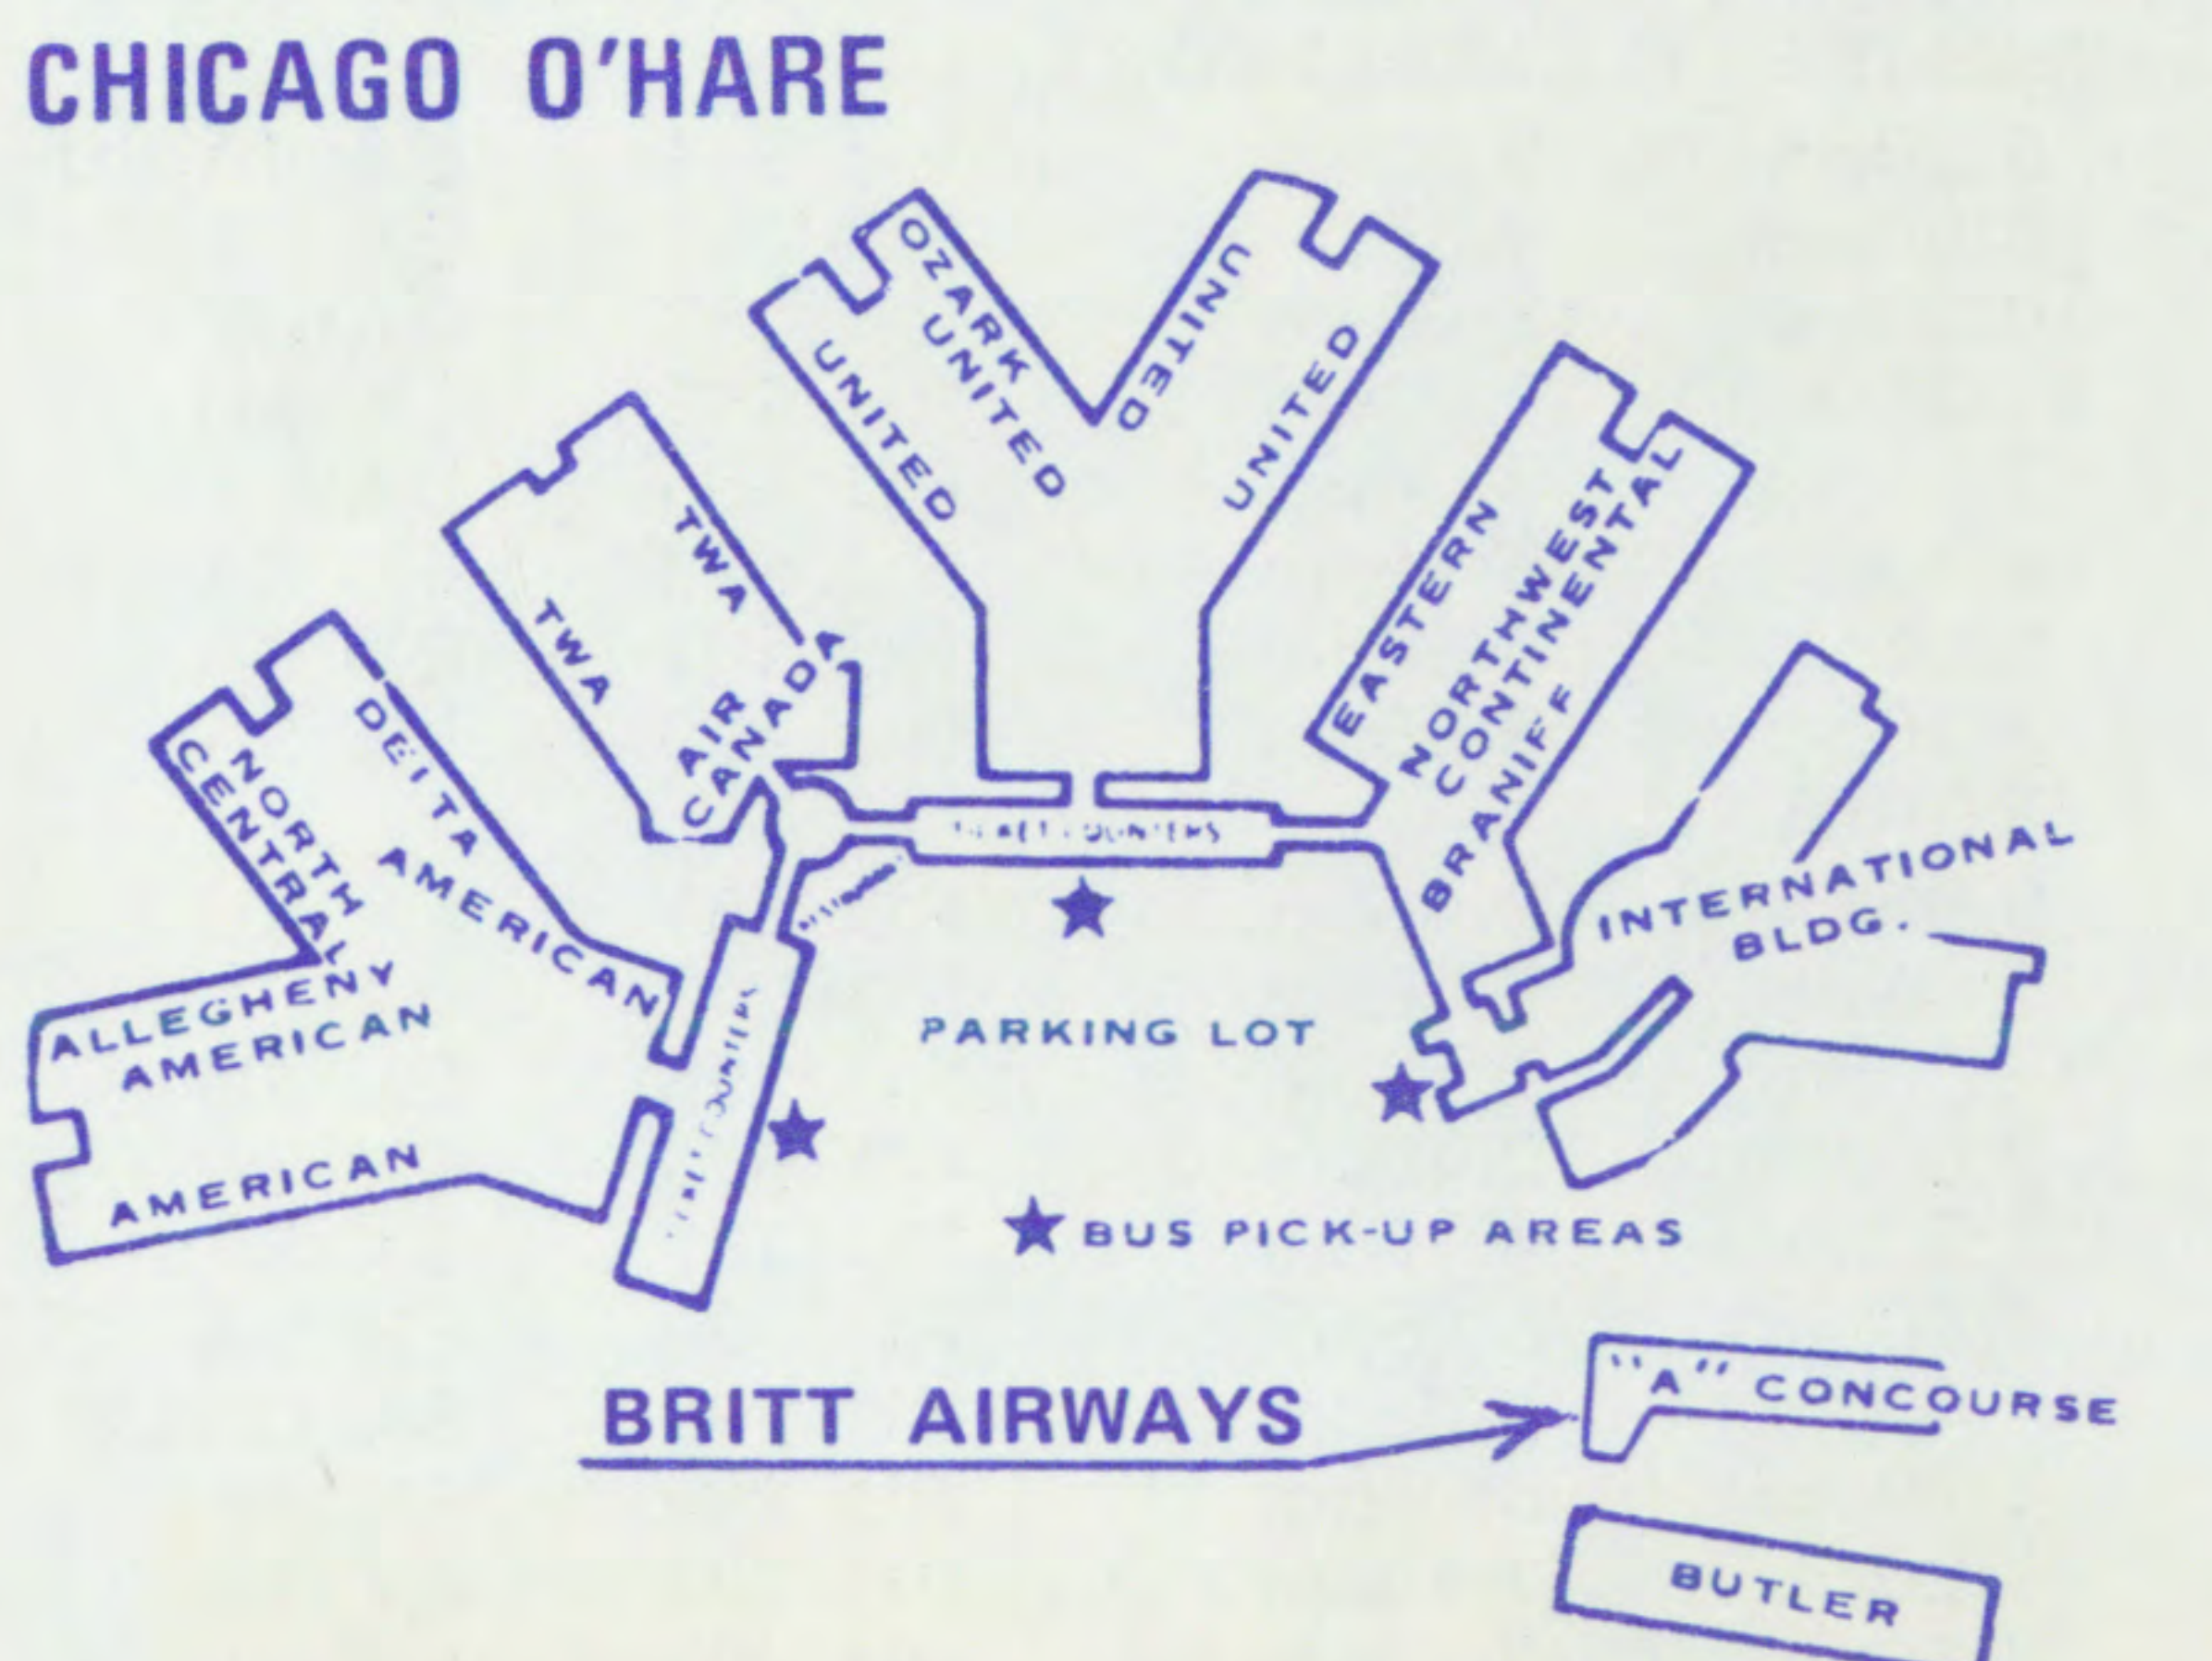

BE A RIDER ** NEVER A NO SHOW

O'HARE CONTINUOUS COURTESY BUS PICKUP
A Courtesy Bus meets all incoming Britt Airways flights with free passenger transportation to connecting flights and to bus and taxi service for downtown Chicago. The bus also meets passengers from the main terminal with pick-up at the lower level at the head of the taxi stands for all who wish to board Britt Airways flights. (See example above)

GENERAL INFORMATION

CHECK IN TIME: In the interest of on-time service to all passengers, Britt requests that passengers check-in at the airport counter 30 minutes prior to published departure time. Reservations of passengers presenting themselves at the ticket counter less than five minutes before the scheduled departure of a flight may be subject to cancellation.

BAGGAGE
FREE BAGGAGE ALLOWANCE---Two pieces of baggage including briefcase and hand luggage will be carried free on any ticket.

EXCESS BAGGAGE---A nominal charge of $6.00 for each piece of excess baggage will be made. Oversize or overweight luggage will be charged at a different rate.

LIABILITY---Maximum baggage liability for loss or damage is limited to the amount published in the official tariff. Britt Airways assumes no liability for fragile or perishable items. Excess value may be declared provided it is paid for prior to departure. The excess valuation does not cover loss or damage to money, jewelry, silverware, negotiable papers, securities, business documents, samples, paintings, antiques, artifacts, manuscripts, irreplaceable books or publications, pets, fragile articles or other similar valuables. Damage or loss claim must be filed with Britt Airways immediately upon termination of your flight.

SCHEDULE: All times shown are local times. Britt Airways will not be responsible for consequences arising from delays, cancellations, or from errors in the printed schedule. Schedule and fares are subject to change without notice. Certain flights will not operate during holiday periods; consult Britt Airways for details.

BRITT AIRWAYS DISCOUNT FARES

SHUTTLE FARE: The Shuttle Fare is a mere $40., but only applies to certain Britt markets. There are no advance purchase or minimum length of stay requirements. Call Britt's reservation staff for more information.

JOINT FARE: The Joint Fare is a published fare from a Britt city to the passenger's final destination. The specific fare will always be less than each airlines local fare.

CHILDREN'S FARE: Children between the ages of two (2) and twelve (12) years will be charged three-fourths (¾) the adult fare. One child under two (2) years of age not occupying a seat, will be carried free with a passenger paying full adult fare.

MILITARY FARE: Military personnel with proper identification will be charged three-fourths (¾) the adult fare.

RESERVATIONS

ILLINOIS TOLL FREE 1-800-322-9321

OHIO, INDIANA, KENTUCKY, MICHIGAN, IOWA, MISSOURI and TENNESSEE TOLL FREE 1-800-447-8564