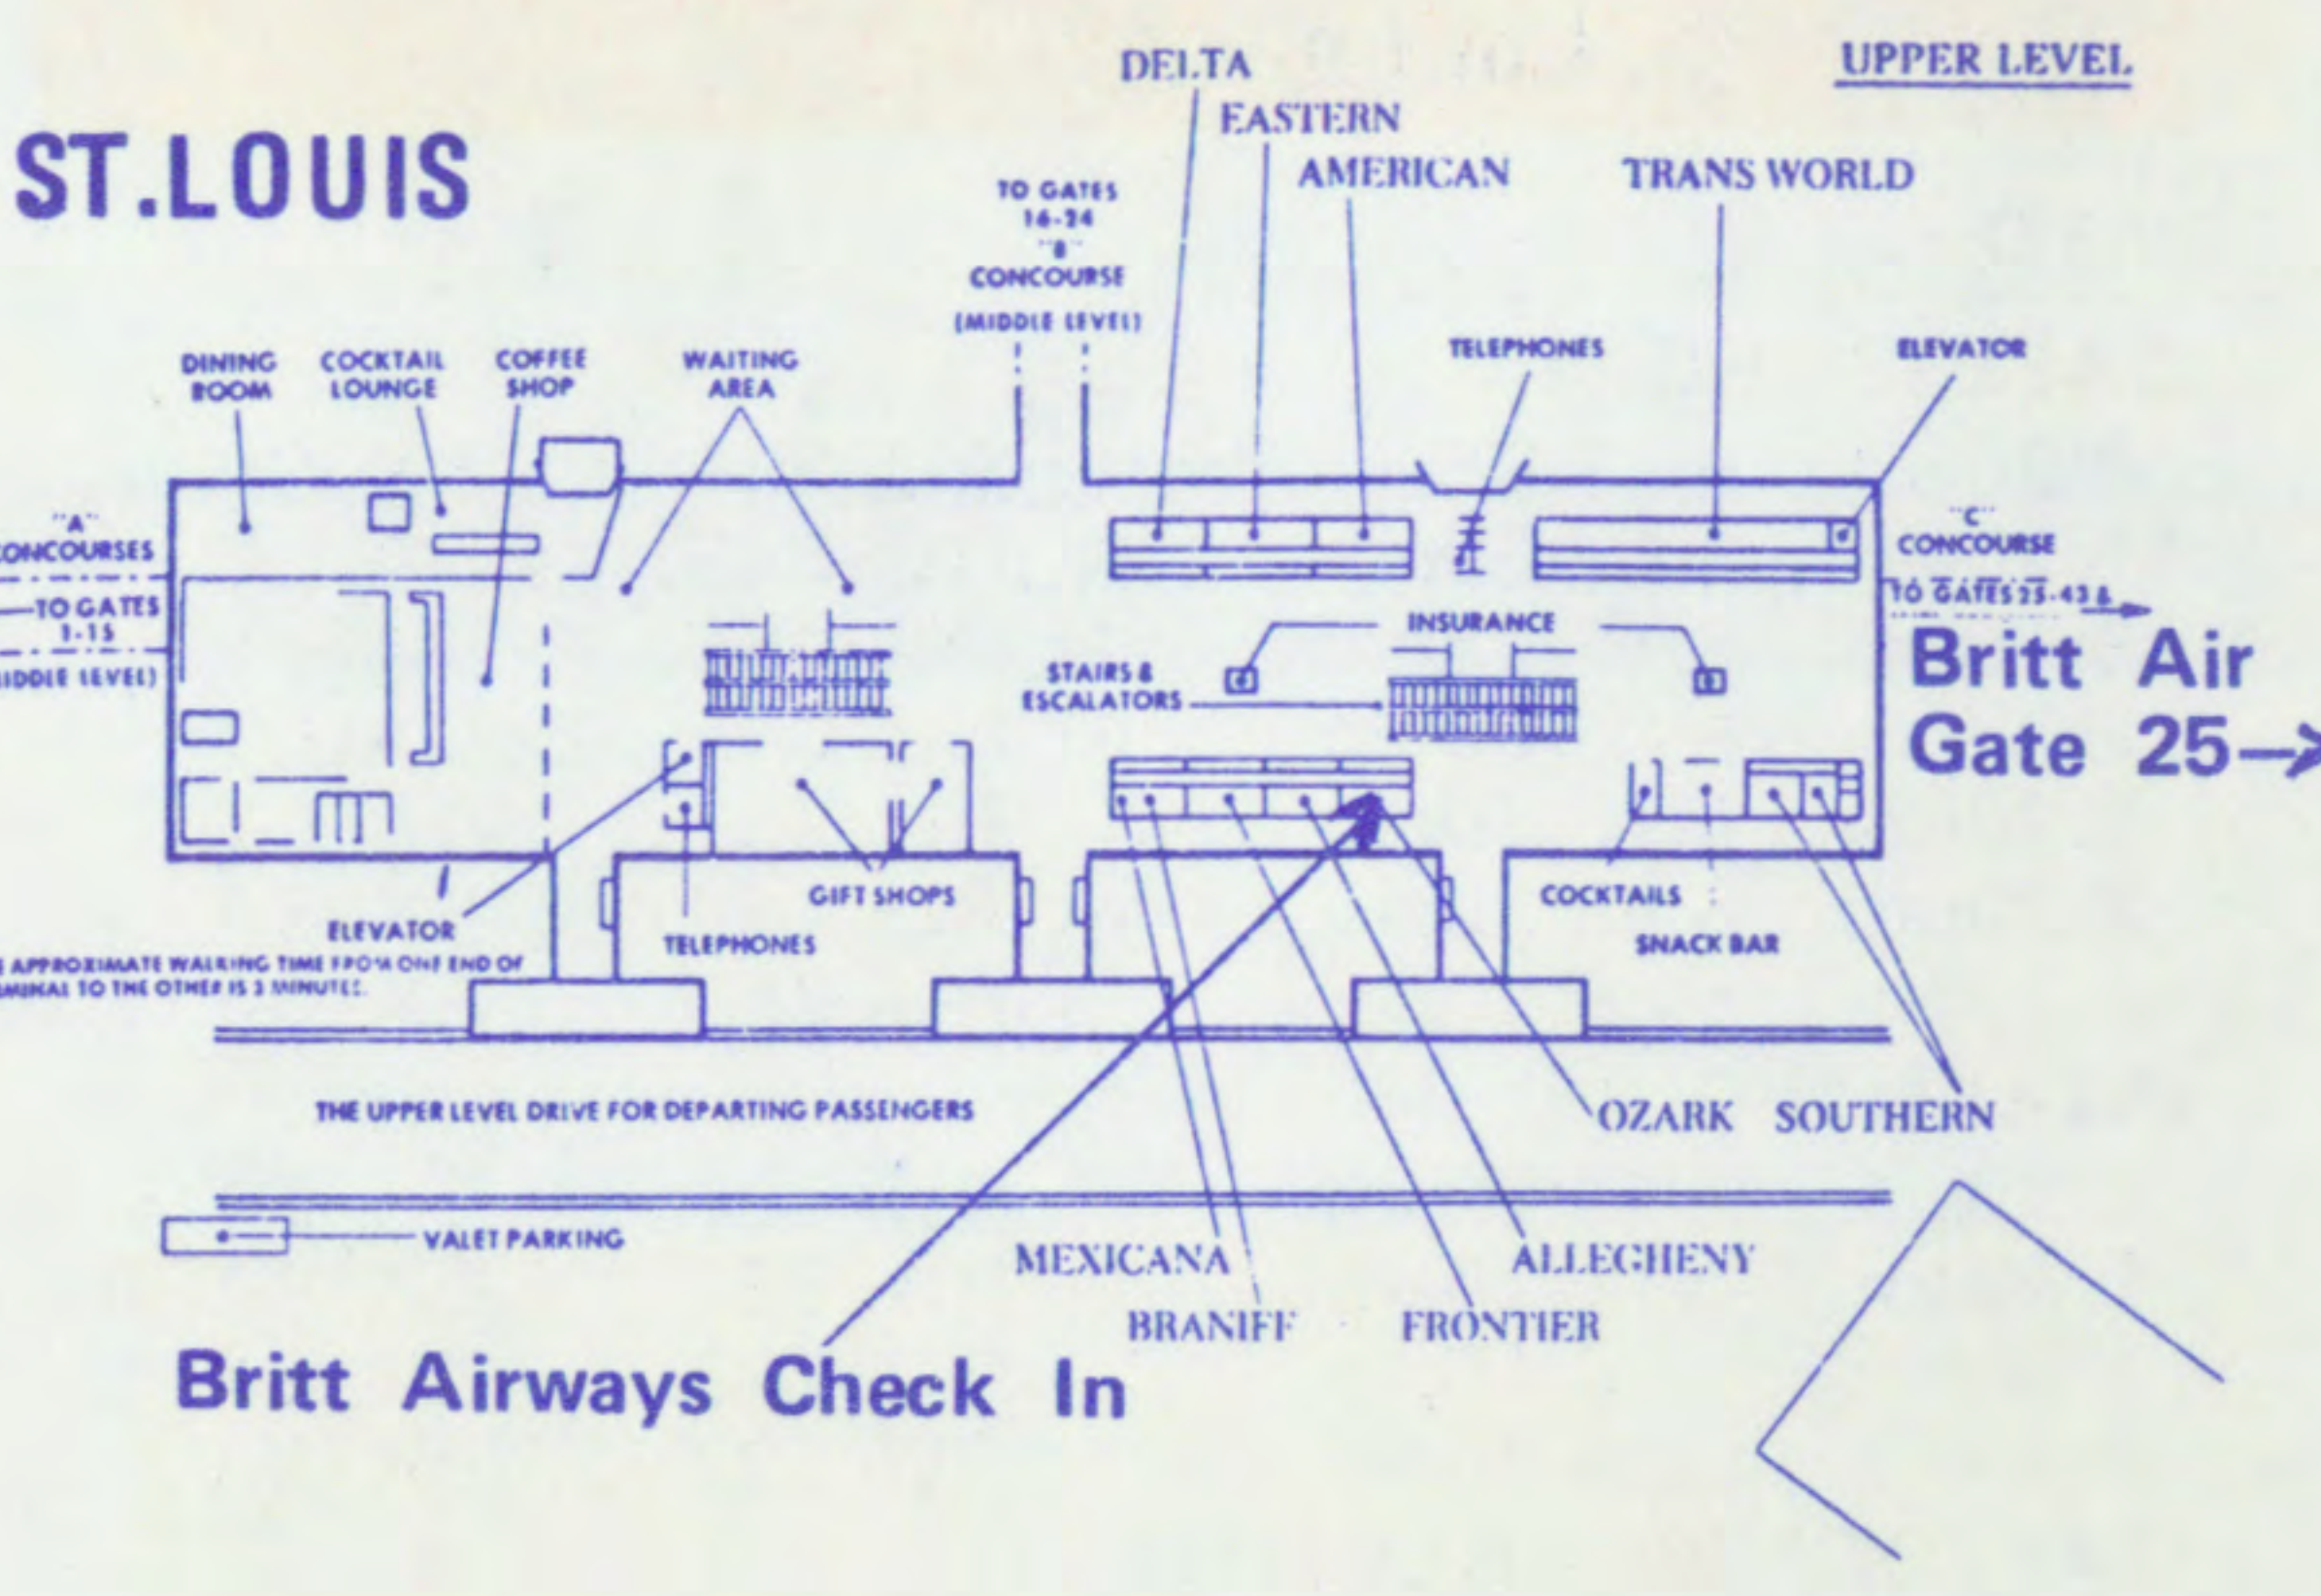

FROM STERLING/ROCK FALLS, IL
RESERVATIONS 815-626-2314
CARGO 815-626-2315

TO CHICAGO, IL O'HARE AIRPORT

7:15am	8:00am	RU 340	EX SA/SU
10:20am	11:05am	RU 342	DAILY
1:20pm	2:05pm	RU 346	DAILY
4:20pm	5:05pm	RU 350	DAILY

GALESBURG, IL

12:10pm	12:30pm	RU 345	DAILY
3:10pm	3:30pm	RU 349	DAILY
6:10pm	6:30pm	RU 351	DAILY
9:20pm	9:40pm	RU 353	EX SA

USE THE **BRITT BUNDLE™** TO GET YOUR SMALL PACKAGE THERE IN A BIG HURRY

EQUIPMENT: All flights are operated with Beechcraft 99, Swearingen Metros or FH227 equipment. These twin jet-prop aircraft are all weather equipped.