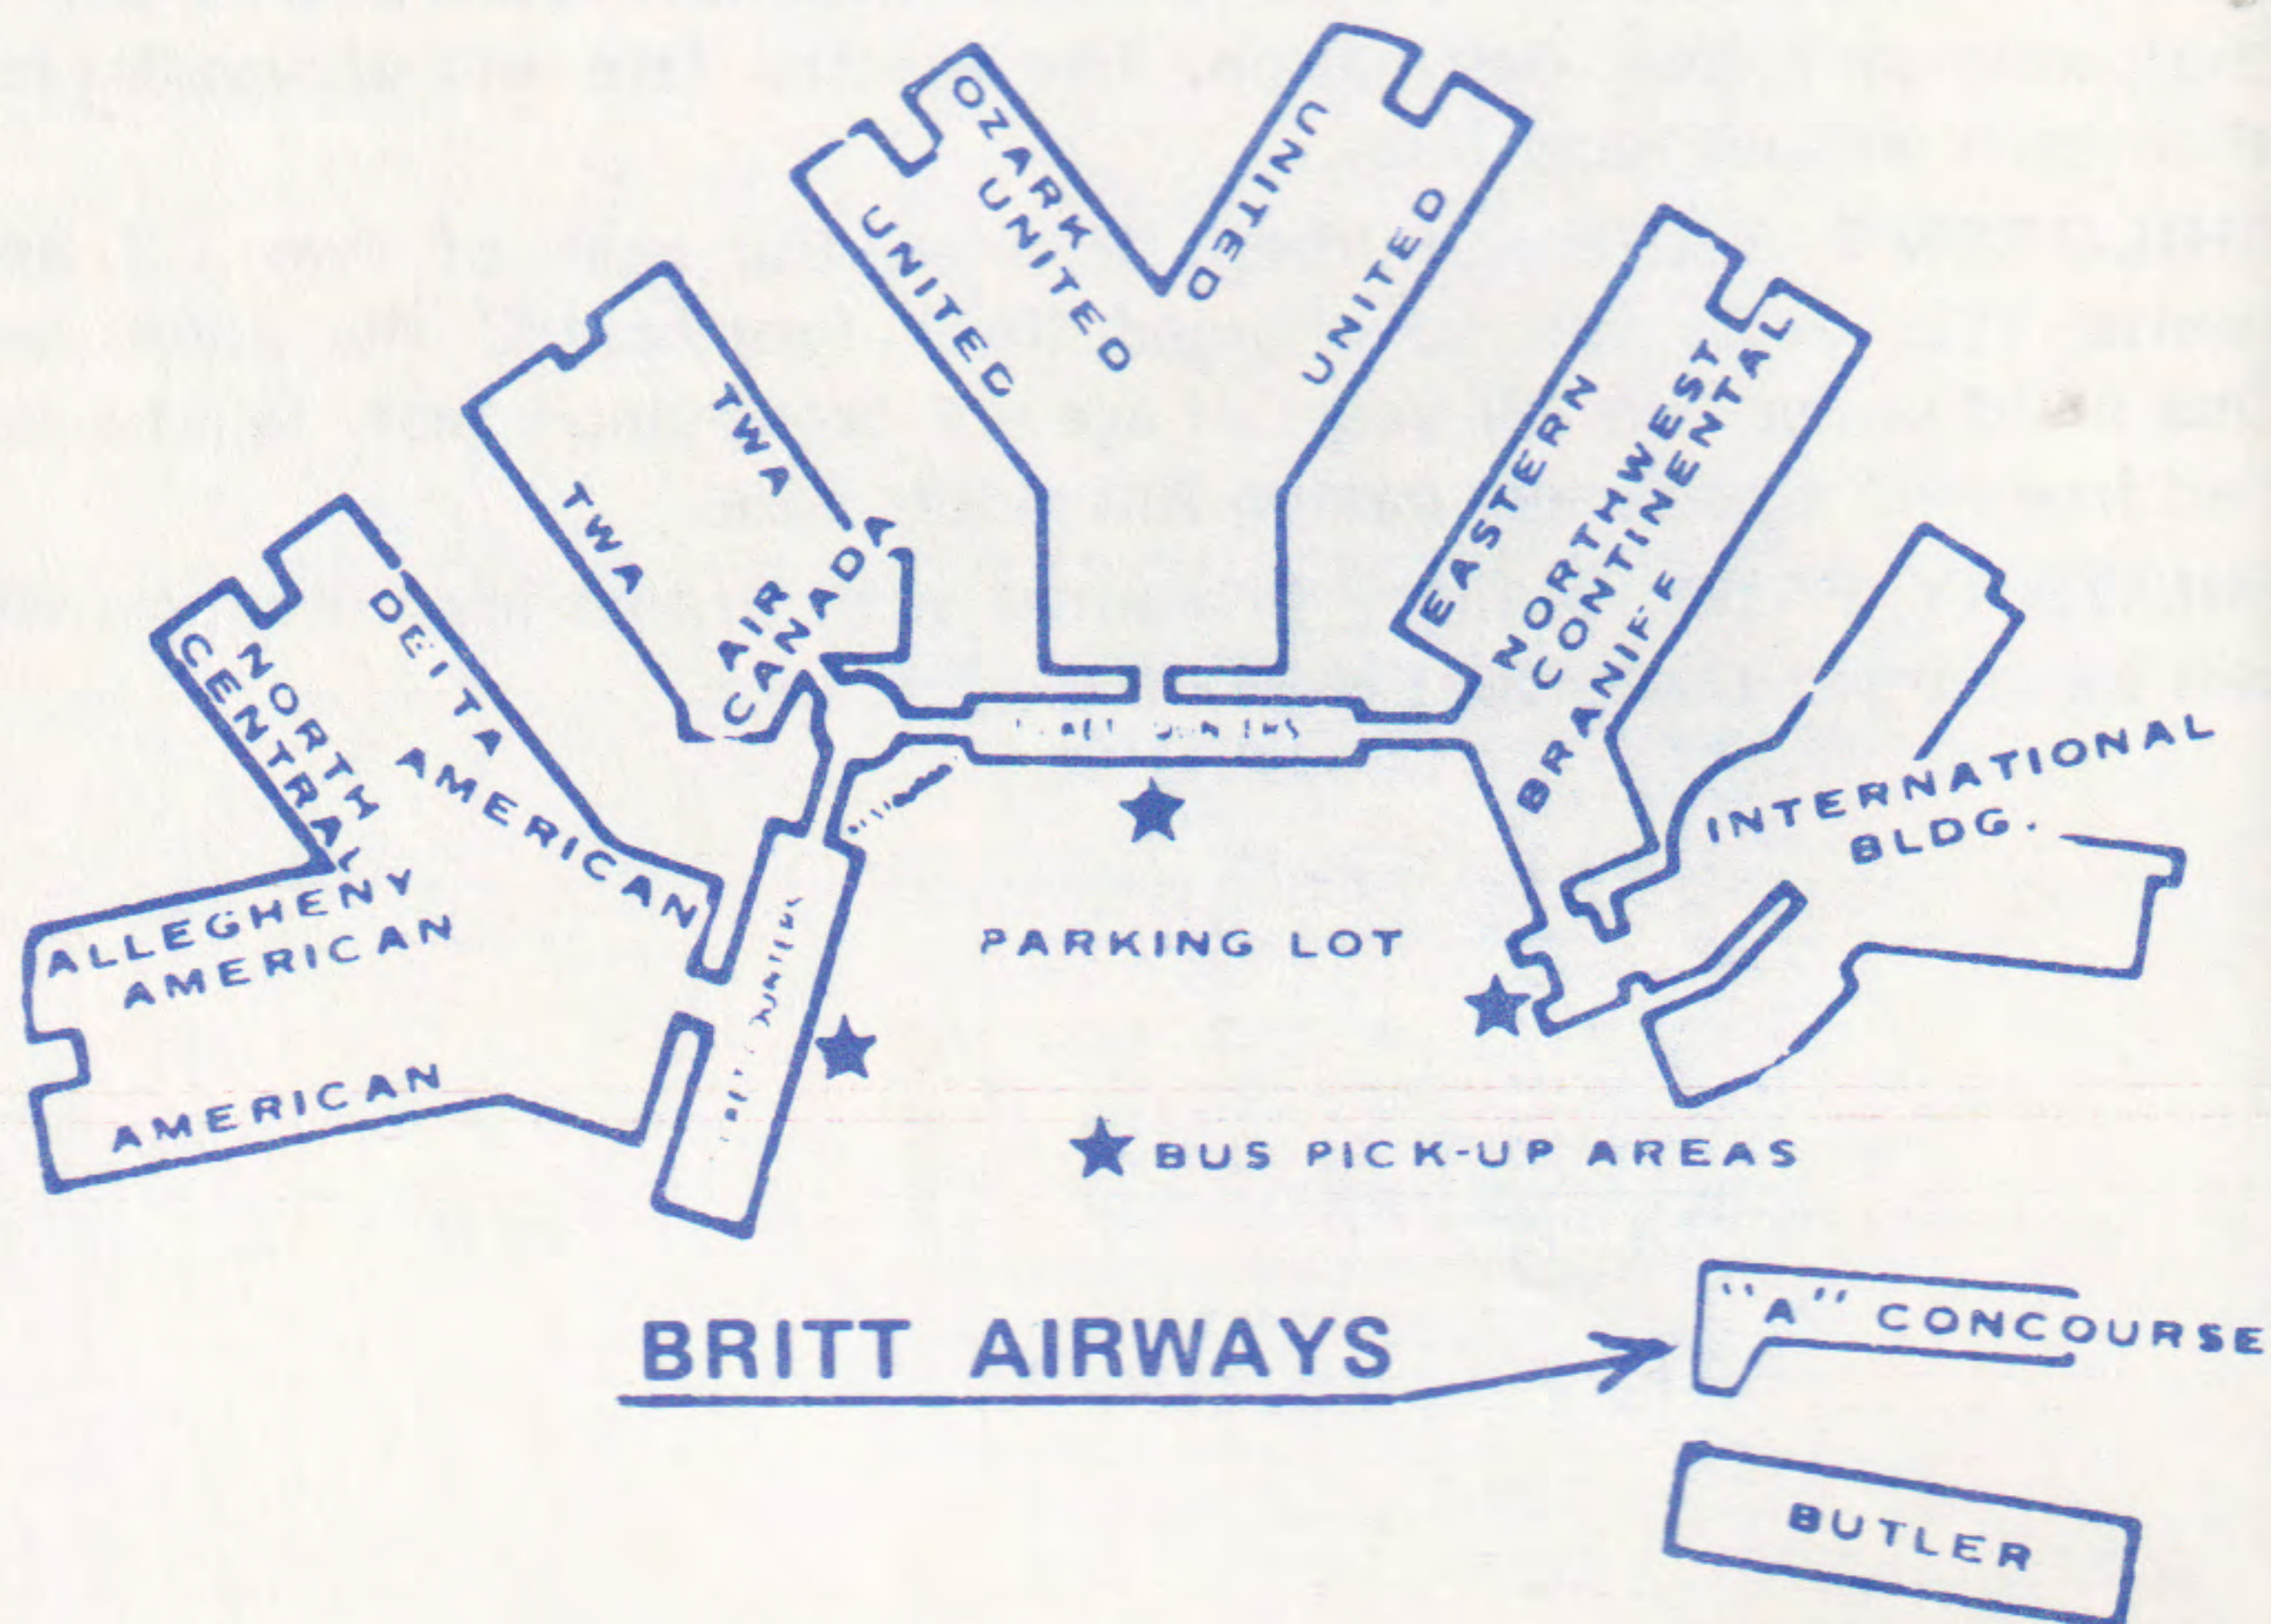

CHICAGO O'HARE