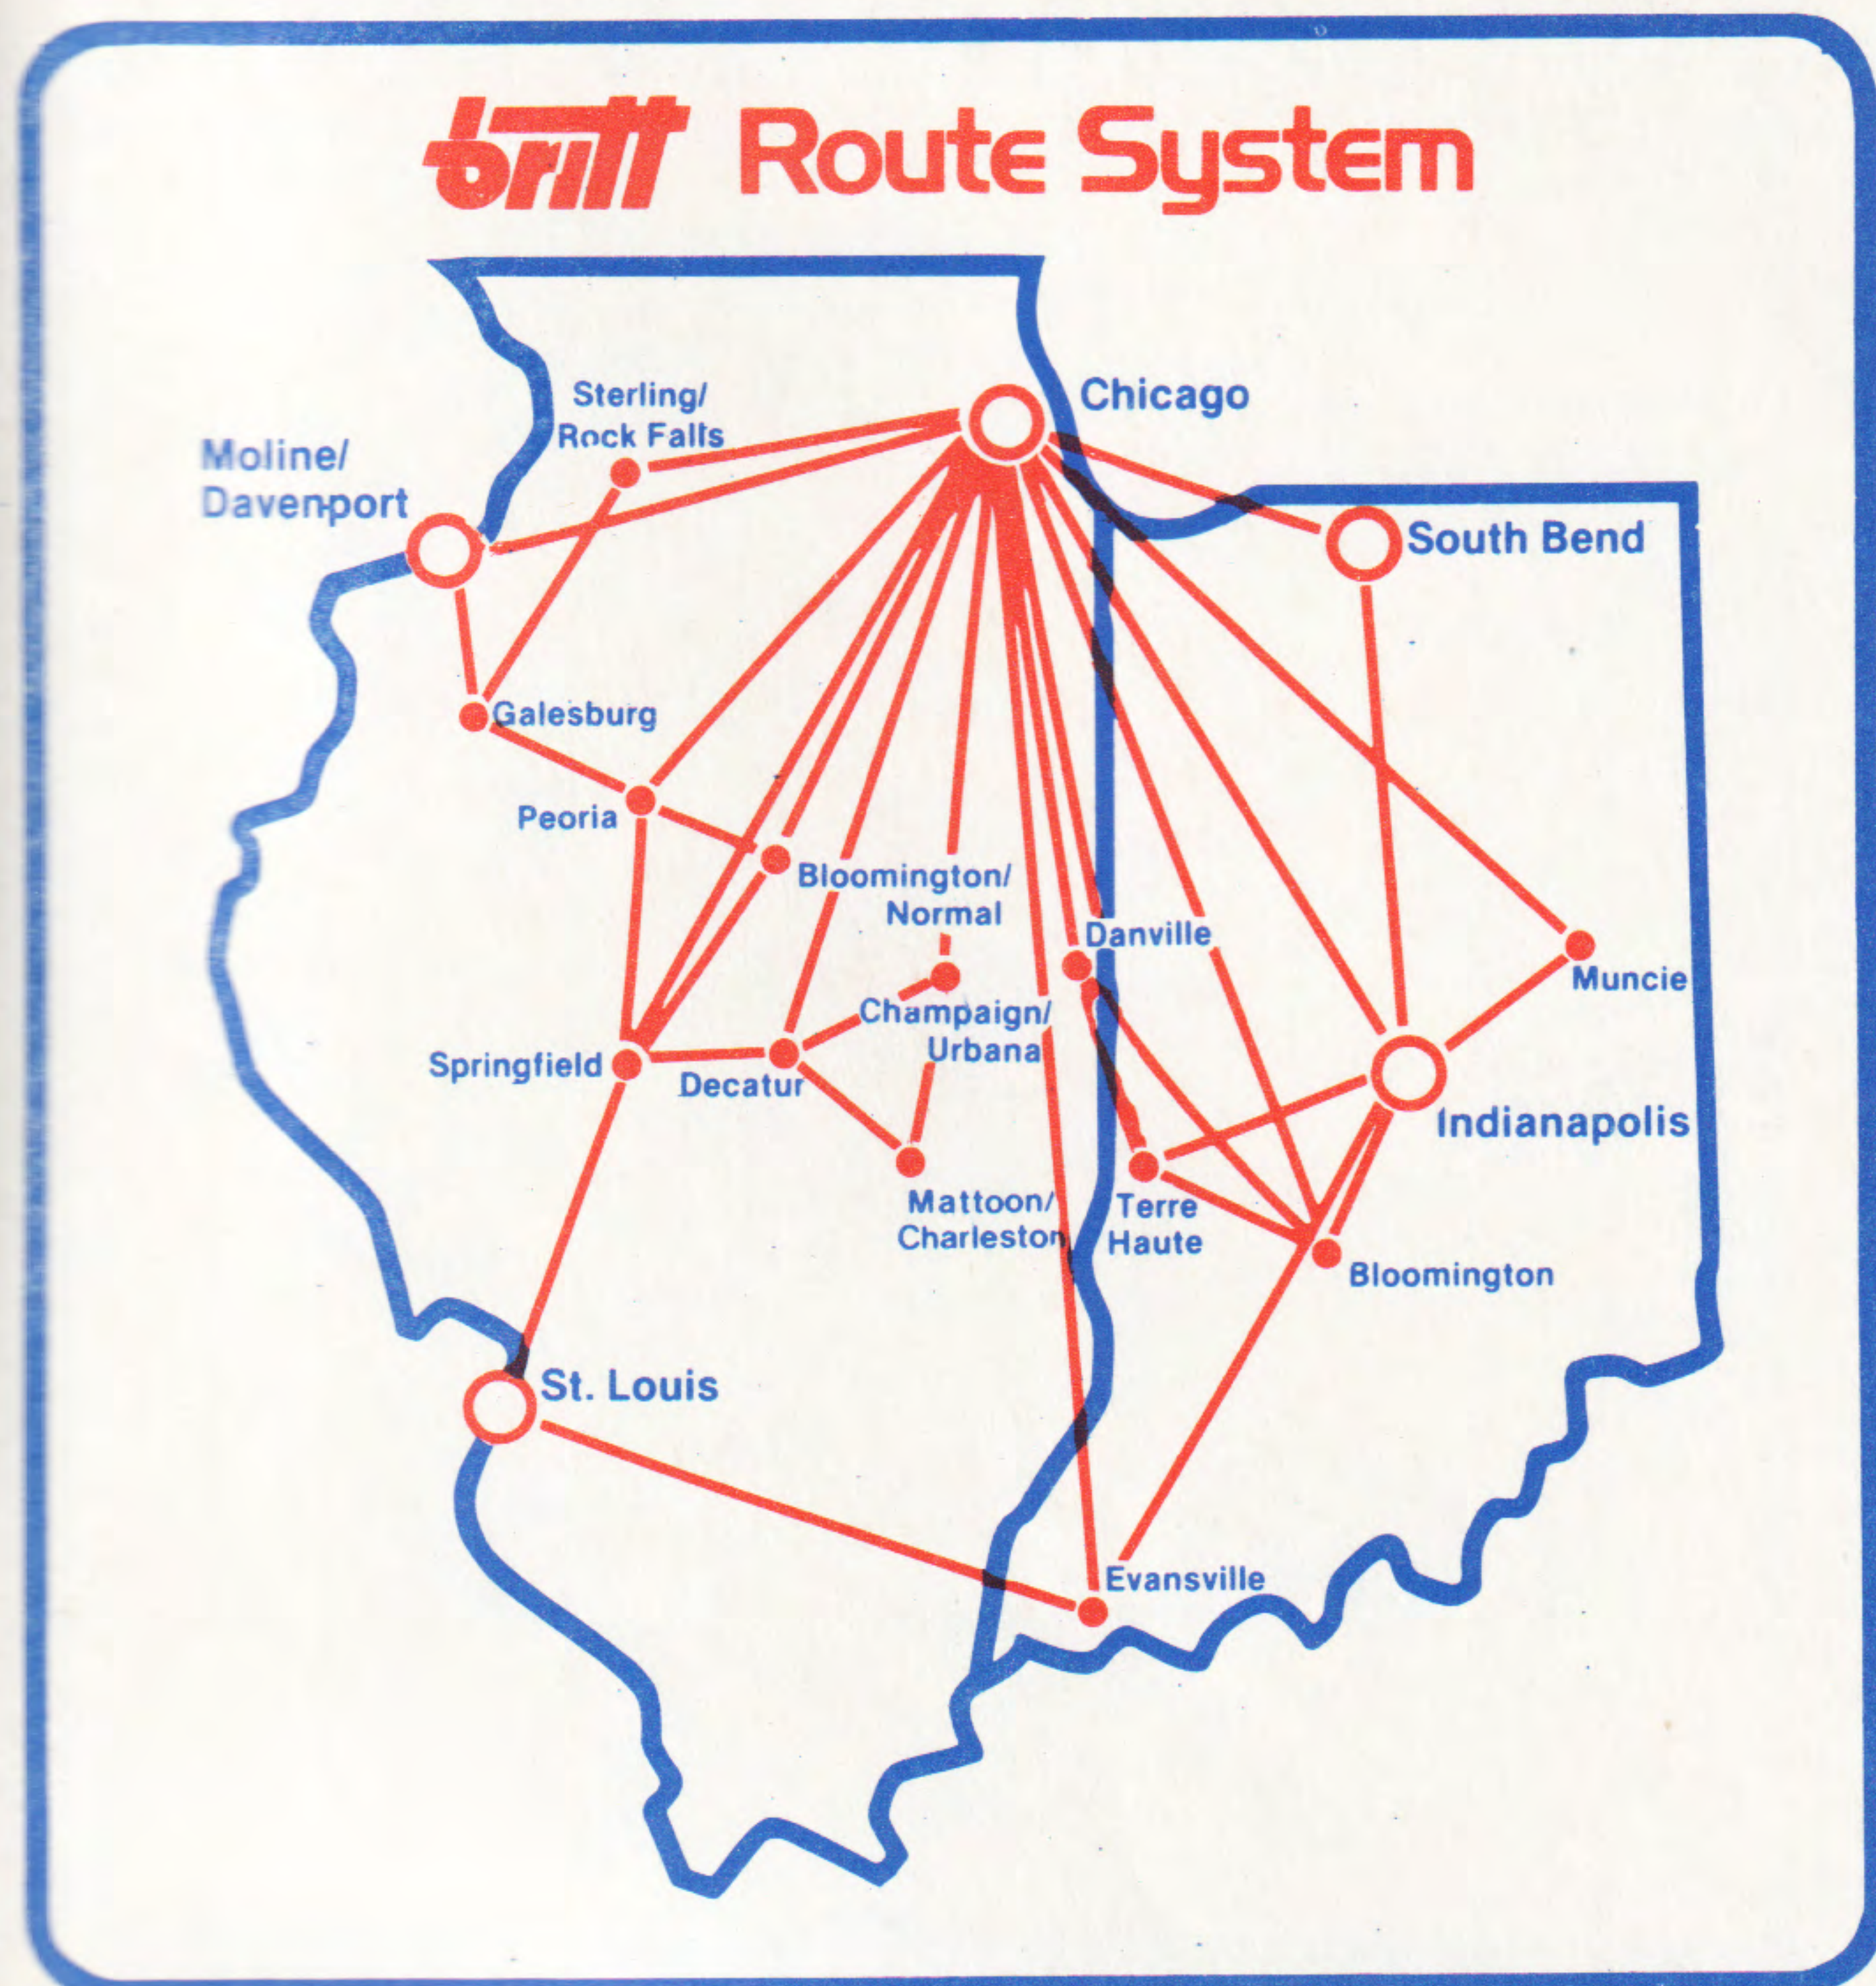

BRITT AIRWAYS

SYSTEM TIMETABLE

Effective April 26, 1981

Route System

NEW FAIRCHILD SERVICE

DECATUR to CHICAGO

CHAMPAIGN/URBANA to CHICAGO

EVANSVILLE to ST LOUIS

britt airways

britt

BRITT AIRWAYS

SYSTEM TIMETABLE

Effective April 26, 1981

NEW FAIRCHILD SERVICE

DECATUR to CHICAGO

CHAMPAIGN/URBANA to CHICAGO

EVANSVILLE to ST LOUIS

MORE SERVICE FOR

- SOUTH BEND
- INDIANAPOLIS
- DECATUR

GENERAL INFORMATION

CHECK IN TIME: In the interest of on-time service to all passengers, Britt requests that passengers check-in at the airport counter 30 minutes prior to published departure time. Reservations of passengers presenting themselves at the ticket counter less than five minutes before the scheduled departure of a flight may be subject to cancellation.