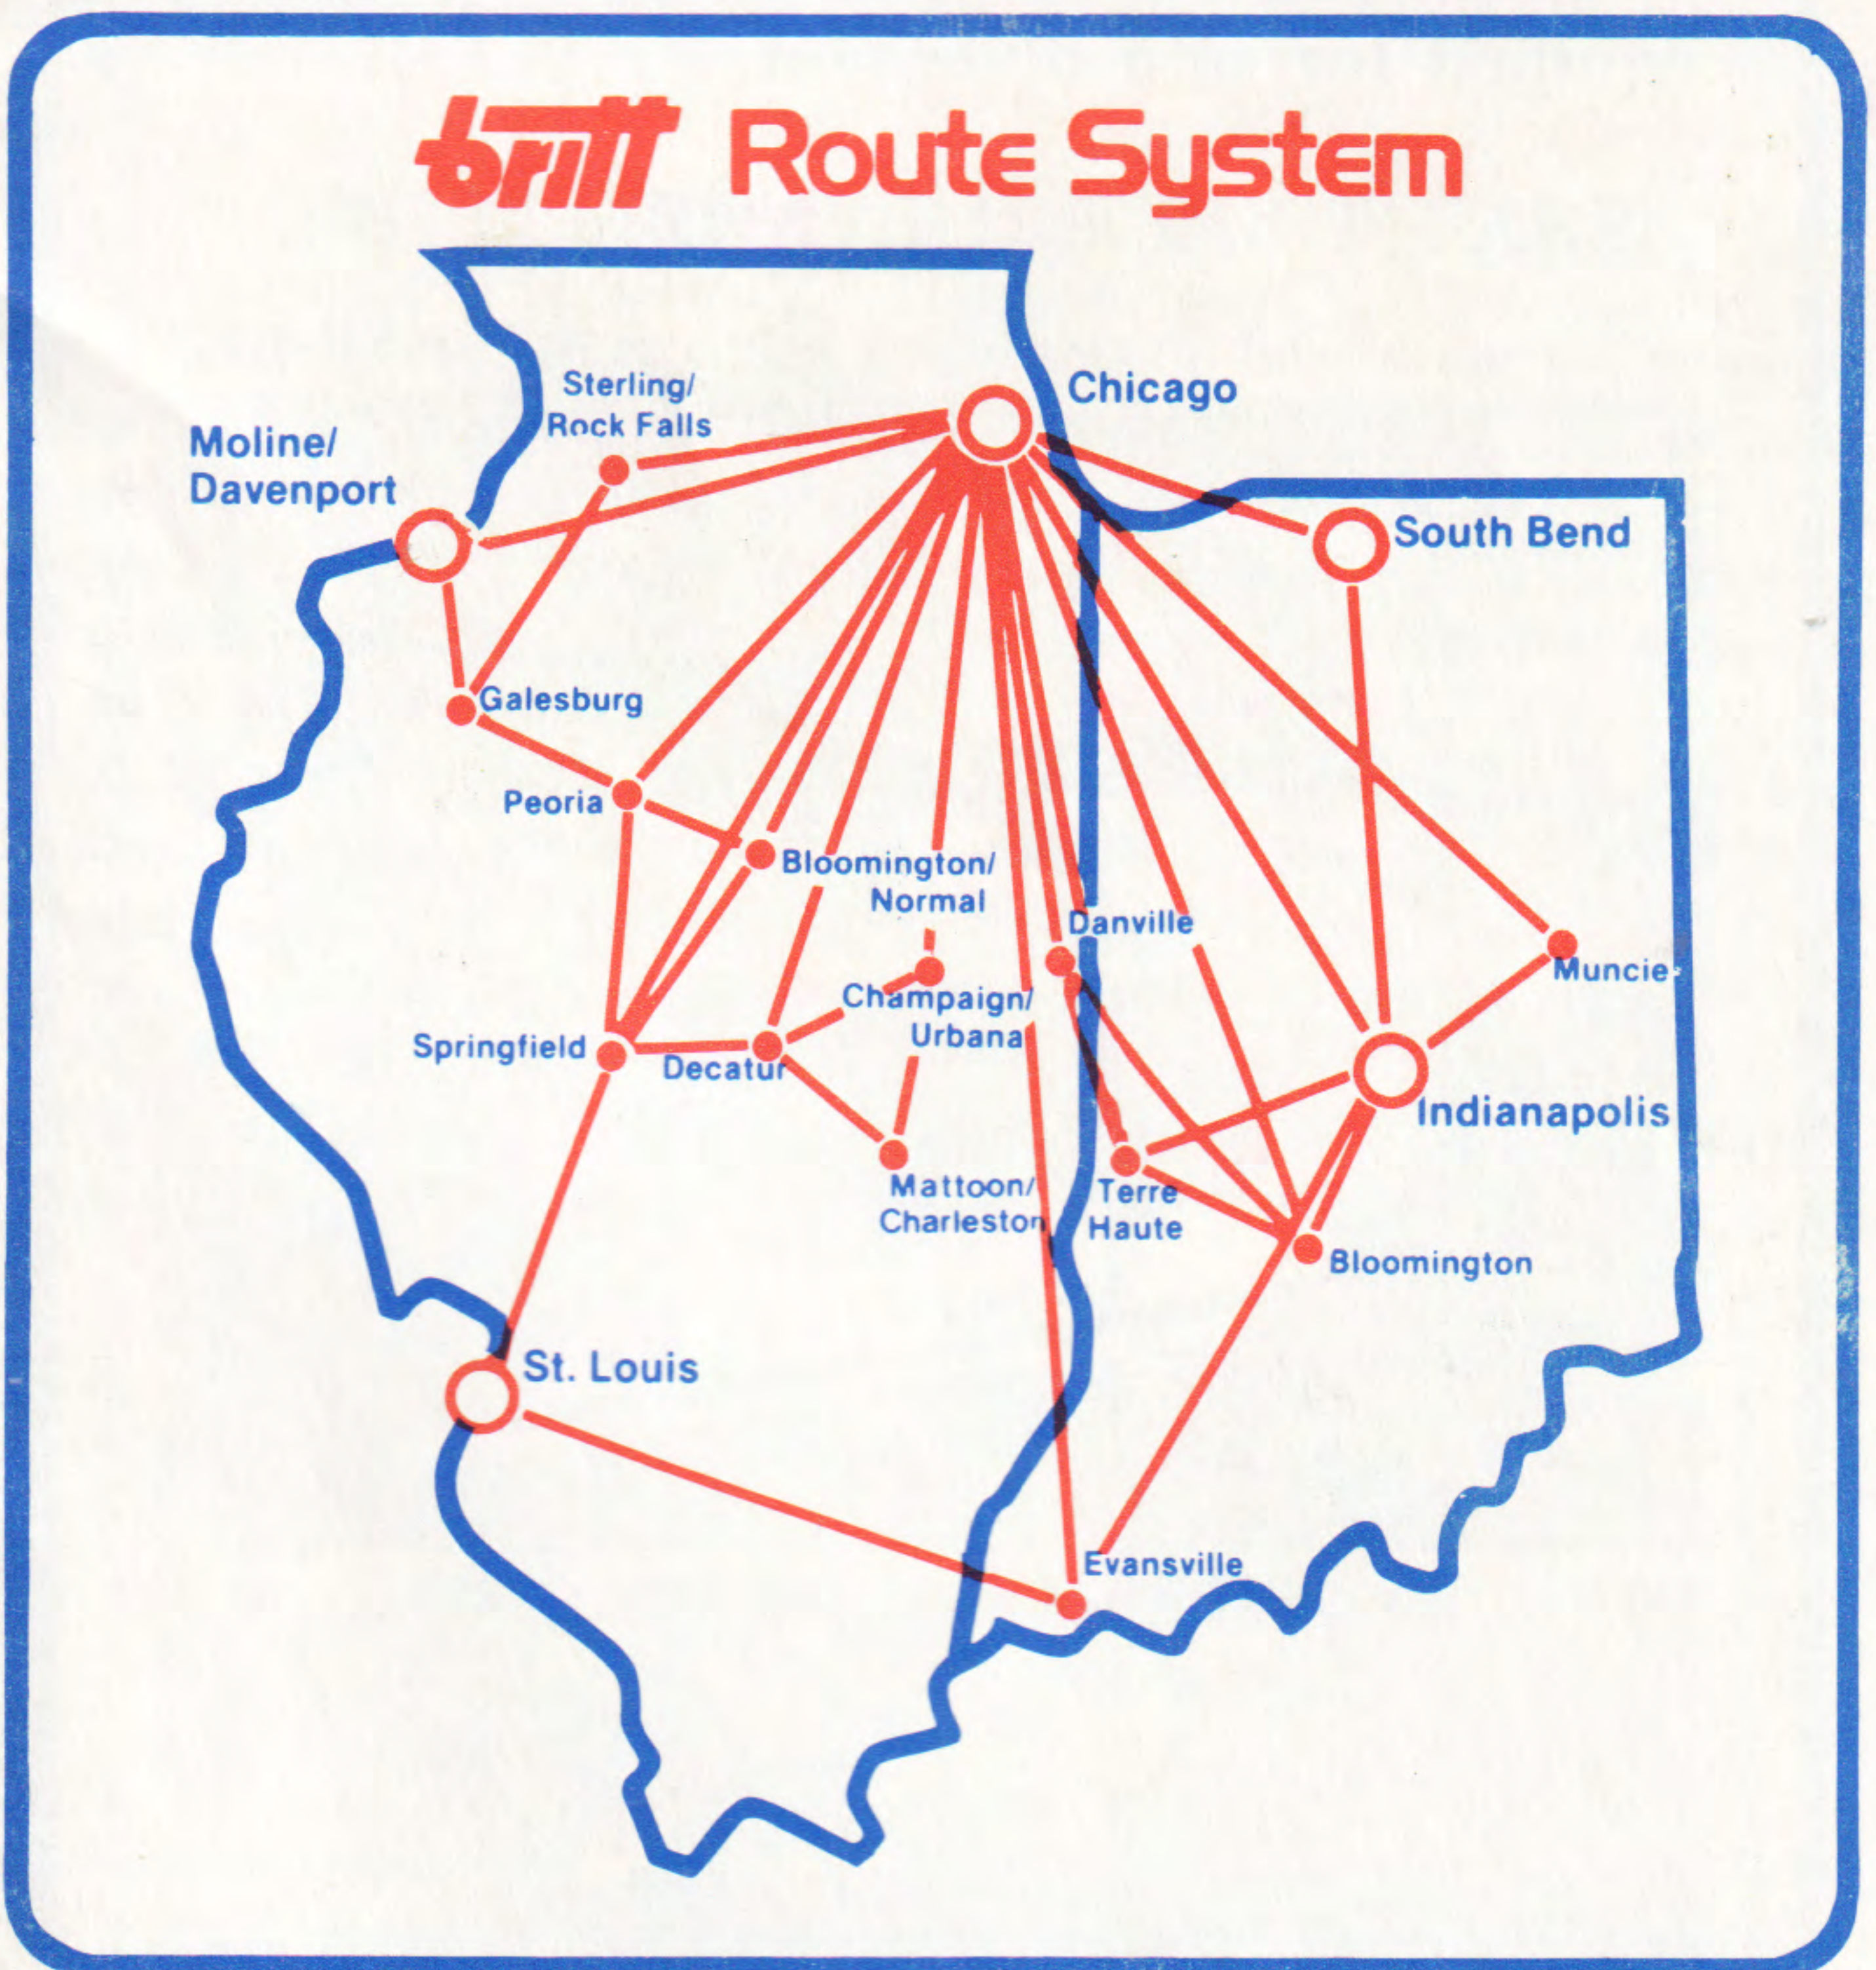

BRITT

BRITT AIRWAYS

SYSTEM TIMETABLE

EFFECTIVE JULY 1, 1981

*NEW - LOWER BRITT SHUTTLE FARES
FOR*

*Bloomington • Champaign • Decatur •
Galesburg • Mattoon • Springfield •
and Sterling/Rock Falls*

BRITT AIRWAYS

SYSTEM TIMETABLE

EFFECTIVE JULY 1, 1981

FROM: BRITT AIRWAYS INC.
HULMAN REGIONAL AIRPORT
TERRE HAUTE, INDIANA 47803

Britt Route System

NEW - LOWER BRITT SHUTTLE FARES
FOR

- Bloomington • Champaign • Decatur •
- Galesburg • Mattoon • Springfield •
- and Sterling/Rock Falls

Britt Airways

FLY BRITT

EQUIPMENT:

ALL FLIGHTS ARE OPERATED WITH

FAIRCHILD FH 227'S

SWEARINGEN METROS

OR

BEACHCRAFT 99'S