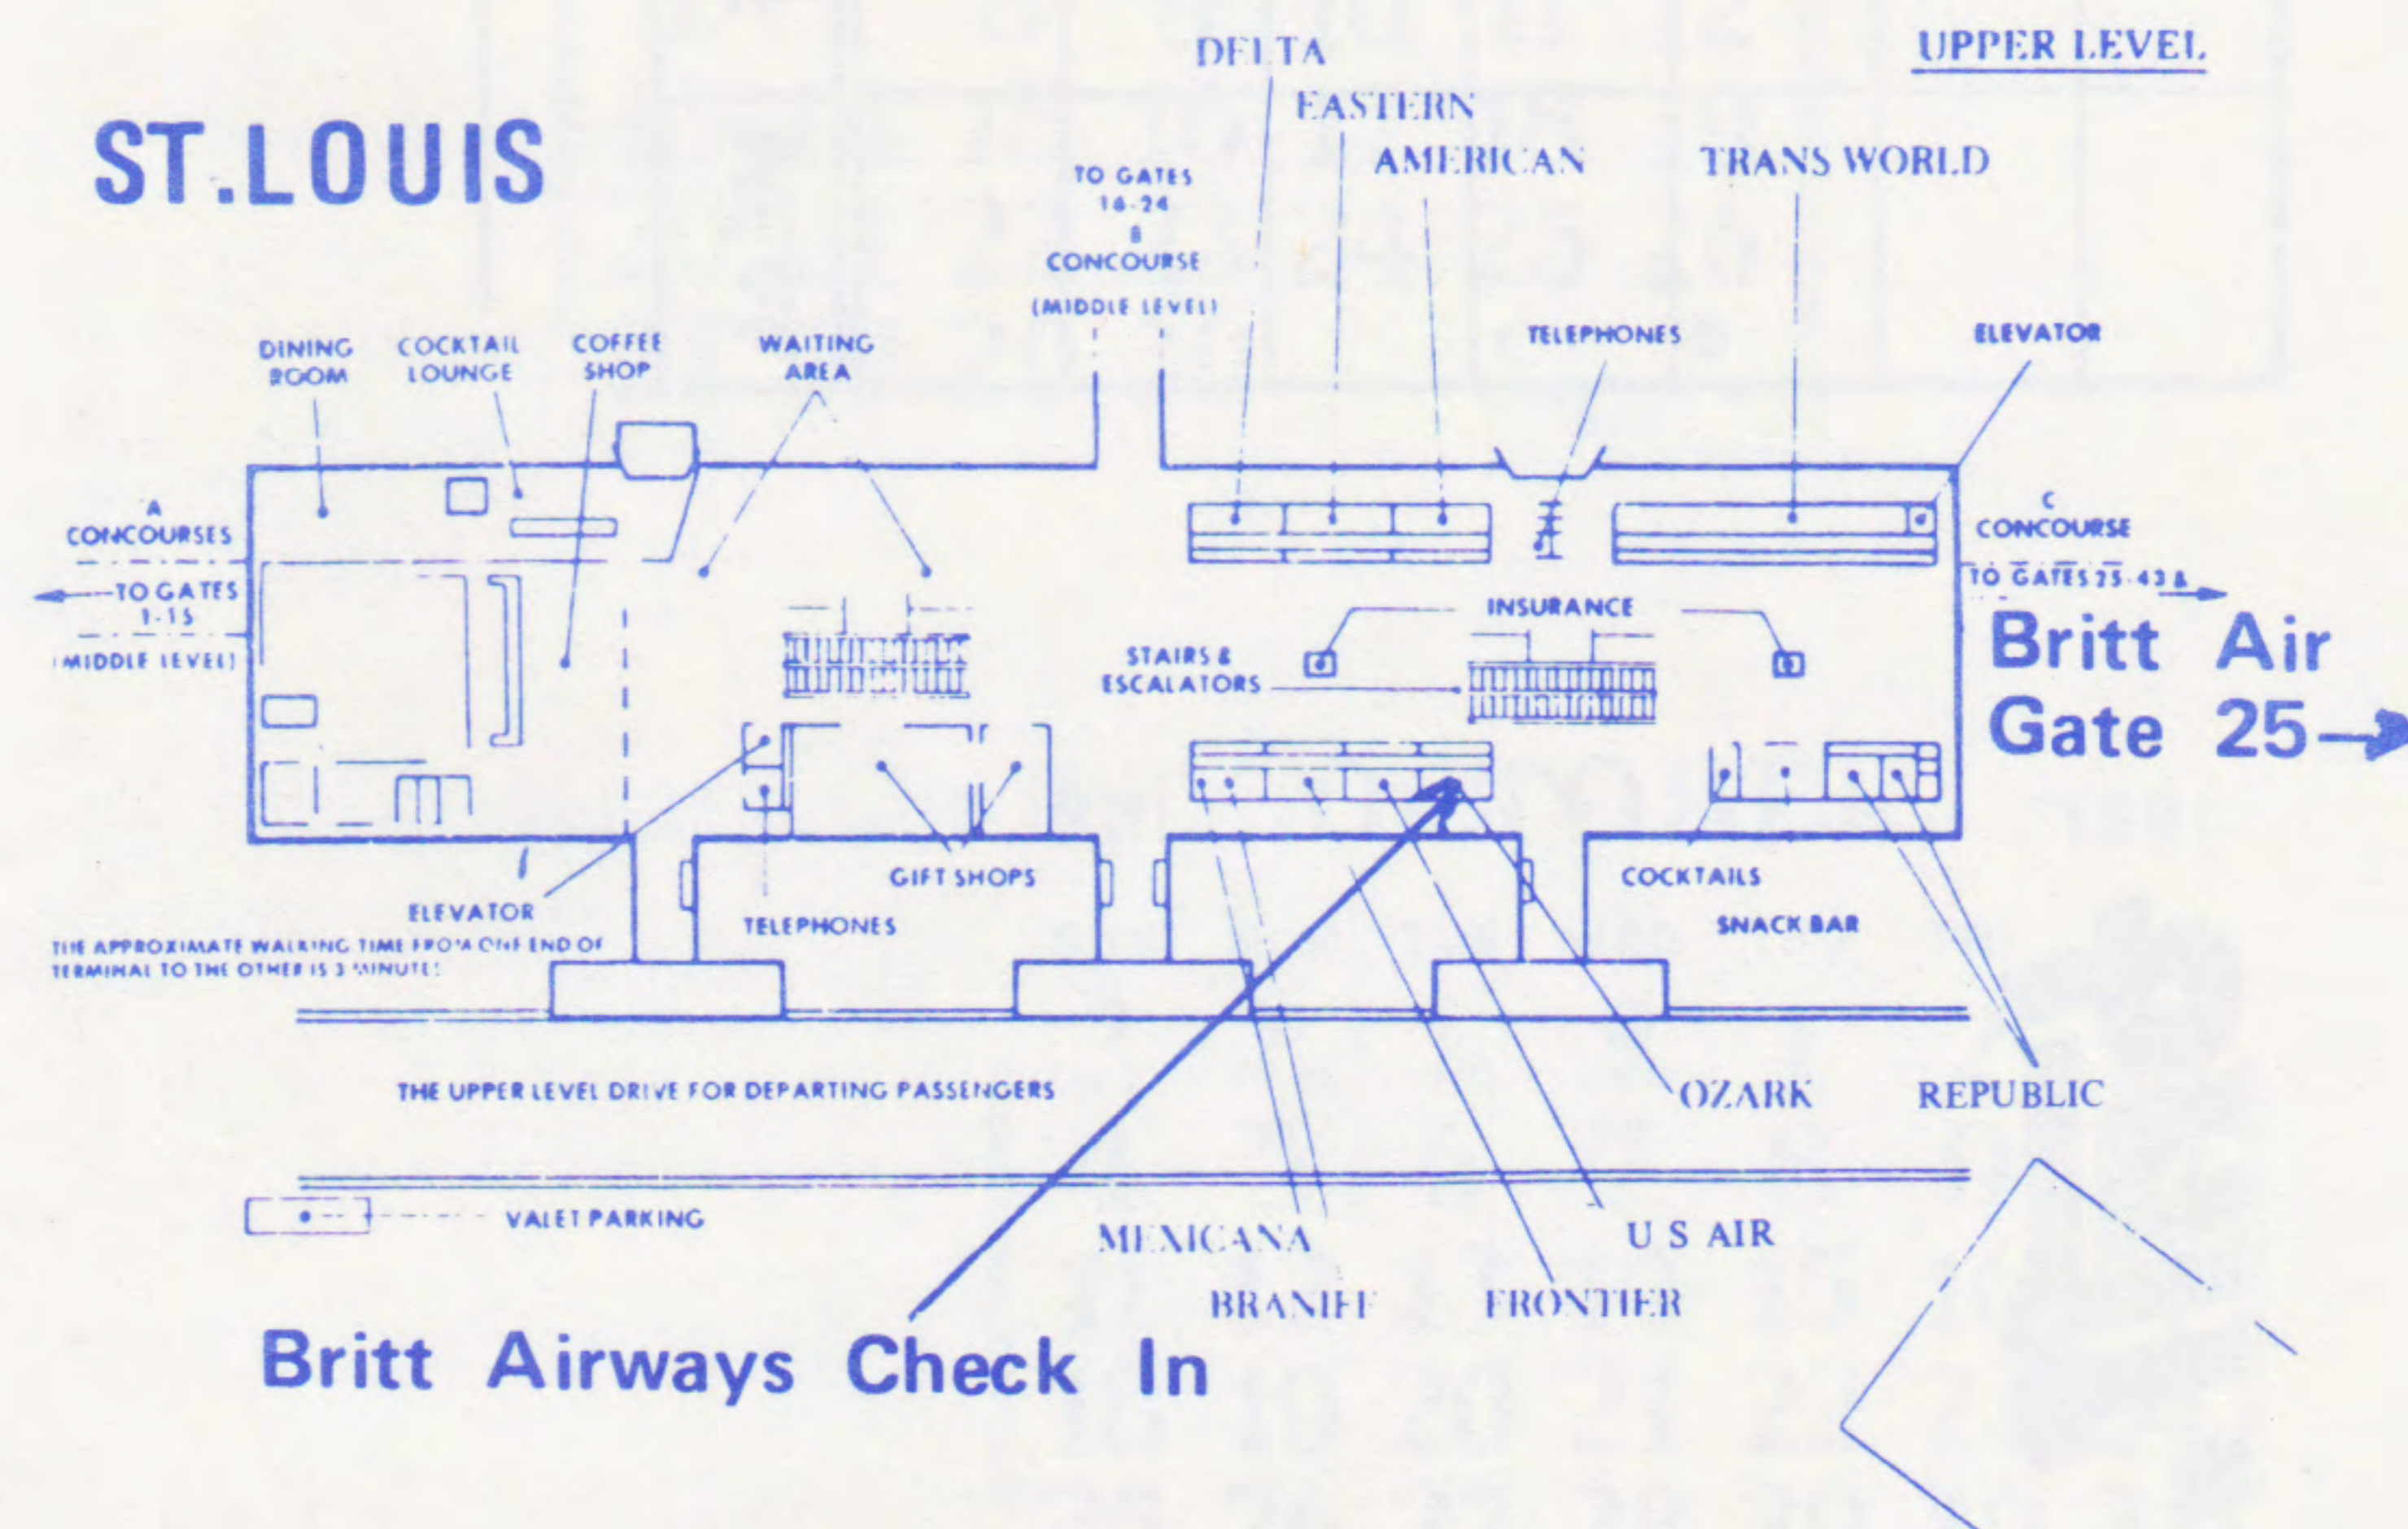

ST. LOUIS

BE A RIDER * * NEVER A NO SHOW

Certain flights will not operate during Holiday periods. Contact Britt Airways for details.