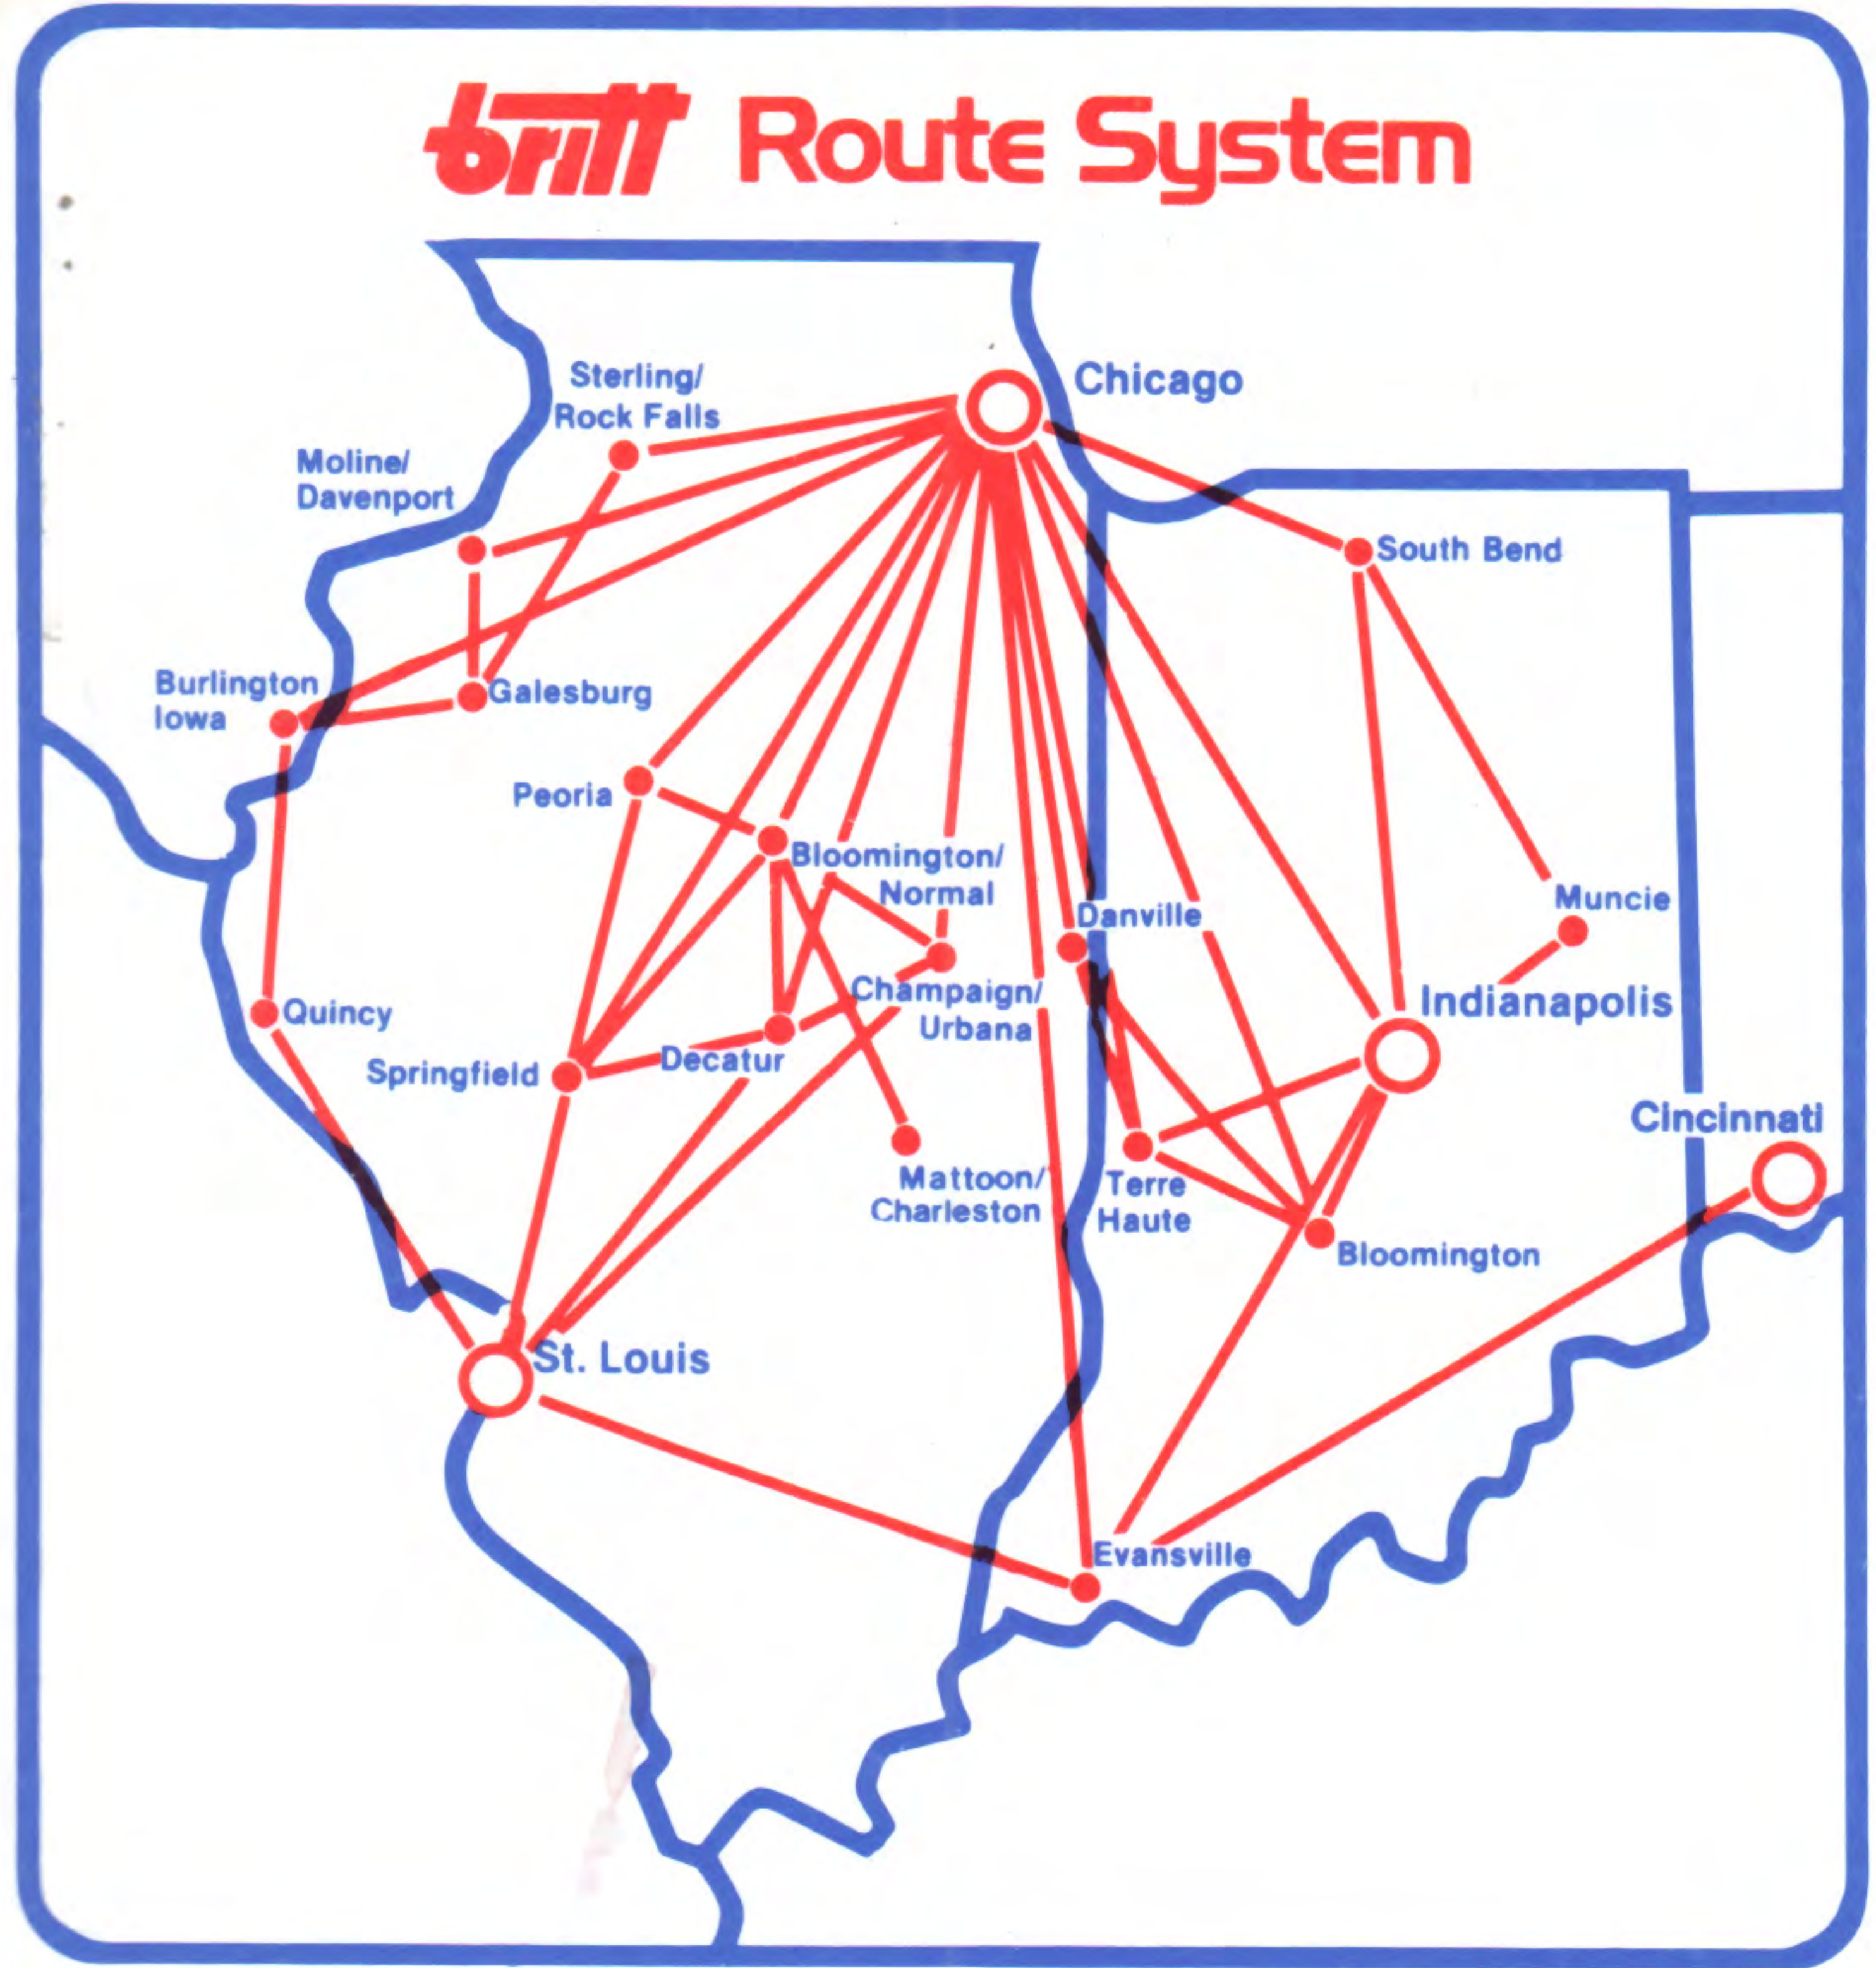

BRITT AIRWAYS

SYSTEM TIMETABLE

EFFECTIVE SEPTEMBER 23, 1981

NEW SERVICE.....

Burlington, Iowa to St. Louis, MO
Quincy, Illinois to St. Louis, MO
and
Evansville, IN to Cincinnati, OH
Effective October 25, 1981

britt airways

britt

BRITT AIRWAYS
SYSTEM TIMETABLE

EFFECTIVE SEPTEMBER 23, 1981

NEW SERVICE.....

*Burlington, Iowa to St. Louis, MO
Quincy, Illinois to St. Louis, MO
and
Evansville, IN to Cincinnati, OH
Effective October 25, 1981*

FROM: BRITT AIRWAYS INC.
HULMAN REGIONAL AIRPORT
TERRE HAUTE, INDIANA 47803

FLY BRITT

EQUIPMENT:

ALL FLIGHTS ARE OPERATED WITH

FAIRCHILD FH 227'S

SWEARINGEN METROS

OR

BEACHCRAFT 99'S