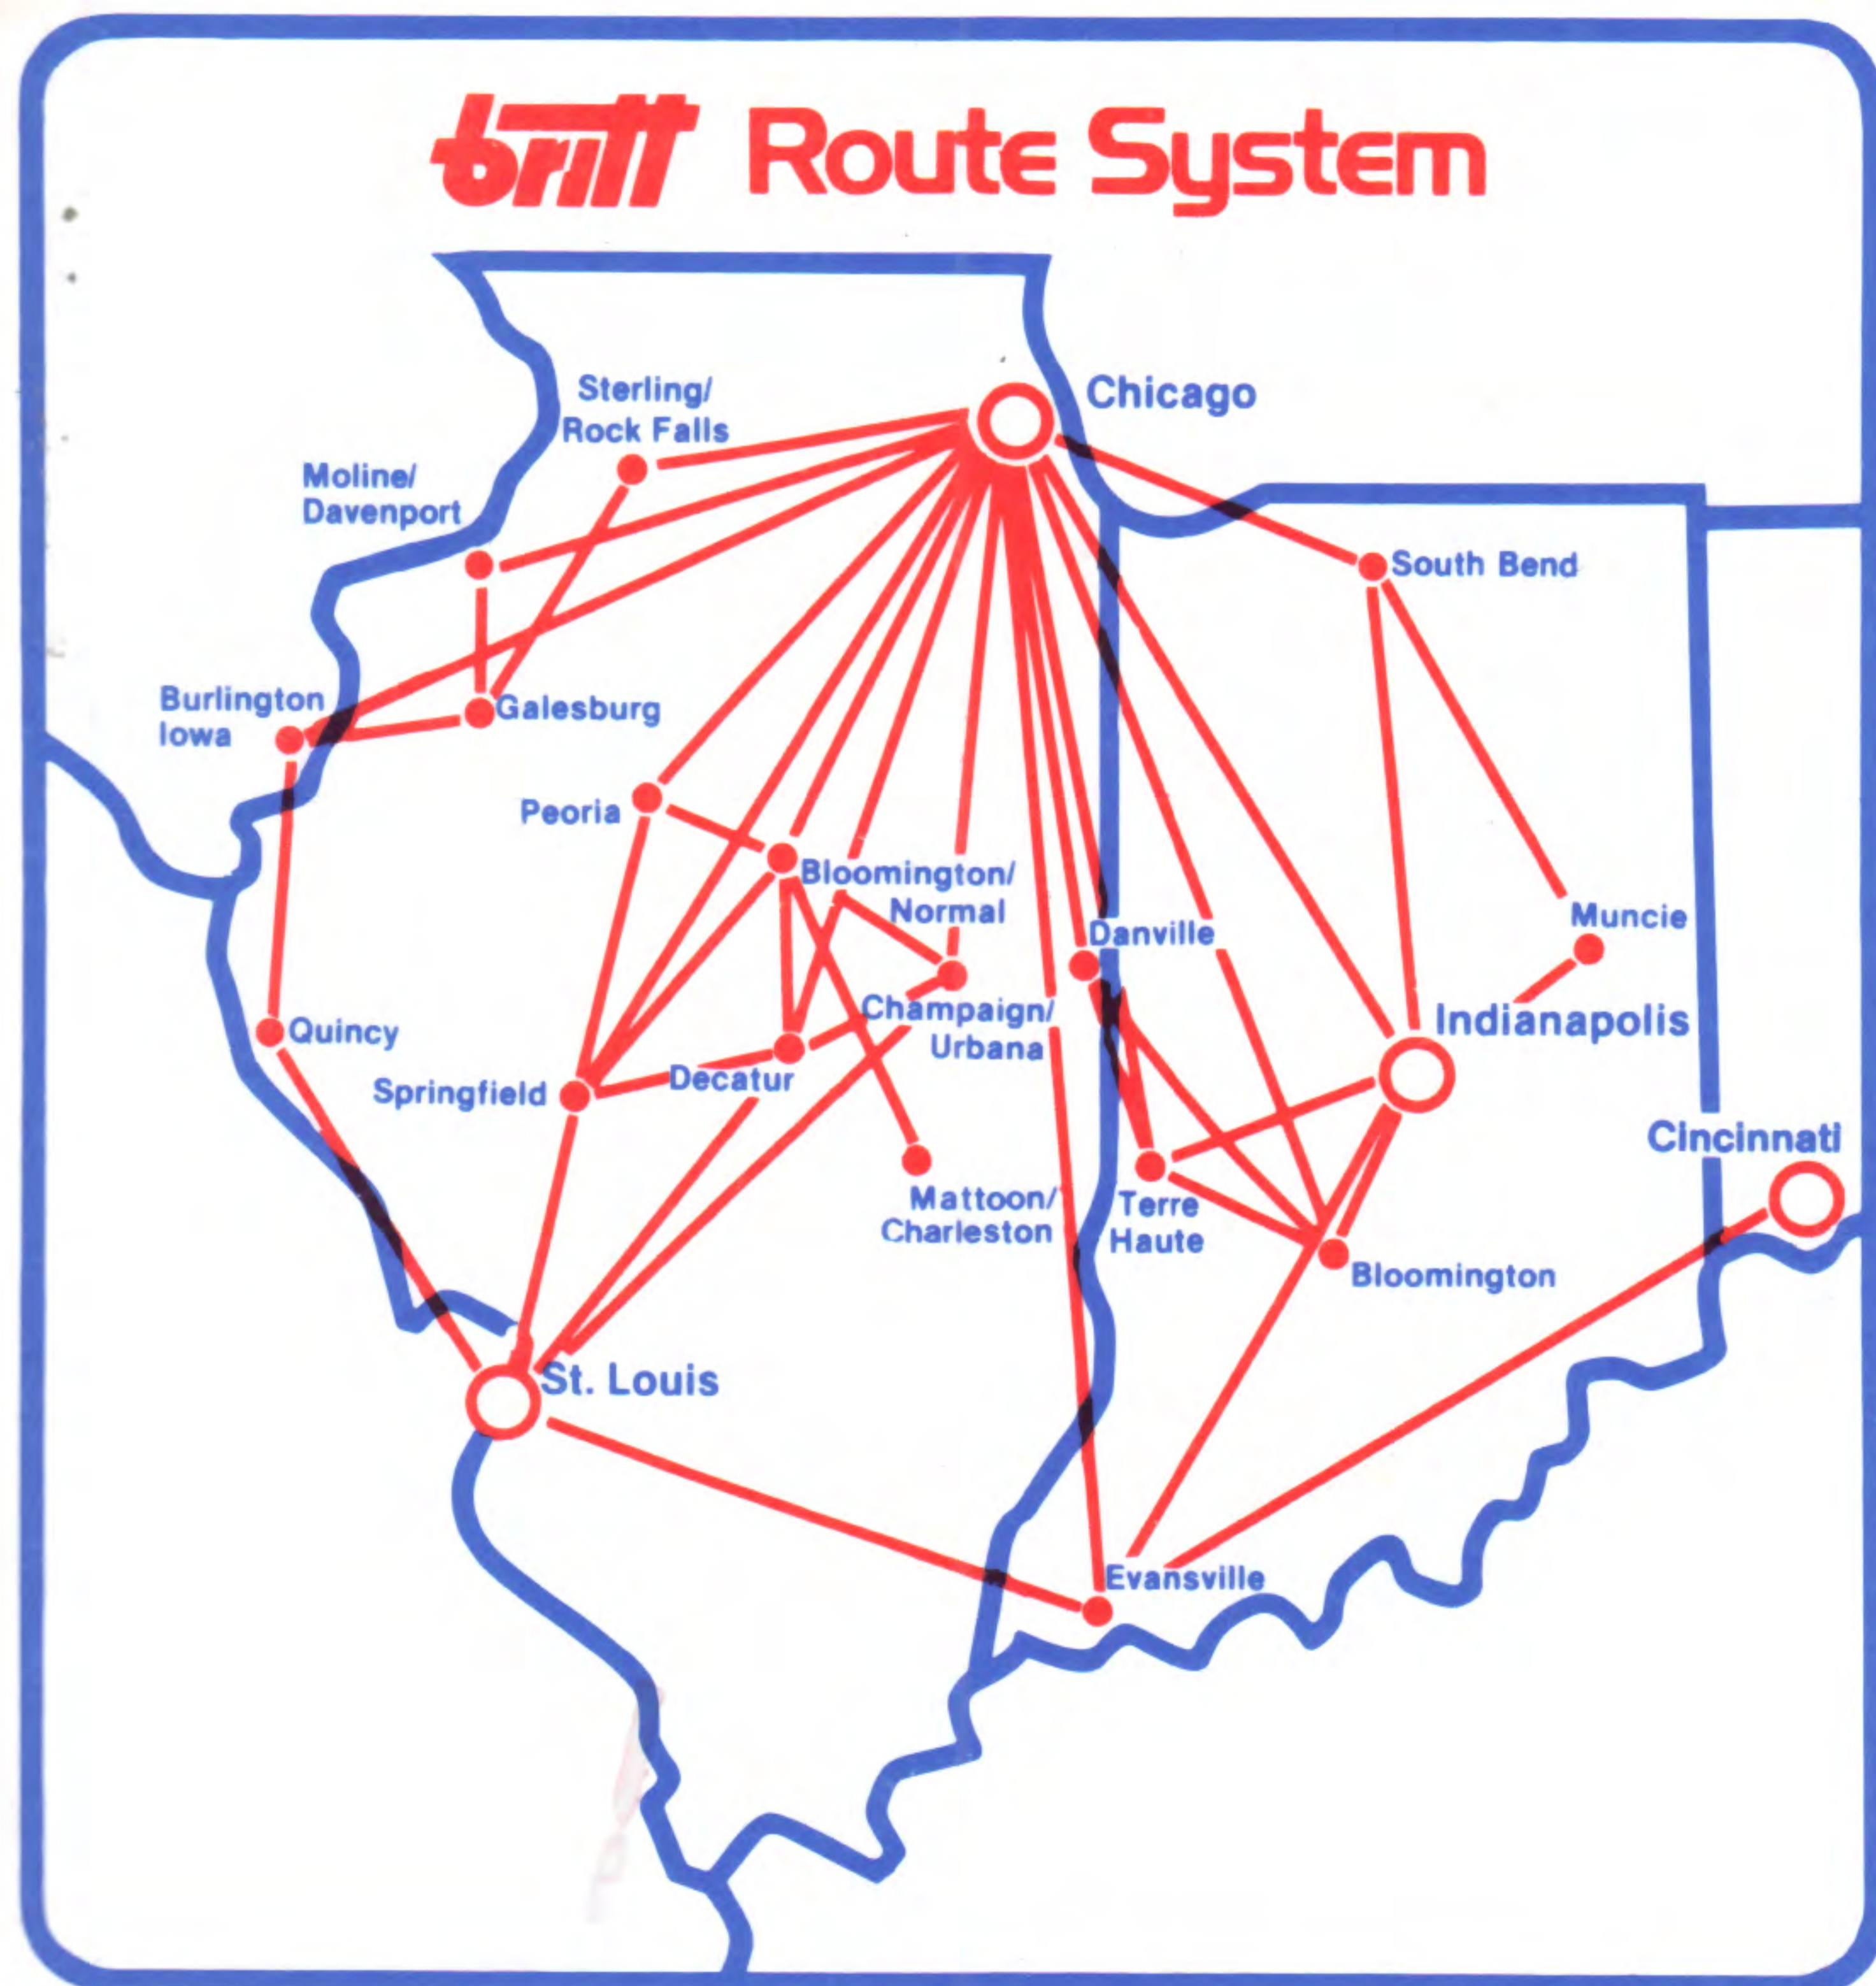

BRITT AIRWAYS

SYSTEM TIMETABLE

EFFECTIVE SEPTEMBER 23, 1981

NEW SERVICE.....

Burlington, Iowa to St. Louis, MO
Quincy, Illinois to St. Louis, MO
and
Evansville, IN to Cincinnati, OH
Effective October 25, 1981

britt airways

britt

BRITT AIRWAYS
SYSTEM TIMETABLE

EFFECTIVE SEPTEMBER 23, 1981

NEW SERVICE.....

*Burlington, Iowa to St. Louis, MO
Quincy, Illinois to St. Louis, MO
and
Evansville, IN to Cincinnati, OH
Effective October 25, 1981*