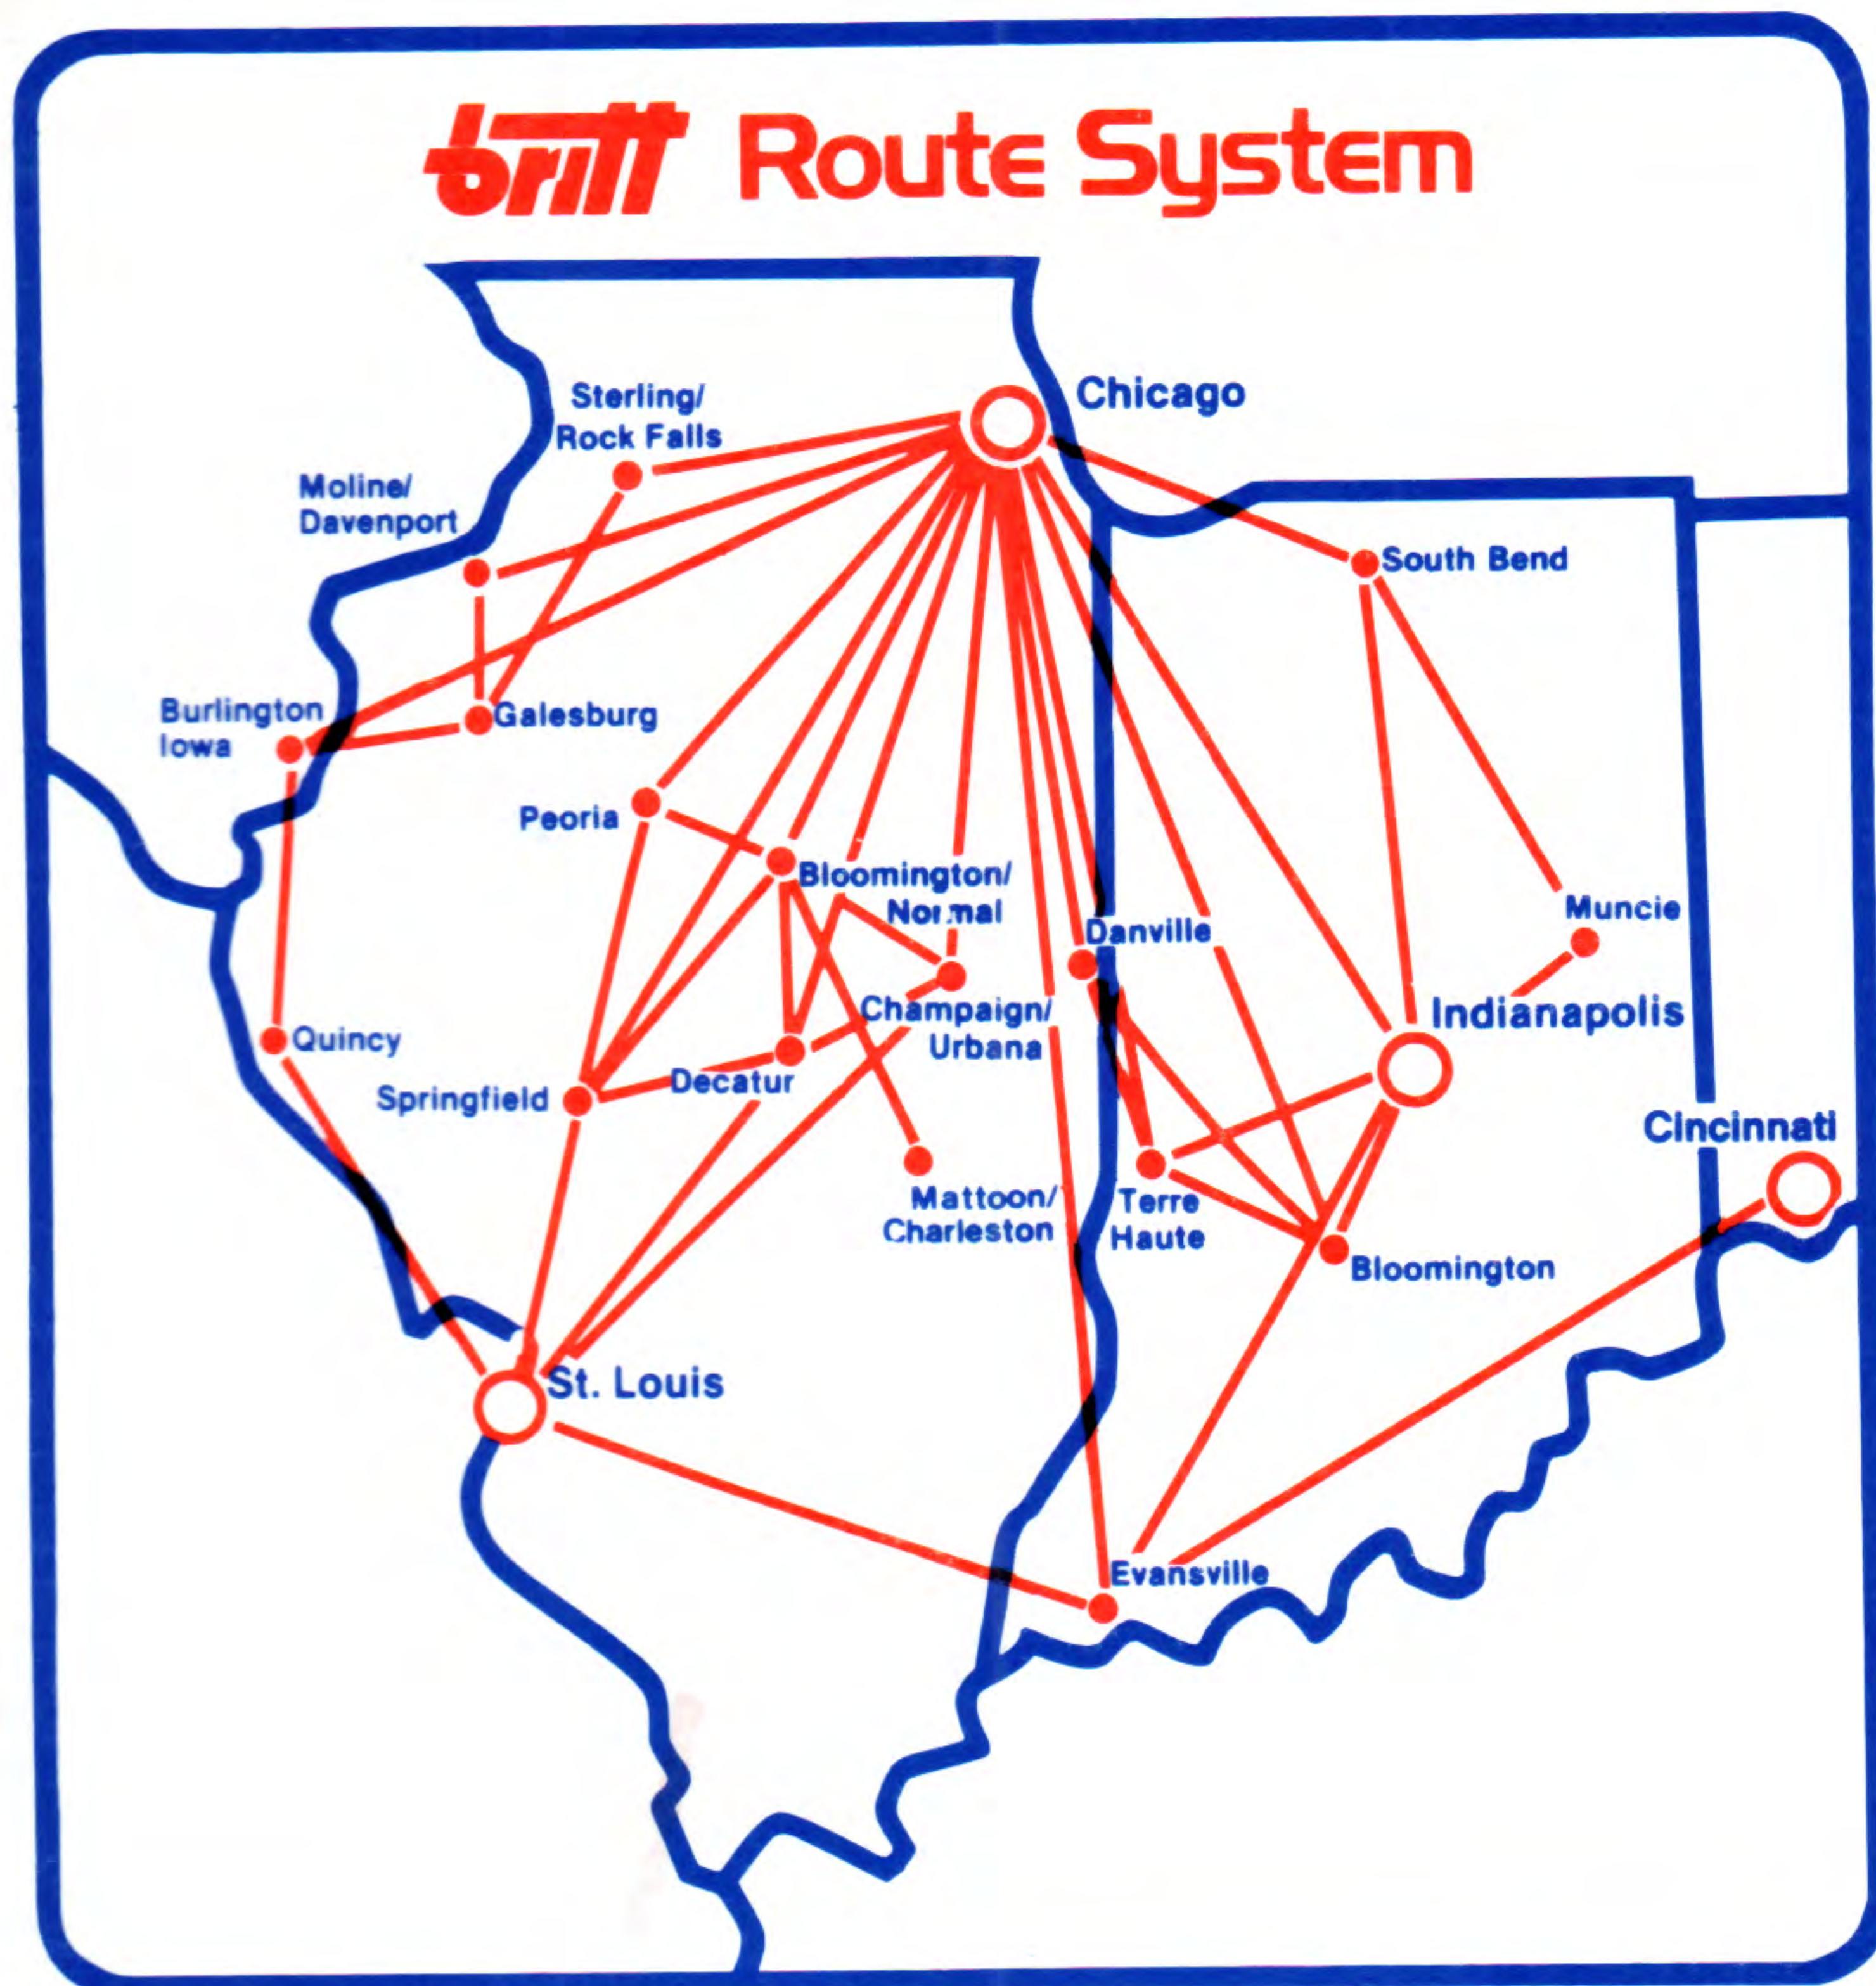

## BRITT AIRWAYS

SYSTEM TIMETABLE

EFFECTIVE OCTOBER 25, 1981

*NEW SERVICE.....*

*Burlington, Iowa to St. Louis, MO*

*Quincy, Illinois to St. Louis, MO*

*and*

*Evansville, IN to Cincinnati, OH*

FROM: BRITT AIRWAYS INC.  
HULMAN REGIONAL AIRPORT  
TERRE HAUTE, INDIANA 47803

**britt** airways

**britt**

**BRITT AIRWAYS**

SYSTEM TIMETABLE

EFFECTIVE OCTOBER 25, 1981

*NEW SERVICE.....*

*Burlington, Iowa to St. Louis, MO  
Quincy, Illinois to St. Louis, MO  
and  
Evansville, IN to Cincinnati, OH*

# FLY BRITT to St. Louis

\*GOOD CONNECTIONS TO THE  
SOUTH AND WEST.....

\*CHECK SCHEDULES INSIDE FOR  
FLIGHTS FROM.....

BURLINGTON, IA  
BLOOMINGTON/NORMAL, IL  
CHAMPAIGN/URBANA, IL  
DECATUR, IL  
EVANSVILLE, IN  
GALESBURG, IL  
QUINCY, IL  
SPRINGFIELD, IL

### CHICAGO TO.....

MOLINE/DAVENPORT  
STERLING ROCK FALLS  
GALESBURG  
PEORIA  
SPRINGFIELD  
BLOOMINGTON, IN  
MUNCIE

DECATUR  
CHAMPAIGN/URBANA  
BLOOMINGTON/NORMAL  
MATTOON/CHARLESTON  
DANVILLE  
TERRE HAUTE  
SOUTH BEND