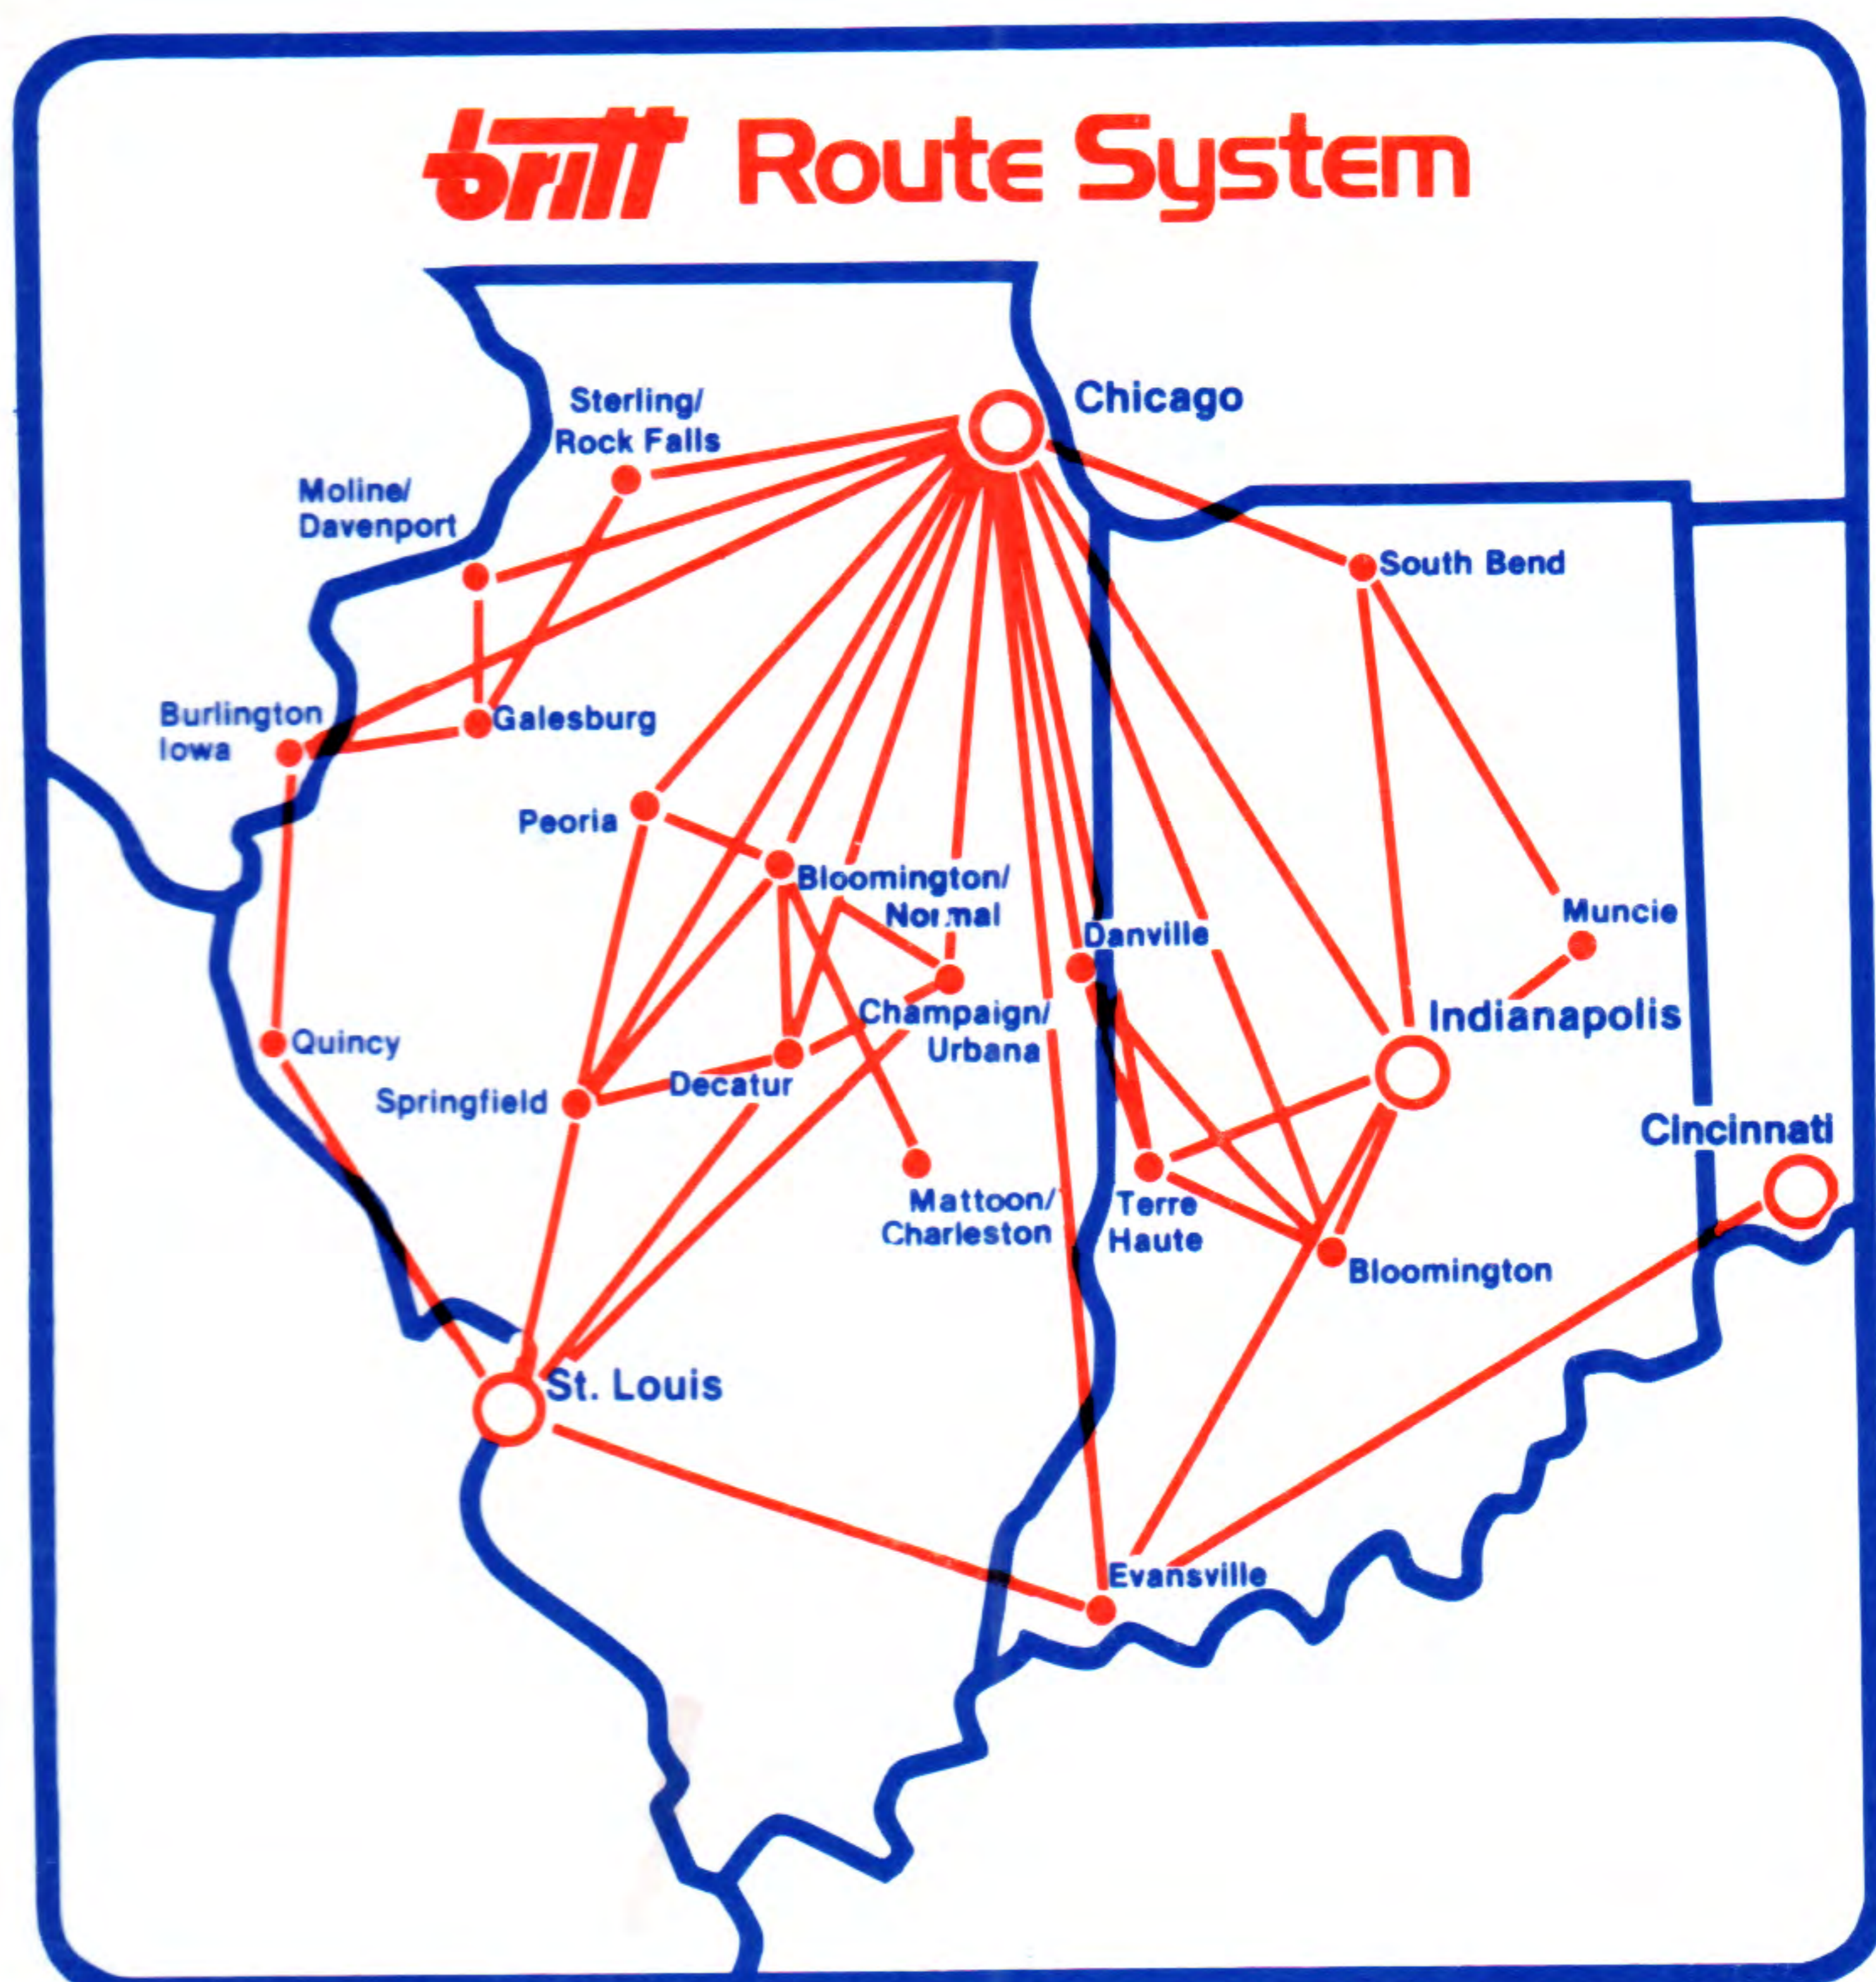

## BRITT AIRWAYS

SYSTEM TIMETABLE

EFFECTIVE OCTOBER 25, 1981

*NEW SERVICE.....*

*Burlington, Iowa to St. Louis, MO*

*Quincy, Illinois to St. Louis, MO*

*and*

*Evansville, IN to Cincinnati, OH*

### CHICAGO TO.....

MOLINE/DAVENPORT  
STERLING ROCK FALLS  
GALESBURG  
PEORIA  
SPRINGFIELD  
BLOOMINGTON, IN  
MUNCIE

DECATUR  
CHAMPAIGN/URBANA  
BLOOMINGTON/NORMAL  
MATTOON/CHARLESTON  
DANVILLE  
TERRE HAUTE  
SOUTH BEND