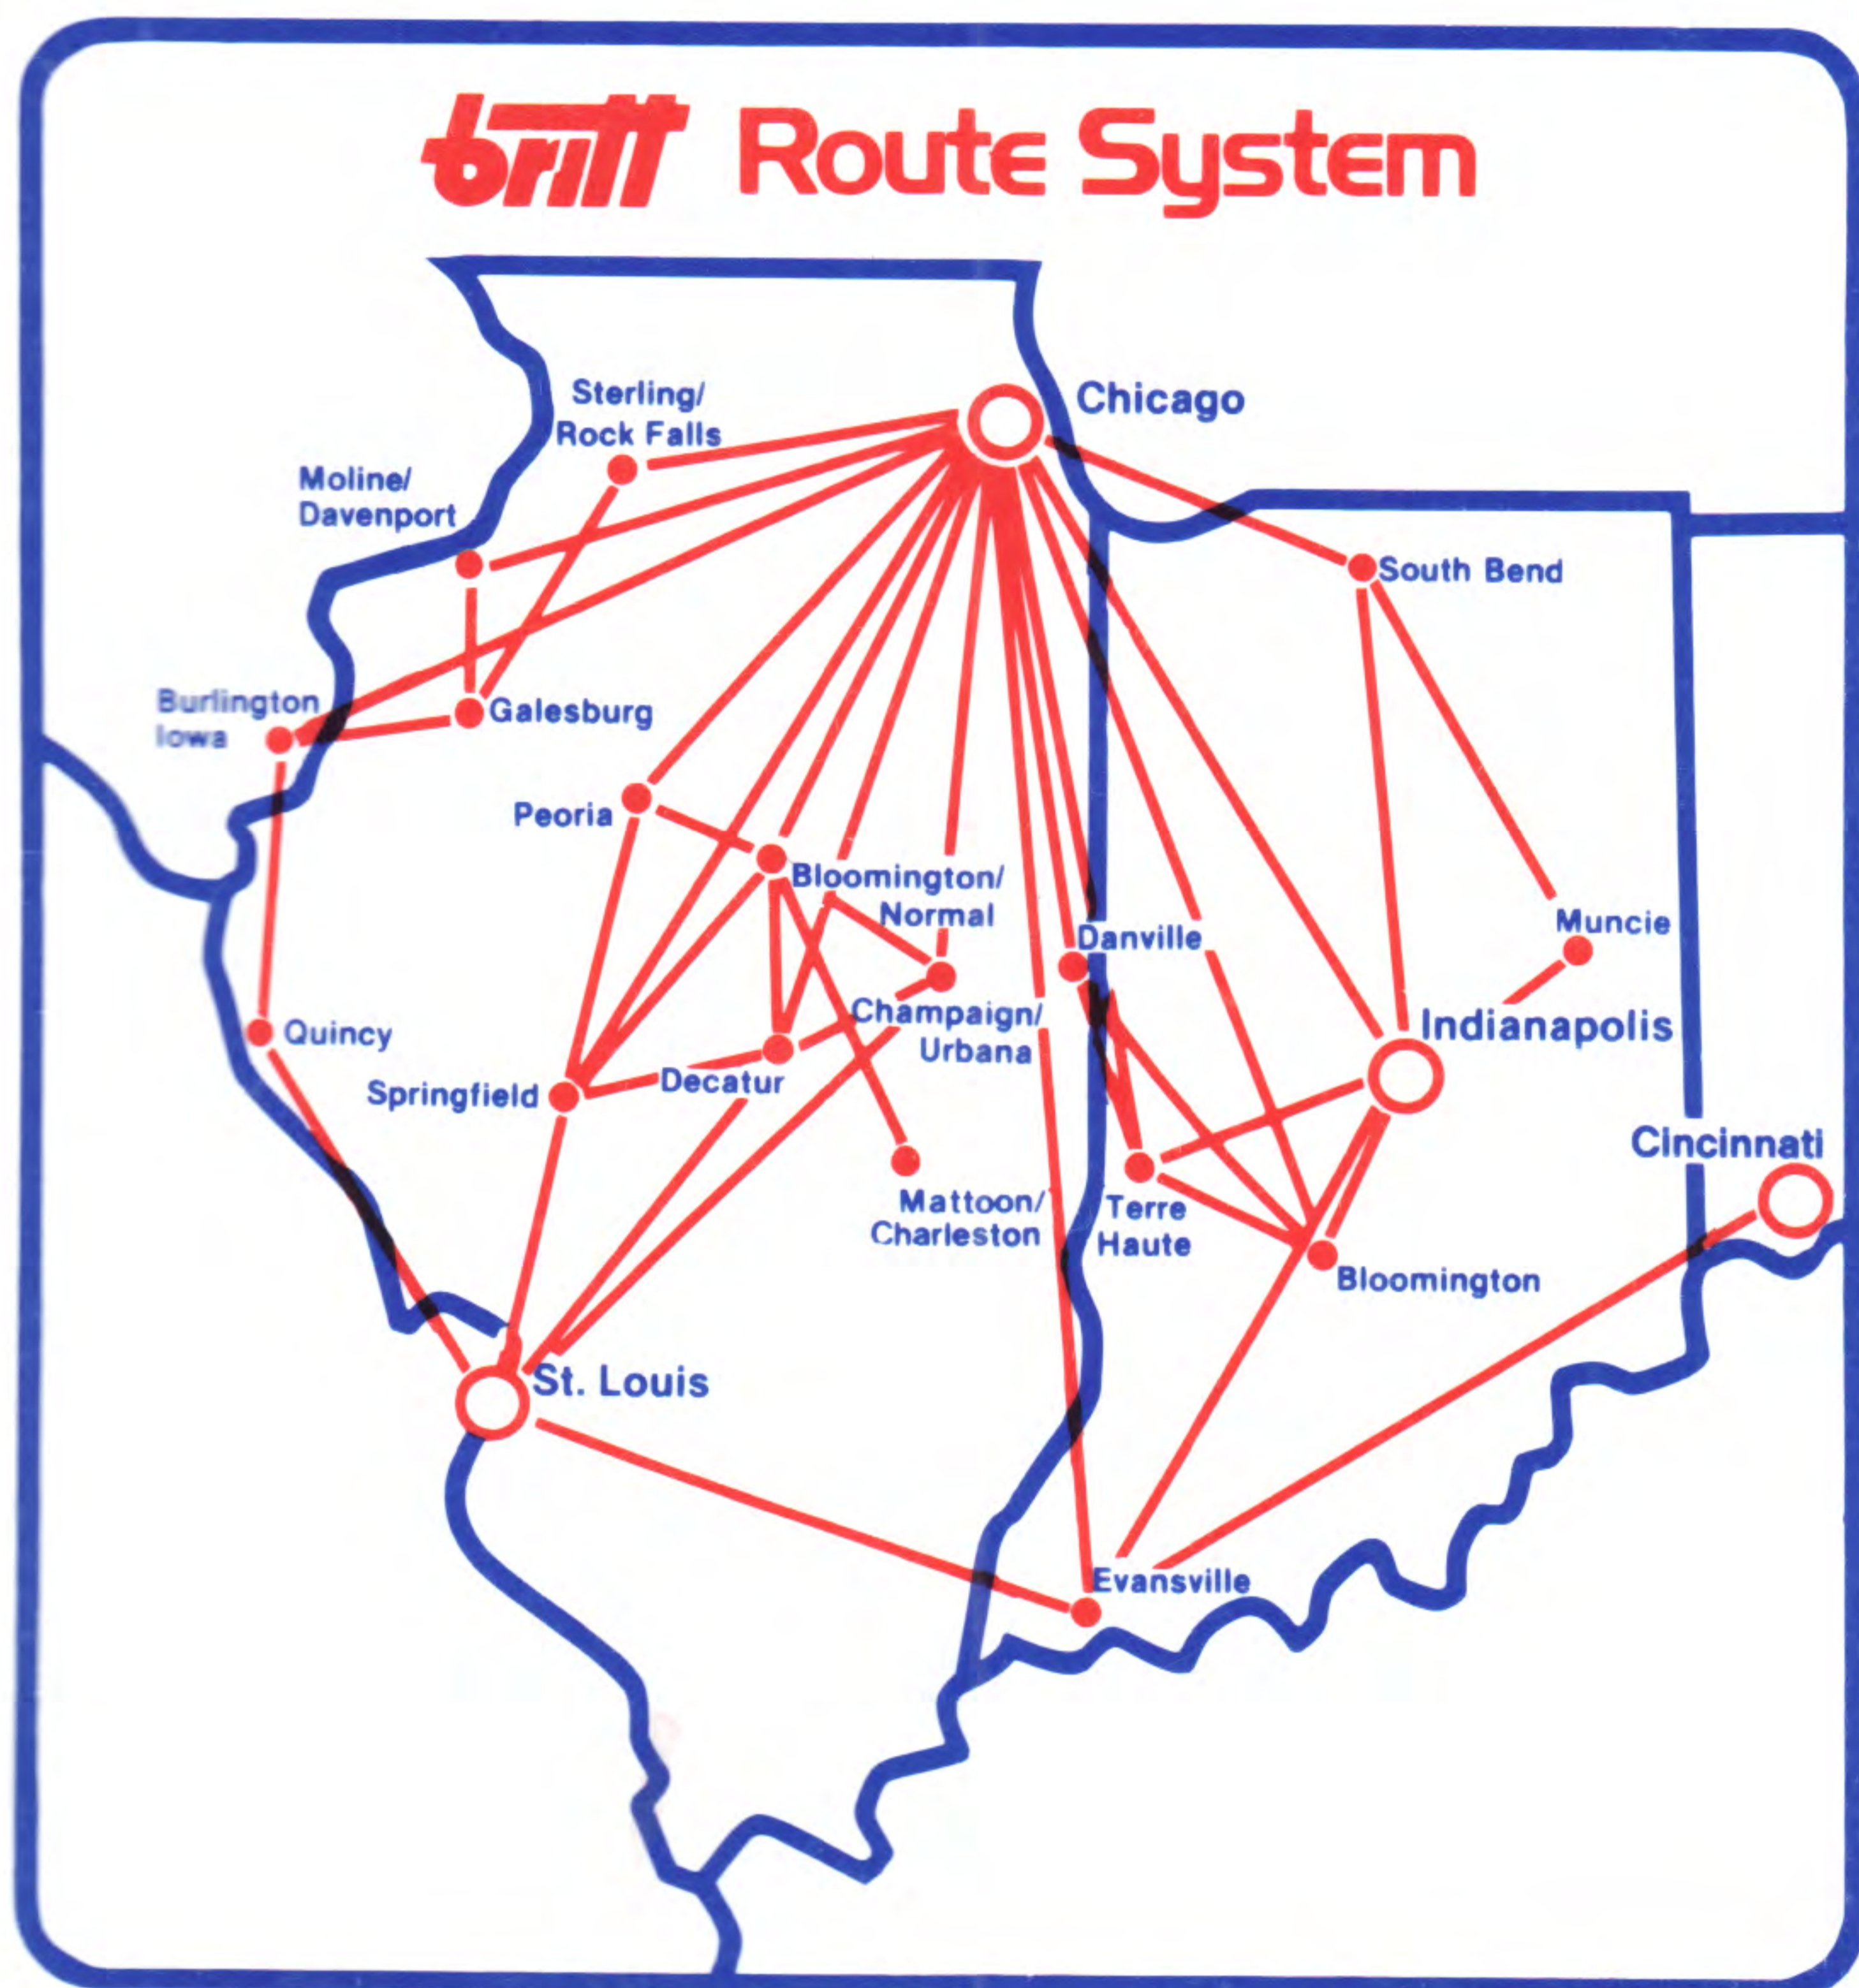

britt airways

britt

BRITT AIRWAYS

SYSTEM TIMETABLE

EFFECTIVE JANUARY 18, 1982

FROM: BRITT AIRWAYS INC.
HULMAN REGIONAL AIRPORT
TERRE HAUTE, INDIANA 47803

Effective January 18, 1982

Nationwide Watts Line

1-800-428-3276