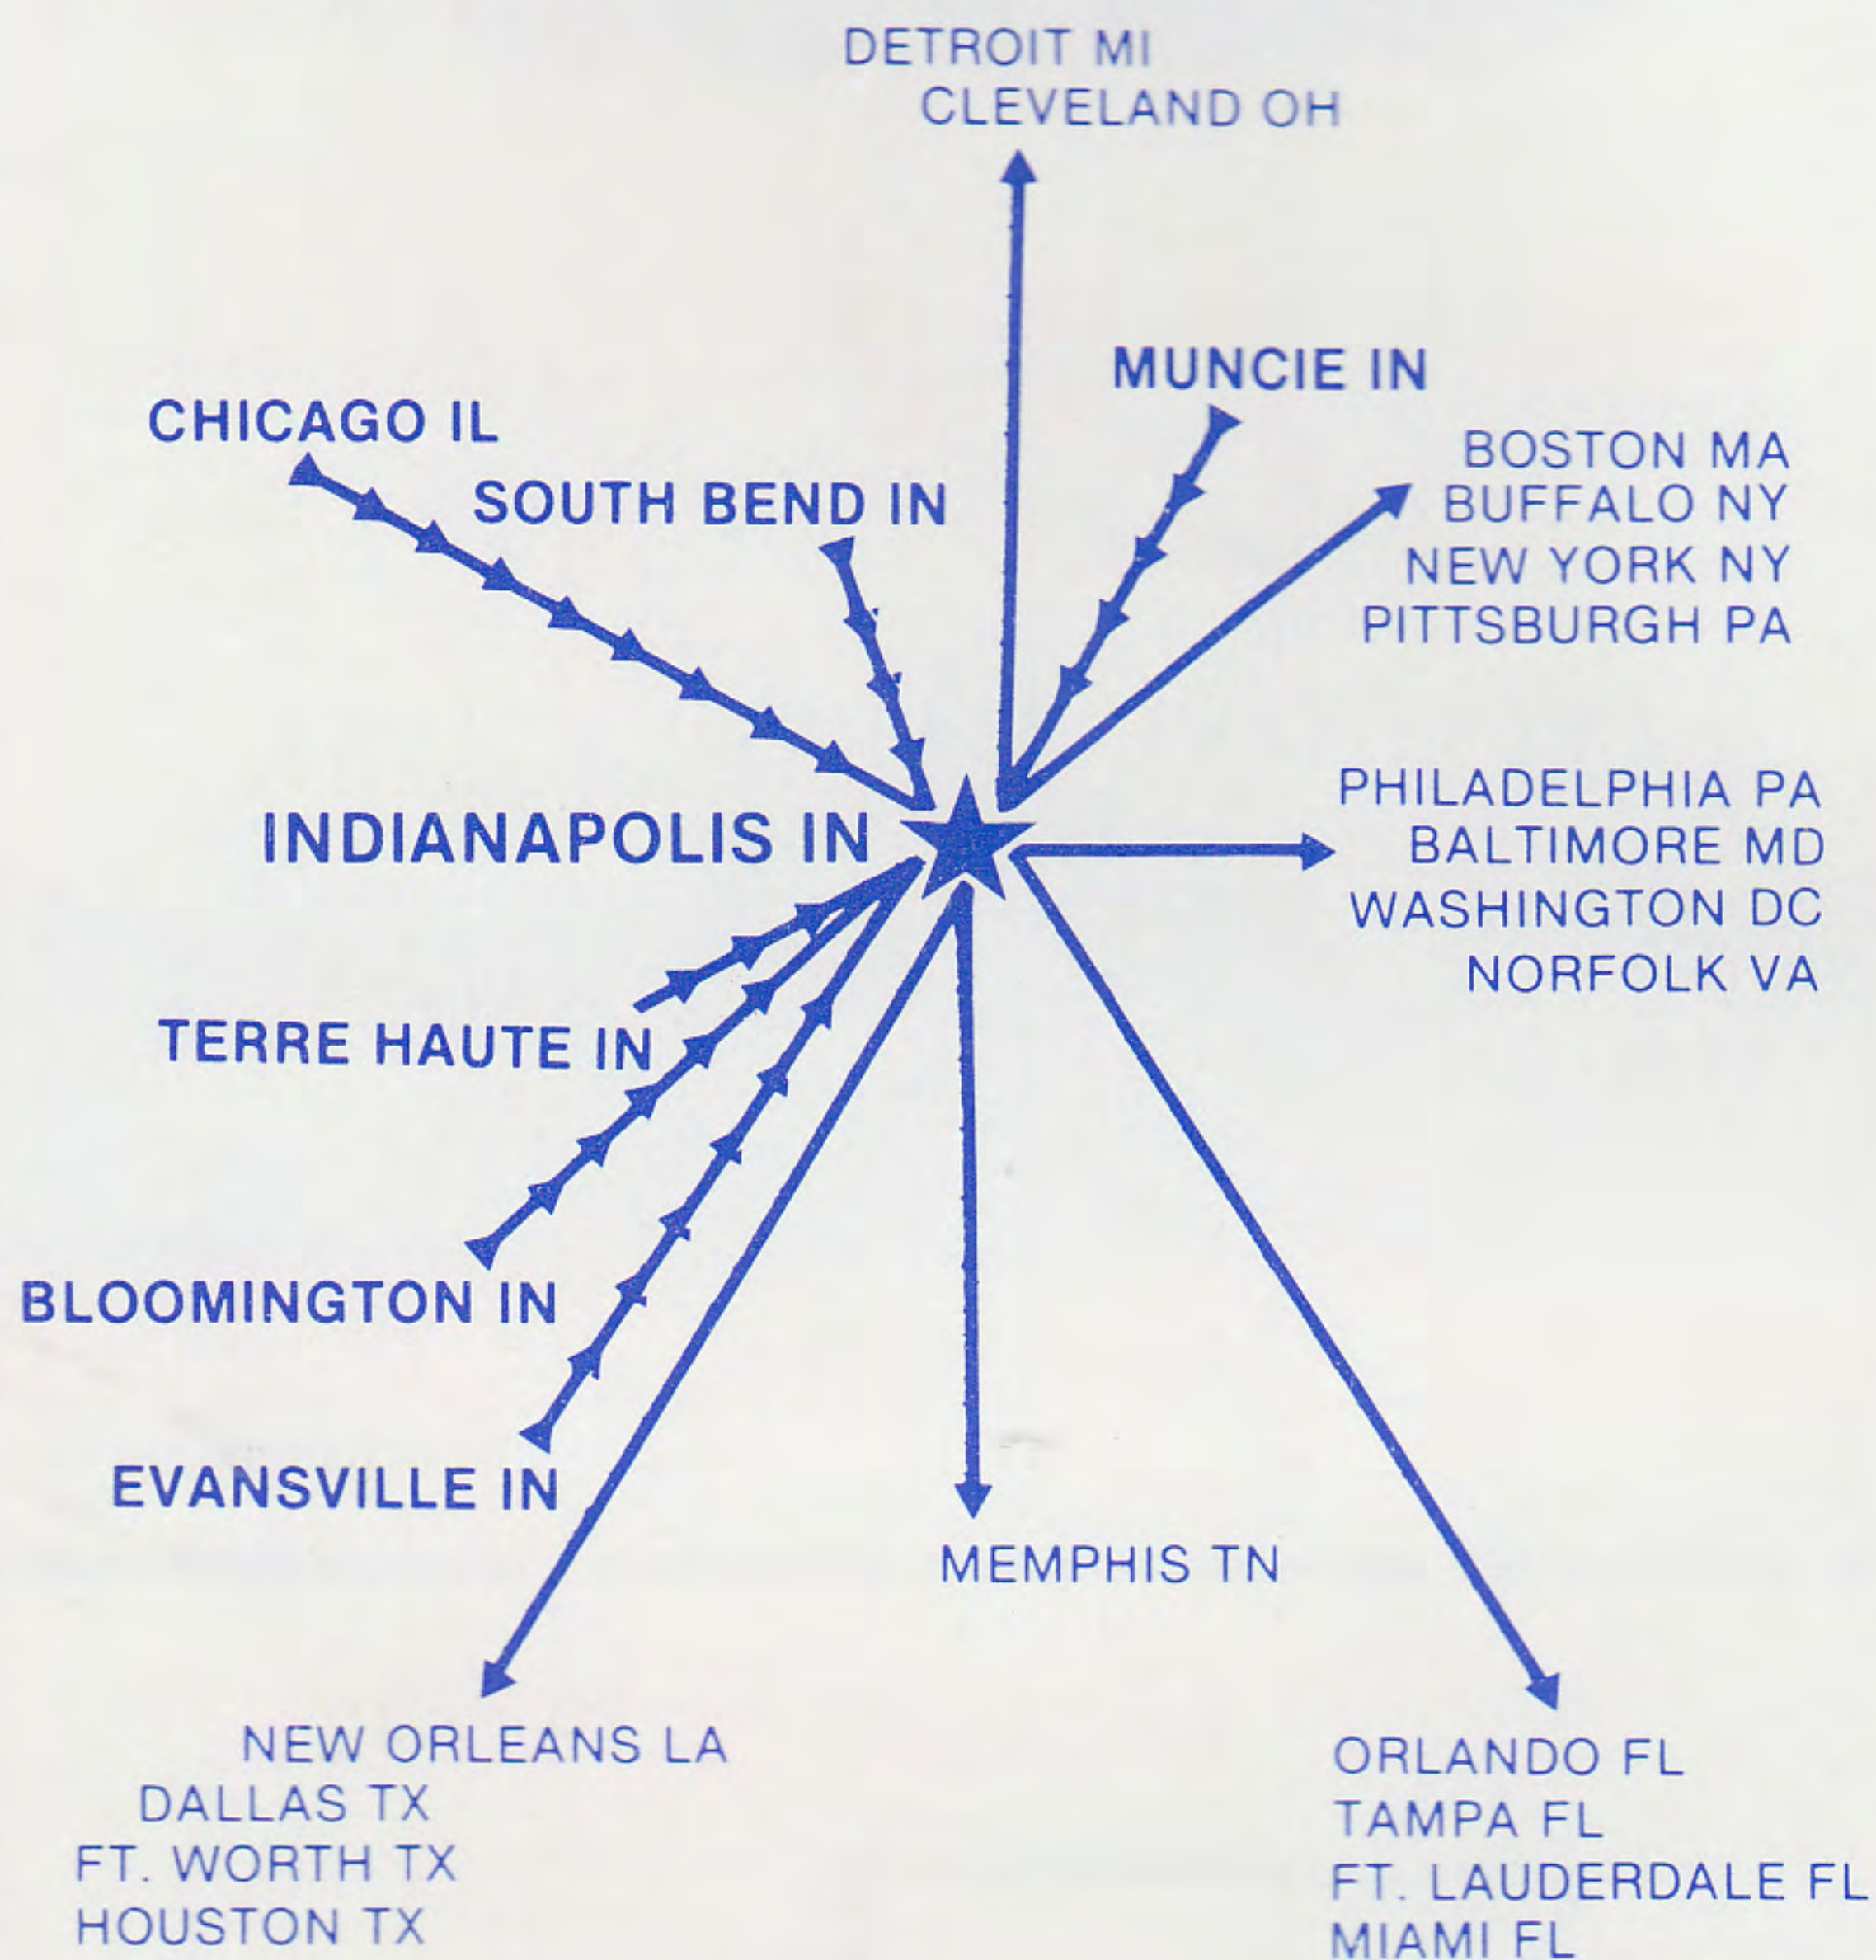

Britt INDIANAPOLIS HUB