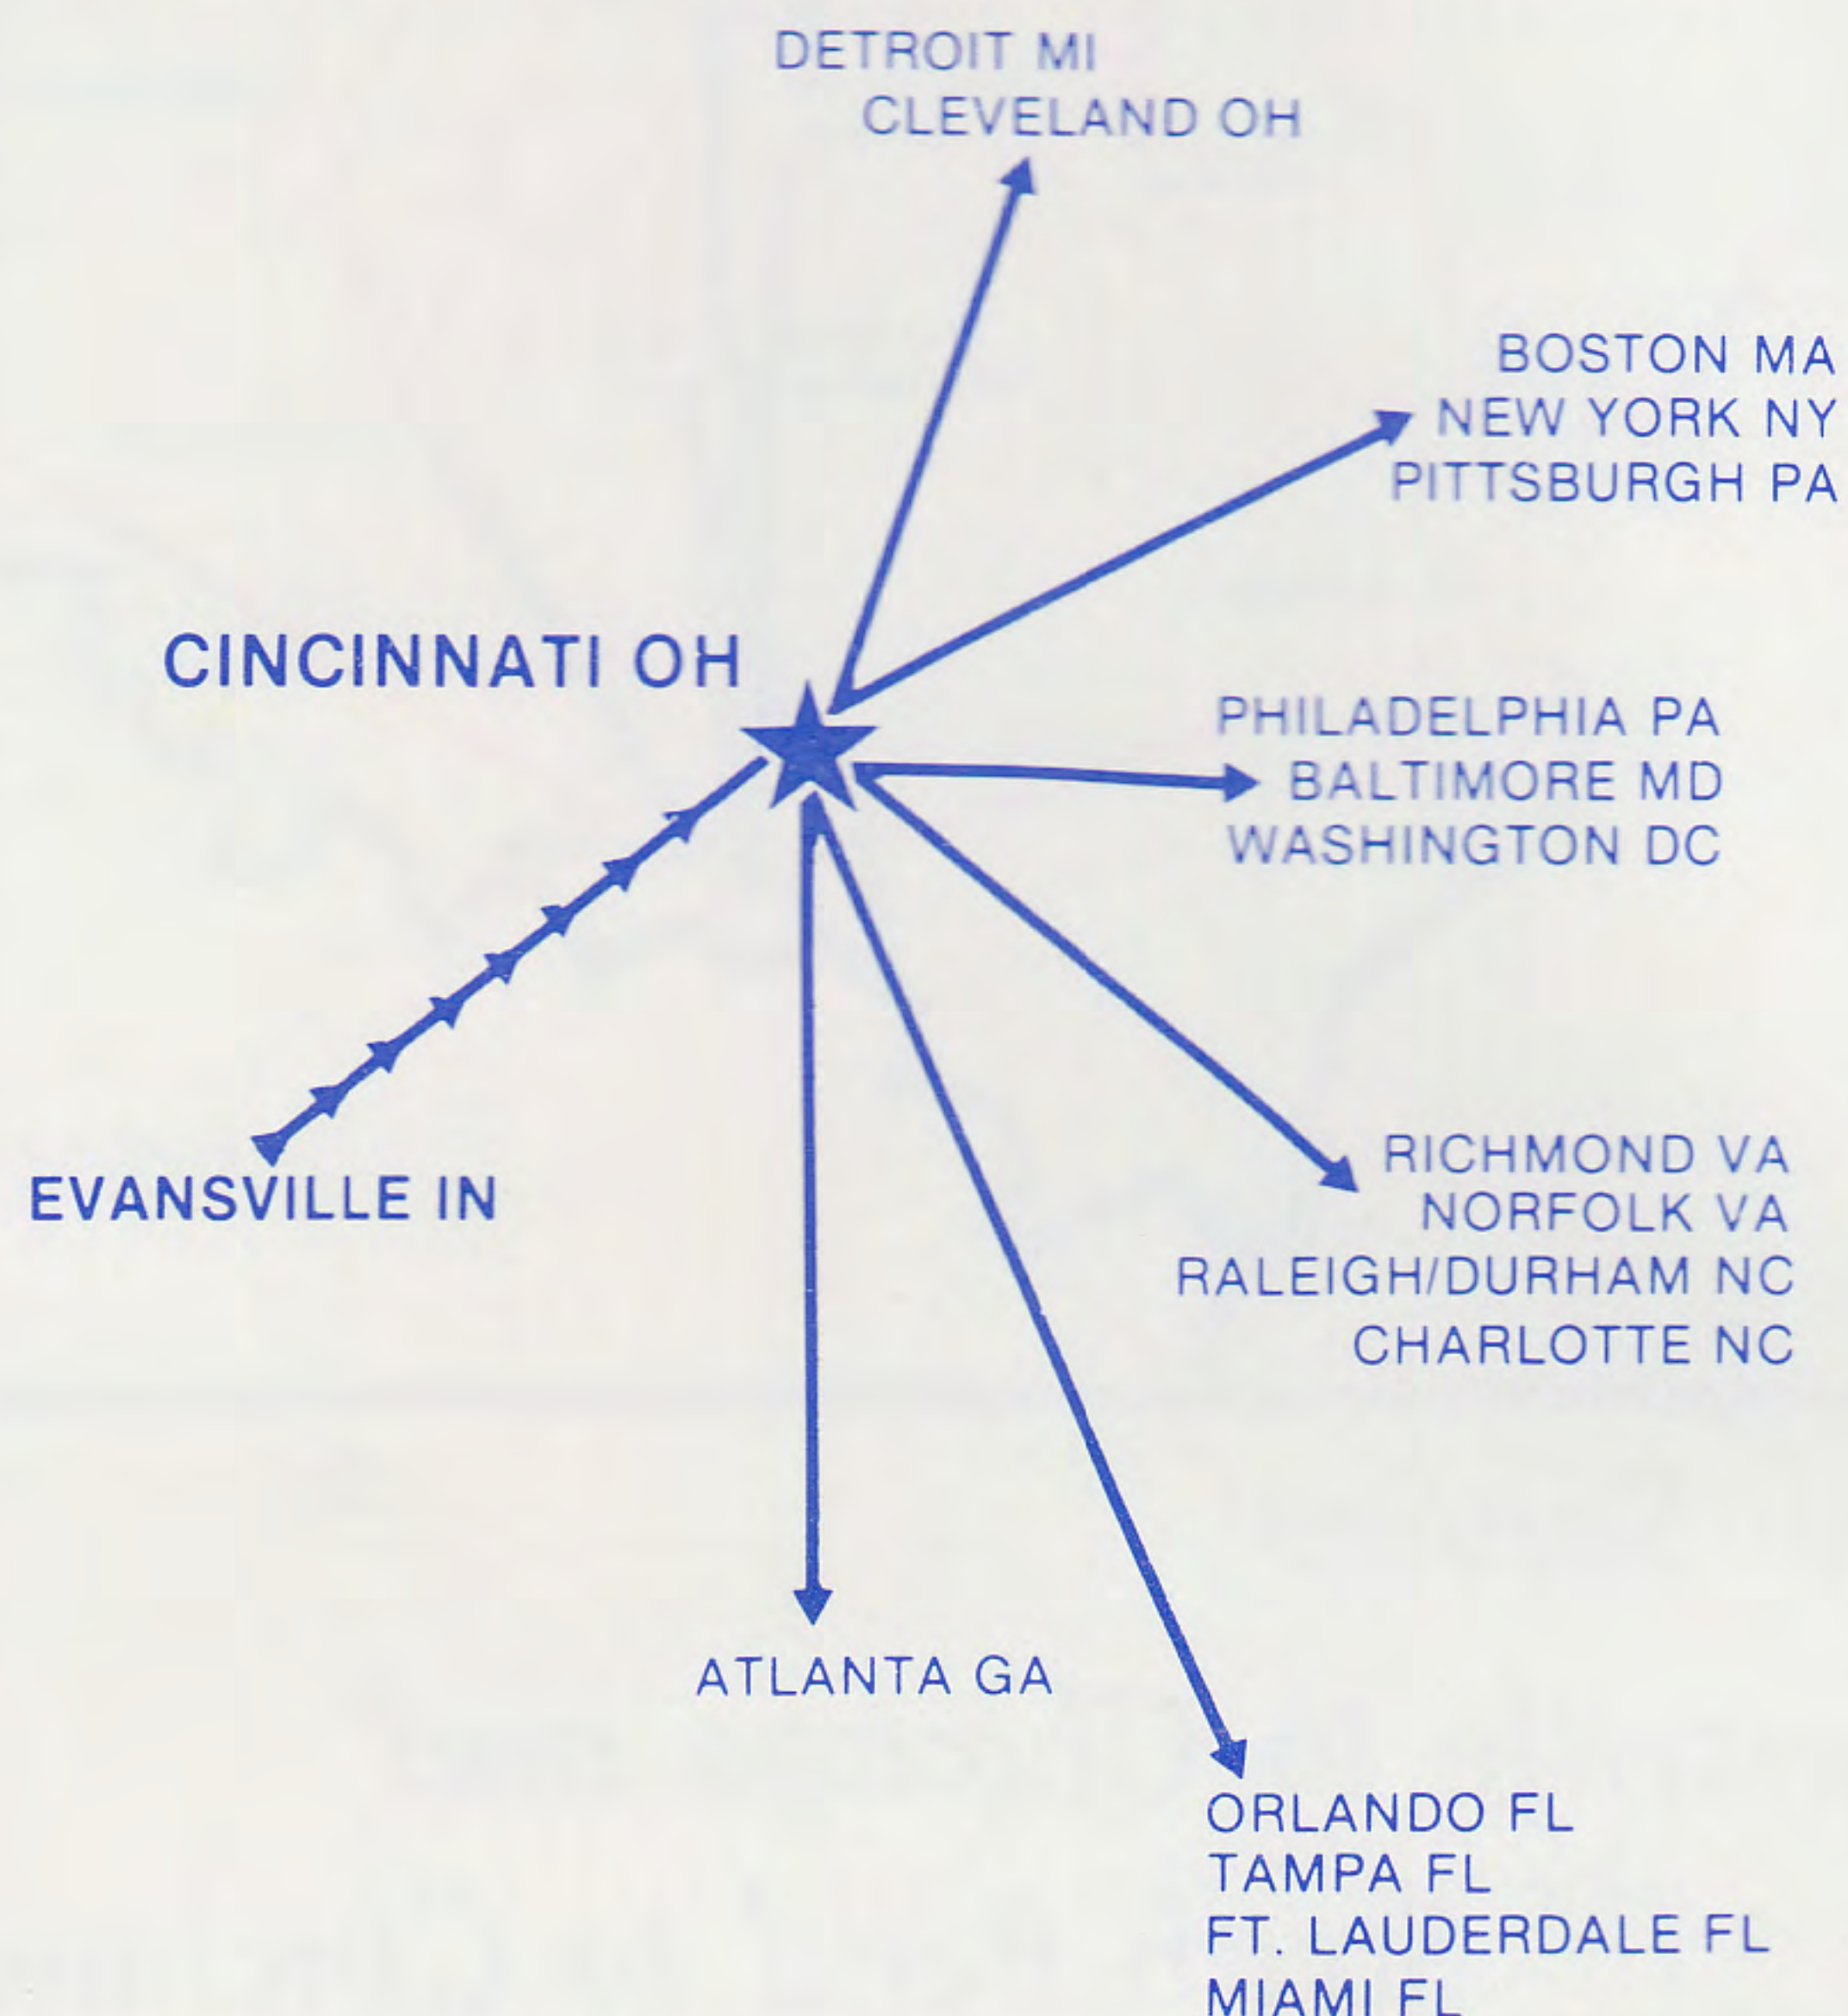

Britt CINCINNATI HUB

GENERAL INFORMATION

CHECK IN TIME: In the interest of on-time service to all passengers, Britt requests that passengers check-in at the airport counter 30 minutes prior to published departure time. Reservations of passengers presenting themselves at the ticket counter less than five minutes before the scheduled departure of a flight may be subject to cancellation.

BAGGAGE

FREE BAGGAGE ALLOWANCE---Two pieces of baggage excluding briefcase and hand luggage will be carried free on any ticket.

EXCESS BAGGAGE---A nominal charge of $6.00 for each piece of excess baggage will be made. Oversize or overweight luggage will be charged at a different rate.

LIABILITY---Maximum baggage liability for loss or damage is limited to the amount published in the official tariff. Britt Airways assumes no liability for fragile or perishable items. Excess value may be declared provided it is paid for prior to departure. The excess valuation does not cover loss or damage to money, jewelry, silverware, negotiable papers, securities, business documents, samples, paintings, antiques, artifacts, manuscripts, irreplaceable books or publications, pets, fragile articles or other similar valuables. Damage or loss claim must be filed with Britt Airways immediately upon termination of your flight.

SCHEDULE: All times shown are local times. Britt Airways will not be responsible for consequences arising from delays, cancellations, or from errors in the printed schedule. Schedule and fares are subject to change without notice. Certain flights will not operate during holiday periods; consult Britt Airways for details.

BRITT AIRWAYS DISCOUNT FARES

SHUTTLE FARE: Britt offers a low Shuttle fare in the following markets.

CHICAGO TO.....

MOLINE/DAVENPORT
STERLING ROCK FALLS
GALESBURG
PEORIA
SPRINGFIELD
BLOOMINGTON, IN
MUNCIE

DECATUR
CHAMPAIGN/URBANA
BLOOMINGTON/NORMAL
MATTOON/CHARLESTON
DANVILLE
TERRE HAUTE
SOUTH BEND

INDIANAPOLIS TO.....

SOUTH BEND
EVANSVILLE
TERRE HAUTE

MUNCIE
BLOOMINGTON, IN

*The Britt Shuttle fares are a significant reduction from the normal one-way fare.

*No advance purchase requirements.

*No limitation on length of stay.

*There are no restrictions on number of seats available.

Call Britt's reservation staff for more information.

RESERVATIONS

ILLINOIS TOLL FREE

1-800-322-9321

OHIO, INDIANA, KENTUCKY, MICHIGAN, IOWA,
MISSOURI and TENNESSEE TOLL FREE

1-800-447-8564