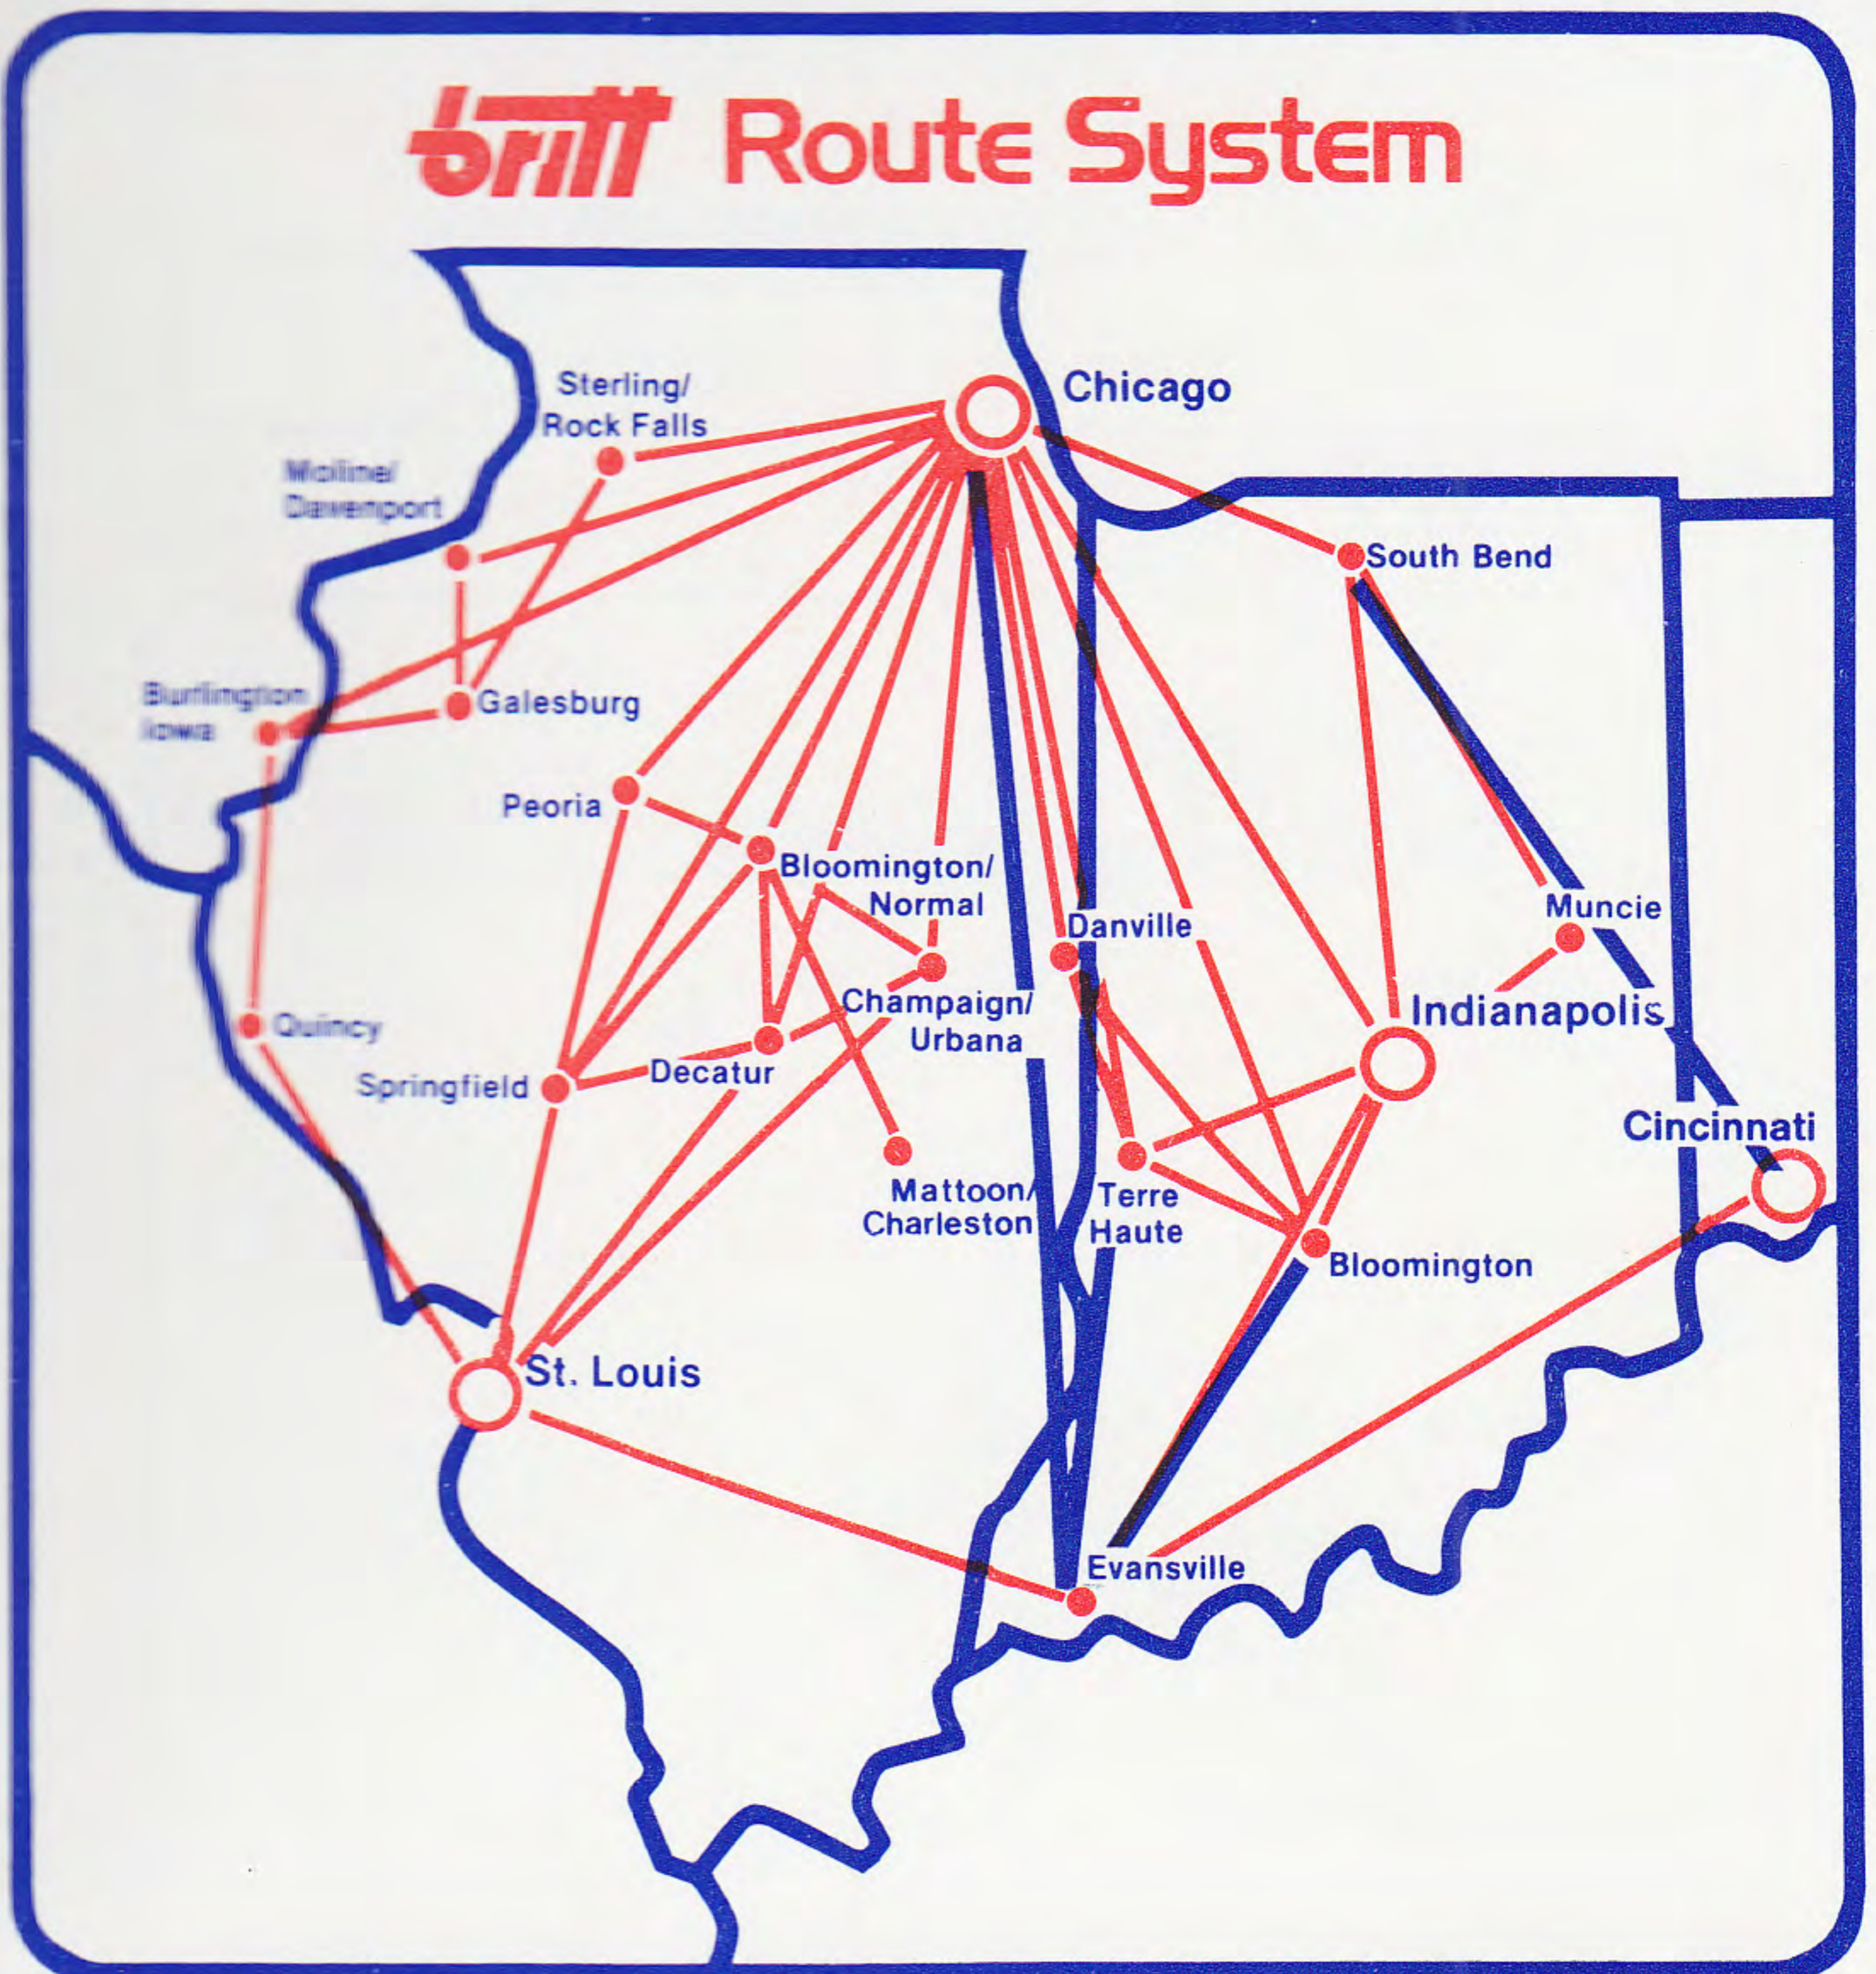

BRITT AIRWAYS

SYSTEM TIMETABLE

EFFECTIVE MARCH 3, 1982

New Service

Evansville to Chicago and

South Bend to Cincinnati

Nationwide Watts Line

1-800-428-3276

britt airways

britt

BRITT AIRWAYS

SYSTEM TIMETABLE

EFFECTIVE MARCH 3, 1982

New Service

Evansville to Chicago and

South Bend to Cincinnati