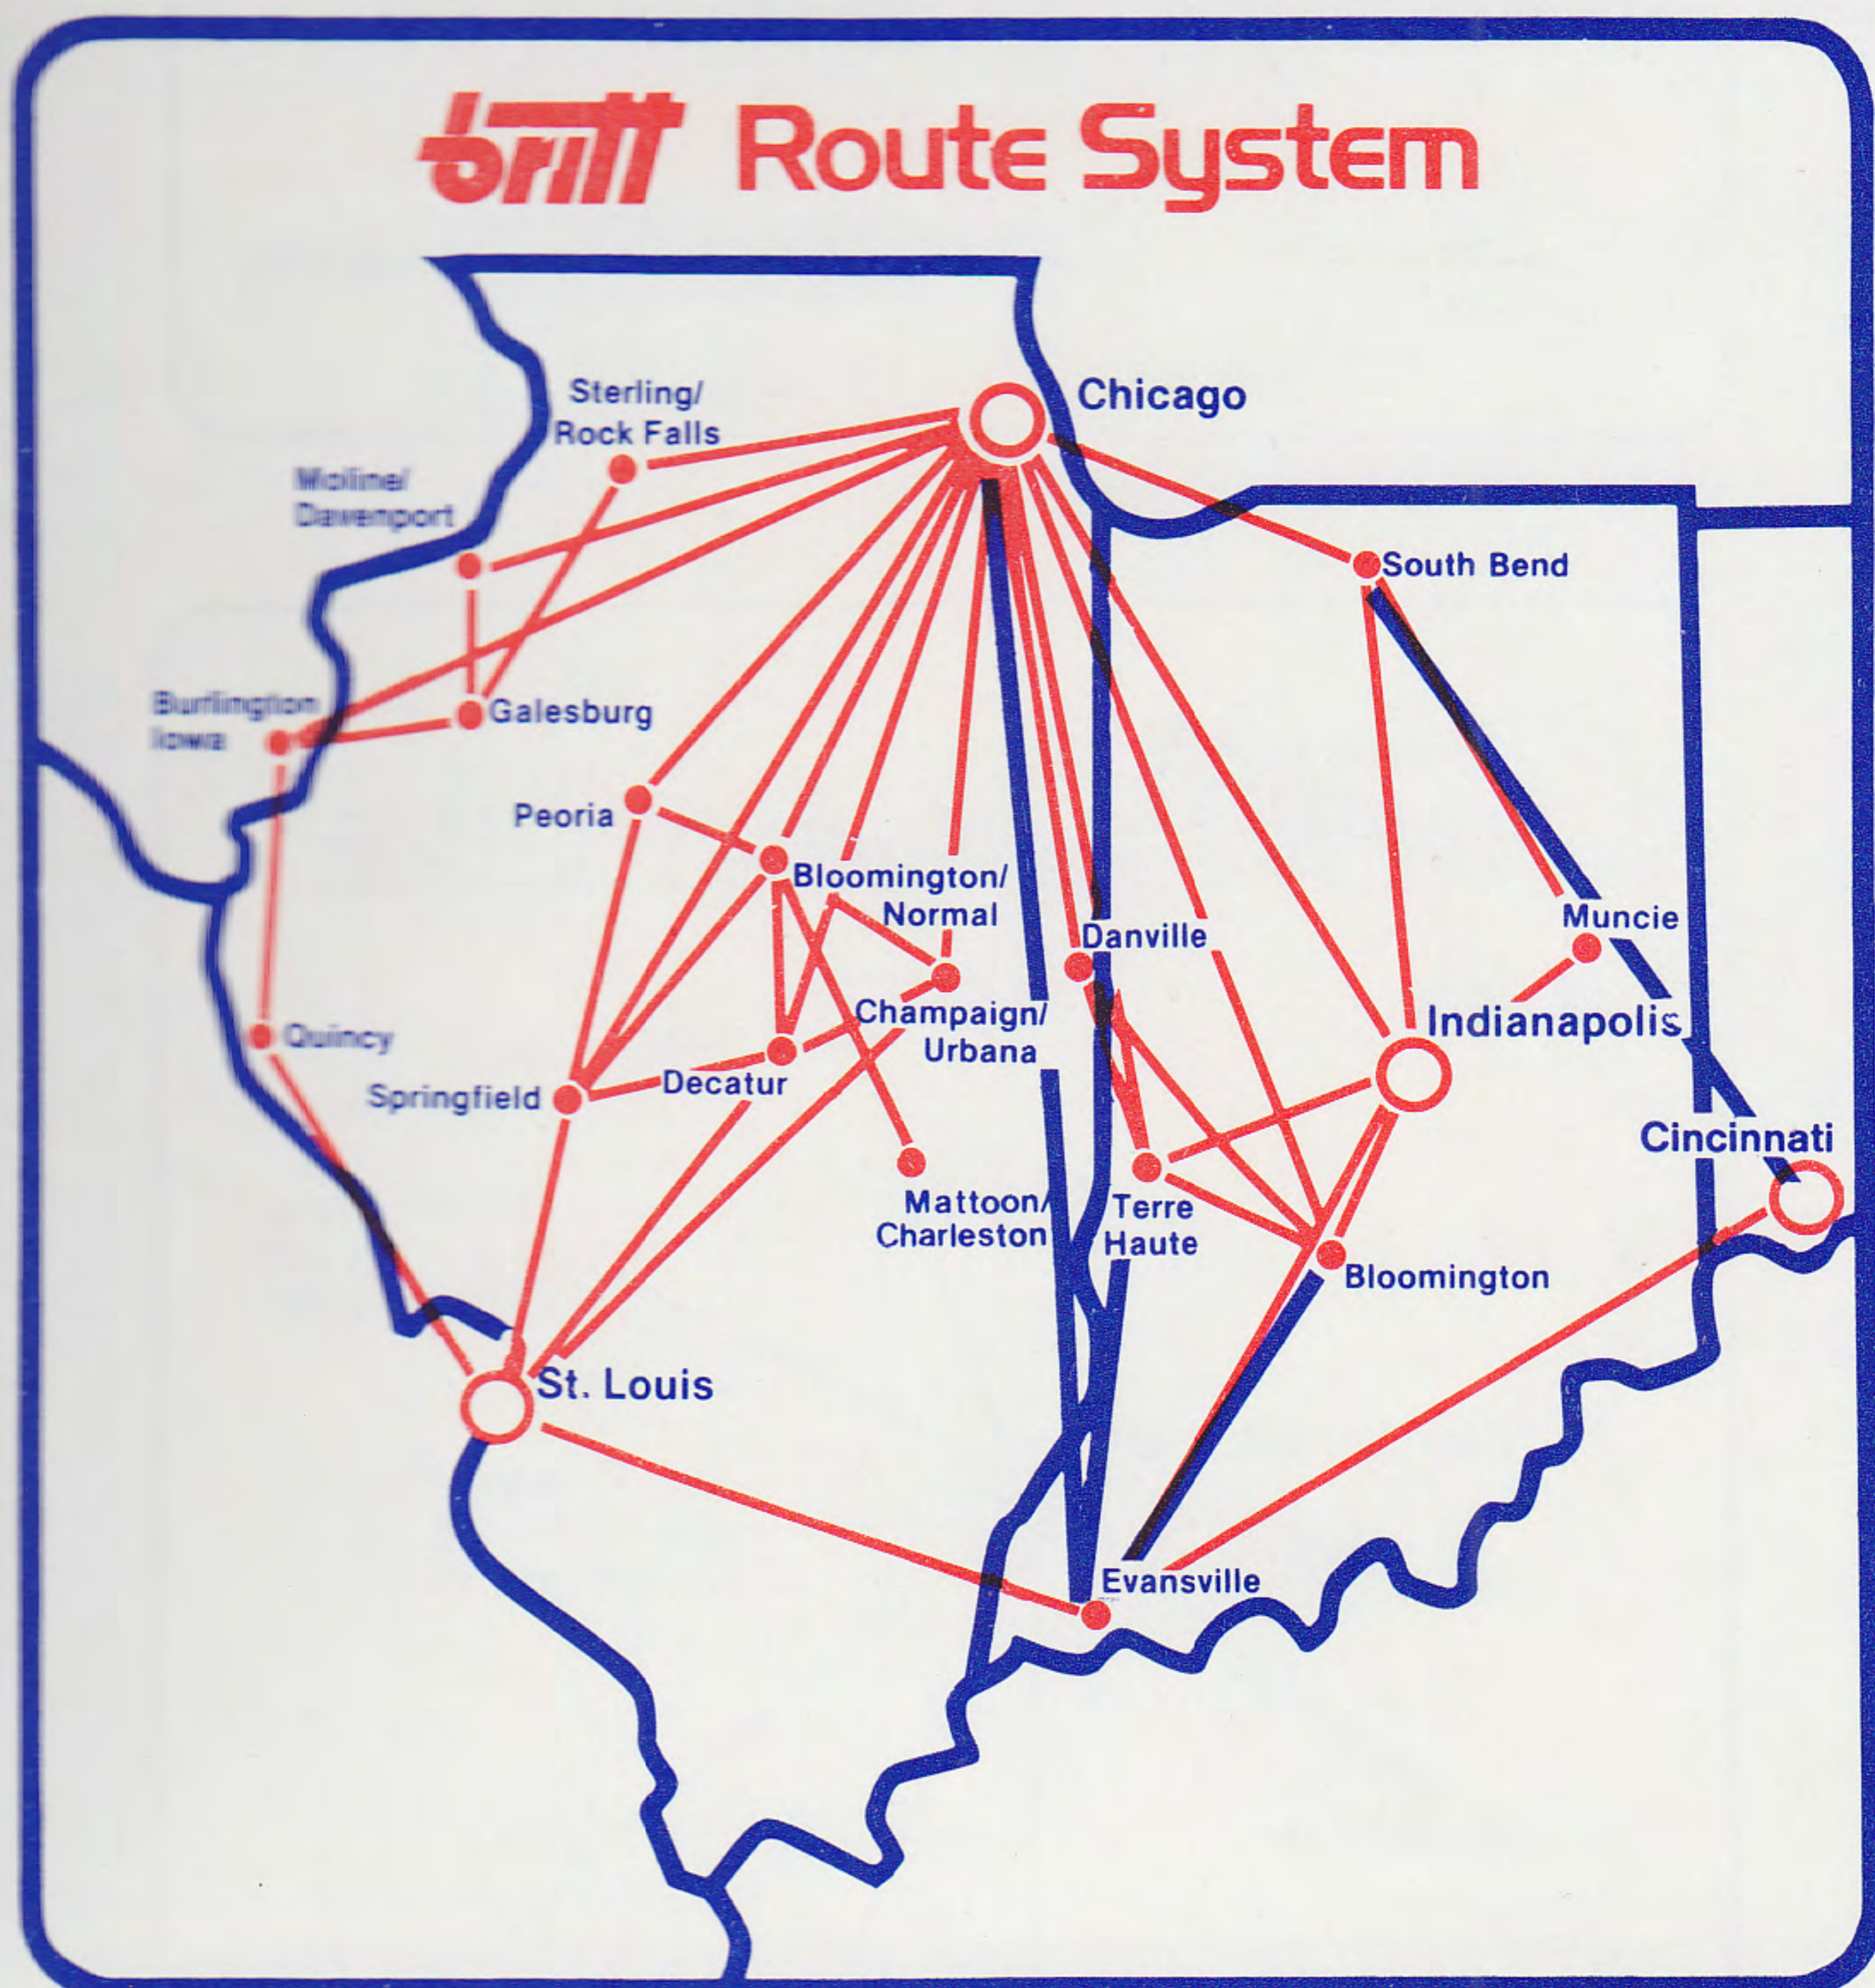

BRITT AIRWAYS

SYSTEM TIMETABLE

EFFECTIVE MARCH 3, 1982

New Service

Evansville to Chicago and

South Bend to Cincinnati

Nationwide Watts Line

1-800-428-3276

britt airways

britt

BRITT AIRWAYS

SYSTEM TIMETABLE

EFFECTIVE MARCH 3, 1982

New Service

Evansville to Chicago and

South Bend to Cincinnati