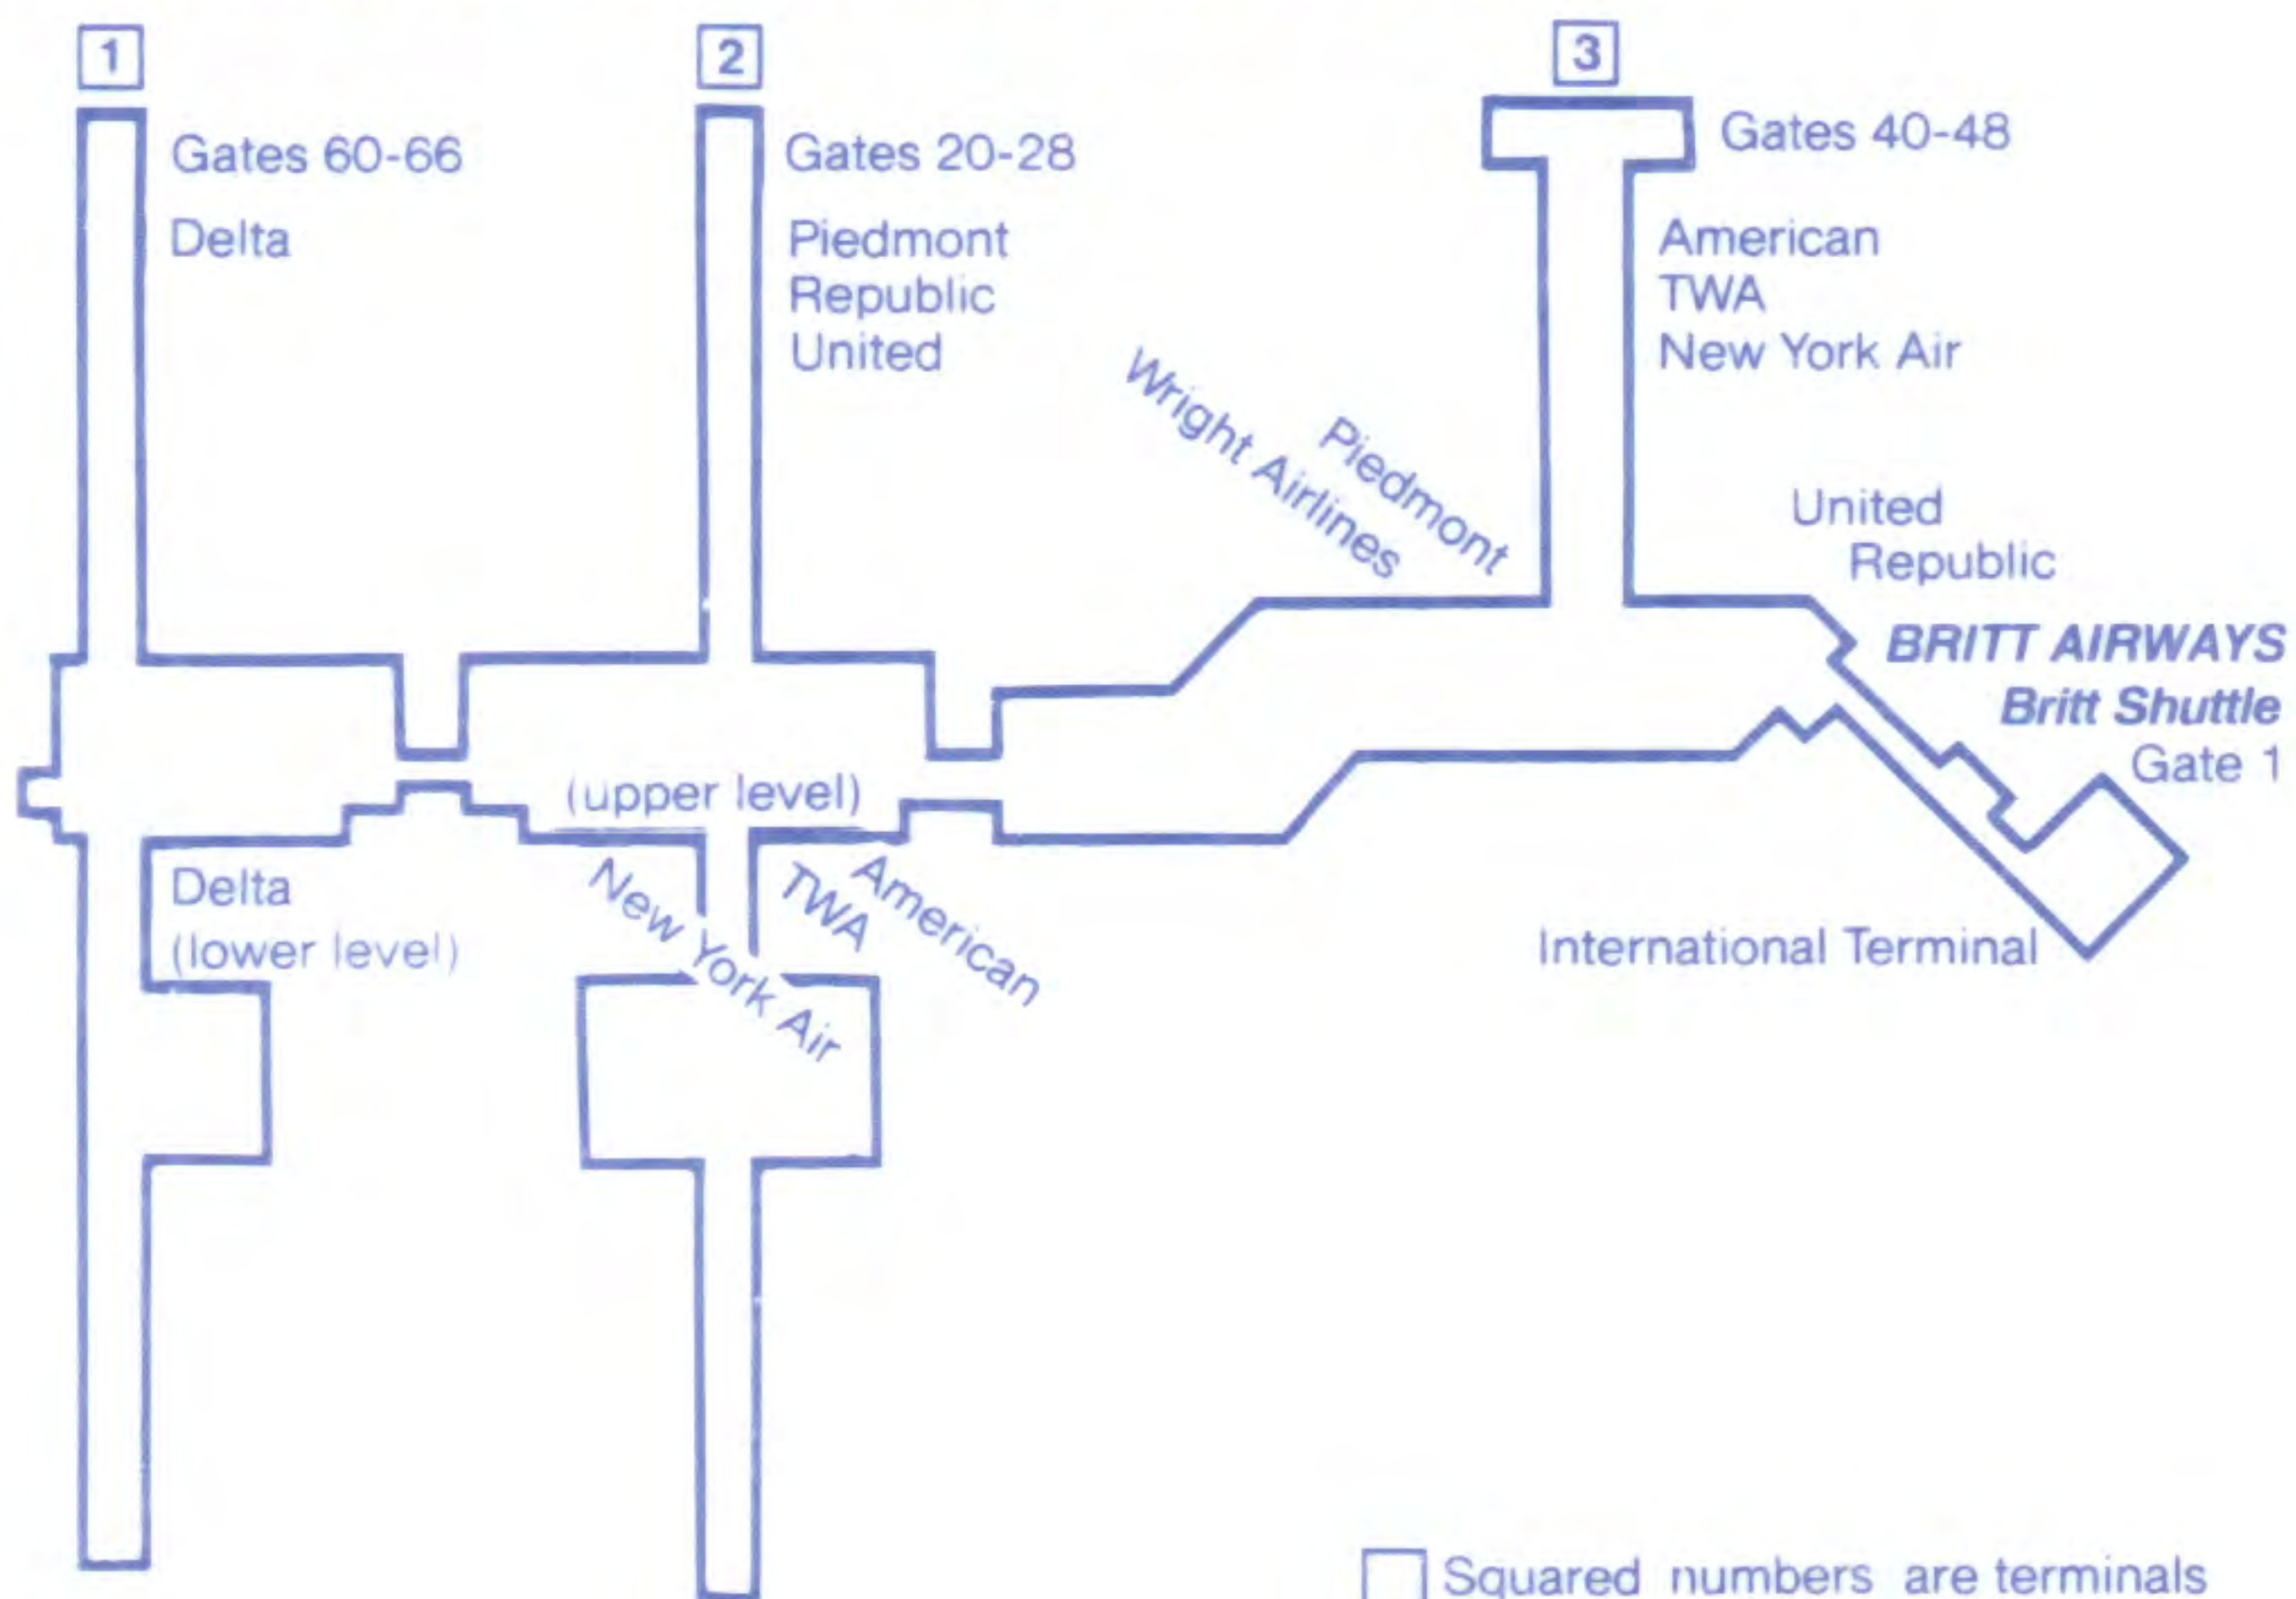

GREATER CINCINNATI INTERNATIONAL