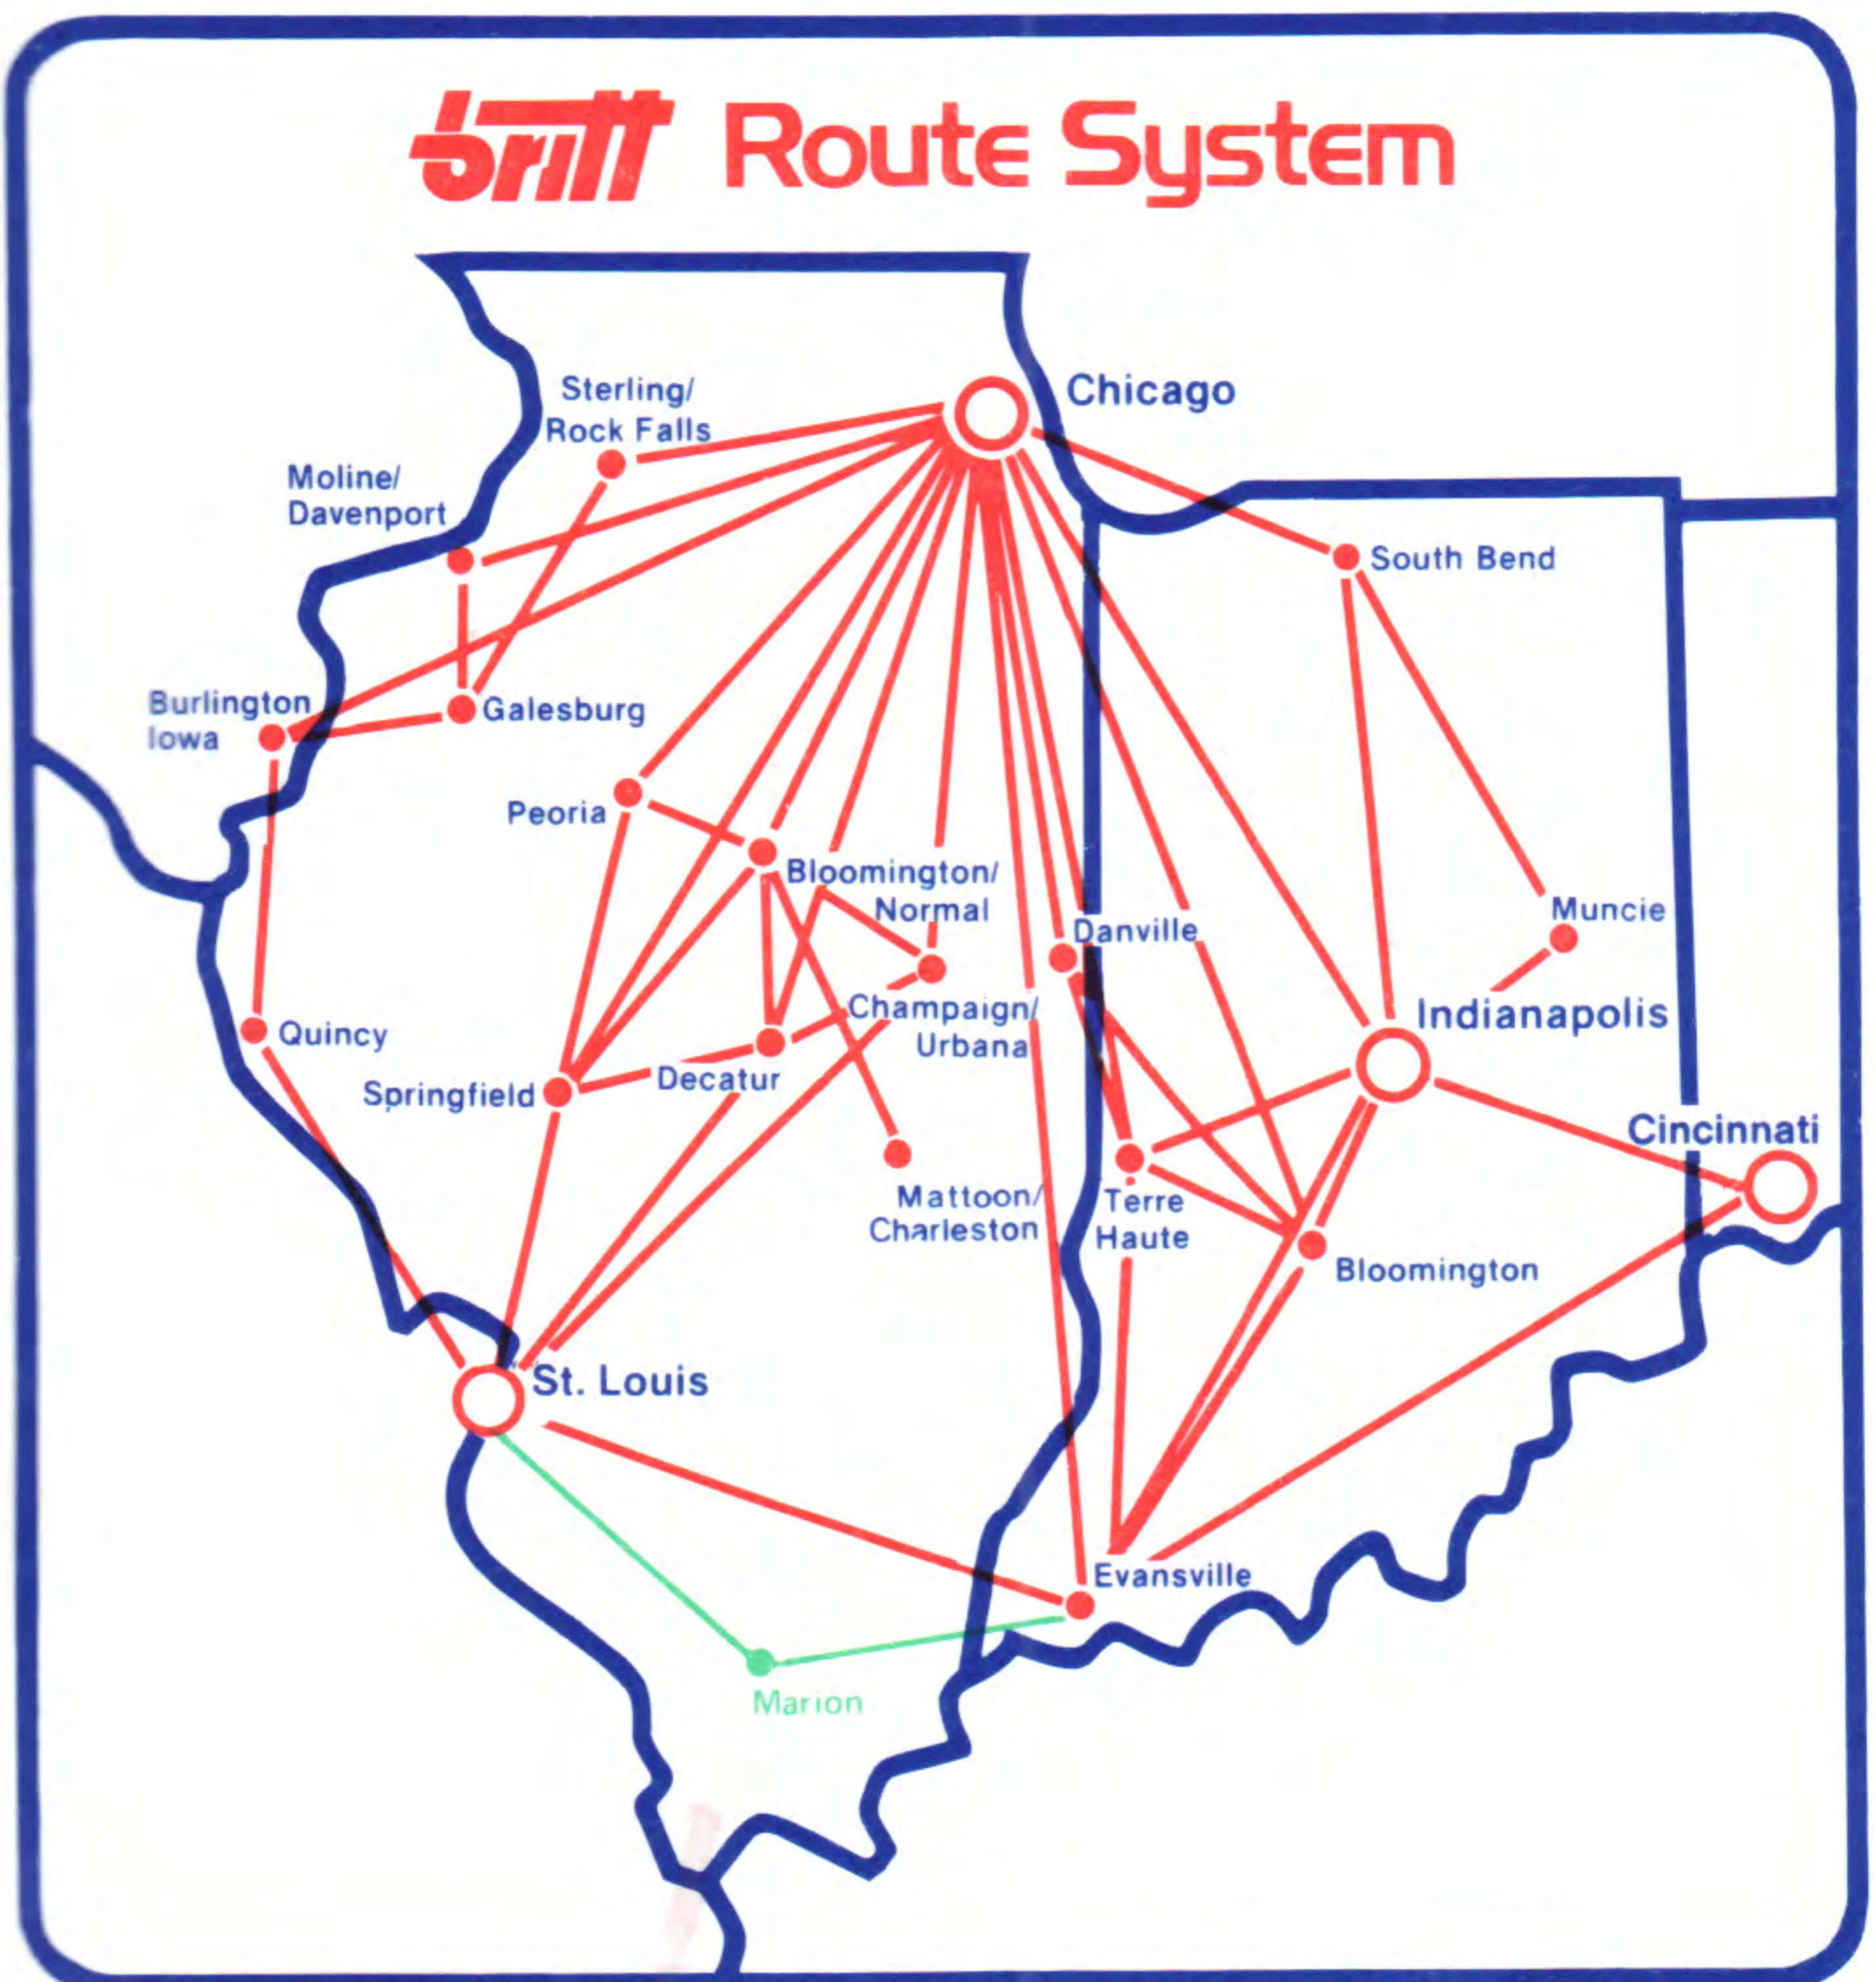

BRITT AIRWAYS

SYSTEM TIMETABLE

EFFECTIVE APRIL 25, 1982

NEW SERVICE * MARION, IL * (See insert)

For RESERVATIONS Call Toll Free. . . .

Nationwide Watts Line	1-800-428-3276
Illinois	1-800-322-9321
Ohio, Indiana, Kentucky, Michigan, Iowa, Missouri and Tennessee	1-800-447-8564

Britt Airways

Britt

BRITT AIRWAYS

SYSTEM TIMETABLE

EFFECTIVE APRIL 25, 1982

*NEW SERVICE * MARION, IL * (See insert)*

For RESERVATIONS Call Toll Free...

<i>Nationwide Watts Line</i>	<i>1-800-428-3276</i>
<i>Illinois</i>	<i>1-800-322-9321</i>
<i>Ohio, Indiana, Kentucky, Michigan, Iowa, Missouri and Tennessee</i>	<i>1-800-447-8564</i>

Thank you,

SAVE MONEY ALL OVER THE MAP

with
the low
Britt ShuttleFare™

Save even more than Britt's regular low fares with the special Britt Shuttle Fare.

Unlike promotional fares, you don't have to purchase in advance or limit your length of stay. And every seat on every flight is available at this low, low fare to most of the 22 cities Britt Airways serves.