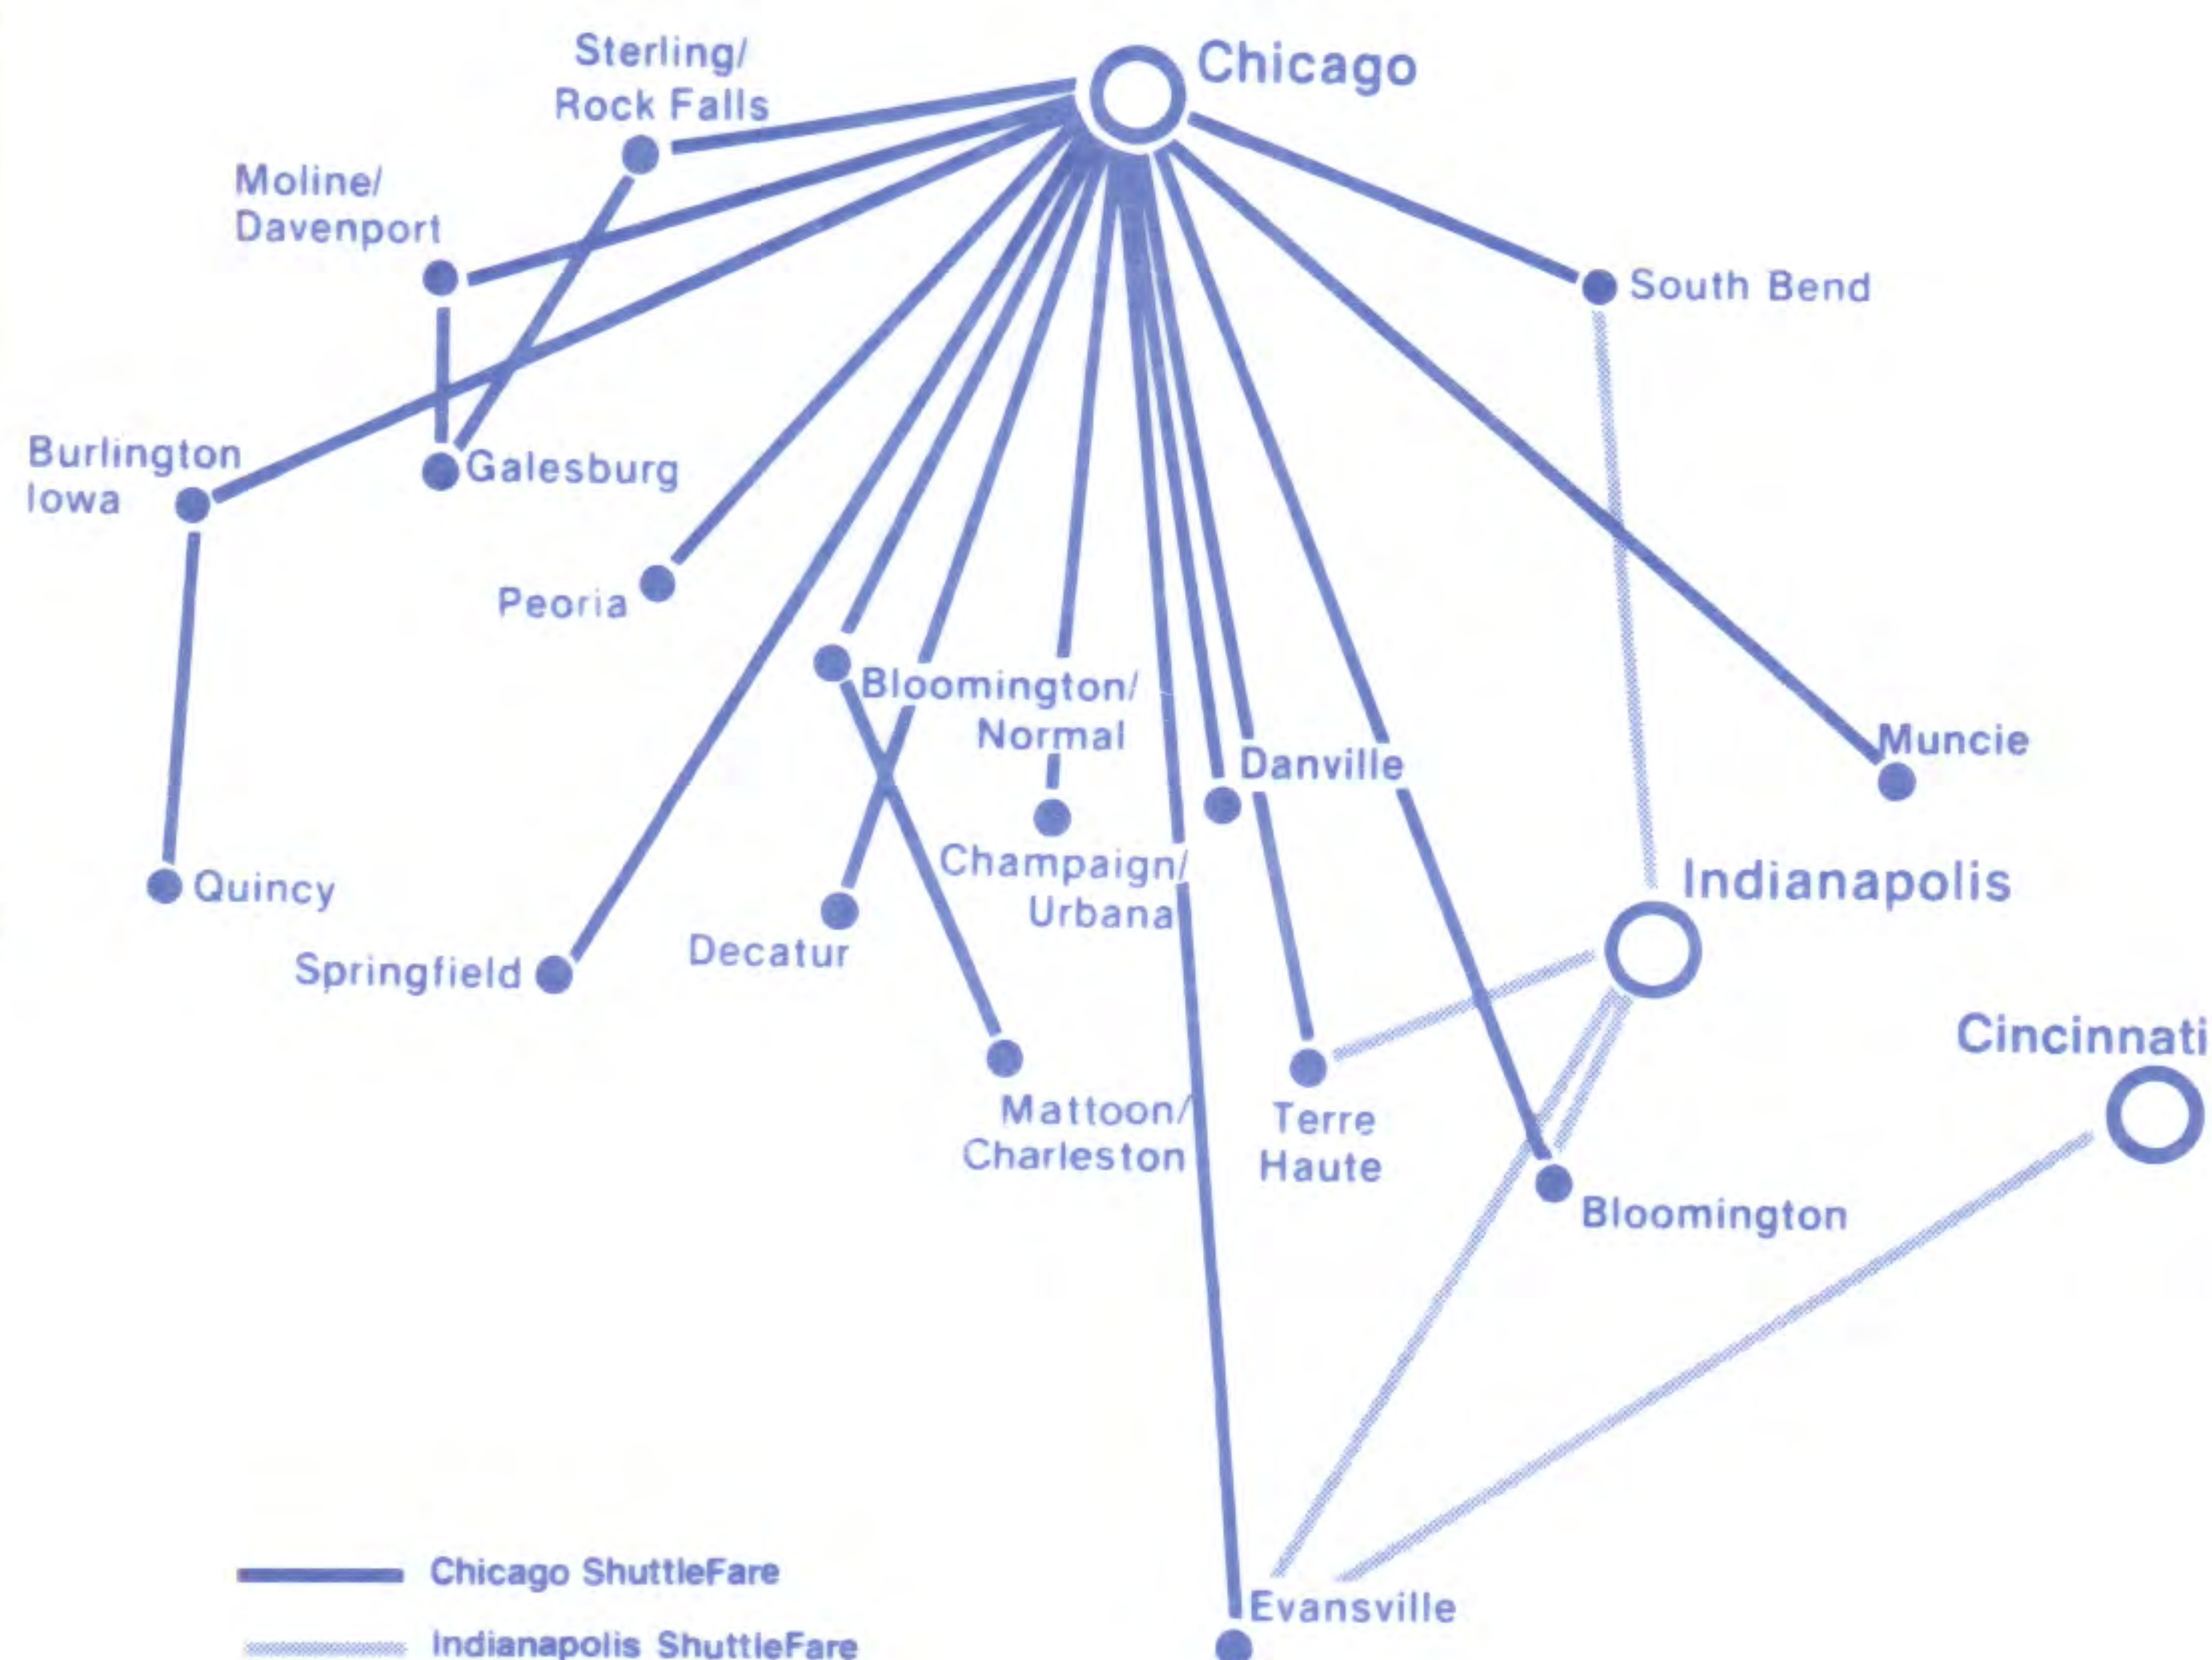

2544 Executive Drive
Indianapolis, Indiana 46241
(317) 248-2481

AT
THE
AIRPORT

FREE
LIMO
SERVICE

Home of "QUINCY'S" - Indy's Hottest "Live Entertainment Nightclub"

GIVE THIS GUY A BREAK...

If you can't make your Britt Shuttle flight... Please call and change your reservation or cancel. Station telephone numbers are listed elsewhere in this timetable. The next time it might be you who needs a break...

Thank you,

SAVE MONEY ALL OVER THE MAP

with
the low
Britt ShuttleFare™

Save even more than Britt's regular low fares with the special Britt Shuttle Fare.

Unlike promotional fares, you don't have to purchase in advance or limit your length of stay. And every seat on every flight is available at this low, low fare to most of the 22 cities Britt Airways serves.