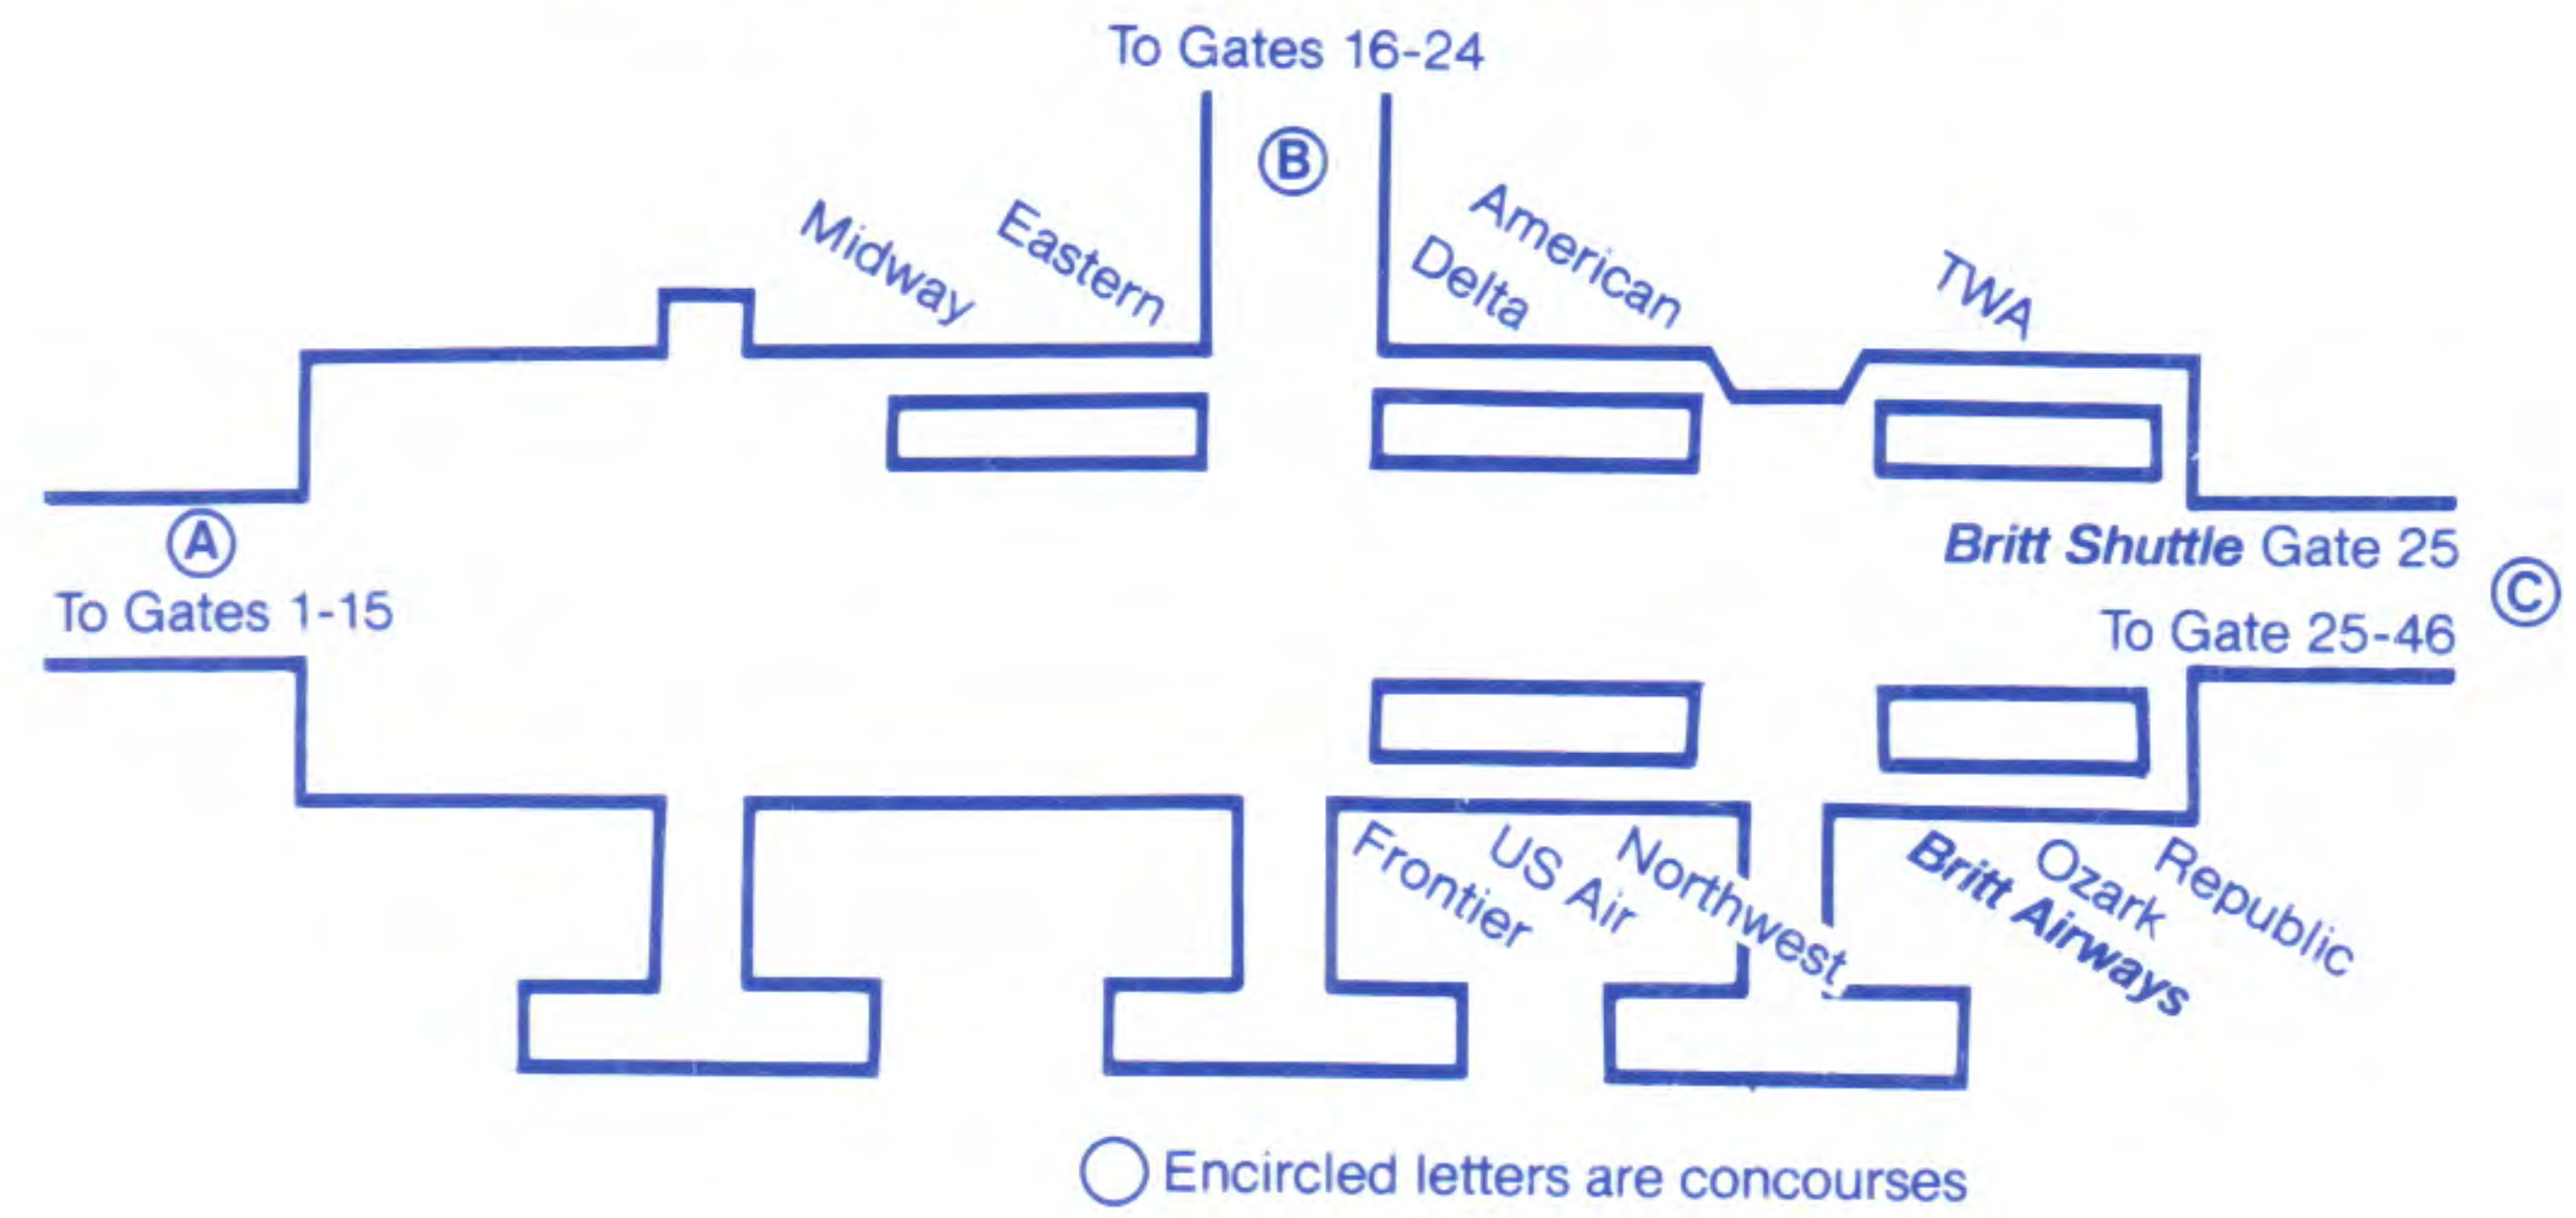

ST. LOUIS LAMBERT INTERNATIONAL