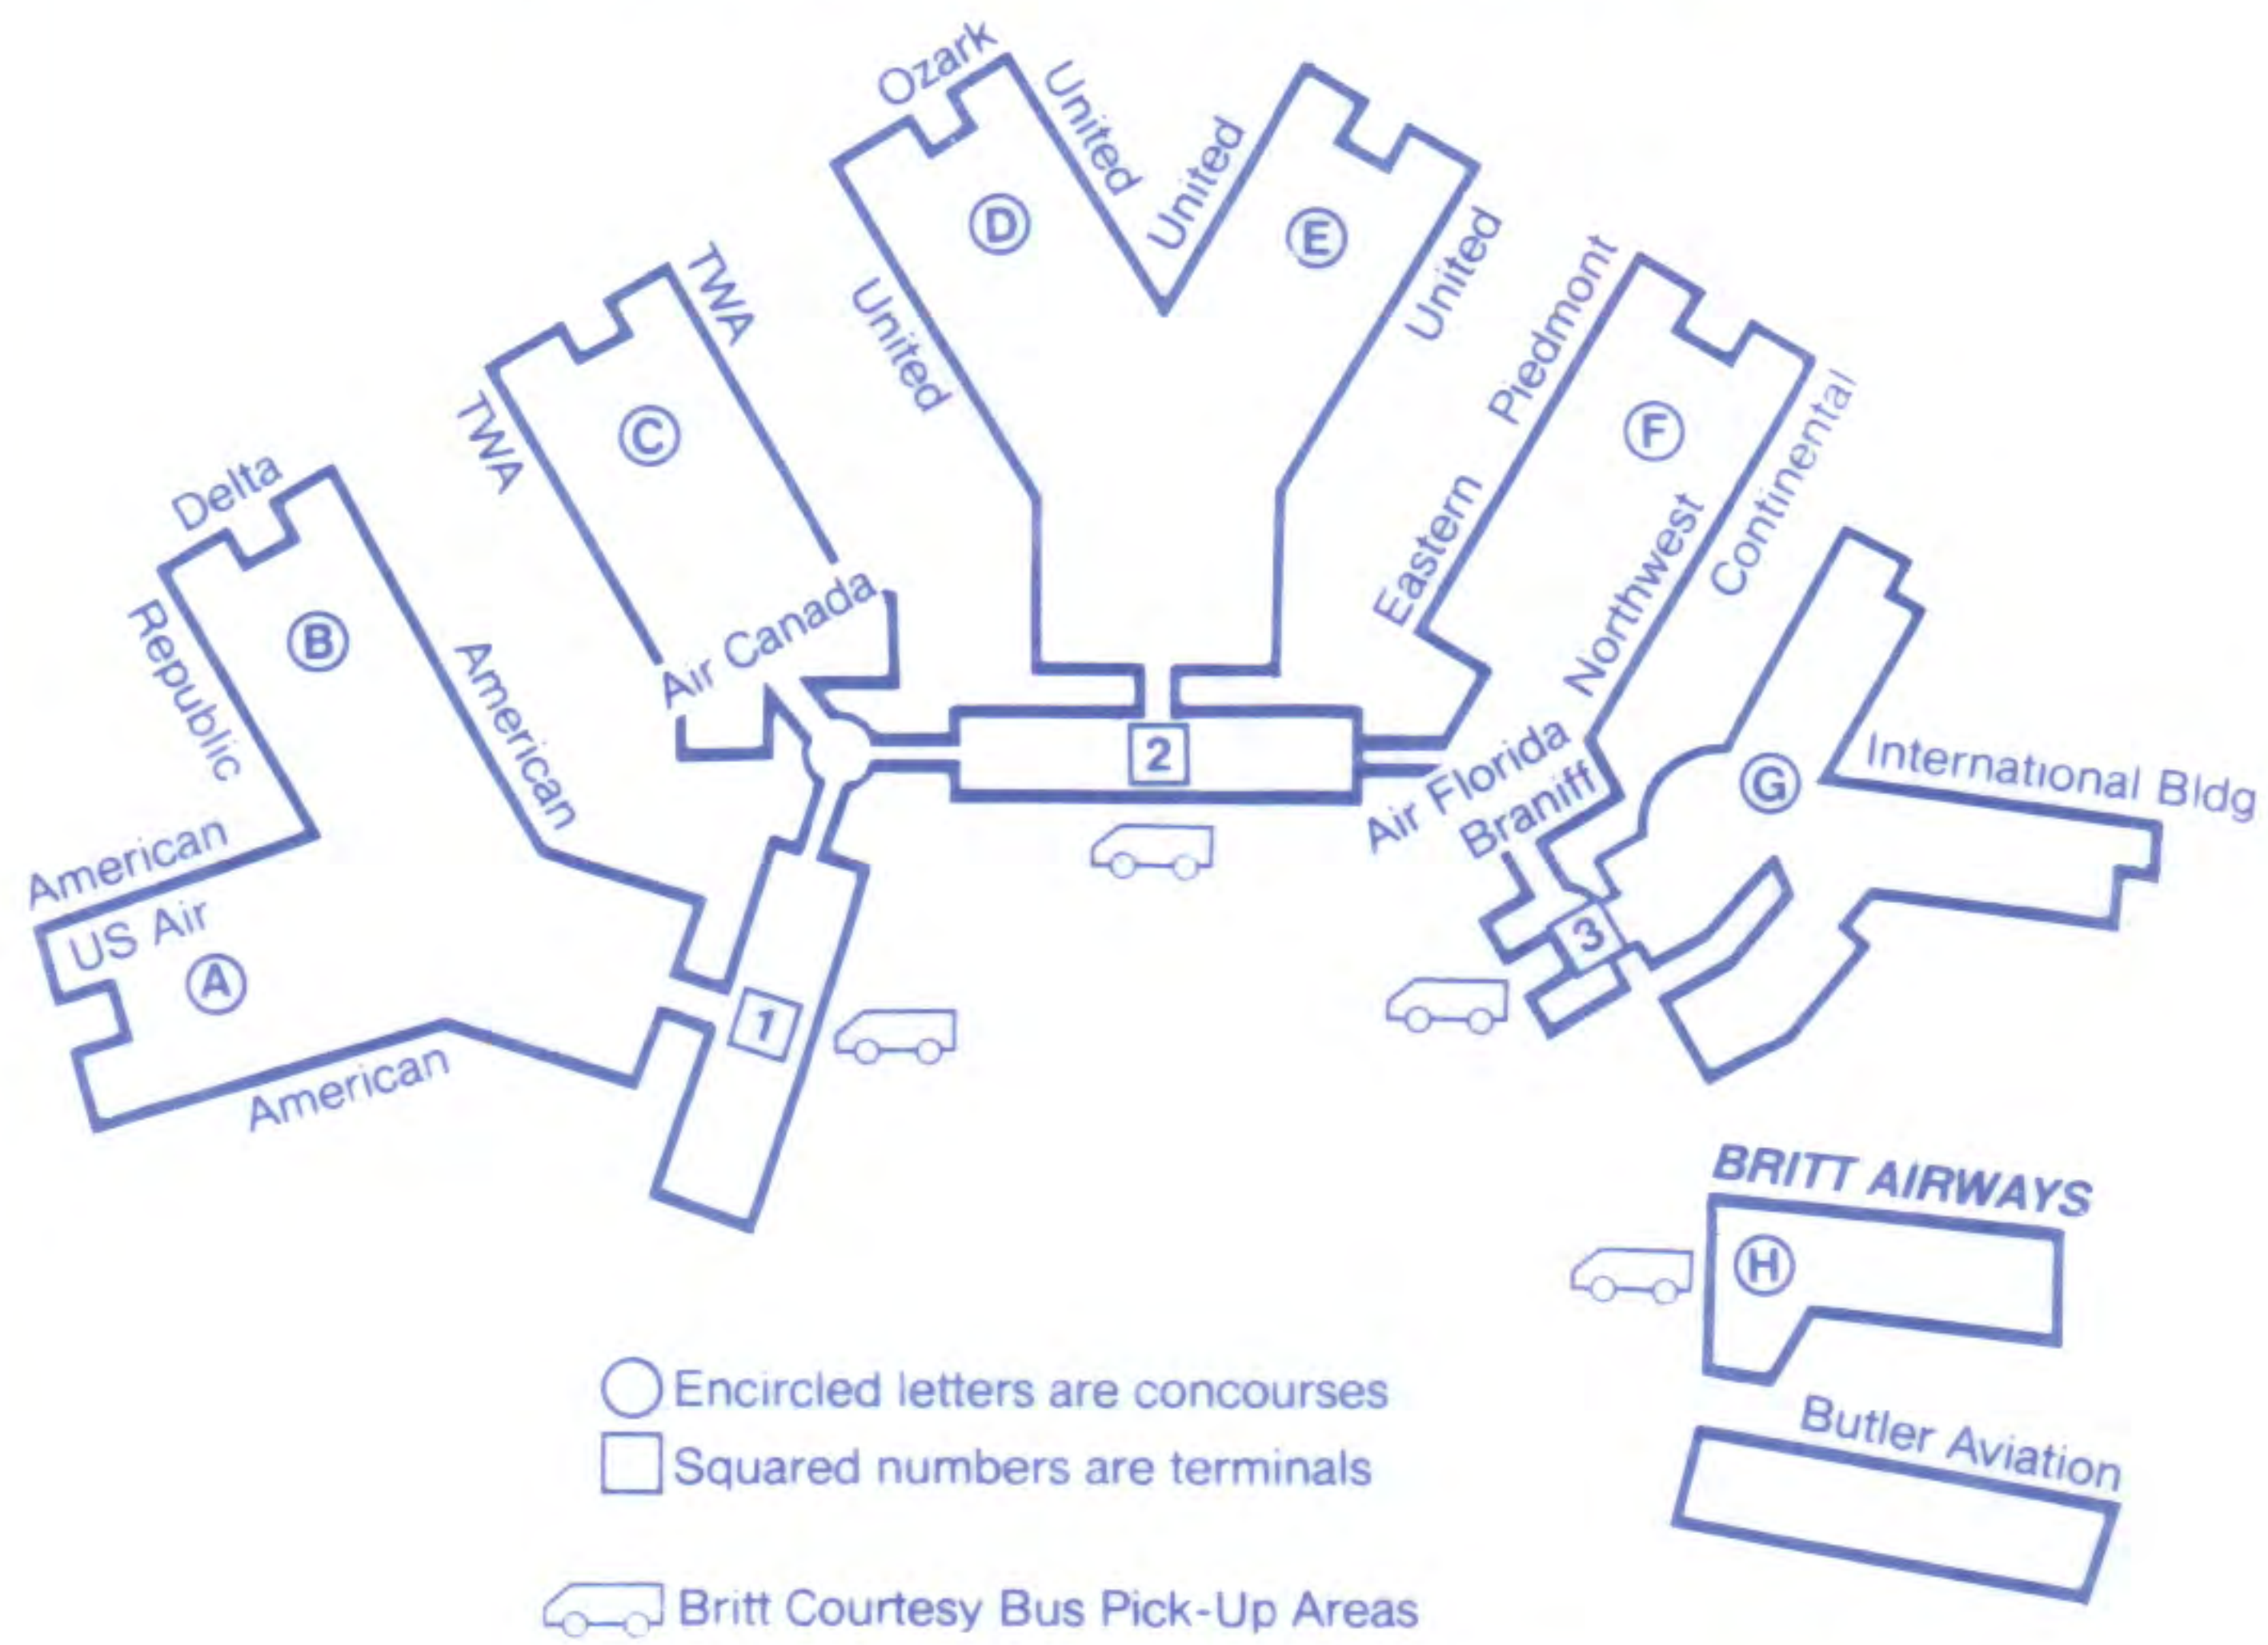

CHICAGO O'HARE INTERNATIONAL