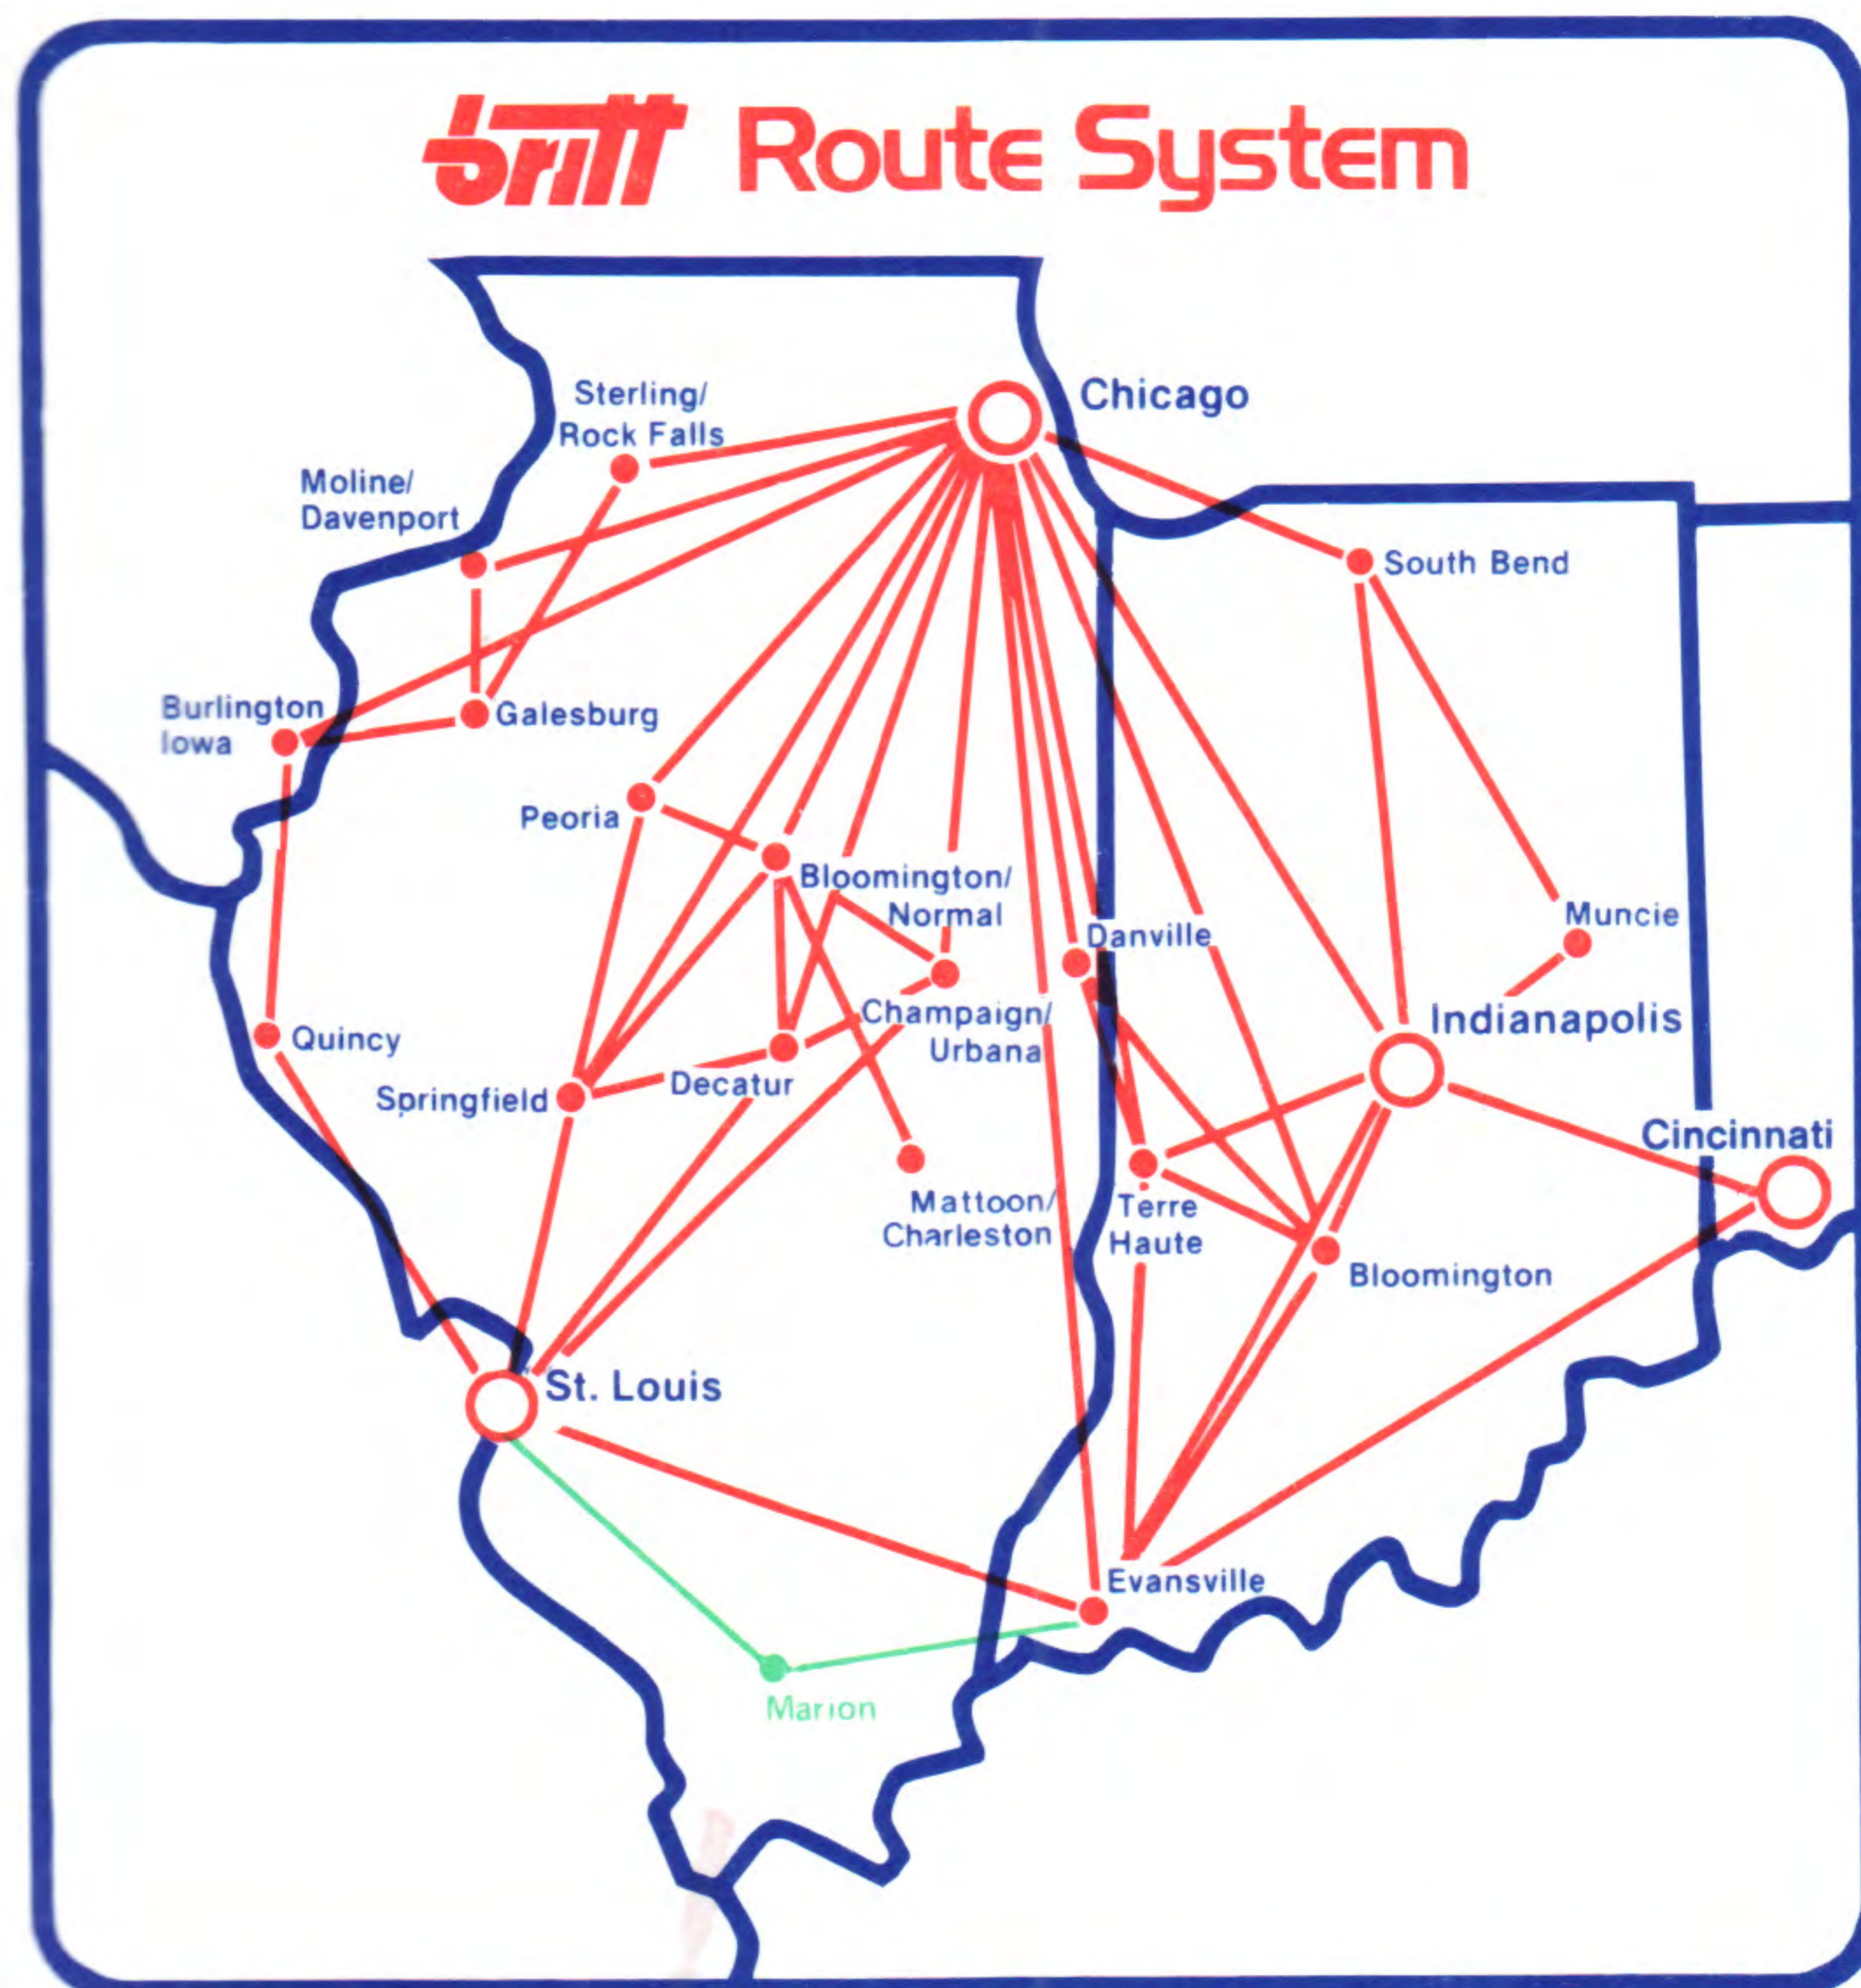

BRITT AIRWAYS

SYSTEM TIMETABLE

EFFECTIVE APRIL 25, 1982

NEW SERVICE * MARION, IL * (See insert)

For RESERVATIONS Call Toll Free. . . .

Nationwide Watts Line	1-800-428-3276
Illinois	1-800-322-9321
Ohio, Indiana, Kentucky, Michigan, Iowa, Missouri and Tennessee	1-800-447-8564

Britt Airways

Britt

BRITT AIRWAYS

SYSTEM TIMETABLE

EFFECTIVE APRIL 25, 1982

*NEW SERVICE * MARION, IL * (See insert)*

For RESERVATIONS Call Toll Free...

<i>Nationwide Watts Line</i>	<i>1-800-428-3276</i>
<i>Illinois</i>	<i>1-800-322-9321</i>
<i>Ohio, Indiana, Kentucky, Michigan, Iowa, Missouri and Tennessee</i>	<i>1-800-447-8564</i>