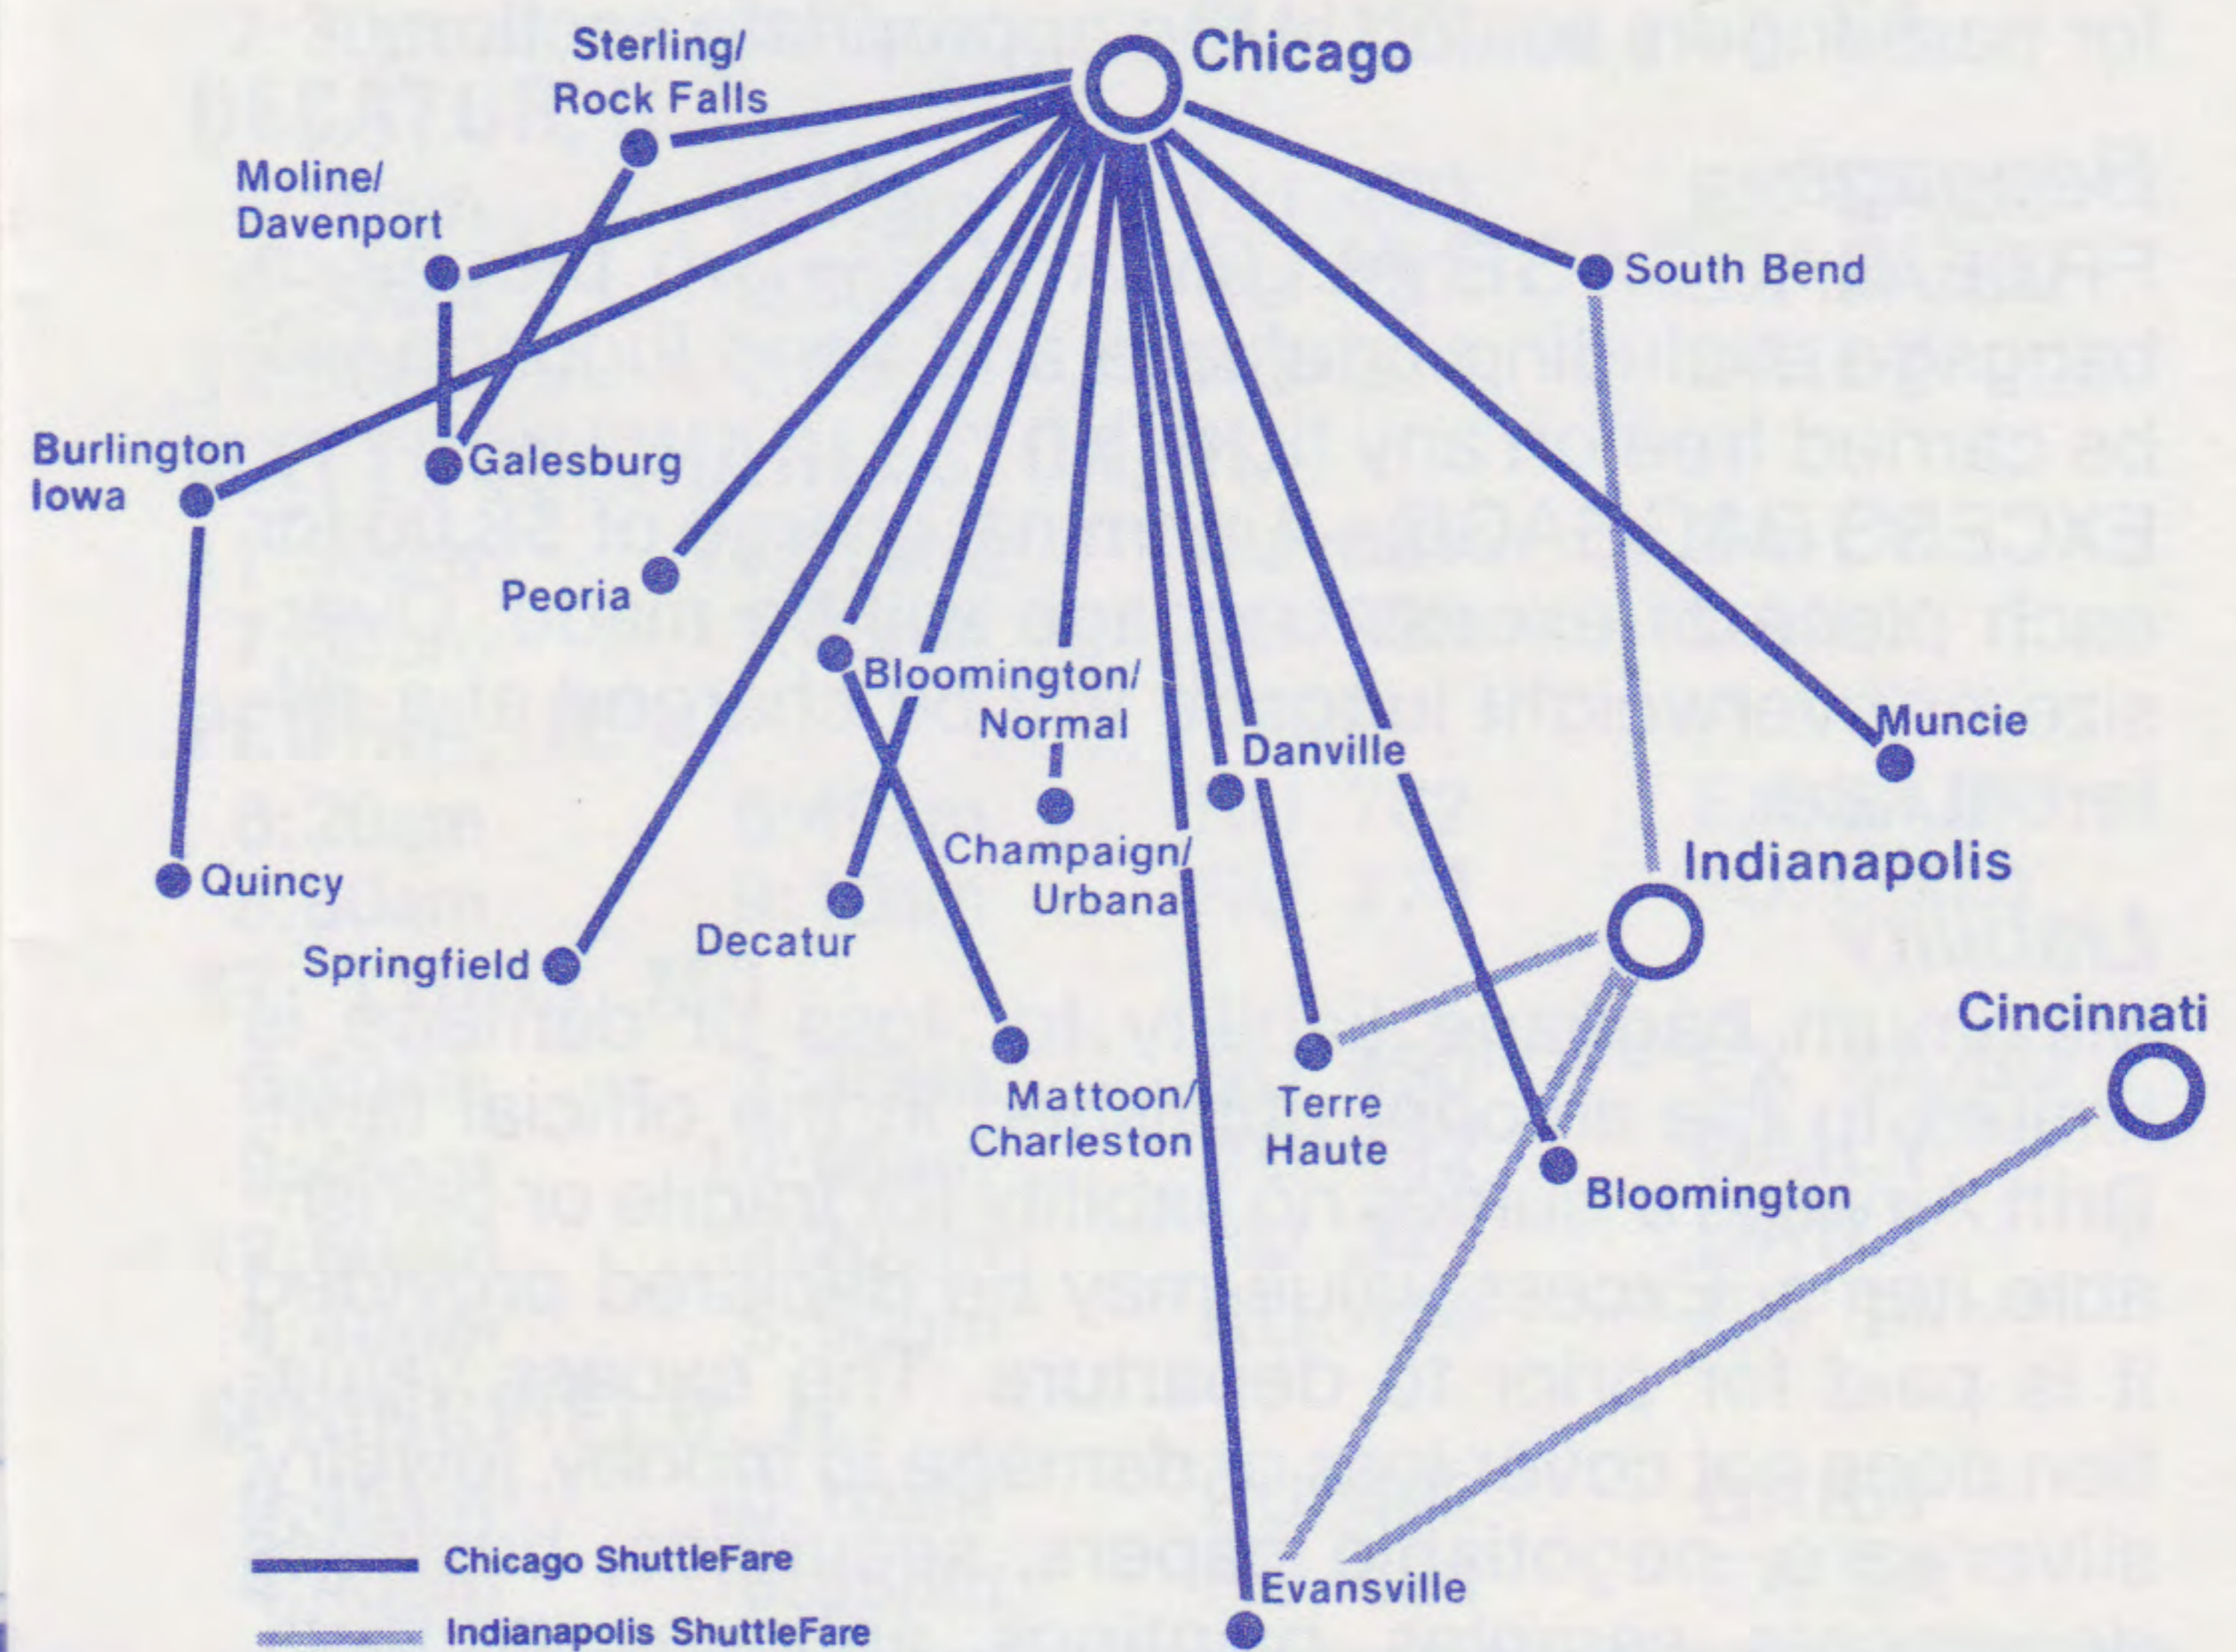

Ozark offers excellent service from the St. Louis gateway—over 600 nonstops a week.

To more Midwest cities than any other airline. And to quite a few cities *outside* the Midwest.

The result: when you connect with Ozark at St. Louis, we can really save you time.

After all, aren't nonstops the best connections a traveler can have?

OZARK AIR LINES

Ozark nonstop from St. Louis to

Atlanta
 Baltimore
 Chicago
 Dallas-Ft. Worth
 Denver
 Des Moines
 Detroit
 Ft. Lauderdale*
 Ft. Myers
 Houston
 Indianapolis
 Kansas City
 Las Vegas*
 Louisville
 Madison*
 Miami
 Milwaukee
 Minneapolis-St. Paul
 Nashville
 New Orleans
 New York

Norfolk-Virginia Beach*
 Orlando
 Philadelphia*
 San Antonio
 Sarasota-Bradenton
 Tampa-St. Petersburg
 Tulsa
 Washington, D.C.

*Service is direct.

SAVE MONEY ALL OVER THE MAP

with the low **Britt ShuttleFare™**

Save even more than Britt's regular low fares with the special Britt Shuttle Fare.

Unlike promotional fares, you don't have to purchase in advance or limit your length of stay. And every seat on every flight is available at this low, low fare to most of the 22 cities Britt Airways serves.