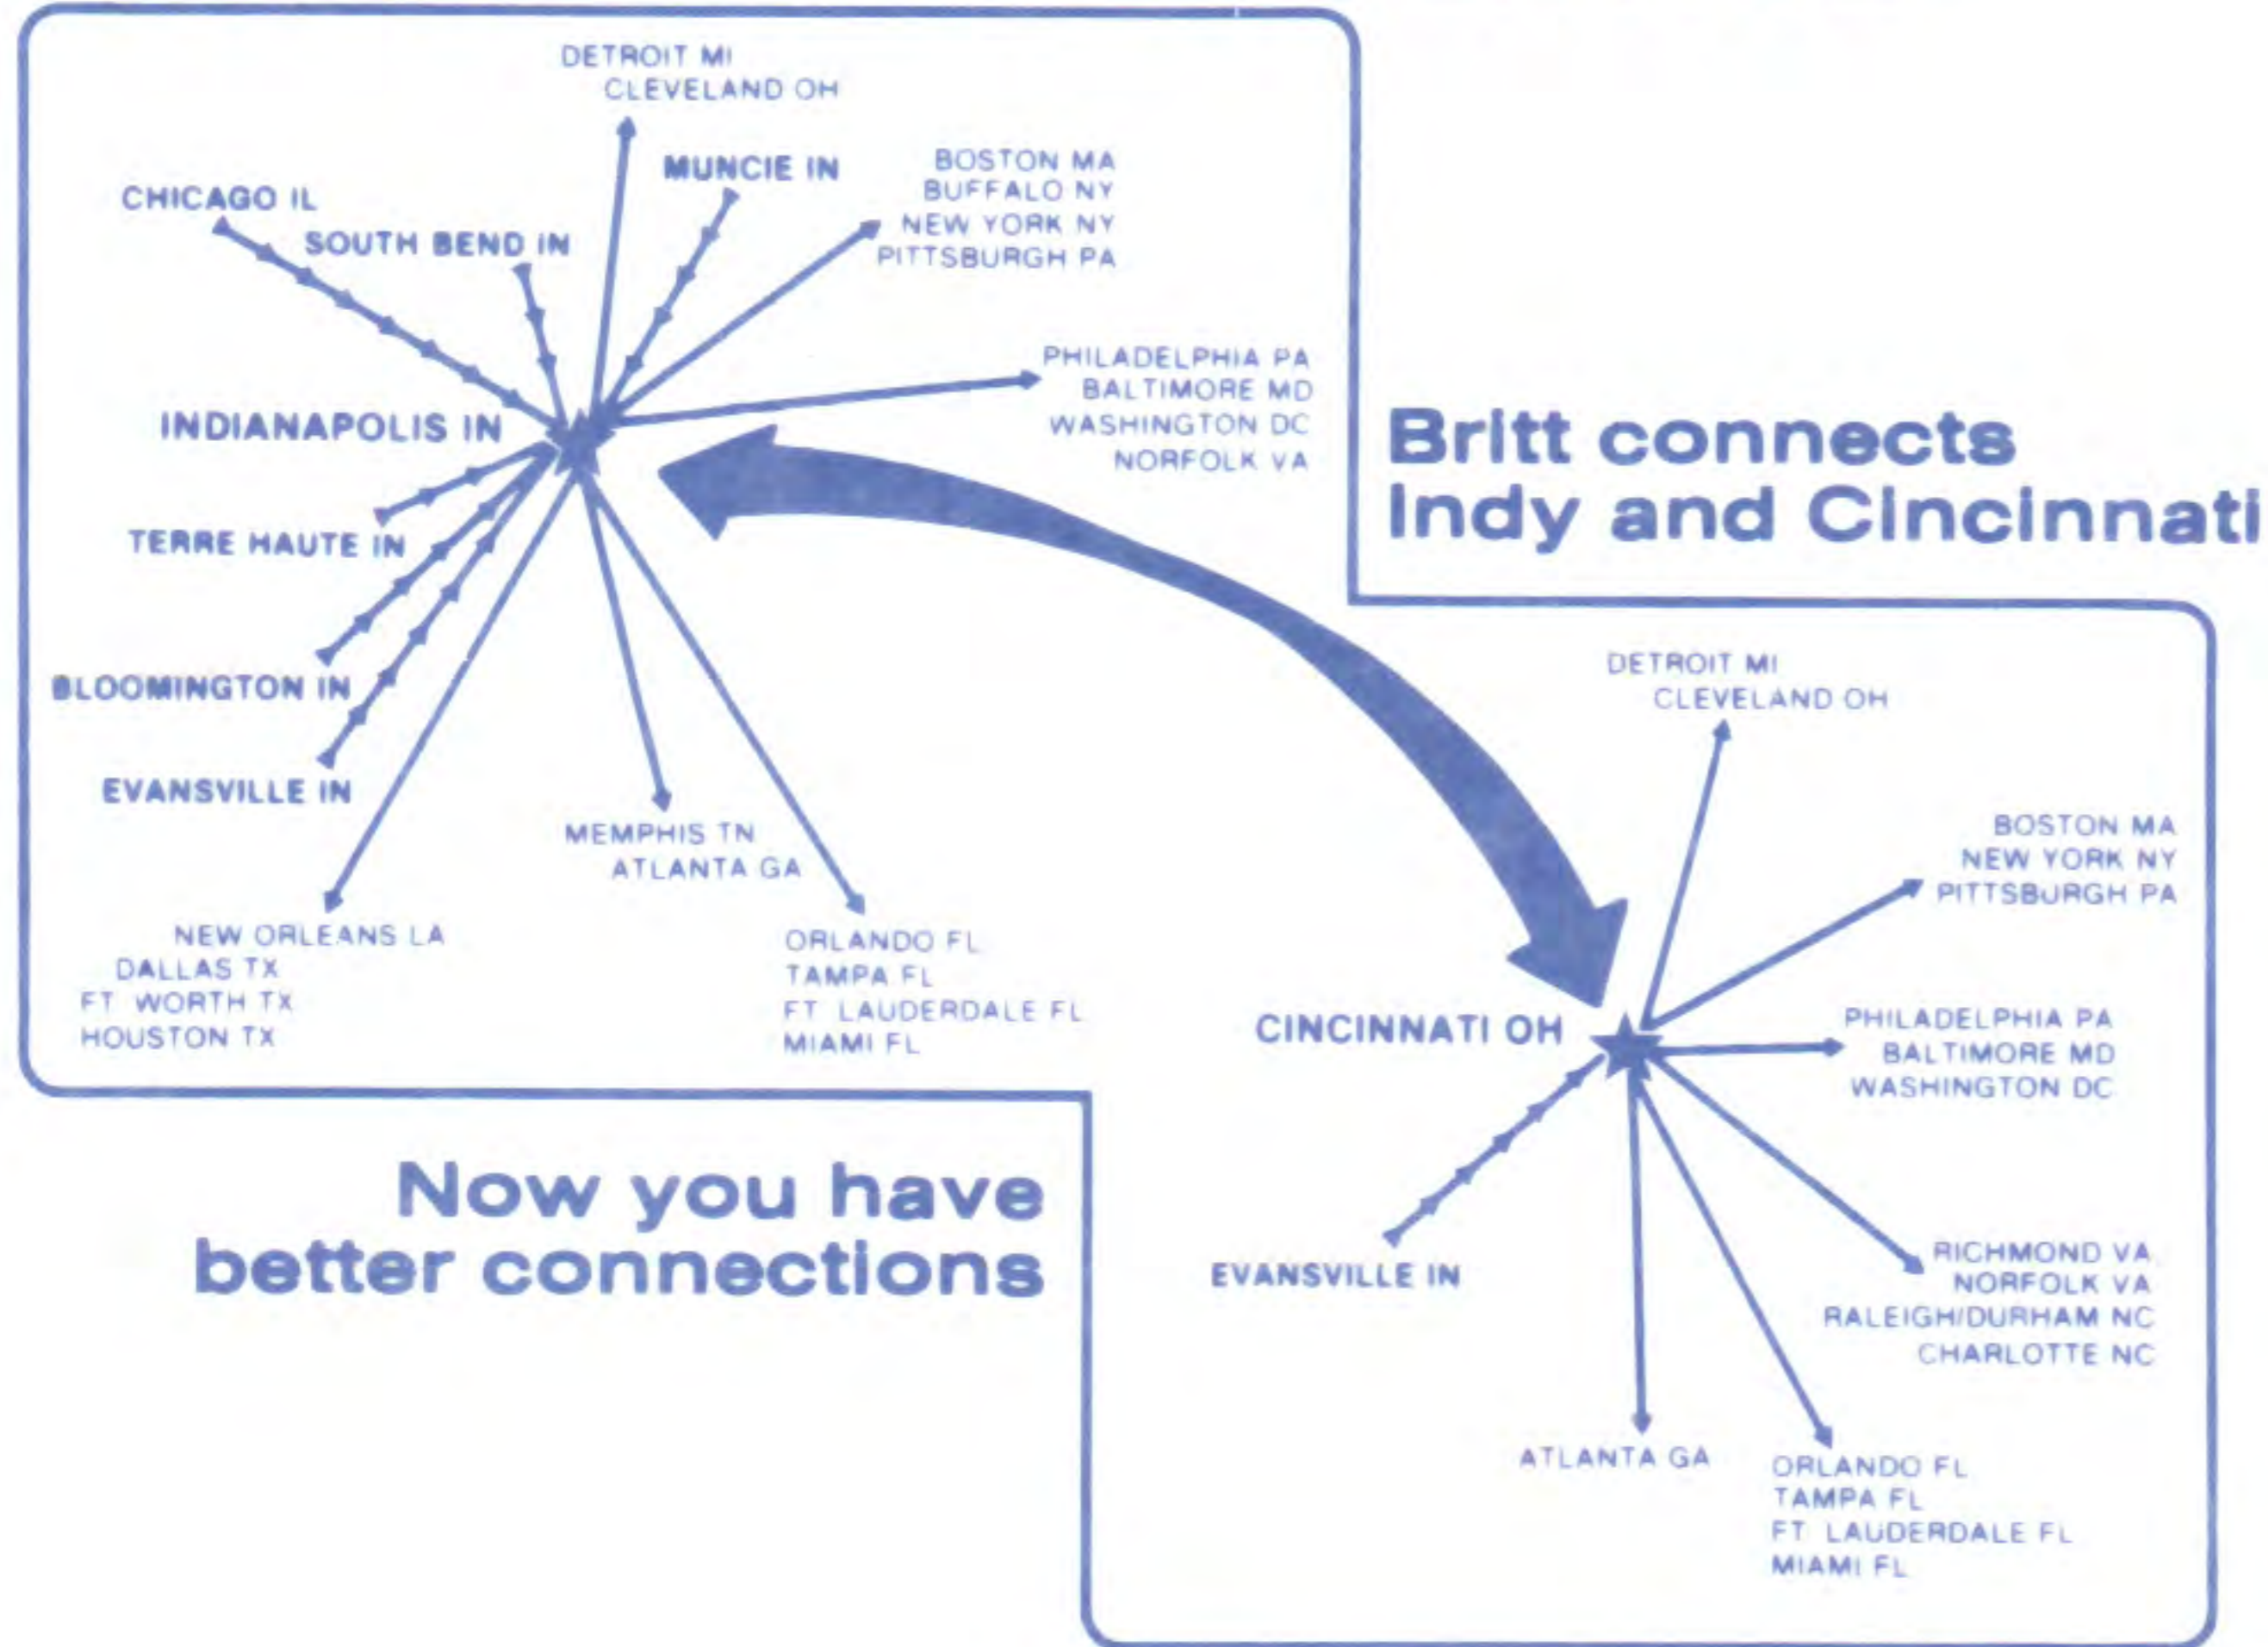

TWO **britt** HUBS JOIN FOR BETTER SERVICE