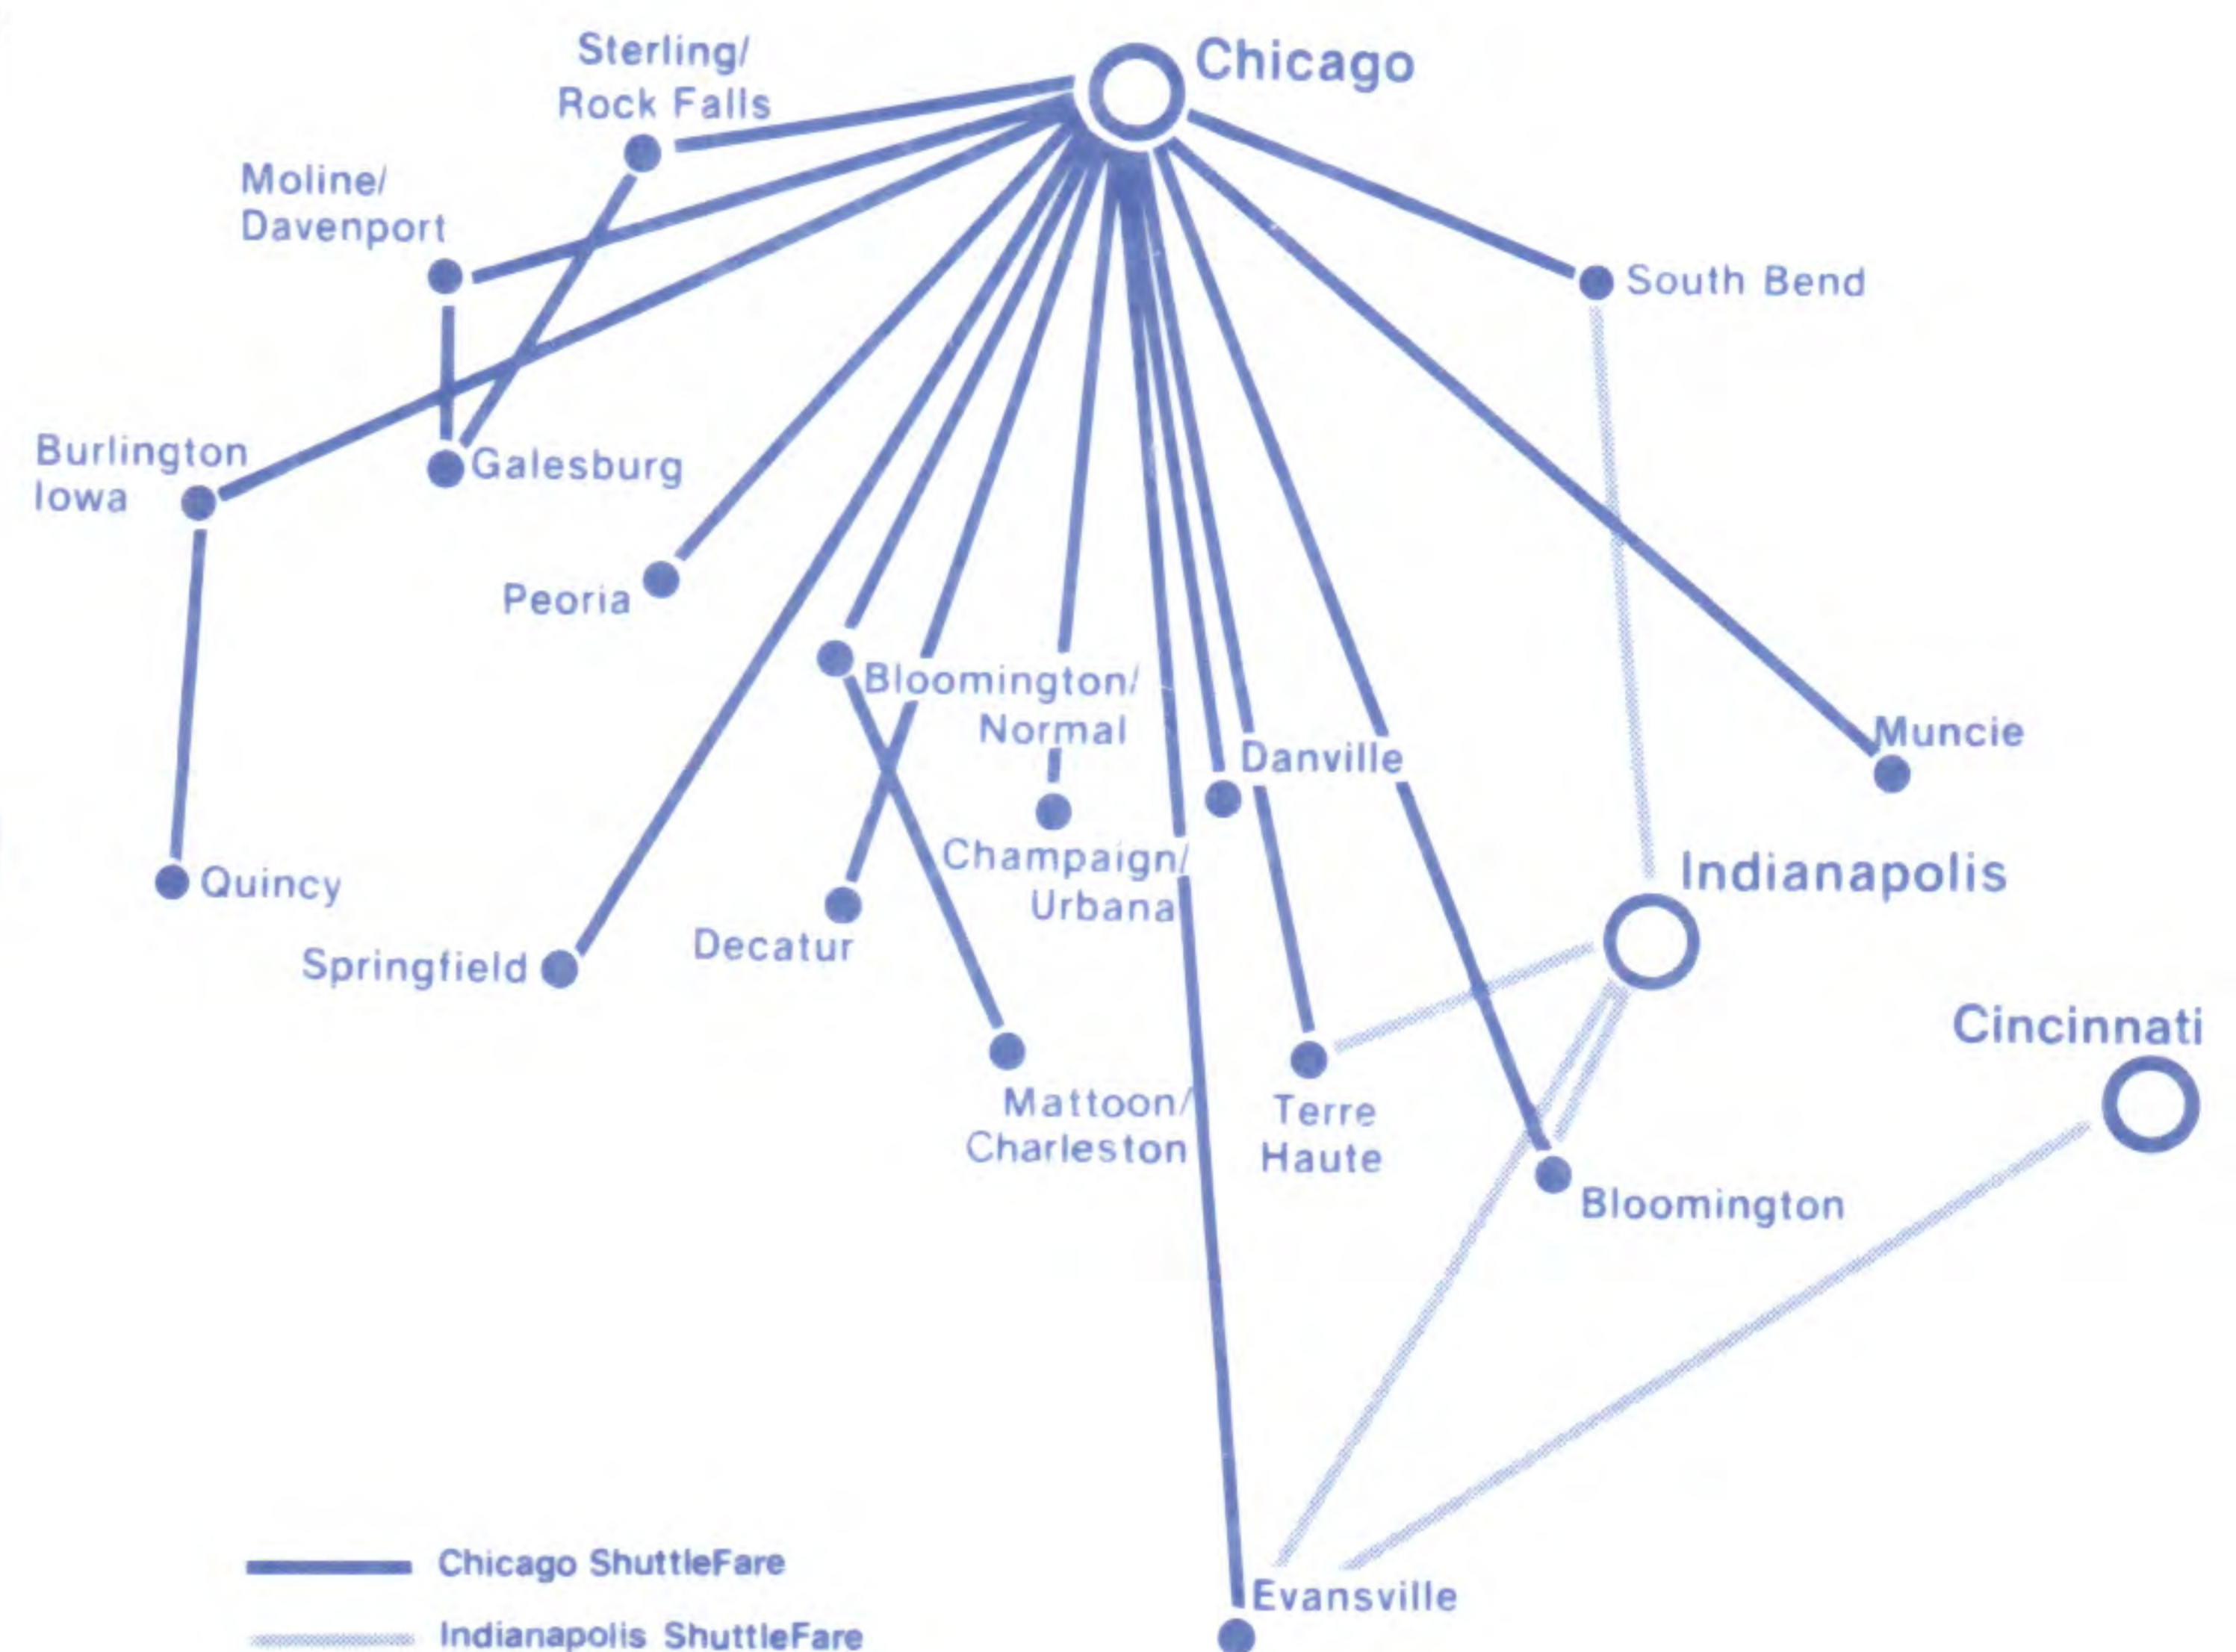

## Increased service for

BLOOMINGTON/NORMAL

and

BLOOMINGTON, IN

**BRITT AIRWAYS**

# SAVE MONEY ALL OVER THE MAP

with  
the low  
**Britt ShuttleFare™**

Save even more than Britt's regular low fares with the special Britt Shuttle Fare.

Unlike promotional fares, you don't have to purchase in advance or limit your length of stay. And every seat on every flight is available at this low, low fare to most of the 22 cities Britt Airways serves.