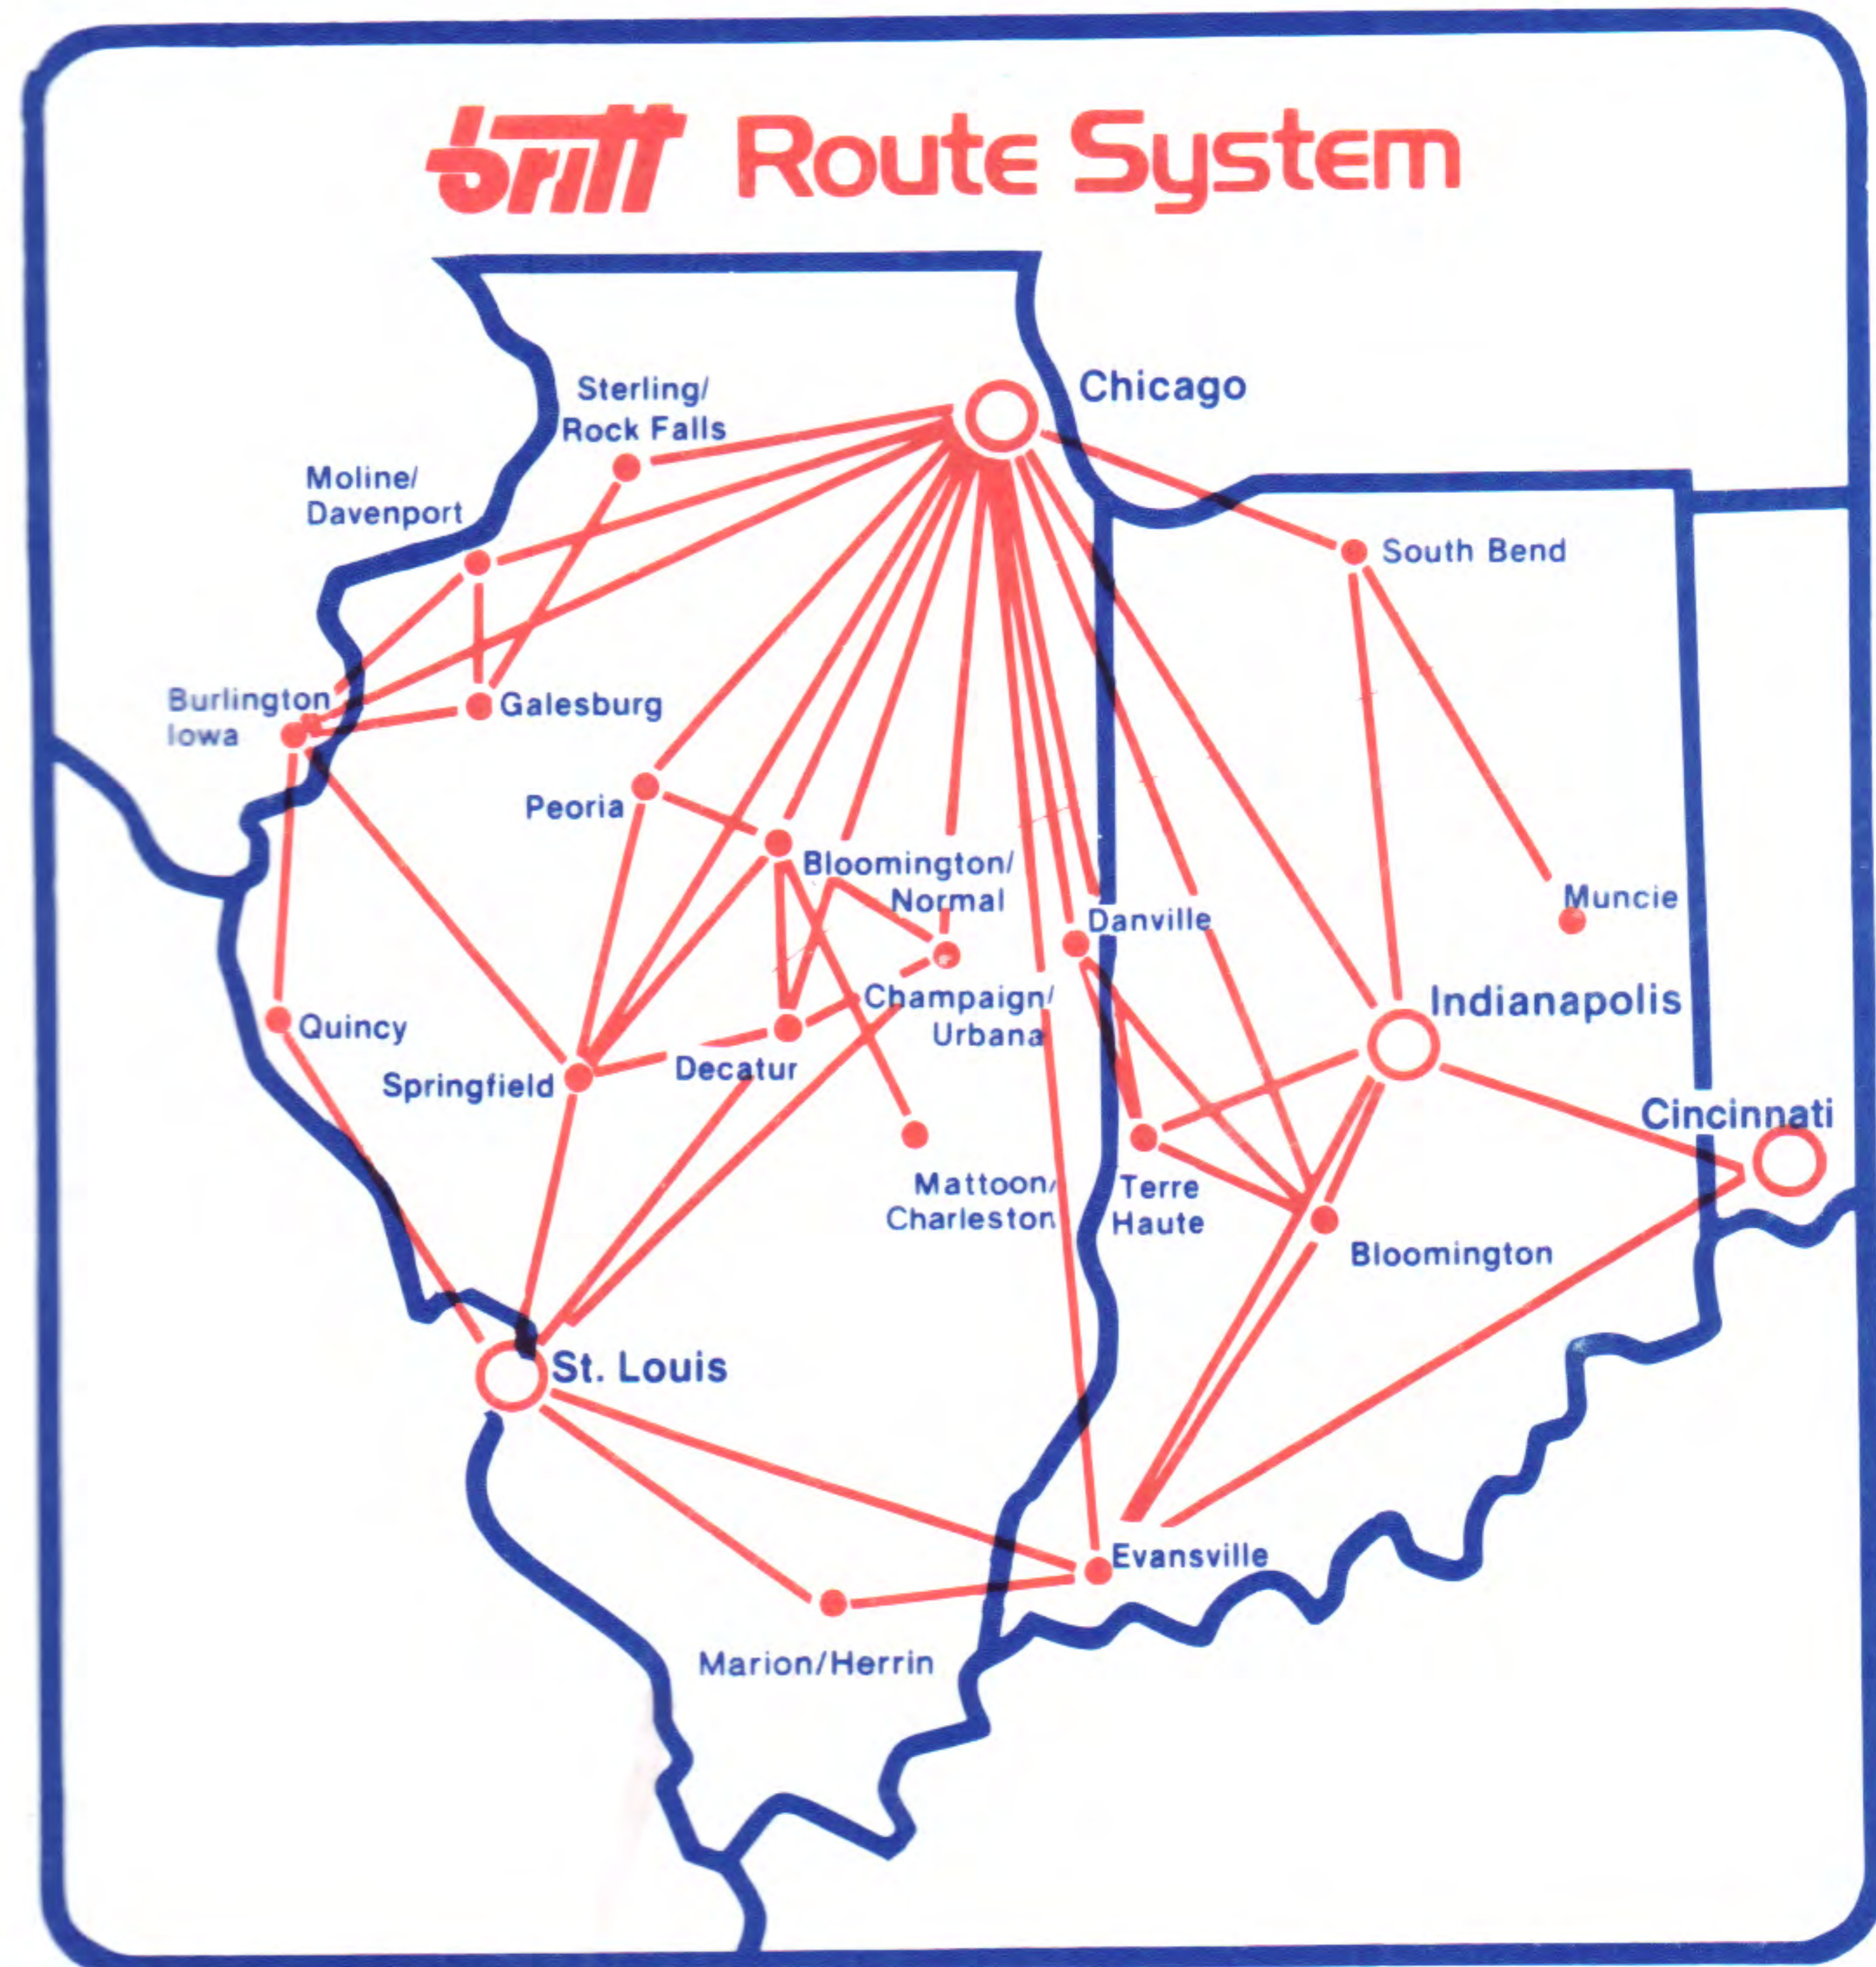

BRITT

BRITT AIRWAYS

SYSTEM TIMETABLE

EFFECTIVE SEPTEMBER 1, 1982

For RESERVATIONS Call Toll Free. . .

Nationwide Wats Line 1-800-428-3276

Illinois 1-800-322-9321

*Ohio, Indiana, Kentucky,
Michigan, Iowa, Missouri
and Tennessee*

For RESERVATIONS Call Toll Free. . . .

Nationwide Wats Line	1-800-428-3276
Illinois	1-800-322-9321
Ohio, Indiana, Kentucky, Michigan, Iowa, Missouri and Tennessee	1-800-447-8564

SCHEDULE HIGHLIGHTS

New Fairchild flights for

BLOOMINGTON, IN

SAVE MONEY ALL OVER THE MAP

with
the low
Britt ShuttleFare™

Save even more than Britt's regular low fares with the special Britt Shuttle Fare.

Unlike promotional fares, you don't have to purchase in advance or limit your length of stay. And every seat on every flight is available at this low, low fare to most of the 22 cities Britt Airways serves.