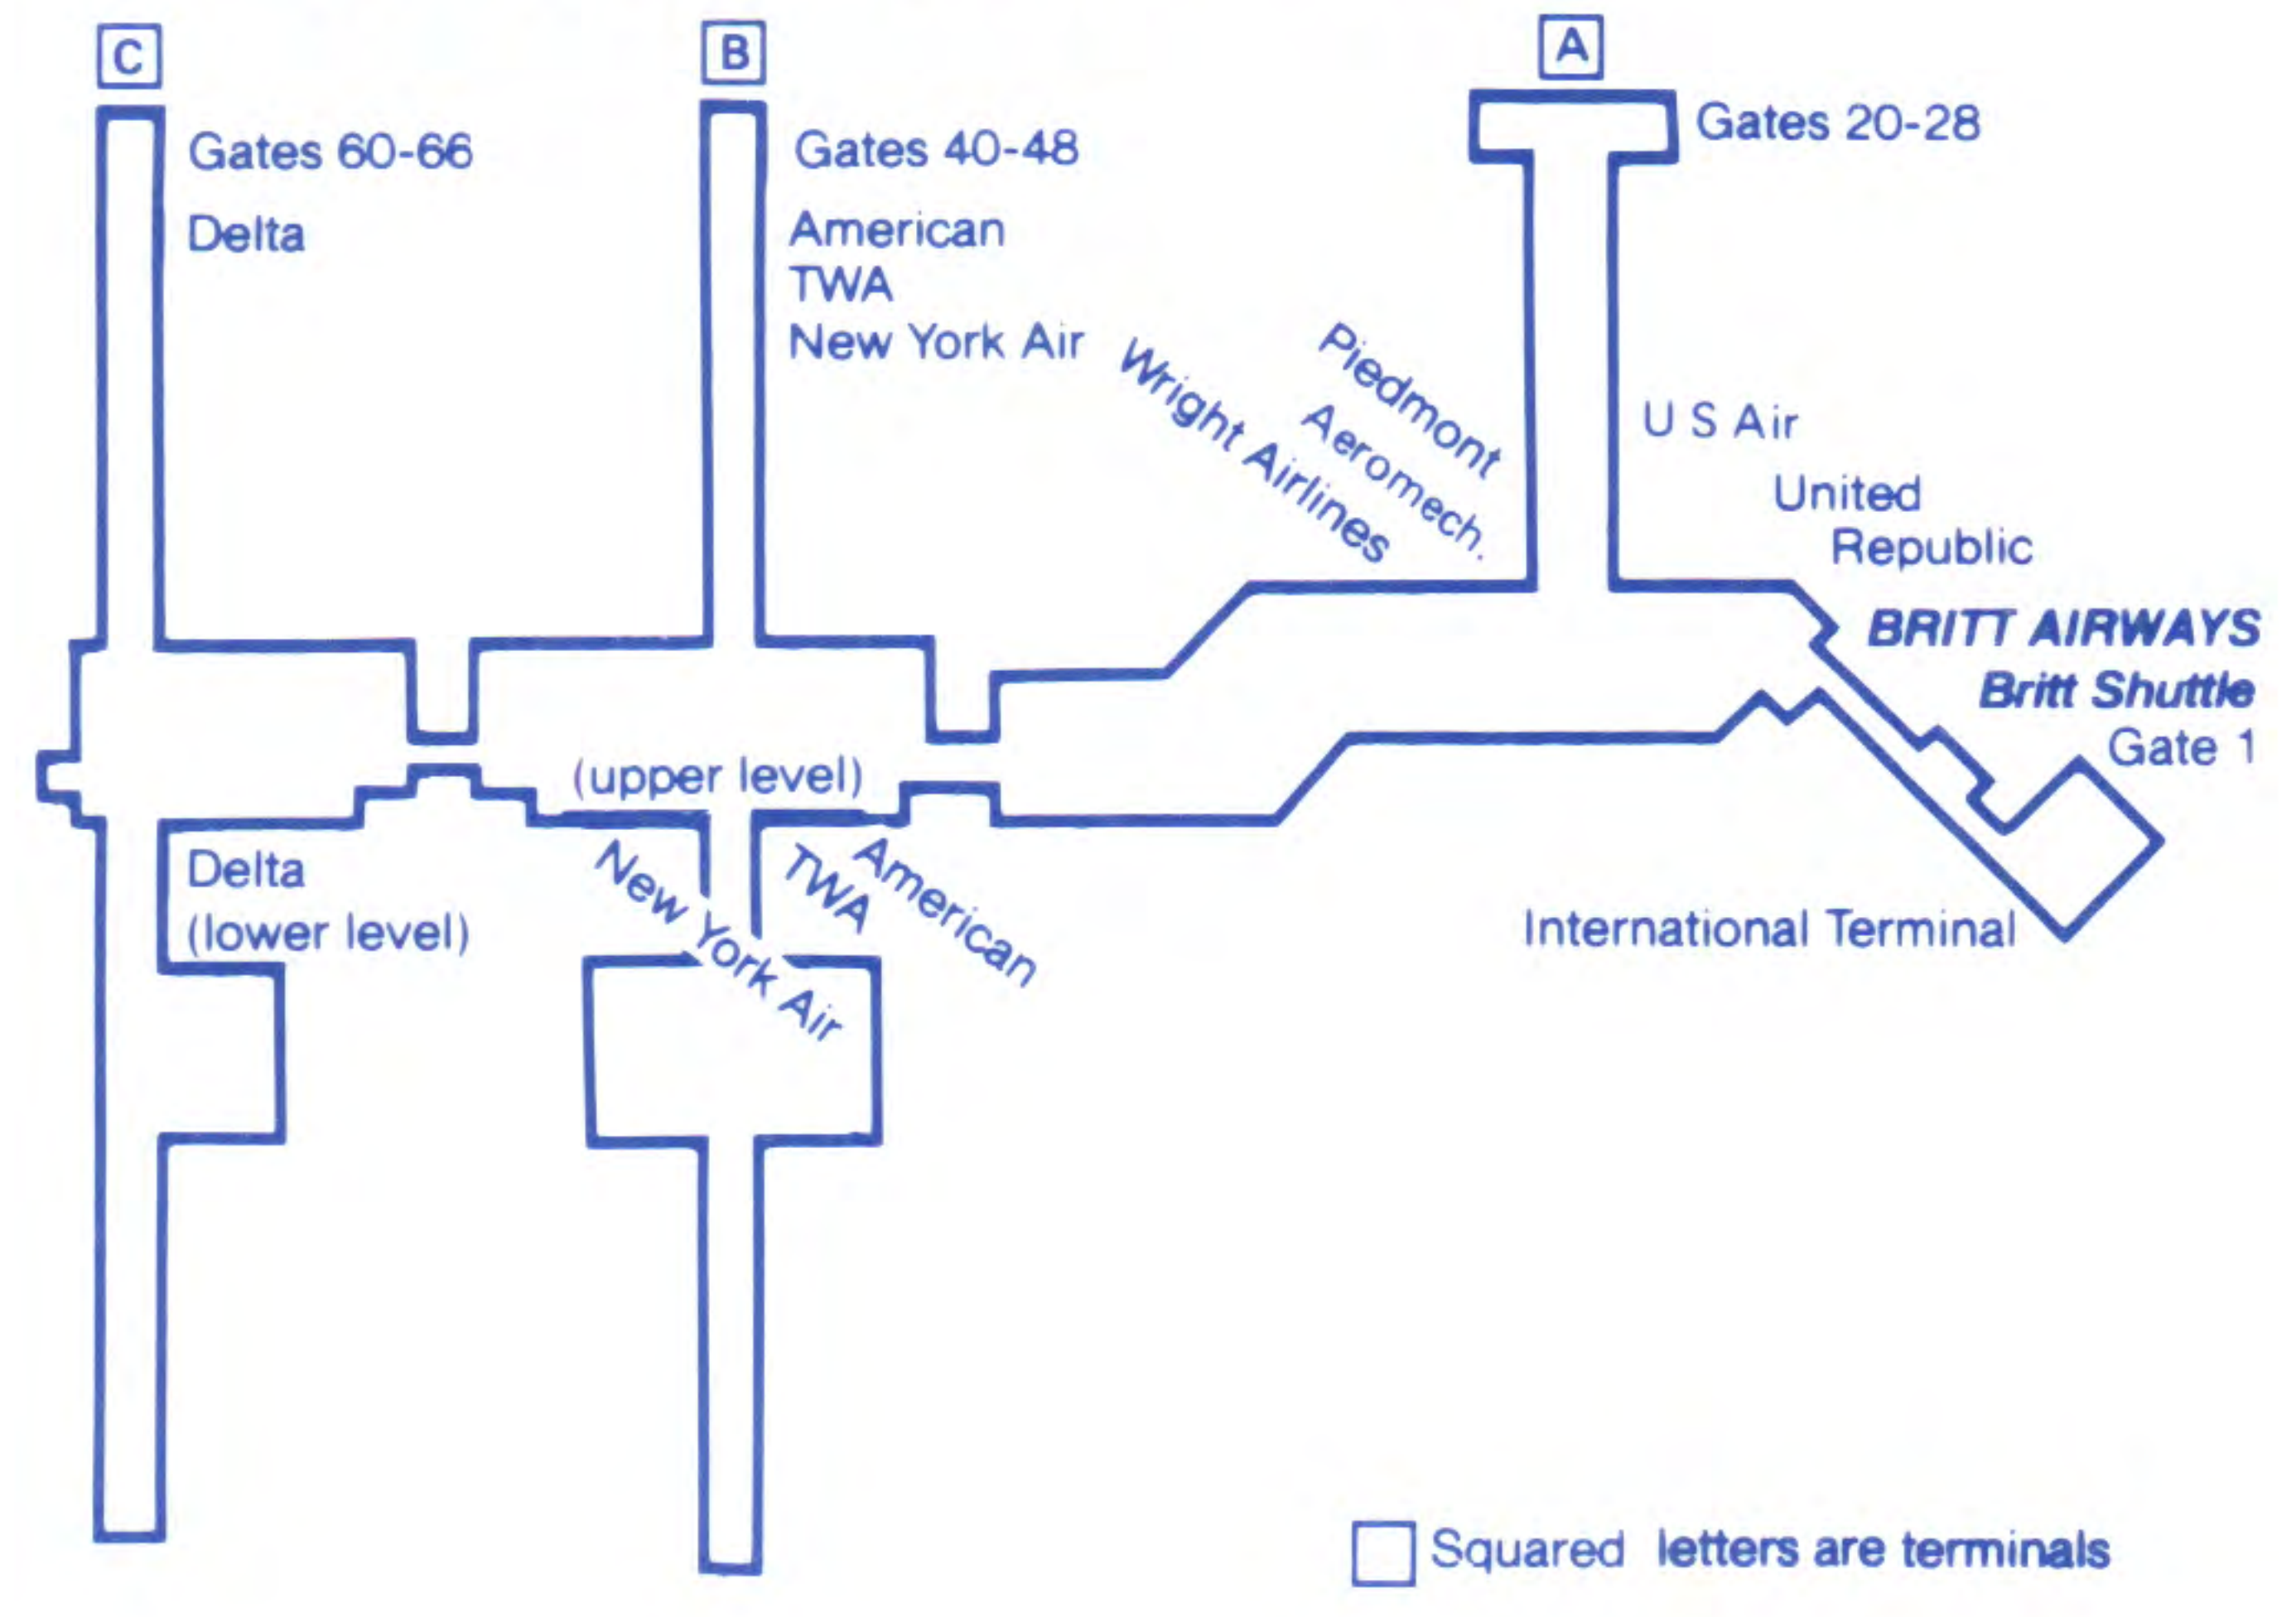

GREATER CINCINNATI INTERNATIONAL