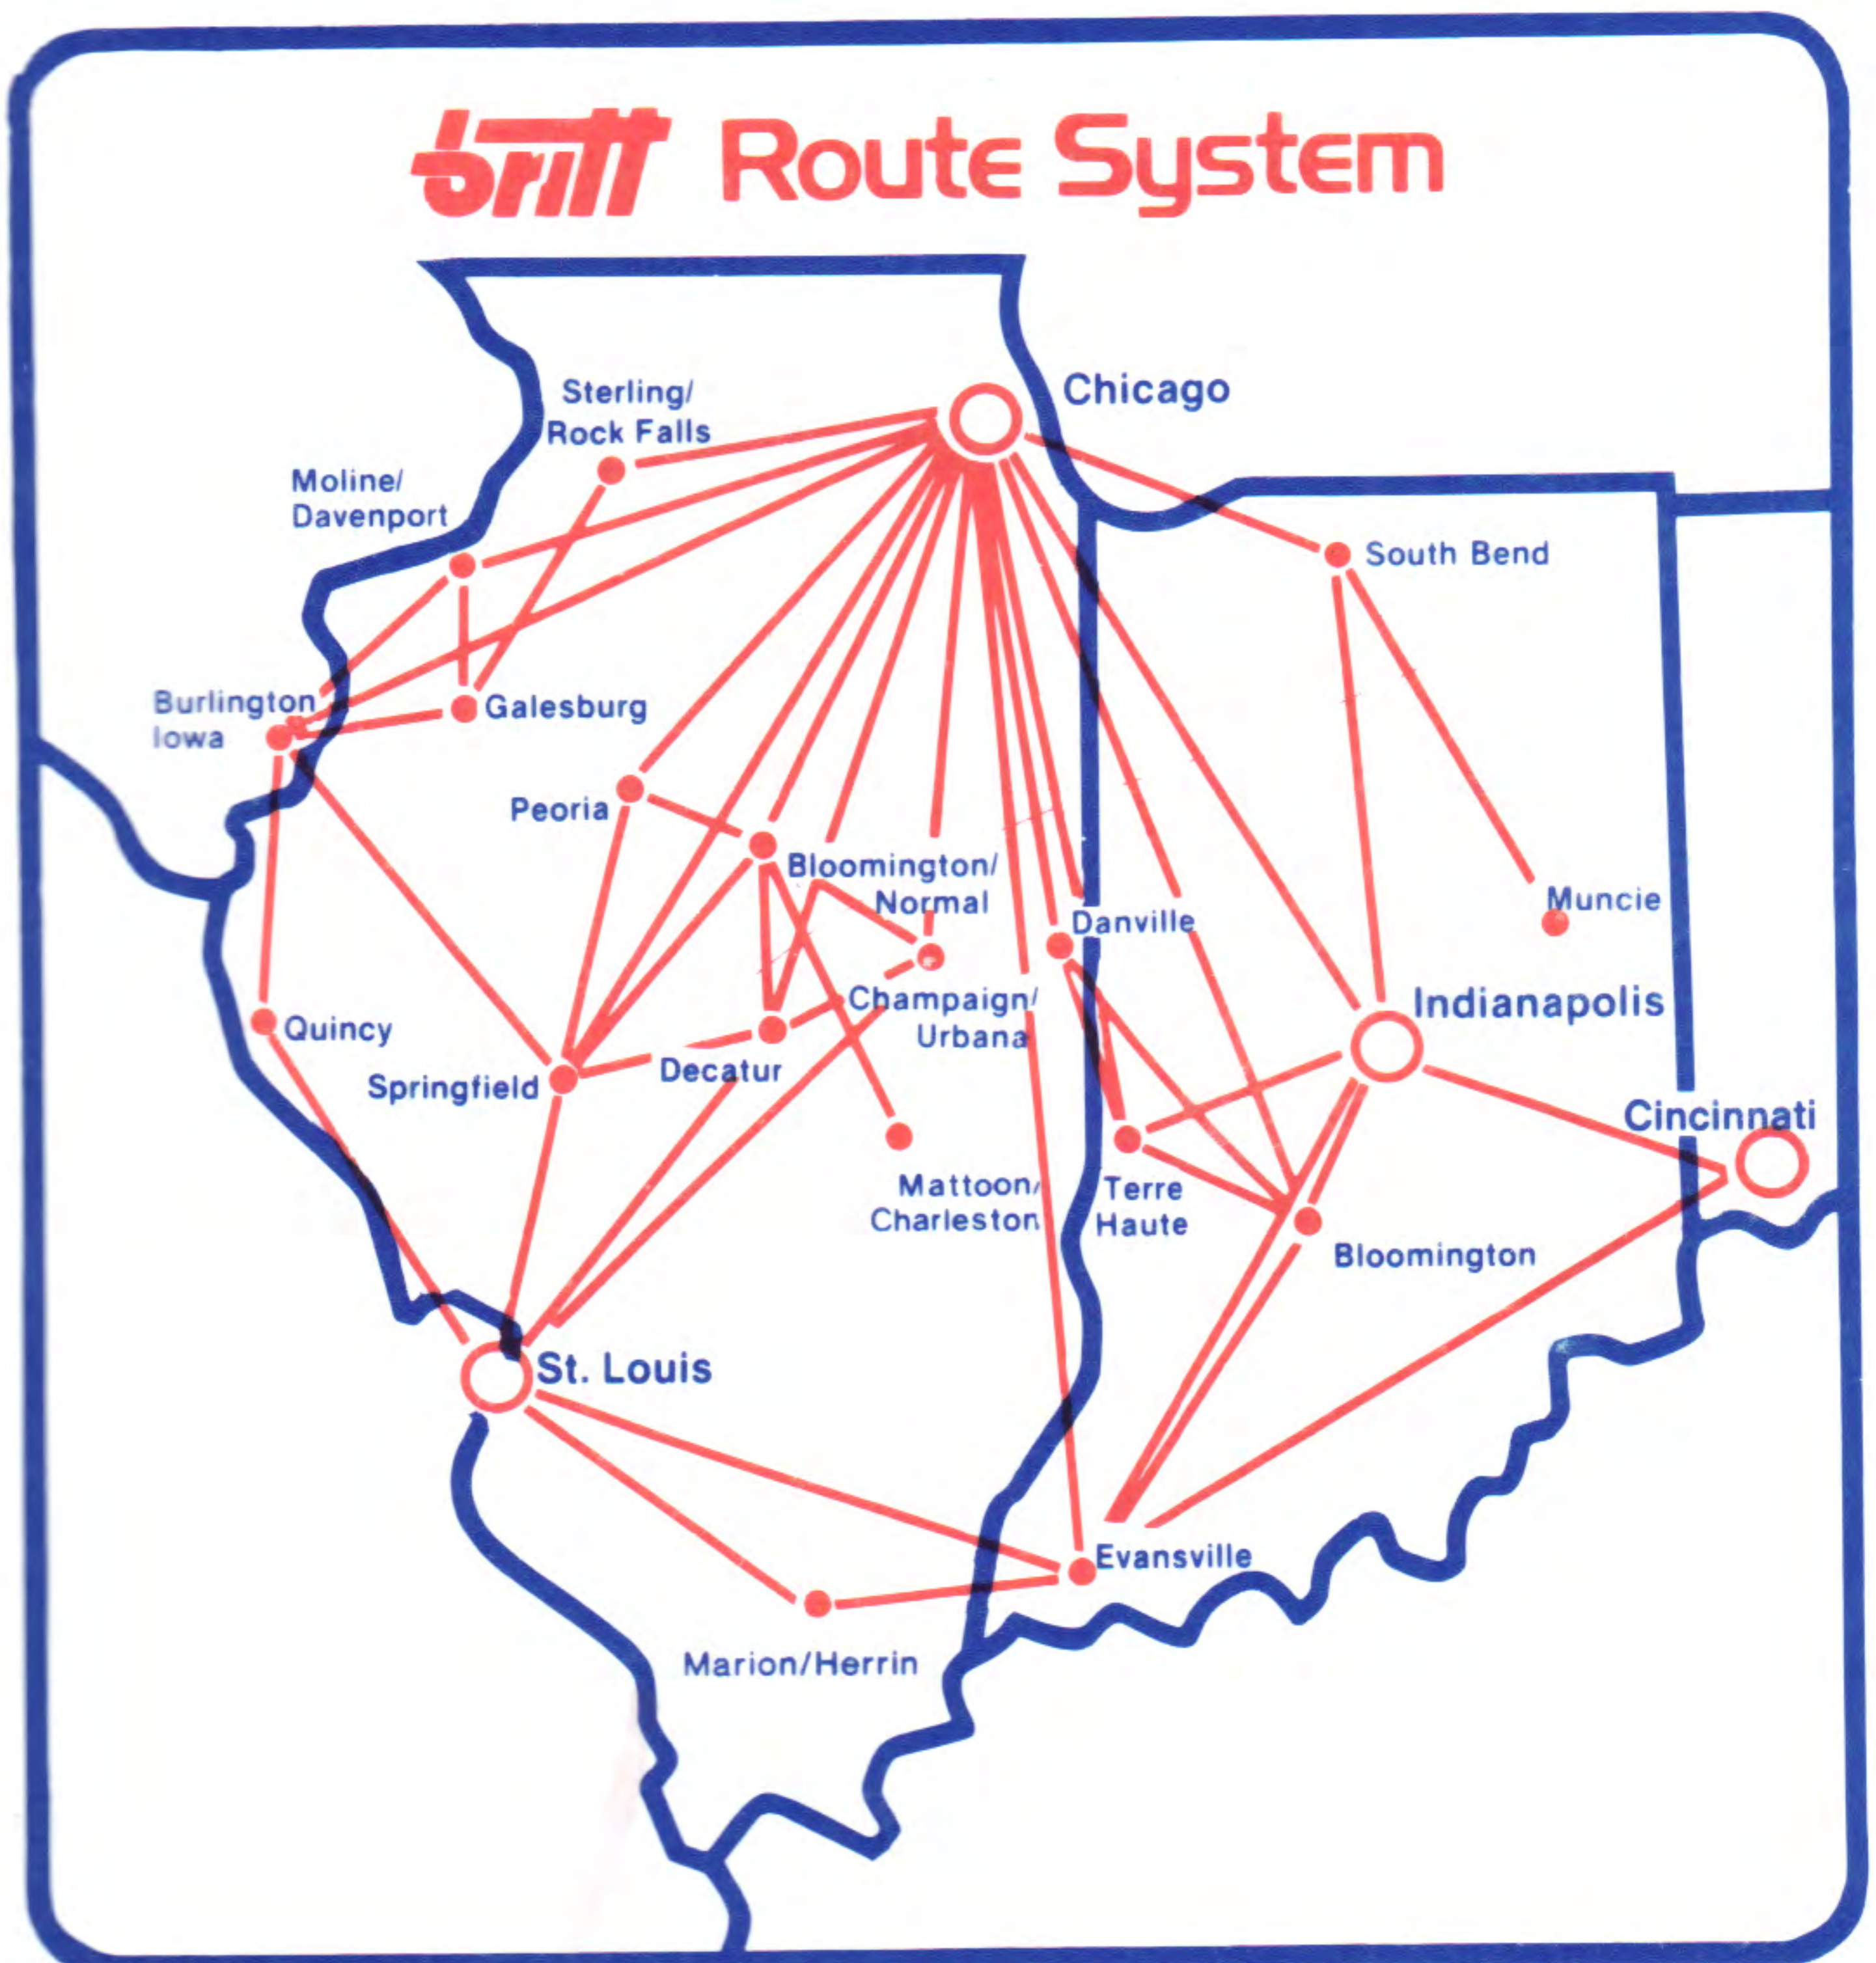

BRITT

BRITT AIRWAYS

SYSTEM TIMETABLE

EFFECTIVE SEPTEMBER 1, 1982

For RESERVATIONS Call Toll Free. . .

Nationwide Wats Line 1-800-428-3276

Illinois 1-800-322-9321

*Ohio, Indiana, Kentucky,
Michigan, Iowa, Missouri
and Tennessee*

For RESERVATIONS Call Toll Free. . . .

Nationwide Wats Line	1-800-428-3276
Illinois	1-800-322-9321
Ohio, Indiana, Kentucky, Michigan, Iowa, Missouri and Tennessee	1-800-447-8564

SCHEDULE HIGHLIGHTS

New Fairchild flights for

BLOOMINGTON, IN

SAVE MONEY ALL OVER THE MAP

with
the low
Britt ShuttleFare™

Save even more than Britt's regular low fares with the special Britt Shuttle Fare.

Unlike promotional fares, you don't have to purchase in advance or limit your length of stay. And every seat on every flight is available at this low, low fare to most of the 22 cities Britt Airways serves.