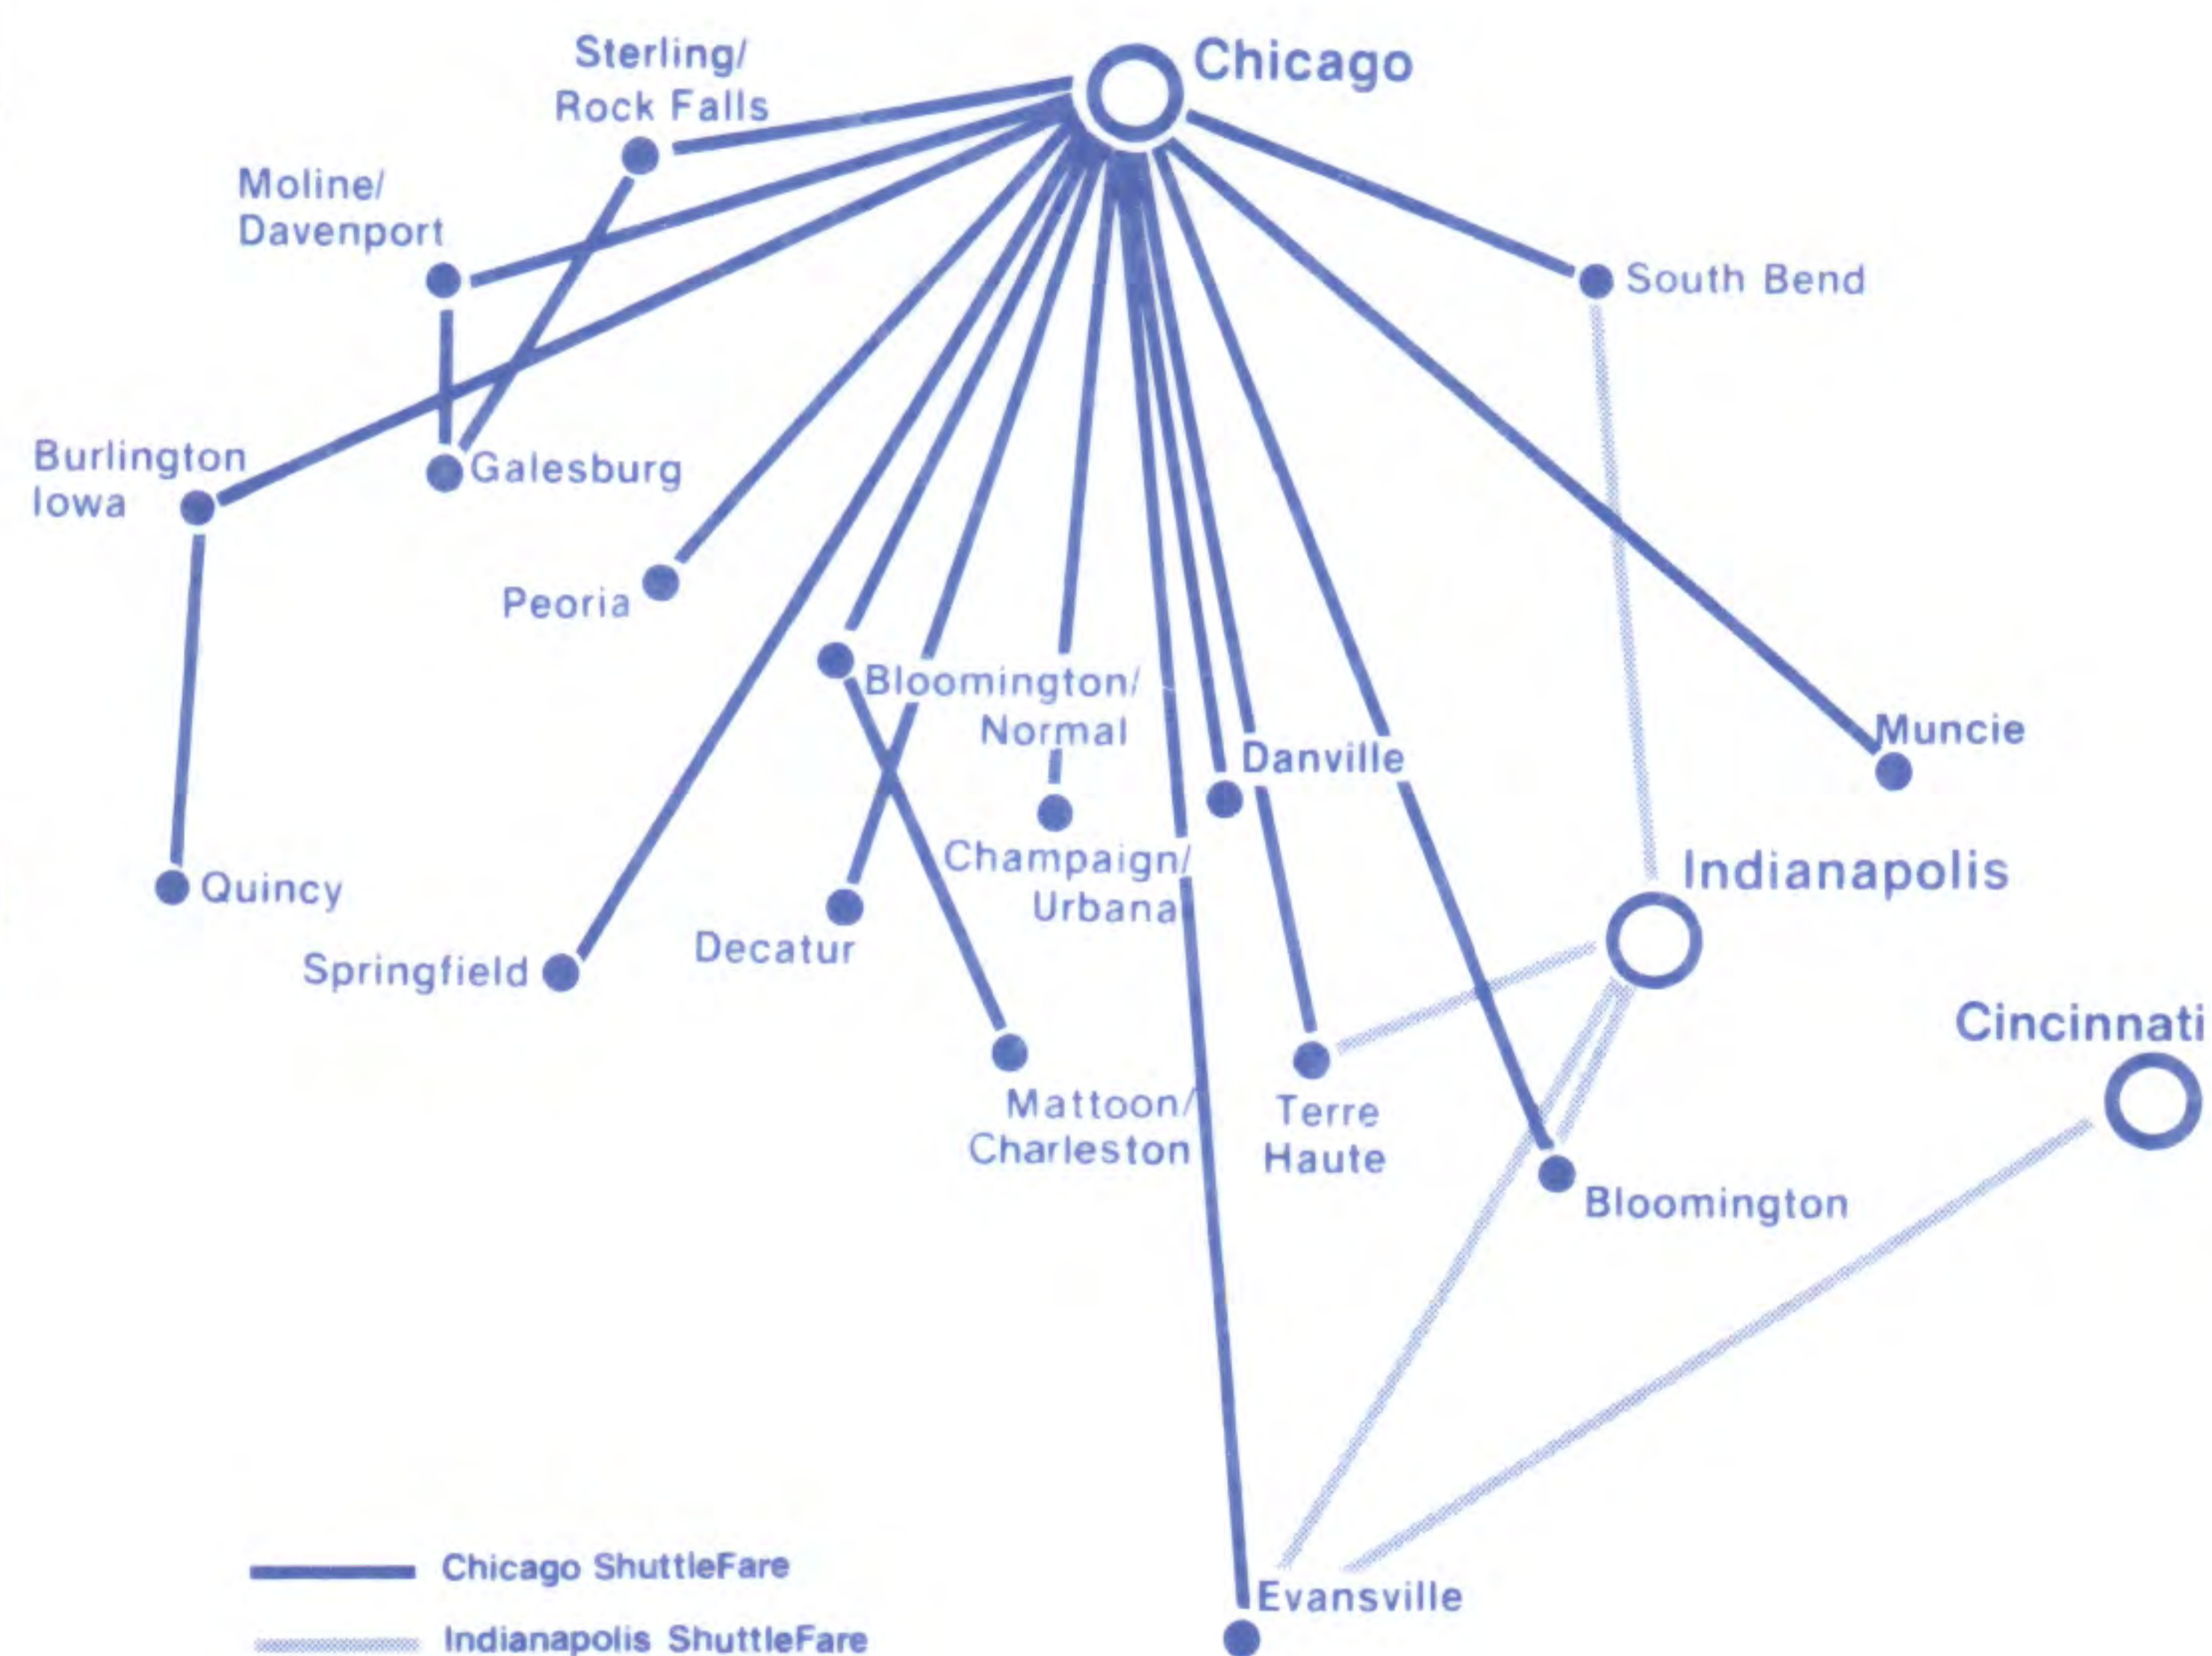

For RESERVATIONS Call Toll Free. . . .

Nationwide Wats Line	1-800-428-3276
Illinois	1-800-322-9321
Ohio, Indiana, Kentucky, Michigan, Iowa, Missouri and Tennessee	1-800-447-8564

SCHEDULE HIGHLIGHTS

New Fairchild flights for

BLOOMINGTON/NORMAL

CHAMPAIGN/URBANA

DECATUR

and

SPRINGFIELD

Increased service for

BLOOMINGTON/NORMAL

and

BLOOMINGTON, IN

SAVE MONEY ALL OVER THE MAP

with
the low
Britt ShuttleFare™

Save even more than Britt's regular low fares with the special Britt Shuttle Fare.

Unlike promotional fares, you don't have to purchase in advance or limit your length of stay. And every seat on every flight is available at this low, low fare to most of the 22 cities Britt Airways serves.