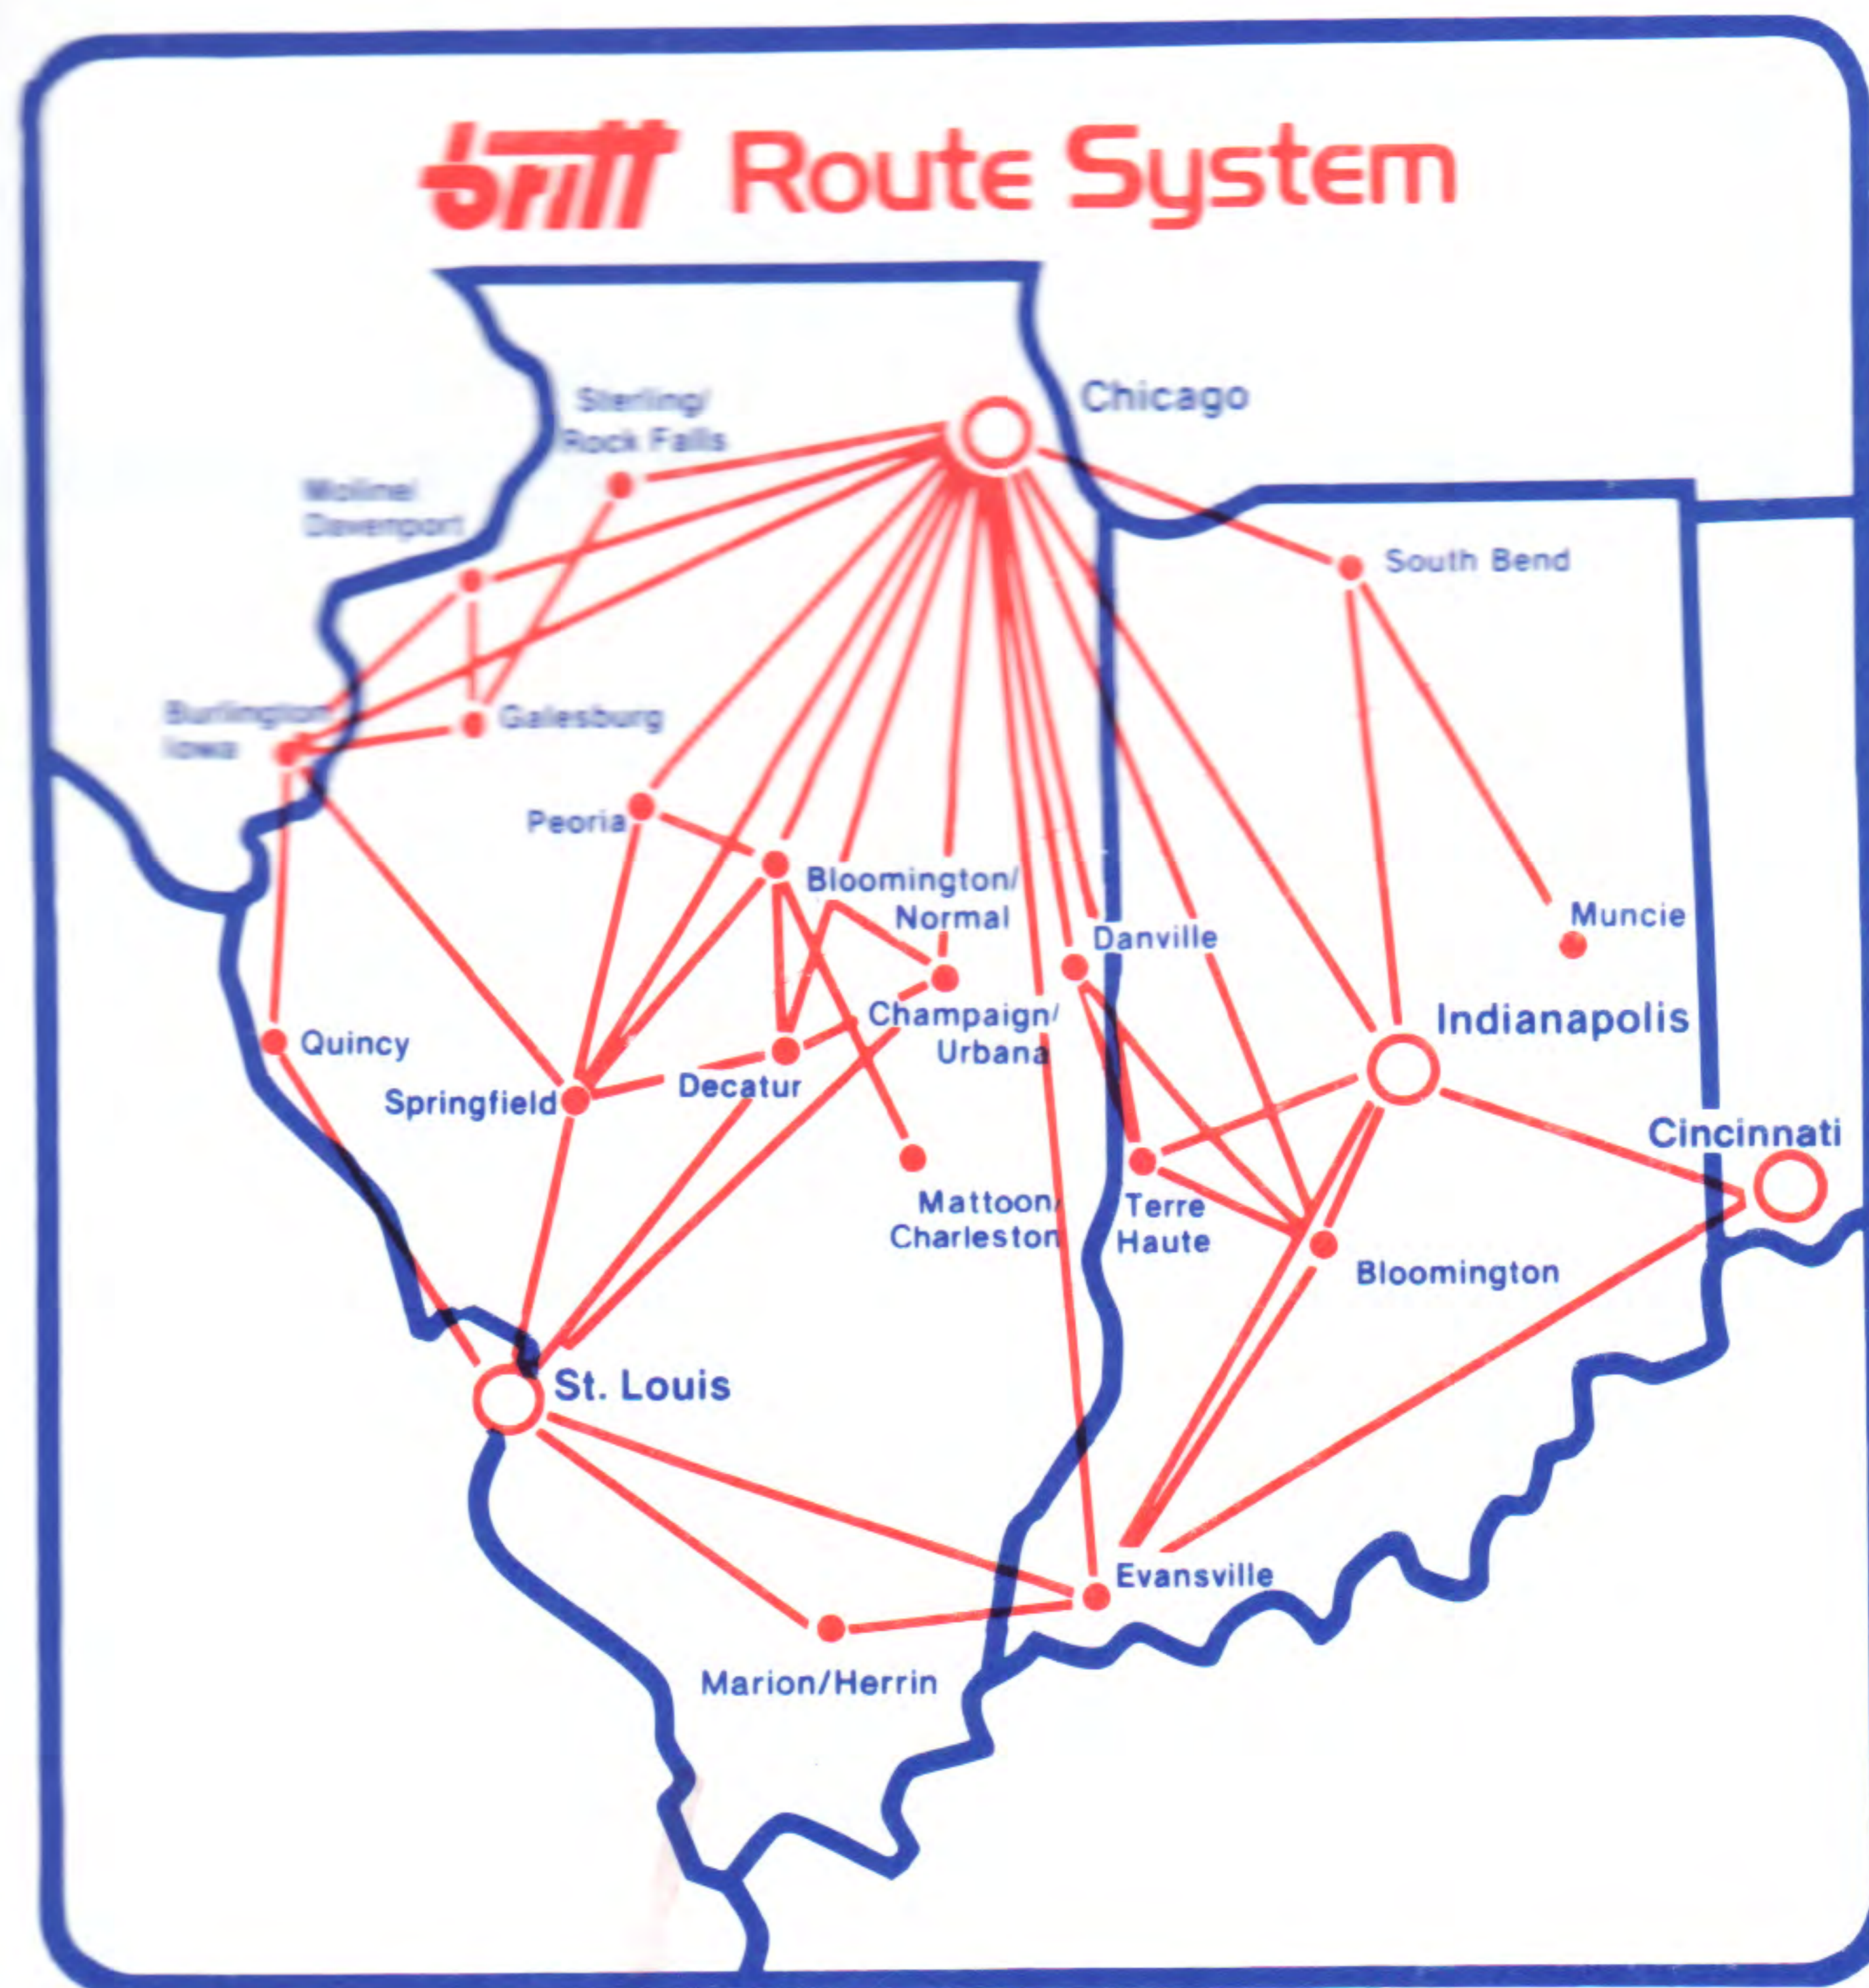

## BRITT AIRWAYS

SYSTEM TIMETABLE

EFFECTIVE SEPTEMBER 15, 1982

*For RESERVATIONS Call Toll Free. . . .*

*Nationwide Wats Line 1-800-428-3276*

*Illinois 1-800-322-9321*

*Ohio, Indiana, Kentucky,  
Michigan, Iowa, Missouri  
and Tennessee*

## BRITT AIRWAYS

SYSTEM TIMETABLE

EFFECTIVE SEPTEMBER 15, 1982

For RESERVATIONS Call Toll Free. . .

Nationwide Wats Line	1-800-428-3276
Illinois	1-800-322-9321
Ohio, Indiana, Kentucky, Michigan, Iowa, Missouri and Tennessee	1-800-447-8564

# SAVE MONEY ALL OVER THE MAP

with  
the low  
**Britt ShuttleFare™**

Save even more than Britt's regular low fares with the special Britt Shuttle Fare.

Unlike promotional fares, you don't have to purchase in advance or limit your length of stay. And every seat on every flight is available at this low, low fare to most of the 22 cities Britt Airways serves.