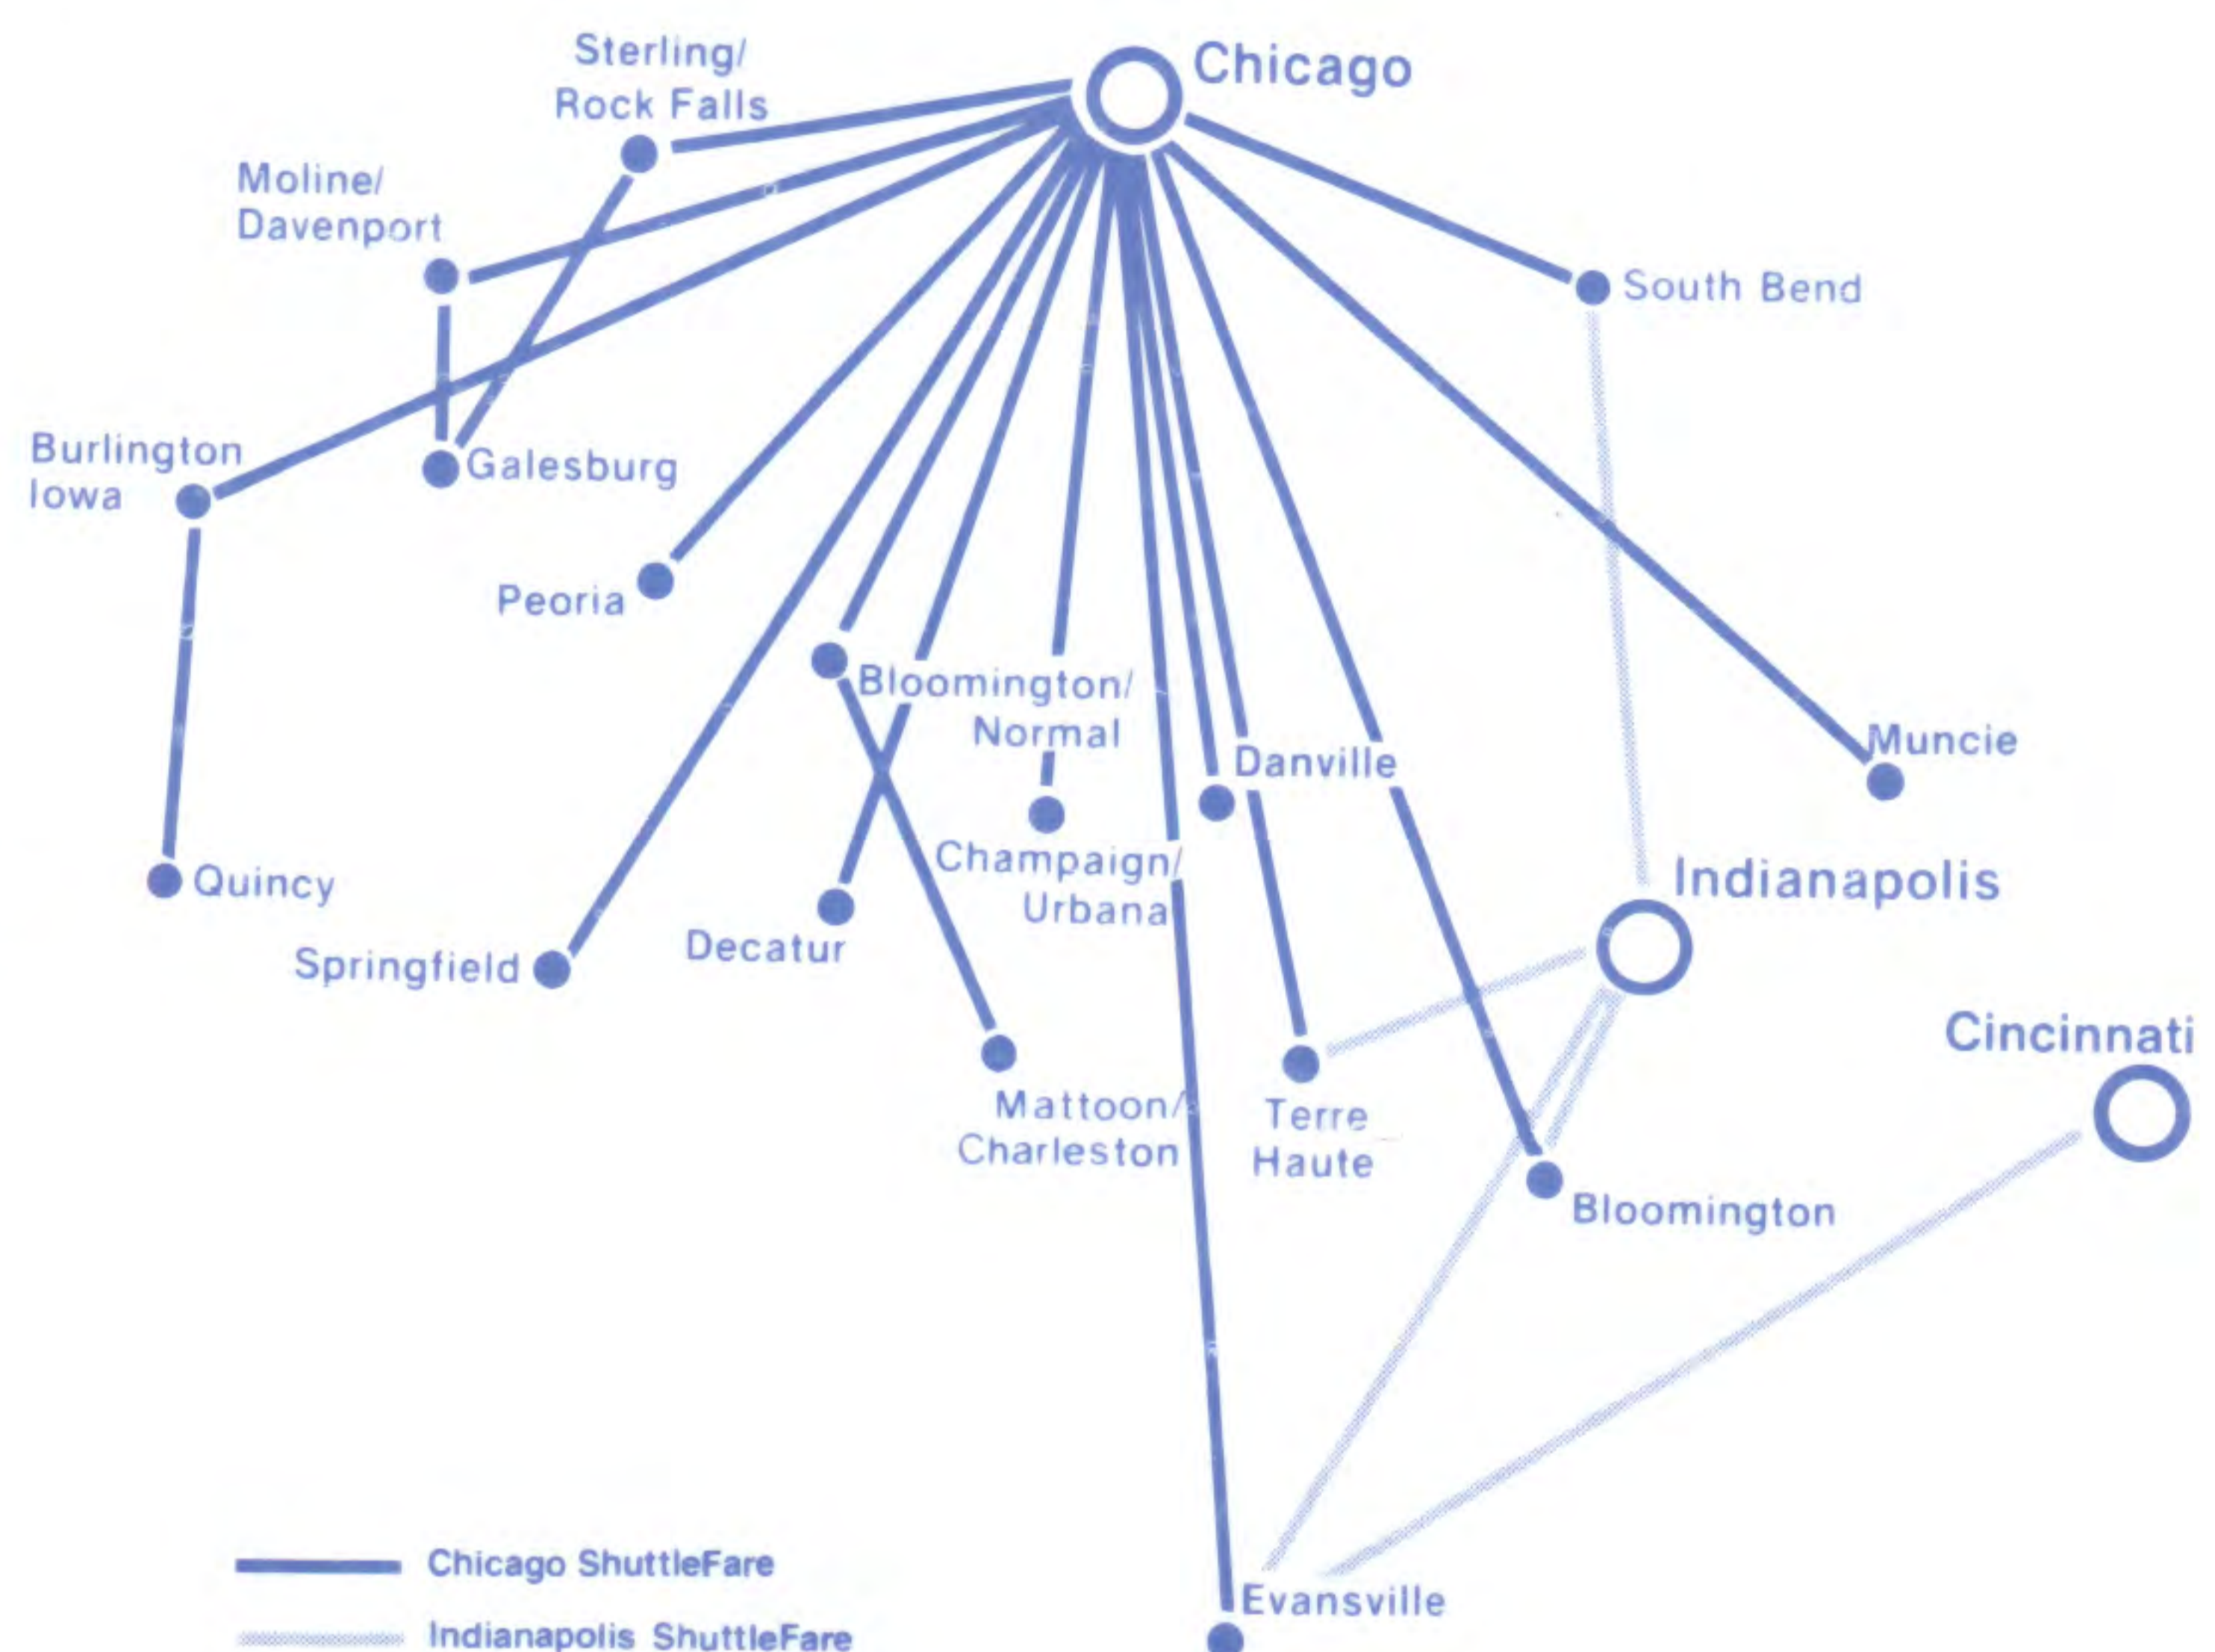

## BRITT AIRWAYS

SYSTEM TIMETABLE

EFFECTIVE SEPTEMBER 15, 1982

For RESERVATIONS Call Toll Free. . .

Nationwide Wats Line	1-800-428-3276
Illinois	1-800-322-9321
Ohio, Indiana, Kentucky, Michigan, Iowa, Missouri and Tennessee	1-800-447-8564

Thank you,

**Britt** *airways*

BRITT AIRWAYS

**Britt Bundle**

**FAST PARCEL  
SERVICE**

Business today runs on a fast track. Deadlines are tight, and they cannot be missed. Britt's reliable BRITT BUNDLE will whisk your rush material to its destination city anywhere in the Britt Shuttle System plus many other cities within hours, usually within the same day. And that beats expressing your rush work. Count on the Britt Bundle to rush reports, videotapes, films, blue prints, computer tapes, replacement parts, and other rush jobs. Certain restrictions apply. Call Britt Air Freight for details.

The Shuttle

**Britt** *airways*

© Copyright 1982 Britt Airways

# SAVE MONEY ALL OVER THE MAP

with  
the low  
**Britt ShuttleFare™**

Save even more than Britt's regular low fares with the special Britt Shuttle Fare.

Unlike promotional fares, you don't have to purchase in advance or limit your length of stay. And every seat on every flight is available at this low, low fare to most of the 22 cities Britt Airways serves.