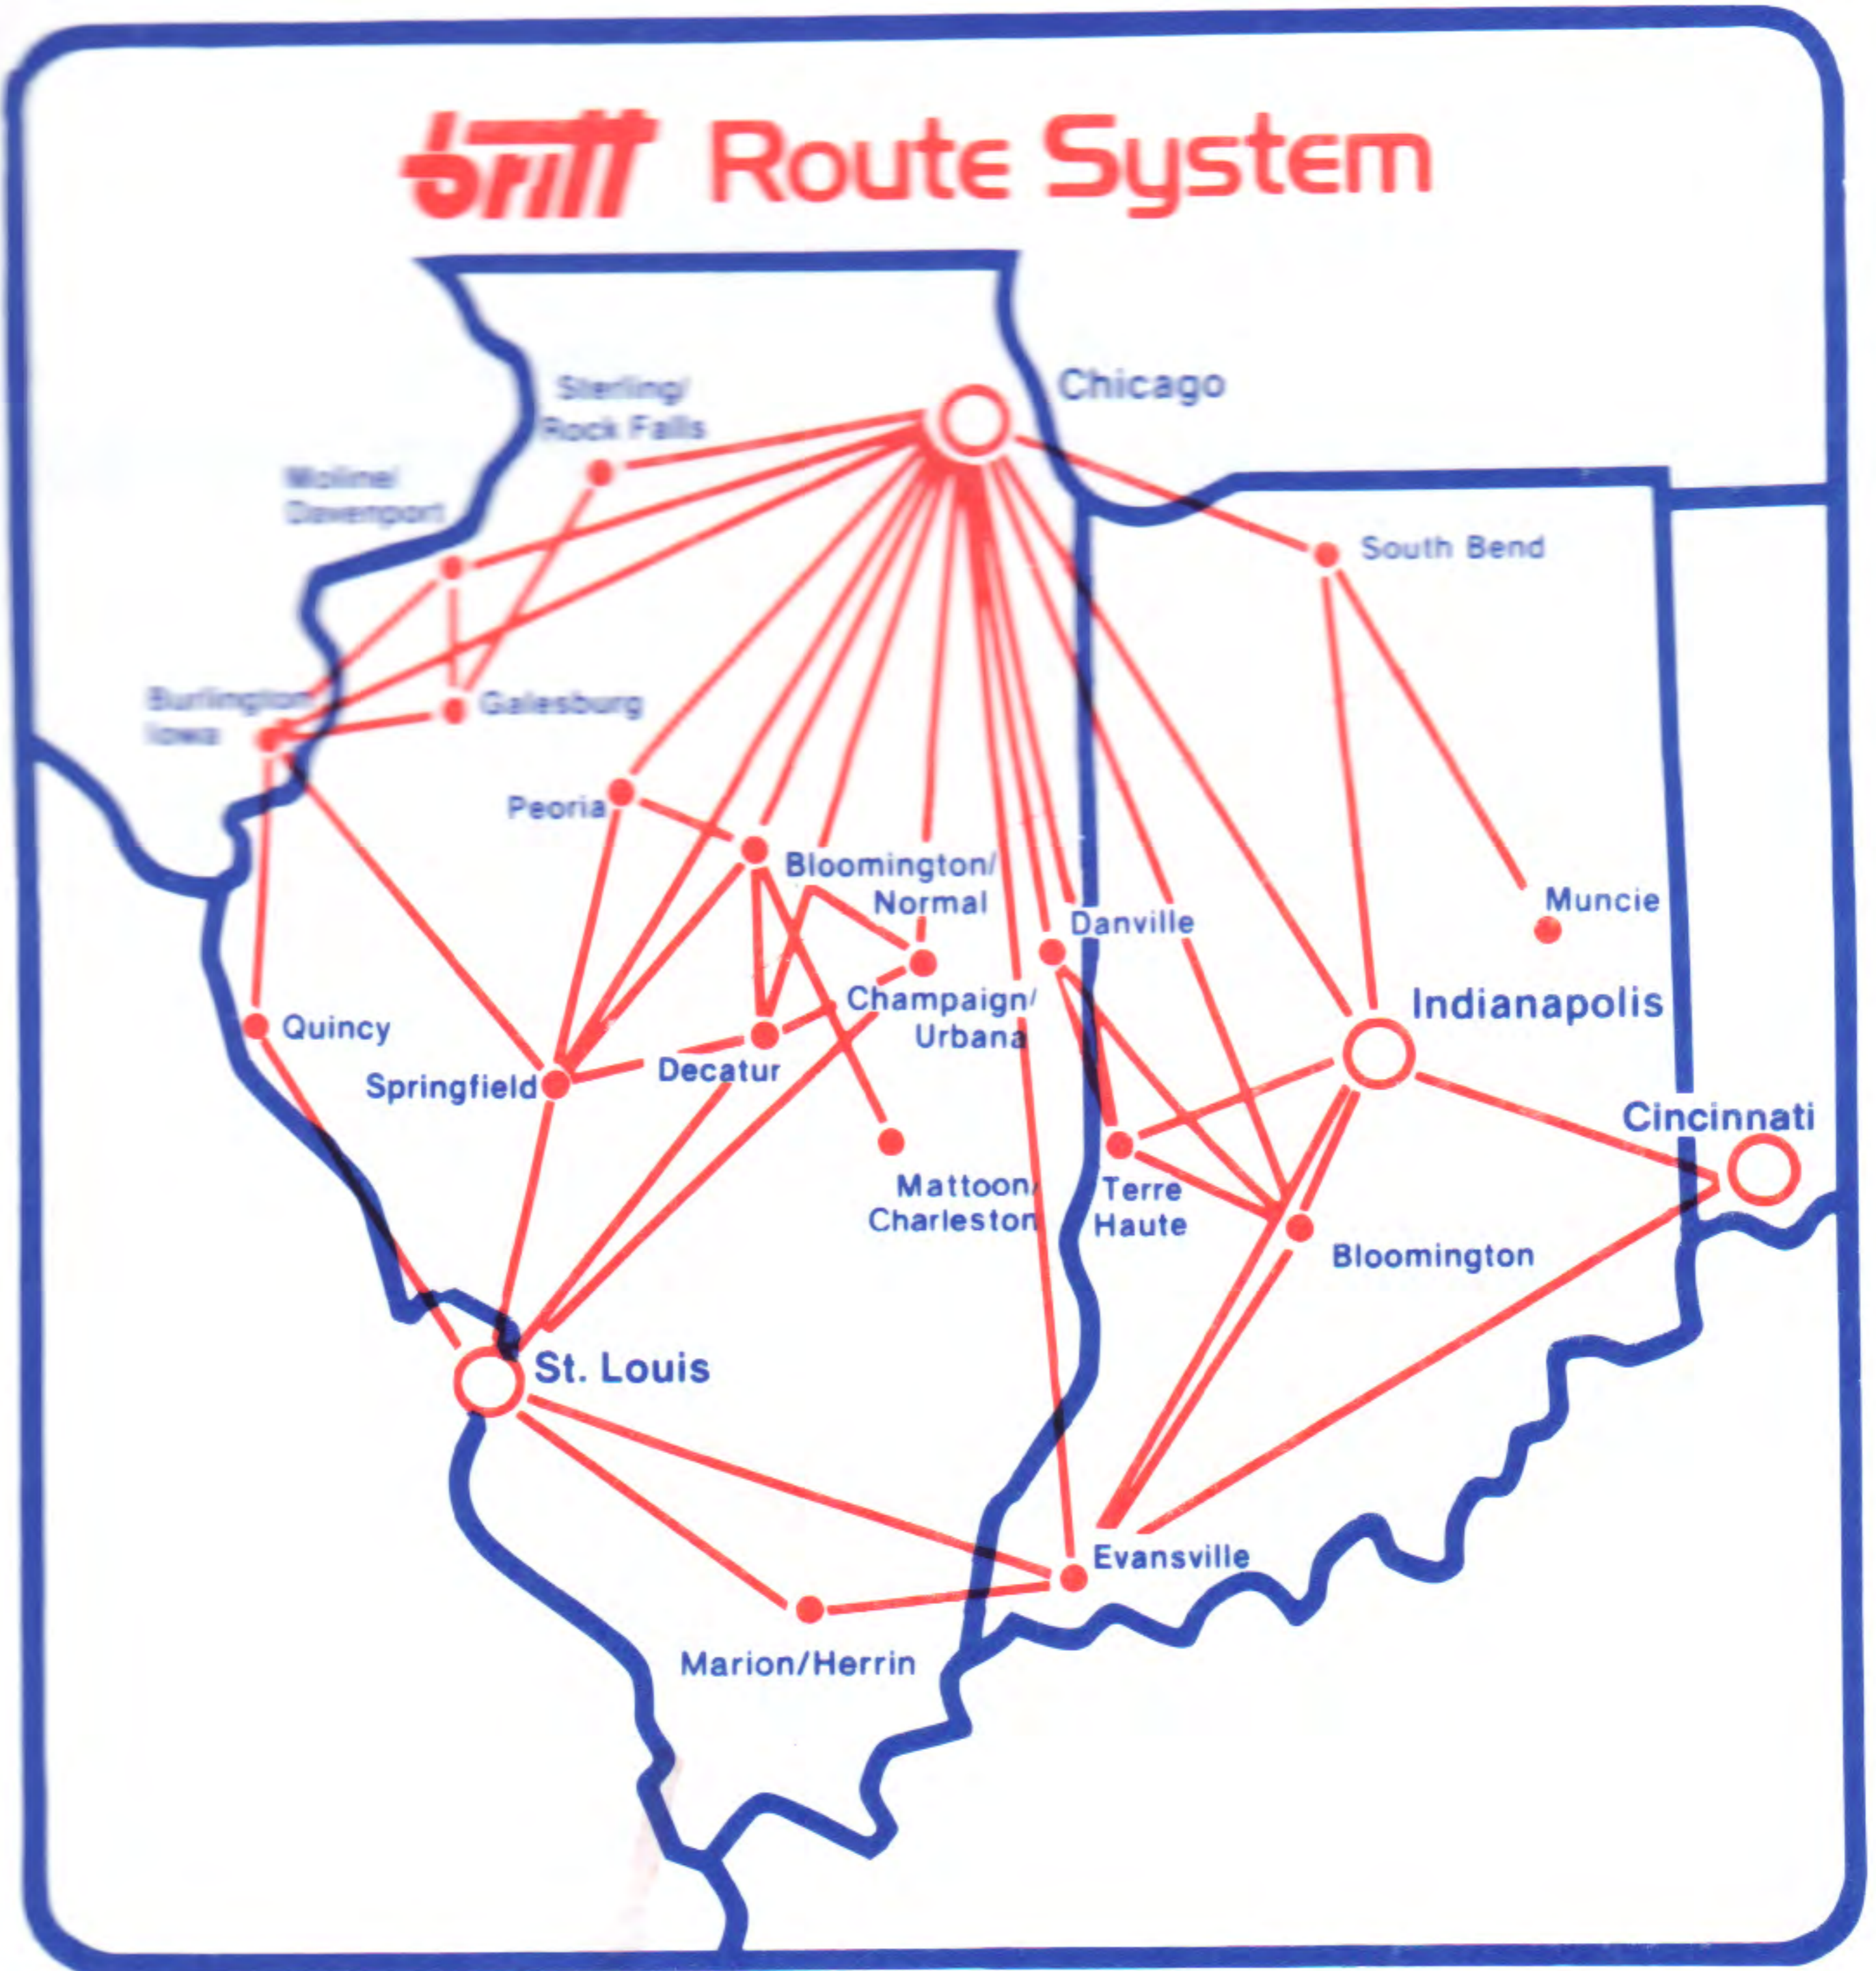

## BRITT AIRWAYS

SYSTEM TIMETABLE

EFFECTIVE SEPTEMBER 15, 1982

*For RESERVATIONS Call Toll Free. . . .*

*Nationwide Wats Line 1-800-428-3276*

*Illinois 1-800-322-9321*

*Ohio, Indiana, Kentucky,  
Michigan, Iowa, Missouri  
and Tennessee*

## BRITT AIRWAYS

SYSTEM TIMETABLE

EFFECTIVE SEPTEMBER 15, 1982

For RESERVATIONS Call Toll Free. . .

Nationwide Wats Line	1-800-428-3276
Illinois	1-800-322-9321
Ohio, Indiana, Kentucky, Michigan, Iowa, Missouri and Tennessee	1-800-447-8564

# SAVE MONEY ALL OVER THE MAP

with  
the low  
**Britt ShuttleFare™**

Save even more than Britt's regular low fares with the special Britt Shuttle Fare.

Unlike promotional fares, you don't have to purchase in advance or limit your length of stay. And every seat on every flight is available at this low, low fare to most of the 22 cities Britt Airways serves.