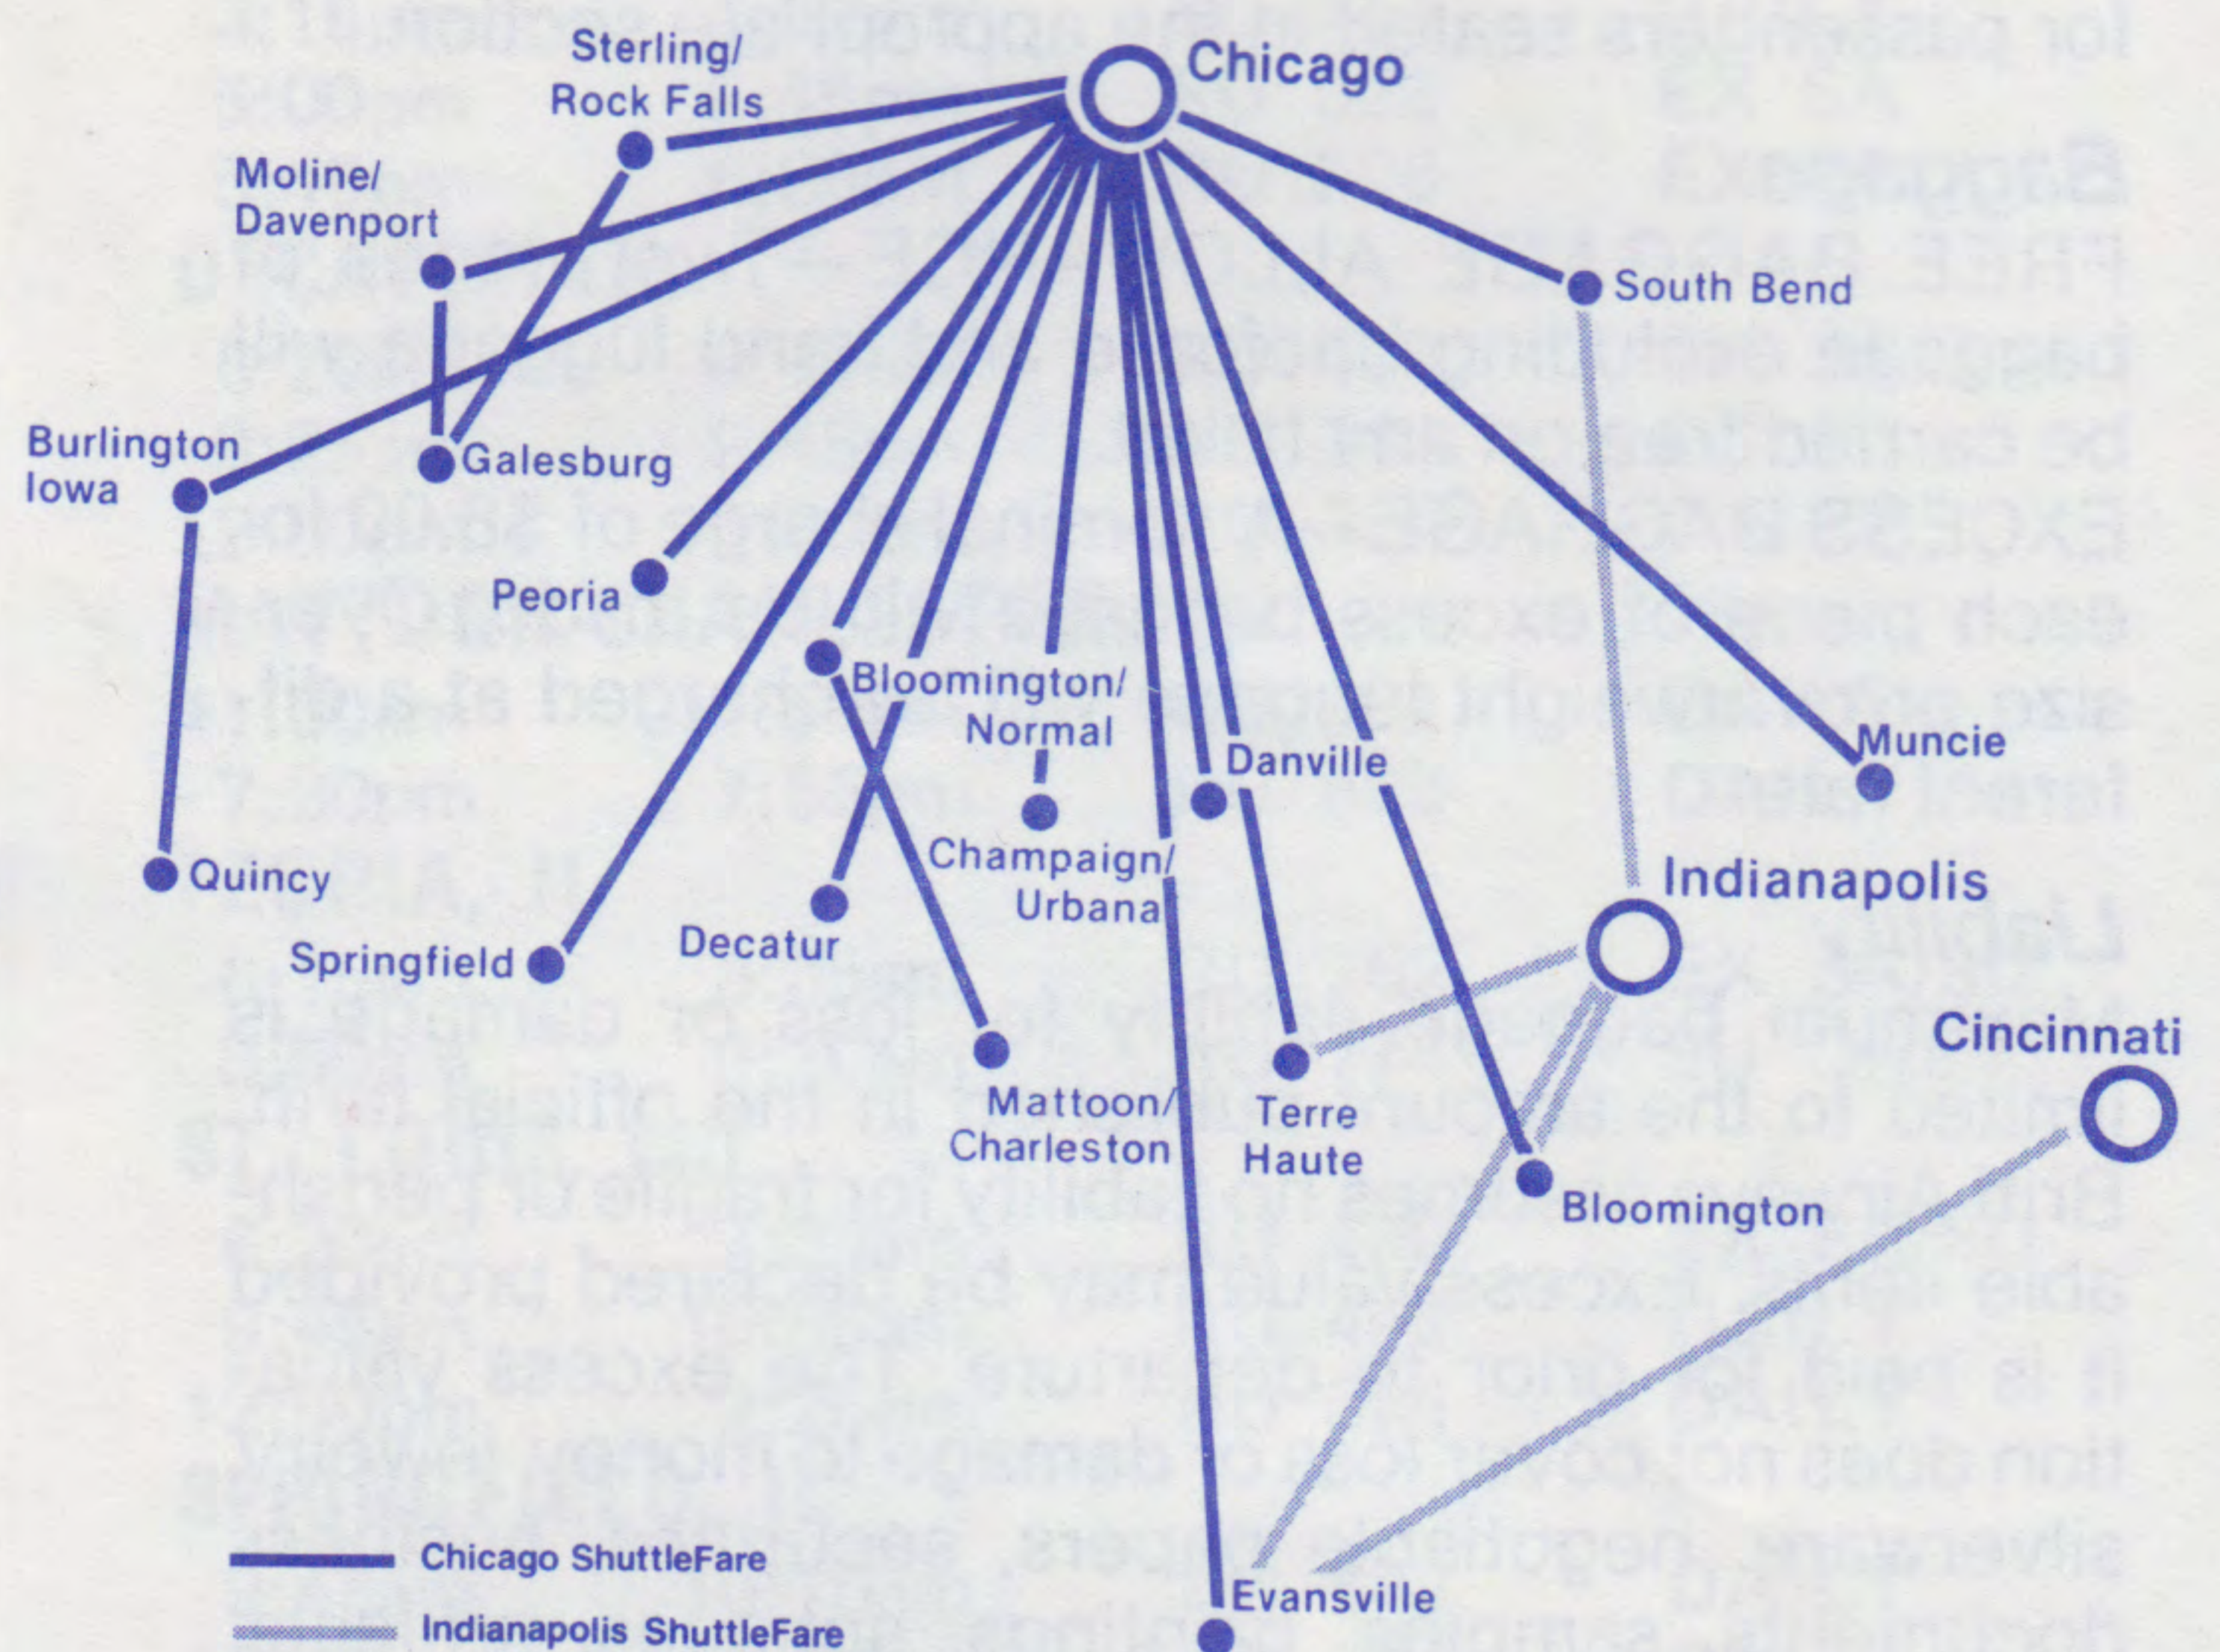

For RESERVATIONS Call Toll Free. . . .

Nationwide Wats Line	1-800-428-3276
Illinois	1-800-322-9321
Ohio, Indiana, Kentucky, Michigan, Iowa, Missouri and Tennessee	1-800-447-8564

GIVE THIS GUY A BREAK...

The Shuttle

Britt airways

© Copyright 1982 Britt Airways

SAVE MONEY ALL OVER THE MAP

with
the low
Britt ShuttleFare™

Save even more than Britt's regular low fares with the special Britt Shuttle Fare.

Unlike promotional fares, you don't have to purchase in advance or limit your length of stay. And every seat on every flight is available at this low, low fare to most of the 22 cities Britt Airways serves.