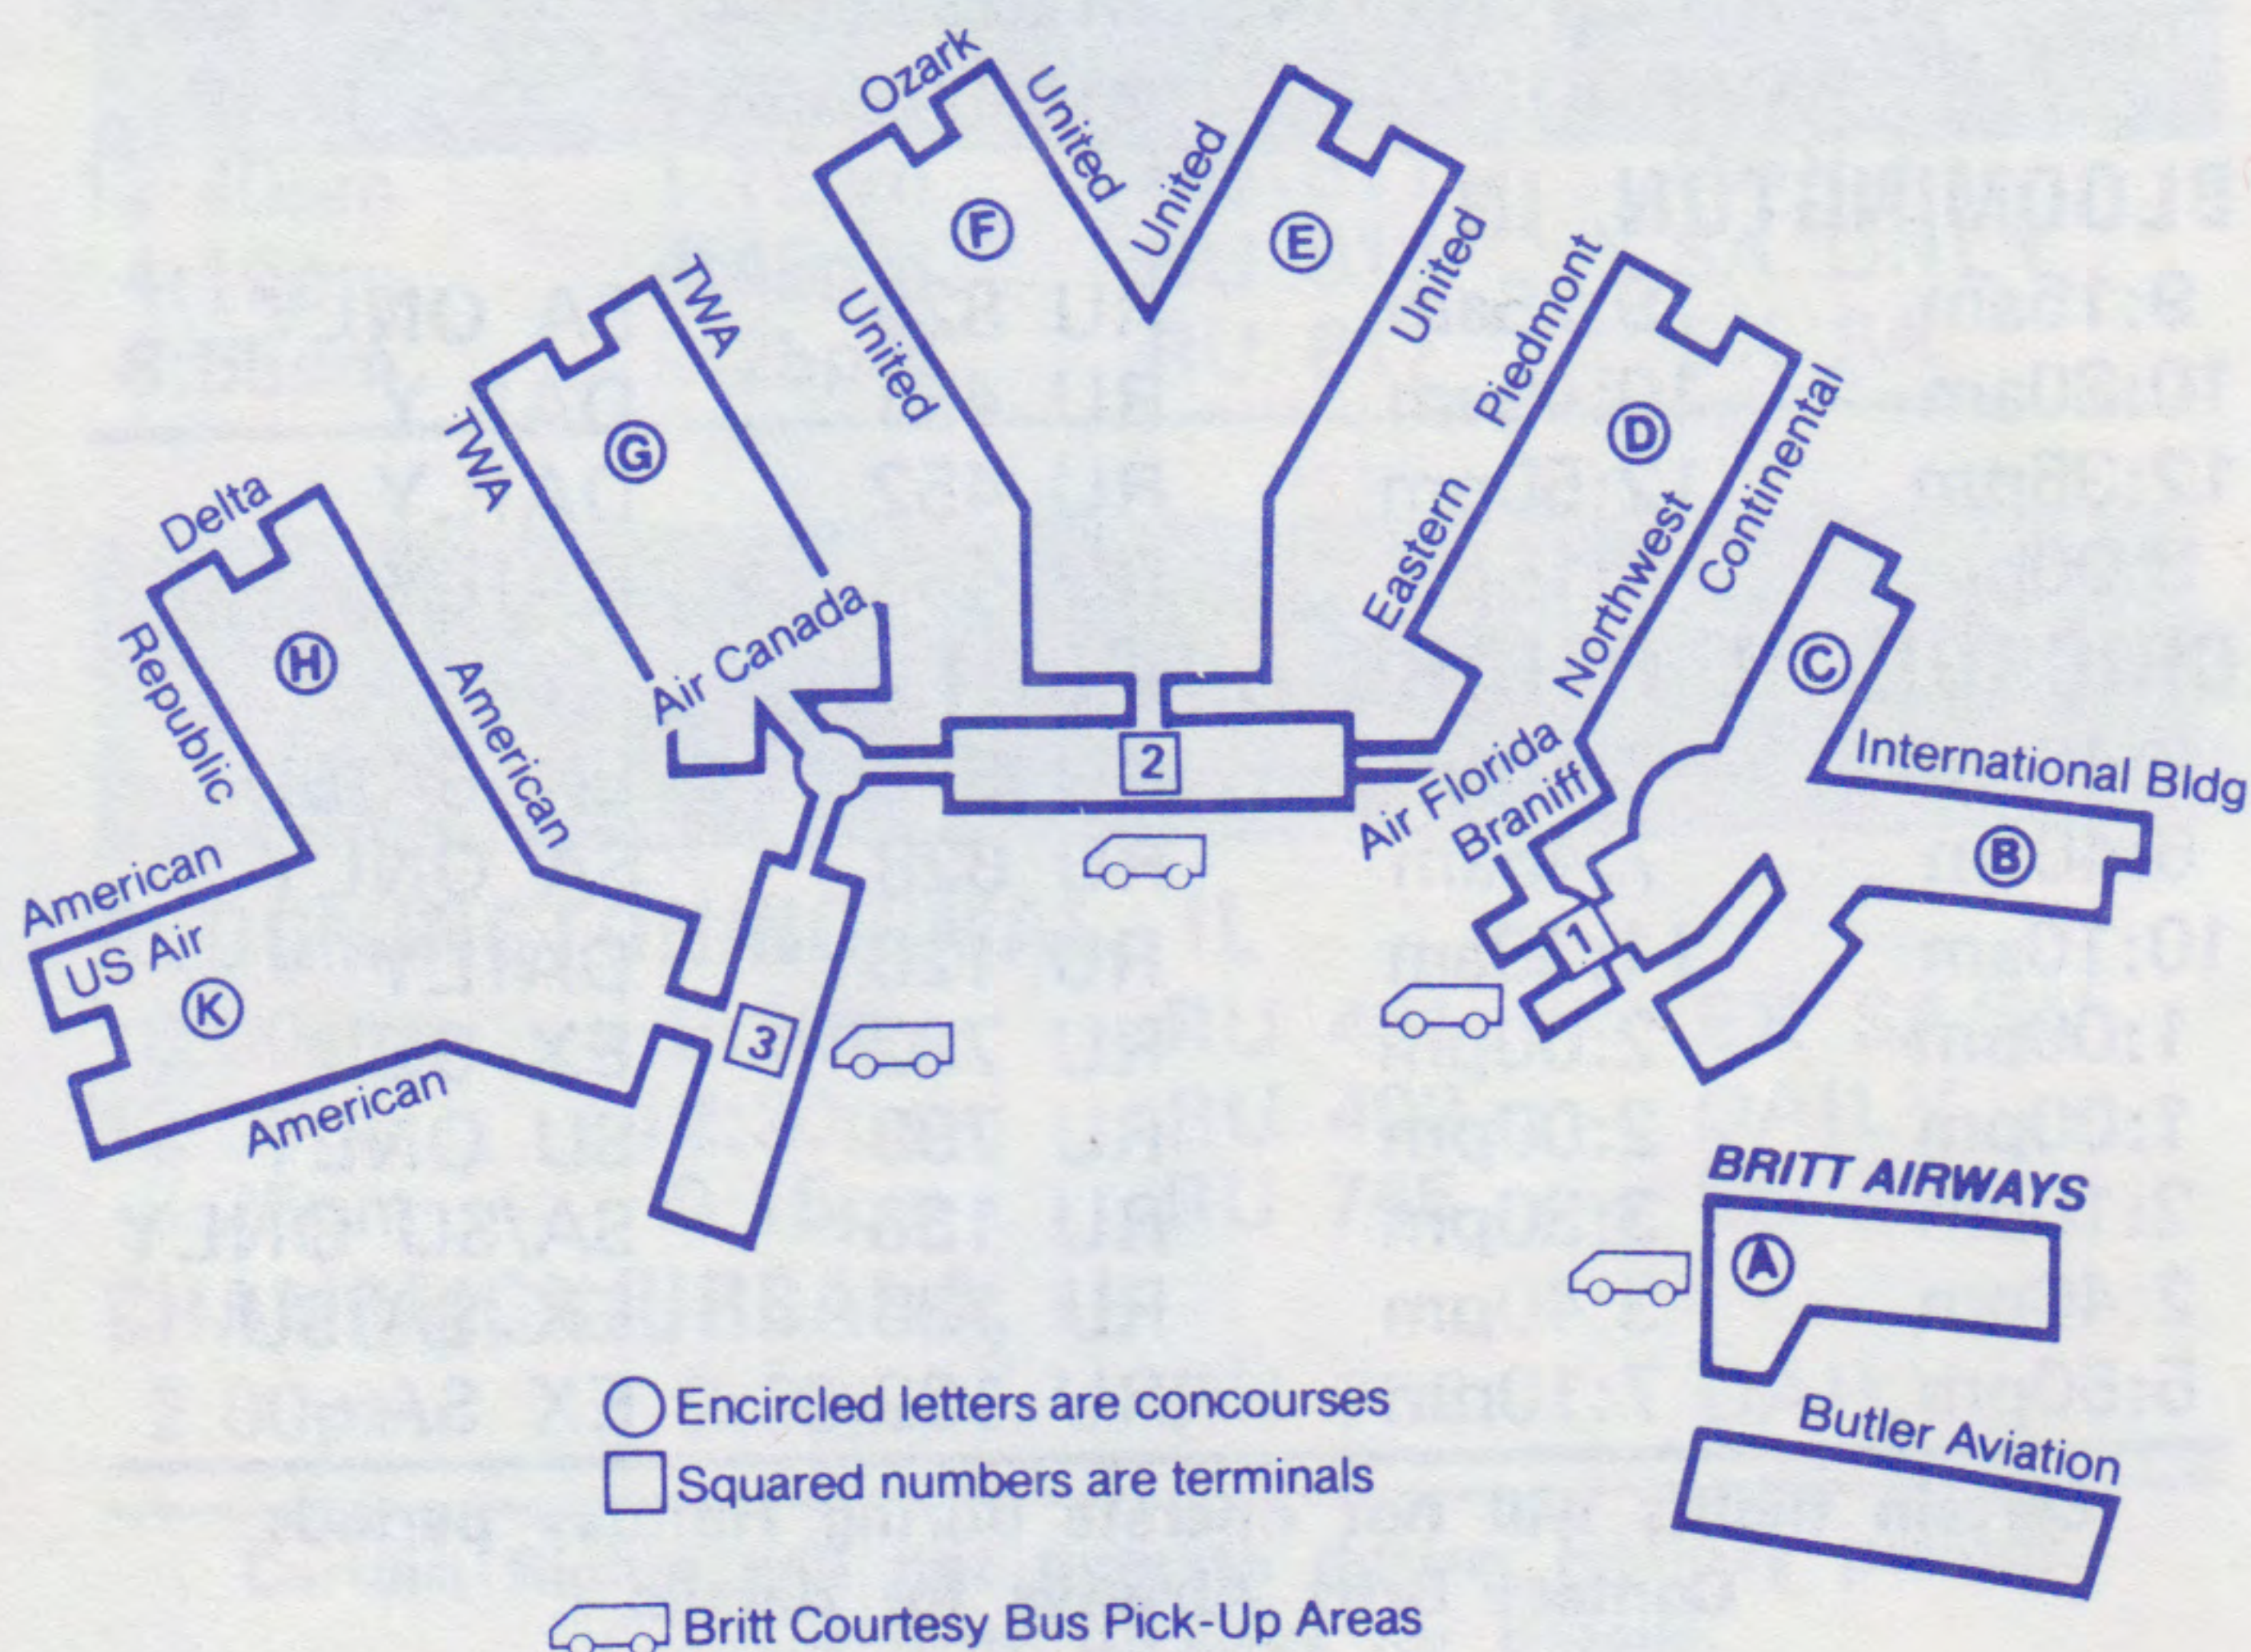

CHICAGO O'HARE INTERNATIONAL